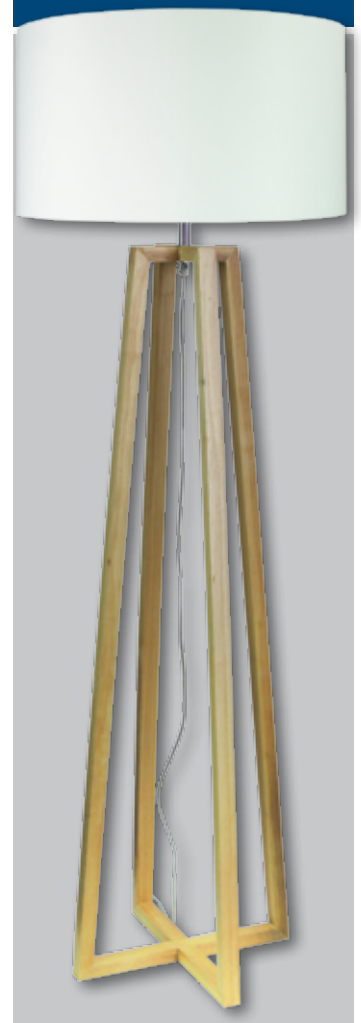

OL93513+OL91865

Malmo Base + Shantung Shade

Shade T550 B550 H300

(Base & shade available separately)