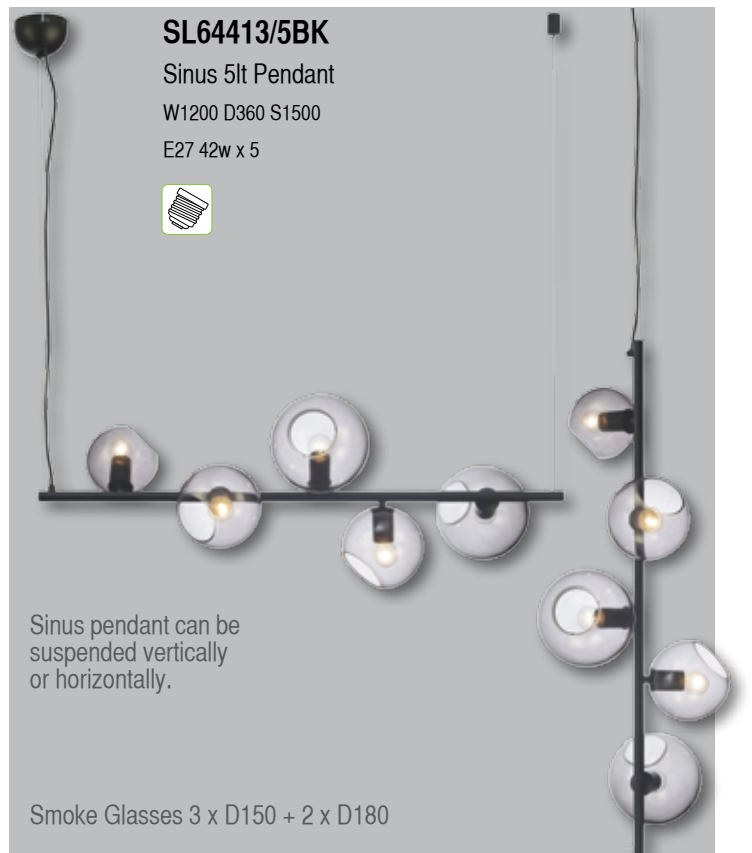

D800 H400-1260

E27 42w x 6

Satin black with smoke glass balls

SL64413/5BK

Sinus 5lt Pendant

W1200 D360 S1500

E27 42w x 5

Sinus pendant can be suspended vertically or horizontally.

Smoke Glasses 3 x D150 + 2 x D180

PENDANTS

All of the fittings on this page are energy saver and LED ready.

OL64130WH

Phase 30
D300 S2000
E27 60w

The Phase sphere is acrylic, has a white canopy and cord.

OL64140WH