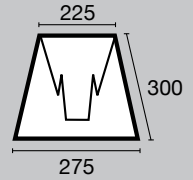

All of the fittings on this page are energy saver and LED ready.

LAMP base & shade combinations

Traditional Combinations

CLASSIC OL99771BT timber floor lamp with SE-10-20-16WH scalloped Empire shade.

Other suitable floor lamps can be found on page 22.

These scalloped Empire shades have an E27 shade ring and a B22 adapter ring. These shades are fully lined. T250 B510 H400

OL98775WH

Abbey Shade

Abbey shade has a gimbal harp. It can be used as a table lamp shade or a pendant / DIY shade.

Abbey Shade

T225 B275 H300
E27 60w

Abbey Shade

Abbey organza ribbon shade complete with crystal.

*Shade
T225 B275 H300*

OL98775BK on the SPOKE OL91238CH base.

Traditional Empire Shades

These handmade Empire shades are fully lined, and a suitable match to a traditional table lamp base.

5-13-10 White Shantung
T130 B330 H250
E27 60w

5-13-10 Gold Jacquard
E27 60w

7-18-12 White Shantung
T180 B460 H310
E27 60w

7-18-12 Gold Jacquard
E27 60w