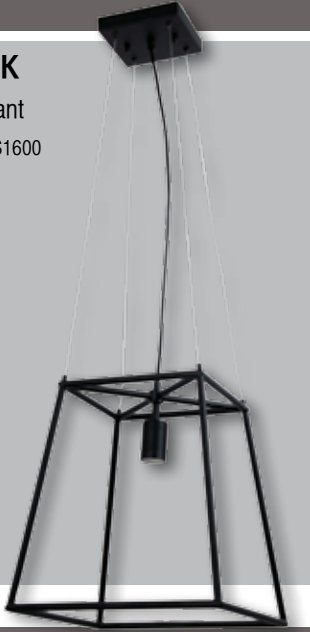

PENDANTS

All of the fittings on this page are energy saver and LED ready.

OL67751BK

James Pendant
350x350 H370 S1600
E27 60w