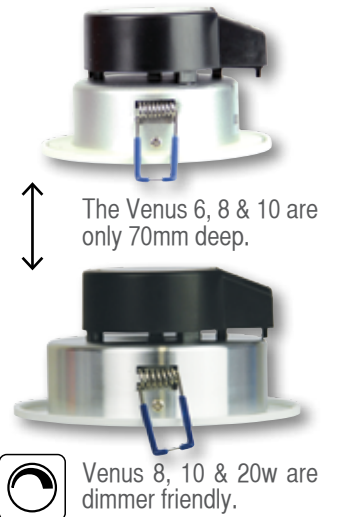

LED

6 WATT

LF3713WH
Venus LED Downlight
D110 C85
LED 6w | 120° | 250lm
(Integral Driver)

IP44

colour temperature	colour rendition	3 YEAR Guarantee	
3000K	>Ra81		85

LED

8 WATT

LF3723WH
Venus LED Downlight
D120 C105
LED 8w | 120° | 375lm
(Dimmable Integral Driver)

IP44

colour temperature	colour rendition	3 YEAR Guarantee	
3000K	>Ra81		105

LED

10 WATT

LF3733WH
Venus LED Downlight
D140 C125
LED 10w | 120° | 575lm
(Dimmable Integral Driver)

IP44

colour temperature	colour rendition	3 YEAR Guarantee	
3000K	>Ra81		125