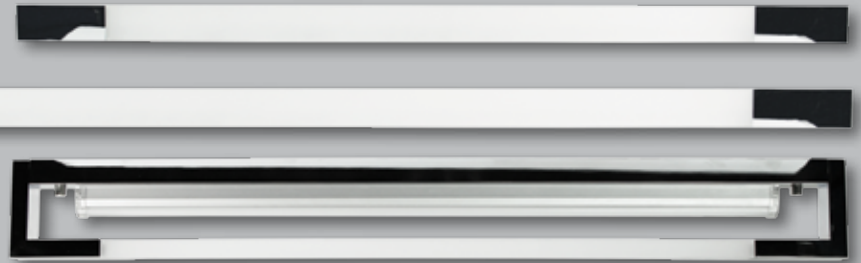

Dash.LED

Chrome metalware with frosted acrylic face panel.

colour temperature
4000K

colour rendition
>Ra83

UA51894/60CH	Dash LED 600 CHROME	L680 P80 H30	4000K | >Ra83 | 850lm
UA51894/90CH	Dash LED 900 CHROME	L980 P80 H30	4000K | >Ra83 | 1050lm