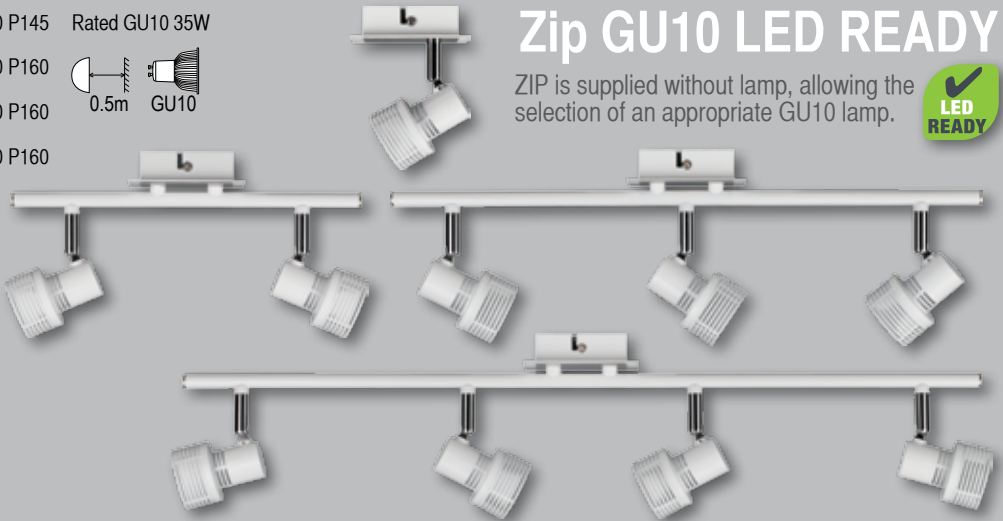

Zip GU10 LED READY

ZIP is supplied without lamp, allowing the selection of an appropriate GU10 lamp.

Gloss White finish with chrome hi-lights.

ZIP face trim is removable allowing for easier lamp replacement.