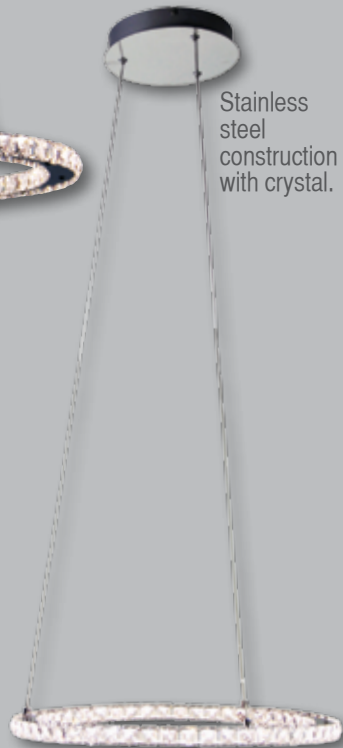

LED

OL67284/1WH

Latte LED Pendant

H150 D150 S1800

9.5w | 365lm

colour temperature
4200K

LED

OL60151CH

Luzen LED Pendant

D100 H100 S1600

5w | 4000K

colour temperature
4000K

colour rendition
>Ra80