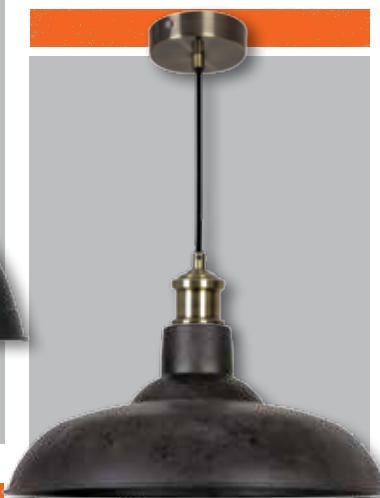

with **OL2295/35RD**
Yard.35 Shade
D350 H260

SL65011BK
Rope Suspension
L1220 D125
E27 40w

with **OL2295/35BK**
Yard.35 Shade
D350 H260

OL69321AB
Albany Cord Ant. Brass
S1800 D100
E27 60w

with **OL2298/38RB**
Slater.38 Shade
D380 H160