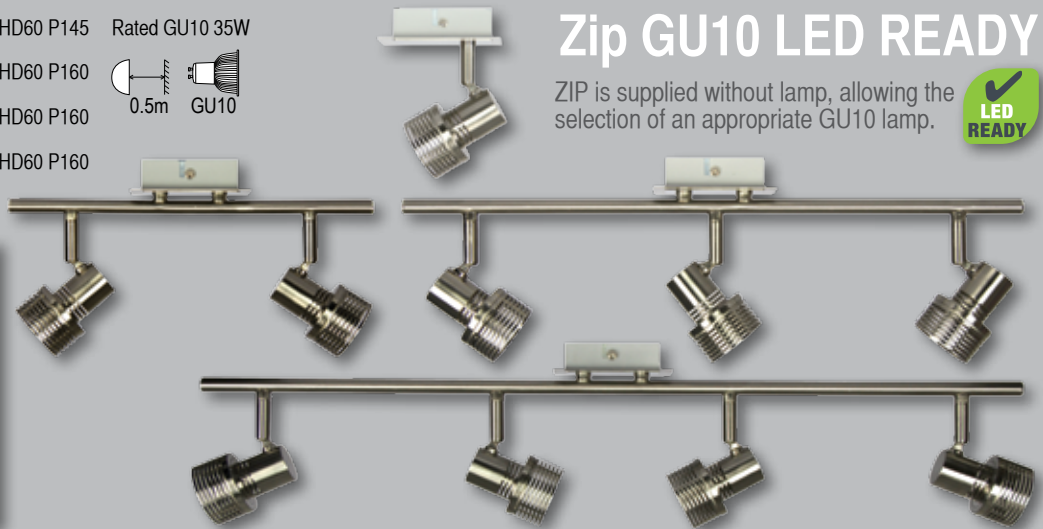

- **OL58570/1WH** Zip 1lt L100 HD60 P145 Rated GU10 35W
- **OL58571/2WH** Zip 2lt L300 HD60 P160
- **OL58571/3WH** Zip 3lt L500 HD60 P160
- **OL58571/4WH** Zip 4lt L700 HD60 P160

Zip GU10 LED READY

ZIP is supplied without lamp, allowing the selection of an appropriate GU10 lamp.

Gloss White finish with chrome hi-lights.

ZIP face trim is removable allowing for easier lamp replacement.