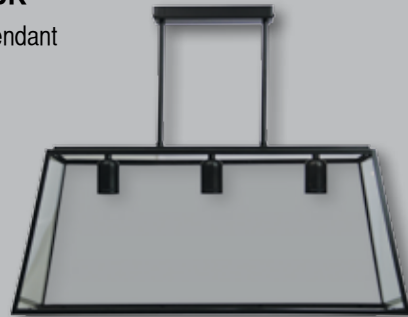

The canopy is tilt adjustable.

SL64902BK

Eaton.30 Pendant
H400 300x300
E27 60w

SL64903BK

Eaton.70 Pendant
H350 700x300
E27 60w x 3

Eaton rod suspensions supplied in 130 + 230mm lengths.

SL64906BK

Eaton Wall Light
H250 W170 P140
E27 42w