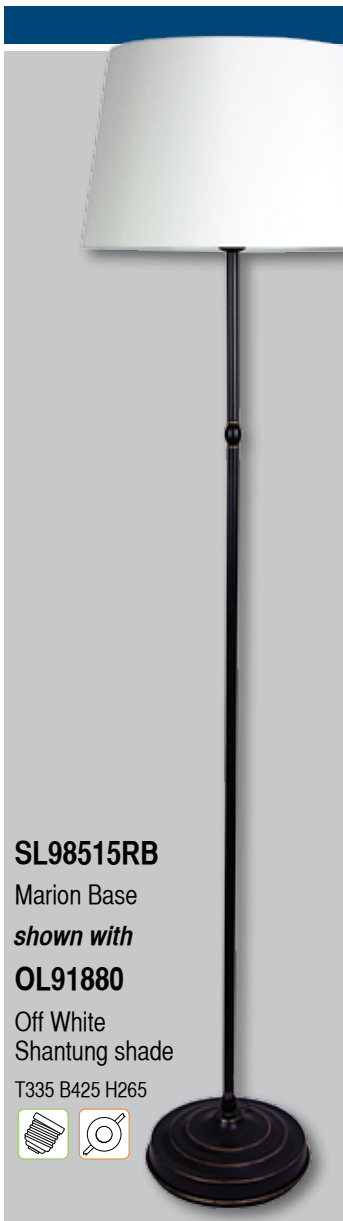

OL94405BK
Bradway Lamp
H400 BD420
E27 60w