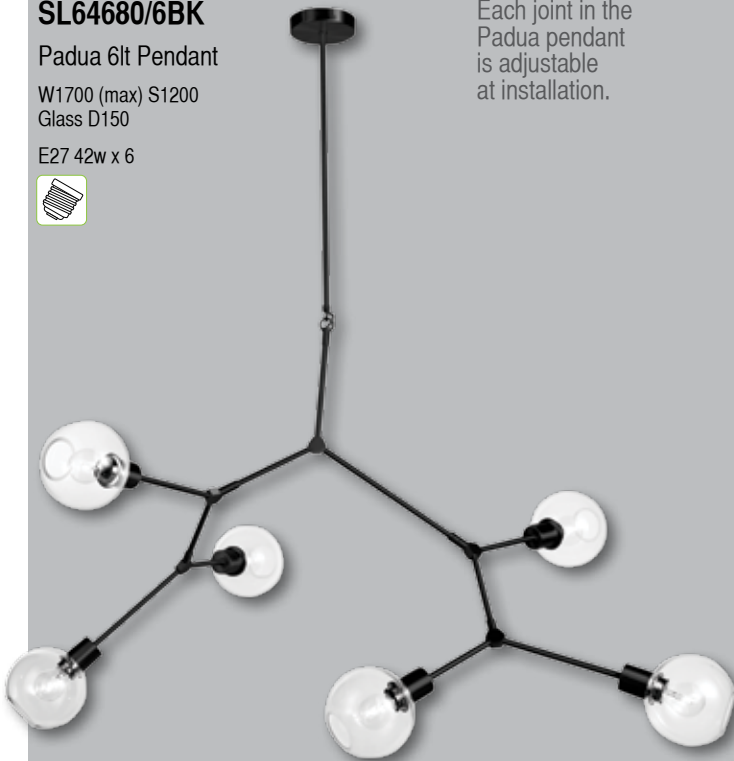

All of the fittings on this page are energy saver and LED ready.

designer PENDANTS

SL64680/6BK

Padua 6lt Pendant

W1700 (max) S1200
Glass D150

E27 42w x 6

Each joint in the Padua pendant is adjustable at installation.