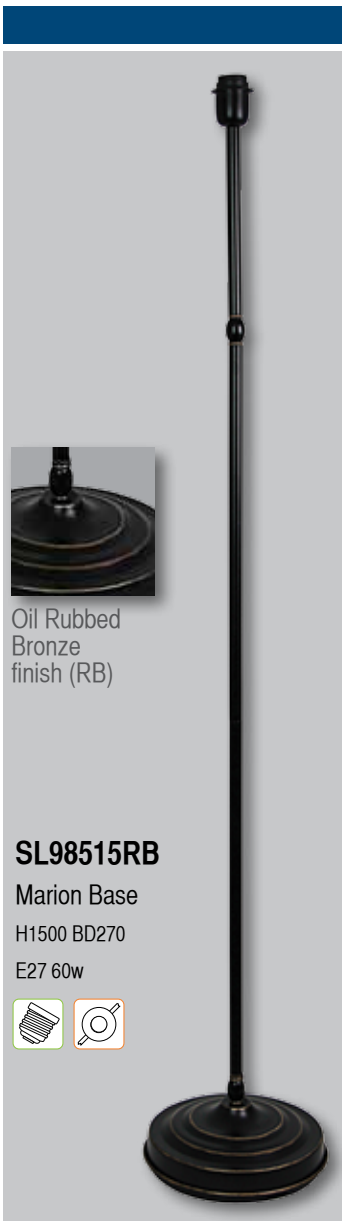

Bradway "pipe" table lamp shown with A-CAR-ST5825E27 vintage style bulb.