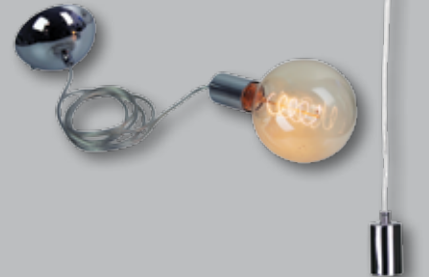

OL69281CH

Pop Suspension

L2000 D115

E27 60w

Clear cord.