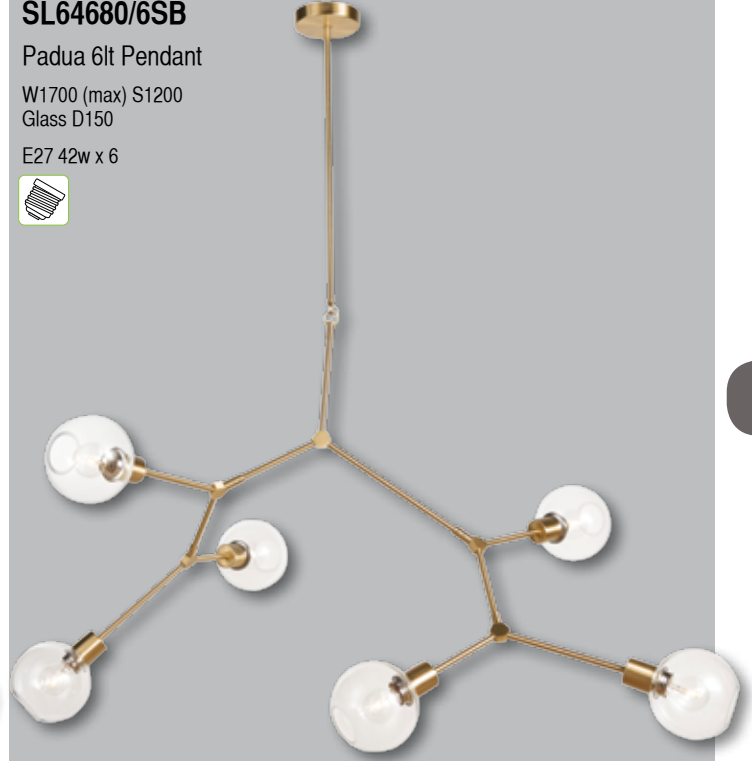

SL64680/6SB

Padua 6lt Pendant

W1700 (max) S1200
Glass D150

E27 42w x 6

Clear glass