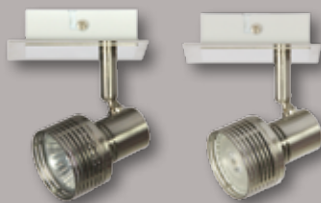

Shown with LED GU10

All of the fittings on this page are retrofit GU10 LED ready.

- **OL58570/1BC** Zip 1lt L100 HD60 P145 Rated GU10 35W
- **OL58571/2BC** Zip 2lt L300 HD60 P160
- **OL58571/3BC** Zip 3lt L500 HD60 P160
- **OL58571/4BC** Zip 4lt L700 HD60 P160

Zip GU10 LED READY

ZIP is supplied without lamp, allowing the selection of an appropriate GU10 lamp.

Shown with halogen GU10