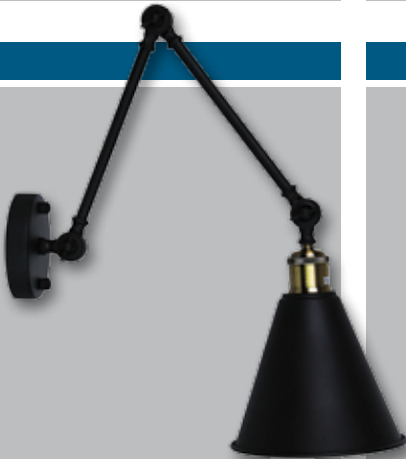

OL69377BK

Roxbury Wall Bracket

P600 H400 SD190
E27 60w