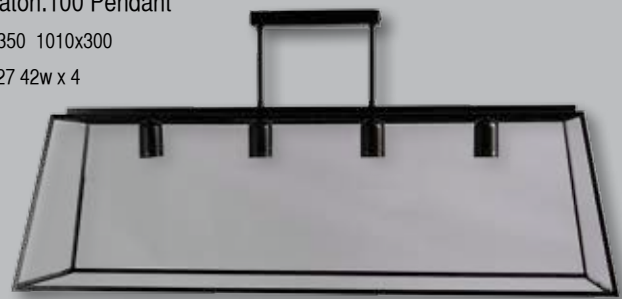

SL64906BK

Eaton Wall Light
H250 W170 P140
E27 42w

Shown with vintage filament globe.

SL64904BK

Eaton.100 Pendant
H350 1010x300
E27 42w x 4