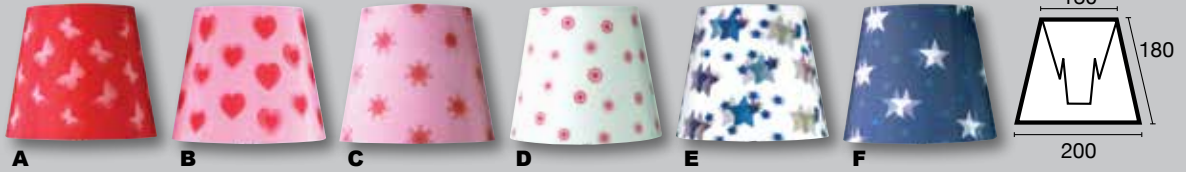

All of the fittings on this page are energy saver and LED ready.

LAMP base & shade combinations

Rosalie 27

The ROSALIE 27 OL97962WH is a perfect match with these 3D shades. T130 B200 H180