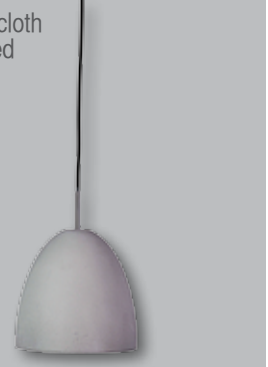

OL64727

Cimo.20 Pendant
H190 D205 S1800
E27 25w