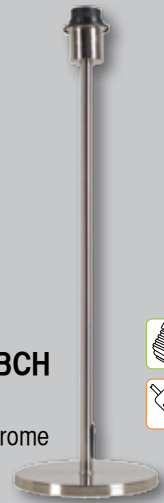

Ralph 5 Base
H425 D140
B22 60w

OL99251BC

Parti Base
H300 D160
E27 60w

OL91233CH

Spoke 50
Chrome
H500 D160
E27 60w

OL91233BCH

Spoke 50
Brushed Chrome
H500 D160
E27 60w

Alix base has
a cord-line
switch.