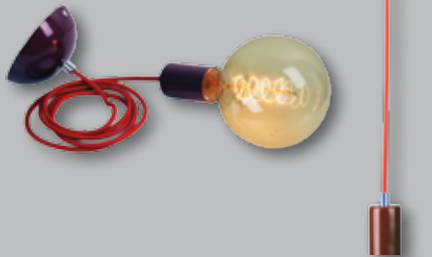

OL69281RD

Pop Suspension

L2000 D115

E27 60w

Red cloth covered cord.

OL69281WH

Pop Suspension

L2000 D115