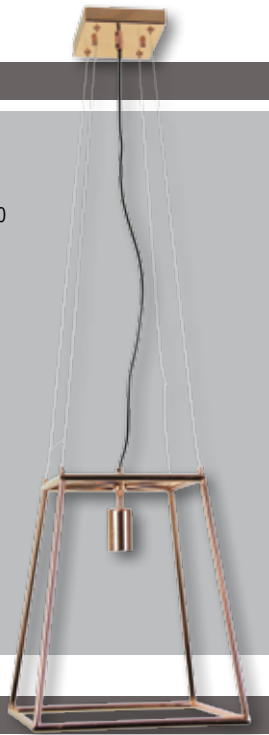

OL67751CO

James Pendant
350x350 H370 S1600
E27 60w