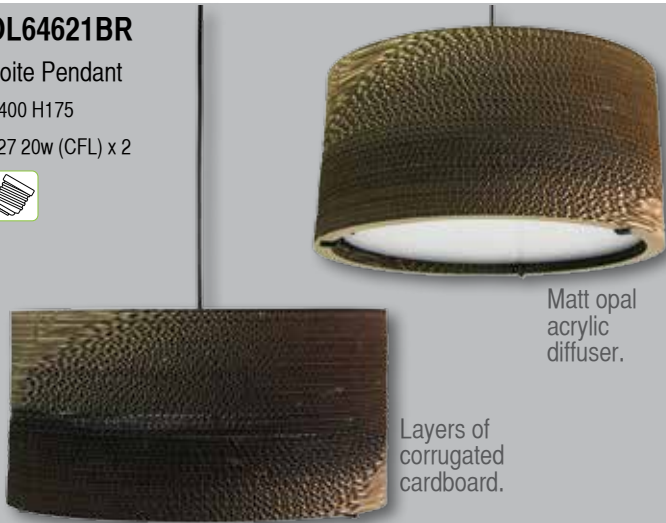

All of the fittings on this page are energy saver and LED ready.

rustic PENDANTS

OL64621BR

Boite Pendant
D400 H175
E27 20w (CFL) x 2

Matt opal acrylic diffuser.

Layers of corrugated cardboard.

Black cloth covered cord. Timber features.