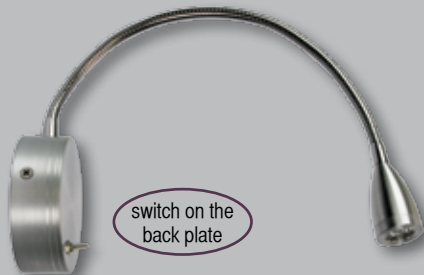

0.5m GU10

LED

Flexi LED

switch on the back plate

UA50913BA

Flexi Wall Mounted LED Reading Lamp
(features a fully flexible goose-neck arm)
H130 W85 P200
3watt HIGHPOWER LED
(with switch)

0.5m

sg