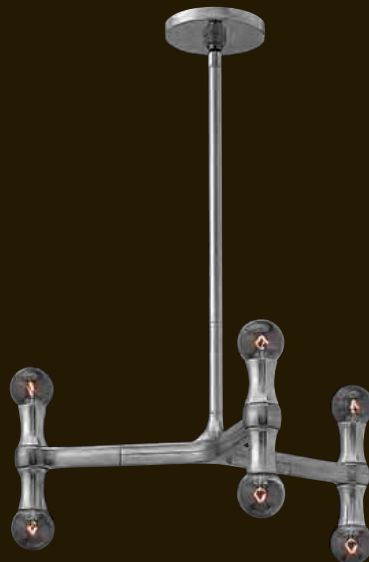

SHOWN WITH CLEAR BULBS
FR41943PAL [18.5" W, 5" H]