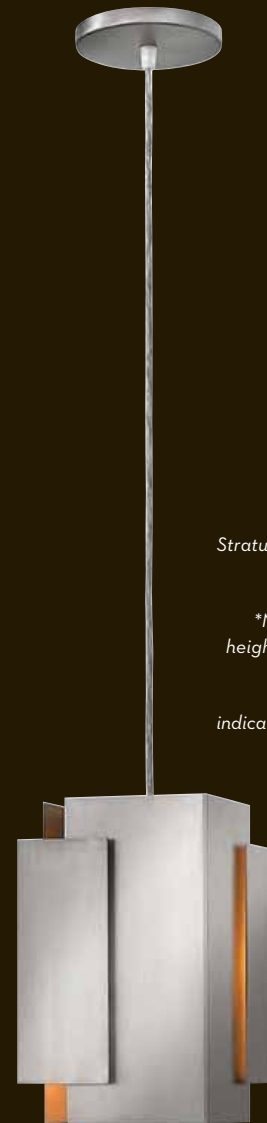

(BRUSHED NICKEL)
FR30407BNI [6.75" W, 10" H]