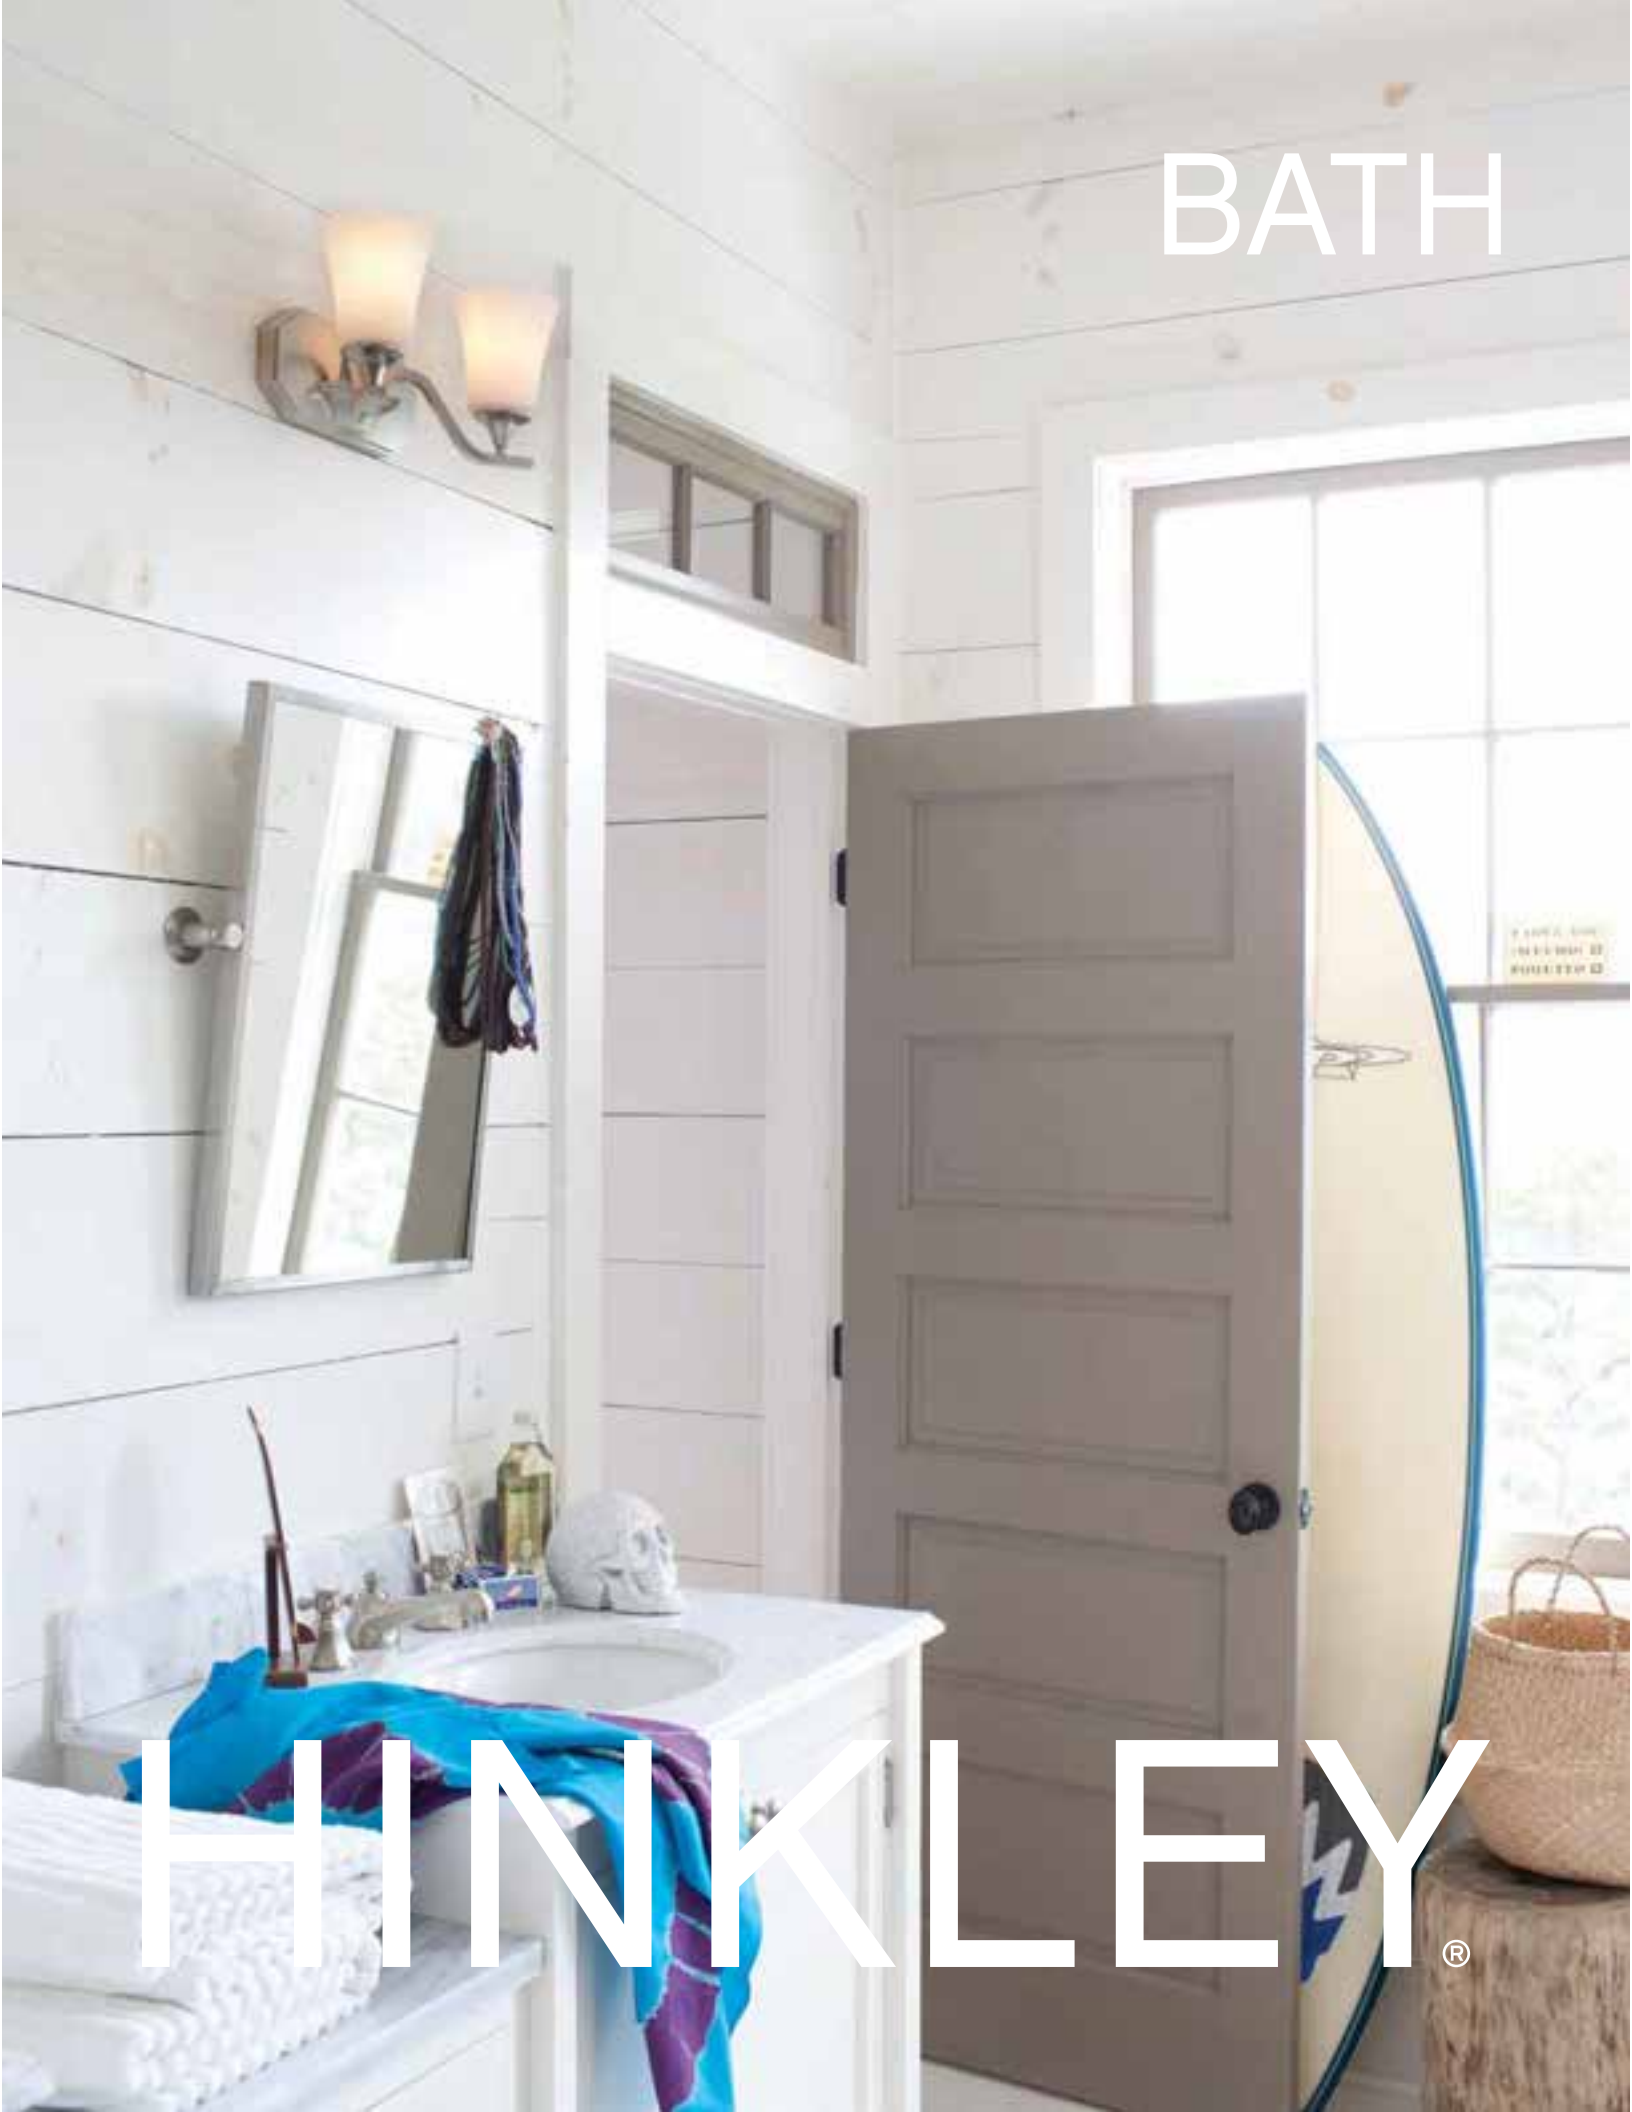

## ACCESSORY GLASS [ 5.5" DIA., 6.5" H ]

OPAL ELIPSE FR88504GL SANDSTONE FR88508GL DESERT FR88512GL AZURE FR88516GL

BATH

HINKLEY®

*"Powder baths are what I refer to as the jewel of the home, so this is where you can have fun! A little goes a long way too, since the space is small. I love combining sconces flanking a mirror and a coordinating fixture on the ceiling. For a more modern twist, try installing pendants from the ceiling or sconces on the wall installed asymmetrically."*