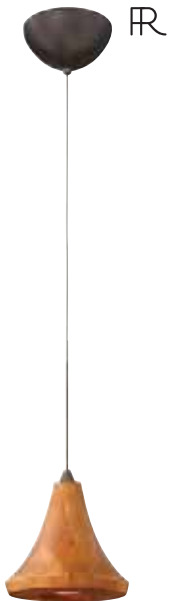

PENDANTS HINKLEY & FREDRICK RAMOND

PICTORIAL INDEX

FR35027
FR35028
FR35029
Loft, Page 309
6" Dia., 81" H Max.
Cherry with
Brushed Nickel,
Chrome or
Bronze