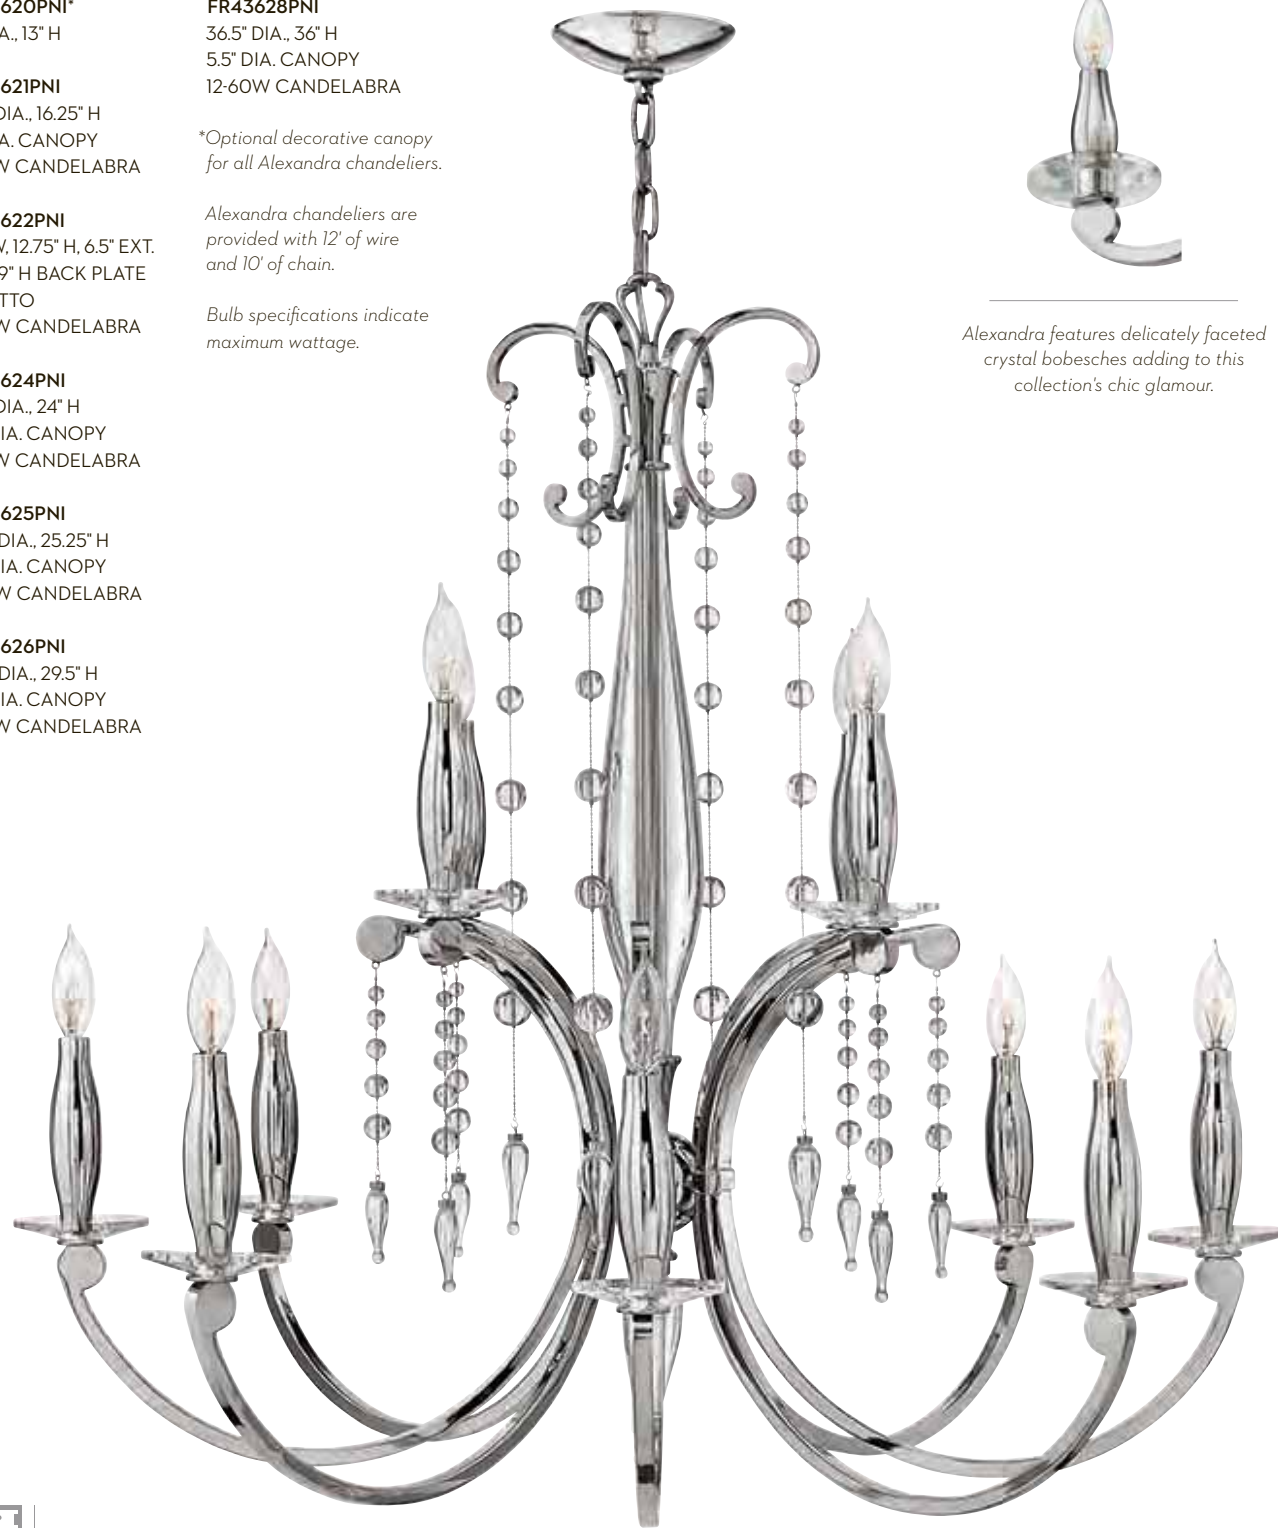

ALEXANDRA™

THIS ELEGANT COLLECTION FEATURES A POLISHED NICKEL FINISH AND IS ADORNED WITH DELICATE CRYSTAL EMBELLISHMENTS.

FR43620PNI*

15" DIA., 13" H

FR43621PNI

18.5" DIA., 16.25" H

15" DIA. CANOPY

4-60W CANDELABRA

FR43622PNI

11.5" W, 12.75" H, 6.5" EXT.

5" W, 9" H BACK PLATE

8.25" TTO

2-60W CANDELABRA

FR43624PNI

18.5" DIA., 24" H

5.5" DIA. CANOPY

4-60W CANDELABRA

FR43625PNI

24.5" DIA., 25.25" H

5.5" DIA. CANOPY

5-60W CANDELABRA

FR43626PNI

28.5" DIA., 29.5" H

5.5" DIA. CANOPY

6-60W CANDELABRA

FR43628PNI

36.5" DIA., 36" H

5.5" DIA. CANOPY

12-60W CANDELABRA

*Optional decorative canopy for all Alexandra chandeliers.

Alexandra chandeliers are provided with 12' of wire and 10' of chain.

Bulb specifications indicate maximum wattage.

FR43628PNI [36.5" DIA., 36" H]

Scan to view a video of the Alexandra collection.