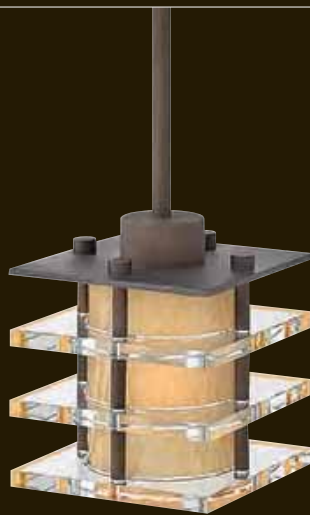

FR31557VBZ
SHOWN WITH OPTIONAL
BIRCH GLASS : FR88005GL