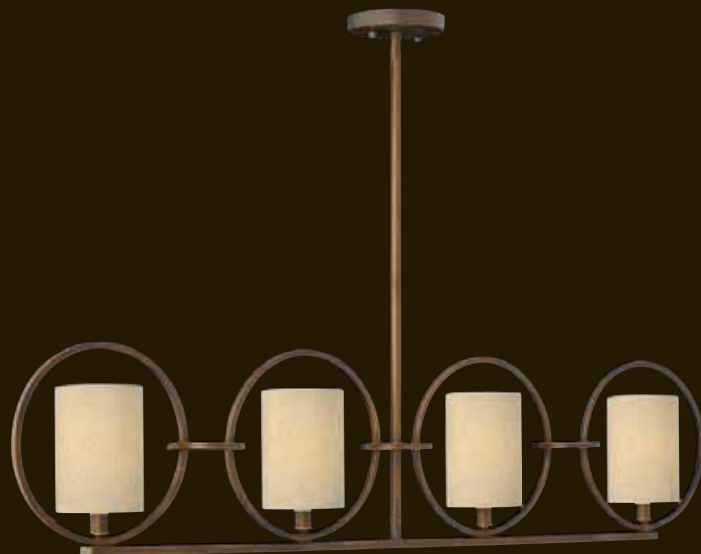

*Bulb specifications indicate  
maximum wattage.*

FR42407BRC [ 9.5" DIA., 13" H ]

FR42401BRC [ 14" DIA., 11.5" H ]

FR42400BRC [ 9.5" W, 13" H ]

FR42402BRC [ 44.5" W, 10" H ]