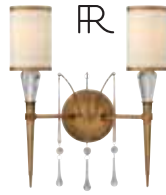

FR42872VBZ  
Ava, Page 301  
9" W, 12" H  
Vintage Bronze

FR44106FRM  
Barcelona, Page 272  
17 1/2" W, 19 1/2" H  
French Marble

FR44110FRM  
Barcelona, Page 272  
12" W, 23" H  
French Marble

FR44500BBZ  
Bentley, Page 285  
5 3/4" W, 18" H  
Brushed Bronze