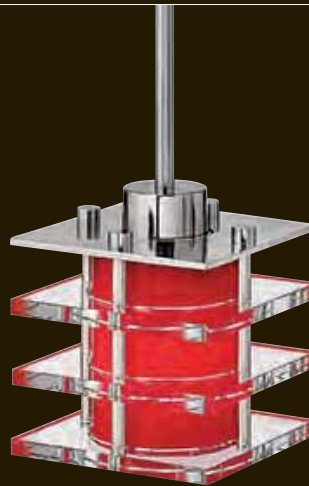

FR31557PCM
SHOWN WITH OPTIONAL
CHERRY GLASS : FR88025GL