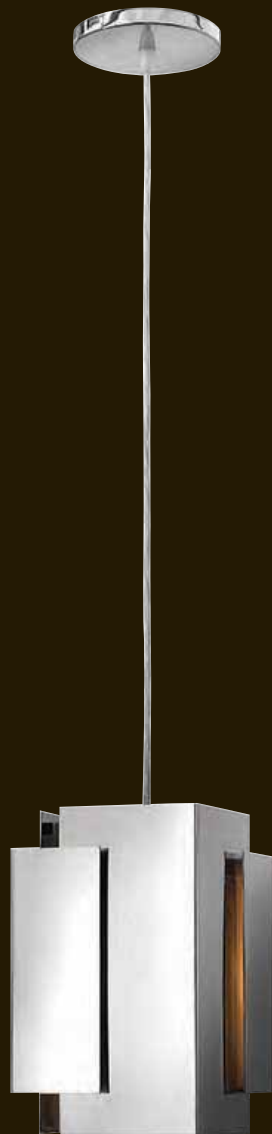

(POLISHED NICKEL)
FR30407PNI [6.75" W, 10" H]