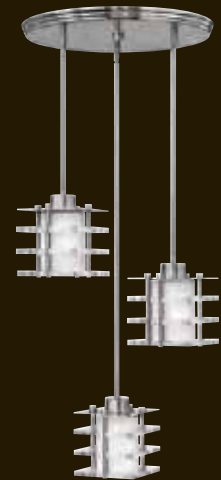

Luxe pendants shown with round ceiling adapter.