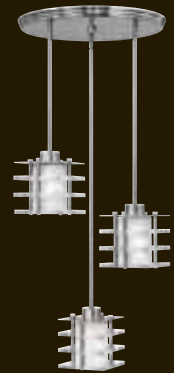

MOUNTING ACCESSORIES AVAILABLE.
*For mounting accessories and colored glass
options see page 318.*