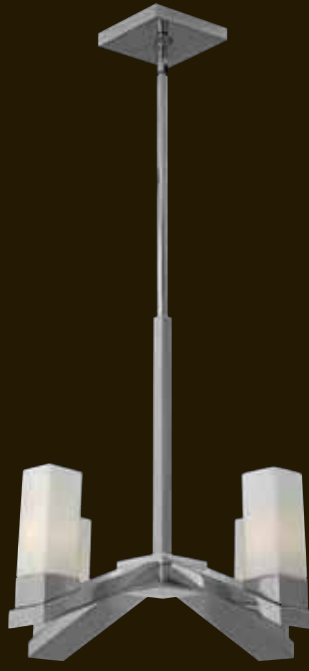

FR47204PNI [19" W, 18.75" H]