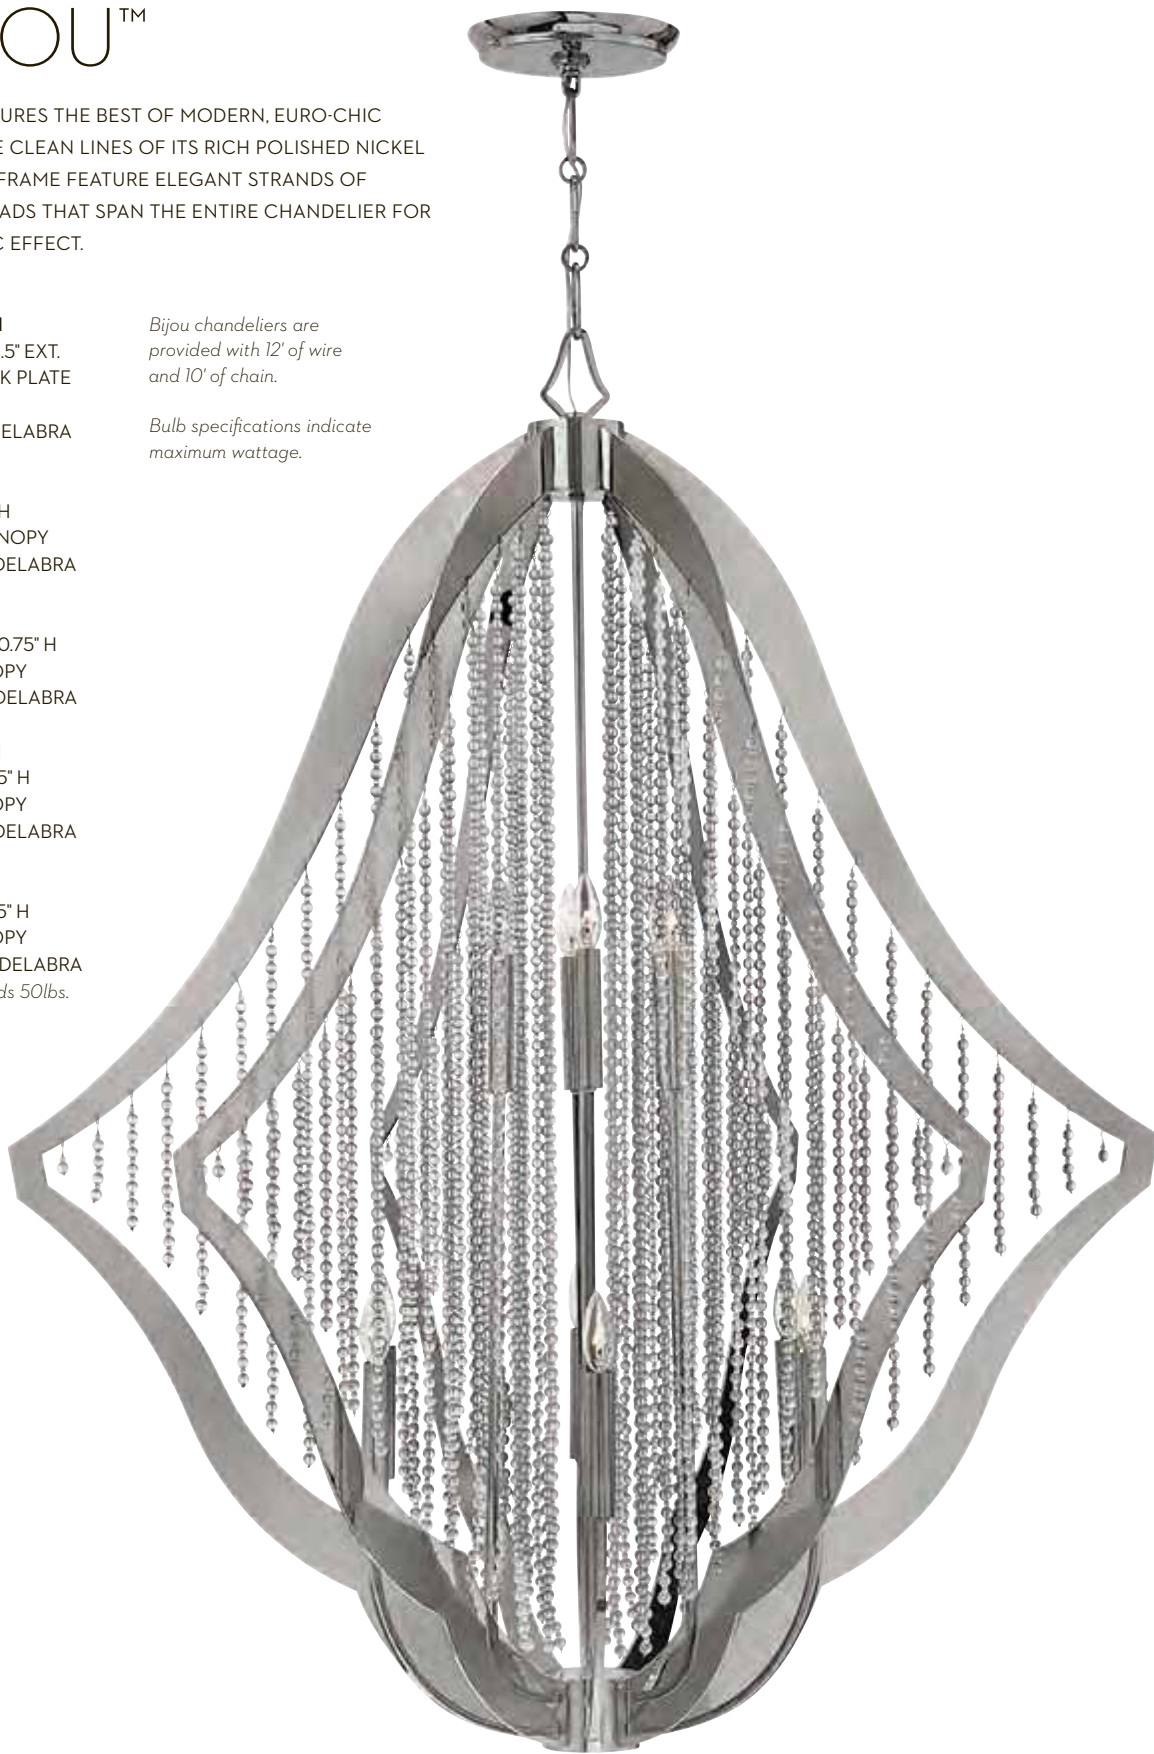

BIJOU™

BIJOU CAPTURES THE BEST OF MODERN, EURO-CHIC DESIGN. THE CLEAN LINES OF ITS RICH POLISHED NICKEL LASER CUT FRAME FEATURE ELEGANT STRANDS OF CRYSTAL BEADS THAT SPAN THE ENTIRE CHANDELIER FOR A DRAMATIC EFFECT.

FR43530PNI

16" W, 22" H, 4.5" EXT.
5.5" DIA. BACK PLATE
14.75" TTO
1-60W CANDELABRA

Bijou chandeliers are provided with 12' of wire and 10' of chain.

Bulb specifications indicate maximum wattage.

FR43531PNI

15" DIA., 12.5" H
10.5" DIA. CANOPY
3-40W CANDELABRA

FR43535PNI

28.25" DIA., 30.75" H
8" DIA. CANOPY
5-60W CANDELABRA

FR43536PNI

32" DIA., 38.75" H
8" DIA. CANOPY
6-60W CANDELABRA

FR43538PNI

45" DIA., 53.75" H
8" DIA. CANOPY
12-60W CANDELABRA
Fixture exceeds 50lbs.

FR43538PNI [45" DIA., 53.75" H]