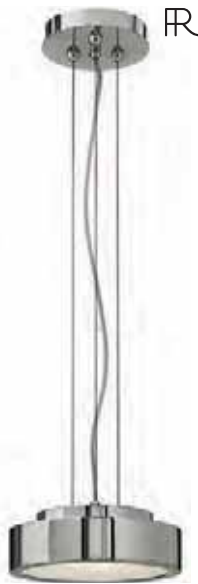

FR41439PAL
Broadway, Page 253
9" W
113" H Max.
Polished Aluminum

FR42347PCM
Cameron, Page 293
8" Dia.
44¾" H Max.
Polished Chrome

FR