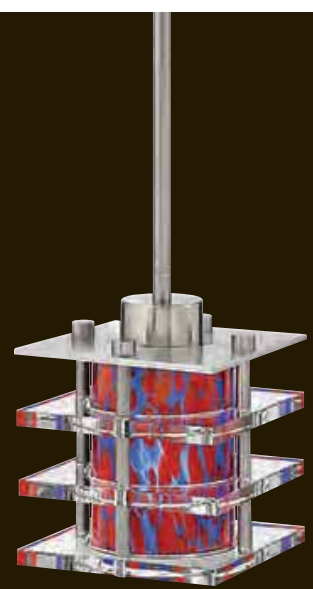

FR31557BNI
SHOWN WITH OPTIONAL
SPLASH GLASS : FR88021GL