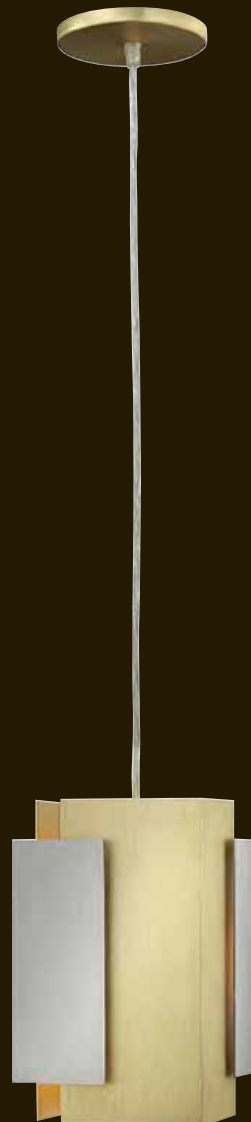

(BRUSHED ALUMINUM & BRUSHED BRONZE)
FR30407BBA [6.75" W, 10" H]