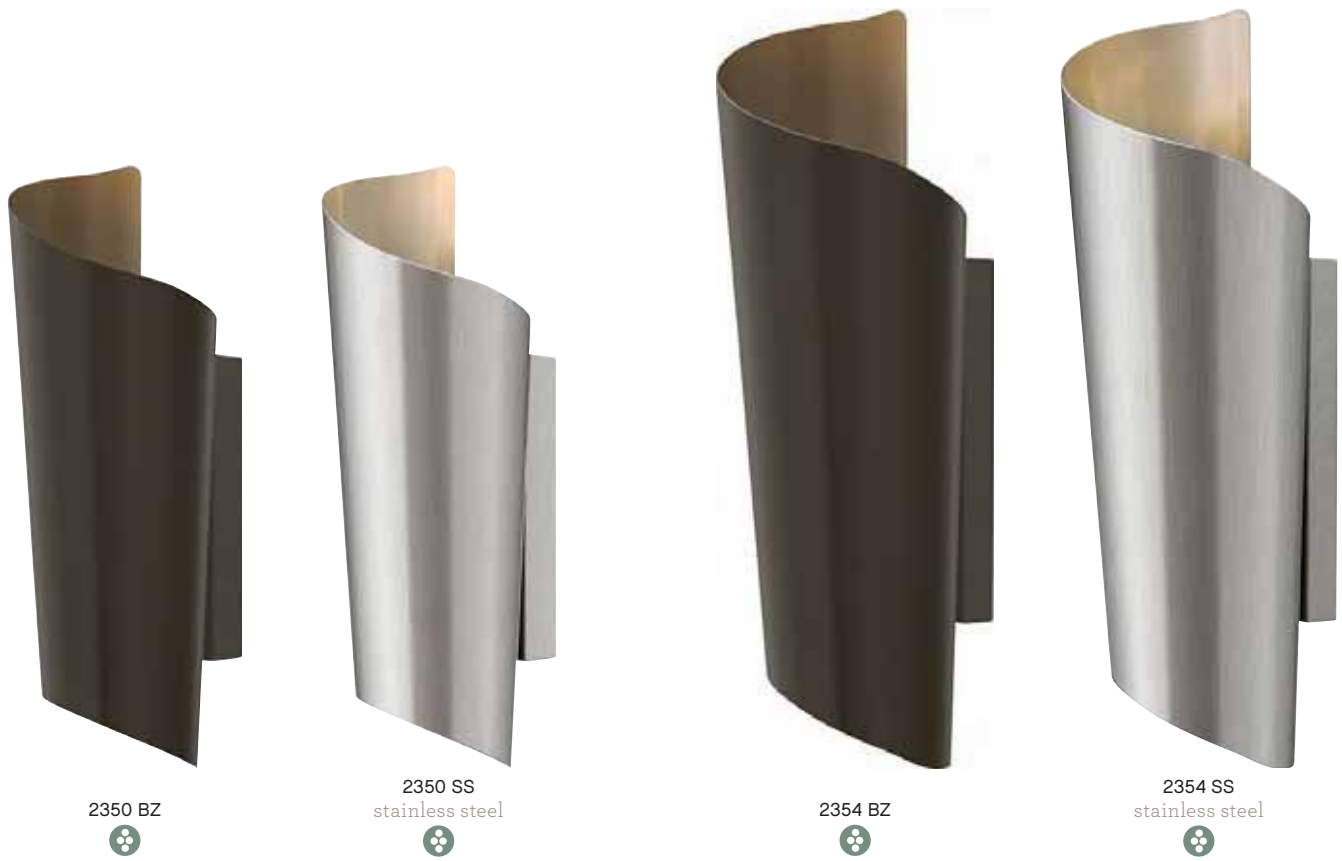

SURF Bronze (BZ), Stainless Steel (SS)

ITEM	WIDTH/ DIA.	HEIGHT	EXT.	TOP TO OUTLET	BACK PLATE/CANOPY	LIGHT ENGINE	AVAILABLE FINISHES
2350 BZ	6" W	15"	4¾"	8¾"	4½" W, 7½" H Back Plate	2 UNI-60	BZ, SS
2350 SS	6" W	15"	4¾"	8¾"	4½" W, 7½" H Back Plate	2 UNI-60	BZ, SS
2354 BZ	7½" W	19"	5¾"	11"	4½" W, 7½" H Back Plate	2 UNI-75	BZ, SS
2354 SS	7½" W	19"	5¾"	11"	4½" W, 7½" H Back Plate	2 UNI-75	BZ, SS
2355 BZ	9½" W	24"	7"	13¾"	4½" W, 11½" H Back Plate	2 UNI-100	BZ, SS
2355 SS	9½" W	24"	7"	13¾"	4½" W, 11½" H Back Plate	2 UNI-100	BZ, SS

For LED light engine specification and performance details see pages 412-413.