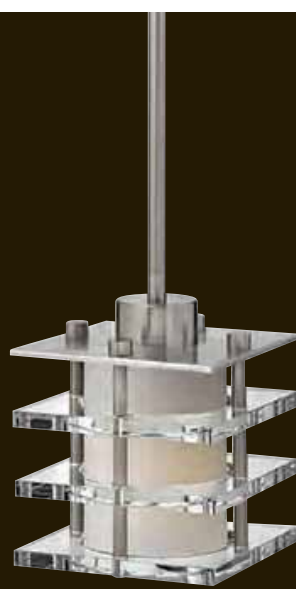

FR31557BNI
SHOWN WITH OPTIONAL
SLATE GLASS : FR88037GL