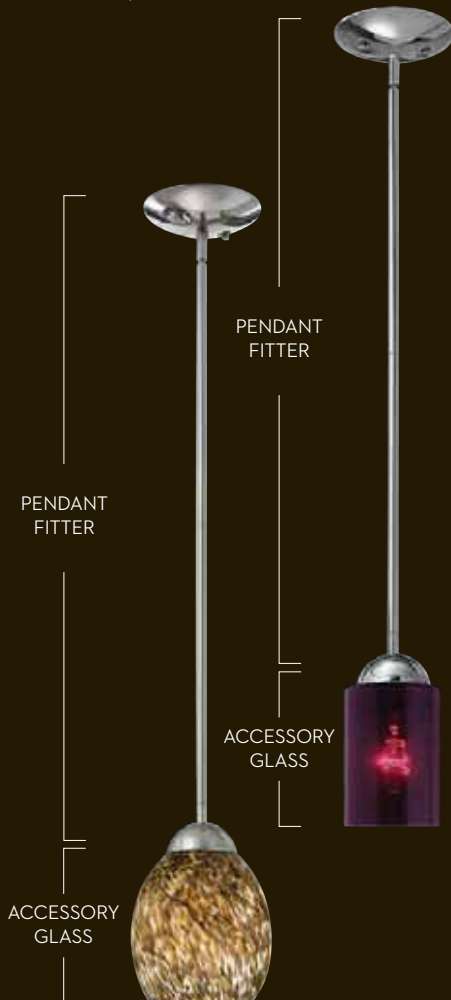

ACCESSORIES

CEILING ADAPTERS CAN BE UNIVERSALLY USED WITH PENDANTS FROM BOTH HINKLEY AND FREDRICK RAMOND PRODUCT LINES.

PENDANT FITTER

FR33507BNI
FR33507CLD
FR33507PCM
3.25" DIA.
9.5" MIN. HEIGHT
33.5" MAX. HEIGHT*
5.25" DIA. CANOPY
1100W MEDIUM

ROUND CEILING ADAPTER

FR83661BNI
FR83661PCM
FR83661VBZ
18" DIA.

LINEAR CEILING ADAPTER

FR83664BNI
FR83664PCM
FR83664VBZ
33.25" L, 5.5" W

LINEAR CEILING ADAPTER