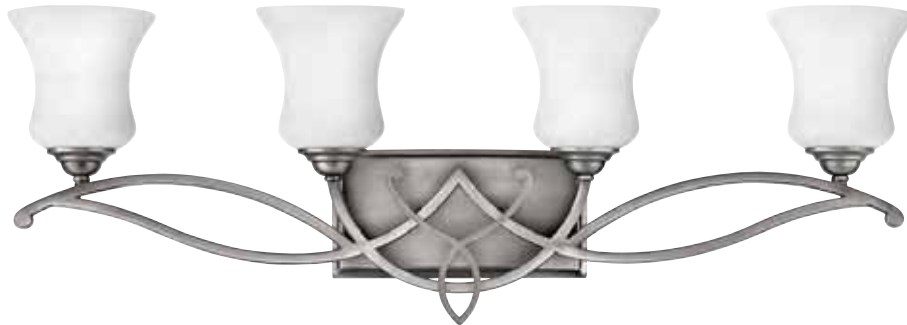

5004 AN

BROOKE Antique Nickel (AN)

ITEM	WIDTH/DIA.	HEIGHT	EXT.	TOP TO OUTLET	BACK PLATE/CANOPY	BULBS	AVAILABLE FINISHES
5000 AN	5¼" W	11½"	5½"	8"	4½" W, 7" H Back Plate	1-100w Med.	AN
5002 AN	16½" W	10¼"	6"	6½"	9" W, 4½" H Back Plate	2-100w Med.	AN
5003 AN	24" W	10¾"	6"	7¼"	9" W, 4½" H Back Plate	3-100w Med.	AN
5004 AN	31¼" W	11"	6"	7"	9" W, 4½" H Back Plate	4-100w Med.	AN

For flush mount options, see pages 22-25.