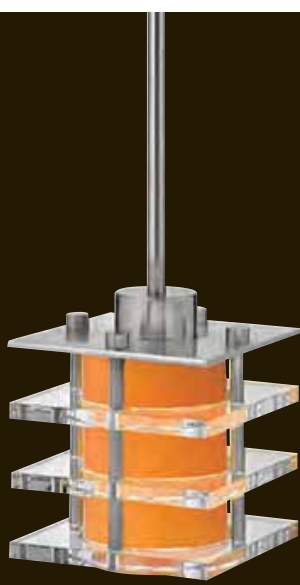

FR31557BNI
SHOWN WITH OPTIONAL
CARAMEL GLASS : FR88033GL