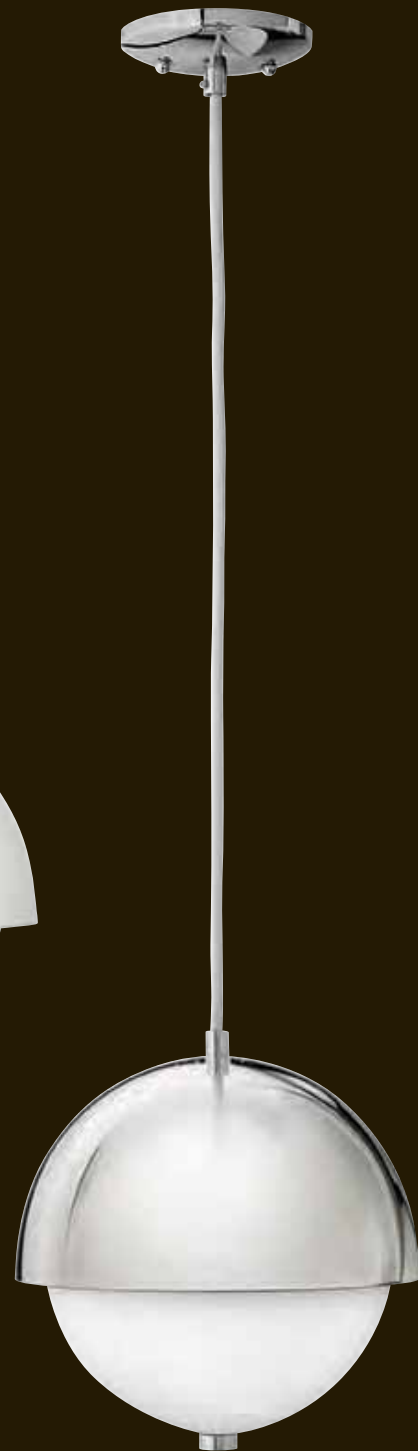

(POLISHED CHROME)
FR38510PCM [10" DIA., 11" H]