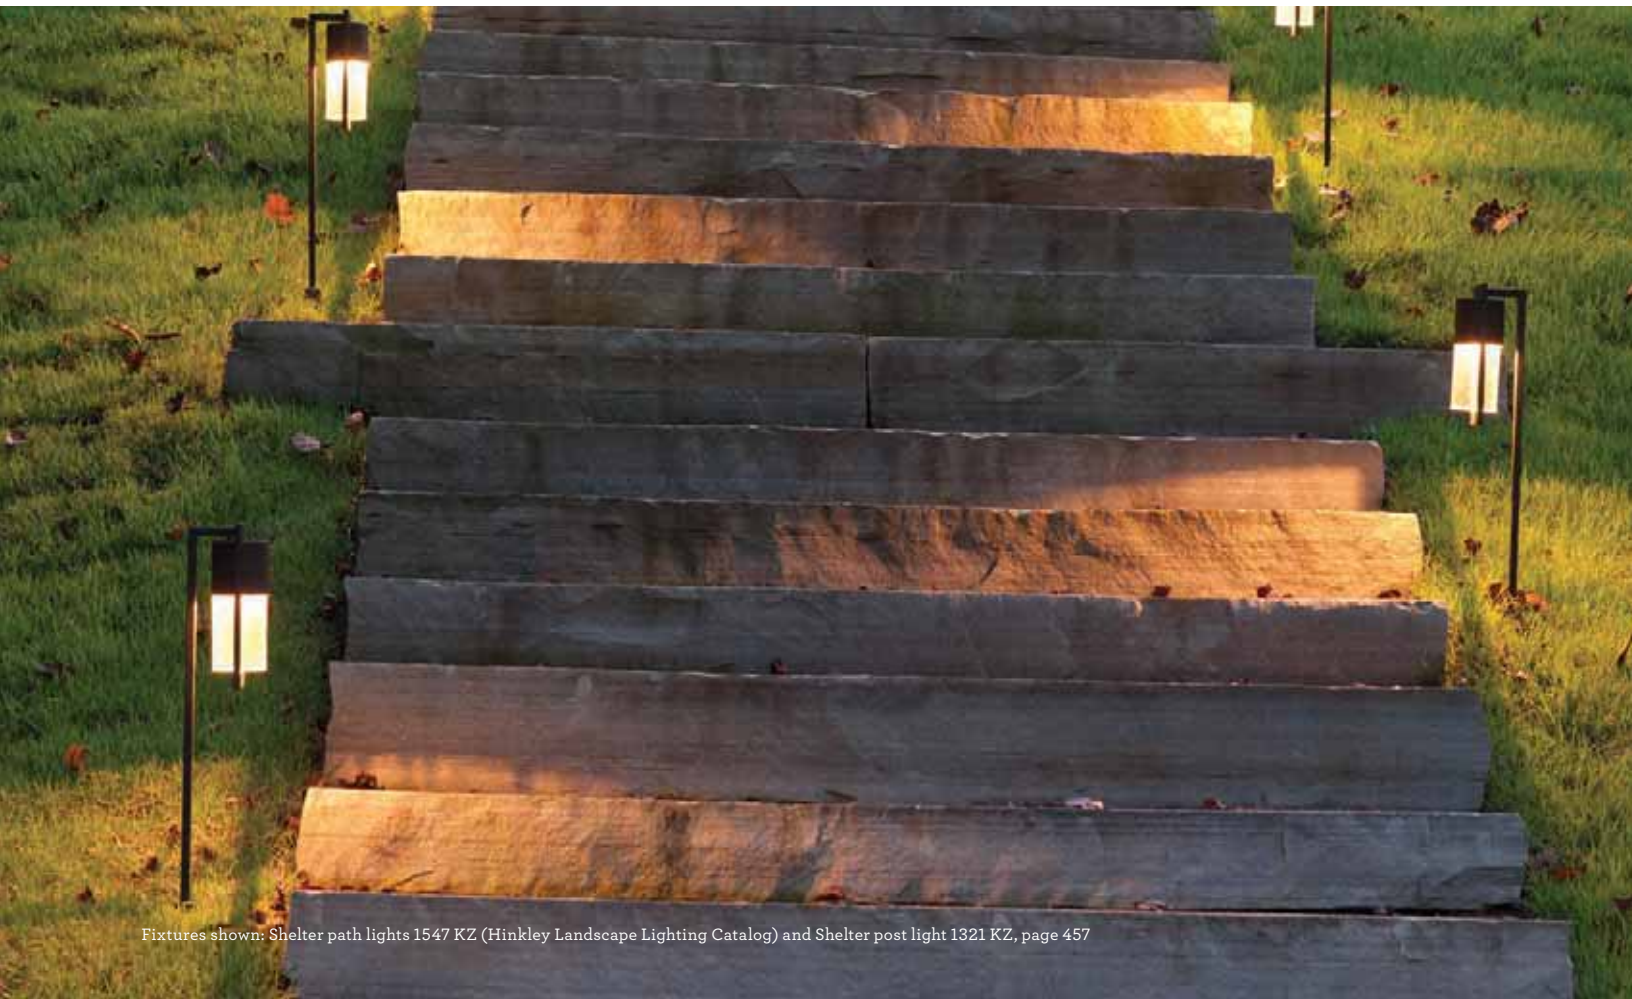

Fixtures shown: Dunhill 4598 RY, page 153 and Luna 1647 SW, page 442

FREDRICK RAMOND : CHIC, FASHIONABLE LIGHTING WITH A FOCUS ON MODERN ELEGANCE AND LUXURIOUS DETAILS.

**HINKLEY LANDSCAPE LIGHTING** : COMBINING SOPHISTICATION WITH DURABILITY, THIS COLLECTION COMPLEMENTS OUR OUTDOOR LIGHTING FAMILIES AND PROVIDES THE LATEST TECHNOLOGY AND OUTSTANDING WORKMANSHIP.