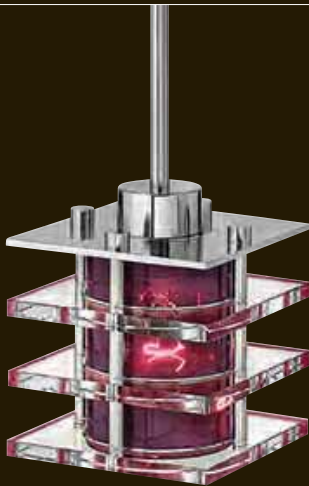

FR31557PCM
SHOWN WITH OPTIONAL
PLUM GLASS : FR88013GL