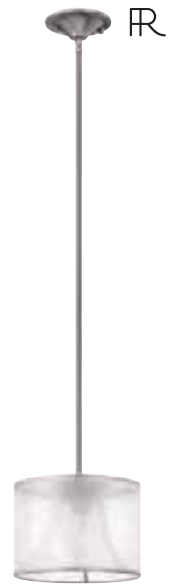

FR45607
Mime, Pages 263, 265
9" W
39½" H Max.
Brushed Nickel,
French Bronze