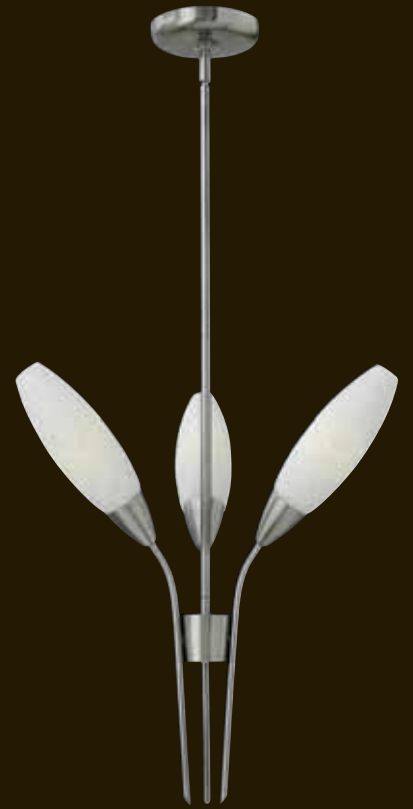

FR40103BNI [18.75" DIA., 19.25" H]