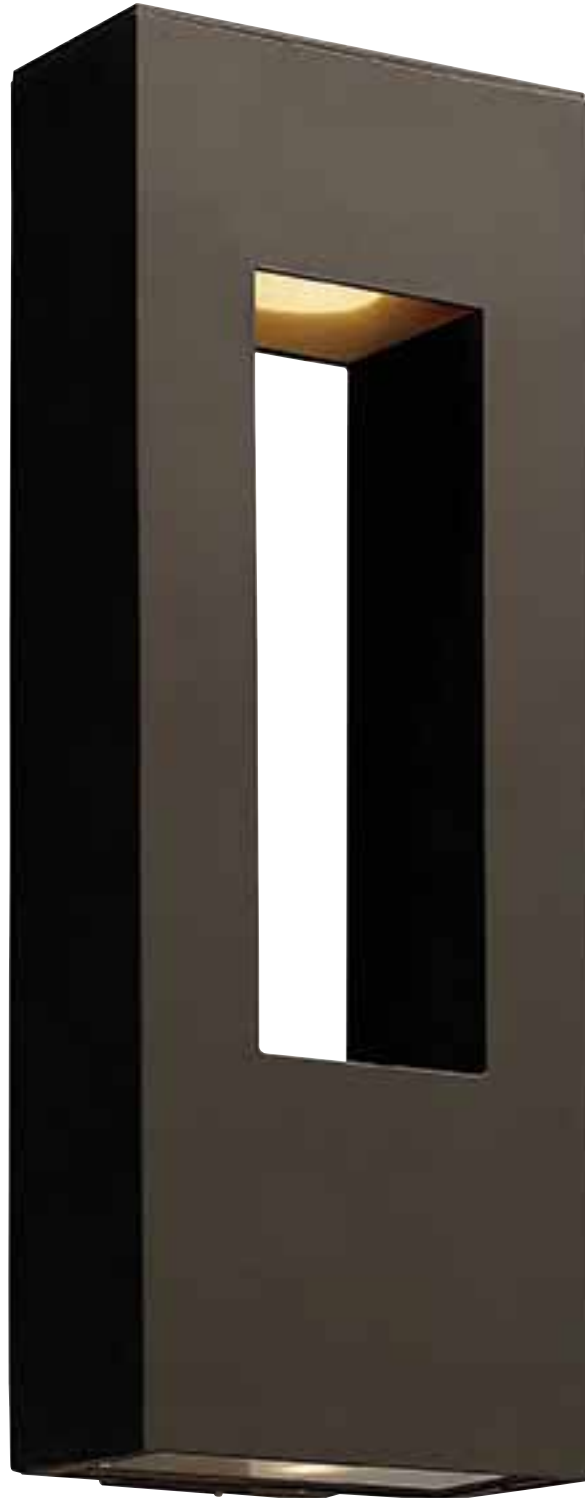

ATLANTIS™

Atlantis features a minimalist design for the ultimate in urban sophistication. Constructed of solid aluminum and Dark Sky compliant, Atlantis provides a chic solution to eco-conscious homeowners.

FINISH Bronze

GLASS Cased Opal or Etched Glass Lenses

LIGHTING FOR TOMORROW
AWARD WINNER

Atlantis path lights are available in the Hinkley Landscape Lighting catalog.

Scan to view a video of the Atlantis collection.

DARK SKY

1649 BZ
1649 BZ-LED