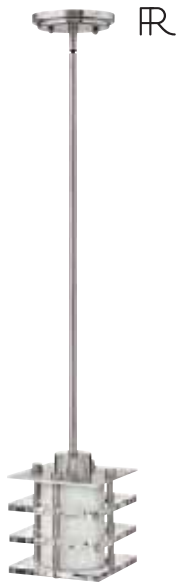

3587
Margeaux, Pages 59, 61
3½" W
47½" H Max.
Polished Nickel,
Vintage Brass

FR31557
Luxe, Pages 316-317
6" W
40½" H Max.
Brushed Nickel,
Polished Chrome,
Vintage Bronze