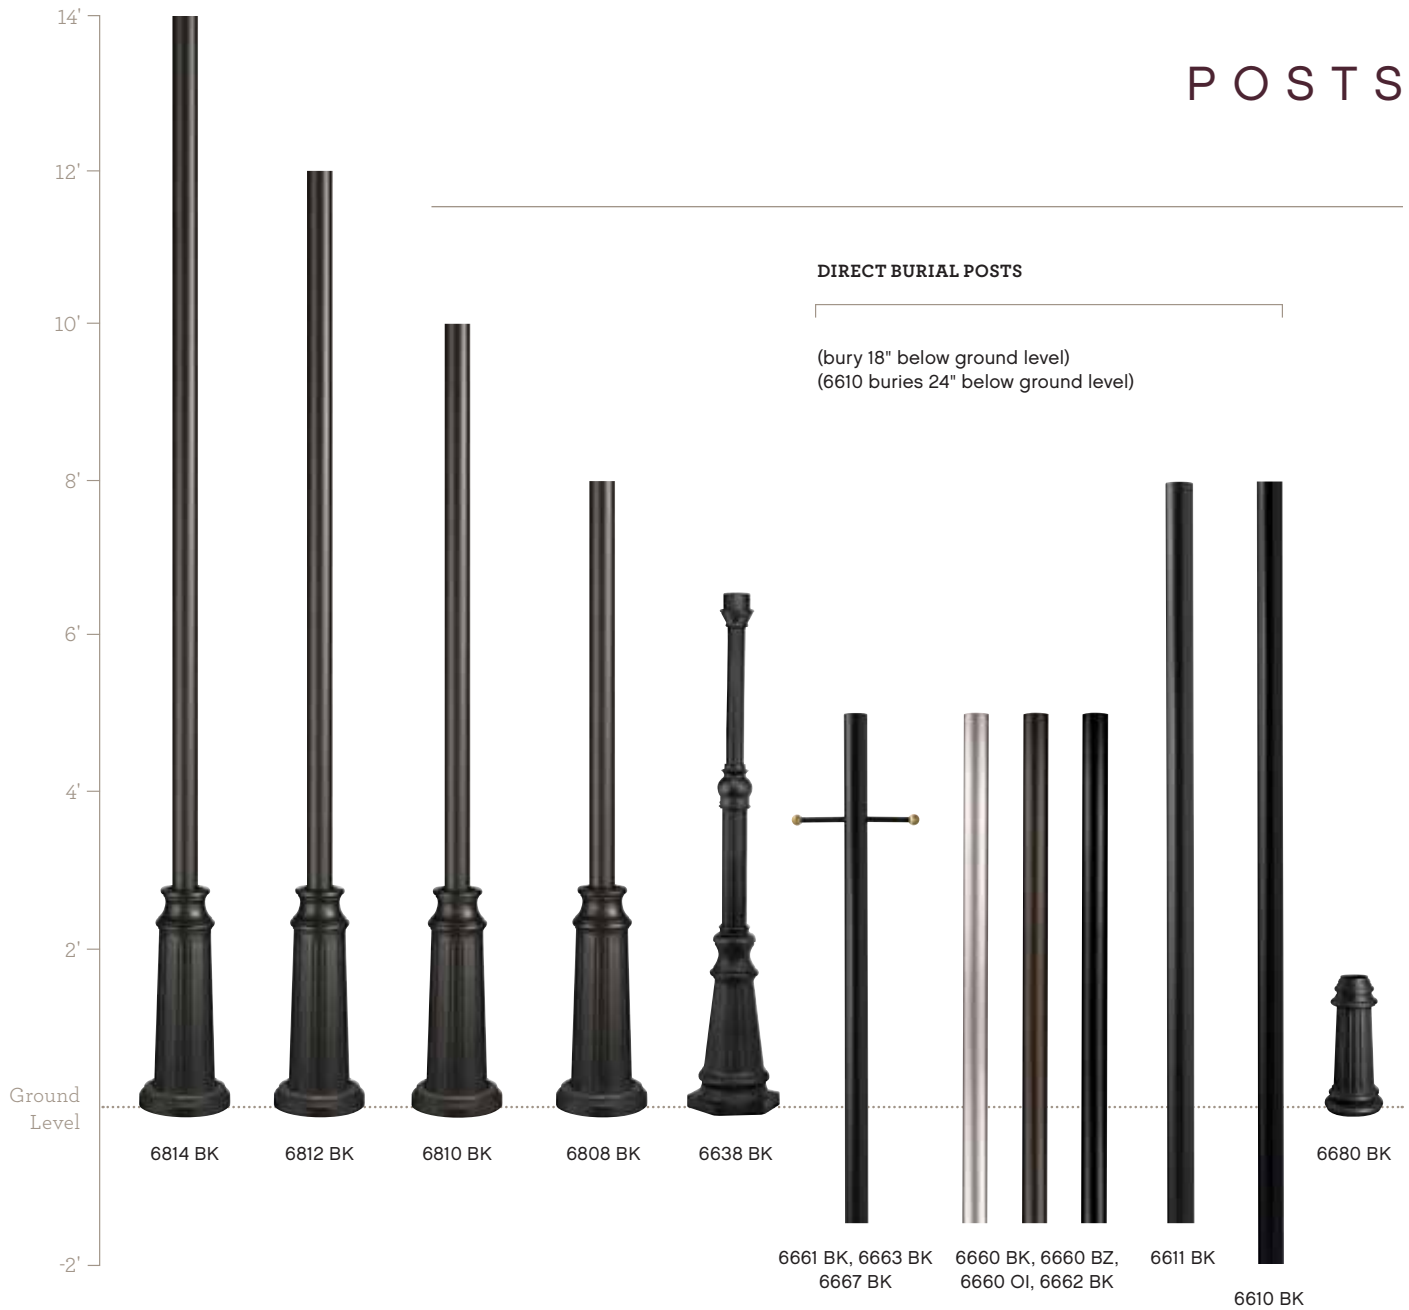

POSTS

ITEM	DIAMETER	HEIGHT	FITTER DIAMETER	WALL THICKNESS	CONSTRUCTION	ACCESSORIES INCLUDED/NOTES
6610 BK	3"	10'	3"	.072"	One-Piece Post, Aluminum	Ground Outlet, Photo Cell
6611 BK	3"	10'	3"	.072"	One-Piece Post, Aluminum	Photo Cell
6638 BK	3"	6½'	3"	.080"	Post, Cast Aluminum	Cast Aluminum Base
6660 BK	3"	7'	3"	.050"	One-Piece Post, Aluminum	
6660 BZ	3"	7'	3"	.050"	One-Piece Post, Aluminum	
6660 OI	3"	7'	3"	.050"	One-Piece Post, Aluminum	
6661 BK	3"	7'	3"	.050"	One-Piece Post with Ladder Rest, Aluminum	
6662 BK	3"	7'	3"	.050"	One-Piece Post, Aluminum	Photo Cell
6663 BK	3"	7'	3"	.050"	One-Piece Post with Ladder Rest, Aluminum	Photo Cell
6667 BK	3"	7'	3"	.050"	One-Piece Post with Ladder Rest, Aluminum	Photo Cell and Ground Outlet
6680 BK	7¼"	18¼"	3"		Slip Base, Die Cast Aluminum	2-Piece, Used with Direct Burial Posts
6808 BK	10½"	8'	3"	.125"	Post, Cast Aluminum	Decorative Flange Bolt Cover
6810 BK	10½"	10'	3"	.125"	Post, Cast Aluminum	Decorative Flange Bolt Cover
6812 BK	10½"	12'	3"	.125"	Post, Cast Aluminum	Decorative Flange Bolt Cover
6814 BK	10½"	14'	3"	.125"	Post, Cast Aluminum	Decorative Flange Bolt Cover