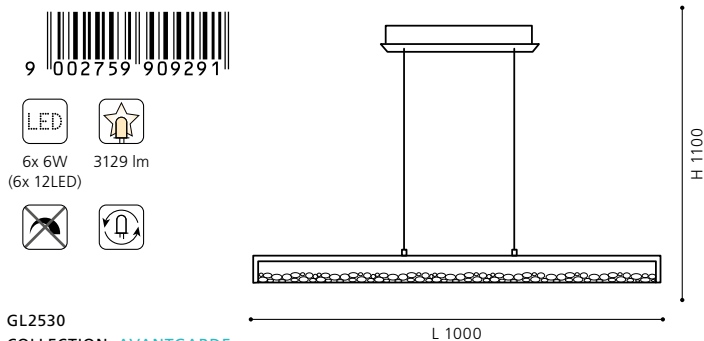

GL2530
COLLECTION: AVANTGARDE