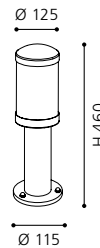

89281 BILBAO

incl. bulb

wall lamp; stainless steel, stainless steel / glass, clear

L 125, H 310, A 185

9 002759 892814

E27

1x 22W

IP44

GL2441

89282 BILBAO

incl. bulb

pedestal lamp; stainless steel, stainless steel / glass, clear

H 460, Ø 125; Base: Ø 115

9 002759 892821

E27

1x 22W

IP44

GL2441

89284 BILBAO

incl. bulb

floor lamp; stainless steel, stainless steel / glass, clear

H 2275, Ø 565; Base: Ø 200

9 002759 892845

E27

3x 22W

IP44

GL2441

89283 BILBAO

incl. bulb

floor lamp; stainless steel, stainless steel / glass, clear

H 1060, Ø 125; Base: Ø 115

9 002759 892838

E27

1x 22W

IP44

GL2441