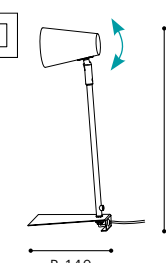

COLLECTION: STYLE