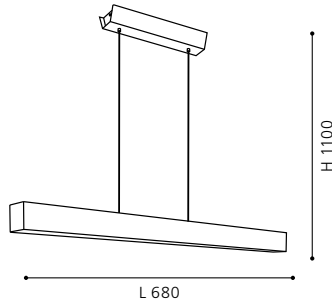

pendant luminaire; steel, chrome, white

L 970, B 60, H 1100

COLLECTION: STYLE

93345 COLLADA

pendant luminaire; steel, white, silver

L 680, B 60, H 1100

COLLECTION: STYLE

93349 COLLADA