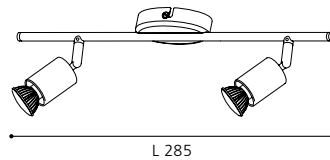

200692 BUZZ-LED

spot; steel, satin nickel

Ø 60

GU10 1x 5W

200695 BUZZ-LED

spot; steel, satin nickel

L 685, B 65

GU10 4x 5W

COLLECTION: BASIC

COLLECTION: BASIC

200693 BUZZ-LED

spot; steel, satin nickel

L 285, B 65

GU10 2x 5W

COLLECTION: BASIC

200694 BUZZ-LED

spot; steel, satin nickel

L 485, B 65

GU10 3x 5W

COLLECTION: BASIC