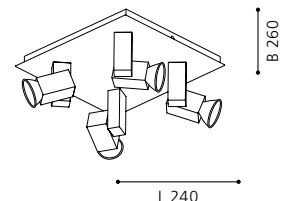

COLLECTION: STYLE

COLLECTION: STYLE