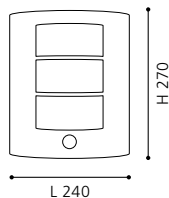

ET0614

wall lamp; stainless steel, stainless steel / plastic, white

L 240, H 270

ET0614

wall lamp; galvanized steel, plastic / white

L 240, H 270

ET0234

93406 ALORIA