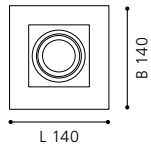

These luminaires come with spot heads that can be adjusted easily.

200687 LOKE 1

surface-mounted luminaire; aluminium, steel, brushed aluminium, chrome, black

L 140, B 140, A 75

GU10 1x 5W

COLLECTION: STYLE