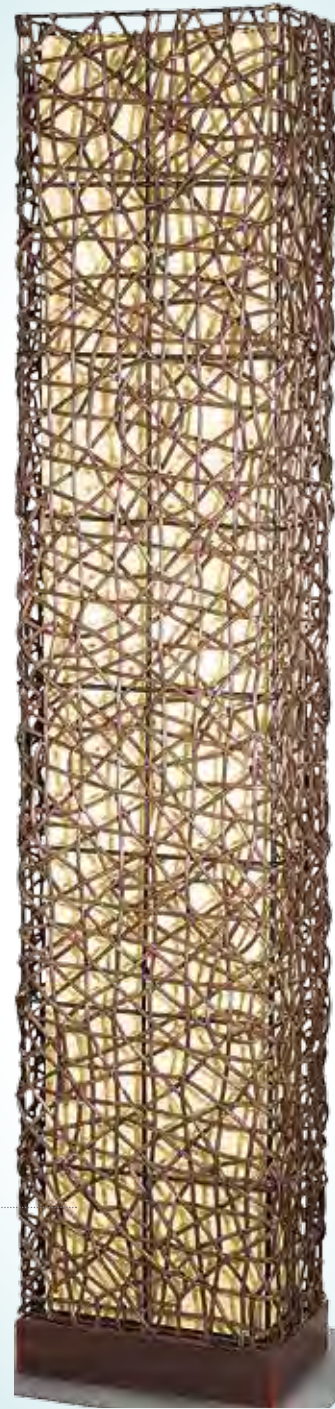

floor lamp, plastic, fabric / dark brown, beige

H 1175; Base: L 345, B 260

E27

2x 22W

4m

IP44

GL805