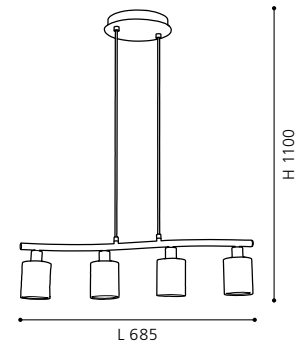

89112

ALMERA

GL1930

pendant luminaire; steel, antique brown / glass, champagne

H 1100, Ø 110

9 002759 891121

E27

1x 60W

GL1930

COLLECTION: TRADITIONAL

89113

ALMERA

GL1911

pendant luminaire; steel, antique brown / glass, champagne

L 685, H 1100

9 002759 891138

E14

4x 40W

GL1911

COLLECTION: TRADITIONAL

89114

ALMERA

GL1911

pendant luminaire; steel, antique brown / glass, champagne

L 1095, H 1100

9 002759 891145

E14

6x 40W

GL1911

COLLECTION: TRADITIONAL