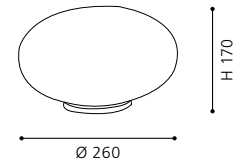

table luminaire; plastic, silver / opal glass, white