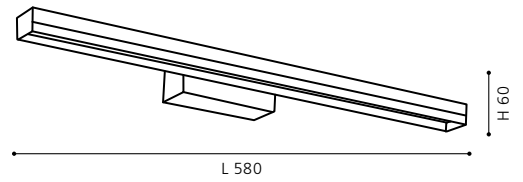

91365

HAKANA

wall luminaire; steel, chrome / plastic, white

L 580, H 60, A 120

9 002759 913656

21W (132 LED) 431 lm

ET1198

COLLECTION: LED