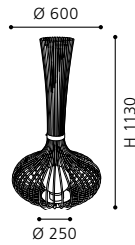

89173

LORENA

GL805

H 1130, Ø 600; Base: Ø 250

9 002759 891732

E27 1x 100W 4m IP54

GL805

89326

LORENA

GL2091

H 580, Ø 215; Base: Ø 180

9 002759 893262

E27 1x 60W 4m IP54

GL2091

89565

FERROTERRA

H 450, Ø 452; Base: Ø 195

9 002759 895655

E27 1x 100W 4m IP54

GL805