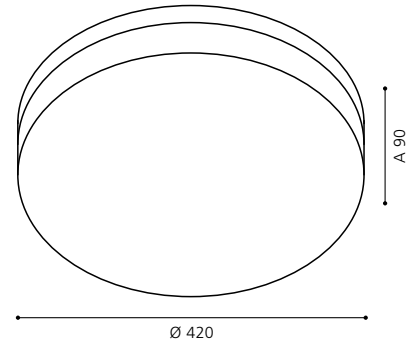

COLLECTION: STYLE

93295 LED LORA

ceiling luminaire; steel, chrome / opal glass, white

Ø 420, A 90

24W 1862 lm

IP54

COLLECTION: STYLE

200631 LED LORA