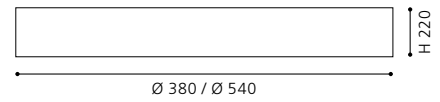

WHITE

accessory; fabric with hook-and-loop fastener, white

H 220

Ø 380
92411

9 002759 924119

Ø 540
92437

9 002759 924379

CREME

accessory; fabric with hook-and-loop fastener, creme

H 220

Ø 380
92412

9 002759 924126

Ø 540
92438

9 002759 924386

PINK

accessory; fabric with hook-and-loop fastener, pink

H 220

Ø 380
92413

9 002759 924133

Ø 540
92439

9 002759 924393

BLACK, TAUPE

accessory; fabric with hook-and-loop fastener, black, taupe

H 220

Ø 380
92417

9 002759 924171

Ø 540
92444

9 002759 924447

WHITE WITH DECOR

accessory; fabric with hook-and-loop fastener, white with decor

H 220

Ø 380
92418

9 002759 924188

Ø 540
92445

9 002759 924454

CREME WITH DECORATION

accessory; fabric with hook-and-loop fastener, creme with decoration

H 220

Ø 380
92419

9 002759 924195

Ø 540
92446

9 002759 924461