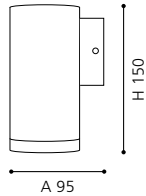

84001

RIGA

incl. bulb

GL1208

wall lamp; galvanized steel, white

L 65, H 150, A 95

9 002759 840013

GU10

1x 50W

IP44

GL1208

83999

RIGA

incl. bulb

GL1208

wall lamp; galvanized steel, anthracite

L 65, H 150, A 95

9 002759 839994

GU10

1x 50W

IP44

GL1208

84004

RIGA

incl. bulb

GL1208

wall lamp; galvanized steel, white

L 65, H 200, A 95

9 002759 840044

GU10

2x 50W

IP44

GL1208

84003

RIGA

incl. bulb

GL1208

wall lamp; galvanized steel, anthracite

L 65, H 200, A 95

9 002759 840037

GU10

2x 50W

IP44

GL1208