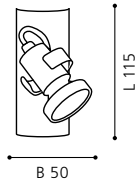

86011 TUKON

incl. bulb

spot; steel, satin nickel

L 115, B 50

9 002759 860110

GU10 1x 50W

ET0223

COLLECTION: **STYLE**

86014 TUKON

incl. bulb

spot; steel, satin nickel

L 1070, B 68

9 002759 860141

GU10 4x 50W

COLLECTION: **STYLE**

86012 TUKON

incl. bulb

spot; steel, satin nickel

L 530, B 68

9 002759 860127

GU10 2x 50W

COLLECTION: **STYLE**

86013 TUKON

incl. bulb

spot; steel, satin nickel

L 780, B 68

9 002759 860134

GU10 3x 50W

COLLECTION: **STYLE**