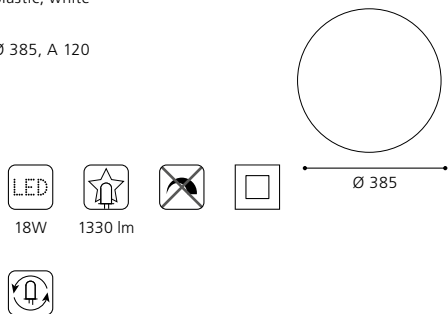

GL2516, ET1076 bulb included

COLLECTION: **STYLE**

wall / ceiling luminaire; steel, white / plastic, white

Ø 385, A 120

ET1001
COLLECTION: BASIC

wall / ceiling luminaire; steel, white, chrome / coated glass, white, clear