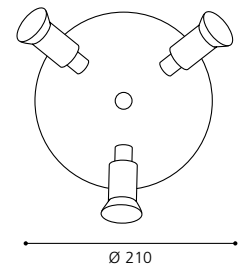

COLLECTION: BASIC