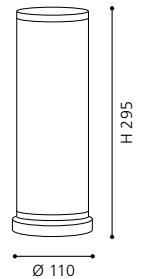

90074 ALMERA 1

L 515, H 1100

9 002759 900748

GL2265
COLLECTION: TREND

90075 ALMERA 1

L 915, H 1100

9 002759 900755

90073 ALMERA 1

H 1100, Ø 110

9 002759 900731

GL-907
COLLECTION: TREND

90076 ALMERA 1

L 180, H 250, A 75

9 002759 900762

90077 ALMERA 1

H 295, Ø 110

9 002759 900779