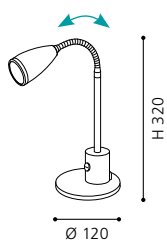

floor luminaire; steel, white, chrome

H 1355, Ø 600

E27

1x 60W

COLLECTION: TREND

table luminaire; steel, white, chrome

H 320; Base: Ø 120

COLLECTION: TREND