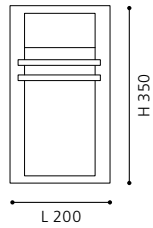

83432 PARK

L 200, H 350, A 145

GL-803

83433 PARK

L 200, H 350, A 145

GL-803

87182 PARK 5

L 200, H 350, A 100

GL-804

87184 PARK 5

L 200, H 350, A 100

GL-804