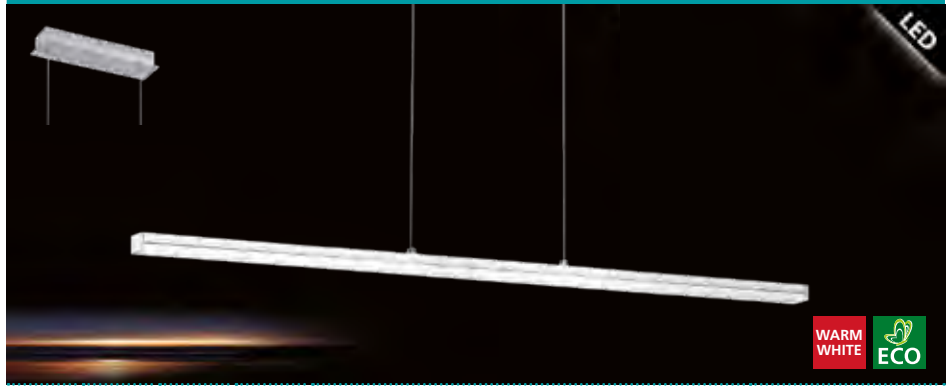

90899

AINA

pendant luminaire; aluminium, steel, chrome / plastic, white

L 1000, B 80, H 1100

9 002759 908997

3x 6W 1564 lm
(3x 12LED)