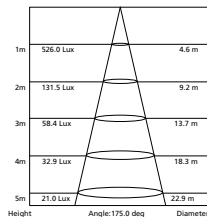

200581 LED DOWNLIGHT

200582 LED DOWNLIGHT

200583 LED DOWNLIGHT

200584 LED DOWNLIGHT

200637 LED DOWNLIGHT

200638 LED DOWNLIGHT