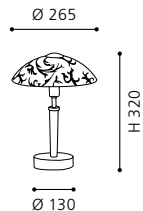

88505

BLOB 1

H 270, Ø 105; Base: Ø 105

9 002759 885052

E27 1x 100W

COLLECTION: BASIC

82462

LEO

incl. bulb

H 370; Base: Ø 120

9 002759 824624

GU10 1x 50W

COLLECTION: BASIC

87276

NARO

GL1328

H 170, Ø 260

9 002759 872762

E27 1x 60W

GL1328

COLLECTION: BASIC

91238

SOLO

GL2619

H 320, Ø 265; Base: Ø 130

9 002759 912383

E14 1x 60W

GL2619

COLLECTION: BASIC

85104

SOLO 1

GL-996

H 350, Ø 260; Base: Ø 130

9 002759 851040

E14 1x 60W

GL-996

COLLECTION: BASIC