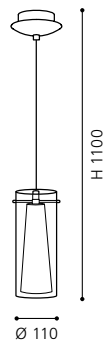

GL2336, GL2261, ET0900
COLLECTION: TREND