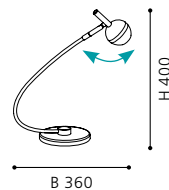

20548

CAVO

incl. bulb

table luminaire; steel, aluminium, chrome, aluminium

B 360, H 400

9 002759 205485

G9

1x 33W

20549

CAVO

incl. bulb

table luminaire; steel, aluminium, chrome, black

B 360, H 400

9 002759 205492

G9

1x 33W

20552

CAVO

incl. bulb

table luminaire; steel, aluminium, chrome, white

B 360, H 400

9 002759 205522

G9

1x 33W

COLLECTION: STYLE

COLLECTION: STYLE

COLLECTION: STYLE