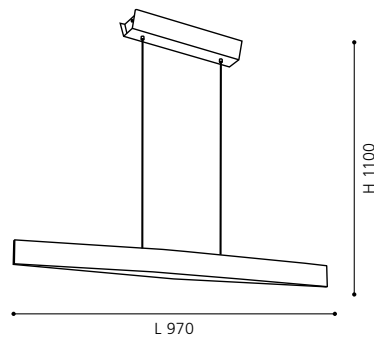

93337 FORNES

L 970, B 85, H 1100

4x 6W
(4x 12LED)

COLLECTION: TREND

93343 FORNES

L 970, B 85, H 1100

4x 6W
(4x 12LED)

COLLECTION: TREND

93341 FORNES

L 970, B 85, H 1100

4x 6W
(4x 12LED)

COLLECTION: TREND

93339 FORNES

L 970, B 85, H 1100

4x 6W
(4x 12LED)

COLLECTION: TREND