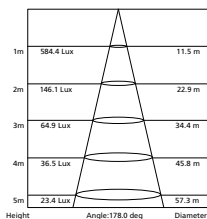

1x 15W LED 1270 lm 178° Ø 90mm

FLUX 4000K

200643 LED DOWNLIGHT

anodised brushed aluminium fixed
with 1.2m flex and plug
4000K

1x 15W LED 1270 lm 178° Ø 90mm

FLUX 4000K

200644 LED DOWNLIGHT

white fixed with 1.2m flex and plug
6500K