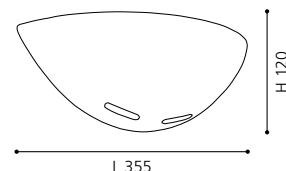

H 1100, Ø 205

COLLECTION: TREND

pendant luminaire; ceramic, grey / ceramic, grey

H 1100, Ø 205

COLLECTION: TREND

wall luminaire; ceramic, grey / ceramic, grey

L 355, H 120, A 145

COLLECTION: TREND