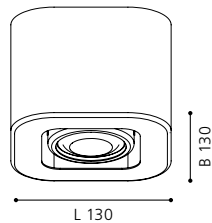

COLLECTION: TREND