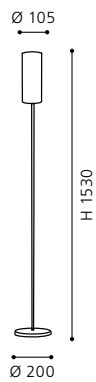

floor luminaire; steel, satin nickel /
satinated glass, coated white

H 1530, Ø 105; Base: Ø 200