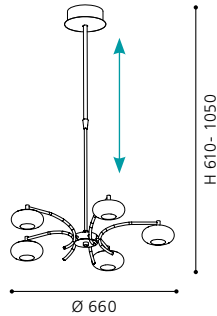

H 610 - 1050

Ø 660

COLLECTION: TREND

91754

ALEANDRO