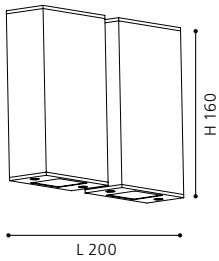

91561 ABIDA

L 200, H 160, A 45

4x 840 lm
4,76W

GL2666
COLLECTION: **STYLE**

91559 ABIDA

L 90, H 160, A 45

2x 4,76W 420 lm

GL2666
COLLECTION: **STYLE**