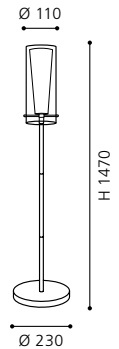

GL2260, GL2261, ET0900
COLLECTION: TREND