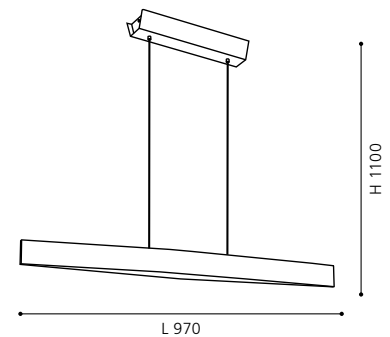

COLLECTION: TREND