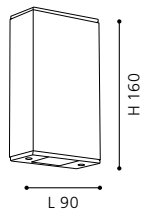

GL2666
COLLECTION: **STYLE**