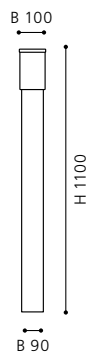

86387

CALGARY

GL1060

wall lamp; stainless steel, stainless steel / opal glass, white

L 100, H 270, A 120; Base: B 90, T 90

E27

1x 60W

IP44

GL1060

86388

CALGARY

GL1060

floor lamp; stainless steel, stainless steel / opal glass, white

L 100, B 100, H 435; Base: B 90, T 90

E27

1x 60W

IP44

GL1060

86389

CALGARY

GL1060

floor lamp; stainless steel, stainless steel / opal glass, white

L 100, B 100, H 1100; Base: B 90, T 90

E27

1x 60W

IP44

GL1060