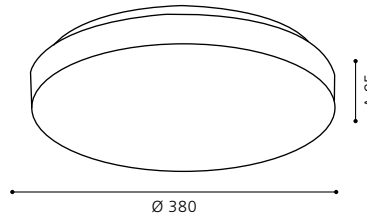

GL2726, ET1076

COLLECTION: **STYLE**

92269

BERAMO

LED

wall / ceiling luminaire; steel, white / plastic, white

Ø 380, A 95

18W 1506 lm