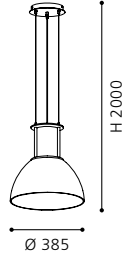

89481

ANDRIA

GL2227

pendant luminaire; steel, aluminium, aluminium / corroded glass, coated white

H 2000, Ø 385

9 002759 894818

E27 1x 100W

GL2227

COLLECTION: **STYLE**

88191

ESTRA

incl. bulb

pendant lamp; aluminium brushed / satinated glass

L 940, B 97, H 1100

9 002759 881917

G5 2x 21W

GL1935

COLLECTION: **STYLE**

88234

KAMEO 1

ET0754

GL1747

pendant luminaire; steel, satin nickel / wipe technique glass, white

H 1100, Ø 90

9 002759 882341

E14 1x 60W

GL1747, ET0754

COLLECTION: **STYLE**

87336

NORIA

ET0705

GL1356

pendant luminaire; plastic, steel, silver, chrome / satinated glass, white, clear

H 1100, Ø 152

9 002759 873363

E27 1x 100W

GL1356, ET0705

COLLECTION: **BASIC**

92761

BOLSANO

GL2879

GL2361

pendant luminaire; plastic, steel, silver, chrome / satinated glass, white, clear

H 1100, Ø 200

9 002759 927615

E27 1x 60W

GL2879, GL2361

COLLECTION: **BASIC**