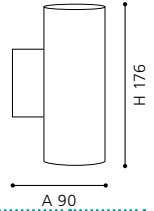

86948

MADRAS

incl. bulb

wall lamp; aluminium

H 300, A 100

9 002759 869489

G9 1x 40W

GL-855
COLLECTION: **STYLE**

86949

MADRAS

incl. bulb

wall lamp; aluminium

H 194, A 80, B 55

9 002759 869496

G9 2x 40W

GL-855
COLLECTION: **STYLE**

87327

ONO

incl. bulb

wall luminaire; aluminium, anodised aluminium

H 176, Ø 65, A 90

9 002759 873271

GU10 2x 50W

COLLECTION: **STYLE**

87018

MADRAS

incl. bulb

wall luminaire; aluminium, aluminium

L 75, H 106, A 100

9 002759 870188

GU10 1x 50W

COLLECTION: **STYLE**

87019

MADRAS

incl. bulb

wall luminaire; aluminium, aluminium

L 75, H 180, A 100

9 002759 870195

GU10 2x 50W

COLLECTION: **STYLE**

87326

ONO

incl. bulb

wall lamp; anodised aluminium

H 128, Ø 65, A 90

9 002759 873264

G10 1x 50W

COLLECTION: **STYLE**