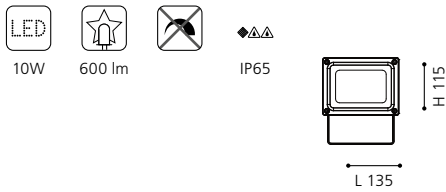

200741 FAEDO

wall lamp; aluminium, silver / glass, clear
2m SAA flex & plug
6500K

L 135, H 115, A 100

200742 FAEDO

wall lamp; aluminium, silver / glass, clear
2m SAA flex & plug
6500K

L 180, H 165, A 105

200743 FAEDO

wall lamp; aluminium, silver / glass, clear
2m SAA flex & plug
6500K

L 225, H 205, A 135

200744 FAEDO

120°, 10 m,
5 - 720 sec.

wall lamp; aluminium, silver / glass, clear, manual
override sensor, 2m SAA flex & plug
6500K

L 115, H 175, A 100

200745 FAEDO

120°, 10 m,
5 - 720 sec.

wall lamp; aluminium, silver / glass, clear, manual
override sensor, 2m SAA flex & plug
6500K

L 180, H 220, A 105

200746 FAEDO

120°, 10 m,
5 - 720 sec.

wall lamp; aluminium, silver / glass, clear, manual
override sensor, 2m SAA flex & plug
6500K

L 225, H 265, A 135