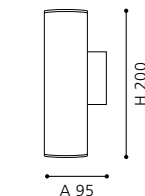

84001

RIGA

incl. bulb

GL1208

wall lamp; galvanized steel, white

L 65, H 150, A 95

9 002759 840013

GU10

1x 50W

IP44

GL1208

83999

RIGA

incl. bulb

GL1208

wall lamp; galvanized steel, anthracite

L 65, H 150, A 95

9 002759 839994

GU10

1x 50W

IP44

GL1208

84004

RIGA

incl. bulb

GL1208

wall lamp; galvanized steel, white

L 65, H 200, A 95

9 002759 840044

GU10

2x 50W

IP44

GL1208

84003

RIGA

incl. bulb

GL1208

wall lamp; galvanized steel, anthracite

L 65, H 200, A 95

9 002759 840037

GU10

2x 50W

IP44

GL1208