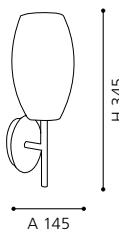

GL1954
COLLECTION: STYLE