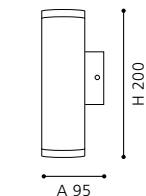

84001

RIGA

incl. bulb

GL1208

wall lamp; galvanized steel, white

L 65, H 150, A 95

9 002759 840013

GU10

1x 50W

IP44

GL1208

83999

RIGA

incl. bulb

GL1208

wall lamp; galvanized steel, anthracite

L 65, H 150, A 95

9 002759 839994

GU10

1x 50W

IP44

GL1208

84004

RIGA

incl. bulb

GL1208

wall lamp; galvanized steel, white

L 65, H 200, A 95

9 002759 840044

GU10

2x 50W

IP44

GL1208

84003

RIGA

incl. bulb

GL1208

wall lamp; galvanized steel, anthracite

L 65, H 200, A 95

9 002759 840037

GU10

2x 50W

IP44

GL1208