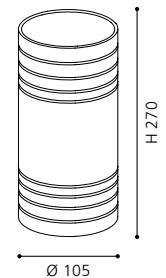

BAYMAN

table luminaire; glass with decoration, white, chrome

H 270, Ø 105

E27 1x 60W

COLLECTION: TREND

90047 AMADORA

pendant luminaire; steel, satin nickel / printed glass, white

H 1100, Ø 105; Base: Ø 120