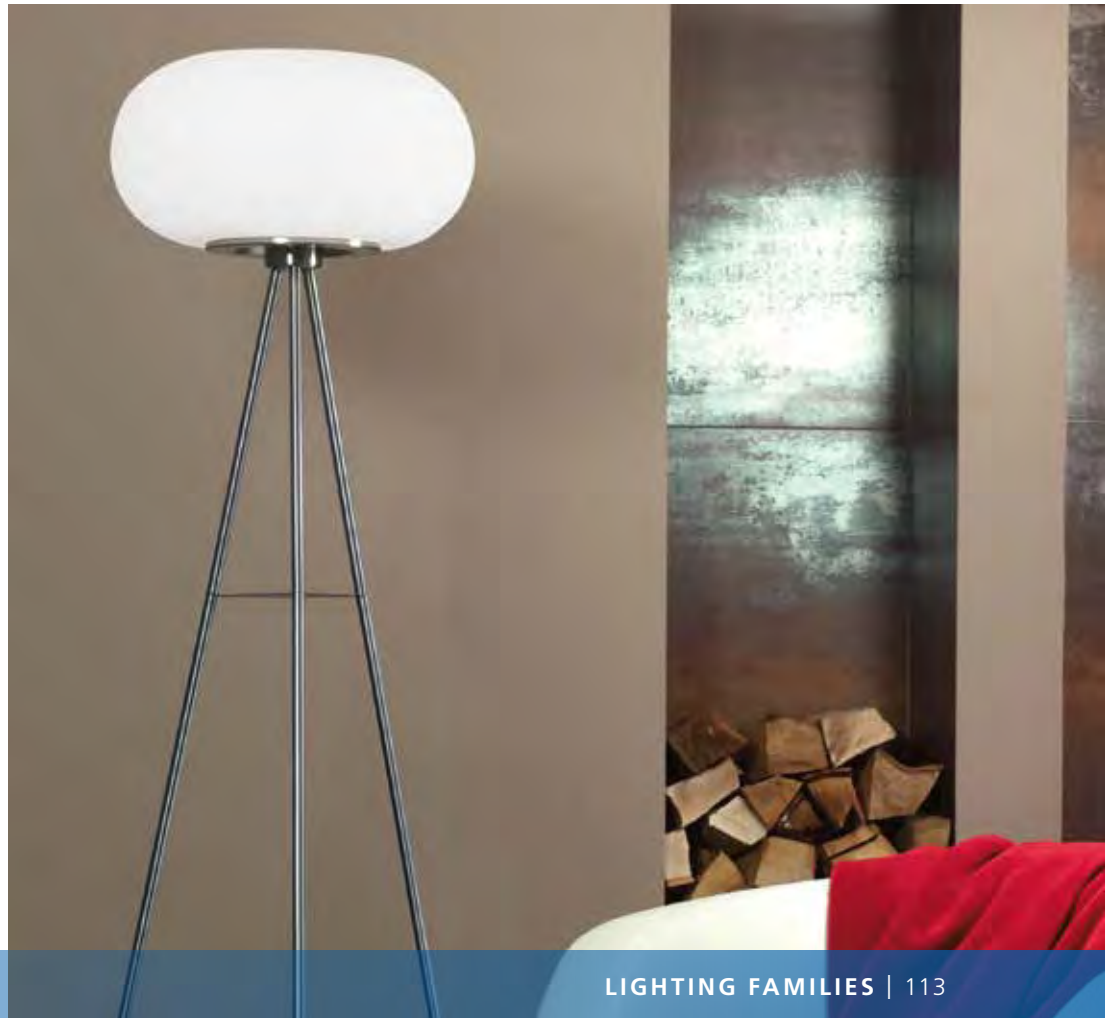

86817

OPTICA

GL1140

H 1570, Ø 350

GL1140, ET0467, ET0468
COLLECTION: **STYLE**

86816

OPTICA

GL1139

H 460, Ø 280

GL1139, ET0467, ET0468
COLLECTION: **STYLE**

86818

OPTICA

GL1139

table luminaire; steel, satin nickel / opal glass, white

H 170, Ø 280

GL1139, ET0467, ET0468
COLLECTION: **STYLE**