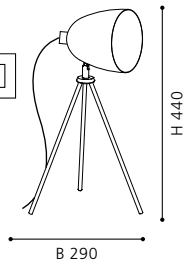

92889

DON DIEGO

B 290, H 440

E27

1x 40W

COLLECTION: TREND

92891

DON DIEGO

H 1355, Ø 600

E27

1x 60W

COLLECTION: TREND