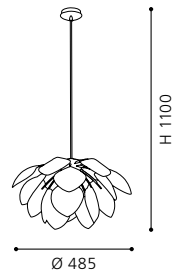

H 1100, Ø 485

9 002759 913571

E27 1x 60W