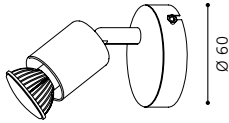

200692 BUZZ-LED

spot; steel, satin nickel

Ø 60

GU10 1x 5W

200695 BUZZ-LED

spot; steel, satin nickel

L 685, B 65

GU10 4x 5W

COLLECTION: BASIC

COLLECTION: BASIC

200693 BUZZ-LED

spot; steel, satin nickel

L 285, B 65

GU10 2x 5W

COLLECTION: BASIC

200694 BUZZ-LED

spot; steel, satin nickel

L 485, B 65

GU10 3x 5W

COLLECTION: BASIC