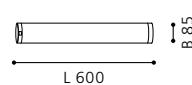

COLLECTION: BASIC