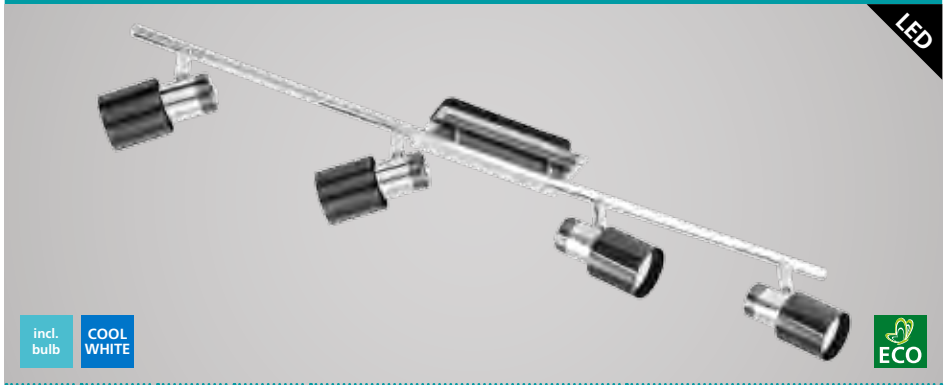

1x 5W

COLLECTION: STYLE

200674

DAVIDA 1

LED

spot; steel, chrome, black

L 780, B 70

GU10