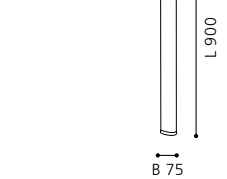

wall / ceiling luminaire; cast metal, chrome / plastic, white

L 600, B 75, H 75

ET0482
COLLECTION: STYLE

wall / ceiling luminaire; cast metal, chrome / plastic, white

L 900, B 75, H 75

ET0483
COLLECTION: STYLE