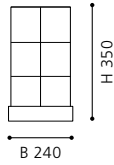

89561

SHUKO

GL1841

floor lamp, plastic, fabric / dark brown, beige

L 240, B 150, H 350

E27

1x 22W

4m

IP44

GL805

89562

SHUKO

GL1841

floor lamp, plastic, fabric / dark brown, beige

H 1175; Base: L 345, B 260

E27

2x 22W

4m

IP44

GL805