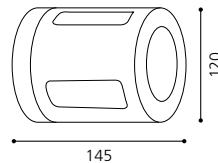

93488

MORINO

L 160, H 235, A 80

3x 2,5W 570 lm

IP44

L 160

GL3028, GL3029

91096

MORINO

L 140, H 280, A 125

4x 4,76W 840 lm

IP44

L 140

GL3028, GL3029

90172

TORBAY

H 145, Ø 120

G9 1x 40W IP54

145

GL2321

90173

TORBAY

H 145, Ø 120

G9 1x 40W IP54

145

GL2322