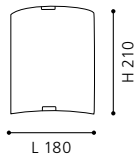

85337

MONO

GL-863

wall luminaire; steel, chrome /
satinated glass, white

L 245, B 70, A 65

GL-863
COLLECTION: BASIC

85338

MONO

GL-864

wall luminaire; steel, chrome /
satinated glass, white

L 340, B 70, A 65

GL-864
COLLECTION: BASIC

85339

MONO

GL-865

wall luminaire; steel, chrome /
satinated glass, white

L 590, B 70, A 65

GL-865
COLLECTION: BASIC

84028

GRAFIK

GL-901

wall / ceiling luminaire; steel, chrome /
satinated glass, white

L 180, H 210

GL-901
COLLECTION: BASIC

84026

GRAFIK

GL-900

wall / ceiling luminaire; steel, chrome /
satinated glass, white

L 280, H 290, A 90

GL-900
COLLECTION: BASIC

90463

GRAFIK

GL2363

wall / ceiling lamp; steel, silver / satinated glass

L 320, H 370, A 95

GL2363
COLLECTION: BASIC