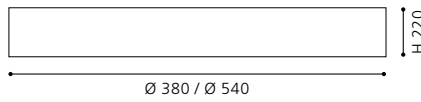

Ø 380
92412

9 002759 924126

Ø 540
92438

9 002759 924386

PINK

accessory; fabric with hook-and-loop fastener, pink

H 220

Ø 380
92413