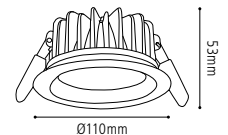

white fixed with 1.2m flex and plug
6500K

FLUX 6500K

200638 LED DOWNLIGHT

anodised brushed aluminium fixed
with 1.2m flex and plug
6500K

FLUX 6500K

200639 LED DOWNLIGHT

white fixed with 1.2m flex and plug
3000K