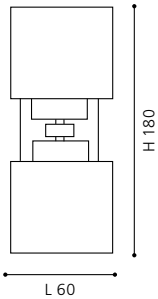

83889

SINTRA

incl. bulb

mirror luminaire; steel, chrome / crystal glass, clear, satinated

L 60, H 180, A 95

9 002759 838898

G9 2x 33W

GL-855

COLLECTION: **STYLE**

83891

SINTRA

incl. bulb

mirror luminaire; steel, chrome / crystal glass, clear, satinated

L 60, H 140, A 95

9 002759 838911

G9 1x 33W

GL-855

COLLECTION: **STYLE**

90117

BANTRY

incl. bulb

SURFACE

surface-mounted luminaire; steel, chrome / glass, clear, satinated

L 110, B 110, H 115

9 002759 901172

G9 1x 33W

GL-855

COLLECTION: **STYLE**

83922

TRESCO

incl. bulb

ceiling luminaire; steel, chrome / crystal glass, clear, satinated

L 295, B 295, H 125

9 002759 839222

G9 4x 33W

GL2548

GL-855

COLLECTION: **STYLE**