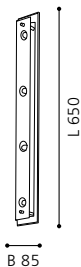

GL-935
COLLECTION: **STYLE**