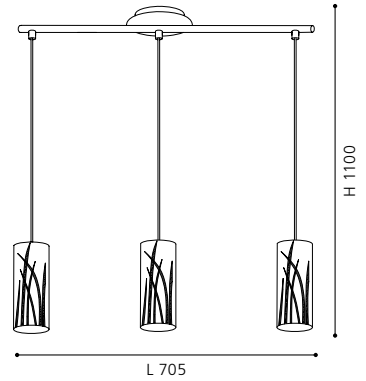

92739

RIVATO

H 1100, Ø 90

GL2887
COLLECTION: TREND

92741

RIVATO

L 705, B 90, H 1100

GL2887
COLLECTION: TREND

92742

RIVATO

L 180, H 250, A 80

GL2888
COLLECTION: TREND

92743

RIVATO

H 260, Ø 90

COLLECTION: TREND