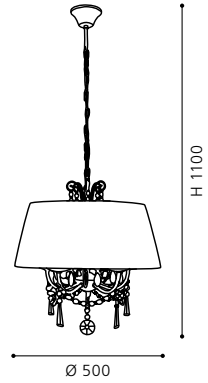

H 1100

Ø 500

GL1922, GL1923, GL1924, GL1925, S-2053
COLLECTION: AVANTGARDE

89035

DIADEMA