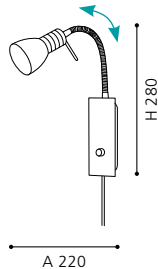

COLLECTION: **STYLE**

86428

PRINCE 1

spot; steel, satin nickel / alabaster glass, white
This lamp plugs into the wall socket, not hard wired.

L 70, H 280, A 220

9 002759 864286

E14

1x 40W