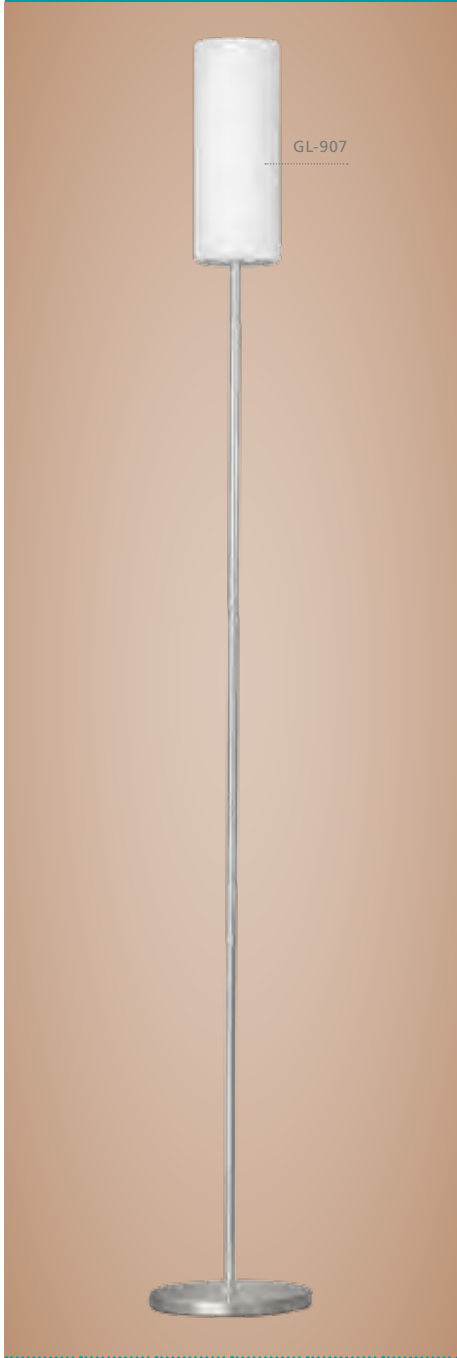

9 002759 859817

E27 1x 100W

GL-907
COLLECTION: BASIC

85982

TROY 3

floor luminaire; steel, satin nickel /
satinated glass, coated white

H 1530, Ø 105; Base: Ø 200

GL-907
COLLECTION: BASIC