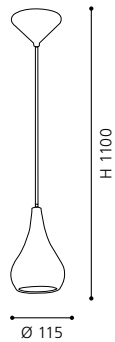

COLLECTION: TREND