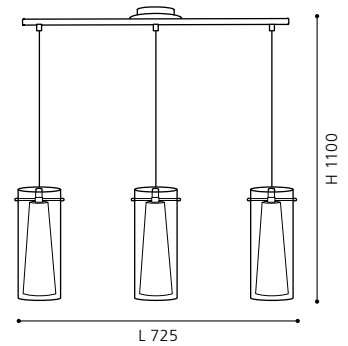

GL2336, GL2261, ET0900
COLLECTION: TREND