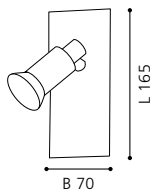

spot; steel, chrome, shiny white

L 70, H 200, A 200