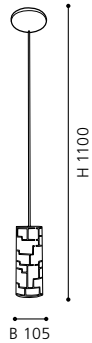

92562

BAYMAN

B 105, H 1100

E27 1x 60W

GL2806

COLLECTION: TREND

92563

BAYMAN

L 720, B 105, H 1100

E27 3x 60W

GL2806

COLLECTION: TREND

92564

BAYMAN

L 180, H 250, A 80

E14 1x 60W

GL2807

COLLECTION: TREND

91971

BAYMAN

H 270, Ø 105

E27 1x 60W

COLLECTION: TREND

91973

BAYMAN

H 270, Ø 105

E27 1x 60W

COLLECTION: TREND