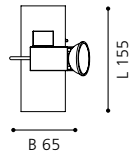

92163

PIANA

incl. bulb

spot; aluminium, chrome

L 155, B 65

9 002759 921637

GU10 1x 40W

92165

PIANA

incl. bulb

spot; aluminium, chrome

L 380, B 65

9 002759 921651

GU10 3x 40W

COLLECTION: STYLE

COLLECTION: STYLE

92164

PIANA

incl. bulb

spot; aluminium, chrome

L 250, B 65

9 002759 921644

GU10 2x 40W

92166

PIANA

incl. bulb

spot; aluminium, chrome

L 240, B 260

9 002759 921668

GU10 4x 40W

COLLECTION: STYLE

COLLECTION: STYLE