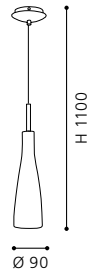

89481

ANDRIA

GL2227

pendant luminaire; steel, aluminium, aluminium / corroded glass, coated white

H 2000, Ø 385

9 002759 894818

E27 1x 100W

GL2227

COLLECTION: **STYLE**

88191

ESTRA

incl. bulb

pendant lamp; aluminium brushed / satinated glass

L 940, B 97, H 1100

9 002759 881917

G5 2x 21W

GL1935

COLLECTION: **STYLE**

88234

KAMEO 1

ET0754

GL1747

pendant luminaire; steel, satin nickel / wipe technique glass, white

H 1100, Ø 90

9 002759 882341

E14 1x 60W

GL1747, ET0754

COLLECTION: **STYLE**

87336

NORIA

ET0705

GL1356

pendant luminaire; plastic, steel, silver, chrome / satinated glass, white, clear

H 1100, Ø 152

9 002759 873363

E27 1x 100W

GL1356, ET0705

COLLECTION: **BASIC**

92761

BOLSANO

GL2879

GL2361

pendant luminaire; plastic, steel, silver, chrome / satinated glass, white, clear

H 1100, Ø 200

9 002759 927615

E27 1x 60W

GL2879, GL2361

COLLECTION: **BASIC**