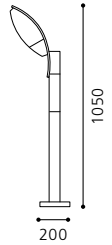

88759

PANAMA

floor lamp, steel, plastic / anthracite, white

B 110, H 500; Base: B 75, L 200, H 25

9 002759 887599

E27

1x 22W

IP44