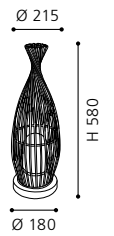

89173

LORENA

GL805

H 1130, Ø 600; Base: Ø 250

9 002759 891732

E27 1x 100W 4m IP54

GL805

89326

LORENA

GL2091

H 580, Ø 215; Base: Ø 180

9 002759 893262

E27 1x 60W 4m IP54

GL2091

89565

FERROTERRA

H 450, Ø 452; Base: Ø 195

9 002759 895655

E27 1x 100W 4m IP54

GL805