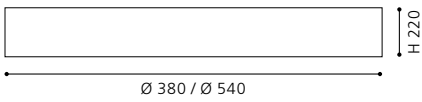

BLACK

accessory; fabric with hook-and-loop fastener, black

H 220

Ø 380
92407

9 002759 924072

Ø 540
92434

9 002759 924348

ANTHRACITE

accessory; fabric with hook-and-loop fastener, anthracite

H 220

Ø 380
92408

9 002759 924089

Ø 540
92435

9 002759 924355

TAUPE

accessory; fabric with hook-and-loop fastener, taupe

H 220

Ø 380
92409

9 002759 924096

Ø 540
92436

9 002759 924362

PURPLE

accessory; fabric with hook-and-loop fastener, purple

H 220

Ø 380
92414

9 002759 924140

Ø 540
92441

9 002759 924416

DARK BROWN

accessory; fabric with hook-and-loop fastener, dark brown

H 220

Ø 380
92415

9 002759 924157

Ø 540
92442

9 002759 924423

WHITE, BLACK

accessory; fabric with hook-and-loop fastener, white, black

H 220

Ø 380
92416

9 002759 924164

Ø 540
92443

9 002759 924430