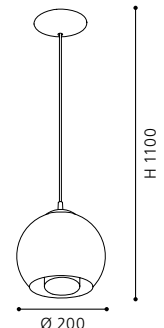

89481

ANDRIA

GL2227

pendant luminaire; steel, aluminium, aluminium / corroded glass, coated white

H 2000, Ø 385

9 002759 894818

E27 1x 100W

GL2227

COLLECTION: **STYLE**

88191

ESTRA

incl. bulb

pendant lamp; aluminium brushed / satinated glass

L 940, B 97, H 1100

9 002759 881917

G5 2x 21W

GL1935

COLLECTION: **STYLE**

88234

KAMEO 1

ET0754

GL1747

pendant luminaire; steel, satin nickel / wipe technique glass, white

H 1100, Ø 90

9 002759 882341

E14 1x 60W

GL1747, ET0754

COLLECTION: **STYLE**

87336

NORIA

ET0705

GL1356

pendant luminaire; plastic, steel, silver, chrome / satinated glass, white, clear

H 1100, Ø 152

9 002759 873363

E27 1x 100W

GL1356, ET0705

COLLECTION: **BASIC**

92761

BOLSANO

GL2879

GL2361

pendant luminaire; plastic, steel, silver, chrome / satinated glass, white, clear

H 1100, Ø 200

9 002759 927615

E27 1x 60W

GL2879, GL2361

COLLECTION: **BASIC**