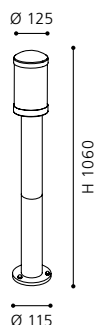

89281 BILBAO

incl. bulb

wall lamp; stainless steel, stainless steel / glass, clear

L 125, H 310, A 185

9 002759 892814

E27

1x 22W

IP44

GL2441

89282 BILBAO

incl. bulb

pedestal lamp; stainless steel, stainless steel / glass, clear

H 460, Ø 125; Base: Ø 115

9 002759 892821

E27

1x 22W

IP44

GL2441

89284 BILBAO

incl. bulb

floor lamp; stainless steel, stainless steel / glass, clear

H 2275, Ø 565; Base: Ø 200

9 002759 892845

E27

3x 22W

IP44

GL2441

89283 BILBAO

incl. bulb

floor lamp; stainless steel, stainless steel / glass, clear

H 1060, Ø 125; Base: Ø 115

9 002759 892838

E27

1x 22W

IP44

GL2441