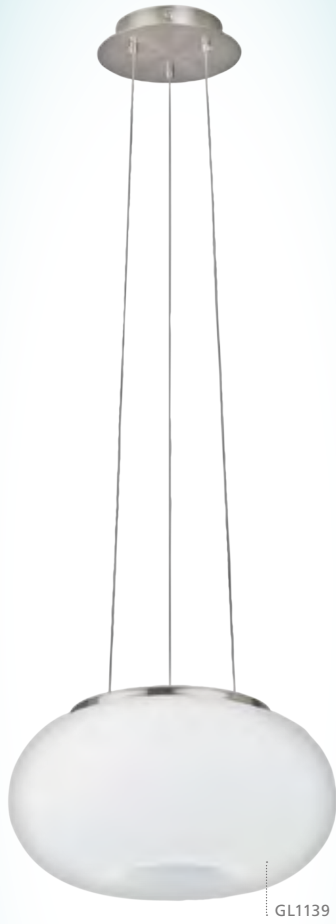

86813

OPTICA

GL1139

H 1100, Ø 280