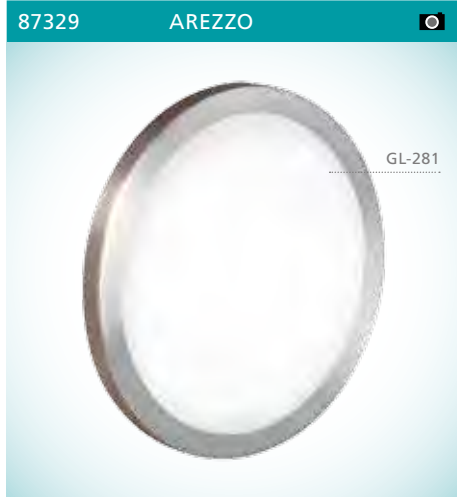

wall / ceiling luminaire; steel, satin nickel /
satinated glass, white

Ø 345, A 78

GL-281, DIV529
COLLECTION: **STYLE**