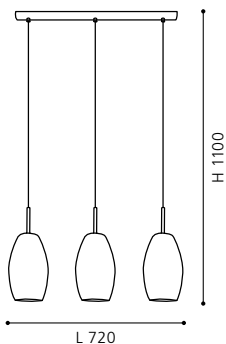

GL1954
COLLECTION: STYLE

GL1954
COLLECTION: STYLE