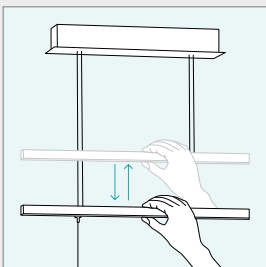

90935 TORIO

incl. bulb

WARM WHITE ECO

pendant luminaire; steel, brushed aluminium, chrome / plastic, white

L 650, H 850 - 1550

9 002759 909352

8x 2,38W 960 lm

COLLECTION: TREND

90935, 90936

These luminaires are flexible in height thanks to an adjustable drawbar.

90936 TORIO

incl. bulb

WARM WHITE ECO

pendant luminaire; steel, brushed aluminium, chrome / plastic, white

L 900, H 850 - 1550

9 002759 909369

10x 2,38W 1200 lm

COLLECTION: TREND