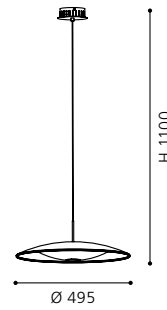

92098

JAMERA

pendant luminaire; steel, chrome / satinated glass, coated white

H 1100, Ø 495

COLLECTION: **STYLE**

92099

JAMERA

pendant luminaire; steel, white / satinated glass, coated white

H 1100, Ø 495

COLLECTION: **STYLE**