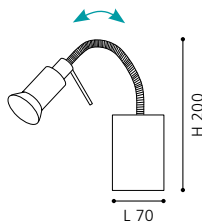

spot; steel, chrome, shiny white

L 390, B 70