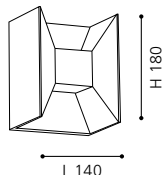

L 140, H 180, A 105

2x 2,5W 380 lm

IP44

L 140

H 180

L 160, H 175, A 125

2x 2,5W 380 lm

IP44

L 160

H 175

L 75, H 210, A 90

2x 2,5W 380 lm

IP44

A 90

H 210

GL3025

L 140, H 180, A 105

2x 2,5W 380 lm

IP44

L 140

H 180

L 160, H 175, A 125

2x 2,5W 380 lm

IP44

L 160

H 175