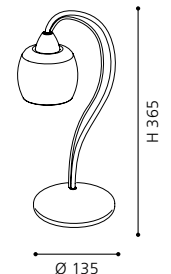

L 315, H 205, A 150

9 002759 898168

GL2189
COLLECTION: TRADITIONAL

89817 ZEPTO

table luminaire; steel, satin nickel / mosaic glass, black, white

B 190, H 365; Base: Ø 135

9 002759 898175

GL2189
COLLECTION: TRADITIONAL