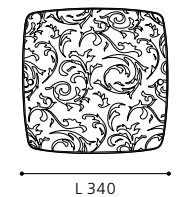

GL2230
COLLECTION: BASIC