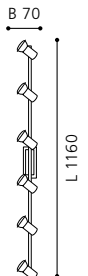

20867 ROTTELO

L 120, B 60

COLLECTION: BASIC

20868 ROTTELO

L 280, B 70

COLLECTION: BASIC

20872 ROTTELO

L 1160, B 70

COLLECTION: BASIC

20869 ROTTELO

L 260, B 240

COLLECTION: BASIC

20871 ROTTELO

L 780, B 70

COLLECTION: BASIC