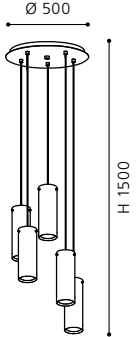

GL2260, GL2261, ET0900
COLLECTION: TREND