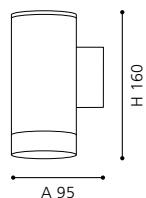

L 65, H 160, A 95

ET1408

wall lamp; stainless steel, stainless steel / plastic, satined

L 65, H 205, A 95

ET1408

wall lamp; stainless steel, stainless steel

L 65, H 150, A 95

GL1208