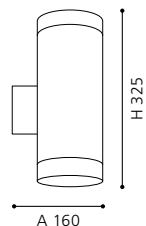

L 125, H 325, A 160

wall lamp; stainless steel, stainless steel / glass, clear