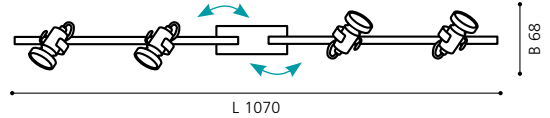

86011 TUKON

incl. bulb

spot; steel, satin nickel

L 115, B 50

9 002759 860110

GU10 1x 50W

ET0223

COLLECTION: **STYLE**

86014 TUKON

incl. bulb

spot; steel, satin nickel

L 1070, B 68

9 002759 860141

GU10 4x 50W

COLLECTION: **STYLE**

86012 TUKON

incl. bulb

spot; steel, satin nickel

L 530, B 68

9 002759 860127

GU10 2x 50W

COLLECTION: **STYLE**

86013 TUKON

incl. bulb

spot; steel, satin nickel

L 780, B 68

9 002759 860134

GU10 3x 50W

COLLECTION: **STYLE**