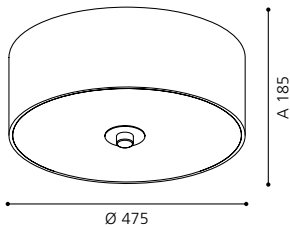

S-2118
COLLECTION: BASIC

GL1783, S-2117
COLLECTION: BASIC