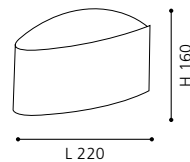

93316

ESPARTA

wall lamp; stainless steel, chrome, white

L 245, H 170, A 85

2x 2,5W 380 lm

IP44

93438

NADELA