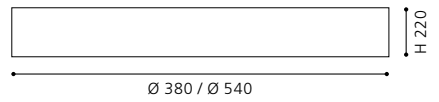

BLACK

accessory; fabric with hook-and-loop fastener, black

H 220

Ø 380
92407

9 002759 924072

Ø 540
92434

9 002759 924348

ANTHRACITE

accessory; fabric with hook-and-loop fastener, anthracite

H 220

Ø 380
92408

9 002759 924089

Ø 540
92435

9 002759 924355

TAUPE

accessory; fabric with hook-and-loop fastener, taupe

H 220

Ø 380
92409

9 002759 924096

Ø 540
92436

9 002759 924362

PURPLE

accessory; fabric with hook-and-loop fastener, purple

H 220

Ø 380
92414

9 002759 924140

Ø 540
92441

9 002759 924416

DARK BROWN

accessory; fabric with hook-and-loop fastener, dark brown

H 220

Ø 380
92415

9 002759 924157

Ø 540
92442

9 002759 924423

WHITE, BLACK

accessory; fabric with hook-and-loop fastener, white, black

H 220

Ø 380
92416

9 002759 924164

Ø 540
92443

9 002759 924430