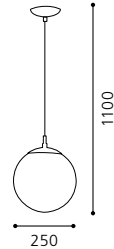

pendant luminaire; steel, satin nickel / opal glass, white