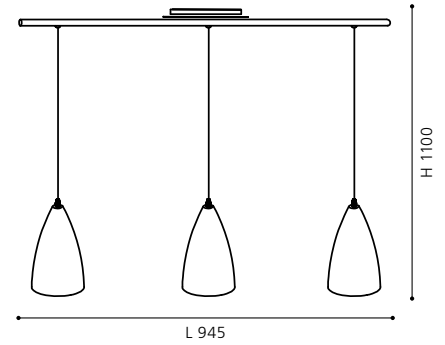

92809 GARETTO

H 1100, Ø 145

92811 GARETTO

L 945, B 145, H 1100

COLLECTION: TREND

COLLECTION: TREND

92812 GARETTO

H 1100, Ø 400

COLLECTION: TREND