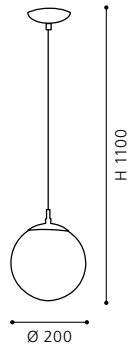

H 1100, Ø 260

GL1220
COLLECTION: **BASIC**

pendant luminaire; plastic, steel, silver, chrome / wibe technique glass, white

H 1100, Ø 200

GL2190
COLLECTION: BASIC

pendant luminaire; plastic, steel, silver, chrome / wibe technique glass, white