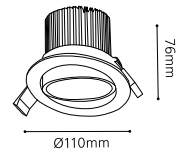

1x 15W LED 1270 lm 178° Ø 90mm

FLUX 4000K