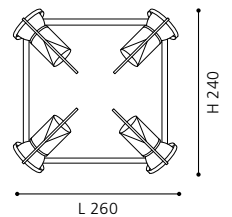

COLLECTION: **STYLE**

COLLECTION: **STYLE**