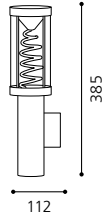

incl. bulb

wall lamp, stainless steel, glass / clear

H 385, A 112