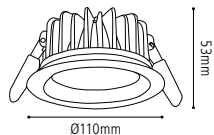

200581 LED DOWNLIGHT

200582 LED DOWNLIGHT

200583 LED DOWNLIGHT

200584 LED DOWNLIGHT

200637 LED DOWNLIGHT

200638 LED DOWNLIGHT