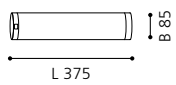

COLLECTION: BASIC