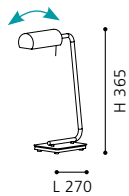

92235

NERITO

incl.
bulb

table luminaire; steel, white, chrome

L 270, B 95, H 365

9 002759 922351

G9

1x 33W

COLLECTION: BASIC

92237

NERITO

incl.
bulb

table luminaire; steel, satin nickel

L 270, B 95, H 365

9 002759 922375

G9

1x 33W

COLLECTION: BASIC