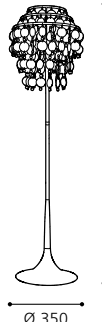

H 1550

Ø 350

ET0895
COLLECTION: TREND