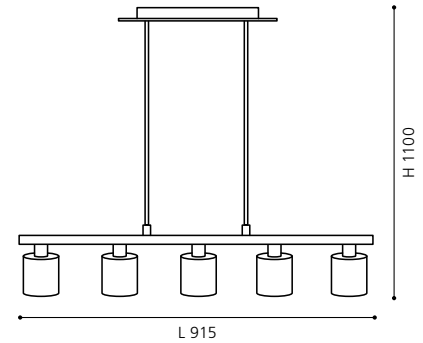

90074 ALMERA 1

L 515, H 1100

9 002759 900748

GL2265
COLLECTION: TREND

90075 ALMERA 1

L 915, H 1100

9 002759 900755

90073 ALMERA 1

H 1100, Ø 110

9 002759 900731

GL-907
COLLECTION: TREND

90076 ALMERA 1

L 180, H 250, A 75

9 002759 900762

90077 ALMERA 1

H 295, Ø 110

9 002759 900779