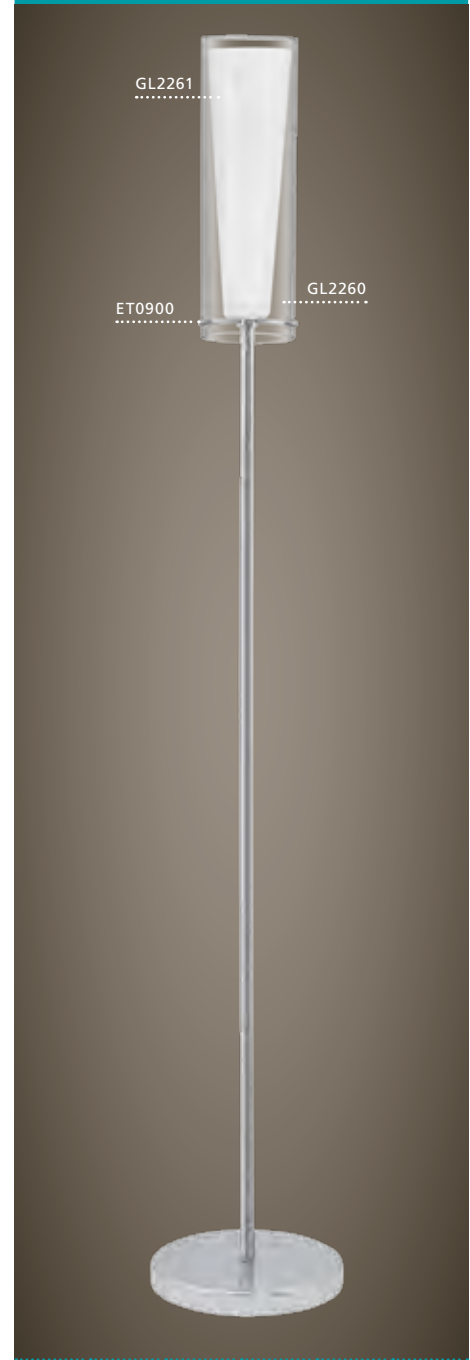

H 1100, Ø 110

GL2260, GL2261, ET0900
COLLECTION: TREND

89833 PINTO

pendant luminaire; steel, chrome / glass, opal glass, clear, white

L 725, H 1100

GL2260, GL2261, ET0900
COLLECTION: TREND

89836 PINTO

floor luminaire; steel, chrome / glass, opal glass, clear, white