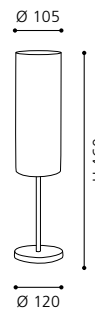

GL-907
COLLECTION: BASIC