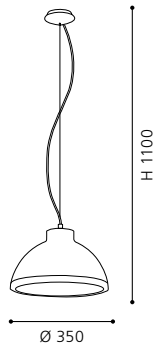

92916

DEBED

H 1100, Ø 500

9 002759 929169

E27

3x 60W

COLLECTION: BASIC

92136

DEBED

H 1100, Ø 350

9 002759 921361

E27

1x 60W

COLLECTION: BASIC

92134

DEBED

H 1100, Ø 350

9 002759 921347

E27

1x 60W

COLLECTION: BASIC