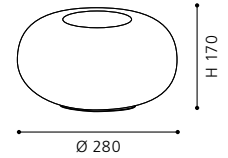

86818

OPTICA

GL1139

table luminaire; steel, satin nickel / opal glass, white

H 170, Ø 280

GL1139, ET0467, ET0468
COLLECTION: **STYLE**

PENDANTS

pendant luminaire; steel, white / plastic, white