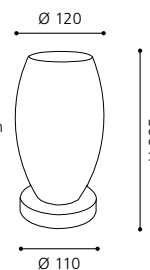

L 120, H 345, A 145

9 002759 931926

GL1954
COLLECTION: STYLE

table luminaire; steel, satin nickel / wipe technique glass, white

H 225, Ø 120; Base: Ø 110

9 002759 931933

GL1954
COLLECTION: STYLE

These luminaires come with a hand-made glass with a special wipe technique.