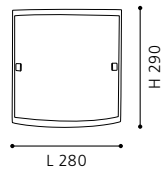

90447

CARPI

incl. bulb

wall / ceiling luminaire; steel, aluminium, white, brushed aluminium / plastic, white

Ø 300, A 75

9 002759 904470

2GX13 1x 22W

ET0893

COLLECTION: BASIC

90448

CARPI

incl. bulb

wall / ceiling luminaire; steel, aluminium, white, brushed aluminium / plastic, white

Ø 385, A 75

9 002759 904487

2GX13 1x 40W

ET0859

COLLECTION: BASIC

91256

CORRIENTE

GL2515 ET1076

wall / ceiling luminaire; steel, white, satin nickel / glass, coated white, clear

L 280, H 290, A 90

9 002759 912567

E27 1x 60W

GL2515, ET1076

COLLECTION: BASIC

91257

CORRIENTE

GL2516 ET1076

wall / ceiling luminaire; steel, white, satin nickel / glass, coated white, clear

L 380, H 380, A 90

9 002759 912574

E27 2x 60W

GL2516, ET1076

COLLECTION: BASIC