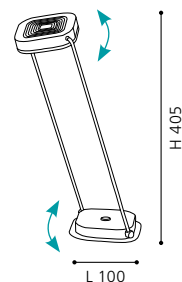

L 325, H 410; Base: Ø 130

H 370

L 100, B 100, H 405

COLLECTION: **STYLE**

L 100, B 100, H 405