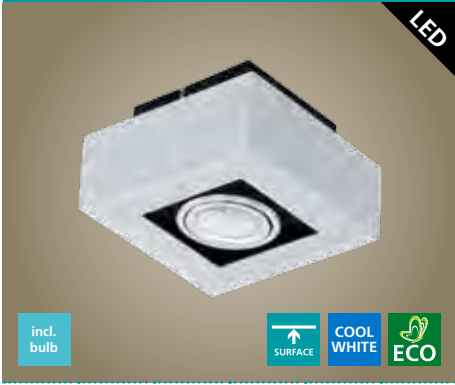

200687 LOKE 1