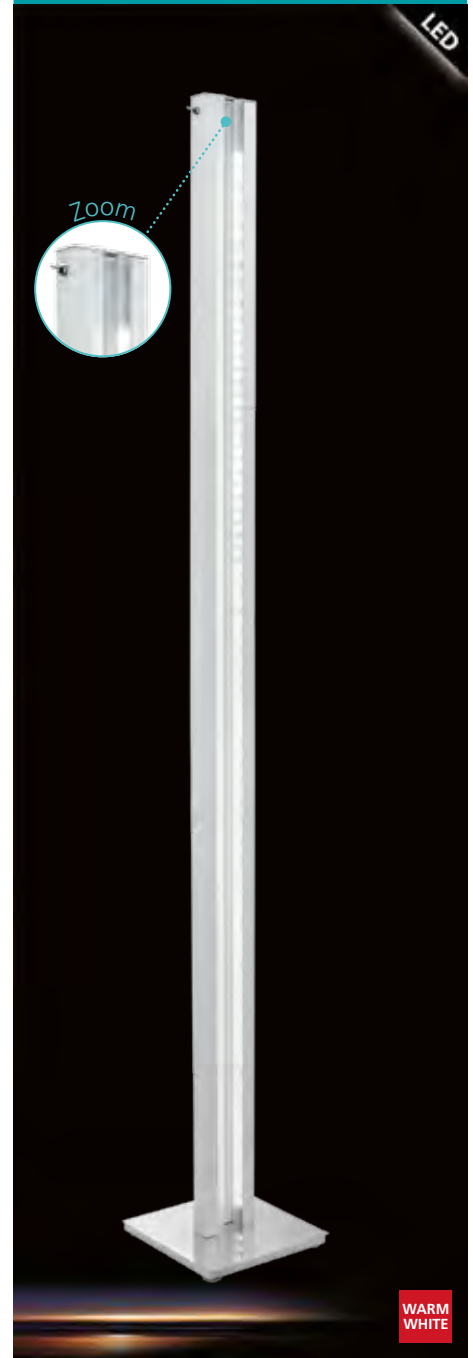

incl. bulb

table luminaire; steel, chrome, shiny white

L 190, H 340; Base: Ø 125

GU10

1x 5W

COLLECTION: BASIC

90926

LIZZANO