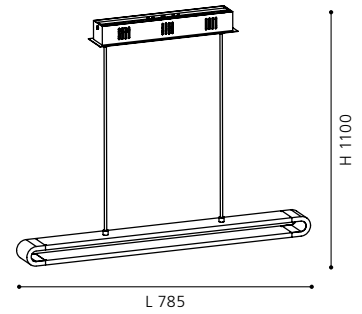

COLLECTION: AVANTGARDE