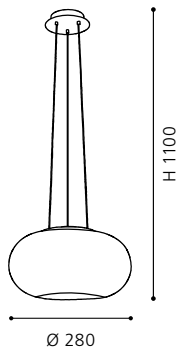

pendant luminaire; steel, satin nickel / opal glass, white

GL1139
COLLECTION: **STYLE**

86814

OPTICA