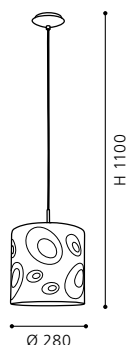

S-2033
COLLECTION: TREND

S-2030
COLLECTION: TREND