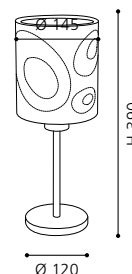

H 1100, Ø 280

S-2030
COLLECTION: TREND

L 145, H 305, A 194

H 390, Ø 145; Base: Ø 120

L 1000, B 150, H 1100

S-20312
COLLECTION: TREND