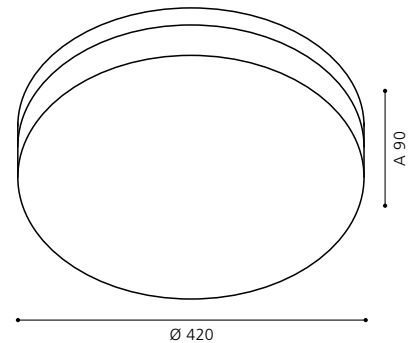

COLLECTION: STYLE