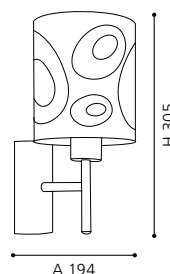

S-2033
COLLECTION: TREND