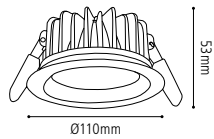

200581 LED DOWNLIGHT

200582 LED DOWNLIGHT

200583 LED DOWNLIGHT

200584 LED DOWNLIGHT

200637 LED DOWNLIGHT

200638 LED DOWNLIGHT