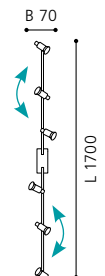

20851

ERIDAN

spot; steel, satin nickel

L 580, B 70

COLLECTION: BASIC

20852

ERIDAN

spot; steel, satin nickel

L 885, B 70

COLLECTION: BASIC

20853

ERIDAN

spot; steel, satin nickel

L 1700, B 70

COLLECTION: BASIC