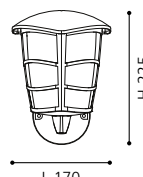

L 170, H 225, A 190