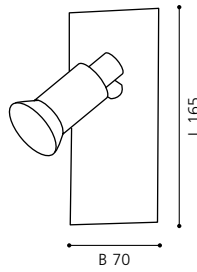

20847 ERIDAN

L 165, B 70

COLLECTION: BASIC

20848 ERIDAN

L 70, H 200, A 200

COLLECTION: BASIC

20849 ERIDAN

L 390, B 70

COLLECTION: BASIC

20854 ERIDAN

Ø 210

COLLECTION: BASIC