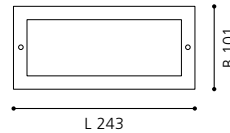

E27

1x 60W

234 x 87

IP44

GL1605

88576

ZIMBA

recessed lamp; cast aluminium, silver / satinated glass, white