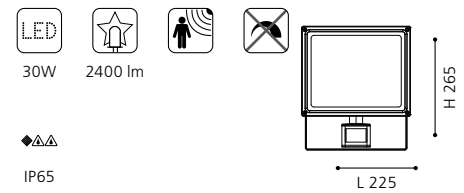

200741 FAEDO

wall lamp; aluminium, silver / glass, clear
2m SAA flex & plug
6500K

L 135, H 115, A 100

200742 FAEDO

wall lamp; aluminium, silver / glass, clear
2m SAA flex & plug
6500K

L 180, H 165, A 105

200743 FAEDO

wall lamp; aluminium, silver / glass, clear
2m SAA flex & plug
6500K

L 225, H 205, A 135

200744 FAEDO

120°, 10 m,
5 - 720 sec.

wall lamp; aluminium, silver / glass, clear, manual
override sensor, 2m SAA flex & plug
6500K

L 115, H 175, A 100

200745 FAEDO

120°, 10 m,
5 - 720 sec.

wall lamp; aluminium, silver / glass, clear, manual
override sensor, 2m SAA flex & plug
6500K

L 180, H 220, A 105

200746 FAEDO

120°, 10 m,
5 - 720 sec.

wall lamp; aluminium, silver / glass, clear, manual
override sensor, 2m SAA flex & plug
6500K

L 225, H 265, A 135