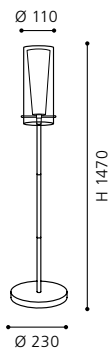

90309

PINTO NERO

floor luminaire; steel, satin nickel /
smoked glass, opal glass, black-transparent, white

H 1470, Ø 110; Base: Ø 230

E27

1x 60W

GL2336, GL2261, ET0900
COLLECTION: TREND