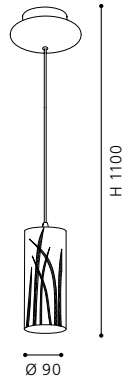

92739

RIVATO

H 1100, Ø 90

GL2887
COLLECTION: TREND

92741

RIVATO

L 705, B 90, H 1100

GL2887
COLLECTION: TREND

92742

RIVATO

L 180, H 250, A 80

GL2888
COLLECTION: TREND

92743

RIVATO

H 260, Ø 90

COLLECTION: TREND