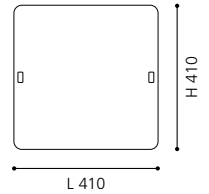

21458

BORG0

L 335, H 335

GL-382, ET0236, ET1119
COLLECTION: BASIC

21457

BORG0

L 410, H 410

GL-598, ET0236, ET1119
COLLECTION: BASIC

21578

BORG0

L 510, H 510, A 120

GL-599, ET0236, ET1119
COLLECTION: BASIC