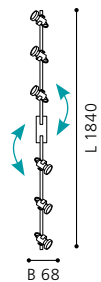

COLLECTION: **STYLE**

86428

PRINCE 1

spot; steel, satin nickel / alabaster glass, white
This lamp plugs into the wall socket, not hard wired.

L 70, H 280, A 220

9 002759 864286

E14

1x 40W