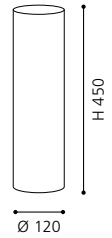

81827 GEO

GL-512

H 200, Ø 100; Base: Ø 100

9 002759 818272

E14 1x 60W

GL-512
COLLECTION: BASIC

81828 GEO

GL-513

H 350, Ø 120; Base: Ø 120

9 002759 818289

E27 1x 100W

GL-513
COLLECTION: BASIC

81829 GEO

GL-514

H 450, Ø 120; Base: Ø 120

9 002759 818296

E27 1x 100W

GL-514
COLLECTION: BASIC

91242 GEO

H 200, Ø 100

9 002759 912420

E14 1x 60W

COLLECTION: BASIC

91243 GEO

H 350, Ø 120

9 002759 912437

E27 1x 60W

COLLECTION: BASIC