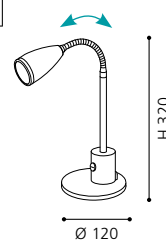

table luminaire; steel, anthracite, chrome

H 320; Base: Ø 120

COLLECTION: TREND

table luminaire; steel, purple, chrome

H 320; Base: Ø 120

COLLECTION: TREND

table luminaire; steel, green, chrome

L 105, B 140, H 370