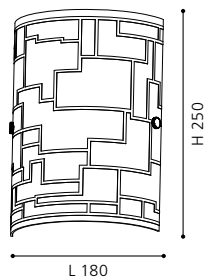

92562

BAYMAN

B 105, H 1100

E27 1x 60W

GL2806

COLLECTION: TREND

92563

BAYMAN

L 720, B 105, H 1100

E27 3x 60W

GL2806

COLLECTION: TREND

92564

BAYMAN

L 180, H 250, A 80

E14 1x 60W

GL2807

COLLECTION: TREND

91971

BAYMAN

H 270, Ø 105

E27 1x 60W

COLLECTION: TREND

91973

BAYMAN

H 270, Ø 105

E27 1x 60W

COLLECTION: TREND