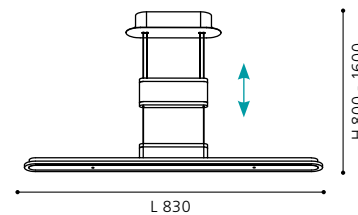

24W 1862 lm

IP54

COLLECTION: STYLE

L 830, B 80, H 800 - 1600

L 830, B 80, H 800 - 1600

COLLECTION: **STYLE**

COLLECTION: **STYLE**

92795, 200628
The adjustable drawbar of this luminaire shines up- and downwards.