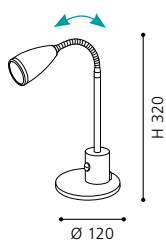

COLLECTION: TREND