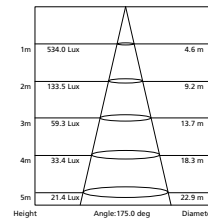

200581 LED DOWNLIGHT

200582 LED DOWNLIGHT

200583 LED DOWNLIGHT

200584 LED DOWNLIGHT

200637 LED DOWNLIGHT

200638 LED DOWNLIGHT