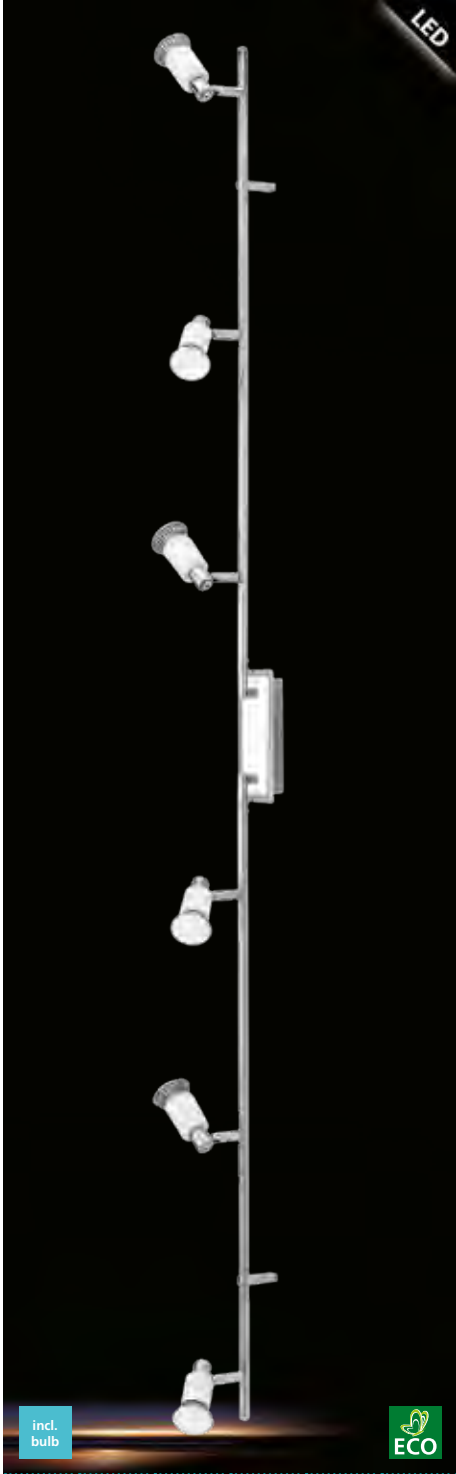

COLLECTION: BASIC

COLLECTION: BASIC

COLLECTION: BASIC

20863

ERIDAN

LED

incl. bulb

spot; steel, chrome, shiny white