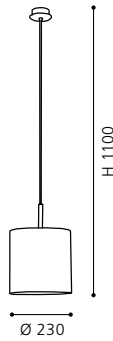

COLLECTION: BASIC