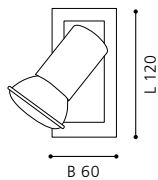

20867 ROTTELO

L 120, B 60

COLLECTION: BASIC

20868 ROTTELO

L 280, B 70

COLLECTION: BASIC

20872 ROTTELO

L 1160, B 70

COLLECTION: BASIC

20869 ROTTELO

L 260, B 240

COLLECTION: BASIC

20871 ROTTELO

L 780, B 70

COLLECTION: BASIC