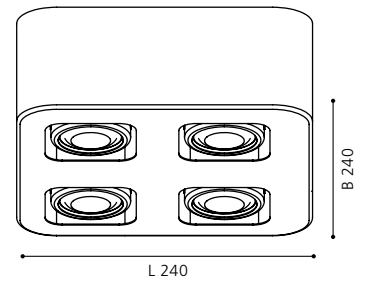

COLLECTION: TREND