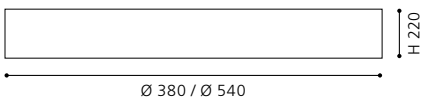

Ø 540
92444

9 002759 924447

WHITE WITH DECOR

accessory; fabric with hook-and-loop fastener, white with decor

H 220

Ø 380
92418

9 002759 924188

Ø 540
92445