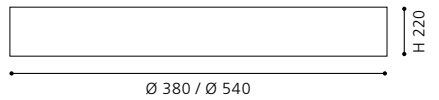

accessory; fabric with hook-and-loop fastener, white, black

H 220

Ø 380
92416

9 002759 924164

Ø 540
92443

9 002759 924430

WHITE

accessory; fabric with hook-and-loop fastener, white