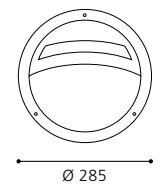

E27

1x 15W

IP44