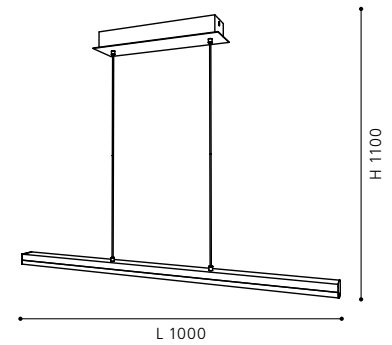

90899

AINA

L 1000, B 80, H 1100

9 002759 908997

3x 6W 1564 lm
(3x 12LED)

COLLECTION: **STYLE**