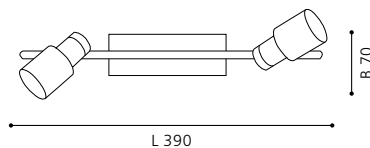

COLLECTION: STYLE