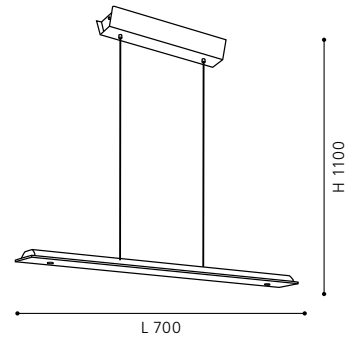

L 700, B 70, H 1100

2x 9W

COLLECTION: BASIC

93294 LED LORA

ceiling luminaire; steel, chrome / opal glass, white

Ø 320, A 70

18W 1506 lm

IP54