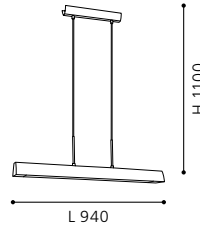

89481

ANDRIA

GL2227

pendant luminaire; steel, aluminium, aluminium / corroded glass, coated white

H 2000, Ø 385

9 002759 894818

E27 1x 100W

GL2227

COLLECTION: **STYLE**

88191

ESTRA

incl. bulb

pendant lamp; aluminium brushed / satinated glass

L 940, B 97, H 1100

9 002759 881917

G5 2x 21W

GL1935

COLLECTION: **STYLE**

88234

KAMEO 1

ET0754

GL1747

pendant luminaire; steel, satin nickel / wipe technique glass, white

H 1100, Ø 90

9 002759 882341

E14 1x 60W

GL1747, ET0754

COLLECTION: **STYLE**

87336

NORIA

ET0705

GL1356

pendant luminaire; plastic, steel, silver, chrome / satinated glass, white, clear

H 1100, Ø 152

9 002759 873363

E27 1x 100W

GL1356, ET0705

COLLECTION: **BASIC**

92761

BOLSANO

GL2879

GL2361

pendant luminaire; plastic, steel, silver, chrome / satinated glass, white, clear

H 1100, Ø 200

9 002759 927615

E27 1x 60W

GL2879, GL2361

COLLECTION: **BASIC**