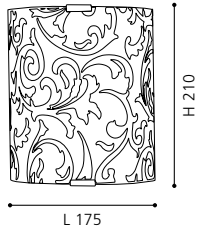

91245

GRAFIK

wall / ceiling luminaire; steel, chrome / printed glass, white

L 175, H 210, A 85

E27

1x 60W

GL2623

COLLECTION: BASIC

91244

GRAFIK

wall / ceiling luminaire; steel, chrome / printed glass, white

L 280, H 290, A 85

E27

1x 60W

GL2622

COLLECTION: BASIC