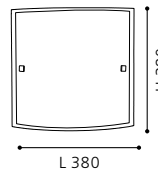

wall / ceiling luminaire; steel, white / glass, coated white, clear

L 280, H 305, A 90