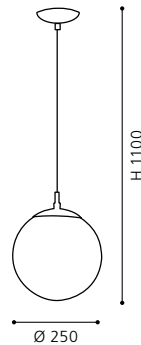

GL2192
COLLECTION: BASIC