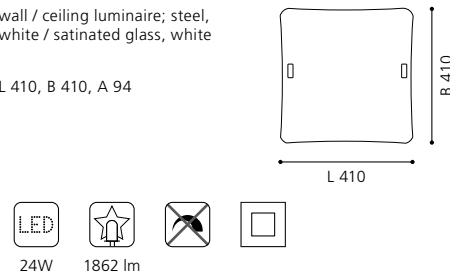

GL-598, ET0236, ET1119
COLLECTION: BASIC