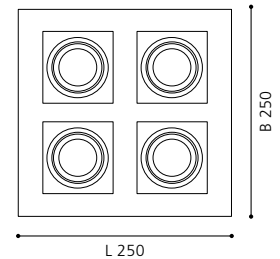

L 250, B 140, A 75

GU10 2x 5W

COLLECTION: STYLE

200691 LOKE 1

surface-mounted luminaire; aluminium, steel, brushed aluminium, chrome, black

L 250, B 250, A 75

GU10 4x 5W

COLLECTION: STYLE