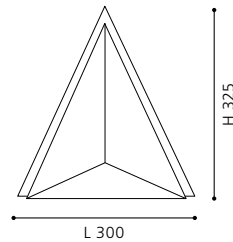

wall lamp; stainless steel, stainless steel, silver / satinated glass, white

L 300, H 325, A 160

9 002759 837587

E27

1x 60W

IP44