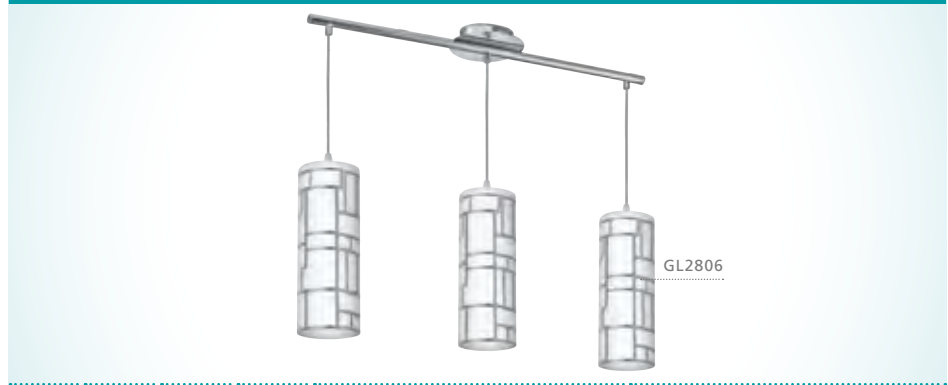

E27 1x 60W

GL2806

COLLECTION: TREND

92563

BAYMAN

pendant luminaire; steel, chrome / glass with decoration, white, chrome

L 720, B 105, H 1100

E27 3x 60W