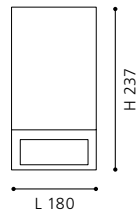

86993

ARKTIC

wall lamp; stainless steel, stainless steel / satinated glass, white

L 180, H 237, A 105

9 002759 869939

E27

1x 60W

IP44

GL1184

83758

TRIGO

wall lamp; stainless steel, stainless steel, silver / satinated glass, white

L 300, H 325, A 160

9 002759 837587

E27

1x 60W

IP44

GL-917