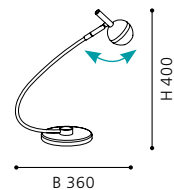

COLLECTION: STYLE

COLLECTION: STYLE

COLLECTION: STYLE