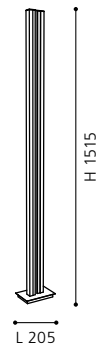

WARM WHITE

floor luminaire; aluminium, chrome / plastic, white

L 205, B 205, H 1515

5x 6W (5x 12LED)

2607 lm

COLLECTION: AVANTGARDE

table luminaire; aluminium, steel, chrome / corroded glass, white

L 325, H 410; Base: Ø 130