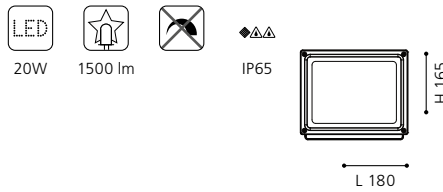

200741 FAEDO

wall lamp; aluminium, silver / glass, clear
2m SAA flex & plug
6500K

L 135, H 115, A 100

200742 FAEDO

wall lamp; aluminium, silver / glass, clear
2m SAA flex & plug
6500K

L 180, H 165, A 105

200743 FAEDO

wall lamp; aluminium, silver / glass, clear
2m SAA flex & plug
6500K

L 225, H 205, A 135

200744 FAEDO

120°, 10 m,
5 - 720 sec.

wall lamp; aluminium, silver / glass, clear, manual
override sensor, 2m SAA flex & plug
6500K

L 115, H 175, A 100

200745 FAEDO

120°, 10 m,
5 - 720 sec.

wall lamp; aluminium, silver / glass, clear, manual
override sensor, 2m SAA flex & plug
6500K

L 180, H 220, A 105

200746 FAEDO

120°, 10 m,
5 - 720 sec.

wall lamp; aluminium, silver / glass, clear, manual
override sensor, 2m SAA flex & plug
6500K

L 225, H 265, A 135