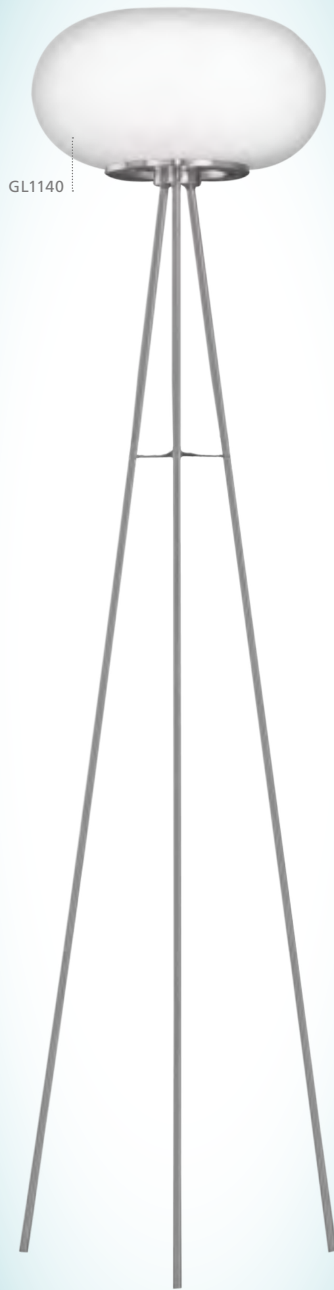

GL1141

pendant luminaire; steel, satin nickel / opal glass, white

H 1100, Ø 450

GL1141
COLLECTION: **STYLE**

86817

OPTICA

GL1140

floor luminaire; steel, satin nickel / opal glass, white