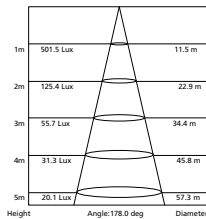

1x 15W LED 1150 lm 178° Ø 90mm

FLUX 3000K

200641 LED DOWNLIGHT

anodised brushed aluminium fixed
with 1.2m flex and plug
3000K

1x 15W LED 1150 lm 178° Ø 90mm

FLUX 3000K

200642 LED DOWNLIGHT

white fixed with 1.2m flex and plug
4000K