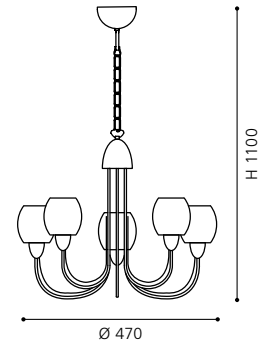

L 770, H 1100

9 002759 895860

GL2262
COLLECTION: TRADITIONAL

89815 ZEPTO

pendant luminaire; steel, satin nickel / mosaic glass, black, white

H 1100, Ø 470

9 002759 898151

GL2189
COLLECTION: TRADITIONAL