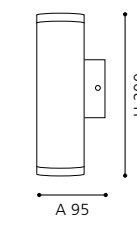

L 65, H 200, A 95