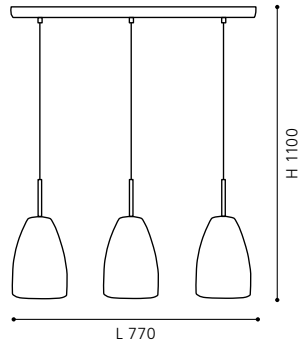

GL2189
COLLECTION: TRADITIONAL

GL2262
COLLECTION: TRADITIONAL