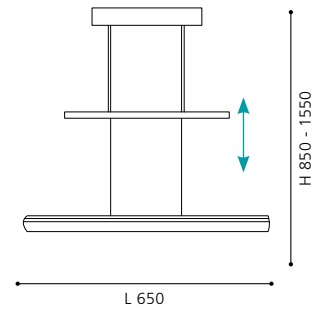

90935 TORIO

incl. bulb

WARM WHITE ECO

pendant luminaire; steel, brushed aluminium, chrome / plastic, white

L 650, H 850 - 1550

9 002759 909352

8x 2,38W 960 lm

COLLECTION: TREND

90935, 90936

These luminaires are flexible in height thanks to an adjustable drawbar.

90936 TORIO

incl. bulb

WARM WHITE ECO

pendant luminaire; steel, brushed aluminium, chrome / plastic, white

L 900, H 850 - 1550

9 002759 909369

10x 2,38W 1200 lm

COLLECTION: TREND