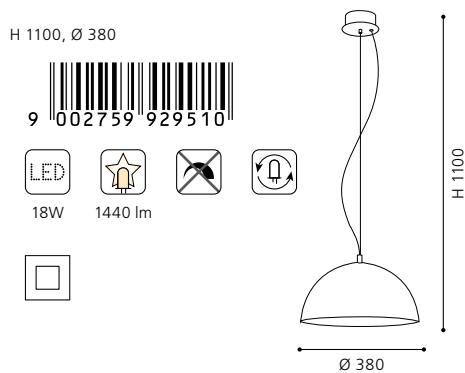

COLLECTION: TREND