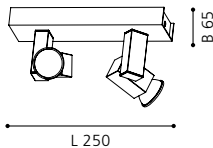

92163

PIANA

incl. bulb

spot; aluminium, chrome

L 155, B 65

9 002759 921637

GU10 1x 40W

92165

PIANA

incl. bulb

spot; aluminium, chrome

L 380, B 65

9 002759 921651

GU10 3x 40W

COLLECTION: STYLE

COLLECTION: STYLE

92164

PIANA

incl. bulb

spot; aluminium, chrome

L 250, B 65

9 002759 921644

GU10 2x 40W

92166

PIANA

incl. bulb

spot; aluminium, chrome

L 240, B 260

9 002759 921668

GU10 4x 40W

COLLECTION: STYLE

COLLECTION: STYLE