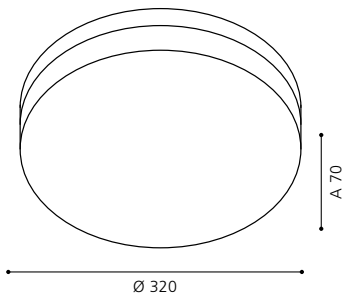

93294 LED LORA

Ø 320, A 70

18W 1506 lm

IP54

COLLECTION: STYLE

93295 LED LORA

Ø 420, A 90

24W 1862 lm

IP54

COLLECTION: STYLE

200631 LED LORA

Ø 320, A 70

18W 1506 lm

IP54

COLLECTION: STYLE

200632 LED LORA

Ø 420, A 90

24W 1862 lm

IP54

COLLECTION: STYLE