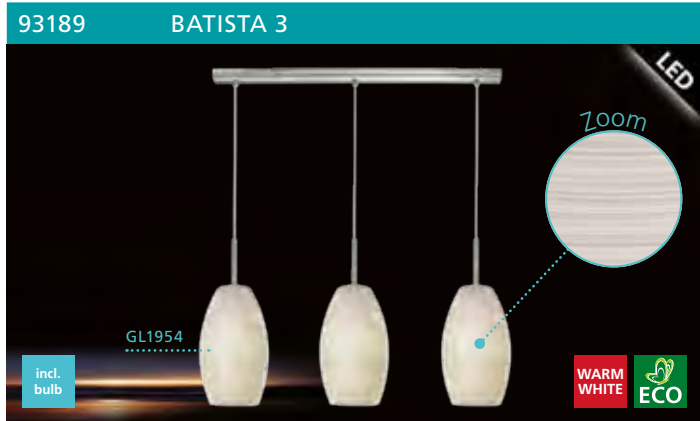

22W 9W

COLLECTION: AVANTGARDE

93006

These lamps create different types of illumination adjustable comfortably with a remote control (included with the lamp): direct light in cosy warm white and/or indirect light in many colours for individual lighting atmospheres.