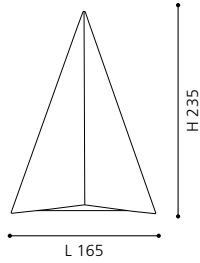

COLLECTION: **STYLE**