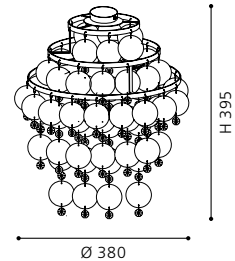

ET0895

COLLECTION: TREND

90221 CHIPSY

ET0895

ceiling luminaire; steel, chrome / shell, crystal, pearly, clear

H 395, Ø 380

9 002759 902216

E27 1x 60W