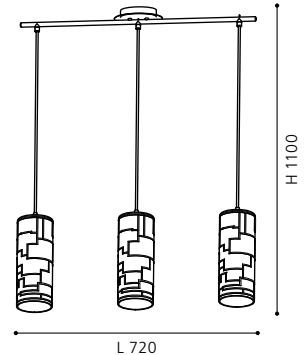

E27 1x 60W

GL2806

COLLECTION: TREND

92563

BAYMAN

pendant luminaire; steel, chrome / glass with decoration, white, chrome

L 720, B 105, H 1100

E27 3x 60W