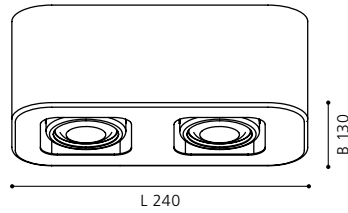

COLLECTION: TREND