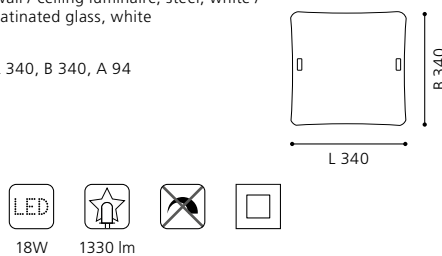

Ø 480, A 95

COLLECTION: BASIC

wall / ceiling luminaire; steel, white / satinated glass, white

L 340, B 340, A 94

GL-382, ET0236, ET1119
COLLECTION: BASIC

wall / ceiling luminaire; steel, white / satinated glass, white