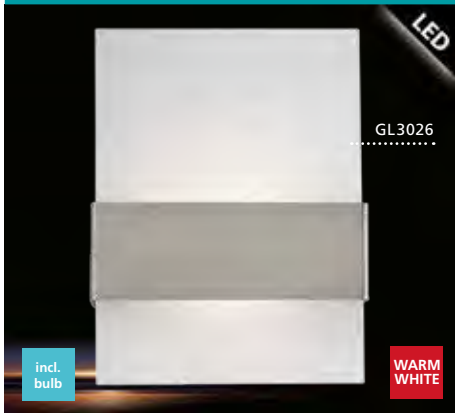

93316

ESPARTA

wall lamp; stainless steel, chrome, white

L 245, H 170, A 85

2x 2,5W 380 lm

IP44

93438

NADELA