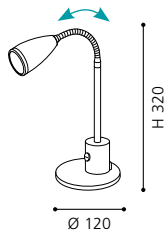

GU10

1x 2,5W

COLLECTION: TREND