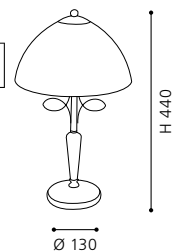

These luminaires come with a hand-made glass with a special wibe technique.

89136

BELUGA

table luminaire; steel, antique brown / wibe technique glass, champagner

H 440, Ø 260; Base: Ø 130

9 002759 891367

E14 1x 60W