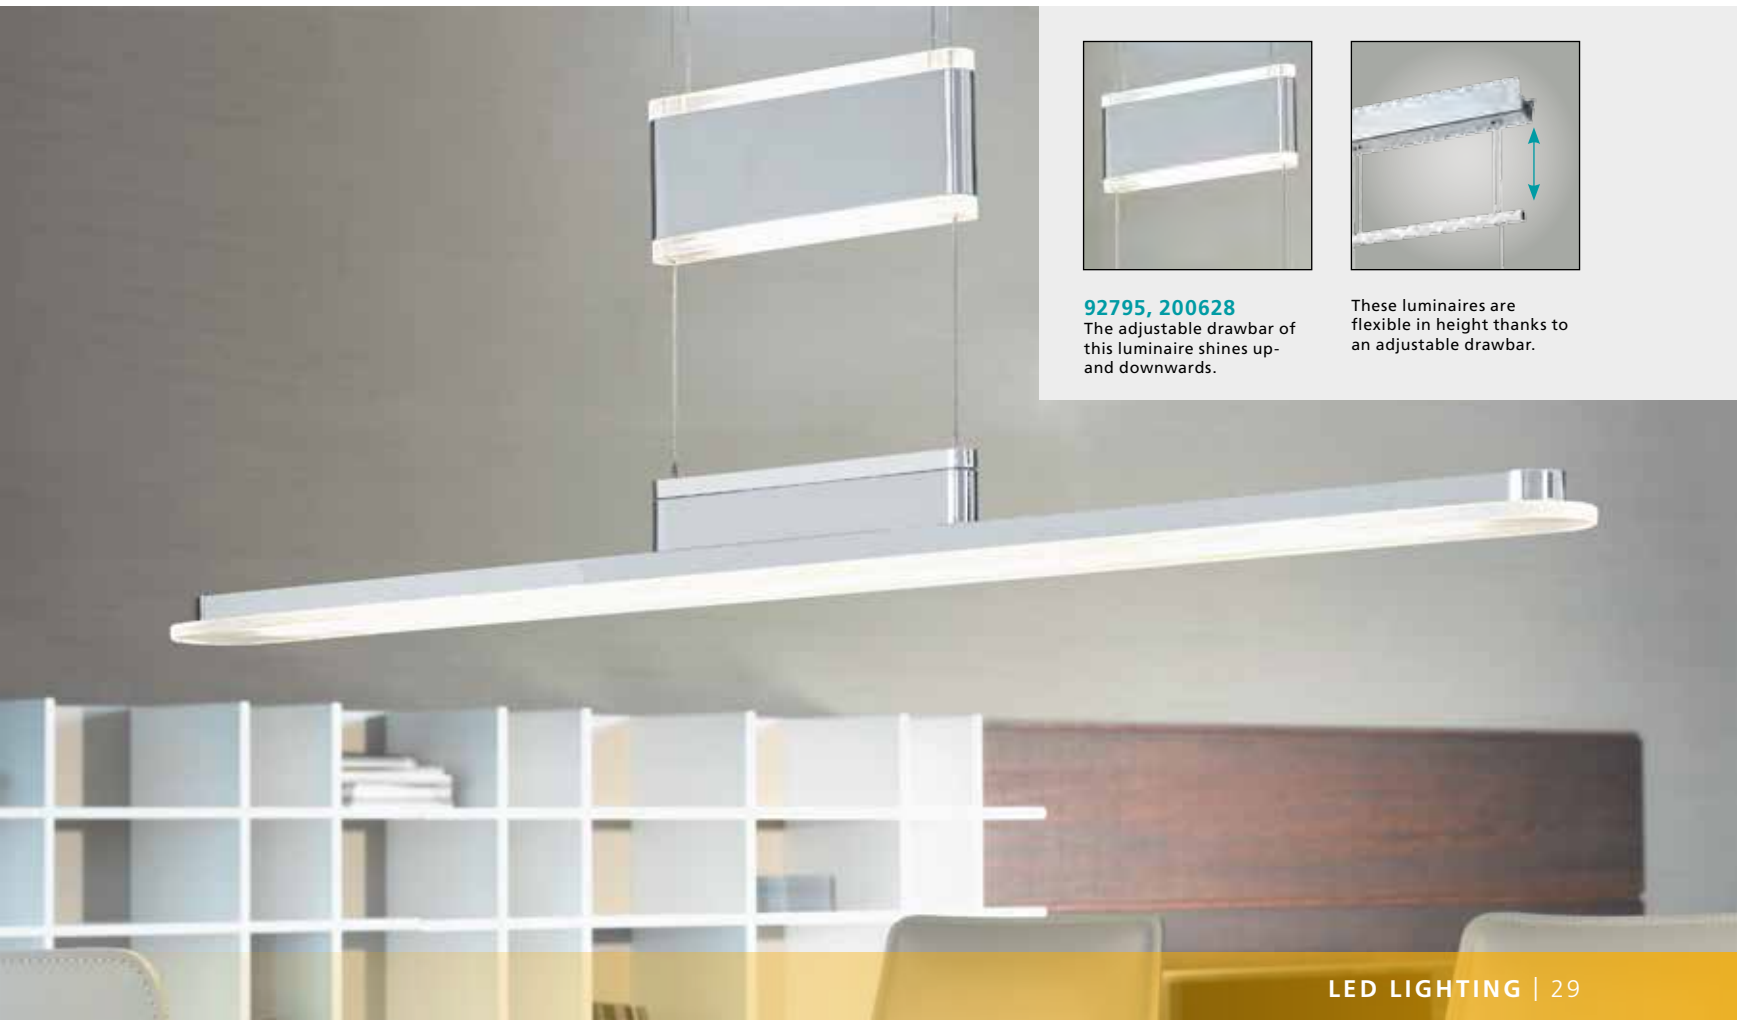

ceiling luminaire; steel, chrome / opal glass, white

Ø 320, A 70

18W 1506 lm

IP54

COLLECTION: STYLE

200632 LED LORA

ceiling luminaire; steel, chrome / opal glass, white

Ø 420, A 90

24W 1862 lm

IP54

COLLECTION: STYLE

L 830, B 80, H 800 - 1600

L 830, B 80, H 800 - 1600

COLLECTION: **STYLE**

COLLECTION: **STYLE**

92795, 200628
The adjustable drawbar of this luminaire shines up- and downwards.

These luminaires are flexible in height thanks to an adjustable drawbar.

91753

This luminaire is flexible in height thanks to an adjustable telescop.

91753

ALEANDRO

incl. bulb

WARM WHITE ECO

pendant luminaire; steel, chrome / opal glass, white