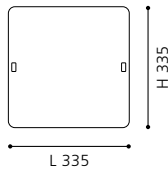

21458

BORG0

L 335, H 335

GL-382, ET0236, ET1119
COLLECTION: BASIC

21457

BORG0

L 410, H 410

GL-598, ET0236, ET1119
COLLECTION: BASIC

21578

BORG0

L 510, H 510, A 120

GL-599, ET0236, ET1119
COLLECTION: BASIC