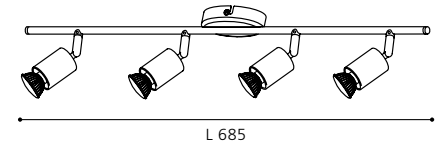

200692 BUZZ-LED

spot; steel, satin nickel

Ø 60

GU10 1x 5W

200695 BUZZ-LED

spot; steel, satin nickel

L 685, B 65

GU10 4x 5W

COLLECTION: BASIC

COLLECTION: BASIC

200693 BUZZ-LED

spot; steel, satin nickel

L 285, B 65

GU10 2x 5W

COLLECTION: BASIC

200694 BUZZ-LED

spot; steel, satin nickel

L 485, B 65

GU10 3x 5W

COLLECTION: BASIC