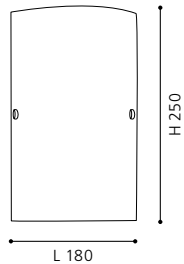

85977

TROY 3

GL-907

pendant luminaire; steel, satin nickel /
satinated glass, coated white

H 1100, Ø 105; Base: Ø 120

9 002759 859770

E27 1x 60W

GL-907
COLLECTION: BASIC

85978

TROY 3

GL-907

pendant luminaire; steel, satin nickel /
satinated glass, coated white

L 720, B 105, H 1100

9 002759 859787

E27 3x 60W

GL-907
COLLECTION: BASIC

85979

TROY 3

GL-995

ET0293

wall luminaire; steel, satin nickel /
satinated glass, white

L 180, H 250, A 75

9 002759 859794

E14 1x 60W

GL-995, ET0293
COLLECTION: BASIC

85981

TROY 3

GL-907

table luminaire; steel, satin nickel /
satinated glass, coated white

H 460, Ø 105; Base: Ø 120

9 002759 859817

E27 1x 100W

GL-907
COLLECTION: BASIC