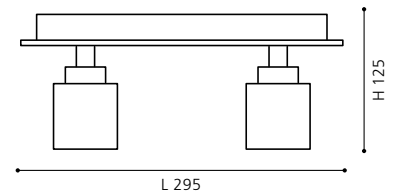

GL-855

COLLECTION: **STYLE**