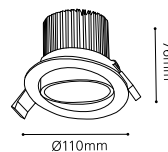

1x 15W LED 1380 lm 178° Ø 90mm

FLUX 6500K