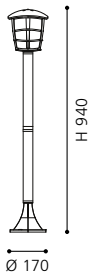

L 170, B 170, H 940; Base: Ø 170