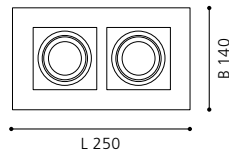

200687 LOKE 1

surface-mounted luminaire; aluminium, steel, brushed aluminium, chrome, black

L 140, B 140, A 75

GU10 1x 5W

COLLECTION: STYLE

200689 LOKE 1

surface-mounted luminaire; aluminium, steel, brushed aluminium, chrome, black

L 360, B 140, A 75

GU10 3x 5W

COLLECTION: STYLE

200688 LOKE 1

surface-mounted luminaire; aluminium, steel, brushed aluminium, chrome, black

L 250, B 140, A 75

GU10 2x 5W

COLLECTION: STYLE

200691 LOKE 1

surface-mounted luminaire; aluminium, steel, brushed aluminium, chrome, black

L 250, B 250, A 75

GU10 4x 5W

COLLECTION: STYLE