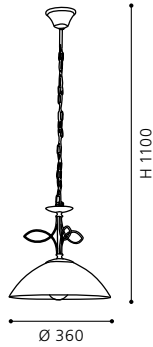

89133

BELUGA

GL1736

pendant luminaire; steel, antique brown / wibe technique glass, champagner

H 1100, Ø 360

9 002759 891336

E27 1x 100W

GL1736

COLLECTION: TRADITIONAL

89134

BELUGA

GL2000

pendant luminaire; steel, antique brown / wibe technique glass, champagner

L 860, B 260, H 680

9 002759 891343

E27 2x 60W

GL2000

COLLECTION: TRADITIONAL

These luminaires come with a hand-made glass with a special wibe technique.

89136

BELUGA

table luminaire; steel, antique brown / wibe technique glass, champagner

H 440, Ø 260; Base: Ø 130

9 002759 891367

E14 1x 60W

GL2000

COLLECTION: TRADITIONAL