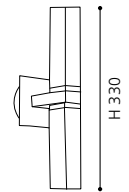

A 115

GL1755
COLLECTION: **STYLE**

87219

PALMERA