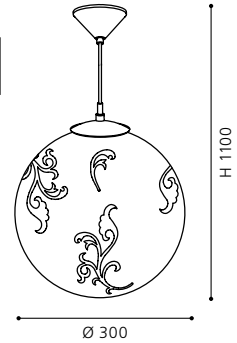

90741 REBECCA

H 1100, Ø 200

9 002759 907419

E27 1x 60W

GL2421
COLLECTION: TREND

90742 REBECCA

H 1100, Ø 250

9 002759 907426

E27 1x 60W

90743 REBECCA

H 1100, Ø 300

9 002759 907433

E27 1x 60W

90043 SCALEA 1

Ø 315, A 100

9 002759 900434

E27 1x 60W

GL2228
COLLECTION: BASIC

90044 SCALEA 1

L 340, B 340, A 90

9 002759 900441

E27 2x 60W

90045 SCALEA 1

L 410, B 410, A 100

9 002759 900458

E27 2x 60W