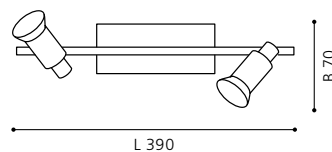

20847 ERIDAN

L 165, B 70

COLLECTION: BASIC

20848 ERIDAN

L 70, H 200, A 200

COLLECTION: BASIC

20849 ERIDAN

L 390, B 70

COLLECTION: BASIC

20854 ERIDAN

Ø 210

COLLECTION: BASIC