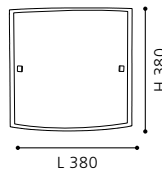

wall / ceiling luminaire; steel, white / glass, coated white, clear

L 380, H 380, A 90