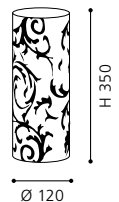

COLLECTION: BASIC