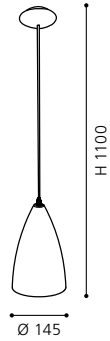

92809 GARETTO

H 1100, Ø 145

92811 GARETTO

L 945, B 145, H 1100

COLLECTION: TREND

COLLECTION: TREND

92812 GARETTO

H 1100, Ø 400

COLLECTION: TREND