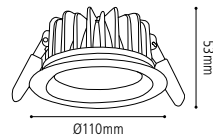

200581 LED DOWNLIGHT

200582 LED DOWNLIGHT

200583 LED DOWNLIGHT

200584 LED DOWNLIGHT

200637 LED DOWNLIGHT

200638 LED DOWNLIGHT