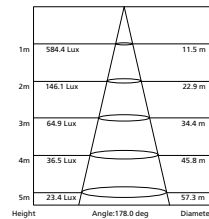

1x 15W LED 1270 lm 178° Ø 90mm

FLUX 4000K