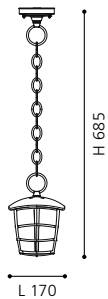

L 170, B 170, H 685