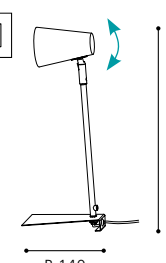

COLLECTION: STYLE