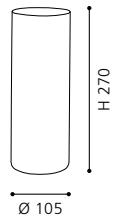

88505

BLOB 1

table luminaire; wipe technique glass, white

H 270, Ø 105; Base: Ø 105

9 002759 885052

E27 1x 100W

COLLECTION: BASIC

82462