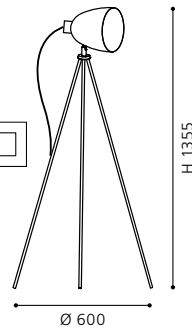

floor luminaire; steel, white, chrome

H 1355, Ø 600

E27

1x 60W

COLLECTION: TREND

table luminaire; steel, white, chrome

H 320; Base: Ø 120

COLLECTION: TREND