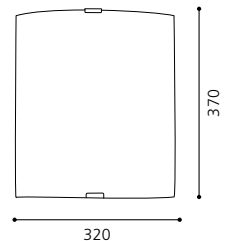

85337

MONO

GL-863

wall luminaire; steel, chrome /
satinated glass, white

L 245, B 70, A 65

GL-863
COLLECTION: BASIC

85338

MONO

GL-864

wall luminaire; steel, chrome /
satinated glass, white

L 340, B 70, A 65

GL-864
COLLECTION: BASIC

85339

MONO

GL-865

wall luminaire; steel, chrome /
satinated glass, white

L 590, B 70, A 65

GL-865
COLLECTION: BASIC

84028

GRAFIK

GL-901

wall / ceiling luminaire; steel, chrome /
satinated glass, white

L 180, H 210

GL-901
COLLECTION: BASIC

84026

GRAFIK

GL-900

wall / ceiling luminaire; steel, chrome /
satinated glass, white

L 280, H 290, A 90

GL-900
COLLECTION: BASIC

90463

GRAFIK

GL2363

wall / ceiling lamp; steel, silver / satinated glass

L 320, H 370, A 95

GL2363
COLLECTION: BASIC