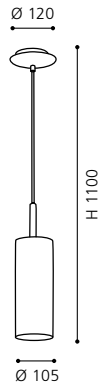

85977

TROY 3

GL-907

pendant luminaire; steel, satin nickel /
satinated glass, coated white

H 1100, Ø 105; Base: Ø 120

9 002759 859770

E27 1x 60W

GL-907
COLLECTION: BASIC

85978

TROY 3

GL-907

pendant luminaire; steel, satin nickel /
satinated glass, coated white

L 720, B 105, H 1100

9 002759 859787

E27 3x 60W

GL-907
COLLECTION: BASIC

85979

TROY 3

GL-995

ET0293

wall luminaire; steel, satin nickel /
satinated glass, white

L 180, H 250, A 75

9 002759 859794

E14 1x 60W

GL-995, ET0293
COLLECTION: BASIC

85981

TROY 3

GL-907

table luminaire; steel, satin nickel /
satinated glass, coated white

H 460, Ø 105; Base: Ø 120

9 002759 859817

E27 1x 100W

GL-907
COLLECTION: BASIC