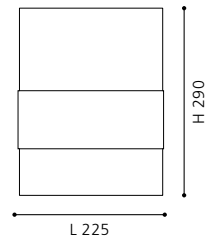

L 225

H 290

GL1186, GL1347

COLLECTION: BASIC

89038

TRAMP