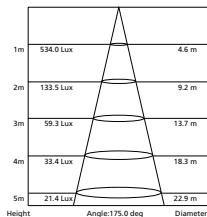

200581 LED DOWNLIGHT

200582 LED DOWNLIGHT

200583 LED DOWNLIGHT

200584 LED DOWNLIGHT

200637 LED DOWNLIGHT

200638 LED DOWNLIGHT