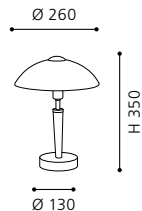

GL-996

COLLECTION: BASIC