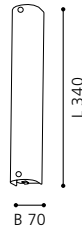

85337

MONO

GL-863

wall luminaire; steel, chrome /
satinated glass, white

L 245, B 70, A 65

GL-863
COLLECTION: BASIC

85338

MONO

GL-864

wall luminaire; steel, chrome /
satinated glass, white

L 340, B 70, A 65

GL-864
COLLECTION: BASIC

85339

MONO

GL-865

wall luminaire; steel, chrome /
satinated glass, white

L 590, B 70, A 65

GL-865
COLLECTION: BASIC

84028

GRAFIK

GL-901

wall / ceiling luminaire; steel, chrome /
satinated glass, white

L 180, H 210

GL-901
COLLECTION: BASIC

84026

GRAFIK

GL-900

wall / ceiling luminaire; steel, chrome /
satinated glass, white

L 280, H 290, A 90

GL-900
COLLECTION: BASIC

90463

GRAFIK

GL2363

wall / ceiling lamp; steel, silver / satinated glass

L 320, H 370, A 95

GL2363
COLLECTION: BASIC