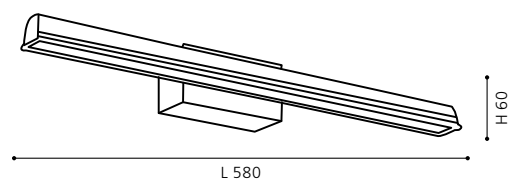

GL2695

COLLECTION: LED