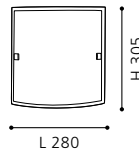

wall / ceiling luminaire; steel, white / glass, coated white, clear

L 280, H 305, A 90