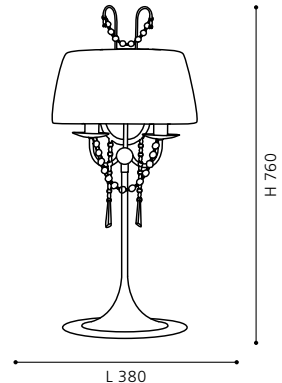

H 760

L 380

GL1922, GL1923, GL1924, S-2052
COLLECTION: AVANTGARDE