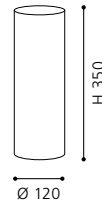

81827 GEO

GL-512

H 200, Ø 100; Base: Ø 100

9 002759 818272

E14 1x 60W

GL-512
COLLECTION: BASIC

81828 GEO

GL-513

H 350, Ø 120; Base: Ø 120

9 002759 818289

E27 1x 100W

GL-513
COLLECTION: BASIC

81829 GEO

GL-514

H 450, Ø 120; Base: Ø 120

9 002759 818296

E27 1x 100W

GL-514
COLLECTION: BASIC

91242 GEO

H 200, Ø 100

9 002759 912420

E14 1x 60W

COLLECTION: BASIC

91243 GEO

H 350, Ø 120

9 002759 912437

E27 1x 60W

COLLECTION: BASIC