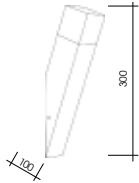

86948

MADRAS

incl. bulb

wall lamp; aluminium

H 300, A 100

9 002759 869489

G9 1x 40W

GL-855
COLLECTION: **STYLE**

86949

MADRAS

incl. bulb

wall lamp; aluminium

H 194, A 80, B 55

9 002759 869496

G9 2x 40W

GL-855
COLLECTION: **STYLE**

87327

ONO

incl. bulb

wall luminaire; aluminium, anodised aluminium

H 176, Ø 65, A 90

9 002759 873271

GU10 2x 50W

COLLECTION: **STYLE**

87018

MADRAS

incl. bulb

wall luminaire; aluminium, aluminium

L 75, H 106, A 100

9 002759 870188

GU10 1x 50W

COLLECTION: **STYLE**

87019

MADRAS

incl. bulb

wall luminaire; aluminium, aluminium

L 75, H 180, A 100

9 002759 870195

GU10 2x 50W

COLLECTION: **STYLE**

87326

ONO

incl. bulb

wall lamp; anodised aluminium

H 128, Ø 65, A 90

9 002759 873264

G10 1x 50W

COLLECTION: **STYLE**