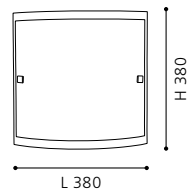

90447

CARPI

incl. bulb

wall / ceiling luminaire; steel, aluminium, white, brushed aluminium / plastic, white

Ø 300, A 75

9 002759 904470

2GX13 1x 22W

ET0893

COLLECTION: BASIC

90448

CARPI

incl. bulb

wall / ceiling luminaire; steel, aluminium, white, brushed aluminium / plastic, white

Ø 385, A 75

9 002759 904487

2GX13 1x 40W

ET0859

COLLECTION: BASIC

91256

CORRIENTE

GL2515 ET1076

wall / ceiling luminaire; steel, white, satin nickel / glass, coated white, clear

L 280, H 290, A 90

9 002759 912567

E27 1x 60W

GL2515, ET1076

COLLECTION: BASIC

91257

CORRIENTE

GL2516 ET1076

wall / ceiling luminaire; steel, white, satin nickel / glass, coated white, clear

L 380, H 380, A 90

9 002759 912574

E27 2x 60W

GL2516, ET1076

COLLECTION: BASIC