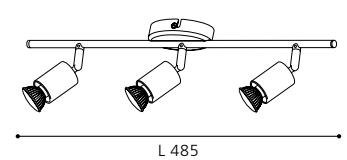

COLLECTION: BASIC