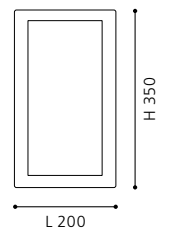

87182 PARK 5

wall lamp; cast aluminium, silver / satinated glass, white

L 200, H 350, A 100

GL-804

87184 PARK 5

wall lamp; cast aluminium, anthracite / satinated glass, white

L 200, H 350, A 100

GL-804