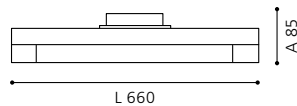

L 660

A 85

ET0787

COLLECTION: STYLE

89039

TRAMP