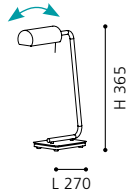

92235

NERITO

incl.
bulb

table luminaire; steel, white, chrome

L 270, B 95, H 365

9 002759 922351

G9

1x 33W

COLLECTION: BASIC

92237

NERITO

incl.
bulb

table luminaire; steel, satin nickel

L 270, B 95, H 365

9 002759 922375

G9

1x 33W

COLLECTION: BASIC