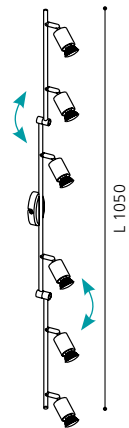

200696

BUZZ-LED

LED

incl. bulb

COOL WHITE
ECO

spot; steel, satin nickel

L 1050, B 65

GU10

6x 5W

COLLECTION: BASIC