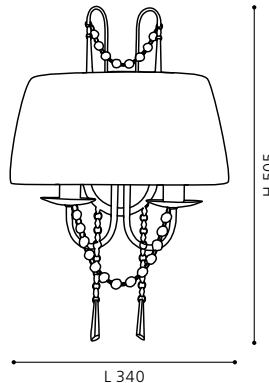

H 505

L 340

GL1922, GL1924, GL1474, S-2054
COLLECTION: AVANTGARDE

89969

DIADEMA