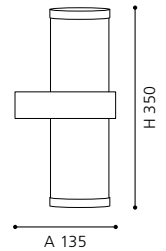

86541 BEVERLY

L 200, H 350, A 135

E27

2x 60W

IP44

GL1079

88109 SEVILLA

Ø 285, A 83

E27

1x 15W

IP44

GL1611