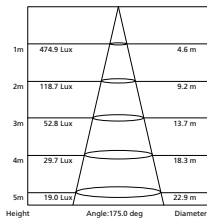

These luminaires come with spot heads that can be adjusted easily.

200581 LED DOWNLIGHT

white fixed with 1.2m flex and plug
3000K

FLUX 3000K

200582 LED DOWNLIGHT

anodised brushed aluminium fixed
with 1.2m flex and plug
3000K