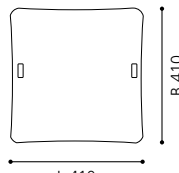

GL-598, ET0236, ET1119
COLLECTION: BASIC