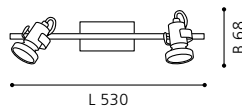

86011 TUKON

incl. bulb

spot; steel, satin nickel

L 115, B 50

9 002759 860110

GU10 1x 50W

ET0223

COLLECTION: **STYLE**

86014 TUKON

incl. bulb

spot; steel, satin nickel

L 1070, B 68

9 002759 860141

GU10 4x 50W

COLLECTION: **STYLE**

86012 TUKON

incl. bulb

spot; steel, satin nickel

L 530, B 68

9 002759 860127

GU10 2x 50W

COLLECTION: **STYLE**

86013 TUKON

incl. bulb

spot; steel, satin nickel

L 780, B 68

9 002759 860134

GU10 3x 50W

COLLECTION: **STYLE**