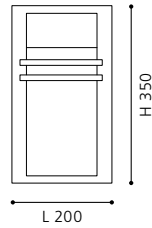

83432 PARK

L 200, H 350, A 145

GL-803

83433 PARK

L 200, H 350, A 145

GL-803

87182 PARK 5

L 200, H 350, A 100

GL-804

87184 PARK 5

L 200, H 350, A 100

GL-804