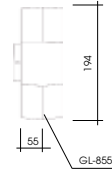

86948

MADRAS

incl. bulb

wall lamp; aluminium

H 300, A 100

9 002759 869489

G9 1x 40W

GL-855
COLLECTION: **STYLE**

86949

MADRAS

incl. bulb

wall lamp; aluminium

H 194, A 80, B 55

9 002759 869496

G9 2x 40W

GL-855
COLLECTION: **STYLE**

87327

ONO

incl. bulb

wall luminaire; aluminium, anodised aluminium

H 176, Ø 65, A 90

9 002759 873271

GU10 2x 50W

COLLECTION: **STYLE**

87018

MADRAS

incl. bulb

wall luminaire; aluminium, aluminium

L 75, H 106, A 100

9 002759 870188

GU10 1x 50W

COLLECTION: **STYLE**

87019

MADRAS

incl. bulb

wall luminaire; aluminium, aluminium

L 75, H 180, A 100

9 002759 870195

GU10 2x 50W

COLLECTION: **STYLE**

87326

ONO

incl. bulb

wall lamp; anodised aluminium

H 128, Ø 65, A 90

9 002759 873264

G10 1x 50W

COLLECTION: **STYLE**