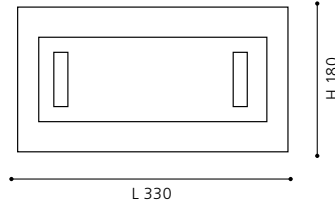

90639 TANO 1

L 330, H 180, A 60

91348 SANIA 1

L 245, H 170, A 85

GL2401
COLLECTION: STYLE

COLLECTION: STYLE

91229 SANIA 1

L 240, H 160, A 95

COLLECTION: STYLE