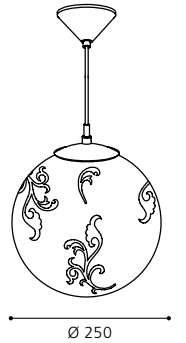

GL2423
COLLECTION: TREND