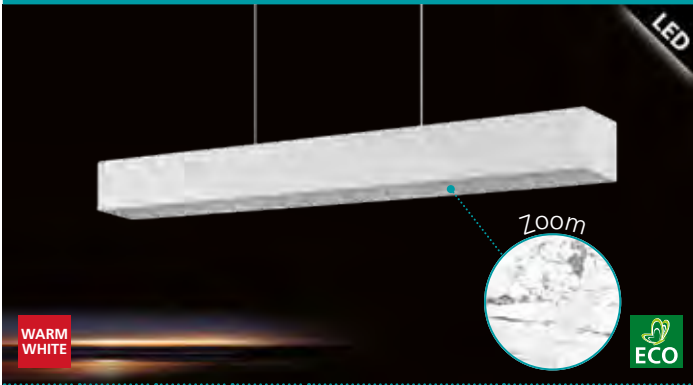

93345 COLLADA

pendant luminaire; steel, white, silver

L 680, B 60, H 1100