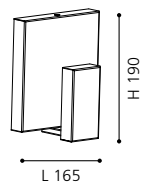

93255

FONTELA

incl. bulb

WARM WHITE

wall lamp; cast aluminium, white

L 240, H 175, A 140

2x 2,5W 380 lm

IP44

93317

PARDELA

incl. bulb

WARM WHITE

wall lamp; galvanized steel, white

L 165, H 190, A 95

2x 2,5W 380 lm

IP44