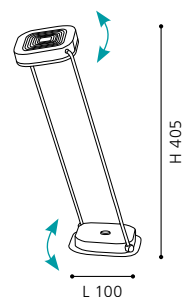

GL2478
COLLECTION: **STYLE**

clip luminaire; aluminium, steel, chrome / corroded glass, white

H 370

GL2478
COLLECTION: **STYLE**

table luminaire; aluminium, steel, white, chrome

L 100, B 100, H 405

COLLECTION: **STYLE**