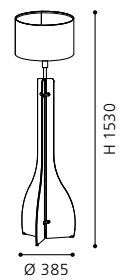

CASALE

floor luminaire; steel, glass, chrome, transparent / fabric with hook-and-loop fastener, white

H 1530, Ø 385

9 002759 922283

E27 1x 60W

S-2285

92396

MY CHOICE