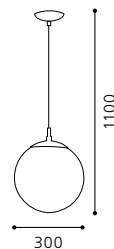

H 1100, Ø 200

9 002759 852610

E27

1x 60W

GL-912

COLLECTION: **STYLE**

H 1100, Ø 250

9 002759 852627

E27

1x 60W

GL-913

COLLECTION: **STYLE**

H 1100, Ø 300

9 002759 852634

E27

1x 60W

GL-914

COLLECTION: **STYLE**