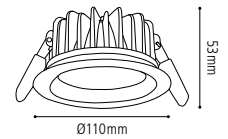

200581 LED DOWNLIGHT

200582 LED DOWNLIGHT

200583 LED DOWNLIGHT

200584 LED DOWNLIGHT

200637 LED DOWNLIGHT

200638 LED DOWNLIGHT