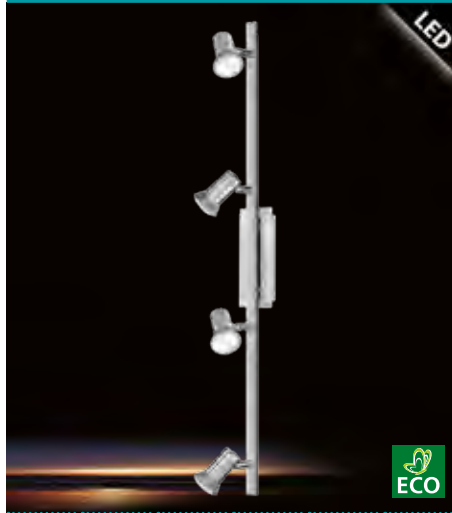

L 1160, B 70

COLLECTION: BASIC

20869 ROTTELO

spot; steel, satin nickel, chrome

L 260, B 240

COLLECTION: BASIC

20871 ROTTELO

spot; steel, satin nickel, chrome