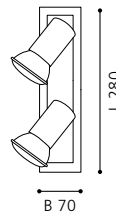

20867 ROTTELO

L 120, B 60

COLLECTION: BASIC

20868 ROTTELO

L 280, B 70

COLLECTION: BASIC

20872 ROTTELO

L 1160, B 70

COLLECTION: BASIC

20869 ROTTELO

L 260, B 240

COLLECTION: BASIC

20871 ROTTELO

L 780, B 70

COLLECTION: BASIC