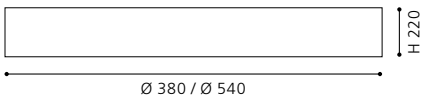

H 220

Ø 380
92411

9 002759 924119

Ø 540
92437

9 002759 924379

CREME

accessory; fabric with hook-and-loop fastener, creme

H 220