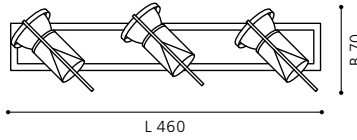

90685

TAMARA

incl. bulb

spot; steel, satin nickel, chrome

L 460, B 70

9 002759 906856

GU10

3x 35W

IP44

COLLECTION: **STYLE**

90686

TAMARA

incl. bulb

spot; steel, satin nickel, chrome

Ø 230

9 002759 906863

GU10

3x 35W

IP44

90687

TAMARA

incl. bulb

spot; steel, satin nickel, chrome

L 260, H 240

9 002759 906870

GU10

4x 35W

IP44

COLLECTION: **STYLE**

COLLECTION: **STYLE**