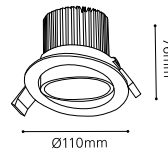

1x 15W LED 1150 lm 178° Ø 90mm

FLUX 3000K