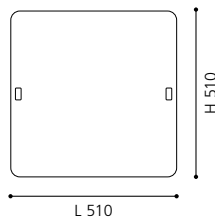

GL-599, ET0236, ET1119
COLLECTION: BASIC