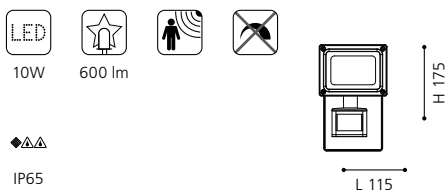

200741 FAEDO

wall lamp; aluminium, silver / glass, clear
2m SAA flex & plug
6500K

L 135, H 115, A 100

200742 FAEDO

wall lamp; aluminium, silver / glass, clear
2m SAA flex & plug
6500K

L 180, H 165, A 105

200743 FAEDO

wall lamp; aluminium, silver / glass, clear
2m SAA flex & plug
6500K

L 225, H 205, A 135

200744 FAEDO

120°, 10 m,
5 - 720 sec.

wall lamp; aluminium, silver / glass, clear, manual
override sensor, 2m SAA flex & plug
6500K

L 115, H 175, A 100

200745 FAEDO

120°, 10 m,
5 - 720 sec.

wall lamp; aluminium, silver / glass, clear, manual
override sensor, 2m SAA flex & plug
6500K

L 180, H 220, A 105

200746 FAEDO

120°, 10 m,
5 - 720 sec.

wall lamp; aluminium, silver / glass, clear, manual
override sensor, 2m SAA flex & plug
6500K

L 225, H 265, A 135