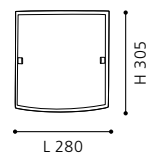

wall / ceiling luminaire; steel, white / glass, coated white, clear

L 380, H 380, A 90

wall / ceiling luminaire; steel, white / glass, coated white, clear

L 280, H 305, A 90

GL2516, ET1076
COLLECTION: **STYLE**

GL2726, ET1076
COLLECTION: **STYLE**