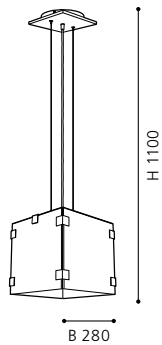

91874

ALEA

GL2748

GL2758

L 280, B 280, H 1100

E27

1x 60W

GL2748, GL2758
COLLECTION: TREND

91856

CAPRICE

L 185, H 230, A 15

E27

1x 60W

GL2744
COLLECTION: TREND