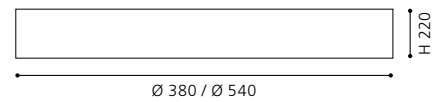

WHITE

accessory; fabric with hook-and-loop fastener, white

H 220

Ø 380
92411

9 002759 924119

Ø 540
92437

9 002759 924379

CREME

accessory; fabric with hook-and-loop fastener, creme

H 220

Ø 380
92412

9 002759 924126

Ø 540
92438

9 002759 924386

PINK

accessory; fabric with hook-and-loop fastener, pink

H 220

Ø 380
92413

9 002759 924133

Ø 540
92439

9 002759 924393

BLACK, TAUPE

accessory; fabric with hook-and-loop fastener, black, taupe

H 220

Ø 380
92417

9 002759 924171

Ø 540
92444

9 002759 924447

WHITE WITH DECOR

accessory; fabric with hook-and-loop fastener, white with decor

H 220

Ø 380
92418

9 002759 924188

Ø 540
92445

9 002759 924454

CREME WITH DECORATION

accessory; fabric with hook-and-loop fastener, creme with decoration

H 220

Ø 380
92419

9 002759 924195

Ø 540
92446

9 002759 924461