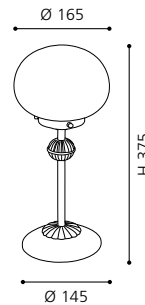

92112

FERNANDEZ

table luminaire; steel, bronzed / opal glass, white

H 375, Ø 165; Base: Ø 145

GL2810

COLLECTION: TRADITIONAL

89133

BELUGA