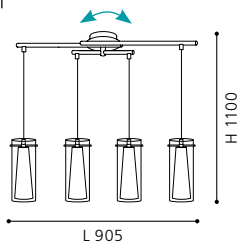

H 1470, Ø 110; Base: Ø 230

GL2260, GL2261, ET0900
COLLECTION: TREND

89834 PINTO

pendant luminaire; steel, chrome / glass, opal glass, clear, white

L 905, B 360, H 1100

GL2260, GL2261, ET0900
COLLECTION: TREND