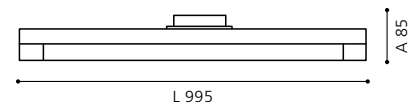

L 995

A 85

ET0789

COLLECTION: STYLE