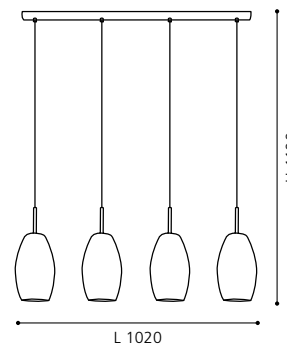

L 720, B 120, H 1100

9 002759 931896

GL1954
COLLECTION: STYLE

L 1020, B 120, H 1100

9 002759 931919

H 1100, Ø 120

9 002759 931889

GL1954
COLLECTION: STYLE

L 120, H 345, A 145

9 002759 931926

H 225, Ø 120; Base: Ø 110

9 002759 931933