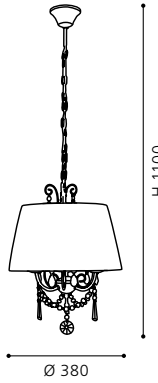

H 1100

Ø 380

GL1922, GL1923, GL1924, GL1925, S-2052
COLLECTION: AVANTGARDE

89034

DIADEMA