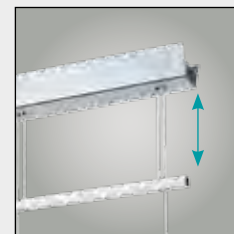

COLLECTION: **STYLE**

COLLECTION: **STYLE**