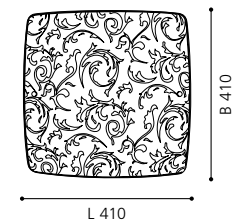

90741 REBECCA

H 1100, Ø 200

9 002759 907419

E27 1x 60W

GL2421
COLLECTION: TREND

90742 REBECCA

H 1100, Ø 250

9 002759 907426

E27 1x 60W

90743 REBECCA

H 1100, Ø 300

9 002759 907433

E27 1x 60W

90043 SCALEA 1

Ø 315, A 100

9 002759 900434

E27 1x 60W

GL2228
COLLECTION: BASIC

90044 SCALEA 1

L 340, B 340, A 90

9 002759 900441

E27 2x 60W

90045 SCALEA 1

L 410, B 410, A 100

9 002759 900458

E27 2x 60W