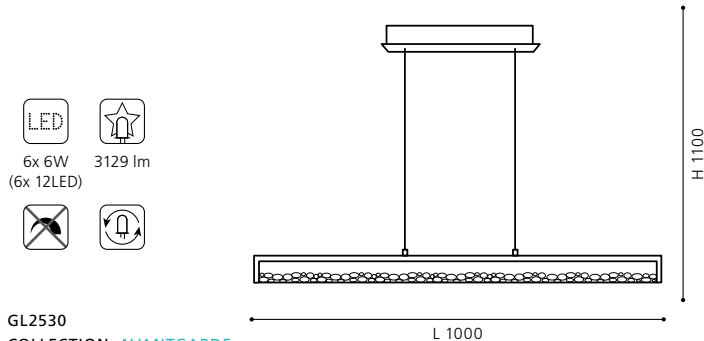

L 1000, B 80, H 1100

GL2530
COLLECTION: AVANTGARDE

pendant luminaire; aluminium, steel, chrome / glass, crystal, clear
available in cool light (200214 and warm light (90929)

L 1000, B 80, H 1100

GL2530
COLLECTION: AVANTGARDE