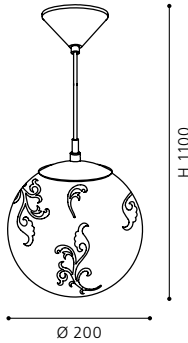

GL2422
COLLECTION: TREND

GL2421
COLLECTION: TREND