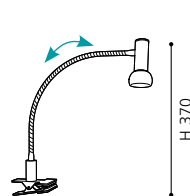

L 325, H 410; Base: Ø 130

H 370

L 100, B 100, H 405

COLLECTION: **STYLE**

L 100, B 100, H 405