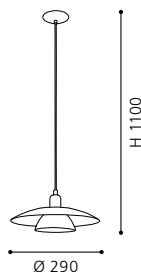

H 1100, Ø 410

GL-155, GL1218
COLLECTION: **BASIC**

pendant luminaire; steel, satin nickel / satinated glass, white

H 1100, Ø 290

GL1481, GL1219
COLLECTION: **BASIC**

pendant luminaire; steel, satin nickel / opal glass, white