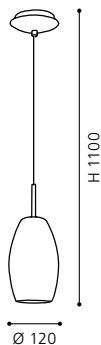

9 002759 931919

GL1954
COLLECTION: STYLE

pendant luminaire; steel, satin nickel / wipe technique glass, white

H 1100, Ø 120

9 002759 931889

GL1954
COLLECTION: STYLE

wall luminaire; steel, satin nickel / wipe technique glass, white