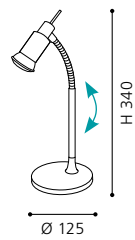

incl. bulb

table luminaire; steel, chrome, shiny white

L 190, H 340; Base: Ø 125

GU10

1x 5W

COLLECTION: BASIC

90926

LIZZANO