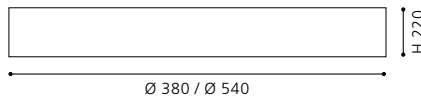

BLACK

accessory; fabric with hook-and-loop fastener, black

H 220

Ø 380
92407

9 002759 924072

Ø 540
92434

9 002759 924348

ANTHRACITE

accessory; fabric with hook-and-loop fastener, anthracite

H 220

Ø 380
92408

9 002759 924089

Ø 540
92435

9 002759 924355

TAUPE

accessory; fabric with hook-and-loop fastener, taupe

H 220

Ø 380
92409

9 002759 924096

Ø 540
92436

9 002759 924362

PURPLE

accessory; fabric with hook-and-loop fastener, purple

H 220

Ø 380
92414

9 002759 924140

Ø 540
92441

9 002759 924416

DARK BROWN

accessory; fabric with hook-and-loop fastener, dark brown

H 220

Ø 380
92415

9 002759 924157

Ø 540
92442

9 002759 924423

WHITE, BLACK

accessory; fabric with hook-and-loop fastener, white, black

H 220

Ø 380
92416

9 002759 924164

Ø 540
92443

9 002759 924430