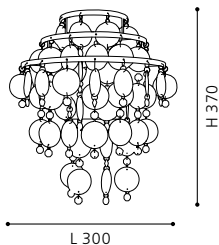

H 370

L 300

ET0895

COLLECTION: TREND