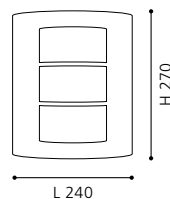

ET0614

wall lamp; stainless steel, stainless steel / plastic, white

L 240, H 270

ET0614

wall lamp; galvanized steel, plastic / white

L 240, H 270

ET0234

93406 ALORIA