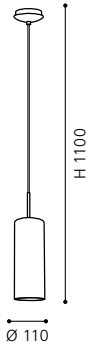

89112

ALMERA

GL1930

pendant luminaire; steel, antique brown / glass, champagne

H 1100, Ø 110

9 002759 891121

E27

1x 60W

GL1930

COLLECTION: TRADITIONAL

89113

ALMERA

GL1911

pendant luminaire; steel, antique brown / glass, champagne

L 685, H 1100

9 002759 891138

E14

4x 40W

GL1911

COLLECTION: TRADITIONAL

89114

ALMERA

GL1911

pendant luminaire; steel, antique brown / glass, champagne

L 1095, H 1100

9 002759 891145

E14

6x 40W

GL1911

COLLECTION: TRADITIONAL