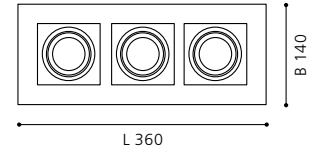

200689 LOKE 1

surface-mounted luminaire; aluminium, steel, brushed aluminium, chrome, black

L 360, B 140, A 75

GU10 3x 5W

COLLECTION: STYLE

200688 LOKE 1

surface-mounted luminaire; aluminium, steel, brushed aluminium, chrome, black