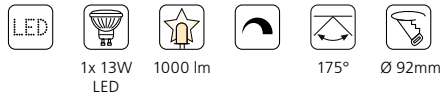

200581 LED DOWNLIGHT

FLUX 3000K

200582 LED DOWNLIGHT

200583 LED DOWNLIGHT

200584 LED DOWNLIGHT

200637 LED DOWNLIGHT

200638 LED DOWNLIGHT