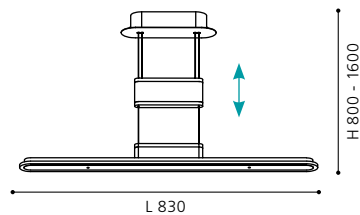

24W 1862 lm

IP54

COLLECTION: STYLE

L 830, B 80, H 800 - 1600

L 830, B 80, H 800 - 1600

COLLECTION: **STYLE**

COLLECTION: **STYLE**

92795, 200628
The adjustable drawbar of this luminaire shines up- and downwards.