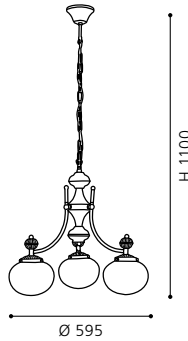

pendant luminaire; steel, bronzed / opal glass, white

H 1100, Ø 595

GL2810

COLLECTION: TRADITIONAL

92109

FERNANDEZ

pendant luminaire; steel, bronzed / opal glass, white

H 1100, Ø 595