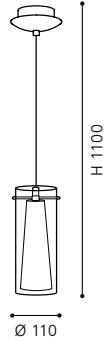

GL2260, GL2261, ET0900
COLLECTION: TREND