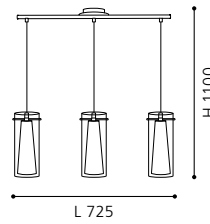

H 1100, Ø 110

GL2260, GL2261, ET0900
COLLECTION: TREND

89833 PINTO

pendant luminaire; steel, chrome / glass, opal glass, clear, white

L 725, H 1100

GL2260, GL2261, ET0900
COLLECTION: TREND

89836 PINTO

floor luminaire; steel, chrome / glass, opal glass, clear, white