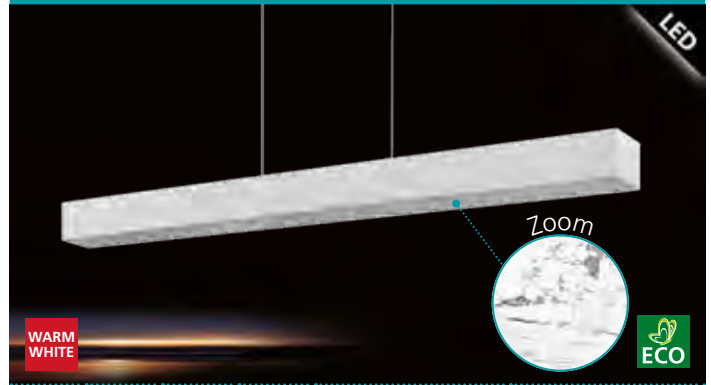

pendant luminaire; steel, chrome, white

L 970, B 60, H 1100

COLLECTION: STYLE

93345 COLLADA

pendant luminaire; steel, white, silver

L 680, B 60, H 1100

COLLECTION: STYLE

93349 COLLADA