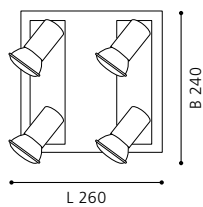

20867 ROTTELO

L 120, B 60

COLLECTION: BASIC

20868 ROTTELO

L 280, B 70

COLLECTION: BASIC

20872 ROTTELO

L 1160, B 70

COLLECTION: BASIC

20869 ROTTELO

L 260, B 240

COLLECTION: BASIC

20871 ROTTELO

L 780, B 70

COLLECTION: BASIC