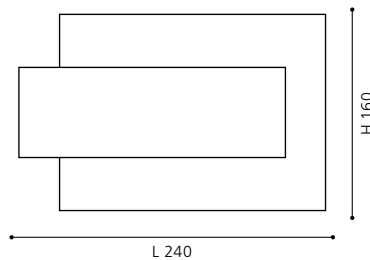

COLLECTION: STYLE