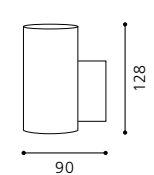

H 128, Ø 65, A 90

9 002759 873264

G10 1x 50W

COLLECTION: **STYLE**

87218

PALMERA

GL1255

wall luminaire; steel, chrome /
opal glass, white