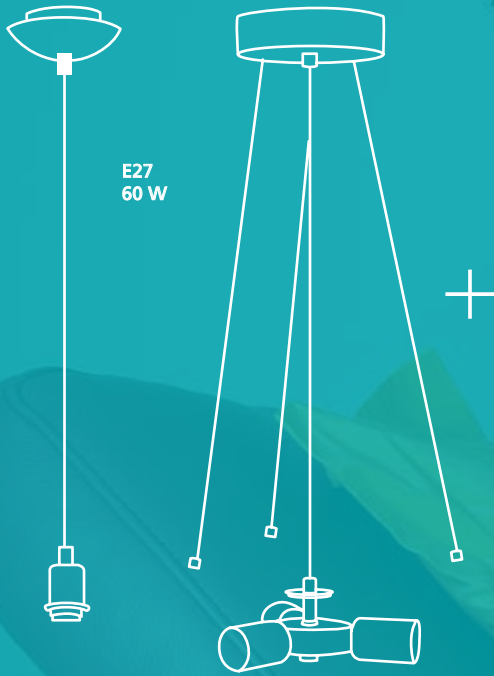

MY CHOICE

BULB HOLDER