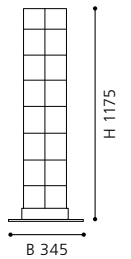

89561

SHUKO

GL1841

floor lamp, plastic, fabric / dark brown, beige

L 240, B 150, H 350

E27

1x 22W

4m

IP44

GL805

89562

SHUKO

GL1841

floor lamp, plastic, fabric / dark brown, beige

H 1175; Base: L 345, B 260

E27

2x 22W

4m

IP44

GL805