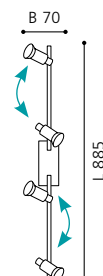

20851

ERIDAN

spot; steel, satin nickel

L 580, B 70

COLLECTION: BASIC

20852

ERIDAN

spot; steel, satin nickel

L 885, B 70

COLLECTION: BASIC

20853

ERIDAN

spot; steel, satin nickel

L 1700, B 70

COLLECTION: BASIC