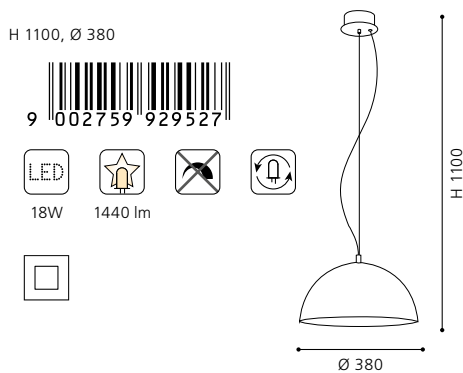

COLLECTION: TREND