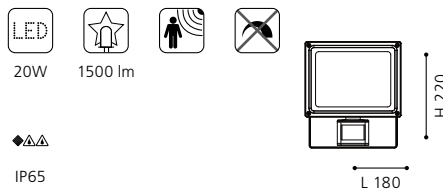

200741 FAEDO

wall lamp; aluminium, silver / glass, clear
2m SAA flex & plug
6500K

L 135, H 115, A 100

200742 FAEDO

wall lamp; aluminium, silver / glass, clear
2m SAA flex & plug
6500K

L 180, H 165, A 105

200743 FAEDO

wall lamp; aluminium, silver / glass, clear
2m SAA flex & plug
6500K

L 225, H 205, A 135

200744 FAEDO

120°, 10 m,
5 - 720 sec.

wall lamp; aluminium, silver / glass, clear, manual
override sensor, 2m SAA flex & plug
6500K

L 115, H 175, A 100

200745 FAEDO

120°, 10 m,
5 - 720 sec.

wall lamp; aluminium, silver / glass, clear, manual
override sensor, 2m SAA flex & plug
6500K

L 180, H 220, A 105

200746 FAEDO

120°, 10 m,
5 - 720 sec.

wall lamp; aluminium, silver / glass, clear, manual
override sensor, 2m SAA flex & plug
6500K

L 225, H 265, A 135