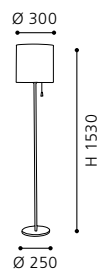

S-1861

COLLECTION: BASIC