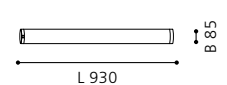

COLLECTION: BASIC