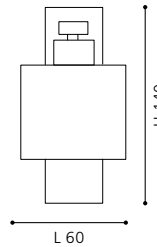

83889

SINTRA

incl. bulb

mirror luminaire; steel, chrome / crystal glass, clear, satinated

L 60, H 180, A 95

9 002759 838898

G9 2x 33W

GL-855

COLLECTION: **STYLE**

83891

SINTRA

incl. bulb

mirror luminaire; steel, chrome / crystal glass, clear, satinated

L 60, H 140, A 95

9 002759 838911

G9 1x 33W

GL-855

COLLECTION: **STYLE**

90117

BANTRY

incl. bulb

SURFACE

surface-mounted luminaire; steel, chrome / glass, clear, satinated

L 110, B 110, H 115

9 002759 901172

G9 1x 33W

GL-855

COLLECTION: **STYLE**

83922

TRESCO

incl. bulb

ceiling luminaire; steel, chrome / crystal glass, clear, satinated

L 295, B 295, H 125

9 002759 839222

G9 4x 33W

GL2548

GL-855

COLLECTION: **STYLE**