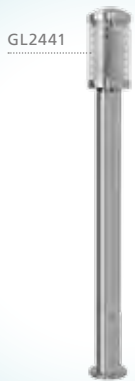

floor lamp; stainless steel, stainless steel / glass, clear

H 2275, Ø 565; Base: Ø 200

9 002759 892845

E27

3x 22W

IP44

GL2441

89283 BILBAO