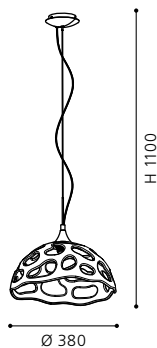

Ø 380

COLLECTION: TREND