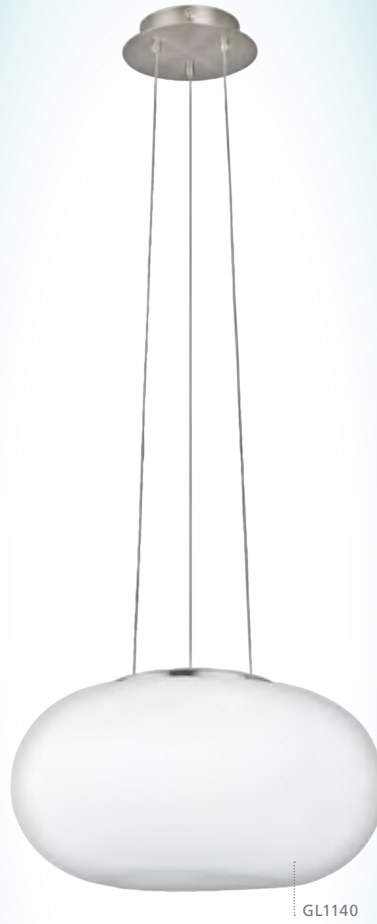

GL1140

H 1100, Ø 350