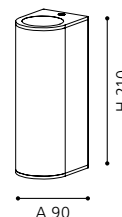

A 90

H 210

GL3025