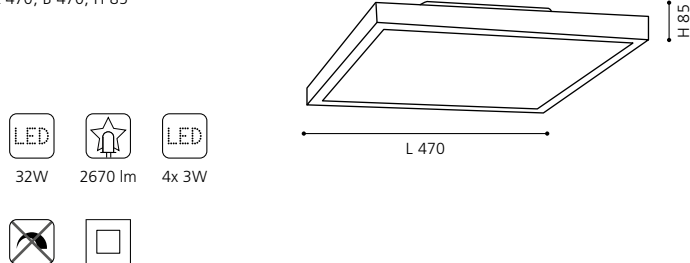

GL2931
COLLECTION: AVANTGARDE