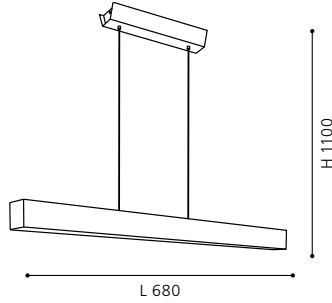

COLLECTION: TREND

pendant luminaire; steel, silver / steel, plastic, silver, white

COLLECTION: TREND

93344 COLLADA

pendant luminaire; steel, chrome, white

L 680, B 60, H 1100

COLLECTION: STYLE

93348 COLLADA