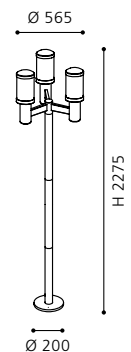

89281 BILBAO

incl. bulb

wall lamp; stainless steel, stainless steel / glass, clear

L 125, H 310, A 185

9 002759 892814

E27

1x 22W

IP44

GL2441

89282 BILBAO

incl. bulb

pedestal lamp; stainless steel, stainless steel / glass, clear

H 460, Ø 125; Base: Ø 115

9 002759 892821

E27

1x 22W

IP44

GL2441

89284 BILBAO

incl. bulb

floor lamp; stainless steel, stainless steel / glass, clear

H 2275, Ø 565; Base: Ø 200

9 002759 892845

E27

3x 22W

IP44

GL2441

89283 BILBAO

incl. bulb

floor lamp; stainless steel, stainless steel / glass, clear

H 1060, Ø 125; Base: Ø 115

9 002759 892838

E27

1x 22W

IP44

GL2441