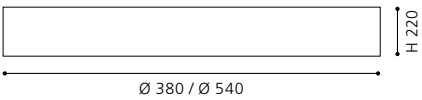

9 002759 924362

PURPLE

accessory; fabric with hook-and-loop fastener, purple

H 220

Ø 380
92414

9 002759 924140

Ø 540
92441

9 002759 924416