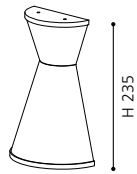

93488

MORINO

L 160, H 235, A 80

3x 2,5W 570 lm

IP44

L 160

GL3028, GL3029

91096

MORINO

L 140, H 280, A 125

4x 4,76W 840 lm

IP44

L 140

GL3028, GL3029

90172

TORBAY

H 145, Ø 120

G9 1x 40W IP54

145

GL2321

90173

TORBAY

H 145, Ø 120

G9 1x 40W IP54

145

GL2322