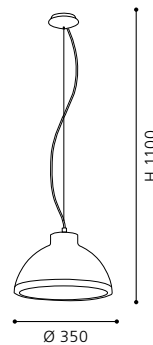

COLLECTION: BASIC