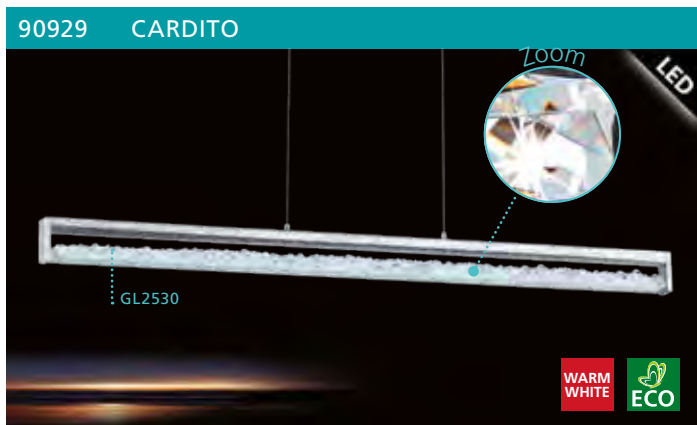

GL2930
COLLECTION: AVANTGARDE

ceiling luminaire; steel, chrome / glass, crystal, clear

L 470, B 470, H 85

GL2931
COLLECTION: AVANTGARDE

pendant luminaire; aluminium, steel, chrome / glass, crystal, clear
available in cool light (200214 and warm light (90929)