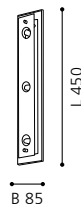

GL-933
COLLECTION: **STYLE**