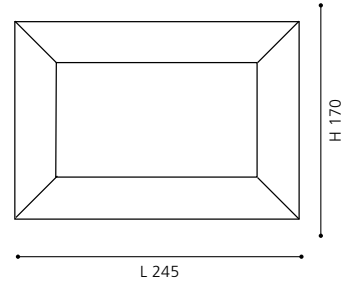

90639 TANO 1

L 330, H 180, A 60

91348 SANIA 1

L 245, H 170, A 85

GL2401
COLLECTION: STYLE

COLLECTION: STYLE

91229 SANIA 1

L 240, H 160, A 95

COLLECTION: STYLE