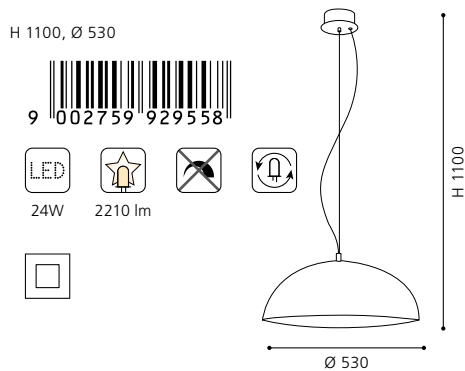

COLLECTION: TREND

COLLECTION: TREND

COLLECTION: TREND

COLLECTION: TREND