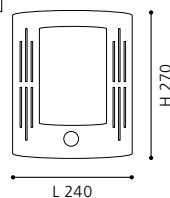

ET0614

wall lamp; stainless steel, stainless steel / plastic, white

L 240, H 270

ET0614

wall lamp; galvanized steel, plastic / white

L 240, H 270

ET0234

93406 ALORIA