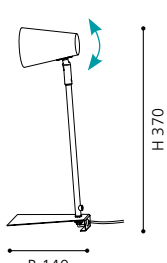

COLLECTION: STYLE