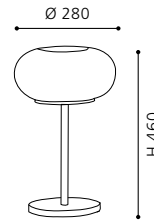

GL1139

H 460, Ø 280