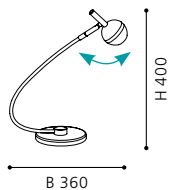

20548

CAVO

incl. bulb

table luminaire; steel, aluminium, chrome, aluminium

B 360, H 400

9 002759 205485

G9

1x 33W

20549

CAVO

incl. bulb

table luminaire; steel, aluminium, chrome, black

B 360, H 400

9 002759 205492

G9

1x 33W

20552

CAVO

incl. bulb

table luminaire; steel, aluminium, chrome, white

B 360, H 400

9 002759 205522

G9

1x 33W

COLLECTION: STYLE

COLLECTION: STYLE

COLLECTION: STYLE