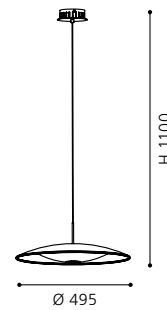

COLLECTION: **STYLE**