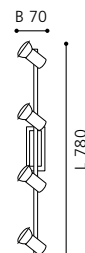

COLLECTION: BASIC