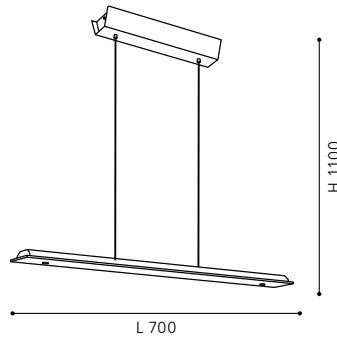

93355

PARAMO

200697

PARAMO

L 700, B 70, H 1100

2x 9W

COLLECTION: BASIC

L 700, B 70, H 1100

2x 9W

COLLECTION: BASIC