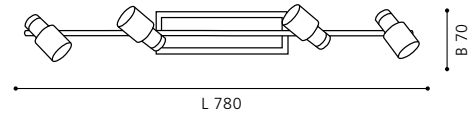

200671

DAVIDA 1

LED

spot; steel, chrome, black

L 165, B 70

GU10

1x 5W

COLLECTION: STYLE

200674

DAVIDA 1

LED

spot; steel, chrome, black

L 780, B 70

GU10

4x 5W

COLLECTION: STYLE

200672

DAVIDA 1

LED

spot; steel, chrome, black

L 390, B 70

GU10

2x 5W

COLLECTION: STYLE