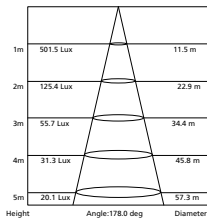

1x 15W LED 1150 lm 178° Ø 90mm

FLUX 3000K