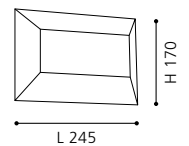

93316

ESPARTA

wall lamp; stainless steel, chrome, white

L 245, H 170, A 85

2x 2,5W 380 lm

IP44

93438

NADELA