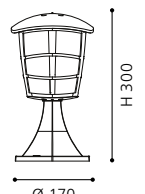

wall lamp; cast aluminium, black / plastic, clear

L 170, H 225, A 190

ET1572

93099 ALORIA

pedestal lamp; cast aluminium, black / plastic, clear

L 170, B 170, H 300; Base: Ø 170

ET1572

93409