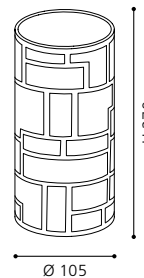

92562

BAYMAN

B 105, H 1100

E27 1x 60W

GL2806

COLLECTION: TREND

92563

BAYMAN

L 720, B 105, H 1100

E27 3x 60W

GL2806

COLLECTION: TREND

92564

BAYMAN

L 180, H 250, A 80

E14 1x 60W

GL2807

COLLECTION: TREND

91971

BAYMAN

H 270, Ø 105

E27 1x 60W

COLLECTION: TREND

91973

BAYMAN

H 270, Ø 105

E27 1x 60W

COLLECTION: TREND