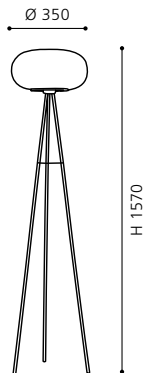

86817

OPTICA

GL1140

H 1570, Ø 350

GL1140, ET0467, ET0468
COLLECTION: **STYLE**

86816

OPTICA

GL1139

H 460, Ø 280

GL1139, ET0467, ET0468
COLLECTION: **STYLE**

86818

OPTICA

GL1139

table luminaire; steel, satin nickel / opal glass, white

H 170, Ø 280

GL1139, ET0467, ET0468
COLLECTION: **STYLE**