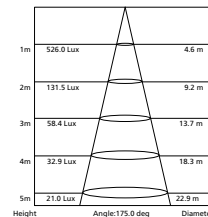

white fixed with 1.2m flex and plug
6500K

FLUX 6500K

200638 LED DOWNLIGHT

anodised brushed aluminium fixed
with 1.2m flex and plug
6500K

FLUX 6500K

200639 LED DOWNLIGHT

white fixed with 1.2m flex and plug
3000K