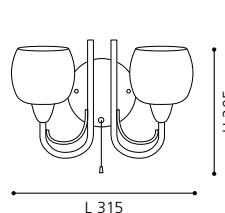

GL2189
COLLECTION: TRADITIONAL

GL2189
COLLECTION: TRADITIONAL