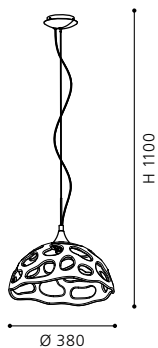

Ø 380

COLLECTION: TREND