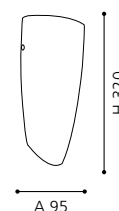

GL-584, ET1119
COLLECTION: **BASIC**