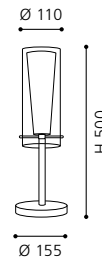

GL2260, GL2261, ET0900
COLLECTION: TREND