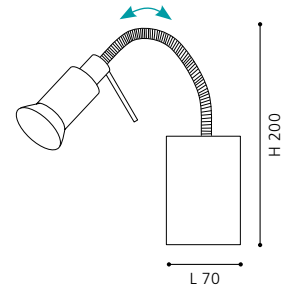

20847 ERIDAN

L 165, B 70

COLLECTION: BASIC

20848 ERIDAN

L 70, H 200, A 200

COLLECTION: BASIC

20849 ERIDAN

L 390, B 70

COLLECTION: BASIC

20854 ERIDAN

Ø 210

COLLECTION: BASIC