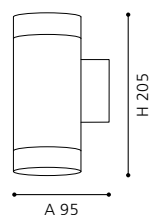

L 65, H 160, A 95

ET1408

wall lamp; stainless steel, stainless steel / plastic, satined

L 65, H 205, A 95

ET1408

wall lamp; stainless steel, stainless steel

L 65, H 150, A 95

GL1208