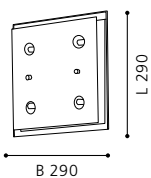

GL-937
COLLECTION: **STYLE**