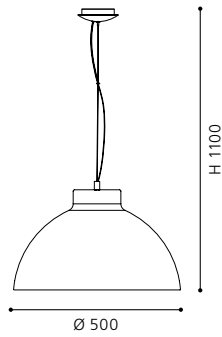

92916

DEBED

H 1100, Ø 500

9 002759 929169

E27

3x 60W

COLLECTION: BASIC

92136

DEBED

H 1100, Ø 350

9 002759 921361

E27

1x 60W

COLLECTION: BASIC

92134

DEBED

H 1100, Ø 350

9 002759 921347

E27

1x 60W

COLLECTION: BASIC