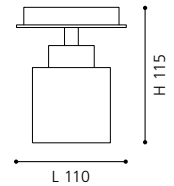

83889

SINTRA

incl. bulb

mirror luminaire; steel, chrome / crystal glass, clear, satinated

L 60, H 180, A 95

9 002759 838898

G9 2x 33W

GL-855

COLLECTION: **STYLE**

83891

SINTRA

incl. bulb

mirror luminaire; steel, chrome / crystal glass, clear, satinated

L 60, H 140, A 95

9 002759 838911

G9 1x 33W

GL-855

COLLECTION: **STYLE**

90117

BANTRY

incl. bulb

SURFACE

surface-mounted luminaire; steel, chrome / glass, clear, satinated

L 110, B 110, H 115

9 002759 901172

G9 1x 33W

GL-855

COLLECTION: **STYLE**

83922

TRESCO

incl. bulb

ceiling luminaire; steel, chrome / crystal glass, clear, satinated

L 295, B 295, H 125

9 002759 839222

G9 4x 33W

GL2548

GL-855

COLLECTION: **STYLE**