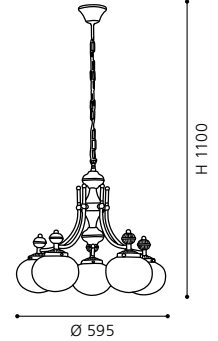

pendant luminaire; steel, bronzed / opal glass, white

H 1100, Ø 595

GL2810

COLLECTION: TRADITIONAL

92109

FERNANDEZ

pendant luminaire; steel, bronzed / opal glass, white

H 1100, Ø 595