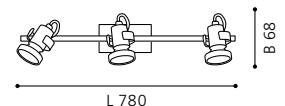

COLLECTION: **STYLE**