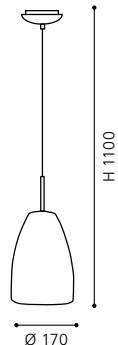

GL2262
COLLECTION: TRADITIONAL