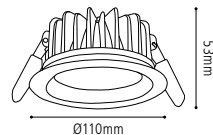

200581 LED DOWNLIGHT

200582 LED DOWNLIGHT

200583 LED DOWNLIGHT

200584 LED DOWNLIGHT

200637 LED DOWNLIGHT

200638 LED DOWNLIGHT