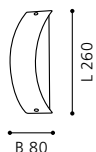

GL-305, ET1119
COLLECTION: **STYLE**