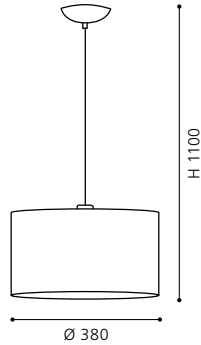

S-2218
COLLECTION: BASIC

S-2212
COLLECTION: BASIC