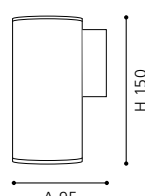

84001

RIGA

incl. bulb

GL1208

wall lamp; galvanized steel, white

L 65, H 150, A 95

9 002759 840013

GU10

1x 50W

IP44

GL1208

83999

RIGA

incl. bulb

GL1208

wall lamp; galvanized steel, anthracite

L 65, H 150, A 95

9 002759 839994

GU10

1x 50W

IP44

GL1208

84004

RIGA

incl. bulb

GL1208

wall lamp; galvanized steel, white

L 65, H 200, A 95

9 002759 840044

GU10

2x 50W

IP44

GL1208

84003

RIGA

incl. bulb

GL1208

wall lamp; galvanized steel, anthracite

L 65, H 200, A 95

9 002759 840037

GU10

2x 50W

IP44

GL1208