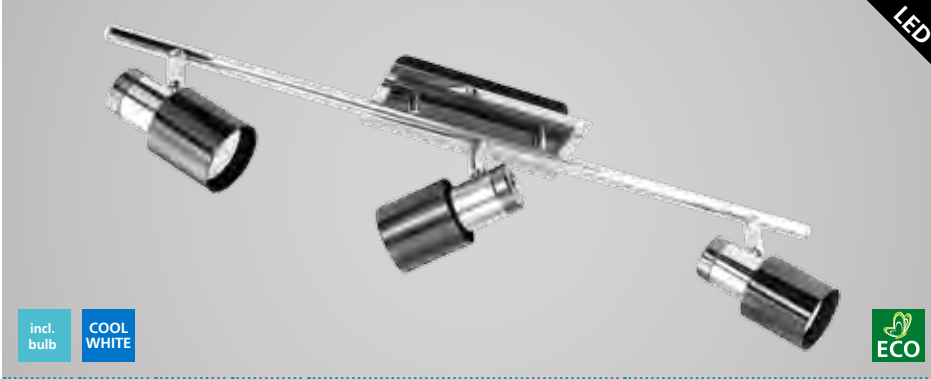

200673

DAVIDA 1

LED

incl.
bulb

COOL
WHITE

spot; steel, chrome, black

L 580, B 70

GU10

3x 5W