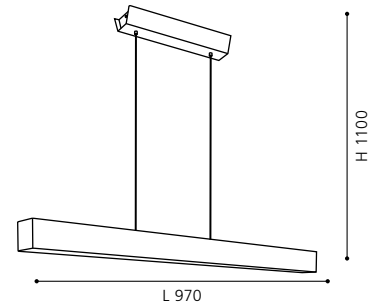

COLLECTION: STYLE