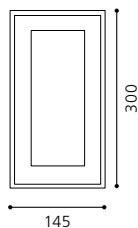

GL-541
COLLECTION: **STYLE**