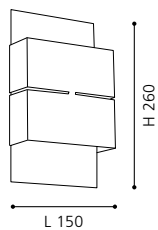

wall lamp; galvanized steel, white, anthracite

L 150, H 260, A 75