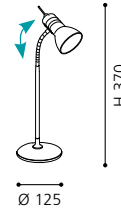

86428

PRINCE 1

spot; steel, satin nickel / alabaster glass, white
This lamp plugs into the wall socket, not hard wired.

L 70, H 280, A 220

9 002759 864286

E14

1x 40W

GL-890

COLLECTION: **STYLE**

86429

PRINCE 1

table luminaire; steel, satin nickel / alabaster glass, white

H 370; Base: Ø 125

9 002759 864293

E14

1x 40W

GL-890

COLLECTION: **STYLE**

86431

PRINCE 1

floor luminaire; steel, satin nickel / alabaster glass, white
Stehleuchte; Stahl, nickel-matt / Glas alabaster, weiss
lampadaire; acier, nickel mat / verre albâtre, blanc

H 1400; Base: Ø 200

9 002759 864316

E14

1x 40W

GL-890

COLLECTION: **STYLE**