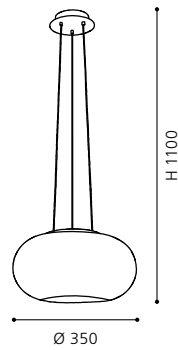

pendant luminaire; steel, satin nickel / opal glass, white

GL1140
COLLECTION: **STYLE**

86815

OPTICA