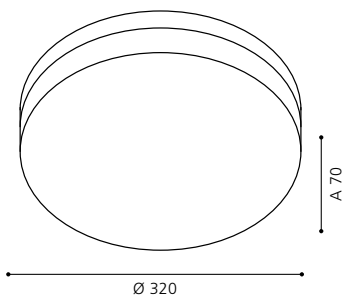

ceiling luminaire; steel, chrome / opal glass, white

Ø 320, A 70

18W 1506 lm

IP54

COLLECTION: STYLE

200632 LED LORA

ceiling luminaire; steel, chrome / opal glass, white

Ø 420, A 90