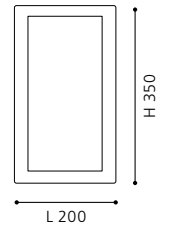

83432 PARK

L 200, H 350, A 145

GL-803

83433 PARK

L 200, H 350, A 145

GL-803

87182 PARK 5

L 200, H 350, A 100

GL-804

87184 PARK 5

L 200, H 350, A 100

GL-804