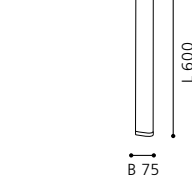

wall / ceiling luminaire; cast metal, chrome / plastic, white

L 600, B 75, H 75

ET0482
COLLECTION: STYLE

wall / ceiling luminaire; cast metal, chrome / plastic, white

L 900, B 75, H 75

ET0483
COLLECTION: STYLE