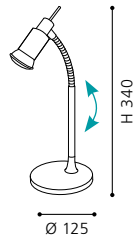

20855

ERIDAN

incl. bulb

L 190, H 340; Base: Ø 125

GU10

1x 5W

COLLECTION: BASIC

20865

ERIDAN

incl. bulb

L 190, H 340; Base: Ø 125

GU10

1x 5W

COLLECTION: BASIC

90926

LIZZANO

WARM WHITE

L 205, B 205, H 1515

5x 6W (5x 12LED)

2607 lm

COLLECTION: AVANTGARDE