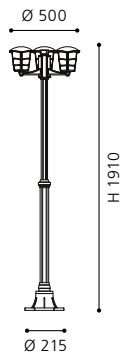

93409

ALORIA

ET1572

H 1910, Ø 500; Base: Ø 215

E27

3x 60W

IP44

ET1572