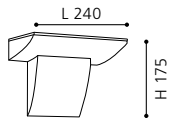

93255

FONTELA

incl. bulb

WARM WHITE

wall lamp; cast aluminium, white

L 240, H 175, A 140

2x 2,5W 380 lm

IP44

93317

PARDELA

incl. bulb

WARM WHITE

wall lamp; galvanized steel, white

L 165, H 190, A 95

2x 2,5W 380 lm

IP44