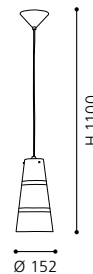

89481

ANDRIA

GL2227

pendant luminaire; steel, aluminium, aluminium / corroded glass, coated white

H 2000, Ø 385

9 002759 894818

E27 1x 100W

GL2227

COLLECTION: **STYLE**

88191

ESTRA

incl. bulb

pendant lamp; aluminium brushed / satinated glass

L 940, B 97, H 1100

9 002759 881917

G5 2x 21W

GL1935

COLLECTION: **STYLE**

88234

KAMEO 1

ET0754

GL1747

pendant luminaire; steel, satin nickel / wipe technique glass, white

H 1100, Ø 90

9 002759 882341

E14 1x 60W

GL1747, ET0754

COLLECTION: **STYLE**

87336

NORIA

ET0705

GL1356

pendant luminaire; plastic, steel, silver, chrome / satinated glass, white, clear

H 1100, Ø 152

9 002759 873363

E27 1x 100W

GL1356, ET0705

COLLECTION: **BASIC**

92761

BOLSANO

GL2879

GL2361

pendant luminaire; plastic, steel, silver, chrome / satinated glass, white, clear

H 1100, Ø 200

9 002759 927615

E27 1x 60W

GL2879, GL2361

COLLECTION: **BASIC**