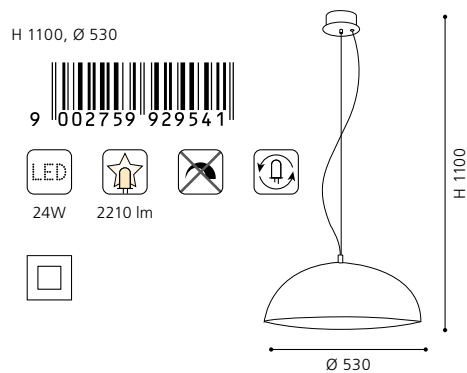

COLLECTION: TREND