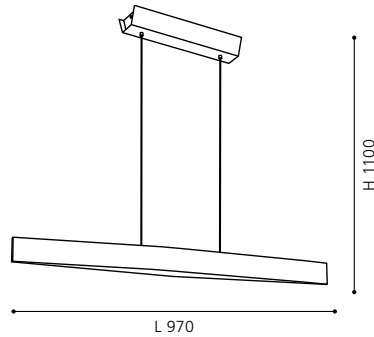

pendant luminaire; steel, white, silver

L 970, B 60, H 1100

COLLECTION: STYLE

93337 FORNES

pendant luminaire; steel, chrome

L 970, B 85, H 1100

4x 6W
(4x 12LED)

COLLECTION: TREND