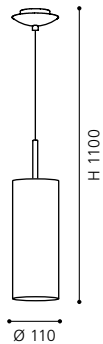

L 915, H 1100

9 002759 900755

GL2265
COLLECTION: TREND

90073 ALMERA 1

pendant luminaire; steel, satin nickel / satinated glass, coated white

H 1100, Ø 110

9 002759 900731

GL-907
COLLECTION: TREND