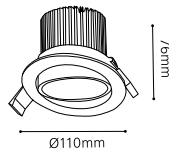

1x 15W LED 1150 lm 178° Ø 90mm

FLUX 3000K