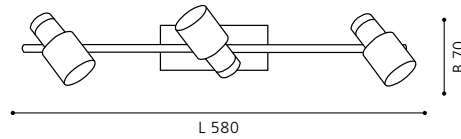

200673

DAVIDA 1

LED

incl.
bulb

COOL
WHITE

spot; steel, chrome, black

L 580, B 70

GU10

3x 5W

COLLECTION: **STYLE**