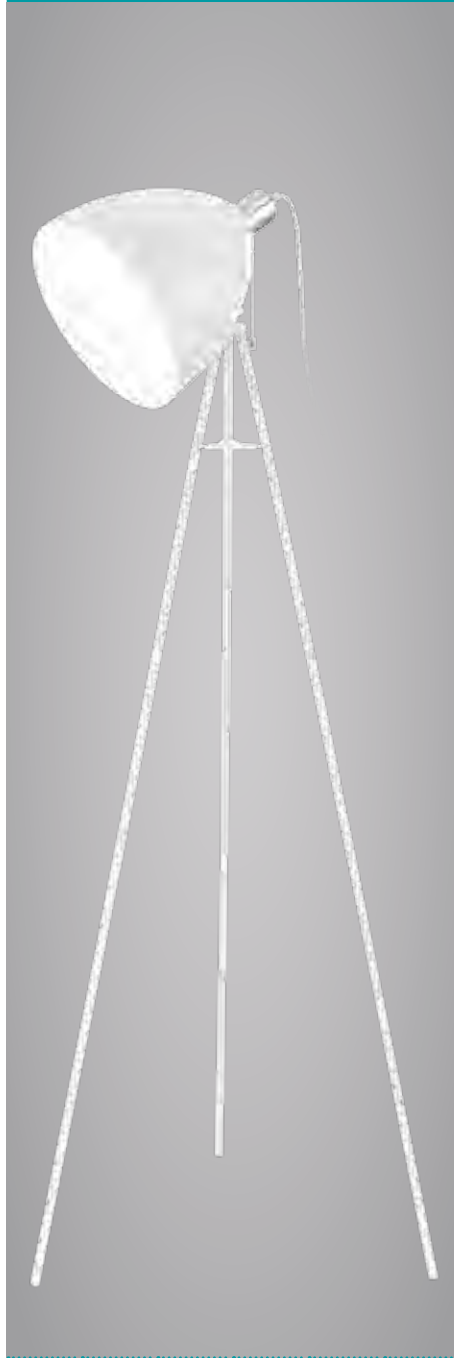

DON DIEGO

table luminaire; steel, white, chrome

B 290, H 440

E27

1x 40W

COLLECTION: TREND

92891

DON DIEGO