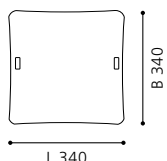

Ø 480, A 95

COLLECTION: BASIC

wall / ceiling luminaire; steel, white / opal glass, white

Ø 350, A 110

GL2185
COLLECTION: BASIC

wall / ceiling luminaire; steel, white / satinated glass, white

L 340, B 340, A 94