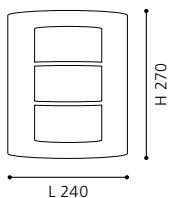

L 240, H 270

ET0234