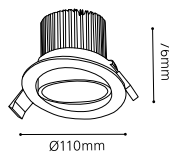

1x 15W LED 1270 lm 178° Ø 90mm

FLUX 4000K