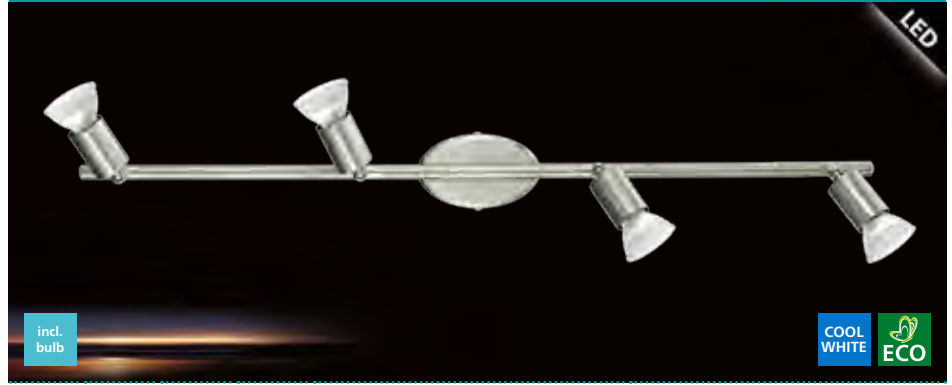

200695 BUZZ-LED

spot; steel, satin nickel

L 685, B 65

GU10 4x 5W