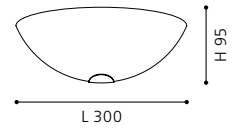

L 300, H 95, A 150

GL2178
COLLECTION: **BASIC**

These luminaires come with a
handmade glass with a special
wipe technique.

90447

CARPI

incl. bulb

wall / ceiling luminaire; steel, aluminium, white, brushed aluminium / plastic, white