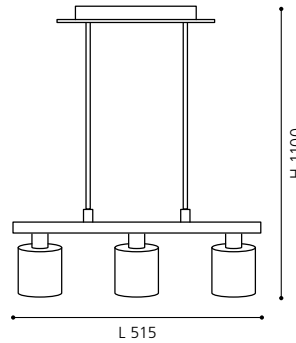

90074 ALMERA 1

pendant luminaire; steel, satin nickel / coated glass, white

L 515, H 1100

9 002759 900748

GL2265
COLLECTION: TREND

90075 ALMERA 1

pendant luminaire; steel, satin nickel / coated glass, white