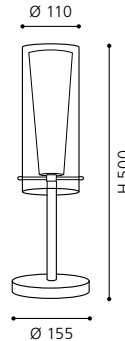

GL2336, GL2261, ET0900
COLLECTION: TREND