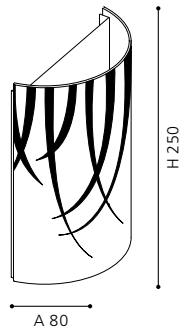

L 180, H 250, A 80

GL2888
COLLECTION: TREND

92743

RIVATO

table luminaire; coated glass, white, chrome

H 260, Ø 90

COLLECTION: TREND

Fancy luminaire series with appealing chrome decor.