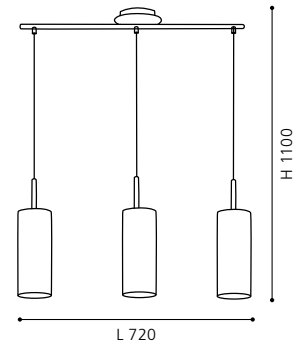

85977

TROY 3

GL-907

pendant luminaire; steel, satin nickel /
satinated glass, coated white

H 1100, Ø 105; Base: Ø 120

9 002759 859770

E27 1x 60W

GL-907
COLLECTION: BASIC

85978

TROY 3

GL-907

pendant luminaire; steel, satin nickel /
satinated glass, coated white

L 720, B 105, H 1100

9 002759 859787

E27 3x 60W

GL-907
COLLECTION: BASIC

85979

TROY 3

GL-995

ET0293

wall luminaire; steel, satin nickel /
satinated glass, white

L 180, H 250, A 75

9 002759 859794

E14 1x 60W

GL-995, ET0293
COLLECTION: BASIC

85981

TROY 3

GL-907

table luminaire; steel, satin nickel /
satinated glass, coated white

H 460, Ø 105; Base: Ø 120

9 002759 859817

E27 1x 100W

GL-907
COLLECTION: BASIC