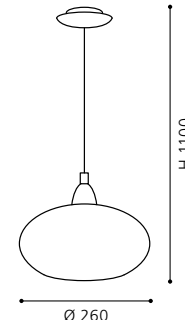

GL1220
COLLECTION: **BASIC**