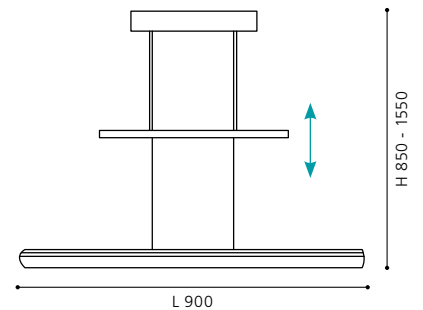

L 900, H 850 - 1550

9 002759 909369

10x 2,38W 1200 lm

COLLECTION: TREND

wall / ceiling luminaire; steel, white / plastic, white

Ø 385, A 120

ET1001
COLLECTION: BASIC

wall / ceiling luminaire; steel, white / plastic, white