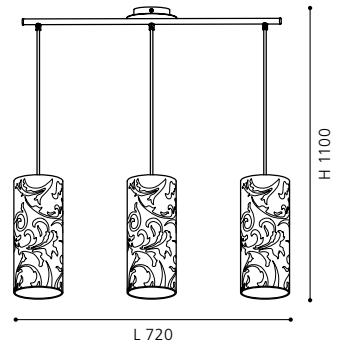

90047 AMADORA

H 1100, Ø 105; Base: Ø 120

9 002759 900472

GL2277
COLLECTION: TREND

90048 AMADORA

L 720, B 105, H 1100

9 002759 900489

90049 AMADORA

L 180, H 250, A 75

9 002759 900496

GL2278
COLLECTION: TREND

90051 AMADORA

H 460, Ø 105; Base: Ø 120

9 002759 900519