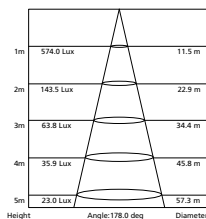

1x 15W LED 1380 lm 178° Ø 90mm

FLUX 6500K