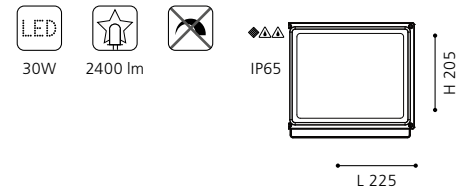

200741 FAEDO

wall lamp; aluminium, silver / glass, clear
2m SAA flex & plug
6500K

L 135, H 115, A 100

200742 FAEDO

wall lamp; aluminium, silver / glass, clear
2m SAA flex & plug
6500K

L 180, H 165, A 105

200743 FAEDO

wall lamp; aluminium, silver / glass, clear
2m SAA flex & plug
6500K

L 225, H 205, A 135

200744 FAEDO

120°, 10 m,
5 - 720 sec.

wall lamp; aluminium, silver / glass, clear, manual
override sensor, 2m SAA flex & plug
6500K

L 115, H 175, A 100

200745 FAEDO

120°, 10 m,
5 - 720 sec.

wall lamp; aluminium, silver / glass, clear, manual
override sensor, 2m SAA flex & plug
6500K

L 180, H 220, A 105

200746 FAEDO

120°, 10 m,
5 - 720 sec.

wall lamp; aluminium, silver / glass, clear, manual
override sensor, 2m SAA flex & plug
6500K

L 225, H 265, A 135