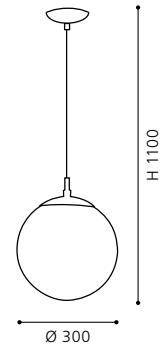

H 1100, Ø 200

GL2190
COLLECTION: BASIC

H 1100, Ø 250

H 1100, Ø 300