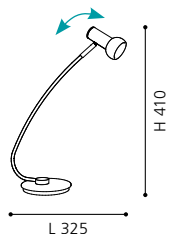

L 325, H 410; Base: Ø 130

H 370

L 100, B 100, H 405

COLLECTION: **STYLE**

L 100, B 100, H 405