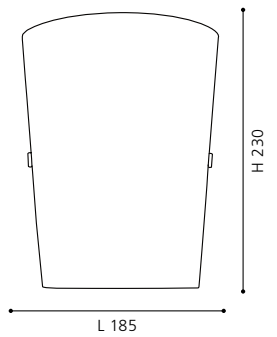

91874

ALEA

GL2748

GL2758

L 280, B 280, H 1100

E27

1x 60W

GL2748, GL2758
COLLECTION: TREND

91856

CAPRICE

L 185, H 230, A 15

E27

1x 60W

GL2744
COLLECTION: TREND