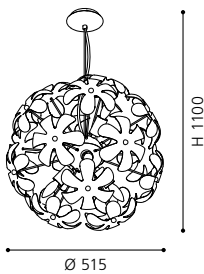

COLLECTION: TREND