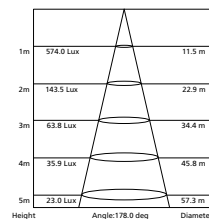

1x 15W LED 1380 lm 178° Ø 90mm

FLUX 6500K

200645 LED DOWNLIGHT

anodised brushed aluminium fixed
with 1.2m flex and plug
6500K

1x 15W LED 1380 lm 178° Ø 90mm

FLUX 6500K

11162 LED FANCY ROUND

WARM WHITE ECO