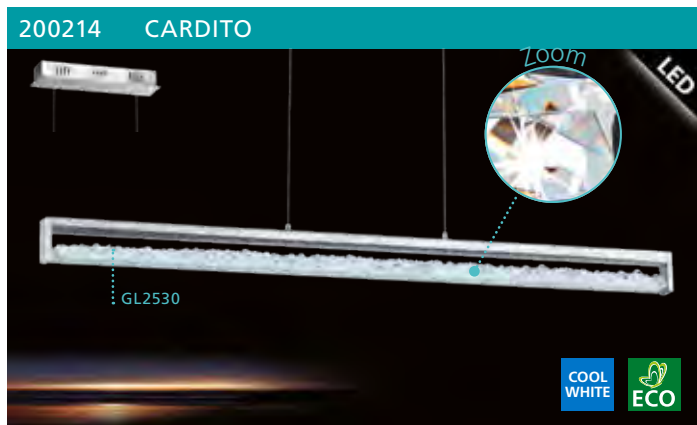

pendant luminaire; aluminium, steel, chrome / glass, crystal, clear
available in cool light (200214 and warm light (90929)

L 1000, B 80, H 1100