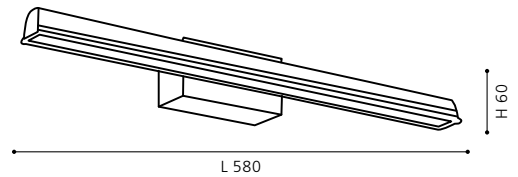

91364

HAKANA

wall luminaire; steel, chrome / satinated glass, white

L 580, H 60, A 115

9 002759 913649

21W (132 LED) 431 lm

GL2695

COLLECTION: LED

200466

HAKANA

wall luminaire; steel, chrome / satinated glass, white

L 580, H 60, A 115

21W (132 LED) 431 lm

GL2695

COLLECTION: LED