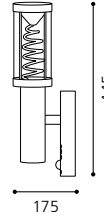

pedestal lamp, stainless steel, glass / clear

incl. bulb

wall lamp, stainless steel, glass / clear

H 445, A 175