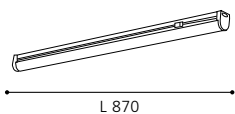

L 870

COLLECTION: BASIC