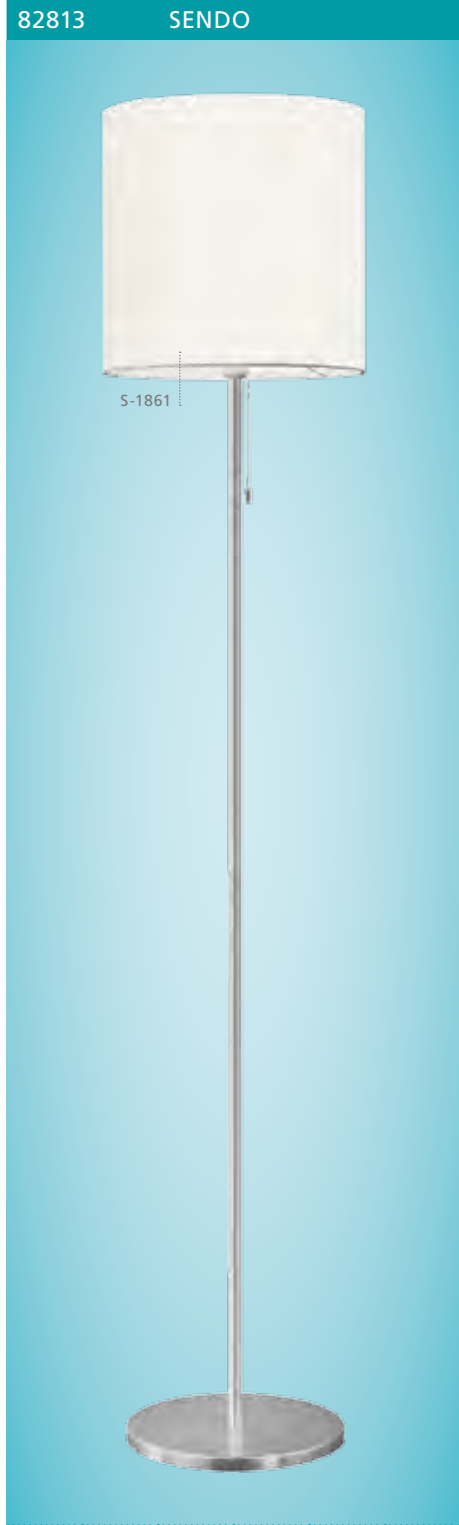

1x 100W

Ø 280

H 1530

Ø 250

S-2030

COLLECTION: TREND

floor luminaire; aluminium, brushed aluminium / fabric, beige

H 1530, Ø 300; Base: Ø 250