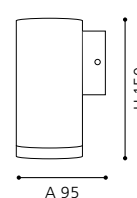

L 65, H 160, A 95

ET1408

wall lamp; stainless steel, stainless steel / plastic, satined

L 65, H 205, A 95

ET1408

wall lamp; stainless steel, stainless steel

L 65, H 150, A 95

GL1208