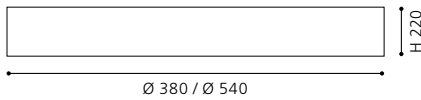

DARK BROWN

accessory; fabric with hook-and-loop fastener, dark brown

H 220

Ø 380
92415

9 002759 924157

Ø 540
92442

9 002759 924423

WHITE, BLACK