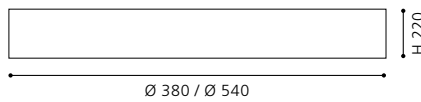

WHITE

accessory; fabric with hook-and-loop fastener, white

H 220

Ø 380
92411

9 002759 924119

Ø 540
92437

9 002759 924379

CREME

accessory; fabric with hook-and-loop fastener, creme

H 220

Ø 380
92412

9 002759 924126

Ø 540
92438

9 002759 924386

PINK

accessory; fabric with hook-and-loop fastener, pink

H 220

Ø 380
92413

9 002759 924133

Ø 540
92439

9 002759 924393

BLACK, TAUPE

accessory; fabric with hook-and-loop fastener, black, taupe

H 220

Ø 380
92417

9 002759 924171

Ø 540
92444

9 002759 924447

WHITE WITH DECOR

accessory; fabric with hook-and-loop fastener, white with decor

H 220

Ø 380
92418

9 002759 924188

Ø 540
92445

9 002759 924454

CREME WITH DECORATION

accessory; fabric with hook-and-loop fastener, creme with decoration

H 220

Ø 380
92419

9 002759 924195

Ø 540
92446

9 002759 924461