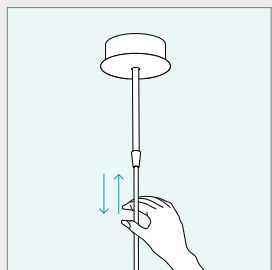

These luminaires are flexible in height thanks to an adjustable drawbar.

91753

This luminaire is flexible in height thanks to an adjustable telescop.

91753

ALEANDRO

incl. bulb

WARM WHITE ECO

pendant luminaire; steel, chrome / opal glass, white