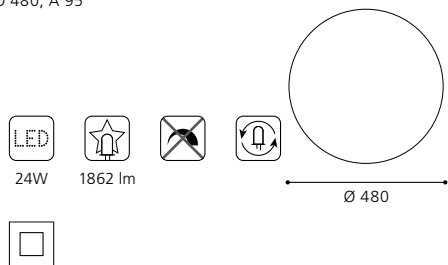

COLLECTION: BASIC