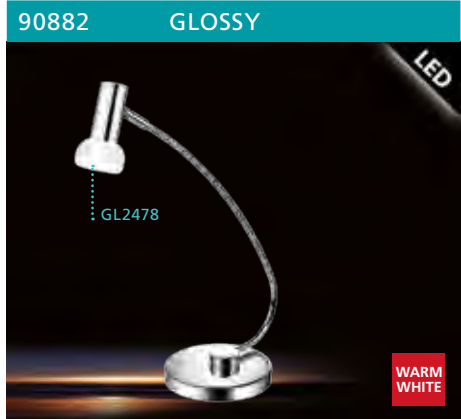

table luminaire; aluminium, steel, chrome / corroded glass, white

L 325, H 410; Base: Ø 130