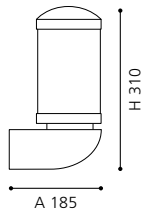

incl. bulb

wall lamp; stainless steel, stainless steel / glass, clear

L 125, H 310, A 185

9 002759 892814

E27

1x 22W

IP44