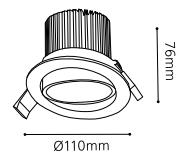

1x 15W LED 1380 lm 178° Ø 90mm

FLUX 6500K