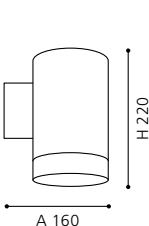

L 125, H 220, A 160

wall lamp; stainless steel, stainless steel