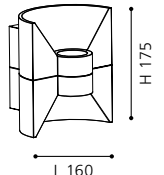

L 140, H 180, A 105

2x 2,5W 380 lm

IP44

L 140

H 180

L 160, H 175, A 125

2x 2,5W 380 lm

IP44

L 160

H 175

L 75, H 210, A 90

2x 2,5W 380 lm

IP44

A 90

H 210

GL3025

L 140, H 180, A 105

2x 2,5W 380 lm

IP44

L 140

H 180

L 160, H 175, A 125

2x 2,5W 380 lm

IP44

L 160

H 175