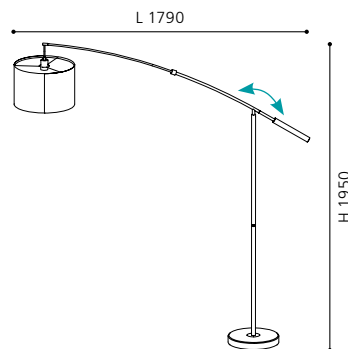

92206

NADINA

floor luminaire; steel, satin nickel / fabric with hook-and-loop fastener, white

L 1790, B 380, H 1950

9 002759 922061

E27 1x 60W

S-2283

92228

CASALE

H 1530, Ø 385

9 002759 922283

E27 1x 60W

S-2285