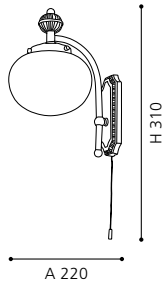

92108

FERNANDEZ

H 1100, Ø 595

GL2810

COLLECTION: TRADITIONAL

92109

FERNANDEZ

H 1100, Ø 595

GL2810

COLLECTION: TRADITIONAL

92111

FERNANDEZ

L 165, H 310, A 220

GL2810

COLLECTION: TRADITIONAL

92112

FERNANDEZ

H 375, Ø 165; Base: Ø 145

GL2810

COLLECTION: TRADITIONAL