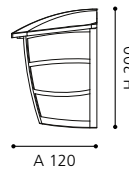

L 180, H 200, A 120