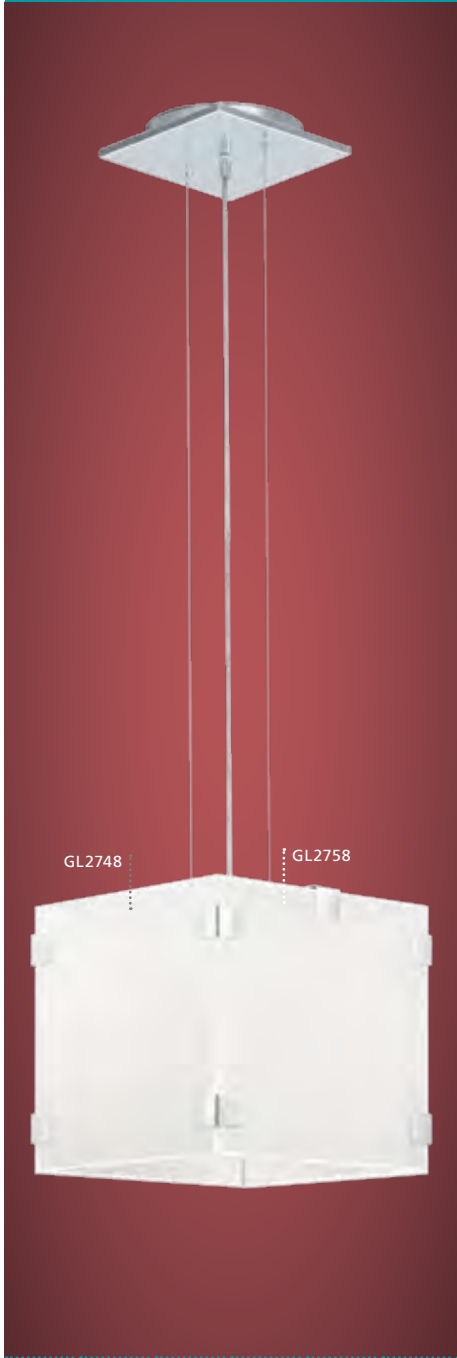

91874

ALEA

GL2748

GL2758

pendant luminaire; steel, chrome / satinated glass, white with decor

L 280, B 280, H 1100

E27

1x 60W