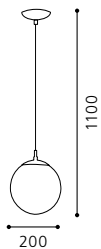

pendant luminaire; steel, satin nickel / opal glass, white