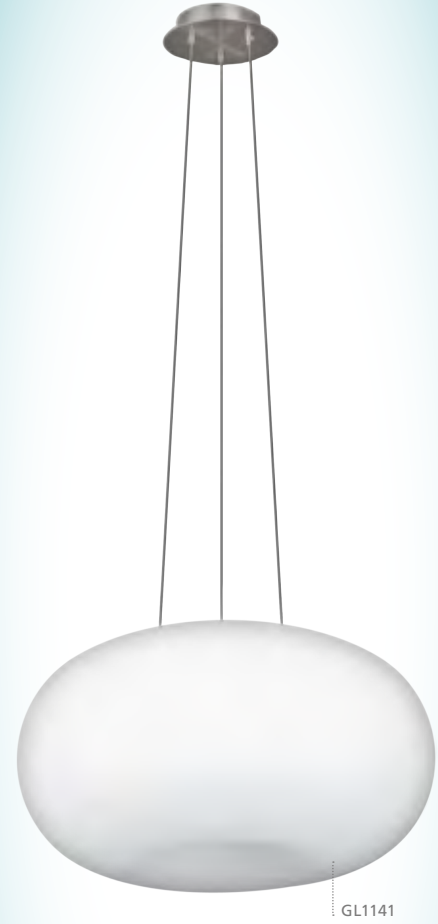

GL1141

H 1100, Ø 450