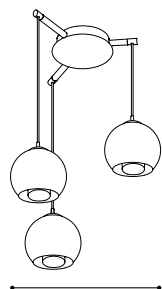

92762

BOLSANO

GL2361

GL2879

pendant luminaire; steel,
chrome / satinated glass,
glass, white, clear

H 1100, Ø 505

E27

3x 60W

GL2879, GL2361

COLLECTION: BASIC

H 1100

Ø 505