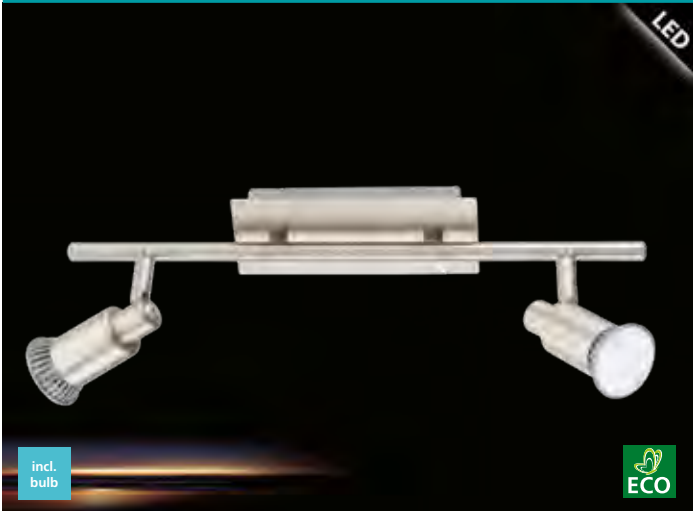

20849 ERIDAN

spot; steel, satin nickel