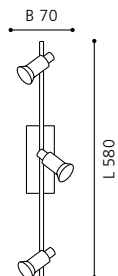

Ø 210

COLLECTION: BASIC

20851

ERIDAN

spot; steel, satin nickel

L 580, B 70

COLLECTION: BASIC

20852