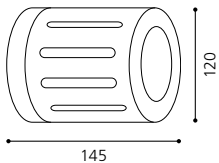

93488

MORINO

L 160, H 235, A 80

3x 2,5W 570 lm

IP44

L 160

GL3028, GL3029

91096

MORINO

L 140, H 280, A 125

4x 4,76W 840 lm

IP44

L 140

GL3028, GL3029

90172

TORBAY

H 145, Ø 120

G9 1x 40W IP54

145

GL2321

90173

TORBAY

H 145, Ø 120

G9 1x 40W IP54

145

GL2322