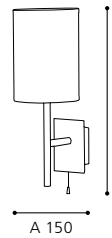

S-1859
COLLECTION: BASIC