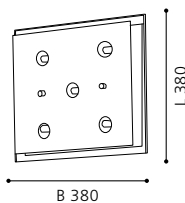

GL-939
COLLECTION: **STYLE**