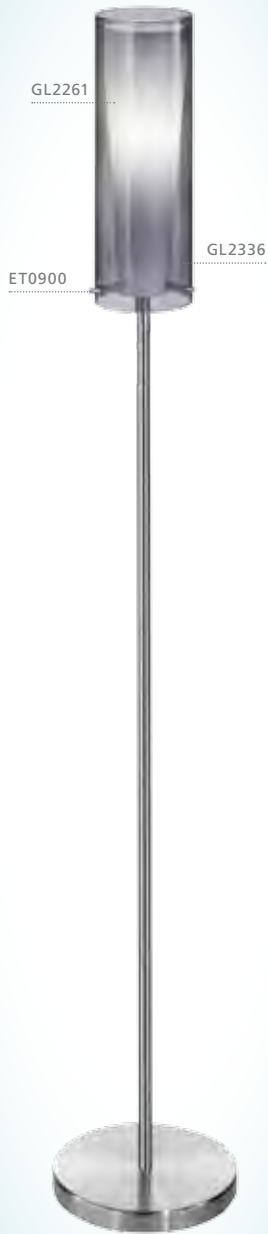

H 500, Ø 110; Base: Ø 155

GL2336, GL2261, ET0900
COLLECTION: TREND

Lighting series with a special smoked glass.

90309

PINTO NERO

floor luminaire; steel, satin nickel /
smoked glass, opal glass, black-transparent, white