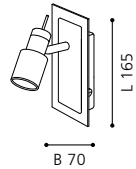

200671

DAVIDA 1

LED

spot; steel, chrome, black

L 165, B 70

GU10

1x 5W

COLLECTION: STYLE

200674

DAVIDA 1

LED

spot; steel, chrome, black

L 780, B 70

GU10

4x 5W

COLLECTION: STYLE

200672

DAVIDA 1

LED

spot; steel, chrome, black

L 390, B 70

GU10

2x 5W

COLLECTION: STYLE