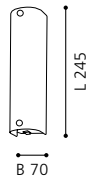

85337

MONO

GL-863

wall luminaire; steel, chrome /
satinated glass, white

L 245, B 70, A 65

GL-863
COLLECTION: BASIC

85338

MONO

GL-864

wall luminaire; steel, chrome /
satinated glass, white

L 340, B 70, A 65

GL-864
COLLECTION: BASIC

85339

MONO

GL-865

wall luminaire; steel, chrome /
satinated glass, white

L 590, B 70, A 65

GL-865
COLLECTION: BASIC

84028

GRAFIK

GL-901

wall / ceiling luminaire; steel, chrome /
satinated glass, white

L 180, H 210

GL-901
COLLECTION: BASIC

84026

GRAFIK

GL-900

wall / ceiling luminaire; steel, chrome /
satinated glass, white

L 280, H 290, A 90

GL-900
COLLECTION: BASIC

90463

GRAFIK

GL2363

wall / ceiling lamp; steel, silver / satinated glass

L 320, H 370, A 95

GL2363
COLLECTION: BASIC