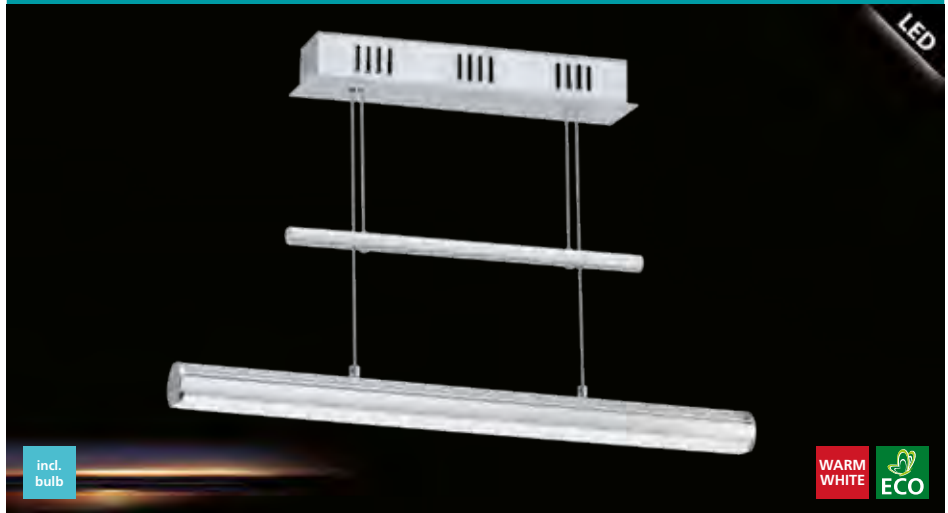

90935 TORIO

incl. bulb

WARM WHITE ECO

pendant luminaire; steel, brushed aluminium, chrome / plastic, white

L 650, H 850 - 1550

9 002759 909352

8x 2,38W 960 lm