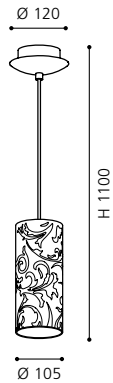

GL2277
COLLECTION: TREND

GL2277
COLLECTION: TREND