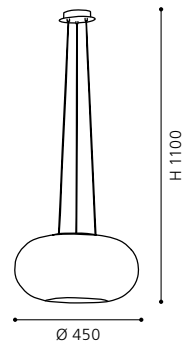

pendant luminaire; steel, satin nickel / opal glass, white

GL1141
COLLECTION: **STYLE**