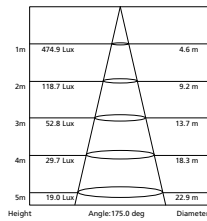

200581 LED DOWNLIGHT

200582 LED DOWNLIGHT

200583 LED DOWNLIGHT

200584 LED DOWNLIGHT

200637 LED DOWNLIGHT

200638 LED DOWNLIGHT