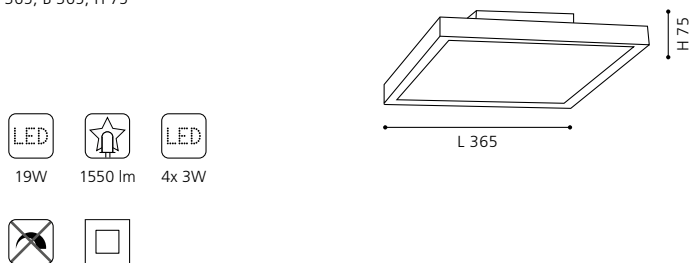

COLLECTION: **STYLE**

92099

JAMERA

pendant luminaire; steel, white / satinated glass, coated white

H 1100, Ø 495

COLLECTION: **STYLE**

ceiling luminaire; steel, chrome / glass, crystal, clear

L 365, B 365, H 75