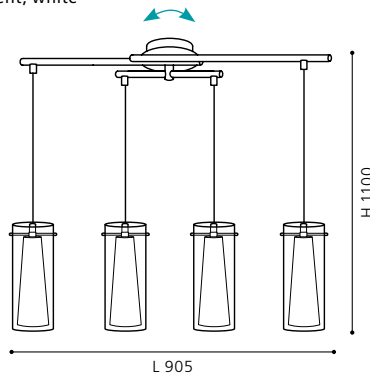

GL2336, GL2261, ET0900
COLLECTION: TREND