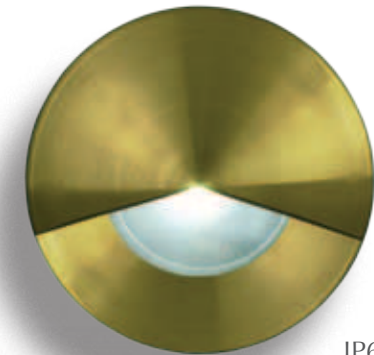

IP65

*Note: Concrete housing
included with fitting.*