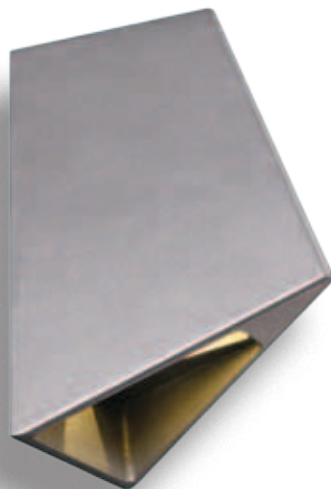

xWave

19462
EV-xWAVE
2x4W 240V Silver
2700K Warm White

19463
EV-xWAVE
2x4W 240V Silver
6500K White

(H) 195mm
(W) 87mm