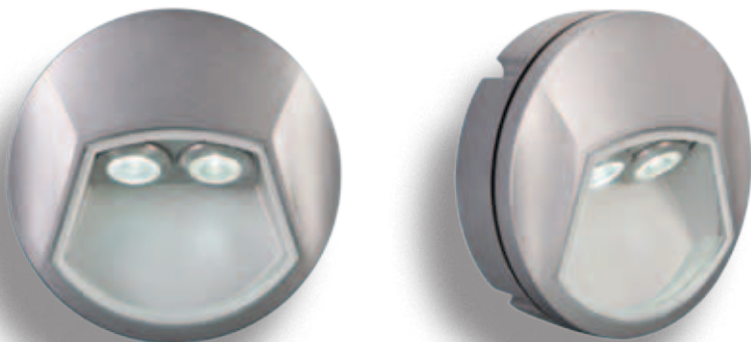

Exterior Step Lights - Surface Mounted

Ixis Round Surface Mount

19468
EV-IXIS-SM-RND
2W 240V Silver
2700K Warm White

19469
EV-IXIS-SM-RND
2W 240V Silver
6500K White

Ø 140mm
(D) 48mm IP65