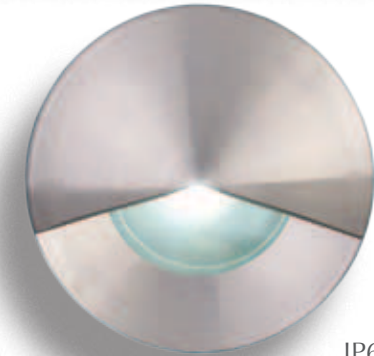

Ø40mm
(D) 62.5mm

Cutout Size: Plaster board (Ø) 33mm
Concrete using housing (Ø) 37mm

IP65

Deka Brass

Inground 3W 12V DC
Brass
Eyelid

19450
EV-DEKA-BRS-EYELID-WW
2700K Warm White

19451
EV-DEKA-BRS-EYELID-W
6500K White