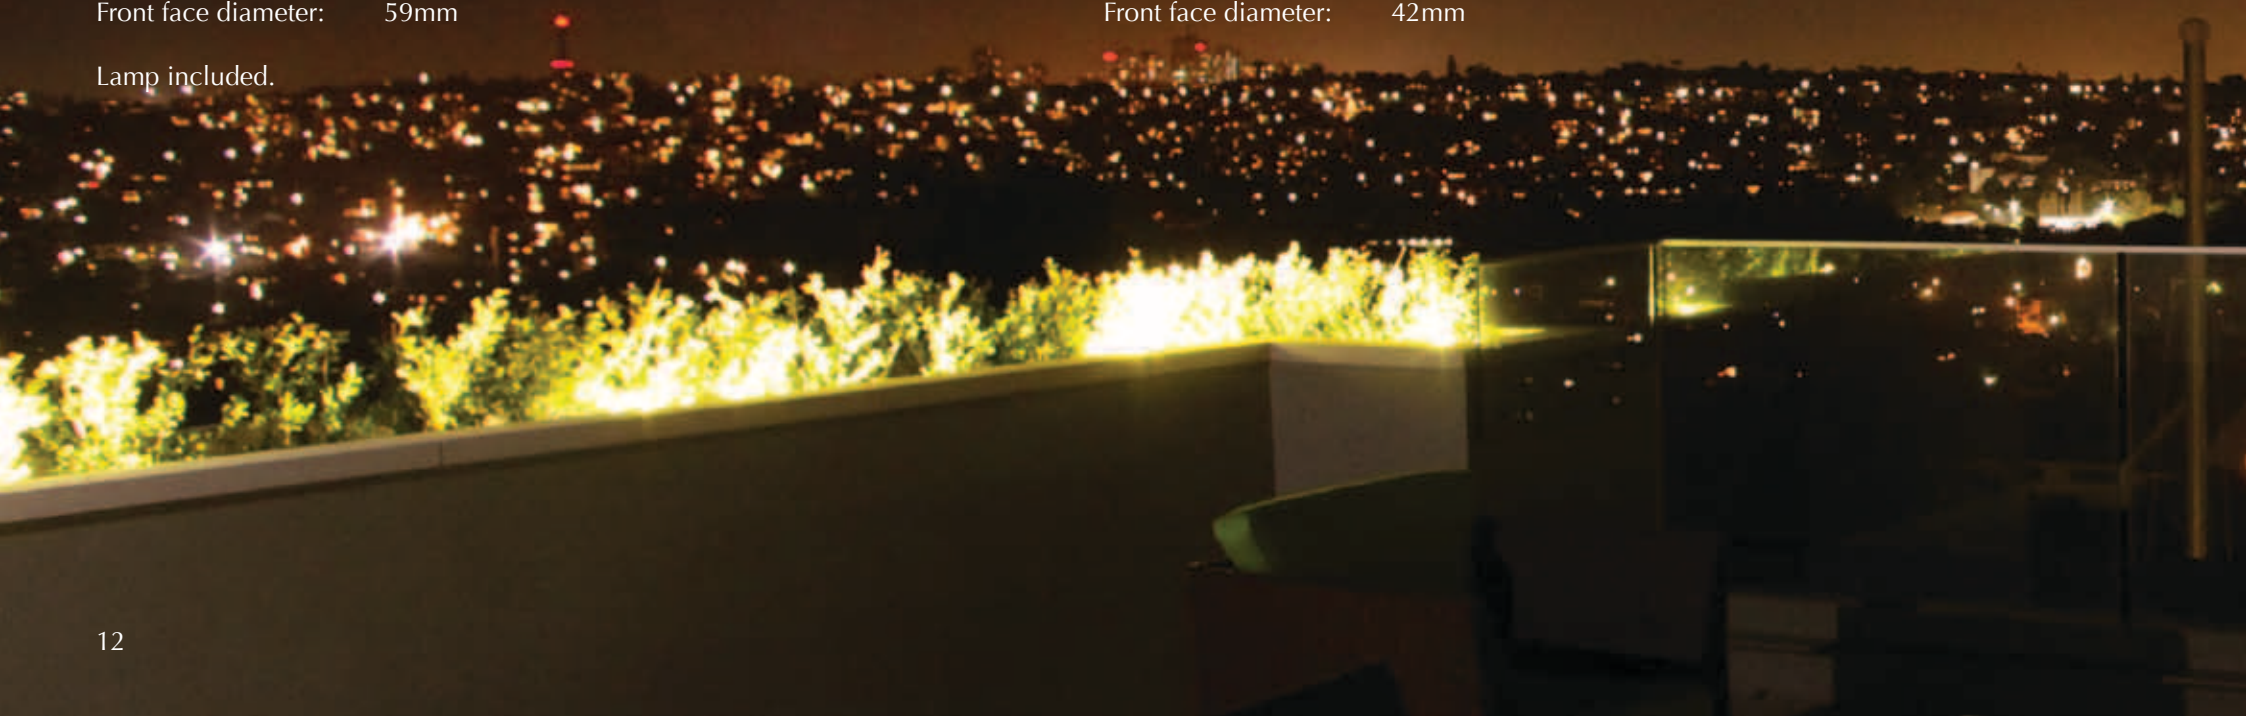

Emit Spike

21441
EV-EMIT-WW-F
Spike 1W 12V DC
316 Stainless Steel
3200K Warm White

21440
EV-EMIT-W-F
Spike 1W 12V DC
316 Stainless Steel
6400K White

12V DC Constant Voltage LED Driver Required

Overall height: 520mm (head and spike)
Head length: 49mm
Front face diameter: 42mm