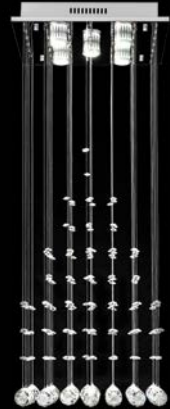

NEW

Everest 40

Everest pendant complete with polished chrome backplate and utilising K9 crystal. 5 x 6W GU10 LED Lamps (complimentary).

Specification:

Dimensions: (L) 400mm x (W) 400mm x (H) 1000mm

Order Code:

35005 Crystal - White LED 5000K

Replacement Lamp 6W GU10 3000K (20481)

Replacement Lamp 6W GU10 5000K (20482)

**REPLACEMENT
WARRANTY**
*CONDITIONS APPLY

NEW

Everest 60

Everest pendant complete with polished chrome backplate and utilising K9 crystal. 9 x 6W GU10 LED Lamps (complimentary).

Specification:

Dimensions: (L) 600mm x (W) 600mm x (H) 1000mm

Order Code:

35006 Crystal - White LED 5000K

Replacement Lamp 6W GU10 3000K (20481)

Replacement Lamp 6W GU10 5000K (20482)

**REPLACEMENT
WARRANTY**
*CONDITIONS APPLY