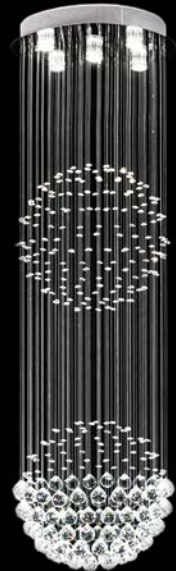

NEW

Jupiter 46-2

Jupiter pendant complete with polished chrome backplate and utilising K9 crystal. 5 x 6W GU10 LED Lamps (complimentary).

Specification:

Dimensions: (Ø) 460mm x (H) 1500mm

Order Code:

35002 Crystal - White LED 5000K

Replacement Lamp 6W GU10 3000K (20481)

Replacement Lamp 6W GU10 5000K (20482)

REPLACEMENT
WARRANTY
*CONDITIONS APPLY