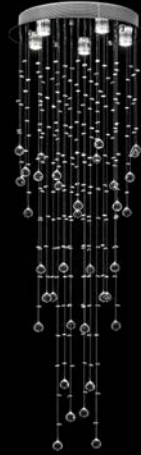

NEW

Snowdrop 66

Snowdrop pendant complete with polished chrome backplate and utilising K9 crystal. 9 x 6W GU10 LED Lamps (complimentary).

Specification:

Dimensions: (Ø) 660mm x (H) 2000mm

Order Code:

35017 Crystal - White LED 5000K

Replacement Lamp 6W GU10 3000K (20481)

Replacement Lamp 6W GU10 5000K (20482)

NEW

Snowdrop 86

Snowdrop pendant complete with polished chrome backplate and utilising K9 crystal. 12 x 6W GU10 LED Lamps (complimentary).

Specification:

Dimensions: (Ø) 860mm x (H) 2500mm

Order Code:

35018 Crystal - White LED 5000K

Replacement Lamp 6W GU10 3000K (20481)

Replacement Lamp 6W GU10 5000K (20482)