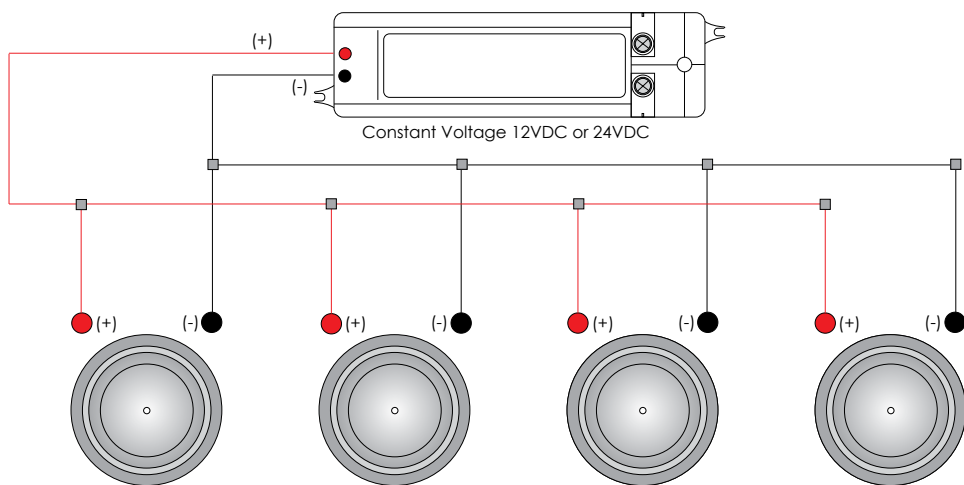

Parallel Wiring Diagram