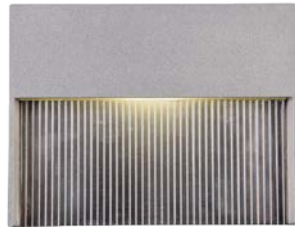

Order Code:

19472 Silver - Warm White LED 3000K

19473 Silver - White LED 5000K

4W	IP65		350 LUMENS 3000K	400 LUMENS 5000K			REPLACEMENT WARRANTY *CONDITIONS APPLY

Step Wide

4W LED recessed wall light, die-cast aluminium, custom silver powder coat. Built in power supply. Non Dimmable. This is ideal as a bright step light.

Specification:

Fitting: (W) 220mm x (H) 64mm x (D) 74mm

Poly housing: (W) 205mm x (L) 60mm x (D) 70mm