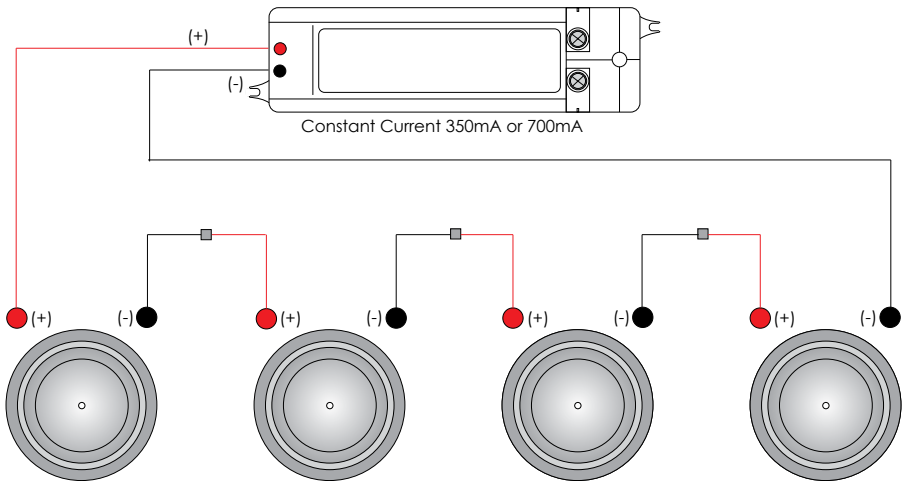

Series Wiring Diagram