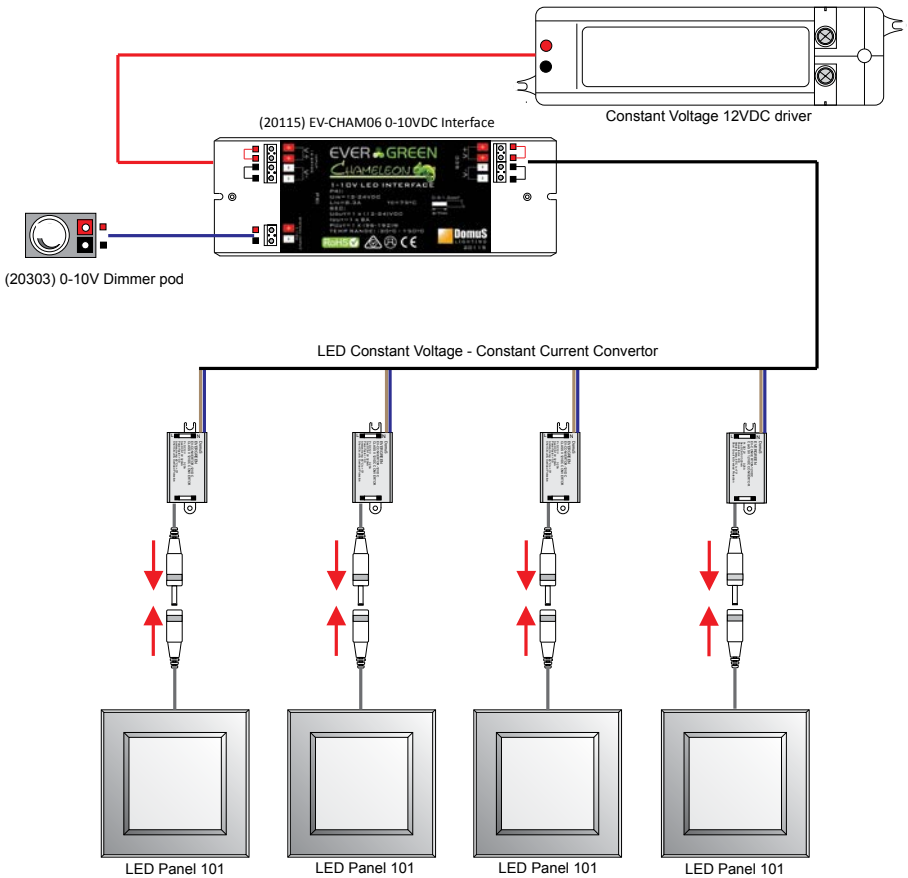

Panel 101 Multiple Connections Wiring Diagram (Non Dimmable)

Wiring diagram to allow multiple Panel-101 fixtures to be wired to one Constant Voltage LED driver

Panel 101 0-10V Dimmable Wiring Diagram

Wiring diagram to allow the Panel-101 to be dimmed using 0-10V Interface and Constant Voltage to Constant Current converters.