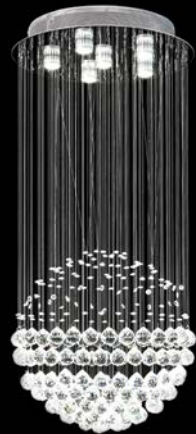

Jupiter 30-1

Jupiter pendant complete with polished chrome backplate and utilising K9 crystal. 4 x 3W G9 LED Lamps (complimentary).

Specification:

Dimensions: (Ø) 300mm x (H) 400mm

Order Code:

35000 Crystal - White LED 5000K

Replacement Lamp 3W G9 3000K (20486)

Replacement Lamp 3W G9 5000K (20487)

REPLACEMENT WARRANTY
*CONDITIONS APPLY

Jupiter 46-1

Jupiter pendant complete with polished chrome backplate and utilising K9 crystal. 5 x 6W GU10 LED Lamps (complimentary).

Specification:

Dimensions: (Ø) 460mm x (H) 600mm

Order Code:

35001 Crystal - White LED 5000K

Replacement Lamp 6W GU10 3000K (20481)

Replacement Lamp 6W GU10 5000K (20482)

REPLACEMENT WARRANTY
*CONDITIONS APPLY

NEW

NEW