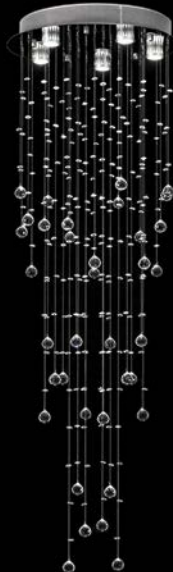

Replacement Lamp 6W GU10 3000K (20481)

Replacement Lamp 6W GU10 5000K (20482)

NEW

Boomerang 40

Boomerang pendant complete with polished chrome backplate and utilising K9 crystal. 4 x 6W GU10 LED Lamps (complimentary).