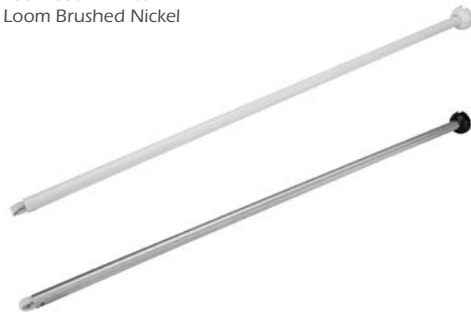

Extension Rod + Wiring Loom

NEW

A range of extension rods designed to suit the range of ceiling fans, in different lengths and different colours. Complete with wiring loom.

Order Code:

50351 Avatar 900mm Extension Rod + Loom Satin White

50352 Avatar 900mm Extension Rod + Loom Silver

50361 Brisk 900mm Extension Rod + Loom Satin White

50362 Brisk 900mm Extension Rod + Loom Brushed Aluminium

50371 Windy/Viento 900mm Extension Rod + Loom Satin White

50372 Windy/Viento 900mm Extension Rod + Loom Brushed Nickel

**IN-HOME
WARRANTY**
*CONDITIONS APPLY