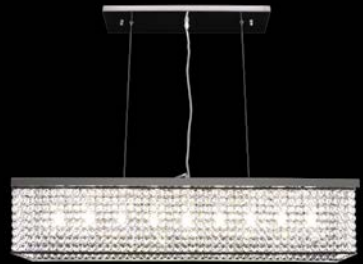

Specification:

Dimensions: (L) 900mm x (W) 160mm x (H) 1000mm

Order Code:

35049 Crystal - White LED 5000K

Replacement Lamp 3W G9 3000K (20486)

Replacement Lamp 3W G9 5000K (20487)

**REPLACEMENT
WARRANTY**
*CONDITIONS APPLY