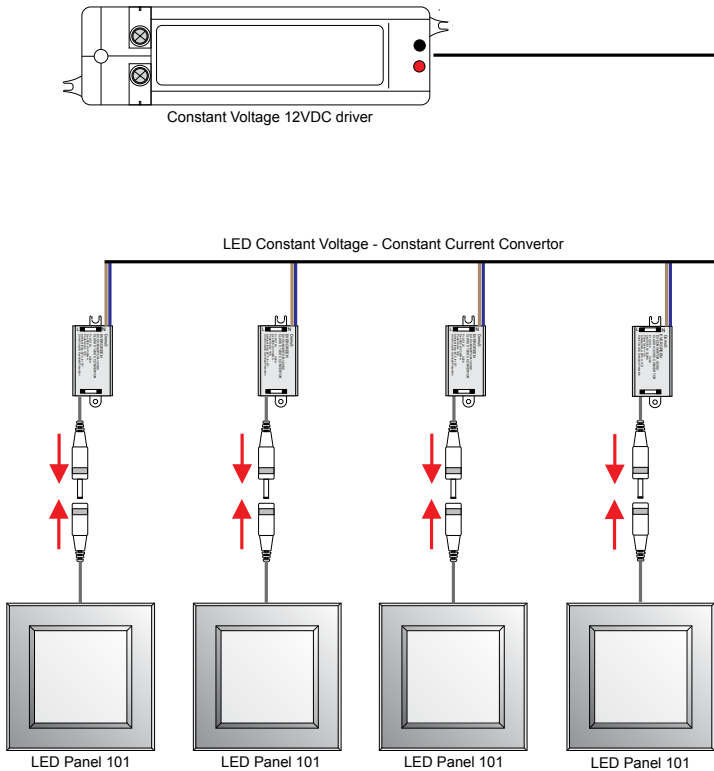

Panel 101 Multiple Connections Wiring Diagram (Non Dimmable)

Wiring diagram to allow multiple Panel-101 fixtures to be wired to one Constant Voltage LED driver

Panel 101 0-10V Dimmable Wiring Diagram

Wiring diagram to allow the Panel-101 to be dimmed using 0-10V Interface and Constant Voltage to Constant Current converters.