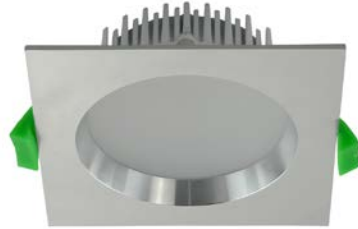

Deco-13 Tilt

13W round tilt LED recessed downlight with anti-glare deep set frame, opal diffuser, dimmable LED Driver & flex and plug. Fully dimmable with Domus EV-Dimmer.

Specification:

Diameter: 110mm

Height: 41.5mm