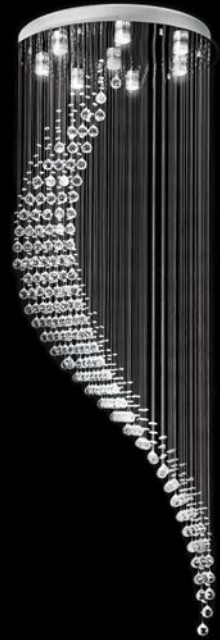

NEW

Boomerang 66

Boomerang pendant complete with polished chrome backplate and utilising K9 crystal. 8 x 6W GU10 LED Lamps (complimentary).

Specification:

Dimensions: (Ø) 660mm x (H) 1800mm

Order Code:

35022 Crystal - White LED 5000K

Replacement Lamp 6W GU10 3000K (20481)

Replacement Lamp 6W GU10 5000K (20482)

**REPLACEMENT
WARRANTY**

*CONDITIONS APPLY