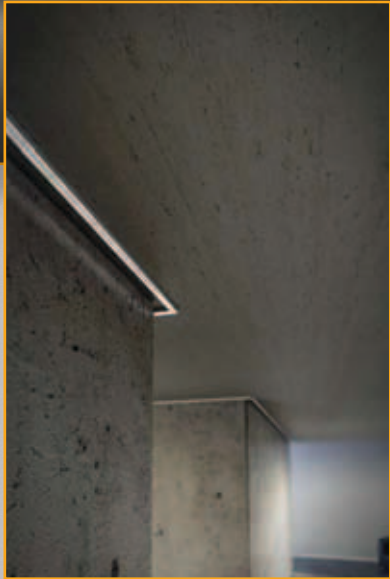

Installation Process