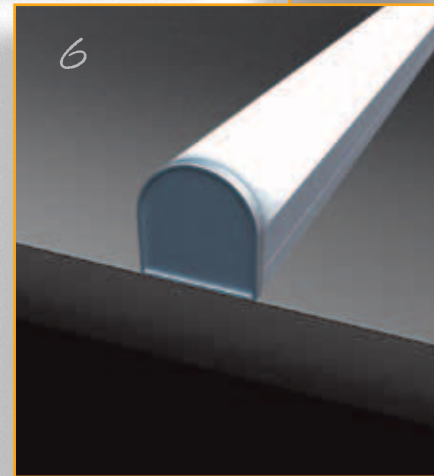

Installation Process