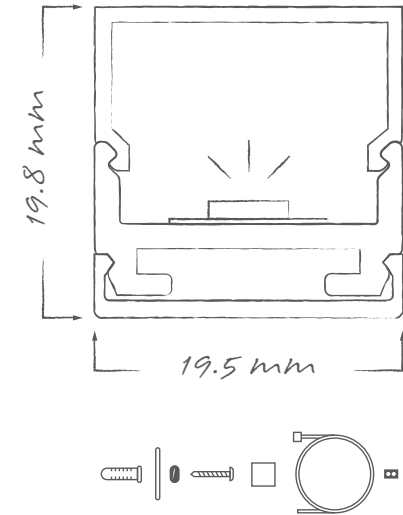

Bobby - Bloc

This LED profile can be used for many applications. Applications include wall mount, ceiling mount, under cupboard mount and also as a wire suspended pendant for over desk or bench top applications.

Natural anodised aluminium finish, 6063 grade aluminium, hidden screw mounting, complete with a square PMMA matt opal diffuser. Maximum continuous length = 2.5mtrs.

Order code: **22010**
Product code: **EV-EXT201**
Size: (W) 19.5mm x (H) 19.8mm (L) 2500mm maximum length (sold per mtr)

Order code: **22011**
Product code: **EV-EXT201-CAP**
Description: Square end cap to suit EV-EXT201 LED profile.
Colour: Silver

Order code: **22041**
Product code: **EV-EXT-SUSPENSION**
Description: Stainless steel wire suspension (2mtr) to suit above LED profile.

Special: Special custom powder coated colours available upon request.

Compatible LED strips:

Flexi Strip 60	Flexi Strip 90	Flexi Strip 120	Flexi Strip 240	Flexi Strip RGB
○ W	○ W	○ W	○ W	●●● 30
○ NW	○ NW	○ NW	○ NW	●●● 60
○ WW	○ WW	○ WW	○ WW	●●● Digital
● R	● B			●●● AWB
● G				
● B				
● A