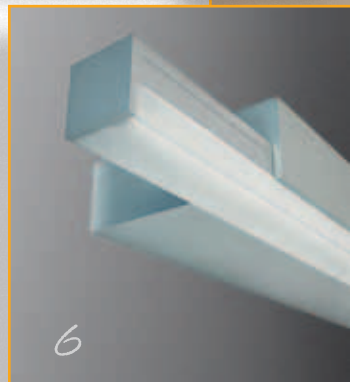

Installation Process