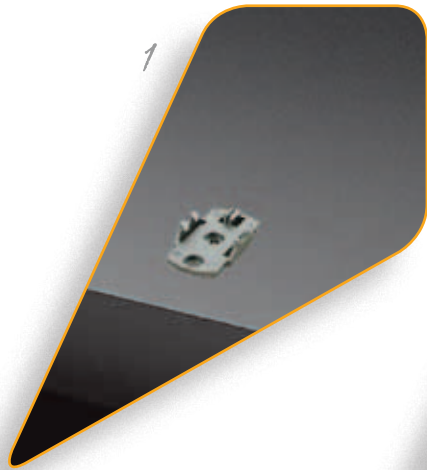

Installation Process