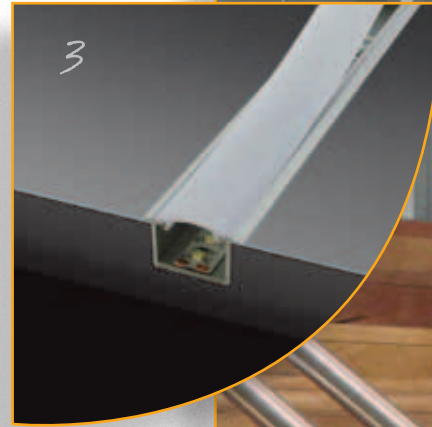

Installation Process