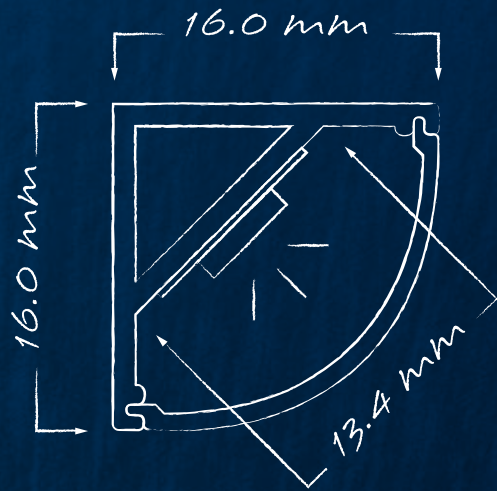

Installation Process