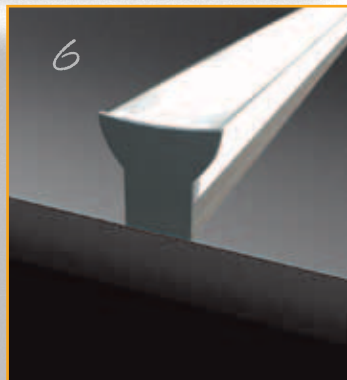

Installation Process