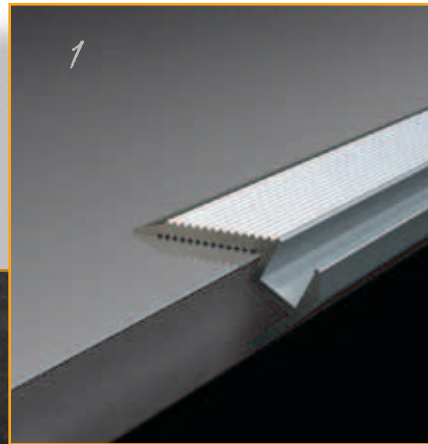

Installation Process