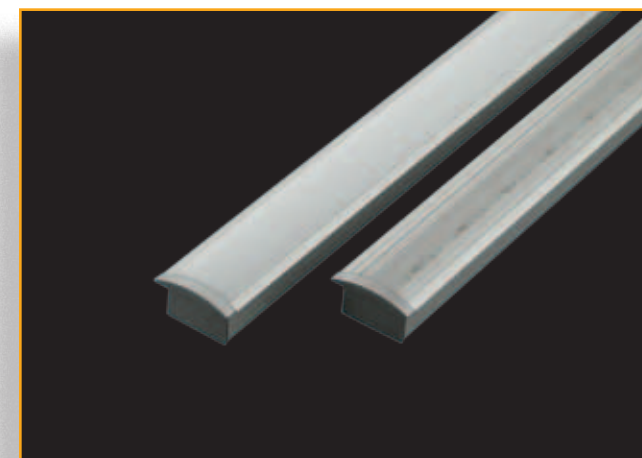

Opti-Line Recessed

This slim line recessed aluminium LED profile is very versatile. Applications range from ceiling mounting, wall mounting and under bench mounting.

Natural anodised aluminium finish, 6063 grade aluminium, polycarbonate clear and opal diffuser which is UV stable and unbreakable. Maximum continuous length = 3mtr.

Order code: **22004**
Product code: **EV-EXT101-CLEAR**
Size: (W) 20.8mm x (H) 13mm (L) 3000mm maximum length (sold per mtr)

Order code: **22005**
Product code: **EV-EXT101-OPAL**
Size: (W) 20.6mm x (H) 12.6mm (L) 3000mm maximum length (sold per mtr)

Order code: **22006**
Product code: **EV-EXT101-CAP**
Description: Moulded end cap to suit EV-EXT101 LED profile.
Colour: Silver

Order code: **22007**
Product code: **EV-EXT101-SPRING CLIP**
Description: Spring clip to suit EV-EXT101 LED profile.
Colour: Silver

Special: Special custom powder coated colours available upon request.

Compatible LED strips:

Flexi Strip 60	Flexi Strip 90	Flexi Strip 120	Flexi Strip 240	Flexi Strip RGB
○ W	○ W	○ W	○ W	●●● 30
○ NW	○ NW	○ NW	○ NW	●●● 60
○ WW	○ WW	○ WW	○ WW	●●● Digital
● R	● B			●○● AWB
● G				
● B				
● A