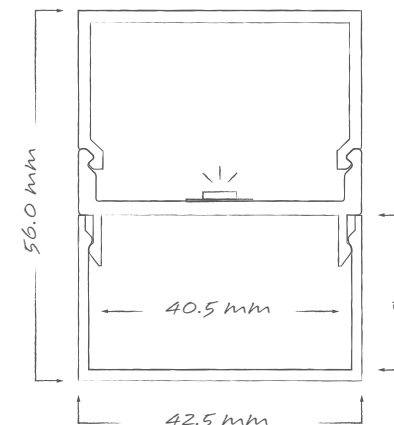

Bobby - Bloc Maxi

This LED profile can be used for many applications. Applications include wall mount, ceiling mount and also as a wire suspended pendant for over desk or bench top applications.

Natural anodised aluminium finish, 6063 grade aluminium, complete with a squared shape PMMA matt opal diffuser. Maximum continuous length = 2.5mtrs.

Order code: **22020**
Product code: **EV-EXT206**
Size: (W) 42.5mm x (H) 56mm (L) 2500mm maximum length (sold per mtr)

Order code: **22021**
Product code: **EV-EXT206-CAP**
Description: Rectangular end cap to suit EV-EXT206 LED profile.
Colour: Silver

Order code: **22041**
Product code: **EV-EXT-SUSPENSION**
Description: Stainless steel wire suspension (2mtr) to suit above LED profile.

Special: Special custom powder coated colours available upon request.

Compatible LED strips:

Flexi Strip 60	Flexi Strip 90	Flexi Strip 120	Flexi Strip 240	Flexi Strip RGB
○ W	○ W	○ W	○ W	●●● 30
○ NW	○ NW	○ NW	○ NW	●●● 60
○ WW	○ WW	○ WW	○ WW	●●● Digital
● R	● B			●○● AWB
● G				
● B				
● A