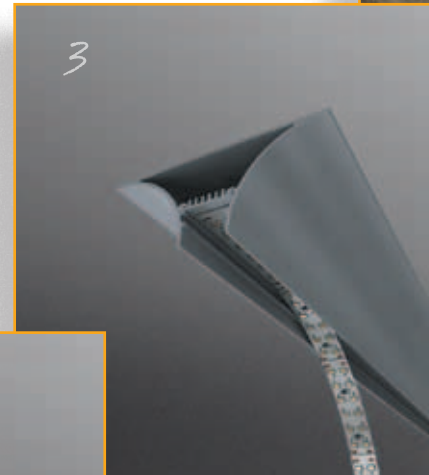

Installation Process