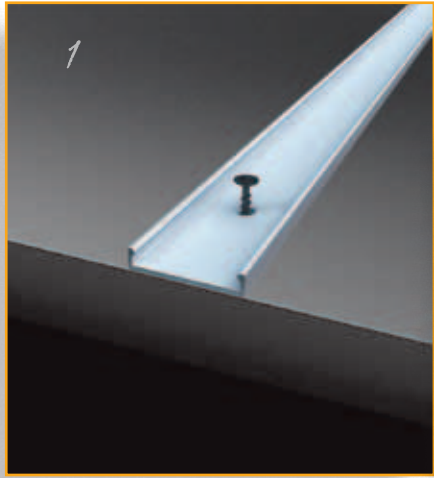

Installation Process