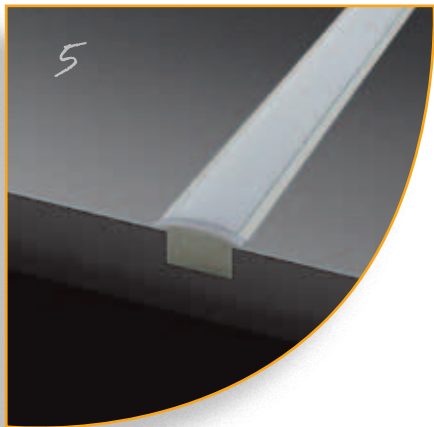

Installation Process