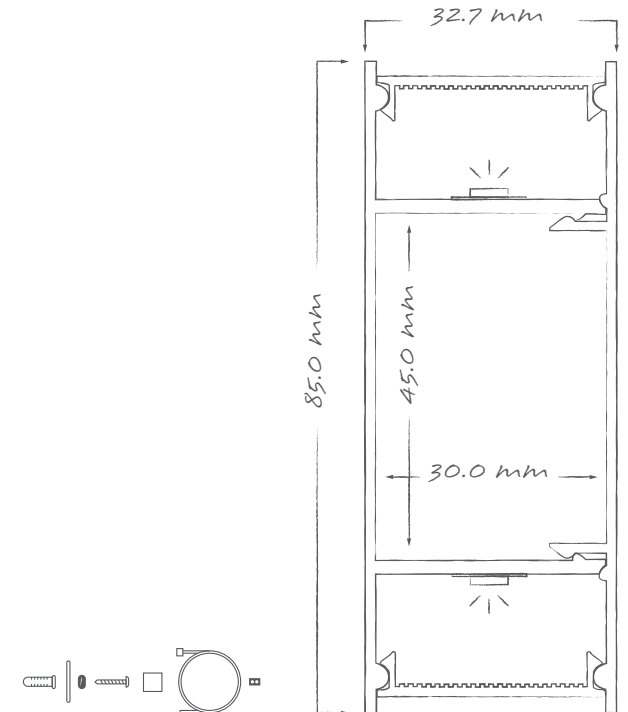

Luma-Line 2

This LED profile is an architectural style wall light with an up and down wall washing. The configurations in the LED effects are endless. This profile can also be used with wire suspensions to also create a nice effect.

Natural anodised aluminium finish, 6063 grade aluminium, complete with a flat shape PMMA matt opal diffuser. Maximum continuous length = 2.5mtrs

Order code: **22022**
Product code: **EV-EXT207**
Size: (W) 32.7mm x (H) 85mm (L) 2500mm maximum length (sold per mtr)

Order code: **22023**
Product code: **EV-EXT207-CAP**
Description: Rectangular end cap to suit EV-EXT207 LED profile.
Colour: Silver

Order code: **22041**
Product code: **EV-EXT-SUSPENSION**
Description: Stainless steel wire suspension (2mtr) to suit above LED profile.

Special: Special custom powder coated colours available upon request.

Compatible LED strips:

Flexi Strip 60	Flexi Strip 90	Flexi Strip 120	Flexi Strip 240	Flexi Strip RGB
○ W	○ W	○ W	○ W	●●● 30
○ NW	○ NW	○ NW	○ NW	●●● 60
○ WW	○ WW	○ WW	○ WW	●●● Digital
● R	● B			●○● AWB
● G				
● B				
● A