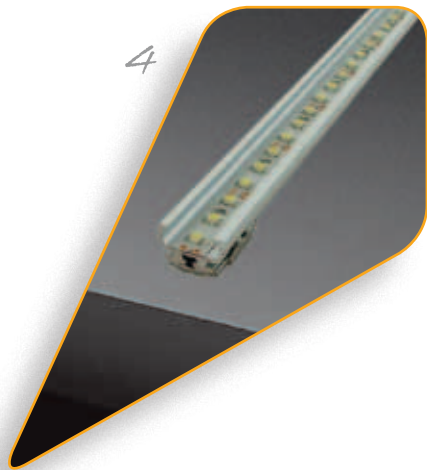

Installation Process