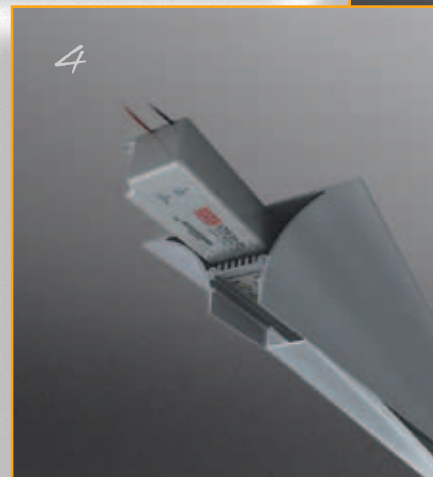

Installation Process