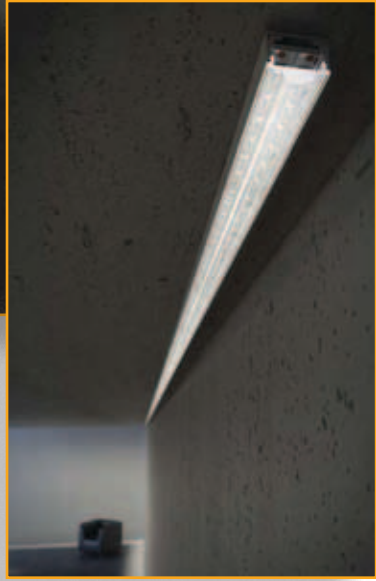

Installation Process