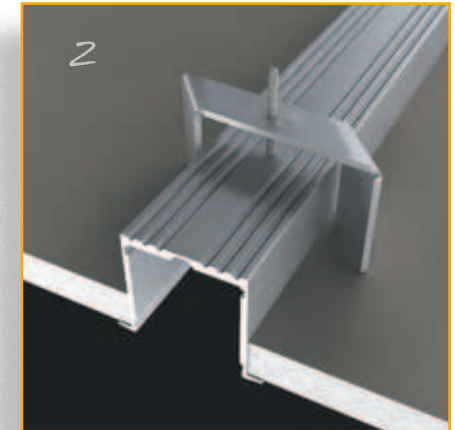

Installation Process

Edge

This LED profile is designed to be used as a stair nose profile. This gives a continuous and even light.

Natural anodised aluminium finish, 6063 grade aluminium, complete with a flat PMMA matt opal diffuser.
Maximum continuous length = 2.5mtrs.