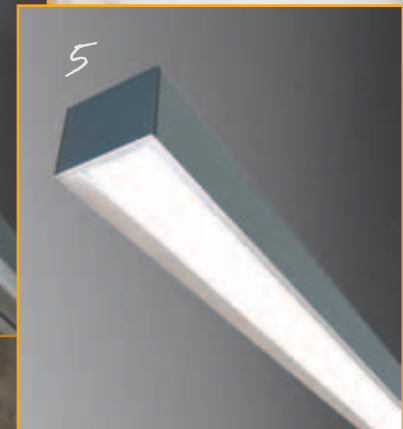

Installation Process