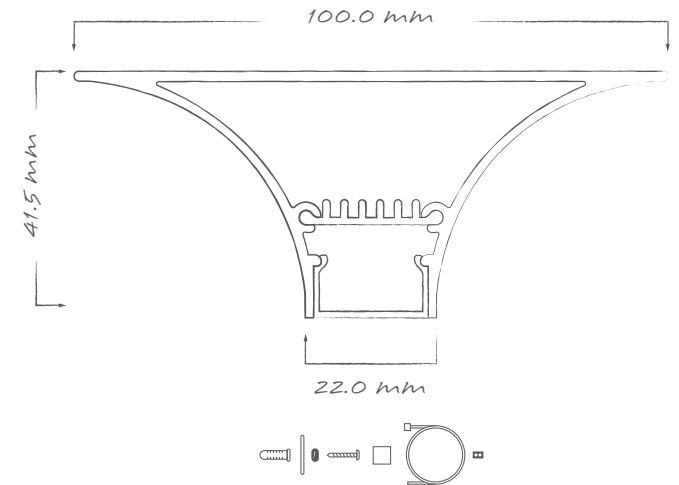

V-Line

This LED profile can be used for many applications. Applications include wall mount, ceiling mount and also as a wire suspended pendant for over desk or bench top applications.

Natural anodised aluminium finish, 6063 grade aluminium, complete with a flat shape PMMA matt opal diffuser. Maximum continuous length = 2.5mtrs

Order code: **22024**
Product code: **EV-EXT208**
Size: (W) 100mm x (H) 41.5mm (L) 2500mm maximum length (sold per mtr)

Order code: **22025**
Product code: **EV-EXT208-CAP**
Description: Triangular end cap to suit EV-EXT208 LED profile.
Colour: Silver

Order code: **22041**
Product code: **EV-EXT-SUSPENSION**
Description: Stainless steel wire suspension (2mtr) to suit above LED profile.

Special: Special custom powder coated colours available upon request.

Compatible LED strips:

Flexi Strip 60		Flexi Strip 90		Flexi Strip 120		Flexi Strip RGB	
○	W	○	W	○	W	● ● ●	30
○	NW	○	NW	○	NW	● ● ●	60
○	WW	○	WW	○	WW	● ● ●	Digital
●	R	●	B			● ● ●	AWB
●	G						
●	B						
●	A