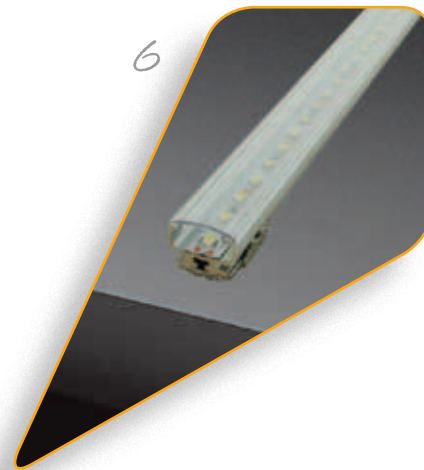

Installation Process