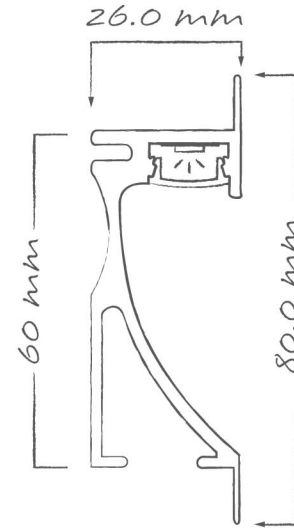

Infinity

This special LED profile is used for wall or floor washing. Used in ceilings it can create a continuous wall washing effect and if used low in a wall application it can create a continuous path light effect.

Natural anodised aluminium finish, 6063 grade aluminium, complete with a flat PMMA matt opal diffuser. Maximum continuous length = 2.5mtrs.

Order code: **22031**
Product code: **EV-EXT211**
Size: (W) 26mm x (H) 80mm (L) 2500mm maximum length (sold per mtr)

Order code: **22032**
Product code: **EV-EXT211-CAP**
Description: Flat end cap to suit EV-EXT211 LED profile.
Colour: Silver

Special: Special custom powder coated colours available upon request.

Compatible LED strips:

Flexi Strip 60	Flexi Strip 90	Flexi Strip 120	Flexi Strip RGB
○ W	○ W	○ W	● ● ● 30
○ NW	○ NW	○ NW	● ● ● 60
○ WW	○ WW	○ WW	● ● ● Digital
● R	● B		● ● ● AWB
● G			
● B			
● A