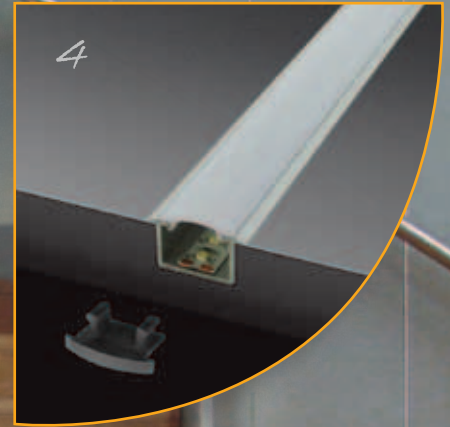

Installation Process