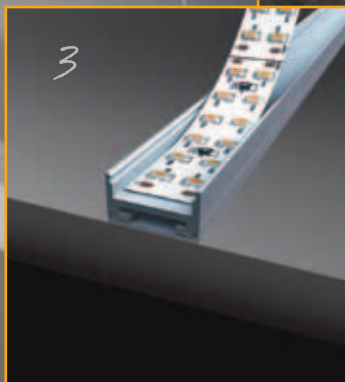

Installation Process