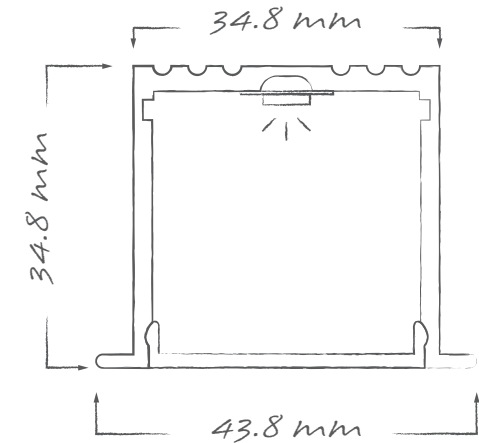

Omega 35

This LED profile is designed to be recessed into ceilings or walls. It is the perfect profile for an architectural seamless look.

Natural anodised aluminium finish, 6063 grade aluminium, complete with a flat PMMA matt opal diffuser. Maximum continuous length = 2.5mtrs.

Order code: **22034**
Product code: **EV-EXT212**
Size: (W) 43.8mm x (H) 34.8mm (L) 2500mm maximum length (sold per mtr)

Order code: **22035**
Product code: **EV-EXT212-CAP**
Description: Flat end cap to suit EV-EXT212 LED profile.
Colour: Silver

Order code: **22036**
Product code: **EV-EXT212-MOUNTING**
Description: Mounting saddle to suit EV-EXT212 recessed LED profile.
Colour: Natural anodised

Special: Special custom powder coated colours available upon request.

Compatible LED strips:

Flexi Strip 60	Flexi Strip 90	Flexi Strip 120	Flexi Strip 240	Flexi Strip RGB
○ W	○ W	○ W	○ W	●●● 30
○ NW	○ NW	○ NW	○ NW	●●● 60
○ WW	○ WW	○ WW	○ WW	●●● Digital
● R	● B			●○● AWB
● G				
● B				
● A