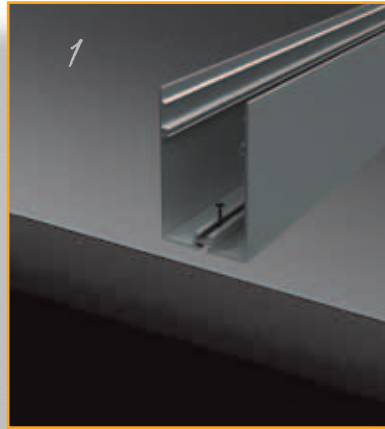

Installation Process