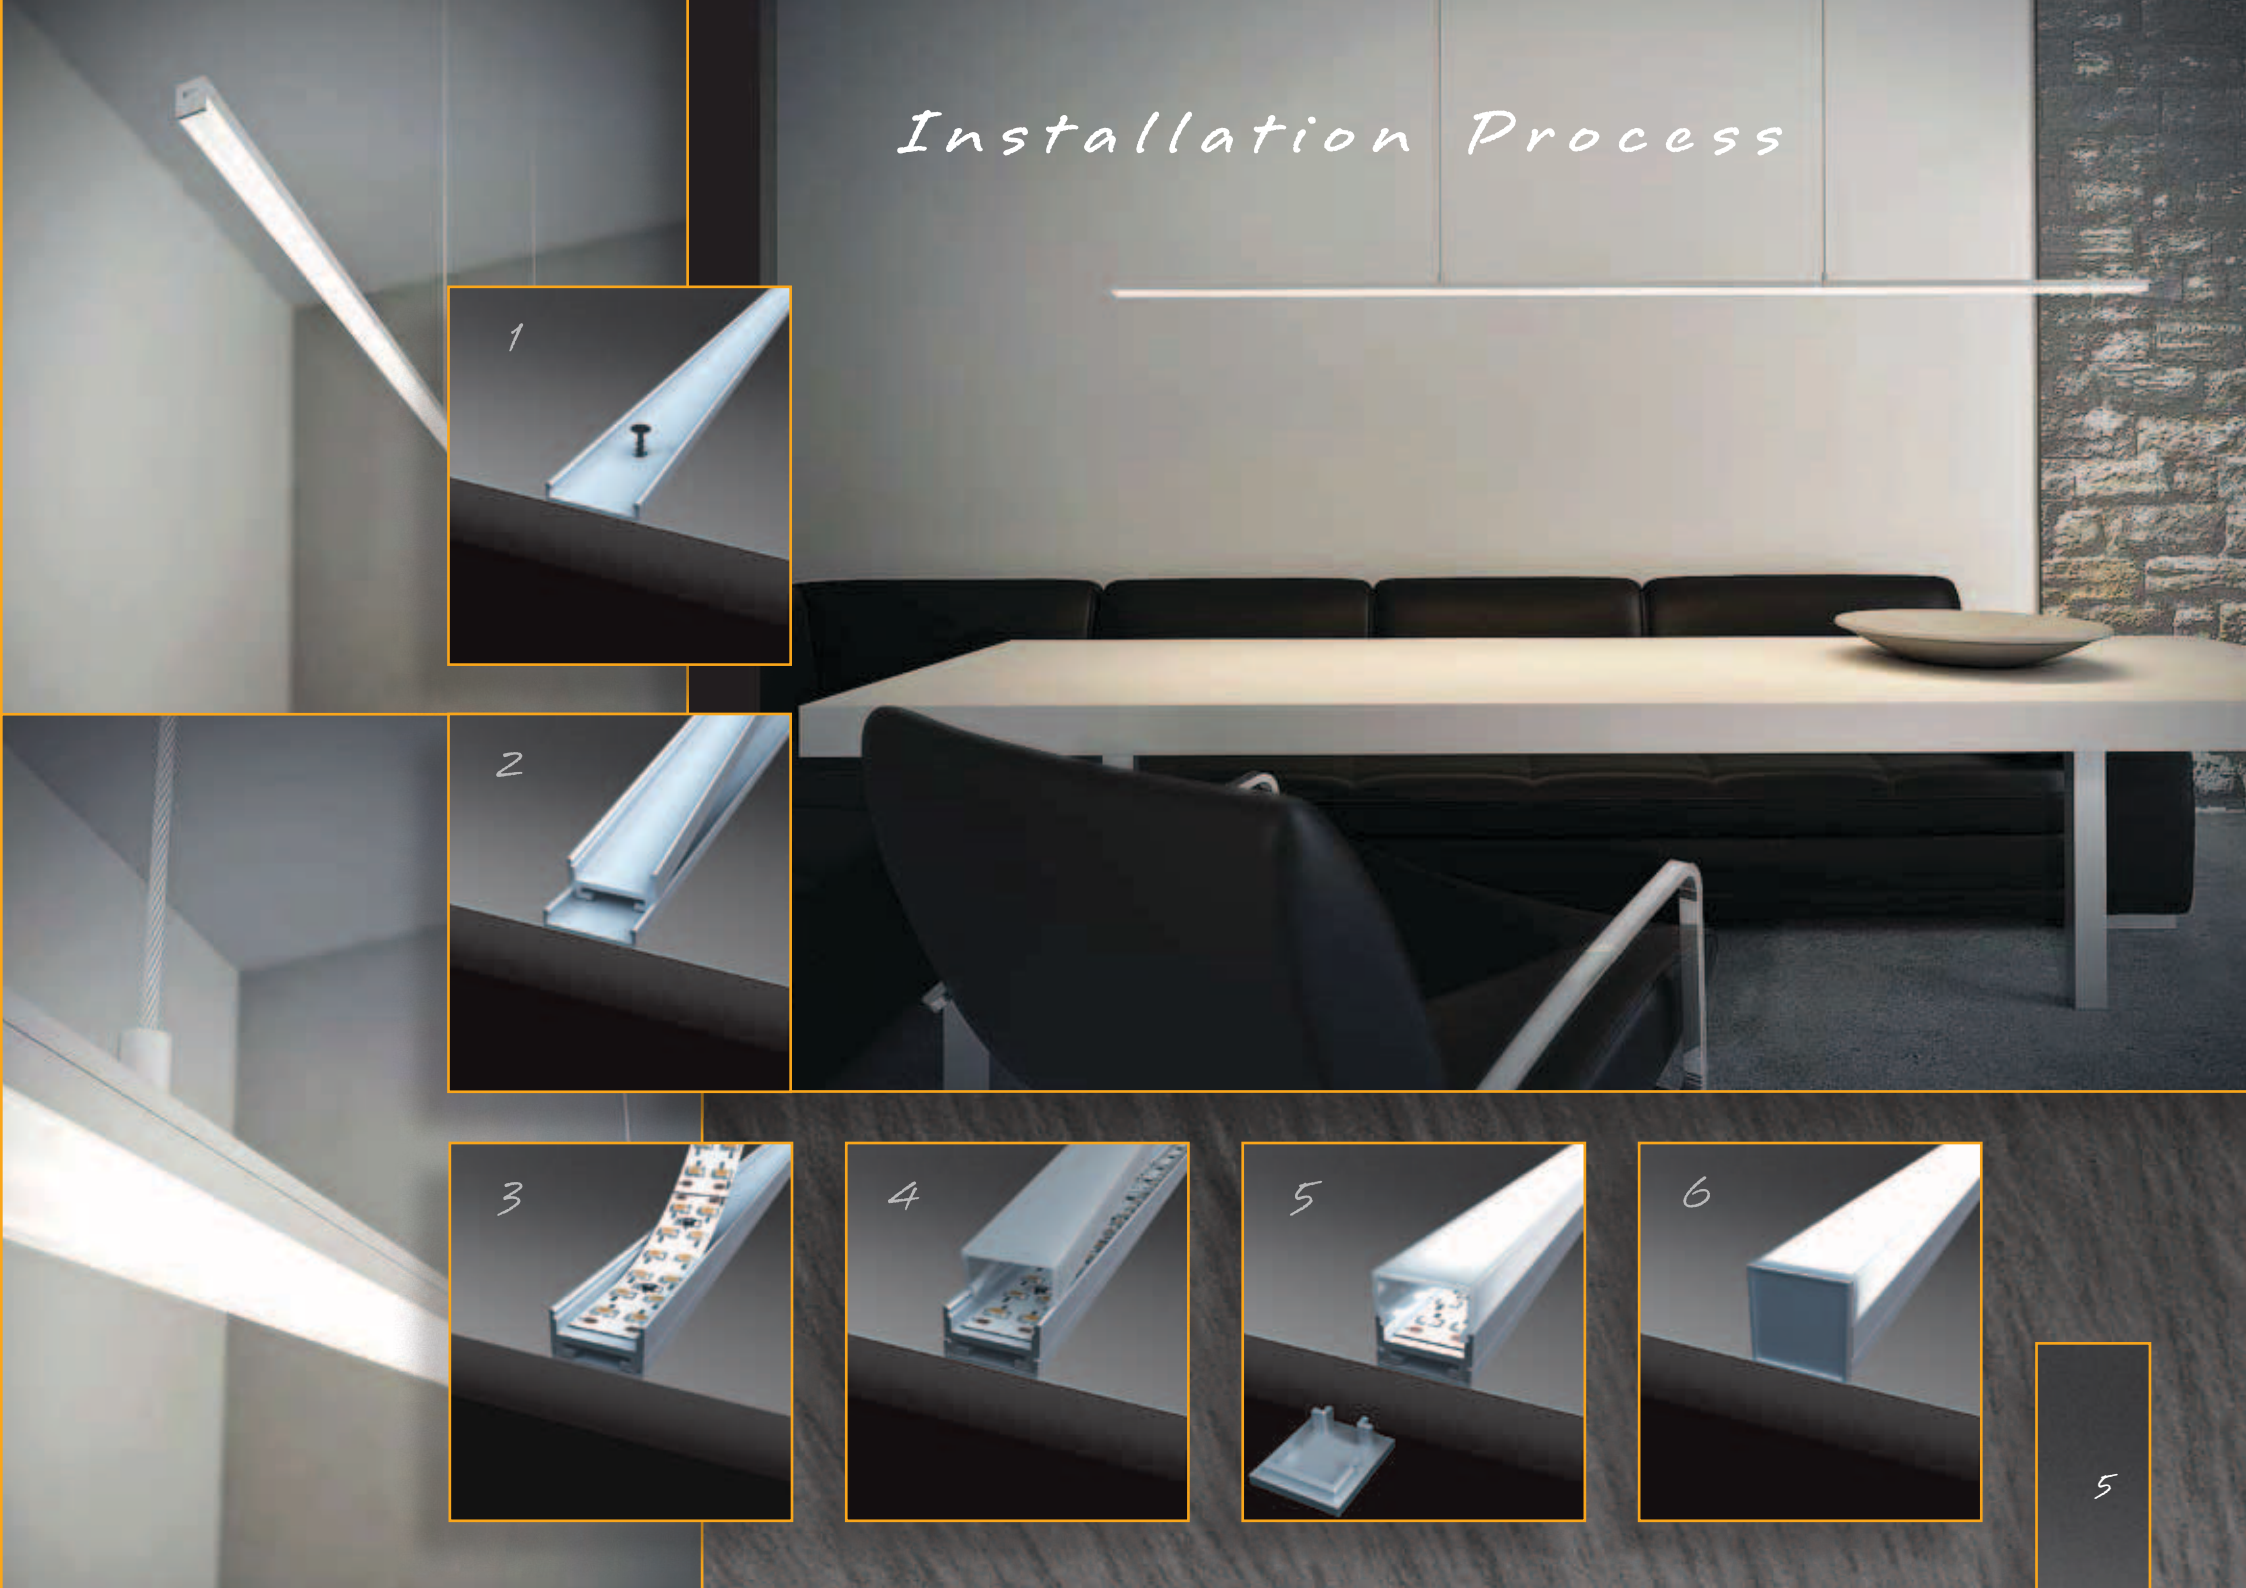

Installation Process

B o b b y - T

This LED profile can be used for many applications. Applications include wall mount, ceiling mount and also as a wire suspended pendant for over desk or bench top applications.