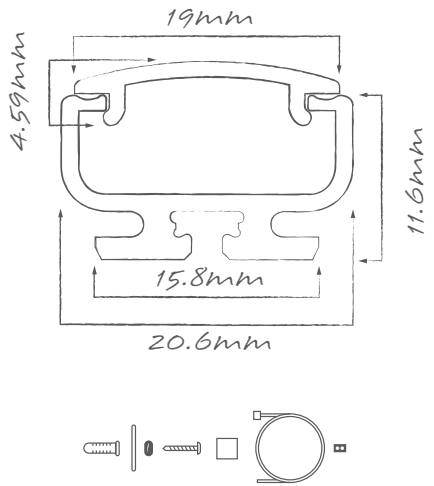

Installation Process