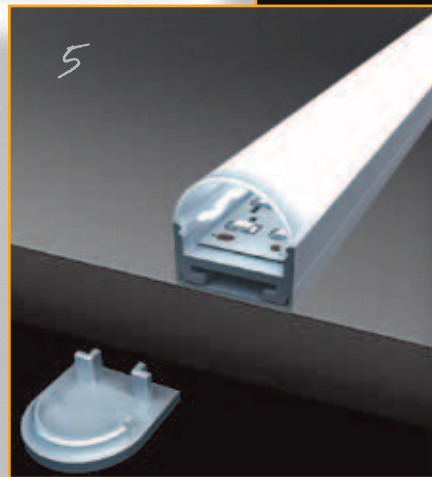

Installation Process