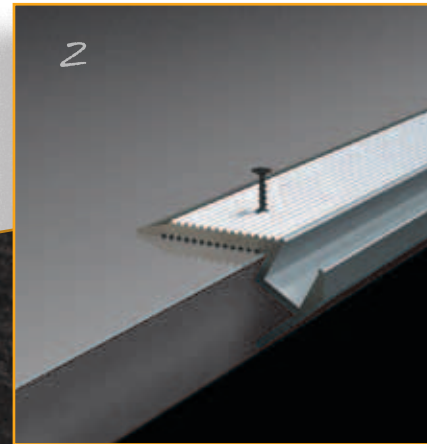

Installation Process