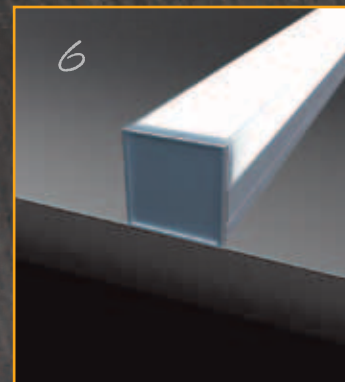

Installation Process