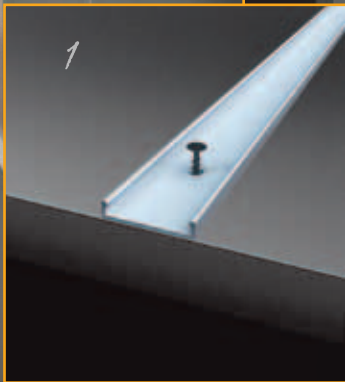

Installation Process