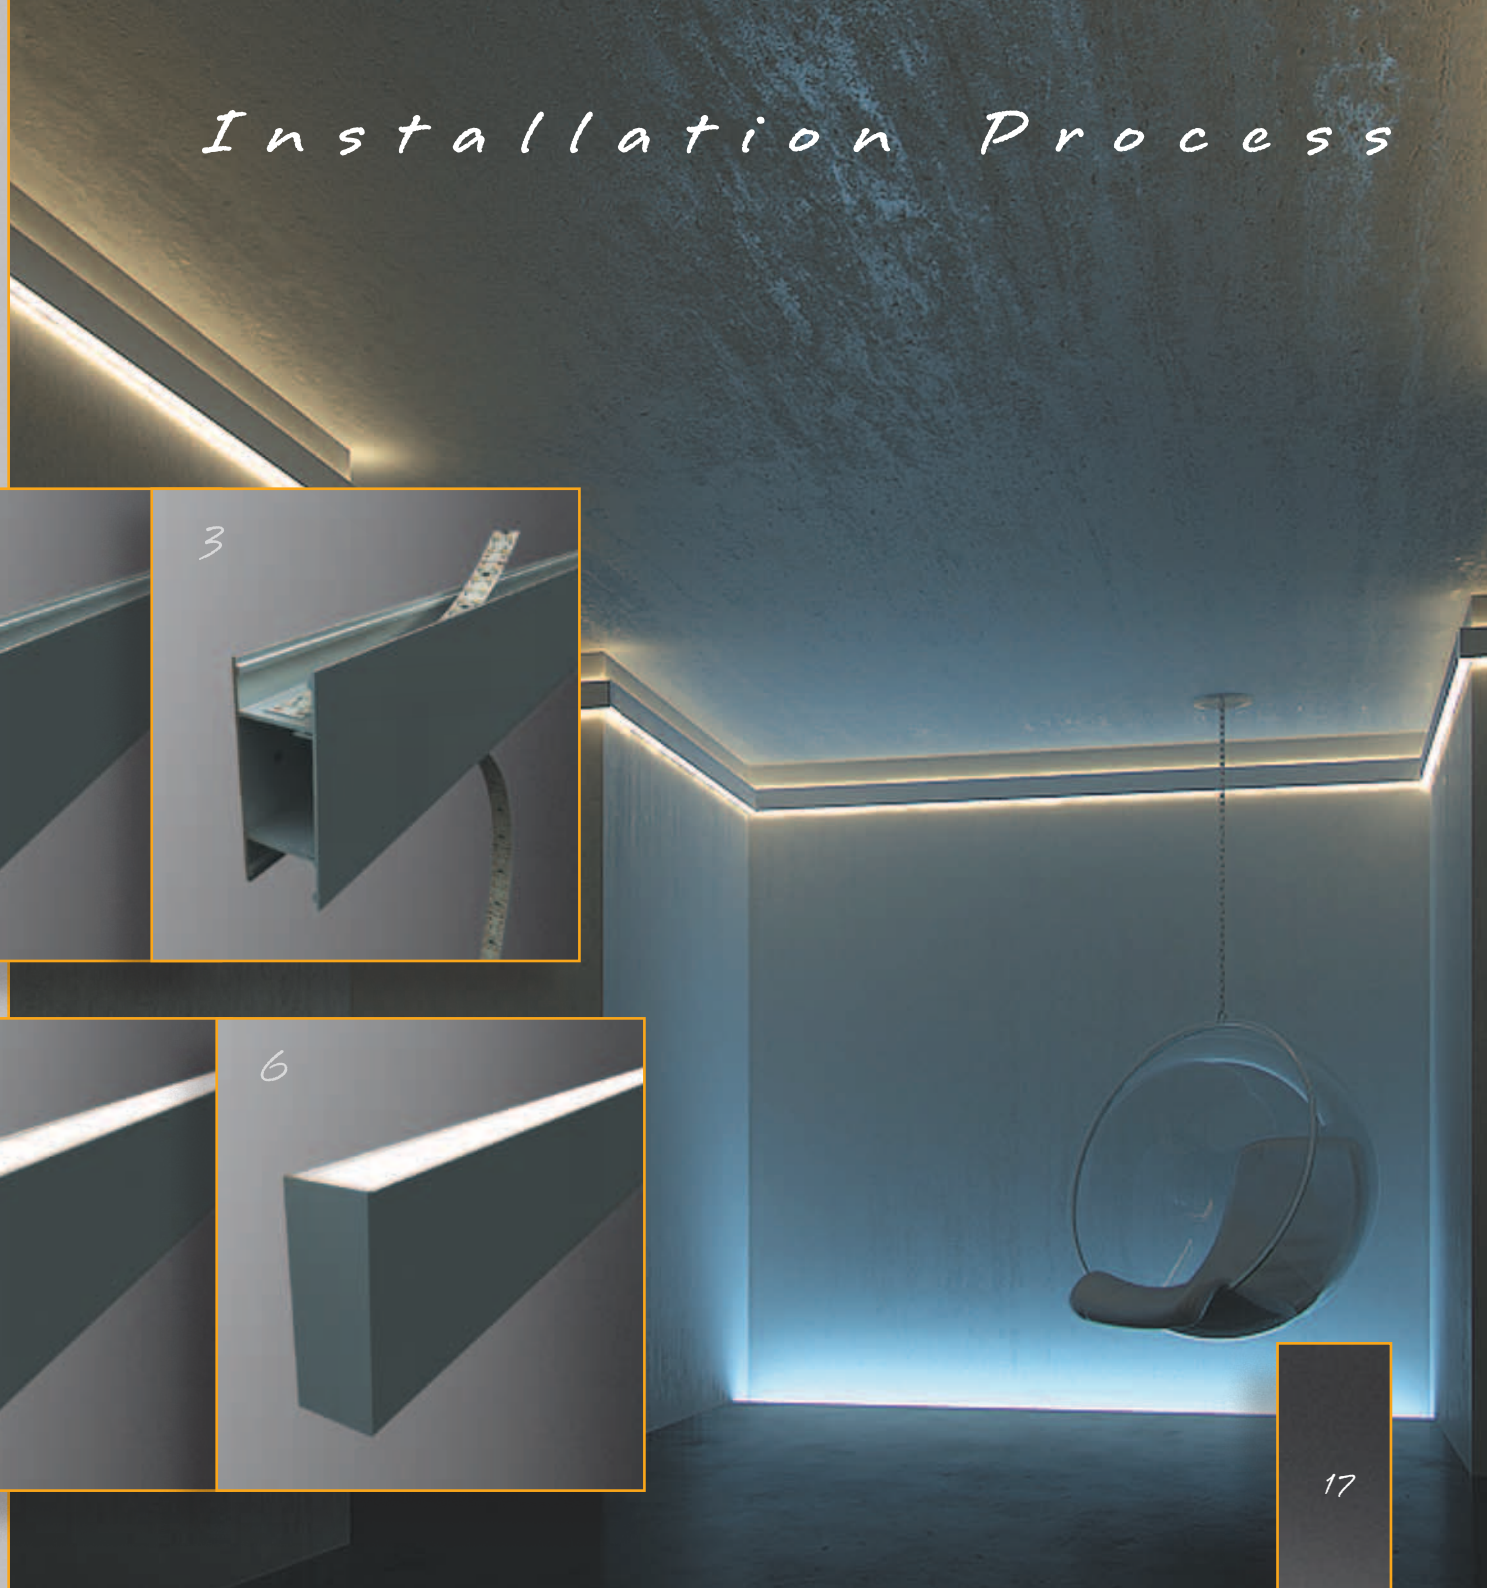

Installation Process

V-Line

This LED profile can be used for many applications. Applications include wall mount, ceiling mount and also as a wire suspended pendant for over desk or bench top applications.