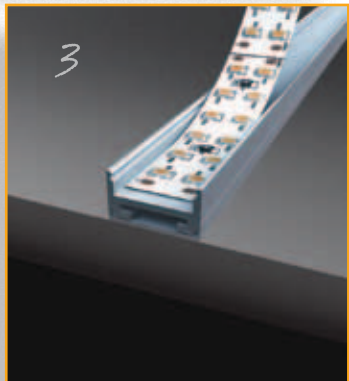

Installation Process