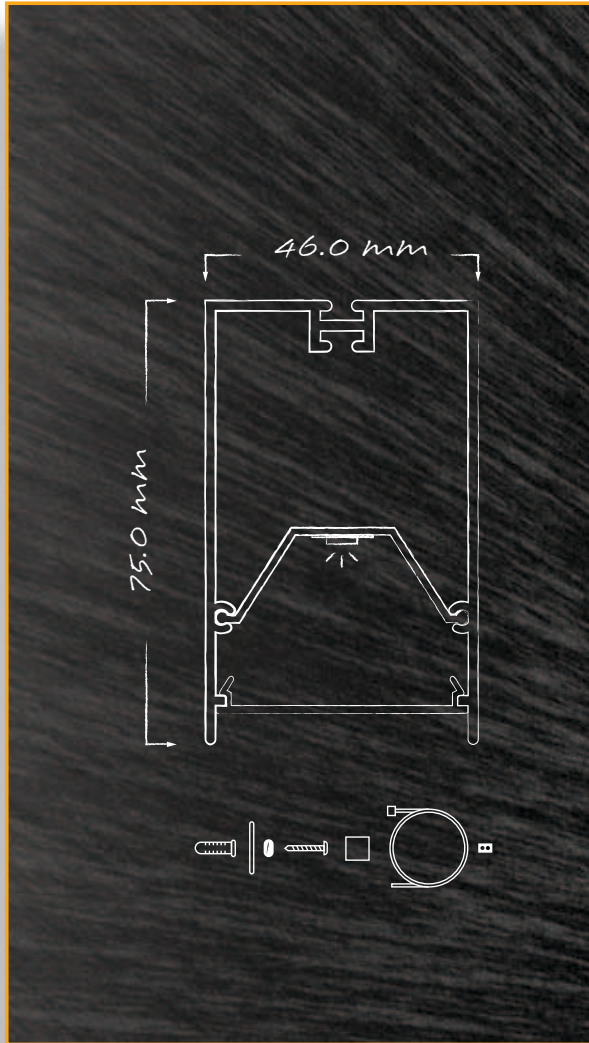

Installation Process