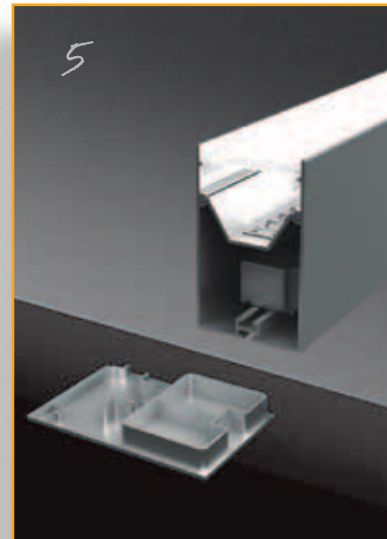

Installation Process