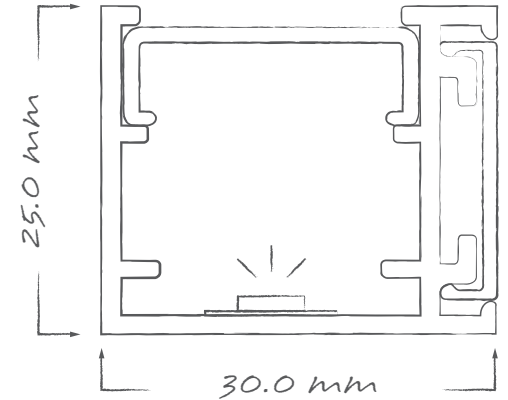

Luma-Line

This LED profile is very versatile. It can be used to make a pelmet around the room for down lighting or used to make a architectural style wall light for up or down lighting.

Natural anodised aluminium finish, 6063 grade aluminium, hidden screw mounting, complete with a PMMA matt opal diffuser. Maximum continuous length = 2.5mtrs.

Order code: **22018**
Product code: **EV-EXT205**
Size: (W) 30mm x (H) 25mm (L) 2500mm maximum length (sold per mtr)

Order code: **22019**
Product code: **EV-EXT205-CAP**
Description: Flat end cap to suit EV-EXT205 LED profile.
Colour: Silver

Special: Special custom powder coated colours available upon request.

Compatible LED strips:

Flexi Strip 60	Flexi Strip 90	Flexi Strip 120	Flexi Strip 240	Flexi Strip RGB
○ W	○ W	○ W	○ W	●●● 30
○ NW	○ NW	○ NW	○ NW	●●● 60
○ WW	○ WW	○ WW	○ WW	●●● Digital
● R	● B			●○● AWB
● G				
● B				
● A