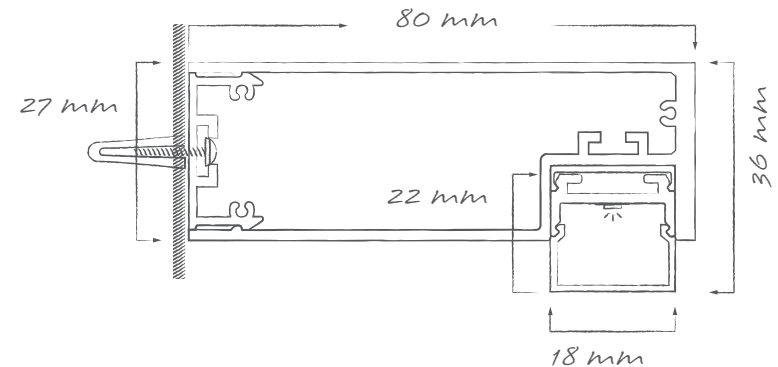

Shadow-Line

This LED profile is very versatile. It can be used to make a pelmet around the room for down lighting or cut to size to make a wall light or a architectural style picture light.

Natural anodised aluminium finish, 6063 grade aluminium, hidden screw mounting, complete with a PMMA matt opal diffuser. Maximum continuous length = 2.5mtrs.

Order code: **22016**
Product code: **EV-EXT204**
Size: (W) 80mm x (H) 36mm (L) 2500mm maximum length (sold per mtr)

Order code: **22011**
Product code: **EV-EXT201-CAP (to suit smaller profile)**
Description: Square end cap to suit EV-EXT201 LED profile.
Colour: Silver

Order code: **22017**
Product code: **EV-EXT204-CAP (to suit main profile)**
Description: Rectangular end cap to suit EV-EXT204 LED profile.
Colour: Silver

Special: Special custom powder coated colours available upon request.

Compatible LED strips:

Flexi Strip 60	Flexi Strip 90	Flexi Strip 120	Flexi Strip 240	Flexi Strip RGB
○ W	○ W	○ W	○ W	●●● 30
○ NW	○ NW	○ NW	○ NW	●●● 60
○ WW	○ WW	○ WW	○ WW	●●● Digital
● R	● B			●○● AWB
● G				
● B				
● A