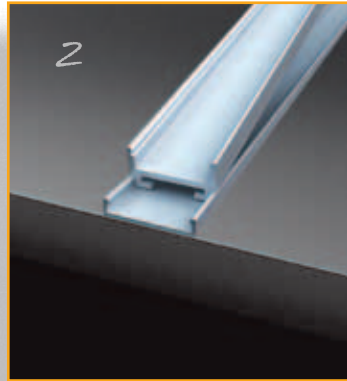

Installation Process