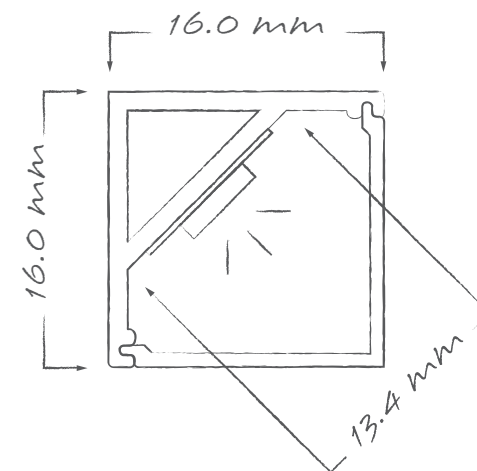

Quad-Line Mini

This LED profile is used for under cupboard applications where the light is mounted on a 45° angle to throw the light onto the working space. It is also a good profile for perimeter lighting in rooms where a minimalist look is required.

Natural anodised aluminium finish, 6063 grade aluminium, hidden screw mounting, complete with a square PMMA matt opal diffuser. Maximum continuous length = 2.5mtrs.

Order code: **22028**
Product code: **EV-EXT210**
Size: (W) 16mm x (H) 16mm (L) 2500mm maximum length (sold per mtr)

Order code: **22029**
Product code: **EV-EXT210-CAP**
Description: Squared end cap to suit EV-EXT210 LED profile.
Colour: Silver

Special: Special custom powder coated colours available upon request.

Compatible LED strips:

Flexi Strip 60	Flexi Strip 90	Flexi Strip 120	Flexi Strip RGB
○ W	○ W	○ W	●●● 30
○ NW	○ NW	○ NW	●●● 60
○ WW	○ WW	○ WW	●●● Digital
● R	● B		●○● AWB
● G			
● B			
● A