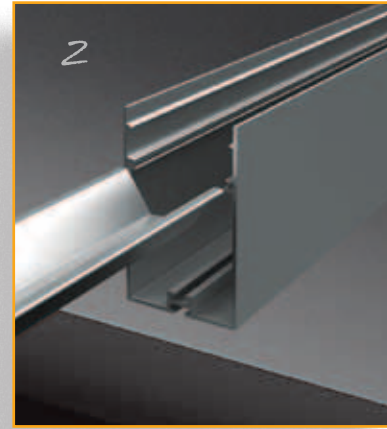

Installation Process