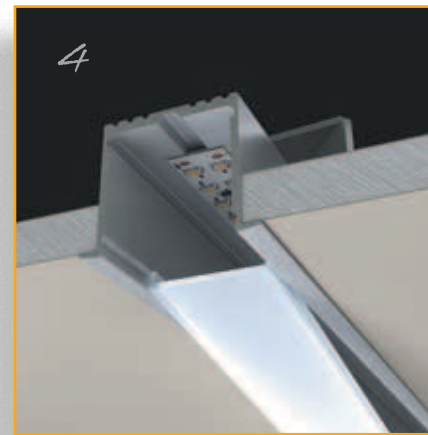

Installation Process

Edge

This LED profile is designed to be used as a stair nose profile. This gives a continuous and even light.

Natural anodised aluminium finish, 6063 grade aluminium, complete with a flat PMMA matt opal diffuser.
Maximum continuous length = 2.5mtrs.