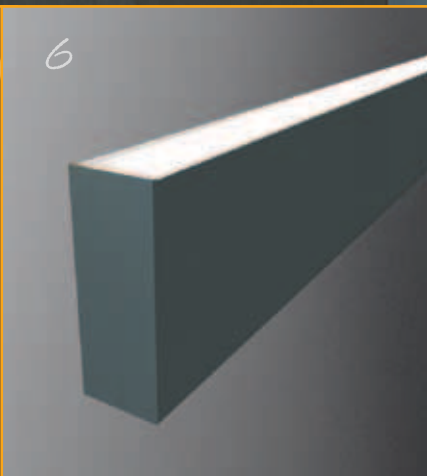

Installation Process