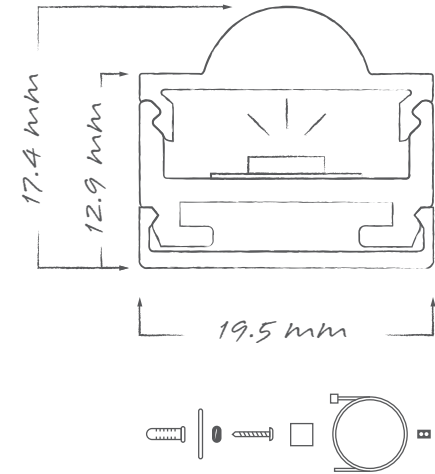

Bobby - Optic

This LED profile can be used for many applications. Applications include wall mount, ceiling mount and also as a wire suspended pendant for over desk or bench top applications.

Natural anodised aluminium finish, 6063 grade aluminium, hidden screw mounting, complete with an optical 30° clear lens diffuser. Maximum continuous length = 2.5mtrs.

Order code: **22014**
Product code: **EV-EXT203**
Size: (W) 19.5mm x (H) 17.4mm (L) 2500mm maximum length (sold per mtr)

Order code: **22015**
Product code: **EV-EXT203-CAP**
Description: Optical end cap to suit EV-EXT203 LED profile.
Colour: Silver

Order code: **22041**
Product code: **EV-EXT-SUSPENSION**
Description: Stainless steel wire suspension (2mtr) to suit above LED profile.

Special: Special custom powder coated colours available upon request.

Compatible LED strips:

Flexi Strip 60	Flexi Strip 90	Flexi Strip 120	Flexi Strip 240	Flexi Strip RGB
○ W	○ W	○ W	○ W	●●● 30
○ NW	○ NW	○ NW	○ NW	●●● 60
○ WW	○ WW	○ WW	○ WW	●●● Digital
● R	● B			●●● AWB
● G				
● B				
● A