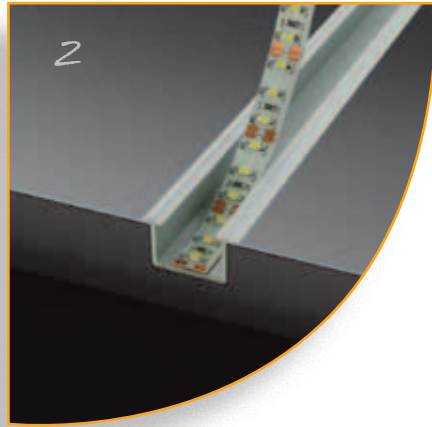

Installation Process