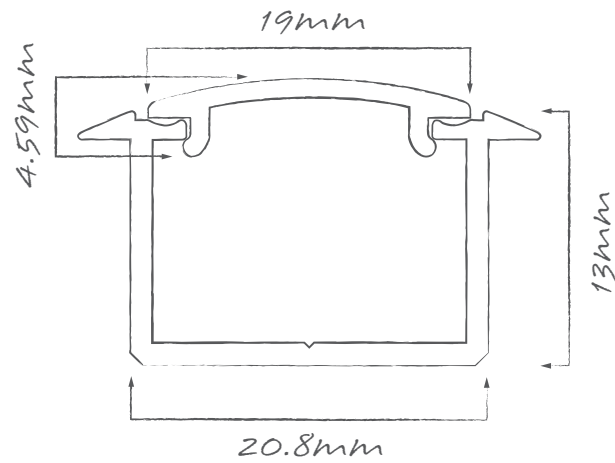

Installation Process