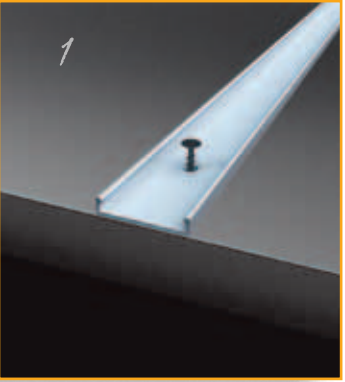

Installation Process