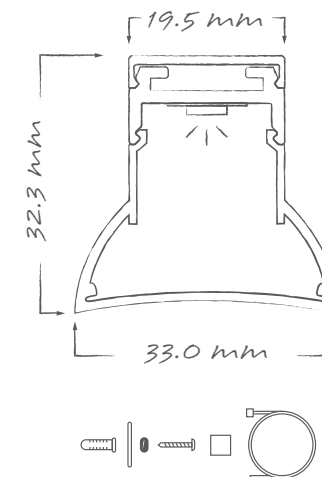

B o b b y - T

This LED profile can be used for many applications. Applications include wall mount, ceiling mount and also as a wire suspended pendant for over desk or bench top applications.

Natural anodised aluminium finish, 6063 grade aluminium, hidden screw mounting, complete with a T-shape PMMA matt opal diffuser. Maximum continuous length = 2.5mtrs.

Order code: **22012**
Product code: **EV-EXT202**
Size: (W) 19.5mm x (H) 32.3mm (L) 2500mm maximum length (sold per mtr)

Order code: **22013**
Product code: **EV-EXT202-CAP**
Description: T-shape end cap to suit EV-EXT202 LED profile.
Colour: Silver

Order code: **22041**
Product code: **EV-EXT-SUSPENSION**
Description: Stainless steel wire suspension (2mtr) to suit above LED profile.

Special: Special custom powder coated colours available upon request.

Compatible LED strips:

Flexi Strip 60	Flexi Strip 90	Flexi Strip 120	Flexi Strip 240	Flexi Strip RGB
○ W	○ W	○ W	○ W	●●● 30
○ NW	○ NW	○ NW	○ NW	●●● 60
○ WW	○ WW	○ WW	○ WW	●●● Digital
● R	● B			●●● AWB
● G				
● B				
● A