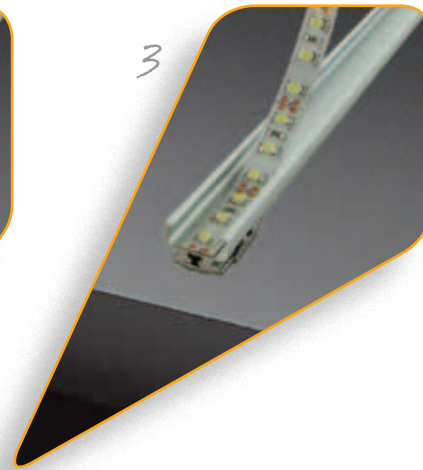

Installation Process