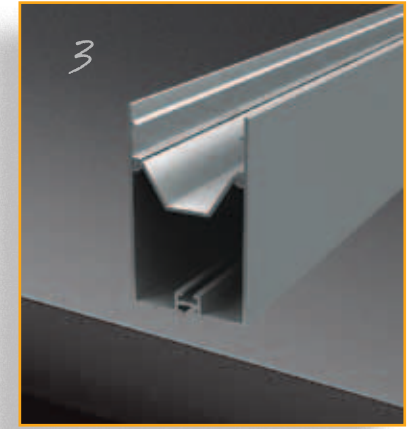

Installation Process