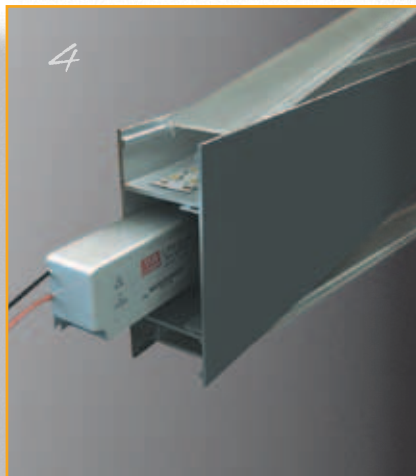

Installation Process