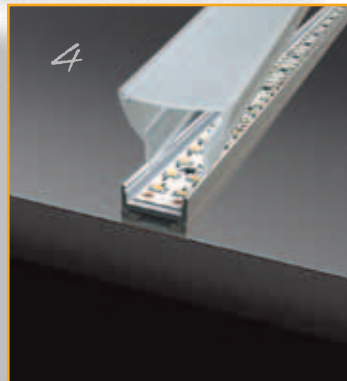

Installation Process