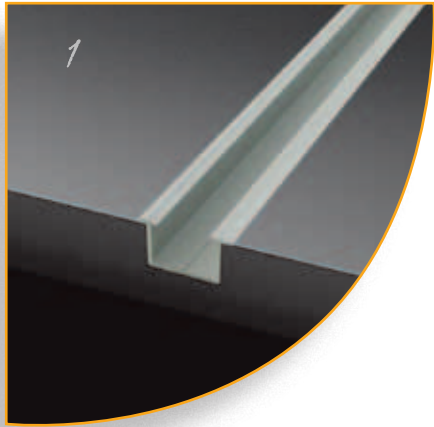

Installation Process