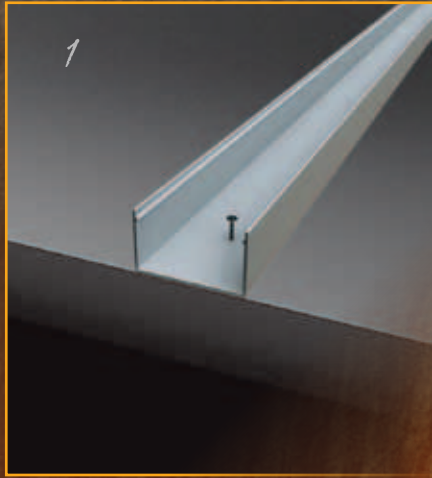

Installation Process