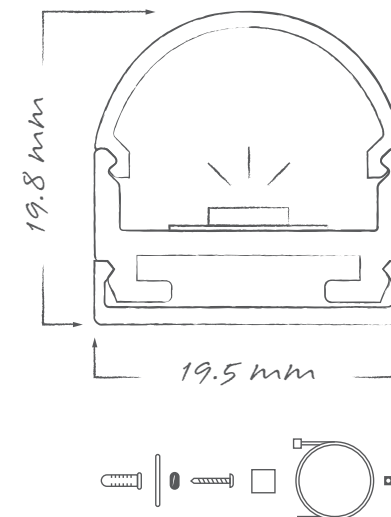

Bobby - Curve

This LED profile can be used for many applications. Applications include wall mount, ceiling mount, under cupboard mount and also as a wire suspended pendant for over desk or bench top applications.

Natural anodised aluminium finish, 6063 grade aluminium, hidden screw mounting, complete with a rounded PMMA matt opal diffuser. Maximum continuous length = 2.5mtrs.

Order code: **22008**
Product code: **EV-EXT200**
Size: (W) 19.5mm x (H) 19.8mm (L) 2500mm maximum length (sold per mtr)

Order code: **22009**
Product code: **EV-EXT200-CAP**
Description: Rounded end cap to suit EV-EXT200 LED profile.
Colour: Silver

Order code: **22041**
Product code: **EV-EXT-SUSPENSION**
Description: Stainless steel wire suspension (2mtr) to suit above LED profile.

Special: Special custom powder coated colours available upon request.

Compatible LED strips:

Flexi Strip 60	Flexi Strip 90	Flexi Strip 120	Flexi Strip 240	Flexi Strip RGB
○ W	○ W	○ W	○ W	●●● 30
○ NW	○ NW	○ NW	○ NW	●●● 60
○ WW	○ WW	○ WW	○ WW	●●● Digital
● R	● B			●●● AWB
● G				
● B				
● A