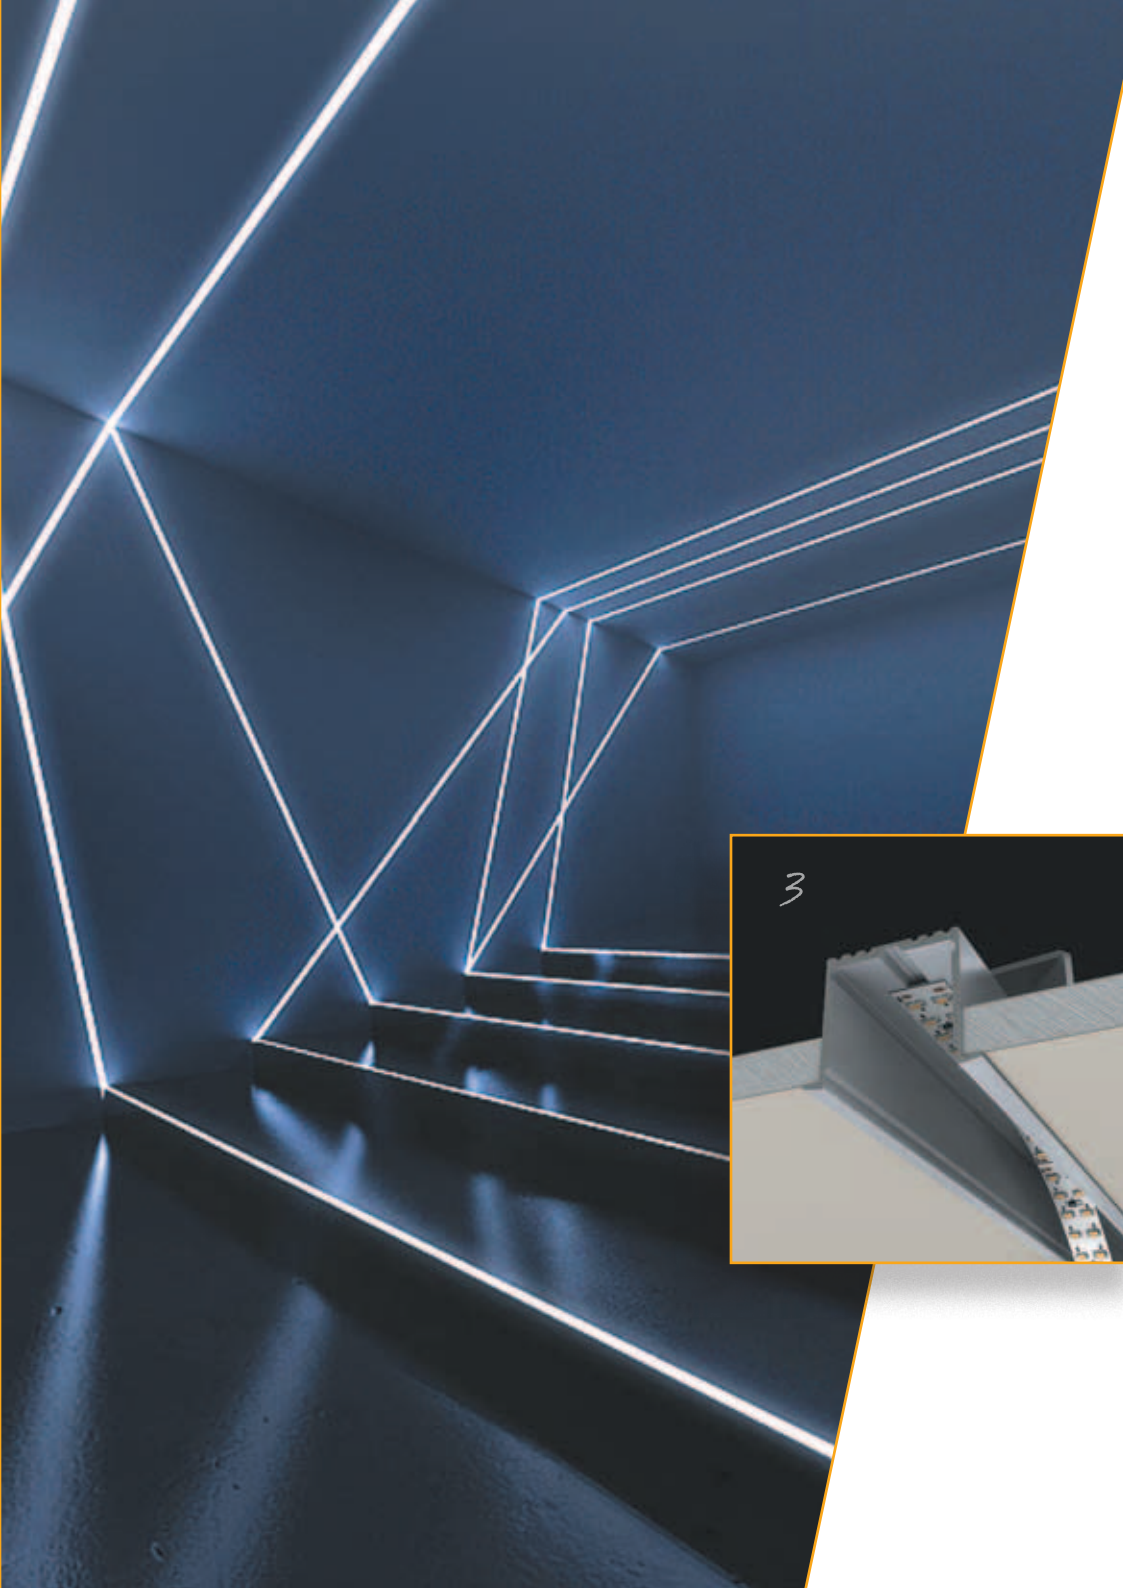

Installation Process