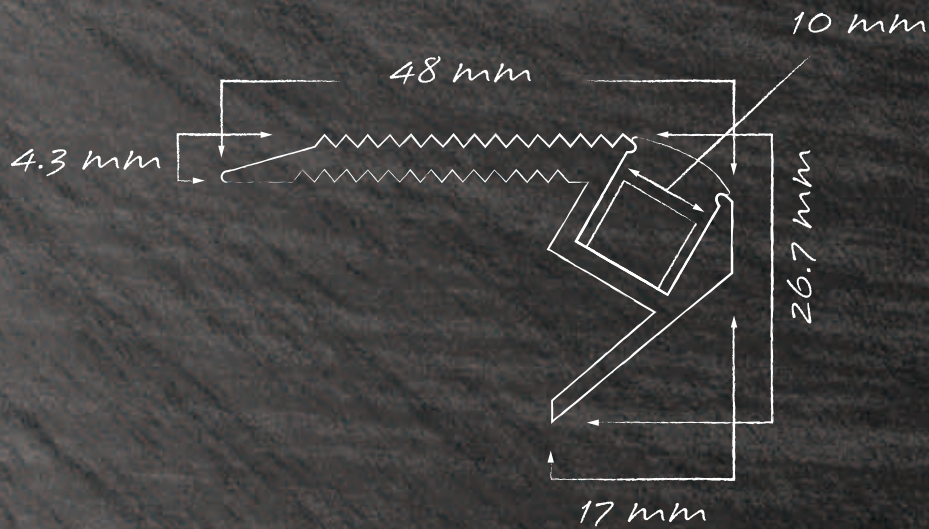

Installation Process