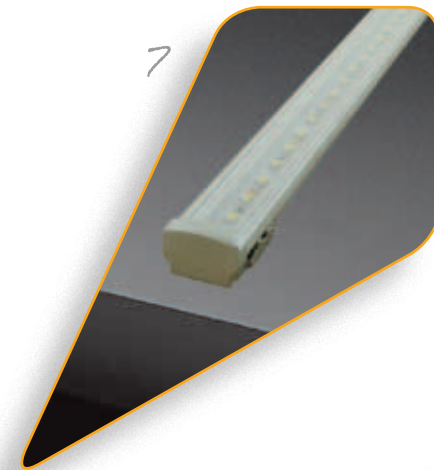

Installation Process