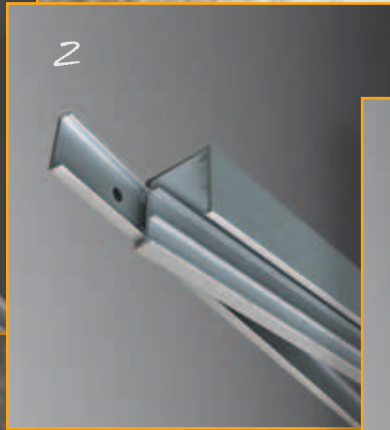

Installation Process