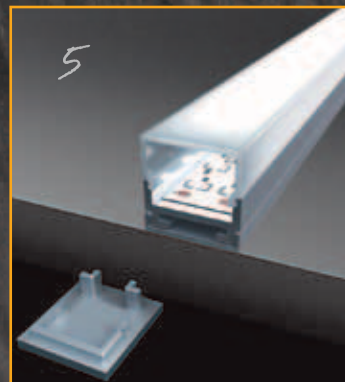

Installation Process