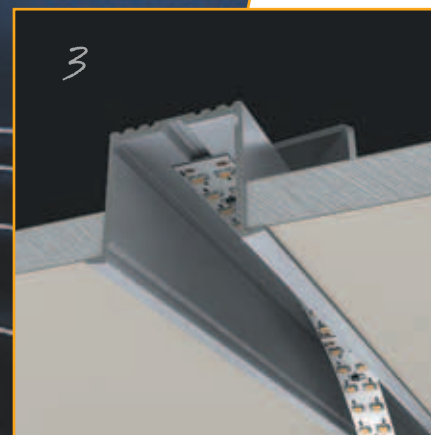

Installation Process

Edge

This LED profile is designed to be used as a stair nose profile. This gives a continuous and even light.

Natural anodised aluminium finish, 6063 grade aluminium, complete with a flat PMMA matt opal diffuser.
Maximum continuous length = 2.5mtrs.