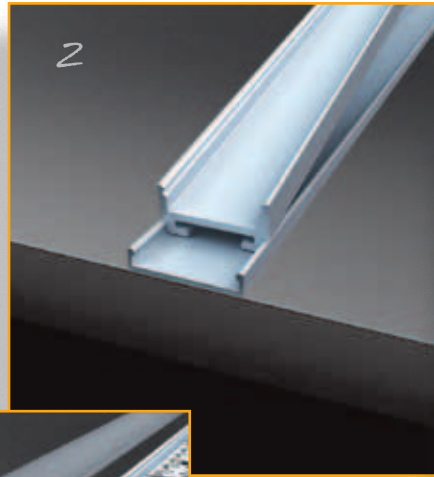

Installation Process