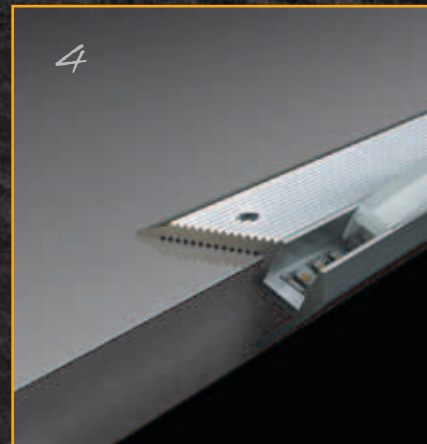

Installation Process