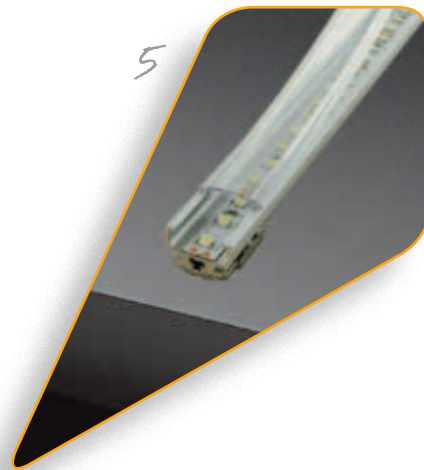

Installation Process