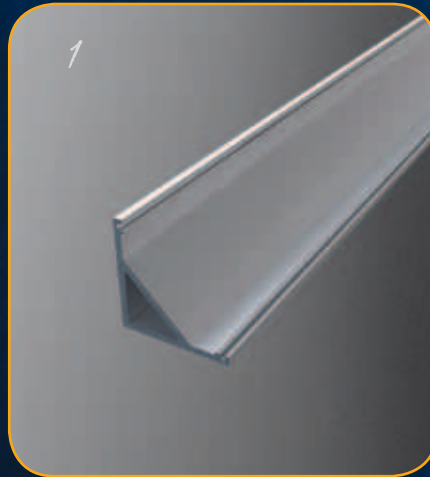

Installation Process