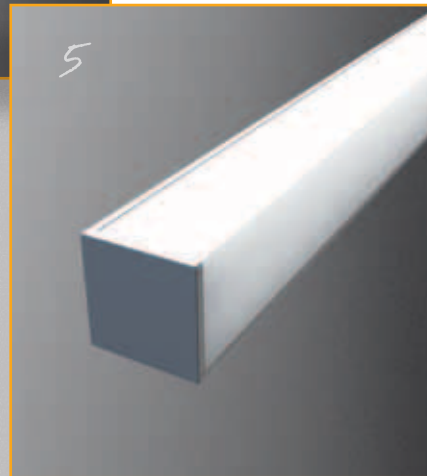

Installation Process