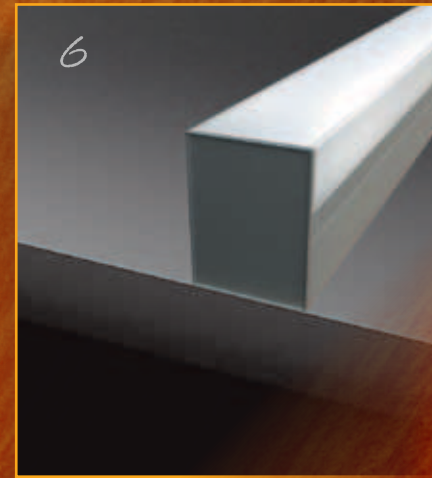

Installation Process