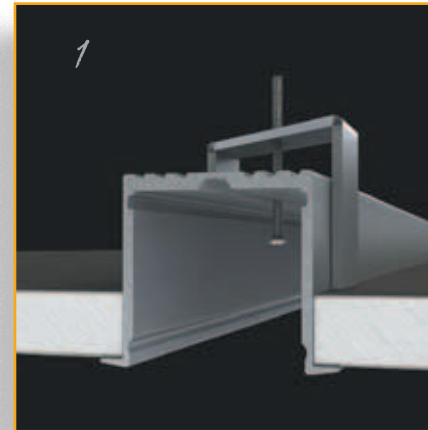

Installation Process

Edge

This LED profile is designed to be used as a stair nose profile. This gives a continuous and even light.

Natural anodised aluminium finish, 6063 grade aluminium, complete with a flat PMMA matt opal diffuser.
Maximum continuous length = 2.5mtrs.