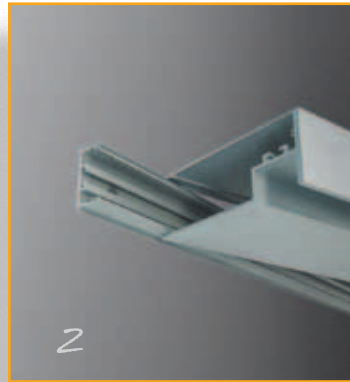

Installation Process