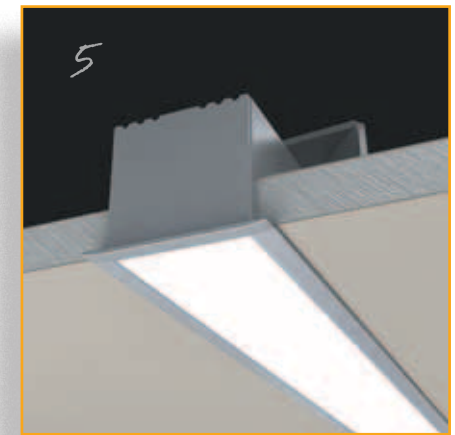

Installation Process

Edge

This LED profile is designed to be used as a stair nose profile. This gives a continuous and even light.

Natural anodised aluminium finish, 6063 grade aluminium, complete with a flat PMMA matt opal diffuser.
Maximum continuous length = 2.5mtrs.