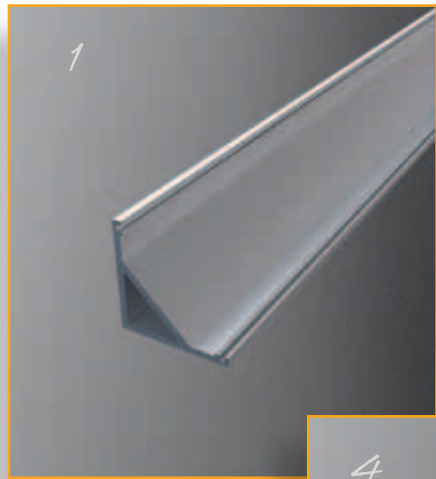

Installation Process