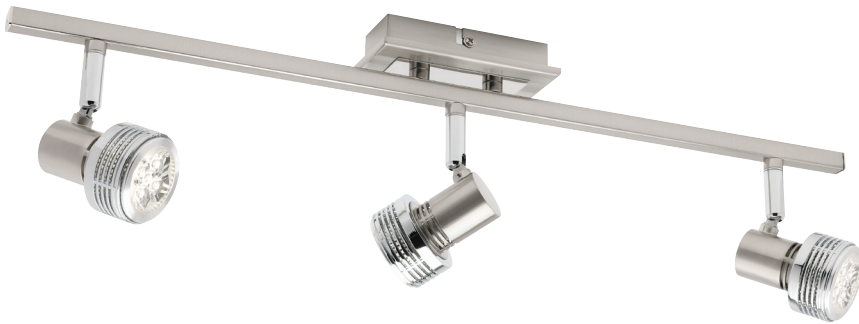

Cylon

LED CRI 80 3000K

Chrome finish | Silver Aluminium head | Frost acrylic lens
Adjustable knuckles

Head W: 100mm

Model No	Description	Light Source	Lumens	Dimensions
CYLODL	7W LED Desk Lamp	1 x 7w COB	580Lm	H: 445mm
CYLOFL	7W LED Floor Lamp	1 x 7w COB	580Lm	H: 1370mm

Spotlights

2017
CATALOGUE

Saturn

Recommended dimmer:
Clipsal LED

Satin Chrome finish | Chrome highlights | Frost/Clear glass panel
Adjustable knuckles

Available as Frame only or with GU10 LED globes.

Model No	Description	Light Source	Lumens	Dimensions
SAT1S LED 3000KD, 4000KD	1lt Spotlight	1 x GU10 7w globe	640Lm/660Lm	L: 100mm W: 100mm P: 140mm
SAT2R LED 3000KD, 4000KD	2lt Rail	2 x GU10 7w globes	1280Lm/1320Lm	L: 340mm W: 75mm P: 140mm
SAT3R LED 3000KD, 4000KD	3lt Rail	3 x GU10 7w globes	1920Lm/1980Lm	L: 420mm W: 75mm P: 140mm
SAT4R LED 3000KD, 4000KD	4lt Rail	4 x GU10 7w globes	2560Lm/2640Lm	L: 510mm W: 75mm P: 140mm

Mercury

Recommended dimmer:
Clipsal LED

Satin Chrome finish | Chrome highlights | Adjustable knuckles

Available as Frame only or with GU10 LED globes.

Model No	Description	Light Source	Lumens	Dimensions
MER1S LED 3000KD, 4000KD	1lt Spotlight	1 x GU10 7w globe	640Lm/660Lm	L: 80mm W: 80mm P: 140mm
MER2R LED 3000KD, 4000KD	2lt Rail	2 x GU10 7w globes	1280Lm/1320Lm	L: 340mm W: 60mm P: 165mm
MER3R LED 3000KD, 4000KD	3lt Rail	3 x GU10 7w globes	1920Lm/1980Lm	L: 570mm W: 60mm P: 165mm
MER4R LED 3000KD, 4000KD	4lt Rail	4 x GU10 7w globes	2560Lm/2640Lm	L: 800mm W: 60mm P: 165mm