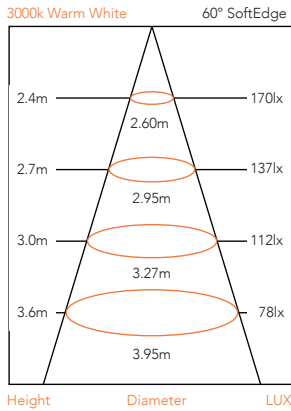

Predator

Recommended dimmers:
Clipsal LED

Satin Chrome finish | White finish

85-90mm Cut Out
60° Beam angle
C/w LED Driver, Flex & Plug

ThermoARC heatsink with pinfin design
IC-F Abutted & Covered
C-Bus compatible

Model No	Description	Light Source	Lumens	Dimensions
PREDLSC3000K	Satin Chrome LED Downlight	1 x 12w COB 3000k	1040Lm	W: 110mm H: 90mm
PREDLSC4000K	Satin Chrome LED Downlight	1 x 12w COB 4000k	1080Lm	W: 110mm H: 90mm
PREDLW3000K	White LED Downlight	1 x 12w COB 3000k	1040Lm	W: 110mm H: 90mm
PREDLW4000K	White LED Downlight	1 x 12w COB 4000k	1080Lm	W: 110mm H: 90mm