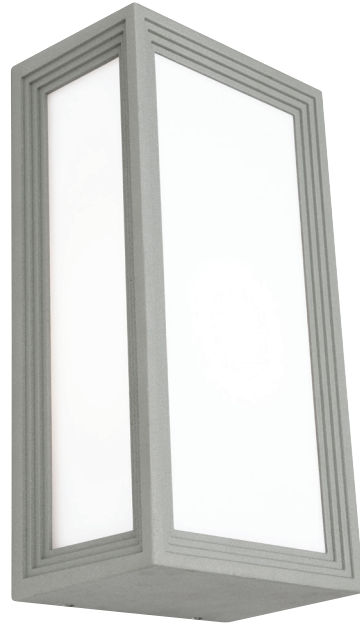

Model No.	Description	Light Source	Dimensions	Comment
LIN1E 304SS, 316SS	1lt Exterior Wall Light	40w ES Max	H: 230mm W: 90mm P: 90mm	Globe not included
LIN2E 304SS, 316SS	2lt Exterior Wall Light	40w ES Max	H: 400mm W: 90mm P: 90mm	Globes not included
DOCK1E 304, 316	1lt Exterior Wall Light	40w ES Max	H: 240mm W: 170mm P: 100mm	Globe not included