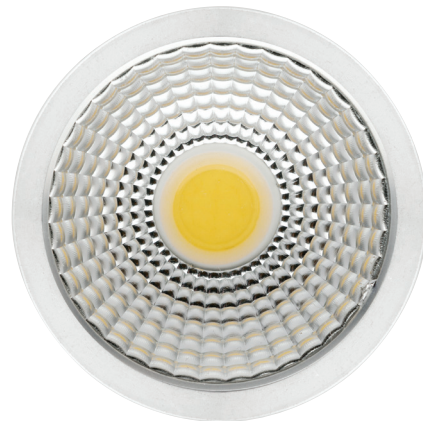

MR16 LED Globes

LED **CRI 80** **3000K 4000K**

Recommended Transformers:
Iron Core
Cougar SET 60
Osram Redback
Actec
Clipsal
Tridonic Atco Viper

60° Beam angle
Soft Edge Reflector

Model No	Description	Light Source	Lumens	Dimensions
LEDGU105W 3000KD, 4000KD	GU10 5W LED Globe	1 x 5w COB 3000k, 4000k	450Lm/470Lm	W: 50mm H: 57mm
LEDGU107W 3000KD, 4000KD	GU10 7W LED Globe	1 x 7w COB 3000k, 4000k	640Lm/660Lm	W: 50mm H: 57mm
LEDMR165W 3000K, 4000K	MR16 5W LED Globe	1 x 5w COB 3000k, 4000k	430Lm/460Lm	W: 50mm H: 52mm
LEDMR167W 3000K, 4000K	MR16 7W LED Globe	1 x 7w COB 3000k, 4000k	580Lm/600Lm	W: 50mm H: 52mm