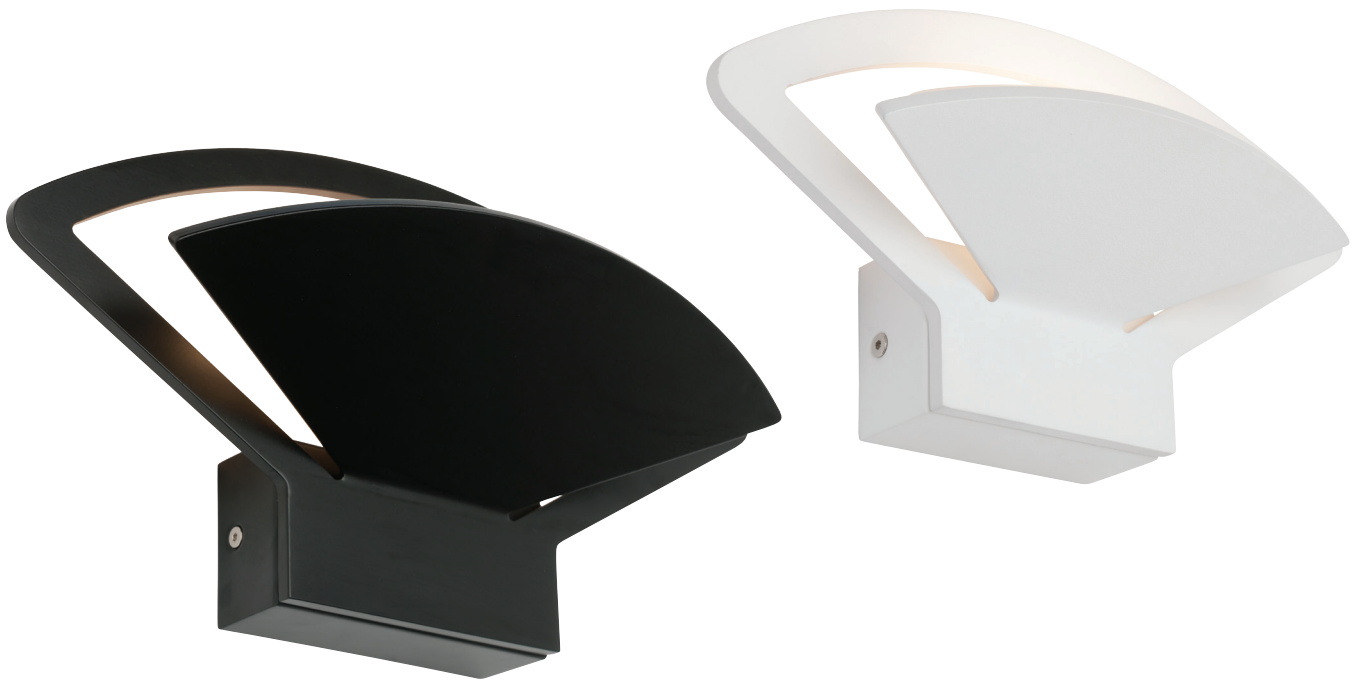

Fiesta

Recommended dimmer: Clipsal LED

Black finish | White finish

6w non-dimmable

Wall

Model No	Description	Light Source	Lumens	Dimensions
LARZ6WLED BLK, WHT	6W LED Wall Light	36 x 0.2w SMD	720Lm	W: 220mm H: 50mm P: 110mm
LARZ12WLED BLK, WHT	12W LED Wall Light	72 x 0.2w SMD	1440Lm	W: 380mm H: 50mm P: 118mm
FIES6WLED BLK, WHT	6W LED Wall Light	6 x 1w SMD	600Lm	W: 247mm H: 135mm P: 85mm
FIES12WLED BLK, WHT	12W LED Wall Light	12 x 1w SMD	1200Lm	W: 330mm H: 170mm P: 110mm