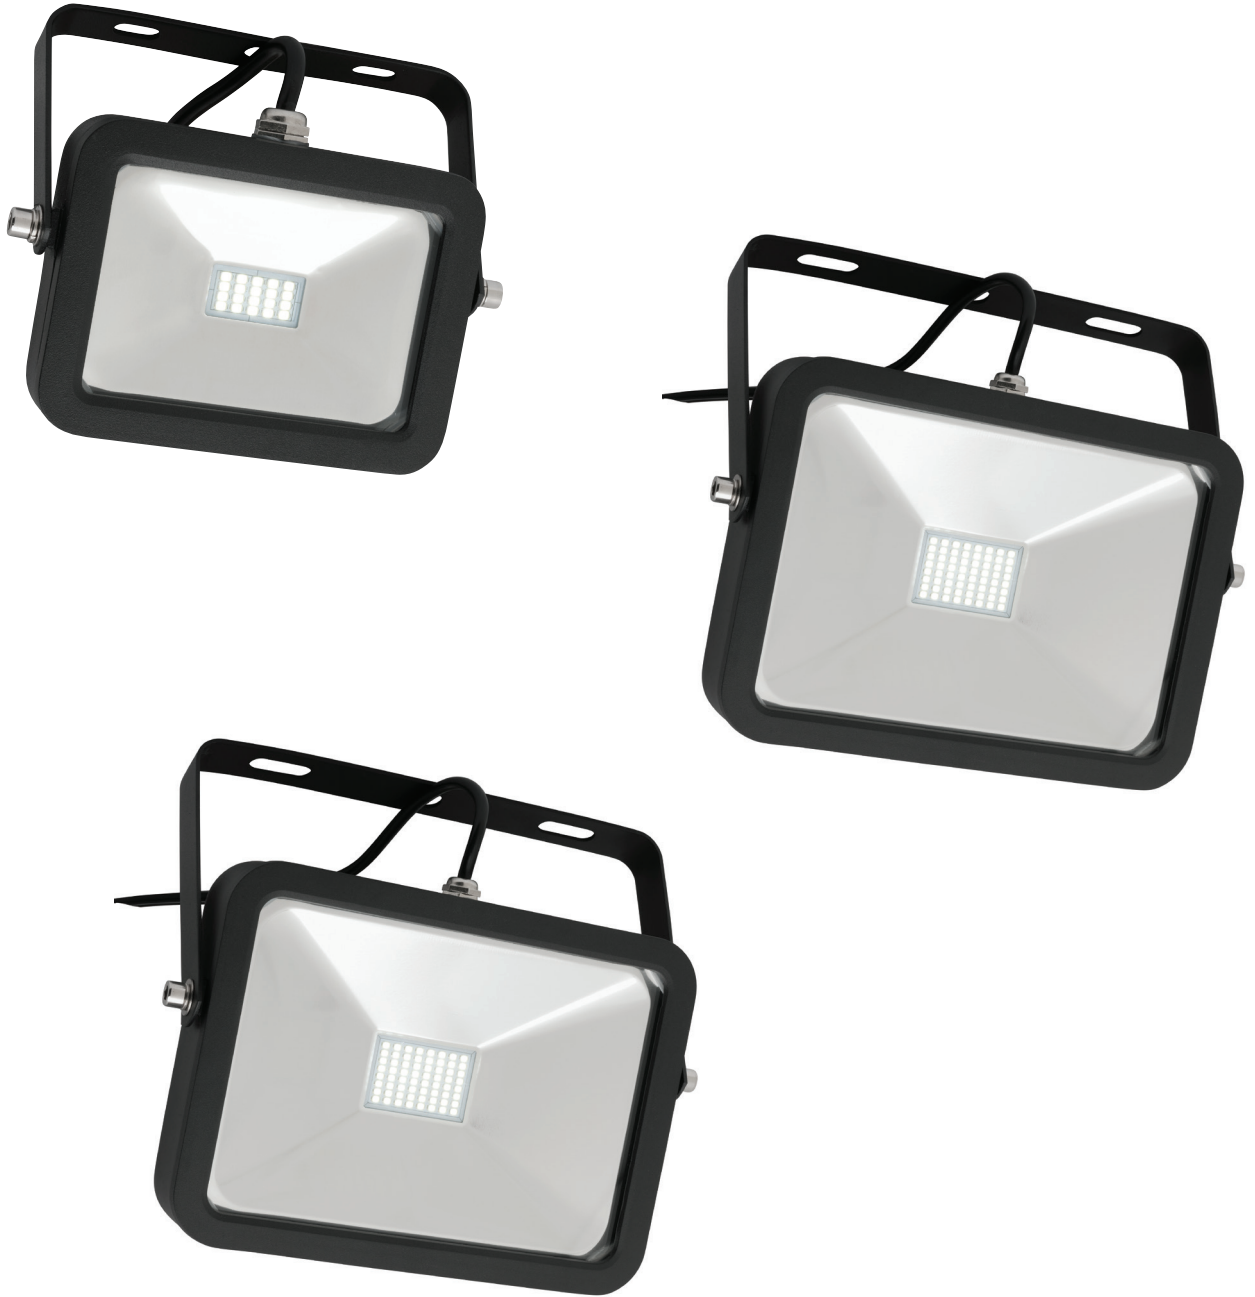

Hamburg

Recommended dimmers:
Clipsal LED

Anodized Aluminium finish | Anodized Titanium finish
Matt Black finish | Clear glass

Available as Frame only or with GU10 LED globes

Model No	Description	Light Source	Lumens	Dimensions
HAM2WA 3000K, 4000K	2lt LED Exterior Wall Light	2 x GU10 5w globes	900Lm/940Lm	H: 210mm W: 100mm P: 90mm
HAM2WT 3000K, 4000K	2lt LED Exterior Wall Light	2 x GU10 5w globes	900Lm/940Lm	H: 210mm W: 100mm P: 90mm
HAM2BLK 3000K, 4000K	2lt LED Exterior Wall Light	2 x GU10 5w globes	900Lm/940Lm	H: 210mm W: 100mm P: 90mm