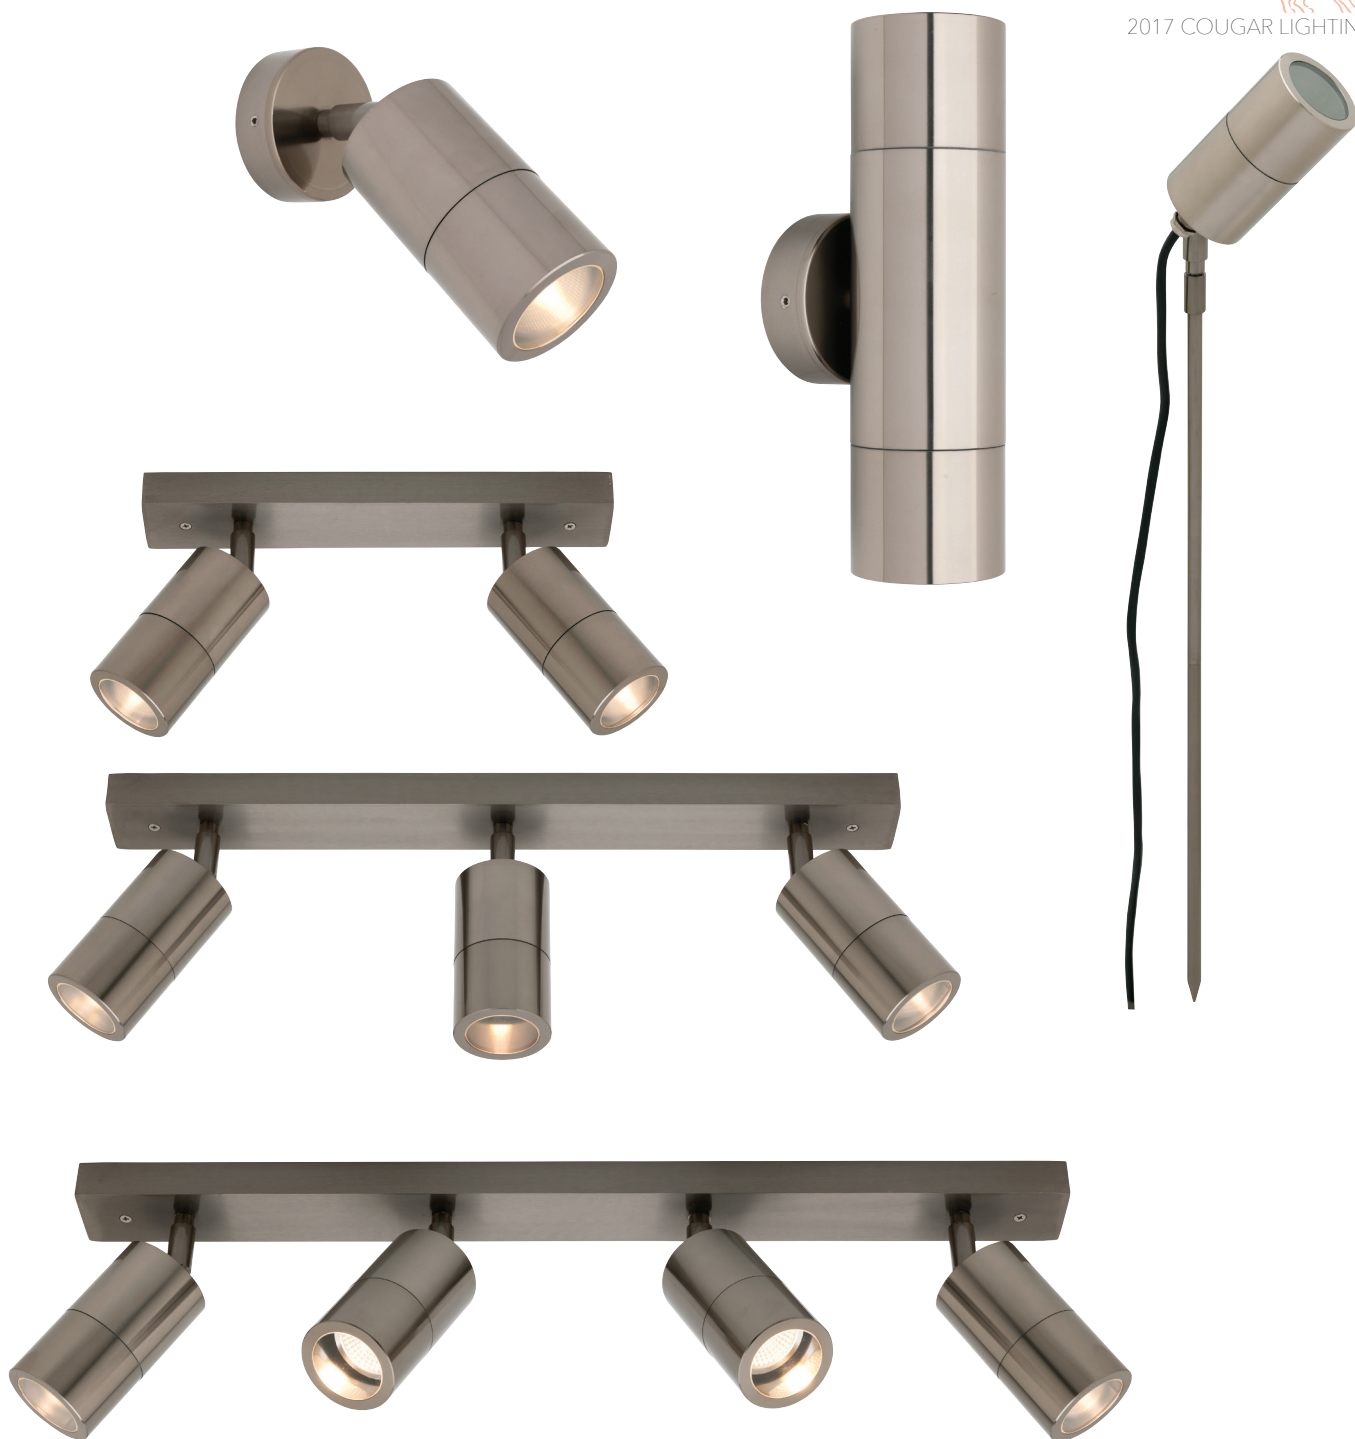

Stockholm

LED
CRI 80
3000K 4000K
IP 44
IP 65
DIMMABLE

Recommended dimmers: Clipsal LED

Anodized Titanium finish | Clear glass

IP65 Spike, 1lt Adj & 2lt Wall
IP44 2lt/3lt & 4lt Rail

Available as Frame only
or with GU10 LED globes
12v Spike light not dimmable

Rail Measurements
2lt R L 300mm W 50mm P 25mm
3lt R L 500mm W 50mm P 25mm
4lt R L 640mm W 50mm P 25mm

Model No	Description	Light Source	Lumens	Dimensions
STO1ST 3000K, 4000K	1lt 12v LED Exterior Spike Light	1 x MR16 5w globe	430Lm/460Lm	H: 650mm W: 60mm P: 130mm
STO1WT 3000K, 4000K	1lt LED Exterior Adjustable Wall Light	1 x GU10 5w globe	450Lm/470Lm	H: 160mm W: 68mm P: 160mm
STO2WT 3000K, 4000K	2lt LED Exterior Wall Light	2 x GU10 5w globes	900Lm/940Lm	H: 205mm W: 68mm P: 86mm
STO2RT 3000K, 4000K	2lt LED Exterior Rail	2 x GU10 5w globes	900Lm/940Lm	L: 360mm W: 60mm P: 170mm
STO3RT 3000K, 4000K	3lt LED Exterior Rail	3 x GU10 5w globes	1350Lm/1410Lm	L: 560mm W: 60mm P: 170mm
STO4RT 3000K, 4000K	4lt LED Exterior Rail	4 x GU10 5w globes	1800Lm/1880Lm	L: 700mm W: 60mm P: 170mm