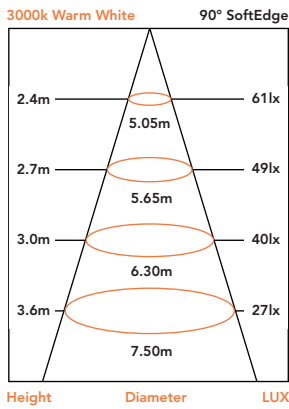

Talas

LED
CRI 85
3000K 4000K
IP 54
DIMMABLE

Recommended dimmers: Clipsal LED

White finish

90mm Cut Out
100° Beam angle
M-DCOB internal AC driverless
V0 Fire Rated injection mould PC housing

6063 Aluminium In-built heatsink
C/w Flex & Plug
IC-F Abutted & Covered

Model No	Description	Light Source	Lumens	Dimensions
TALDLW3000K	White LED Downlight	1 x 8w COB 3000k	752Lm	W: 114mm H: 65mm
TALDLW4000K	White LED Downlight	1 x 8w COB 4000k	784Lm	W: 114mm H: 65mm