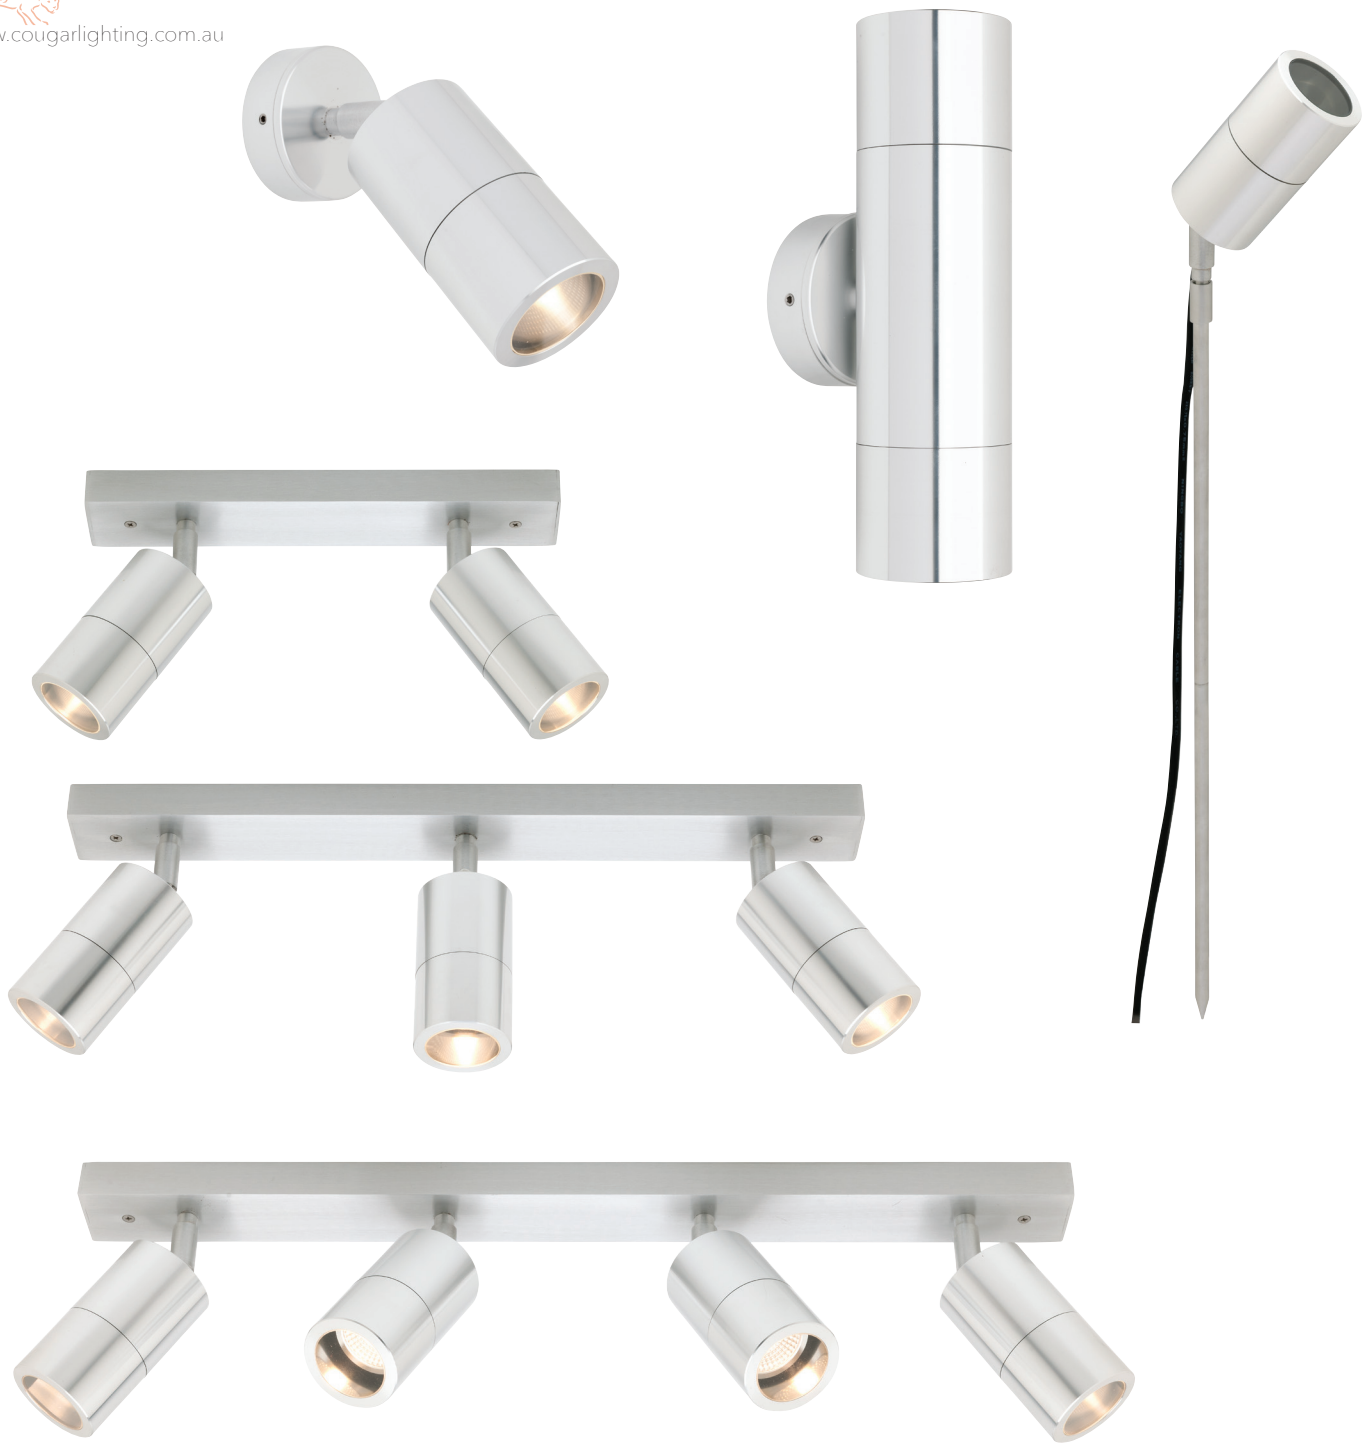

Stockholm

LED
CRI 80
3000K 4000K
IP 44
IP 65
DIMMABLE

Recommended dimmers:
Clipsal LED

Anodized Aluminium finish | Clear glass

IP65 Spike, 1lt Adj & 2lt Wall
IP44 2lt/3lt & 4lt Rail

Available as Frame only
or with GU10 LED globes
12v Spike light not dimmable

Rail Measurements
2lt R L 300mm W 50mm P 25mm
3lt R L 500mm W 50mm P 25mm
4lt R L 640mm W 50mm P 25mm

Model No	Description	Light Source	Lumens	Dimensions
STO1SA 3000K, 4000K	1lt 12v LED Exterior Spike Light	1 x MR16 5w globe	430Lm/460Lm	H: 650mm W: 60mm P: 130mm
STO1WA 3000K, 4000K	1lt LED Exterior Adjustable Wall Light	1 x GU10 5w globe	450Lm/470Lm	H: 160mm W: 68mm P: 160mm
STO2WA 3000K, 4000K	2lt LED Exterior Wall Light	2 x GU10 5w globes	900Lm/940Lm	H: 205mm W: 68mm P: 86mm
STO2RA 3000K, 4000K	2lt LED Exterior Rail	2 x GU10 5w globes	900Lm/940Lm	L: 360mm W: 60mm P: 170mm
STO3RA 3000K, 4000K	3lt LED Exterior Rail	3 x GU10 5w globes	1350Lm/1410Lm	L: 560mm W: 60mm P: 170mm
STO4RA 3000K, 4000K	4lt LED Exterior Rail	4 x GU10 5w globes	1800Lm/1880Lm	L: 700mm W: 60mm P: 170mm