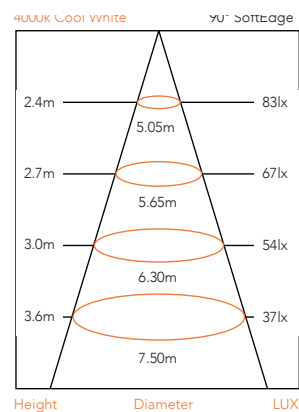

Raptor

Recommended dimmers:
Clipsal LED

Satin Chrome finish | White finish | Opal lens

85-90mm Cut Out
100° Beam angle
M-DCOB internal AC driverless
C/w Flex & Plug

ThermoARC heatsink with pinfin design
IC-F Abutted & Covered
C-Bus compatible

Model No	Description	Light Source	Lumens	Dimensions
RAPDLS3000K	Satin Chrome LED Downlight	1 x 9w COB 3000k	820Lm	W: 110mm H: 42.50mm
RAPDLS4000K	Satin Chrome LED Downlight	1 x 9w COB 4000k	840Lm	W: 110mm H: 42.50mm
RAPDLW3000K	White LED Downlight	1 x 9w COB 3000k	820Lm	W: 110mm H: 42.50mm
RAPDLW4000K	White LED Downlight	1 x 9w COB 4000k	840Lm	W: 110mm H: 42.50mm