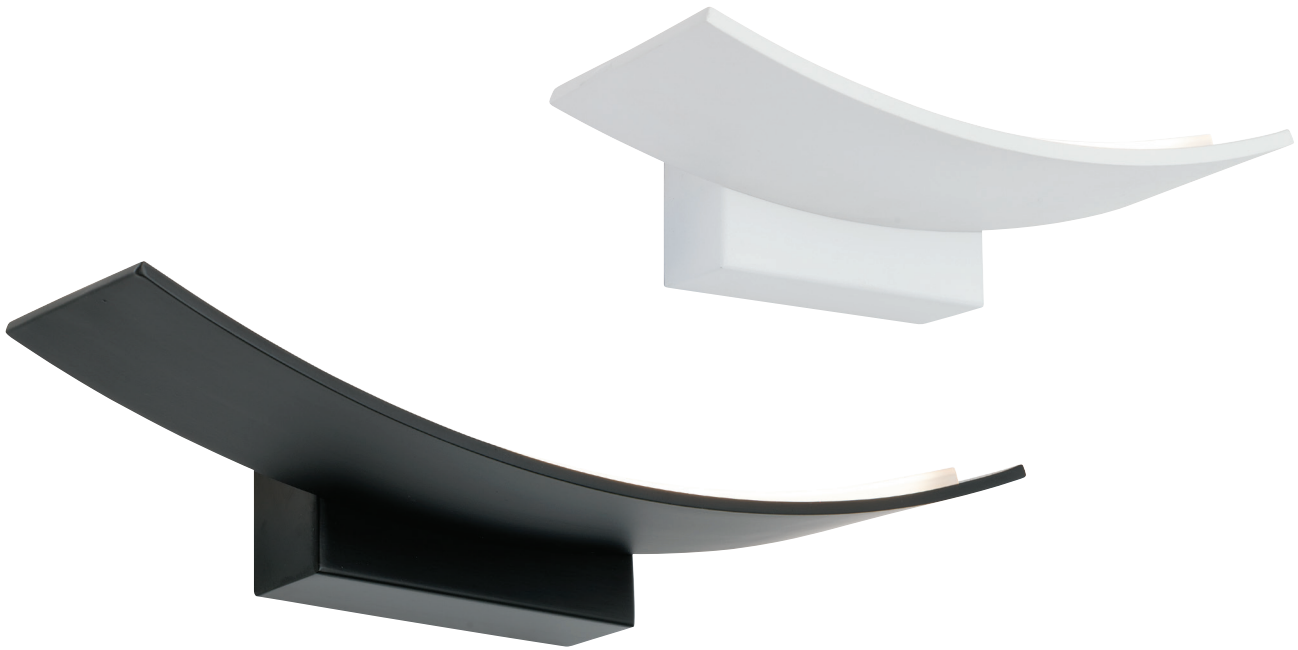

Larz

Recommended dimmer: Clipsal LED

Black finish | White finish

6w non-dimmable