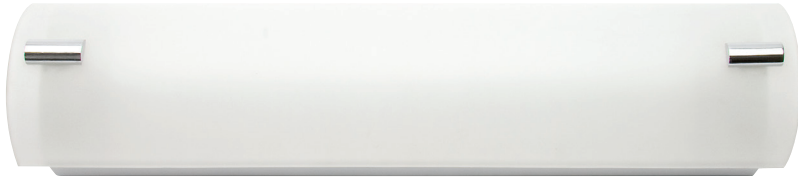

Vanity

Freya

Recommended dimmer:
Clipsal LED

White finish | Chrome highlights | Gloss opal acrylic lens

Model No	Description	Light Source	Lumens	Dimensions
FREY8WLED	8W LED Vanity Light	48 x 0.2w SMD	980Lm	L: 380mm H: 75mm P: 70mm
FREY16WLED	16W LED Vanity Light	96 x 0.2w SMD	1960Lm	L: 700mm H: 75mm P: 70mm
FREY20WLED	20W LED Vanity Light	120 x 0.2w SMD	2450Lm	L: 860mm H: 75mm P: 70mm