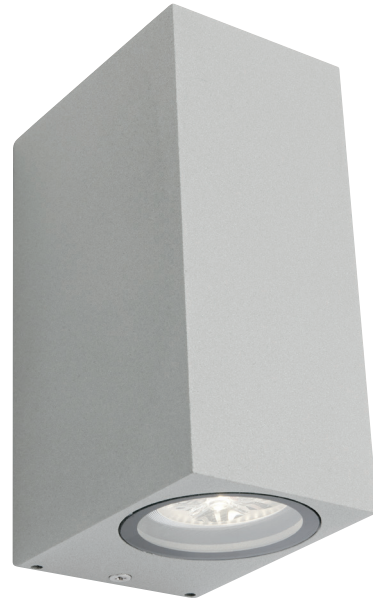

Snorkel

Bronze finish | Galvanized finish | Clear glass

Torquay

Black finish | Silver finish | Opal acrylic lens
Polycarbonate

Model No.	Description	Light Source	Lumens	Dimensions
SNOR1E BRZ, GAL	LED Exterior Wall Light	1 x 4w COB	380Lm	H: 155mm W: 110mm P: 150mm
TORQPLED BLK, SLV	Plain LED Exterior Bunker Light	12w LED SMD	800Lm	W: 300mm P: 95mm
TORQELLED BLK, SLV	Eyelid LED Exterior Bunker Light	12w LED SMD	800Lm	W: 300mm P: 95mm