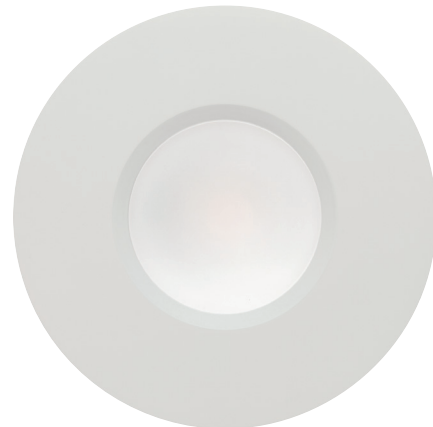

Raptor

Recommended dimmers:
Clipsal LED

Satin Chrome finish | White finish | Opal lens

85-90mm Cut Out
100° Beam angle
M-DCOB internal AC driverless
C/w Flex & Plug

ThermoARC heatsink with pinfin design
IC-F Abutted & Covered
C-Bus compatible

Model No	Description	Light Source	Lumens	Dimensions
RAPDLS3000K	Satin Chrome LED Downlight	1 x 9w COB 3000k	820Lm	W: 110mm H: 42.50mm
RAPDLS4000K	Satin Chrome LED Downlight	1 x 9w COB 4000k	840Lm	W: 110mm H: 42.50mm
RAPDLW3000K	White LED Downlight	1 x 9w COB 3000k	820Lm	W: 110mm H: 42.50mm
RAPDLW4000K	White LED Downlight	1 x 9w COB 4000k	840Lm	W: 110mm H: 42.50mm