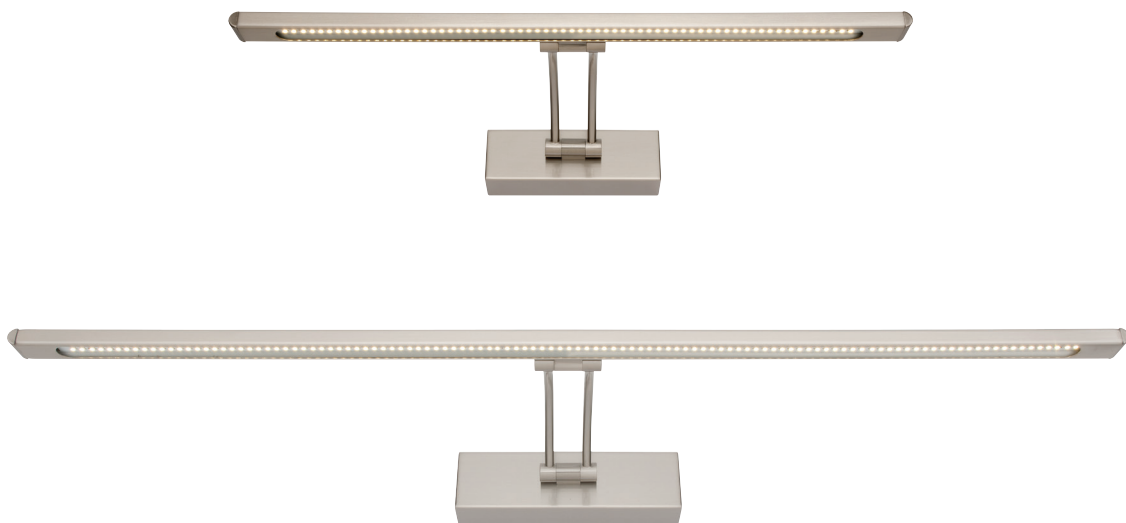

Impression

Satin Chrome finish

Model No	Description	Light Source	Lumens	Dimensions
PICAWLSML	5W LED Picture Light	66 x 0.06w SMD	561Lm	W: 455mm H: 55mm P: 245mm
PICAWLLGE	8W LED Picture Light	114 x 0.06w SMD	969Lm	W: 755mm H: 55mm P: 245mm
IMPWLSML	5W LED Picture Light	66 x 0.06w SMD	561Lm	W: 470mm H: 55mm P: 245mm
IMPWLLGE	8W LED Picture Light	114 x 0.06w SMD	969Lm	W: 770mm H: 55mm P: 245mm