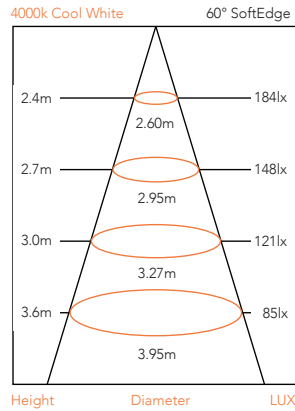

Predator

Recommended dimmers:
Clipsal LED

Satin Chrome finish | White finish

85-90mm Cut Out
60° Beam angle
C/w LED Driver, Flex & Plug

ThermoARC heatsink with pinfin design
IC-F Abutted & Covered
C-Bus compatible

Model No	Description	Light Source	Lumens	Dimensions
PREDLSC3000K	Satin Chrome LED Downlight	1 x 12w COB 3000k	1040Lm	W: 110mm H: 90mm
PREDLSC4000K	Satin Chrome LED Downlight	1 x 12w COB 4000k	1080Lm	W: 110mm H: 90mm
PREDLW3000K	White LED Downlight	1 x 12w COB 3000k	1040Lm	W: 110mm H: 90mm
PREDLW4000K	White LED Downlight	1 x 12w COB 4000k	1080Lm	W: 110mm H: 90mm