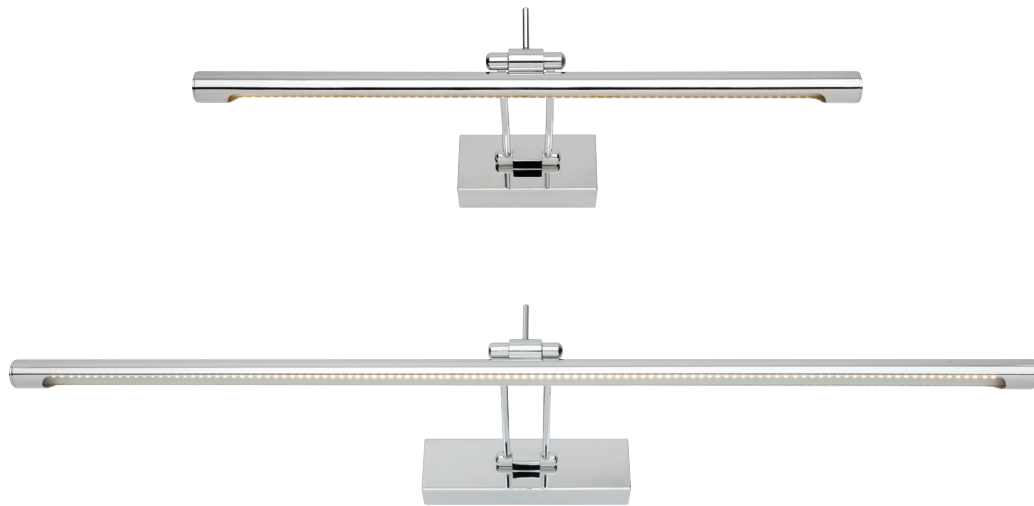

Wall

Pentax

Recommended dimmer:
Clipsal LED

White finish

6w non-dimmable

Model No	Description	Light Source	Lumens	Dimensions
PENT6WLEDSML	6W LED Wall Light	6 X 1w SMD	552Lm	W: 100mm H: 80mm P: 100mm
PENT6WLEDLGE	6W LED Wall Light	36 X 0.2w SMD	720Lm	W: 200mm H: 80mm P: 100mm
PENT12WLED	12W LED Wall Light	72 X 0.2w SMD	1440Lm	W: 365mm H: 80mm P: 100mm
PENT18WLED	18W LED Wall Light	108 X 0.2w SMD	2160Lm	W: 530mm H: 80mm P: 100mm