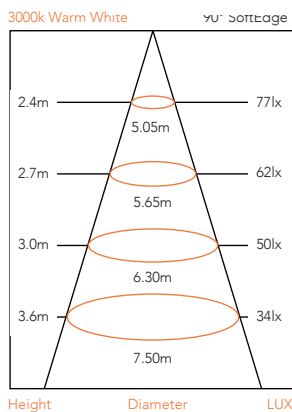

Raptor

Recommended dimmers:
Clipsal LED

Satin Chrome finish | White finish | Opal lens

85-90mm Cut Out
100° Beam angle
M-DCOB internal AC driverless
C/w Flex & Plug

ThermoARC heatsink with pinfin design
IC-F Abutted & Covered
C-Bus compatible

Model No	Description	Light Source	Lumens	Dimensions
RAPDLS3000K	Satin Chrome LED Downlight	1 x 9w COB 3000k	820Lm	W: 110mm H: 42.50mm
RAPDLS4000K	Satin Chrome LED Downlight	1 x 9w COB 4000k	840Lm	W: 110mm H: 42.50mm
RAPDLW3000K	White LED Downlight	1 x 9w COB 3000k	820Lm	W: 110mm H: 42.50mm
RAPDLW4000K	White LED Downlight	1 x 9w COB 4000k	840Lm	W: 110mm H: 42.50mm