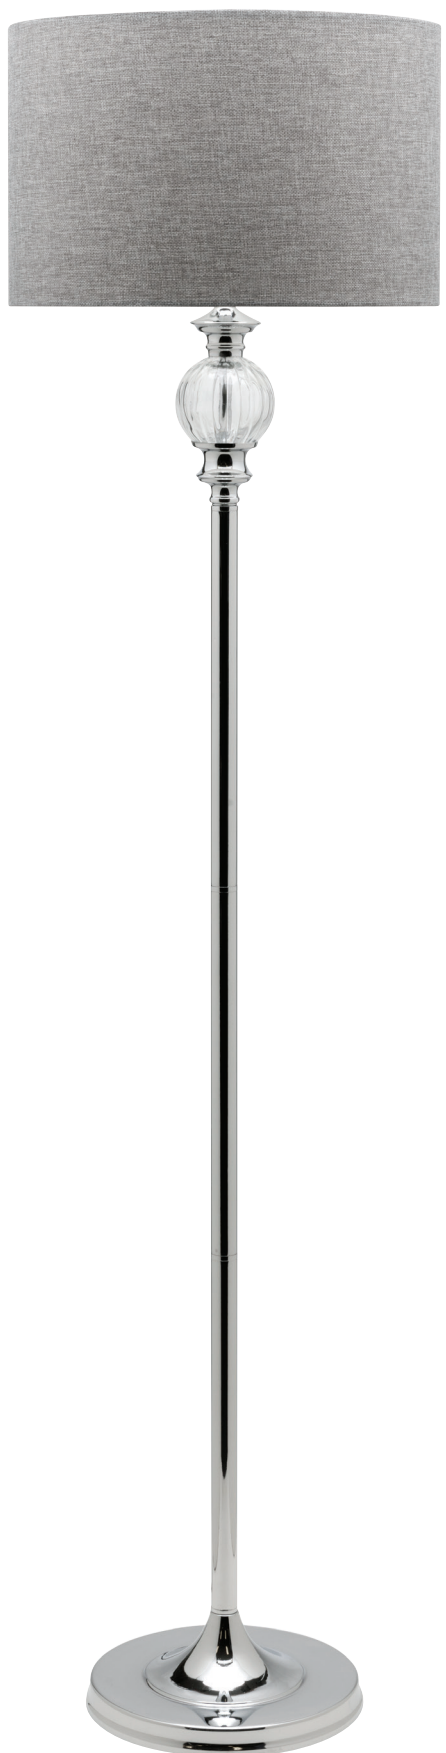

Idaho

Black finish | Chrome highlights | Black shade | Table & Floor lamp height adjustable

Table: T: 300mm B: 400mm H: 220mm

Floor: T: 370mm B: 490mm H: 270mm

Model No	Description	Light Source	Dimensions	Comment
IDAH1TL	1lt Table Lamp	60w ES Max	H: 825mm	Globe not included
IDAH1FL	1lt Floor Lamp	60w ES Max	H: 1700mm	Globe not included

Beverly

Chrome finish | Decorative clear glass ball centre
Dark Grey shade

Table: T: 305mm B: 305mm H: 230mm

Floor: T: 375mm B: 375mm H: 240mm

Model No	Description	Light Source	Dimensions	Comment
BEVE1TL	1lt Table Lamp	60w ES Max	H: 620mm	Globe not included
BEVE1FL	1lt Floor Lamp	60w ES Max	H: 1565mm	Globe not included