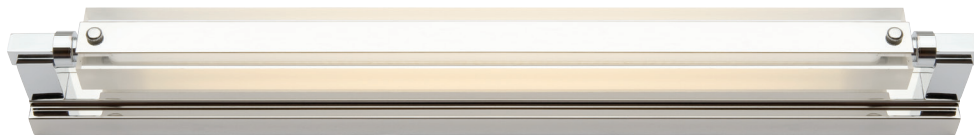

Vanity

Carlisle

4000K
Tube

Chrome finish | Frost/clear acrylic lens

Model No	Description	Light Source	Dimensions	Comments
CARLI8W	T5 8W Vanity Light	1 x T5 8w Fluorescent	L: 425mm H: 55mm P: 84mm	Fluorescent tube included
CARLI14W	T5 14W Vanity Light	1 x T5 14w Fluorescent	L: 688mm H: 50mm P: 84mm	Fluorescent tube included
CARLI21W	T5 21W Vanity Light	1 x T5 21w Fluorescent	L: 991mm H: 50mm P: 84mm	Fluorescent tube included