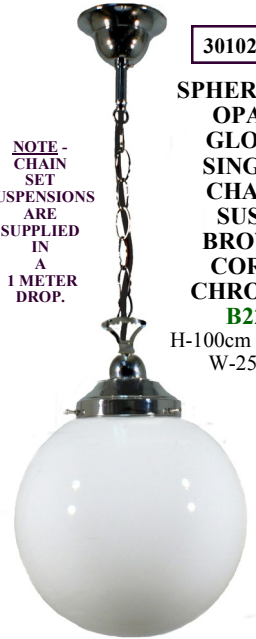

3010241
SHEFFIELD 8" B/F CHROME
B22
H-22cm W-20cm

3010235
SPHERE 10" OPAL GLOSS SINGLE CHAIN SUSP BROWN CORD CHROME
B22
H-100cm +(ADJ) W-25cm