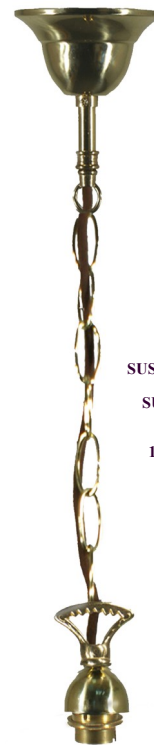

3006072

ROD
& JOINER
3/4" x 1/2MT
BRASS B22

3006092

CHAIN SUSP
BROWN CORD
1 MT
BRASS B22

3006037

CLOTH
BROWN CORD
SUSP 1 MT
BRASS B22

3006006

3 CHAIN SUSP
BROWN CORD
W-HOOKS 1 MT
BRASS B22