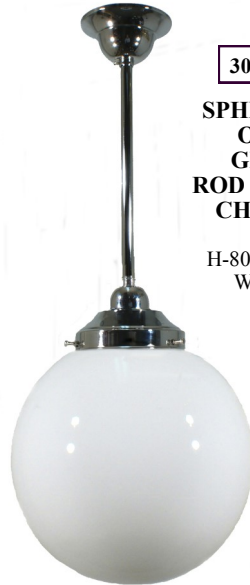

3010194
SPHERE 12" OPAL GLOSS ROD PND 3/4" CHROME
B22
H-86cm (ADJ) W-30cm

3010170
SPHERE 10" OPAL GLOSS ROD PND 1/2" CHROME
B22
H-80cm (ADJ) W-25cm