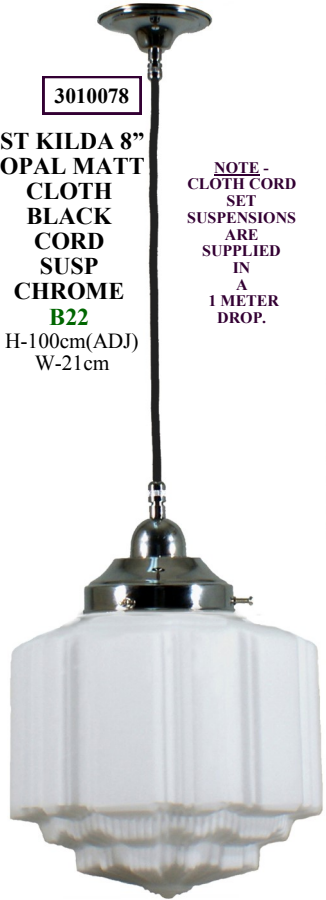

ST Kilda Range

Chrome

NOTE -
HALF
METER
1/2" & 3/4"
ROD
&
JOINER
EXTENSIONS
AVAILABLE

3010078

ST KILDA 8" OPAL MATT CLOTH BLACK CORD SUSP CHROME B22
H-100cm(ADJ)
W-21cm

NOTE -
CLOTH CORD
SET
SUSPENSIONS
ARE
SUPPLIED
IN
A
1 METER
DROP.