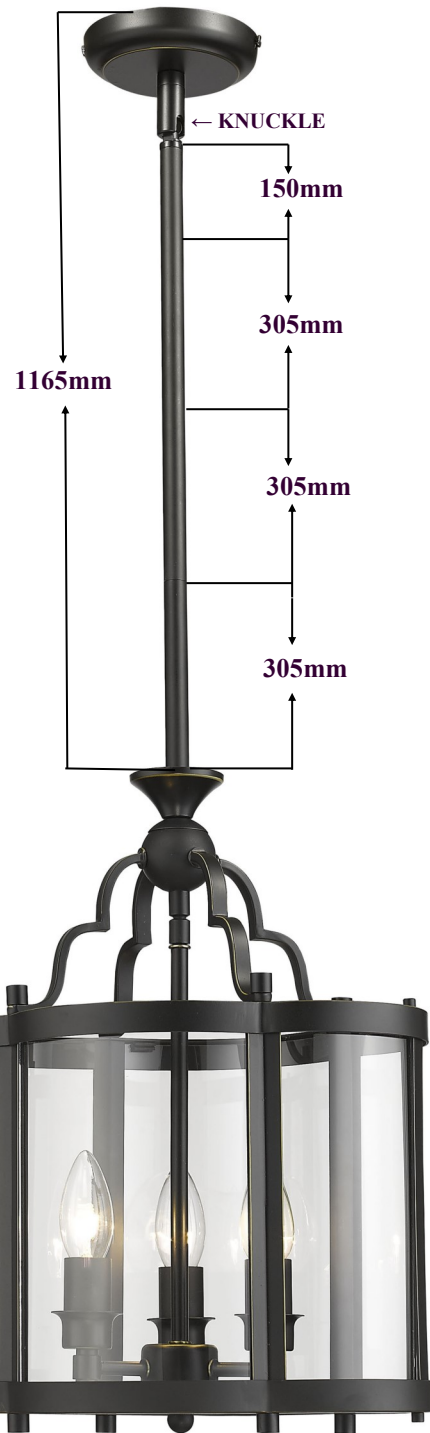

**Rutherford
Bronze
Range**

***Features*
Curved
Panel
Glassware**

***Features*
Classic
Hampton
&
Provincial
Style**

1000430

**RUTHERFORD
LARGE
6/LT PND
BRONZE**

E14

FRAME SIZE

H - 65cm W - 40cm

L - 60cm

**RODS & KNUCKLE
AS PER
SMALL**

1000431

**RUTHERFORD
SMALL
3/LT PND
BRONZE**

E14

FRAME SIZE

H - 46cm W - 24cm

L - 32cm

**Globes
Not
Supplied**