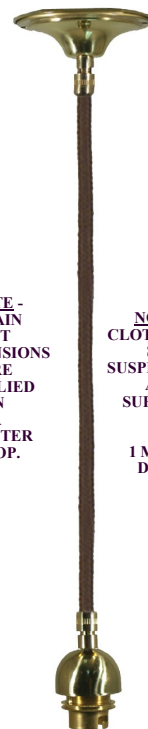

3006037

CLOTH
BROWN CORD
SUSP 1 MT
BRASS B22