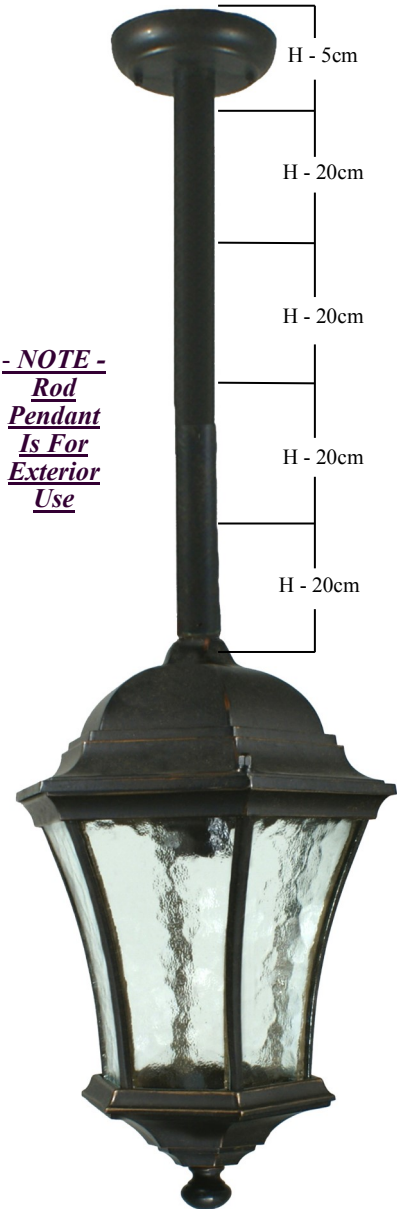

1000491
STRAND MEDIUM ROD PND
E27
FRAME SIZE
H - 39cm
W - 24cm
+ 4 x 20cm RODS
+ 1 x 5cm CAP

- NOTE -
Rod Pendant Is For Exterior Use