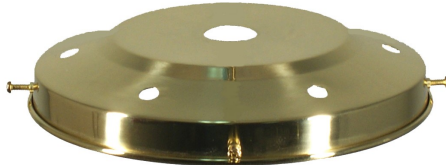

Accessories In Polished Brass

3006061

3006062

3006063

3006064

3006065

3006060

3006008

3006054

3006013

Brass

3006022

3006023

3006071

3006072

3006071

3006072

3006092

CHAIN SUSP
BROWN CORD
1 MT
BRASS B22

3006037

CLOTH
BROWN CORD
SUSP 1 MT
BRASS B22

3006006

3 CHAIN SUSP
BROWN CORD
W-HOOKS 1 MT
BRASS B22

NOTE -
CHAIN
SET
SUSPENSIONS
ARE
SUPPLIED
IN
A
1 METER
DROP.

NOTE -
CLOTH CORD
SET
SUSPENSIONS
ARE
SUPPLIED
IN
A
1 METER
DROP.

3006087

3006089

3006073

3006075