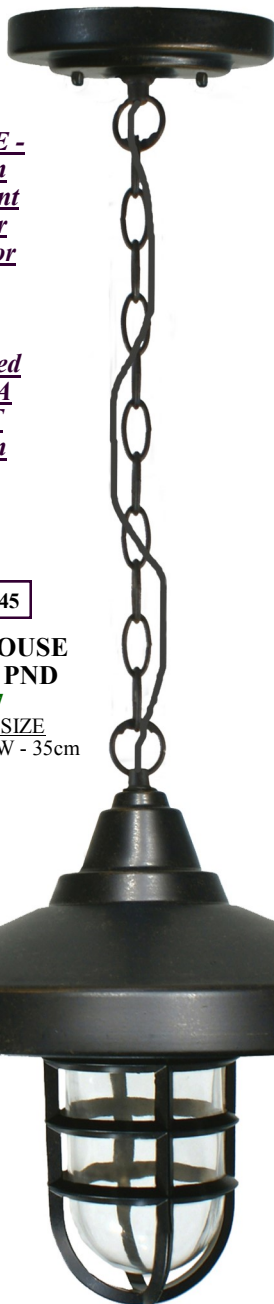

1000145

**DECKHOUSE
CHAIN PND**

E27

FRAME SIZE

H - 29cm W - 35cm