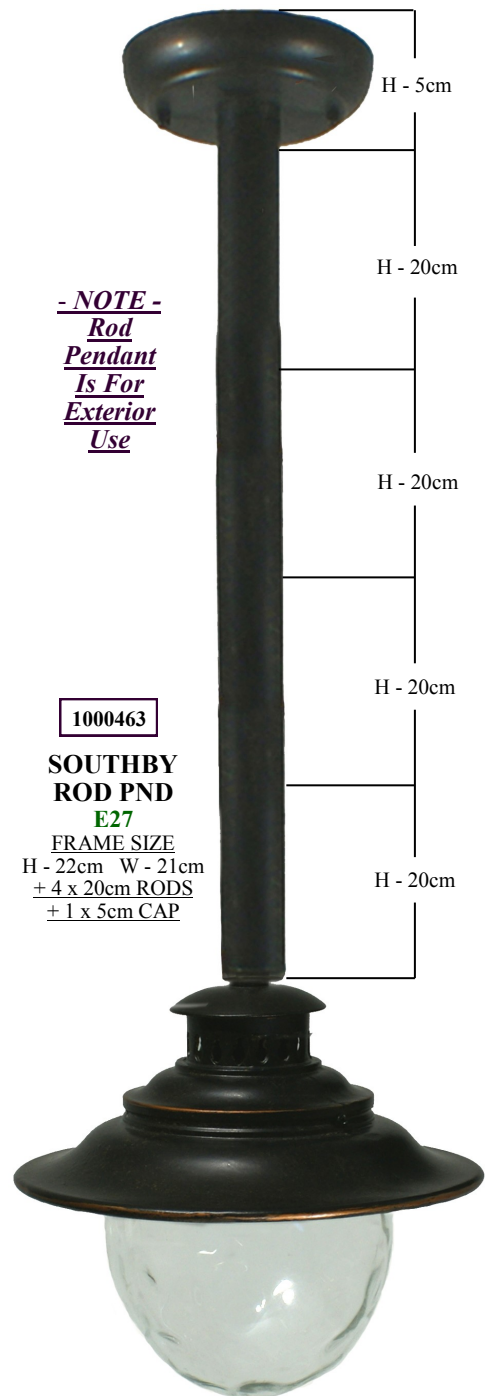

1000463
**SOUTHBY
ROD PND
E27
FRAME SIZE
H - 22cm W - 21cm
+ 4 x 20cm RODS
+ 1 x 5cm CAP**