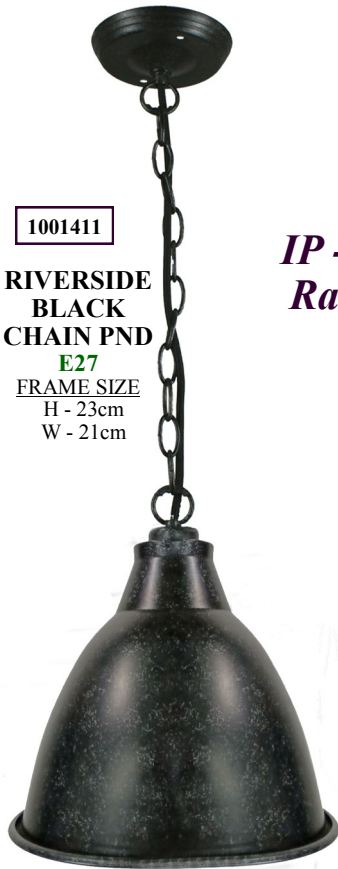

1001413
**RIVERSIDE
BLACK
UNDER EAVE**
E27
FRAME SIZE
H - 24cm W - 21cm

**Riverside
Exterior
Range**

**Antique
Black**

**New
Range**

1001411
**RIVERSIDE
BLACK
CHAIN PND**
E27
FRAME SIZE
H - 23cm
W - 21cm

**IP - 03
Rated**