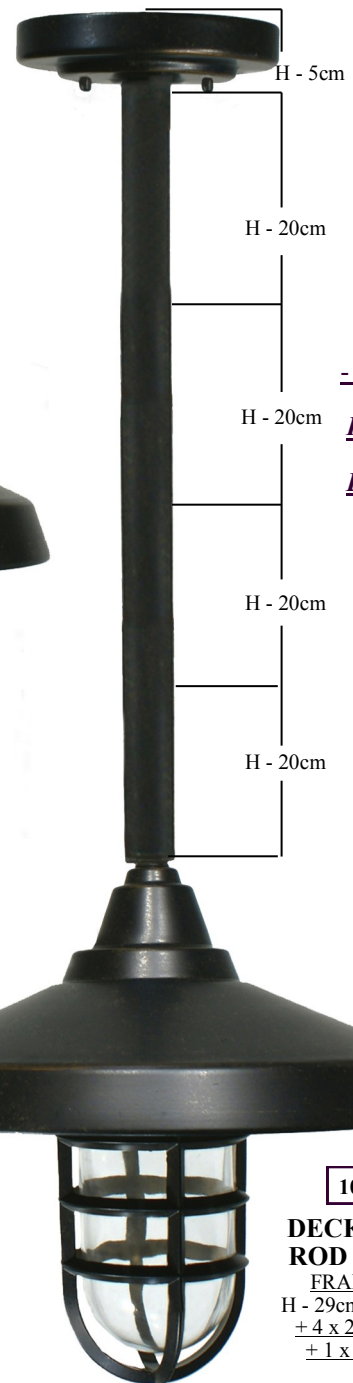

**- NOTE -
Rod
Pendant
Is For
Exterior
Use**

H - 5cm
H - 20cm
H - 20cm
H - 20cm
H - 20cm

1000143

**DECKHOUSE
ROD PND E27**

FRAME SIZE

H - 29cm W - 35cm
+ 4 x 20cm RODS
+ 1 x 5cm CAP

- Warranty Conditions -

Any claim must be made within 12 Months from the date of purchase.
To make a claim, take the product with a Receipt of proof of purchase to retailer.

- Warranty Exclusions -

1 - Fading due to weather exposure. 2 - Installation within 2km of salt water spray.
3 - Damage to product through accident, misuse or negligence.