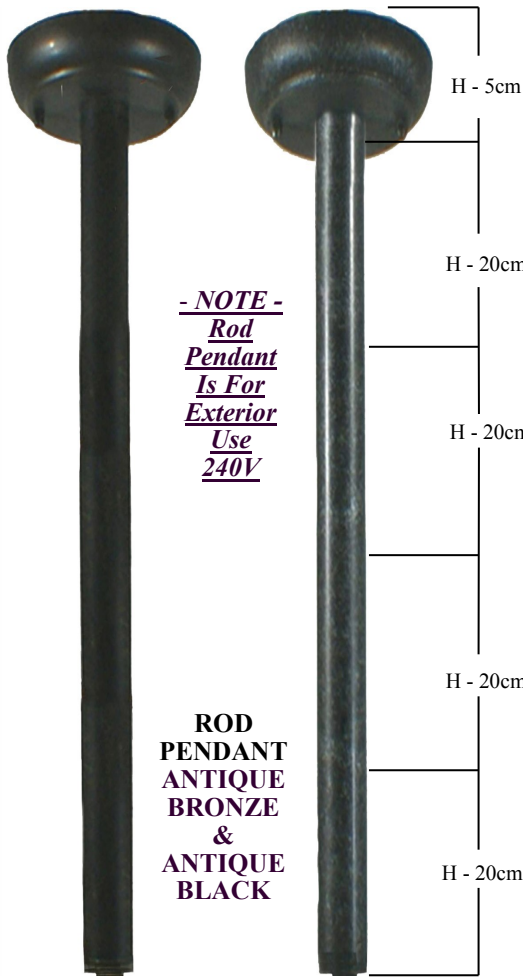

Exterior Accessory Range

**- NOTE -
Rod
Pendant
Is For
Exterior
Use
240V**

**ROD
PENDANT
ANTIQUE
BRONZE
&
ANTIQUE
BLACK**

1000270

1000272