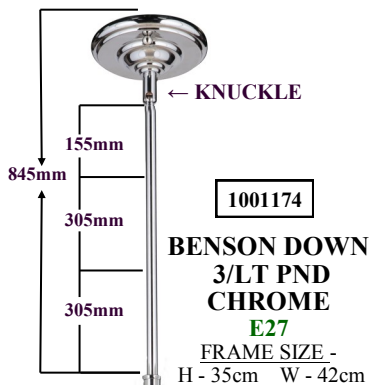

1000251
HOUSTON
5/LT FLUSH
CHROME
E27
FRAME SIZE -
 H - 59cm W - 58cm

Benson Bronze Range

1001169

**BENSON UP
3/LT PND
BRONZE**
E27
FRAME SIZE -
H - 27cm W - 42cm
RODS & KNUCKLE
AS PER
3LT PND

*Benson
1/LT W/B
Can Be
Installed
Either
Facing Up
Or
Facing Down*

1001167

**BENSON
DOWN
1/LT W/B
BRONZE**
E27
FRAME SIZE
H - 26cm
W - 15cm
P - 22cm

**Features*
Classic
Hampton
&
Provincial
Style*

1001171

**BENSON UP
5/LT PND
BRONZE**
E27
FRAME SIZE -
H - 30cm W - 60cm

1001175

**BENSON DOWN
5/LT PND
BRONZE**
E27
FRAME SIZE -
H - 36cm W - 60cm

*Benson
1/LT W/B
Can Be
Installed
Either
Facing Up
Or
Facing Down*

1001174

**BENSON DOWN
3/LT PND
CHROME**

E27

FRAME SIZE -
H - 35cm W - 42cm