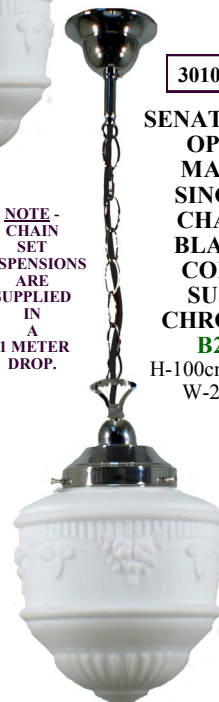

NOTE -
CHAIN
SET
SUSPENSIONS
ARE
SUPPLIED
IN
A
1 METER
DROP.

3010221

SENATOR 8"
OPAL MATT
SINGLE
CHAIN
BLACK
CORD
SUSP
CHROME
B22
H-100cm(ADJ)
W-20cm