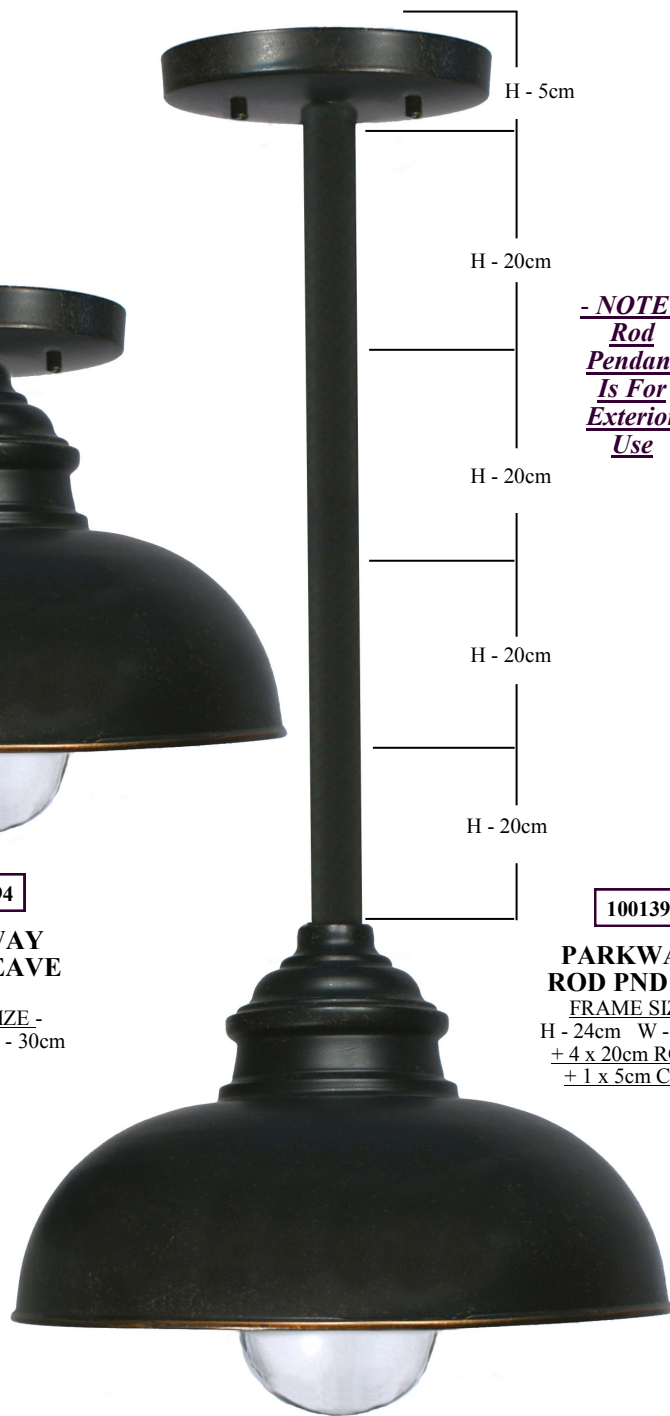

- Warranty Conditions -

Any claim must be made within 12 Months from the date of purchase.
To make a claim, take the product with a Receipt of proof of purchase to retailer.

- Warranty Exclusions -

1 - Fading due to weather exposure. 2 - Installation within 2km of salt water spray.
3 - Damage to product through accident, misuse or negligence.