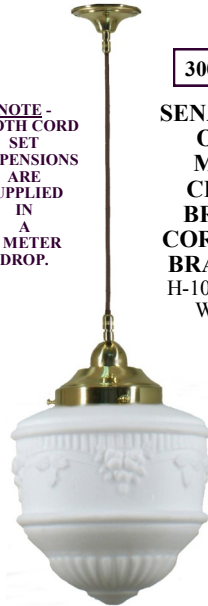

3000111

SENATOR 8"
OPAL
MATT
CLOTH
BROWN
CORD SUSP
BRASS B22
H-100cm(ADJ)
W-20cm

NOTE -
CLOTH CORD
SET
SUSPENSIONS
ARE
SUPPLIED
IN
A
1 METER
DROP.