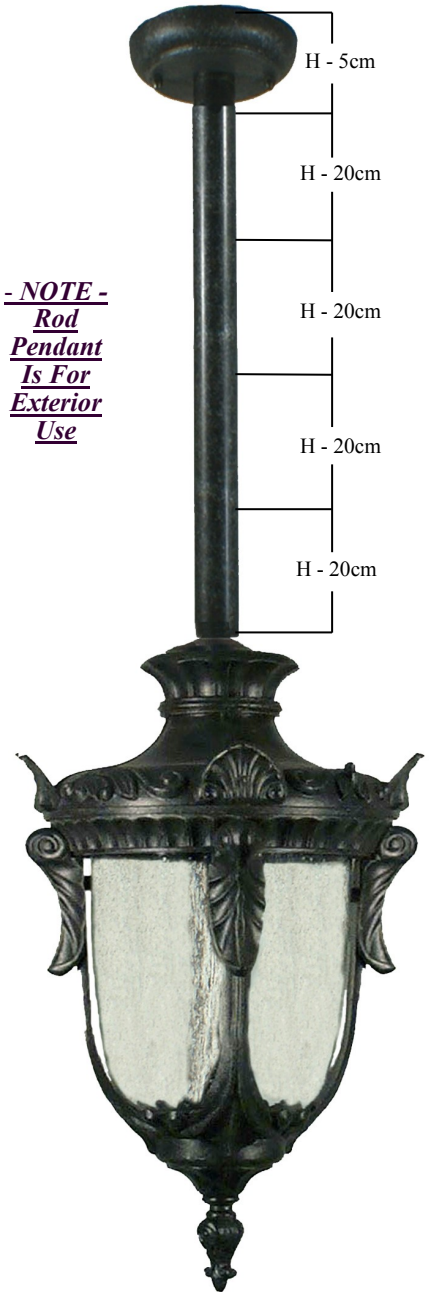

1000574

**WELLINGTON
LARGE
CHAIN PND**

E27

FRAME SIZE -

H - 52cm W - 29cm

- NOTE -

**Chain
Pendant**

Is For

Interior

Use

Only

-

Supplied

With A

1 MT

Chain

- NOTE -

**Rod
Pendant**

Is For

Exterior

Use