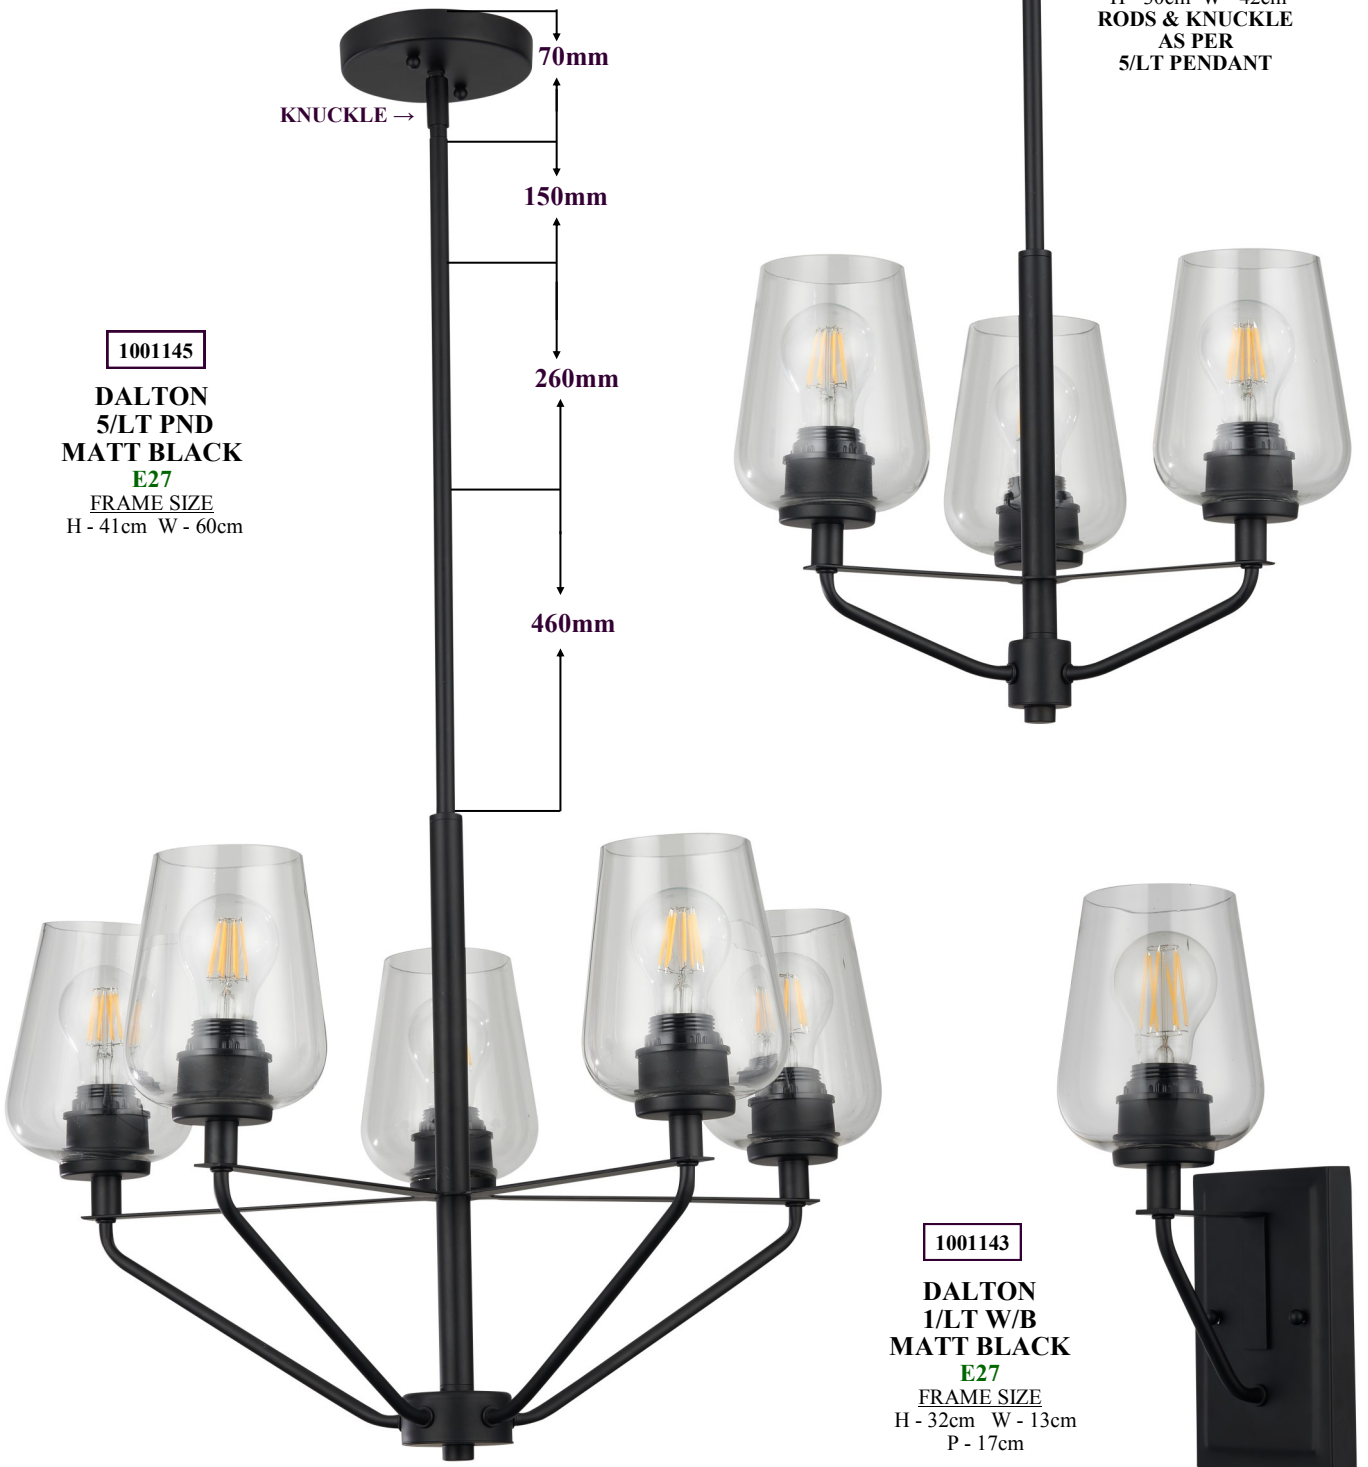

FRAME SIZE

H - 97cm W - 80cm

*Globes
Not
Supplied*

1001291

**LAKWOOD
1/LT W/B
BRONZE**

E14

FRAME SIZE

H - 19cm W - 13cm

P - 16cm

**Dalton
Range**

New

Features
Cognac
Shape
Clear
Glassware

Globes
Not
Supplied

1001145

**DALTON
5/LT PND
MATT BLACK
E27
FRAME SIZE
H - 41cm W - 60cm**

1001144