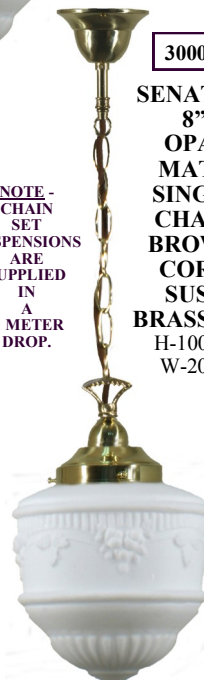

3000093

SENATOR
8"
OPAL
MATT
SINGLE
CHAIN
BROWN
CORD
SUSP
BRASS B22
H-100cm
W-20cm

NOTE -
CHAIN
SET
SUSPENSIONS
ARE
SUPPLIED
IN
A
1 METER
DROP.