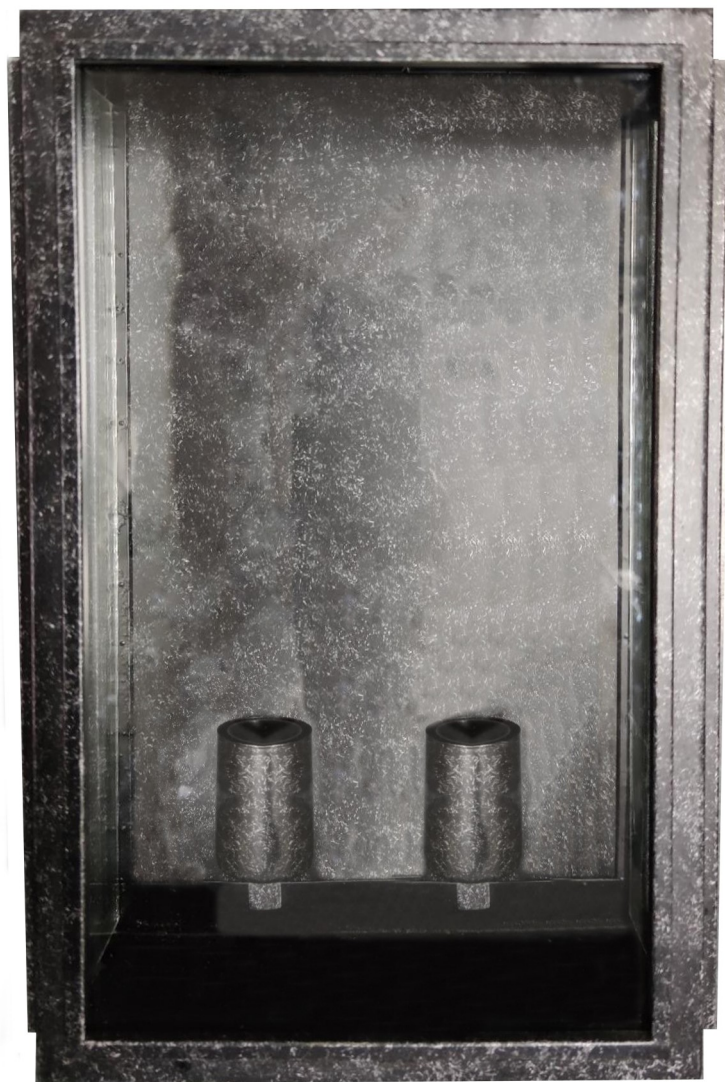

**Frontage
Exterior
Range**

**Antique
Black**

1001213

**FRONTAGE LARGE
WALL SCONCE E27**

FRAME SIZE
H - 440mm W - 277mm P - 143mm