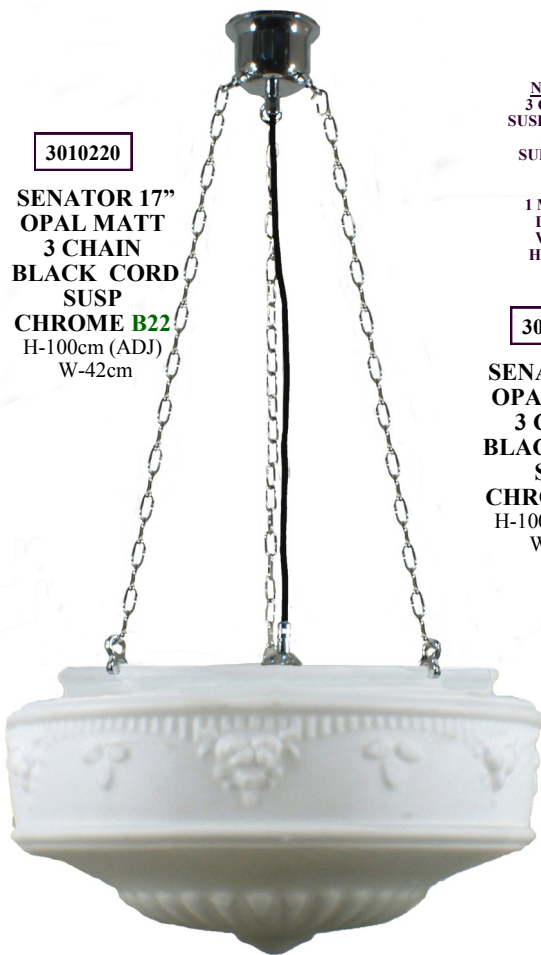

NOTE -
3 CHAIN
SUSPENSION
ARE
SUPPLIED
IN
A
1 METER
DROP
WITH
HOOKS

3010014

ST KILDA 14" OPAL MATT B/F CHROME B22
H-29cm W-36cm

Senator Range

3010220

SENATOR 17"
OPAL MATT
3 CHAIN
BLACK CORD
SUSP
CHROME B22
 H-100cm (ADJ)
 W-42cm