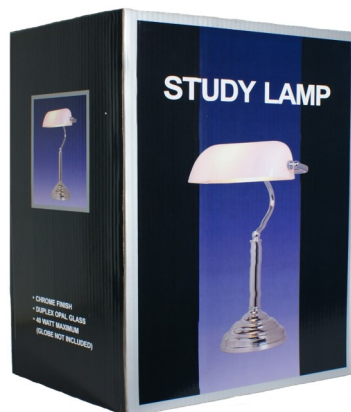

*Table Lamp
Range*

1000082

BANKERS TABLE LAMP BRONZE GREEN E14
FRAME SIZE - H - 330mm W - 270mm D - 200mm

1000083

BANKERS TABLE LAMP CHROME OPAL E14
FRAME SIZE - H - 330mm W - 270mm D - 200mm

1000085

STUDY TABLE LAMP CHROME OPAL E14
FRAME SIZE - H - 430mm W - 270mm D - 200mm