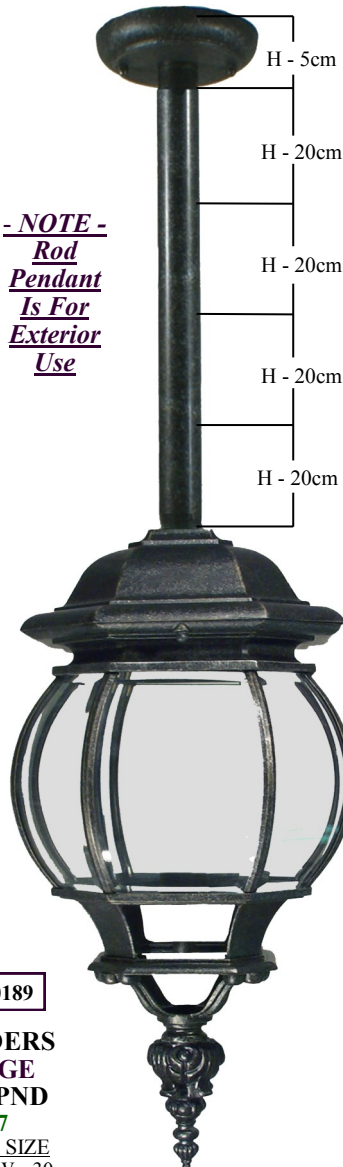

1000189

**FLINDERS
LARGE
ROD PND
E27**
FRAME SIZE
H - 68cm W - 30cm
+ 4 x 20cm RODS
+ 1 x 5cm CAP

- NOTE -
Rod
Pendant
Is For
Exterior
Use

H - 5cm
H - 20cm
H - 20cm
H - 20cm
H - 20cm