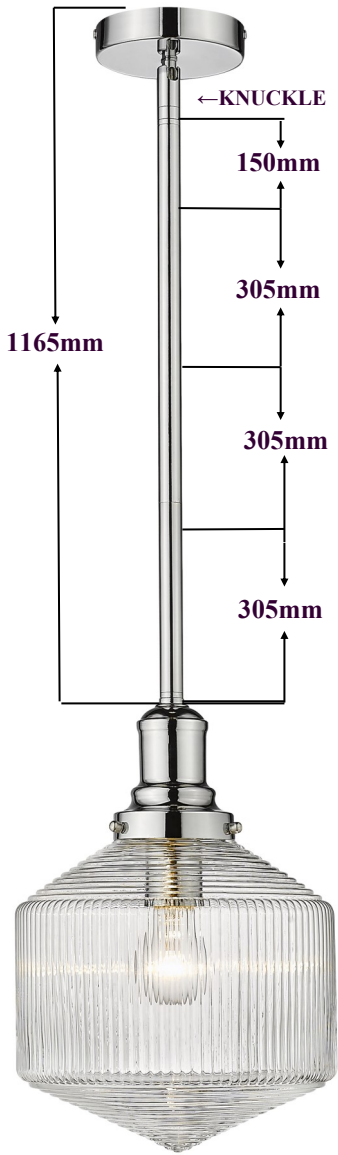

1000133

**CARTER
SMALL
CHROME
OPAL
E27**
FRAME SIZE -
H - 30cm
W - 28cm

1001247

**SPACEY
LARGE
CHROME
CLEAR
E27**
FRAME SIZE -
H - 42cm
W - 35cm

1001248

**SPACEY
SMALL
CHROME
CLEAR
E27**
FRAME SIZE -
H - 36cm
W - 25cm

- NOTE -
-
Supplied
With
LMT
Chain
&
Canopy
-

1001245

**KEYS
LARGE
CHROME
CLEAR
E27**
FRAME SIZE -
H - 50cm
W - 40cm

1001246

**KEYS
SMALL
CHROME
CLEAR
E27**
FRAME SIZE -
H - 41cm
W - 30cm

Classic Hampton Style Glassware Pendant

**Globes
Not
Supplied**

- NOTE -
-
Supplied
With
LMT
Chain
&
Canopy
-

*Jefferson
Bronze
&
Chrome
Range*

1001252
**JEFFERSON
 SMALL
 CHROME
 CLEAR**
 E27
 FRAME SIZE -
 H - 39cm
 W - 25cm

1001250
**JEFFERSON
 SMALL
 BRONZE
 OPAL**
 E27
 FRAME SIZE -
 H - 39cm
 W - 25cm
 RODS AS PER
 SMALL