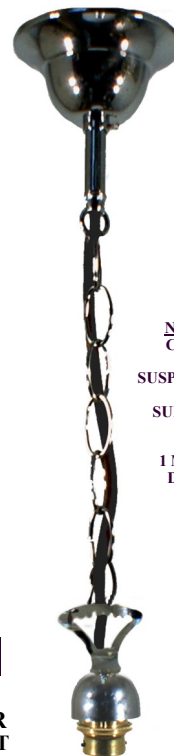

3016032

ASTON ROD SET
3/4" x 1/2MT
CHROME E27

3016026

ROD
& JOINER
1/2" x 1/2MT
CHROME

3016028

ROD
& JOINER
3/4" x 1/2MT
CHROME

3016006

CHAIN
BLACK CORD
SUSP 1 MT
CHROME B22