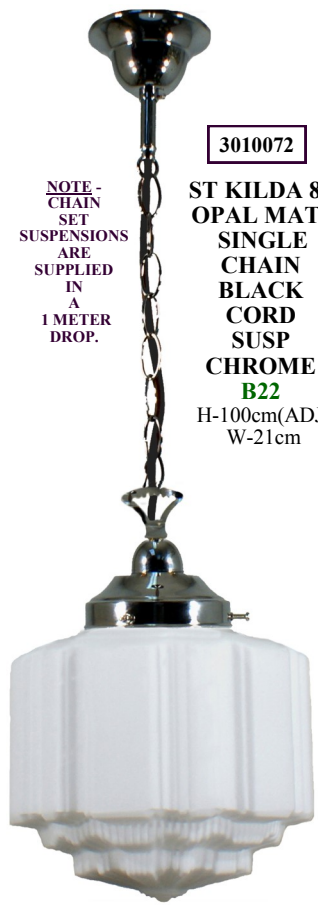

3010072

ST KILDA 8" OPAL MATT SINGLE CHAIN BLACK CORD SUSP CHROME B22
H-100cm(ADJ)
W-21cm

NOTE -
CHAIN
SET
SUSPENSIONS
ARE
SUPPLIED
IN
A
1 METER
DROP.