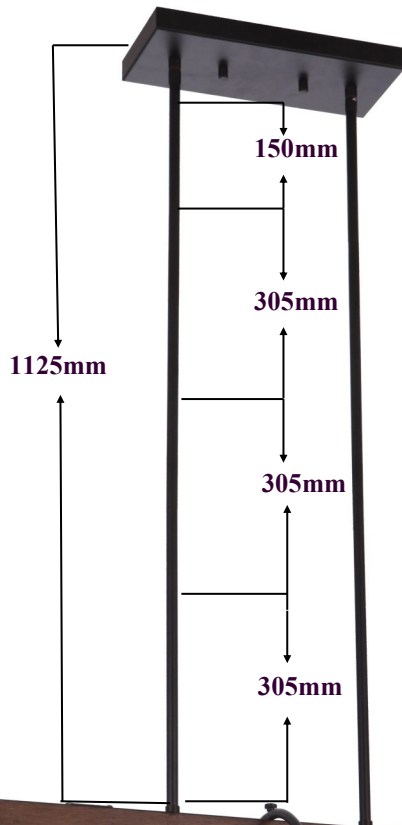

1001484

**SUMMIT
ROD SET
CHROME**
E27
FRAME
SIZE
H - 9cm
W - 7cm
NOTE-
ROD
LENGTHS
3 x 40cm
1 x 30cm
CANOPY
SIZE
H - 5cm
W - 12cm
NOTE-
**TO SUIT
ANY
GLASS
WITH
HOLE SIZE
42mm
TO
50mm**

1001481

**SUMMIT
2/LT W/B CHROME**
E27
FRAME SIZE -
H - 23cm W - 40cm
P - 21cm

1001483

**SUMMIT
5/LT PND
CHROME**
E27
FRAME SIZE
H - 22cm W - 50cm
NOTE-
CANOPY SIZE
H - 5cm
W - 12cm
RODS
AS PER
3LT PND

1001485

**SUMMIT
1/LT PND CHROME**
E27
FRAME SIZE
H - 18cm W - 15cm
NOTE-
CANOPY SIZE
H - 5cm W - 12cm

1001482

**SUMMIT
3/LT PND
CHROME**
E27
FRAME SIZE
H - 22cm
W - 47cm
NOTE-
CANOPY SIZE
H - 5cm
W - 12cm

Lakewood *New*
Bronze
Range

1001296

LAKWOOD
SEMI FLUSH
4/LT PND
BRONZE

E14
FRAME SIZE
H - 32cm W - 44cm

1001297

LAKWOOD
SUSPENSION
4/LT PND
BRONZE

E14
FRAME SIZE
H - 62cm W - 54cm

- NOTE -
 -
Supplied
With
1MT
Chain
&
Canopy
 -

1001293

LAKWOOD
BENCH
4/LT PND
BRONZE

E27
FRAME SIZE
H - 27cm W - 31cm
L - 87cm

Globes
Not
Supplied