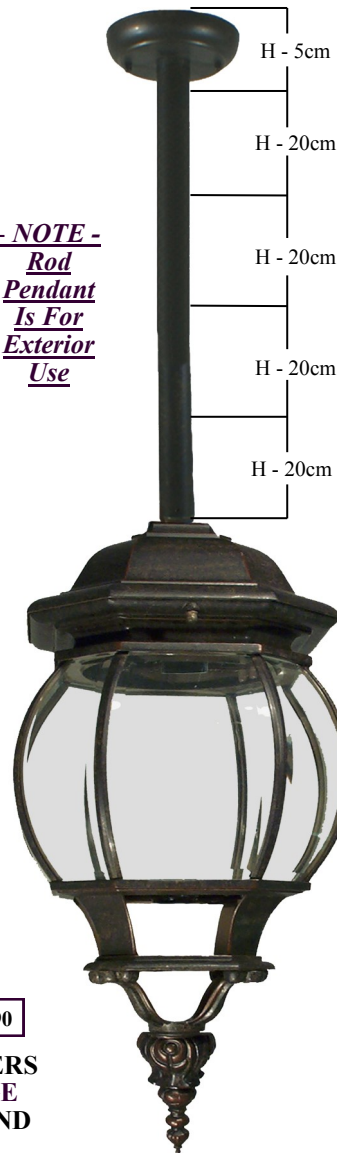

- NOTE -
Chain
Is For
Interior
Use
Only
-
Supplied
With A
1MT
Chain

Antique Bronze

1000190
FLINDERS
LARGE
ROD PND
E27
FRAME SIZE
H - 68cm W - 30cm
+ 4 x 20cm RODS
+ 1 x 5cm CAP

- NOTE -
Rod
Pendant
Is For
Exterior
Use