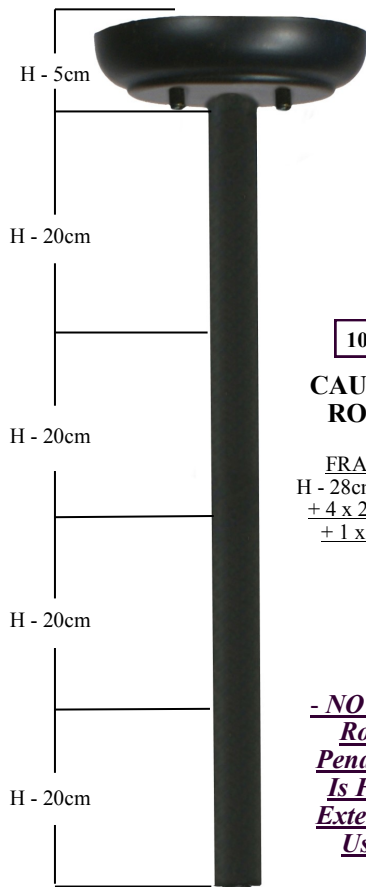

1001111

**CAUSEWAY
ROD PND**

E27

FRAME SIZE

H - 28cm W - 29cm
+ 4 x 20cm RODS
+ 1 x 5cm CAP

*- NOTE -
Rod
Pendant
Is For
Exterior
Use*