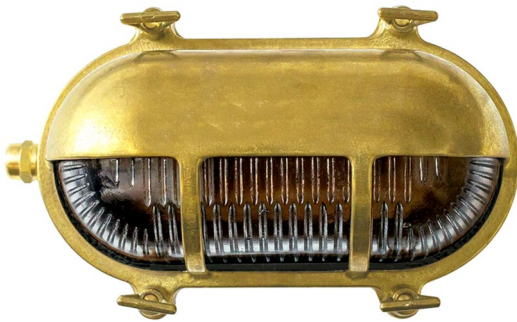

Solid Brass Exterior Range

New

- * Attention ***
- These products are designed to age in a patina finish.
 - The integrity of the product will not alter.
 - Solid high grade cast brass material used.
 - Robust yet hand crafted ensuring long life.
 - Can withstand ocean side locations but will age/patina with time.
 - Hand polishing required to keep brass look.
 - These products are not lacquered purposely to age/patina finish.
- * Suggested additional care for the Purchaser to undertake***
Lacquer spray unit without glass to maintain finish for longer period if patina finish not preferred.

1001202

HARBOUR SOLID BRASS
E27 - 60W/LED 10W - WEIGHT 1.2KG
FRAME SIZE
H - 260mm W - 109mm P - 130mm

1001206

REGATTA SOLID BRASS
E27 - 60W/LED 10W / WEIGHT 1KG
FRAME SIZE
H - 209mm W - 109mm

Globes
Not
Supplied