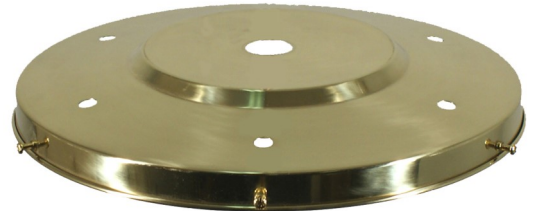

4 1/4" GALLERY
BRASS -29mm HOLE

3006060