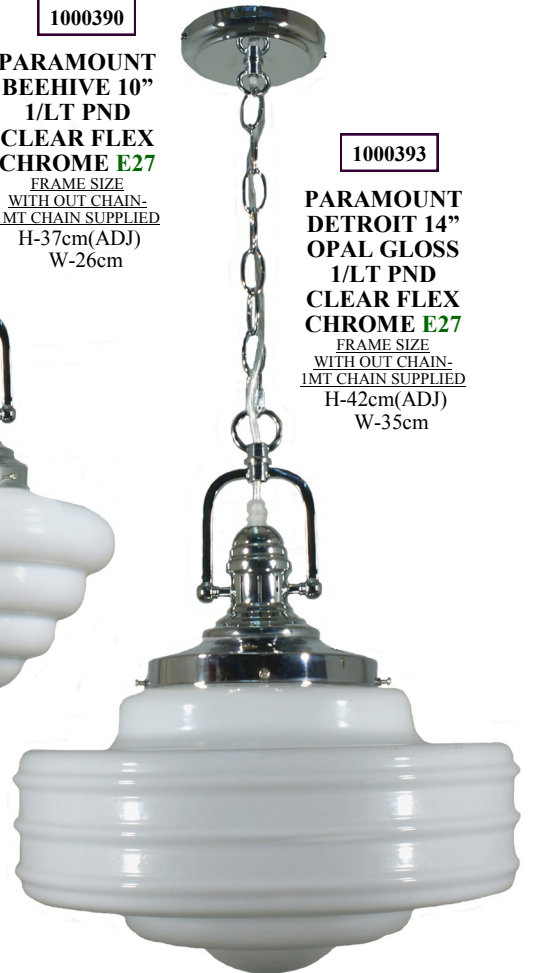

Paramount Range

Chrome

1000705

PARAMOUNT LINCOLN SCHOOLHOUSE
1/LT PND
CLEAR FLEX CHROME E27
FRAME SIZE
WITH OUT CHAIN-
1MT CHAIN SUPPLIED
H-44cm(ADJ)
W-36cm

1000703

PARAMOUNT VICTORIAN 12" SCHOOLHOUSE
1/LT PND
CLEAR FLEX CHROME E27
FRAME SIZE
WITH OUT CHAIN-
1MT CHAIN SUPPLIED
H-41cm(ADJ)
W-30cm

1000702

PARAMOUNT VICTORIAN 9" SCHOOLHOUSE
1/LT PND
CLEAR FLEX CHROME E27
FRAME SIZE
WITH OUT CHAIN-
1MT CHAIN SUPPLIED
H-34cm(ADJ)
W-23cm

1000704

PARAMOUNT VICTORIAN 16" SCHOOLHOUSE
1/LT PND
CLEAR FLEX CHROME E27
FRAME SIZE
WITH OUT CHAIN-
1MT CHAIN SUPPLIED
H-45cm(ADJ)
W-40cm

1000387

PARAMOUNT CHATEAU
1/LT PND
CLEAR FLEX CHROME E27
FRAME SIZE
WITH OUT CHAIN-
1MT CHAIN SUPPLIED
H-36cm(ADJ) W-30cm

1000390

PARAMOUNT BEEHIVE 10"
1/LT PND
CLEAR FLEX CHROME E27
FRAME SIZE
WITH OUT CHAIN-
1MT CHAIN SUPPLIED
H-37cm(ADJ)
W-26cm

1000391

PARAMOUNT DOME
1/LT PND
CLEAR FLEX CHROME E27
FRAME SIZE
WITH OUT CHAIN-
1MT CHAIN SUPPLIED
H-37cm(ADJ)
W-20cm

1000393

PARAMOUNT DETROIT 14" OPAL GLOSS
1/LT PND
CLEAR FLEX CHROME E27
FRAME SIZE
WITH OUT CHAIN-
1MT CHAIN SUPPLIED
H-42cm(ADJ)
W-35cm

1000700

PARAMOUNT MOULINS
1/LT PND
CLEAR FLEX CHROME E27
FRAME SIZE
WITH OUT CHAIN-
1MT CHAIN SUPPLIED
H-37cm(ADJ)
W-30cm