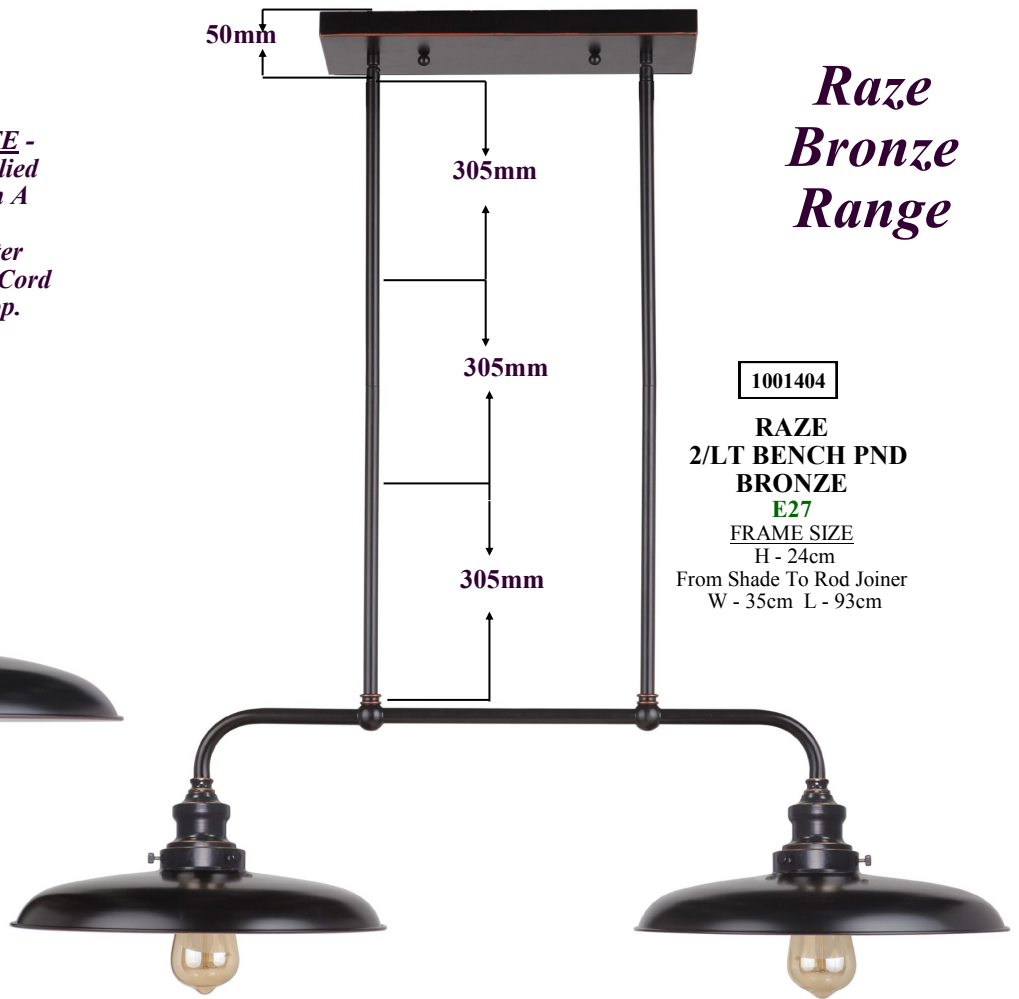

1000078

**BUSTER
1/LT
RECESSED
WB
BRONZE
B22**

**FRAME SIZE -
Without globe-
H - 12cm
W - 9cm
P - 7cm**

1000079

**BUSTER
1/LT
RECESSED
WB
CHROME
B22**

**FRAME SIZE -
Without globe-
H - 12cm
W - 9cm
P - 7cm**

**- NOTE -
-
Supplied
With
1 MT
Cloth
Cord
-**

**Globes
Not
Supplied**

Raze Bronze Range

1001401

**RAZE
CORD PND 1/LT
BRONZE**
E27
FRAME SIZE
H - 16cm W - 40cm

*NOTE -
Supplied
With A
1
Meter
Cloth Cord
Drop.*

1001404

**RAZE
2/LT BENCH PND
BRONZE**
E27
FRAME SIZE
H - 24cm
From Shade To Rod Joiner
W - 35cm L - 93cm

1001403

**RAZE
ROD PND 1/LT
BRONZE**
E27
FRAME SIZE
H - 16cm
W - 40cm

1001406

**RAZE
3/LT BENCH PND
BRONZE**
E27
FRAME SIZE
H - 24cm
From Shade To Rod Joiner
W - 35cm L - 124cm

***Futura
Range***

***VANITY
WALL
BRACKETS***

1000216

FUTURA 1/LT W/B CHROME E27
FRAME SIZE - H - 23cm W - 17cm P - 15cm

1000217

FUTURA 2/LT W/B CHROME E27
FRAME SIZE - H - 23cm W - 45cm P - 15cm

***VANITY
WALL
BRACKETS***