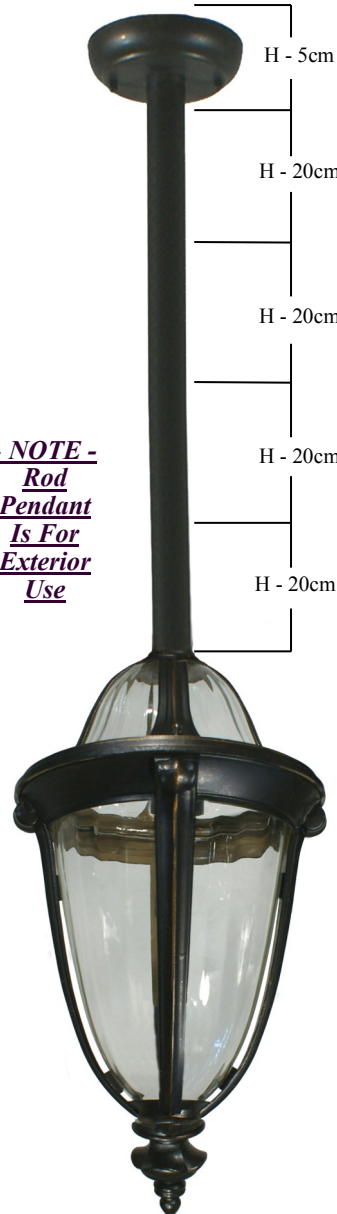

- NOTE -
Rod
Pendant
Is For
Exterior
Use

H - 5cm

H - 20cm

H - 20cm

H - 20cm

H - 20cm

1000313

MAYFAIR ROD PND

E27
FRAME SIZE
H - 49cm W - 26cm
+ 4 x 20cm RODS
+ 1 x 5cm CAP

1000150

**MAYFAIR
ON
DOMAIN
POST**

E27
FRAME SIZE
H - 269cm W - 26cm

* NOTE *
If A
Higher
Post
Height
Is
Required
Please
Use
This
Domain
Post.
Heavy
Duty Thick
Casting
With
4 Hole
Floor
Mounting