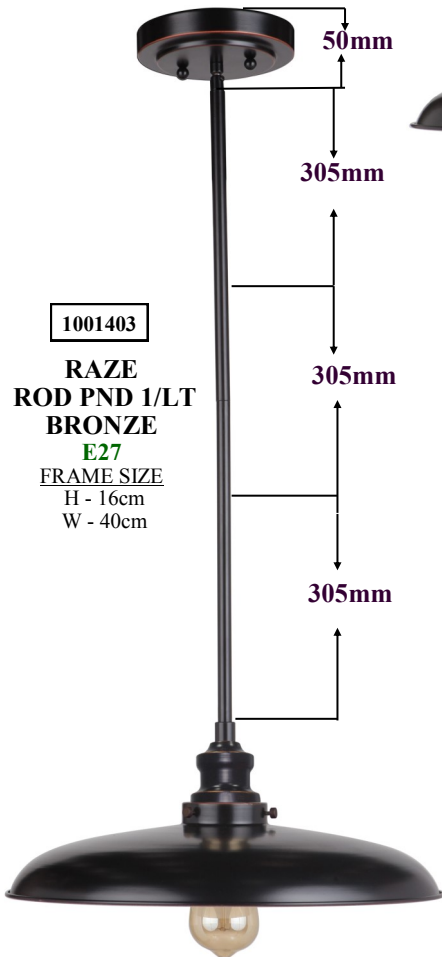

1000078

**BUSTER
1/LT
RECESSED
WB
BRONZE
B22**

**FRAME SIZE -
Without globe-
H - 12cm
W - 9cm
P - 7cm**

1000079

**BUSTER
1/LT
RECESSED
WB
CHROME
B22**

**FRAME SIZE -
Without globe-
H - 12cm
W - 9cm
P - 7cm**

**- NOTE -
-
Supplied
With
1 MT
Cloth
Cord
-**

**Globes
Not
Supplied**

Raze Bronze Range

1001401

**RAZE
CORD PND 1/LT
BRONZE**
E27
FRAME SIZE
H - 16cm W - 40cm

*NOTE -
Supplied
With A
1
Meter
Cloth Cord
Drop.*

1001404

**RAZE
2/LT BENCH PND
BRONZE**
E27
FRAME SIZE
H - 24cm
From Shade To Rod Joiner
W - 35cm L - 93cm

1001403

**RAZE
ROD PND 1/LT
BRONZE**
E27
FRAME SIZE
H - 16cm
W - 40cm

1001406

**RAZE
3/LT BENCH PND
BRONZE**
E27
FRAME SIZE
H - 24cm
From Shade To Rod Joiner
W - 35cm L - 124cm