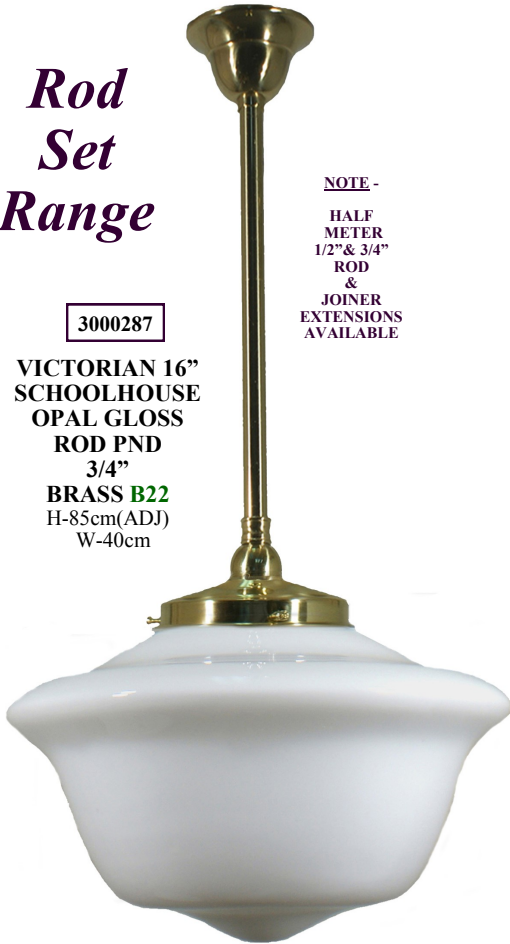

**Rod
Set
Range**

3000287

VICTORIAN 16" SCHOOLHOUSE
OPAL GLOSS
ROD PND
3/4"
BRASS B22
H-85cm(ADJ)
W-40cm