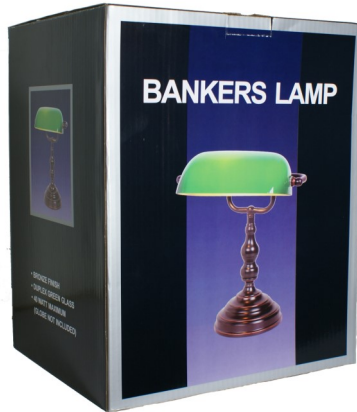

*Table Lamp
Range*

1000082

BANKERS TABLE LAMP BRONZE GREEN E14
FRAME SIZE - H - 330mm W - 270mm D - 200mm

1000083

BANKERS TABLE LAMP CHROME OPAL E14
FRAME SIZE - H - 330mm W - 270mm D - 200mm

1000085

STUDY TABLE LAMP CHROME OPAL E14
FRAME SIZE - H - 430mm W - 270mm D - 200mm