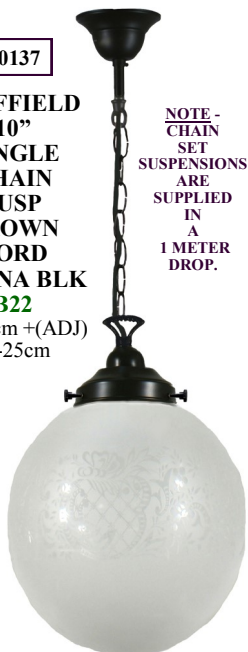

3020023

SHEFFIELD 12"
B/F PATINA BLK B22
H-34cm
W-30cm

3020017

SHEFFIELD 6"
B/F PATINA BLK B22
H-17cm W-15cm

3020137

SHEFFIELD 10"
SINGLE CHAIN SUSP
BROWN CORD
PATINA BLK B22
H-100cm +(ADJ)
W-25cm

NOTE -
CHAIN SET
SUSPENSIONS
ARE SUPPLIED
IN A 1 METER
DROP.