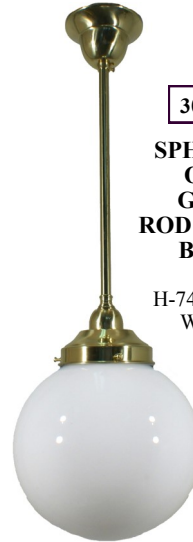

3000254

SPHERE 8" OPAL GLOSS ROD PND 1/2" BRASS B22
H-74cm (ADJ) W-20cm

NOTE -
CHAIN SET SUSPENSIONS ARE SUPPLIED IN A 1 METER DROP.