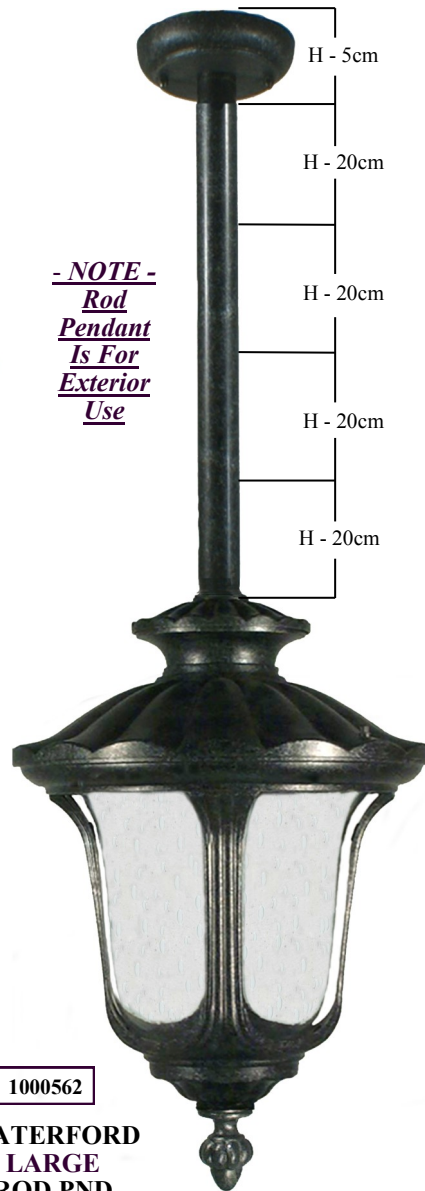

1000561

**WATERFORD
LARGE
CHAIN PND**
E27
FRAME SIZE -
H - 62cm W - 38cm

**IP - 44
Rated**

**Antique
Black**

1000158

**WATERFORD
LARGE
ON
DOMAIN
POST**
E27
FRAME SIZE
H - 281cm
W - 36cm

** NOTE **
If A Higher Post Height Is Required Please Use This Domain Post. Heavy Duty Thick Casting With 4 Hole Floor Mounting