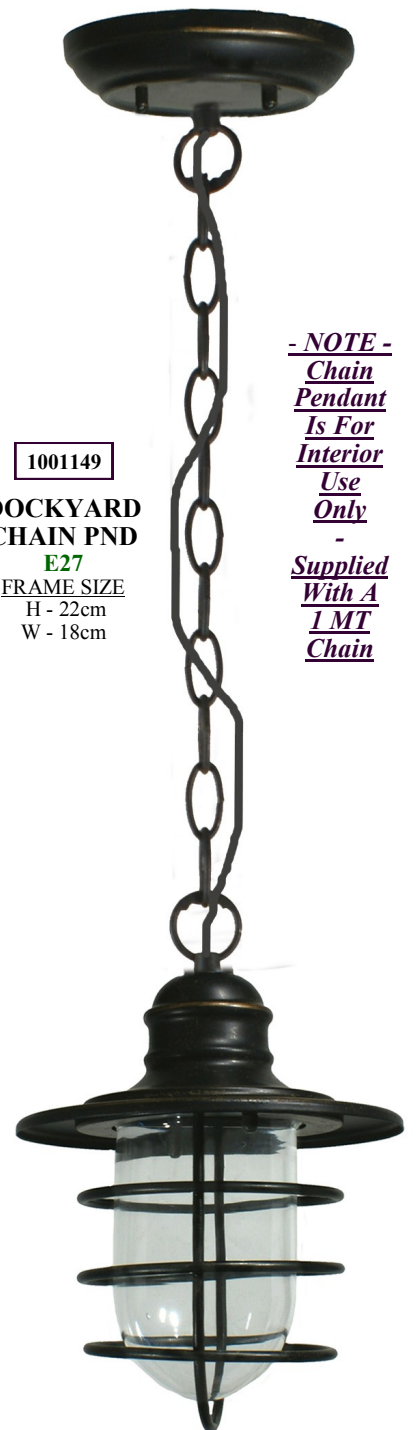

*Globes
Not Supplied*

*- NOTE -
Rod
Pendant
Is For
Exterior
Use*

*- NOTE -
Chain
Pendant
Is For
Interior
Use
Only
-
Supplied
With A
1MT
Chain*

1001149

**DOCKYARD
CHAIN PND**

E27

FRAME SIZE

H - 22cm
W - 18cm