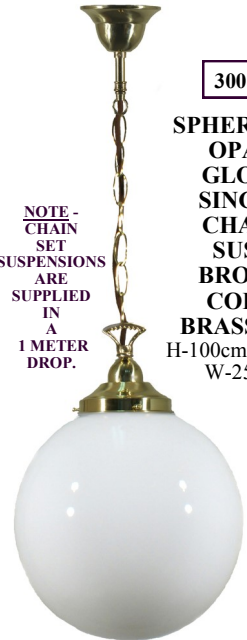

3001190

SPHERE 10" OPAL GLOSS SINGLE CHAIN SUSP BROWN CORD BRASS B22
H-100cm +(ADJ) W-25cm