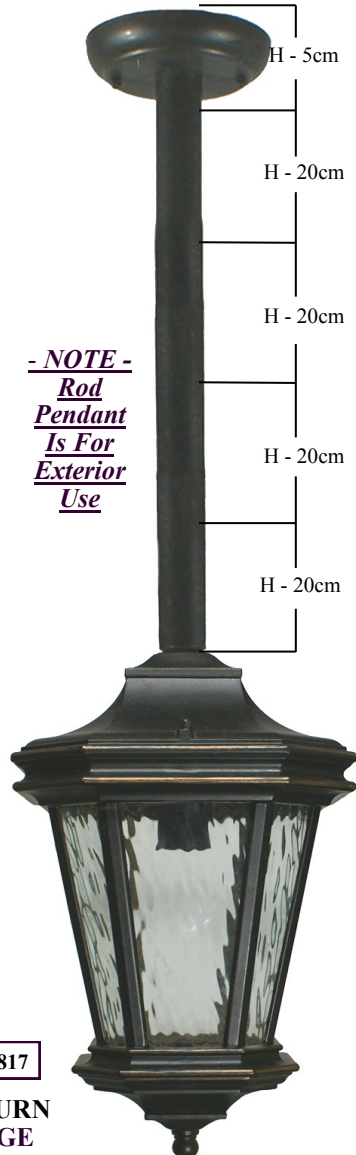

1000818

**TILBURN
LARGE
CHAIN PND**

E27
FRAME SIZE -
H - 47cm W - 23cm

*IP - 44
Rated*

1000817

**TILBURN
LARGE
ROD PND**

E27
FRAME SIZE
H - 43cm W - 23cm
+ 4 x 20cm RODS
+ 1 x 5cm CAP

*- NOTE -
Rod
Pendant
Is For
Exterior
Use*