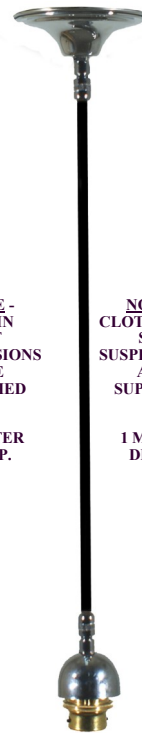

3016032

ASTON ROD SET
3/4" x 1/2MT
CHROME E27

3016026

ROD
& JOINER
1/2" x 1/2MT
CHROME

3016028

ROD
& JOINER
3/4" x 1/2MT
CHROME

3016006

CHAIN
BLACK CORD
SUSP 1 MT
CHROME B22