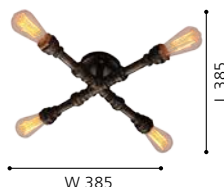

## 201522 FOUNDRY

all/ceiling luminaire; steel, water pipe finish, includes filament bulbs

W 385 L 385

E27 4x 25W

9 008606141388

incl. bulb