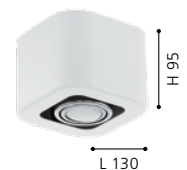

200675 TORENO

surface-mounted luminaire; steel, white, chrome

L 130, B 130, H 95