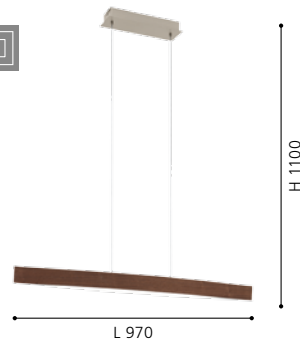

## 93343 FORNES

pendant luminaire; steel, wood veneer, dark brown

L 970, B 85, H 1100

WARM WHITE