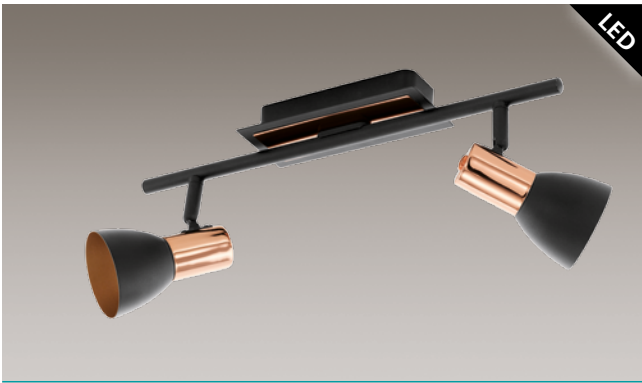

BARNHAM

202009 BARNHAM

spot; steel, black, copper

L 395, B 70

L 395