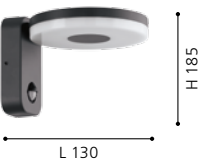

ALBEROLA

96289 ALBEROLA

wall luminaire; cast aluminium, anthracite / acrylic, opal

L 155, H 185, A 130

LED

11 W

warm
WHITE

950 lm

IP44

9 002759 962890

WARM
WHITE

L 130

H 185

96292 ALBEROLA

wall luminaire; cast aluminium, anthracite / acrylic, opal

L 155, H 185, A 130

LED

11 W

warm
WHITE

950 lm

IP44

9 002759 962920

WARM
WHITE

L 130

H 185