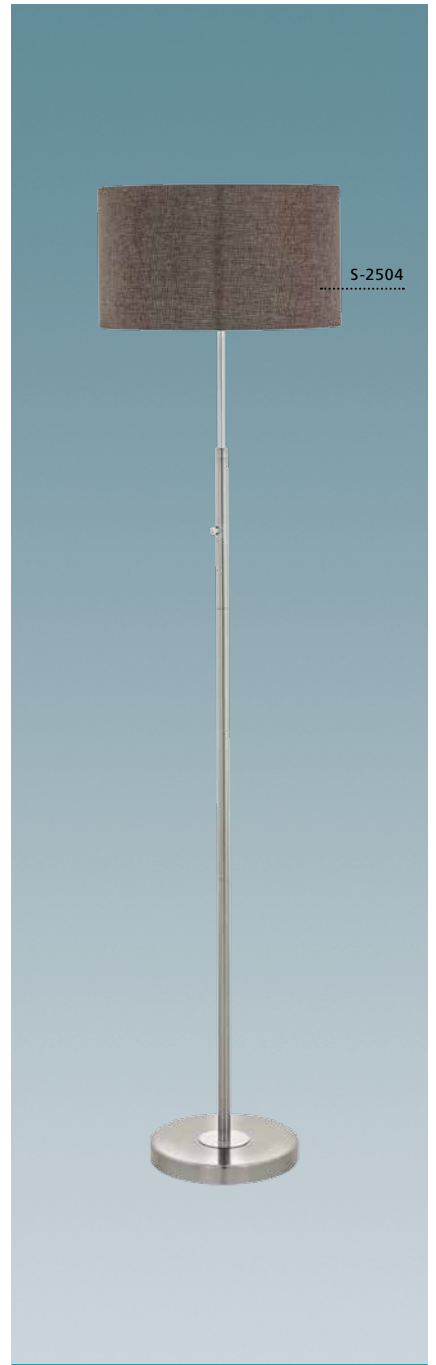

95344 ROMAO 2

floor luminaire; steel, satin nickel, chrome / fabric, brown

H 1615, Ø 380, Base: Ø 250

WARM WHITE

H 1615, Ø 380, Base: Ø 250

WARM WHITE

H 1615, Ø 380, Base: Ø 250

WARM WHITE