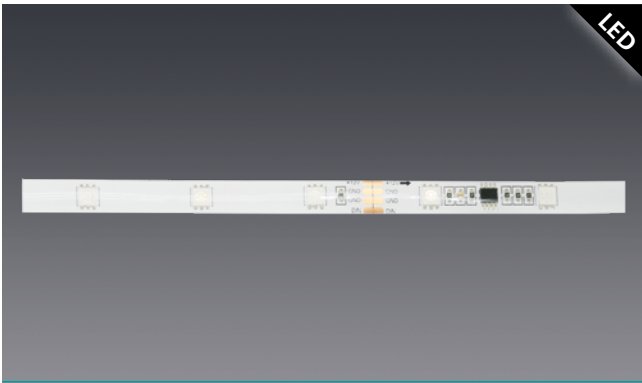

LED STRIP

202043 LED STRIP

strip luminaire, plastic, white LED strip 2 metre kit, 3M backing tape, IP20 driver w/flex & plug, 4 pcs rejoining connectors, IP44 strip, 3000K

L 2000

LED warm WHITE 6W / m 800 lm 25,000

9 008606 153978