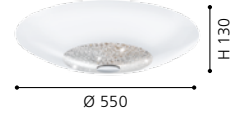

ELLERA

92711 ELLERA

ceiling luminaire; steel, white, chrome / glass, crystal, white, clear

H 105, Ø 315

92712 ELLERA

ceiling luminaire; steel, white, chrome / glass, crystal, white, clear

H 125, Ø 420

92713 ELLERA

ceiling luminaire; steel, white, chrome / glass, crystal, white, clear

H 130, Ø 550