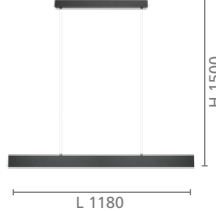

202219 CLIMENE

pendant luminaire; aluminium, matt black / acrylic, white, up / down light

L 1180, B 50, H 1500

LED warm WHITE
Up 8W 1000 lm
Down 21W 2500 lm

9 008606 163403