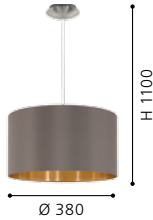

MASERLO

31603 MASERLO

pendant luminaire; steel, satin nickel / fabric, cappuccino, gold foil lining

H 1100, Ø 380

E27 1x 60W

9 002759 316037

31599 MASERLO

pendant luminaire; steel, satin nickel / fabric, black, gold foil lining

H 1100, Ø 380

E27 1x 60W

9 002759 315993

31608 MASERLO

pendant luminaire; steel, satin nickel / fabric, cappuccino, gold foil lining

H 1100, Ø 530

E27 3x 60W

9 002759 316082

31605 MASERLO

pendant luminaire; steel, satin nickel / fabric, black, gold foil lining

H 1100, Ø 530

E27 3x 60W

9 002759 316051