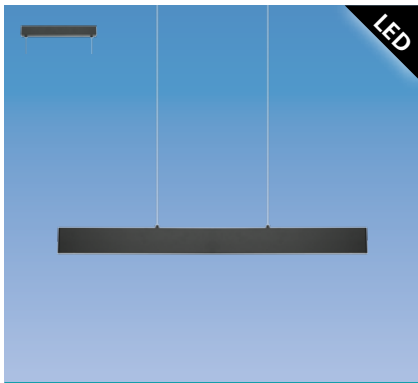

202218 CLIMENE

pendant luminaire; aluminium, matt black / acrylic, white, up / down light

L 950, B 45, H 1500

LED warm WHITE
Up 4W 500 lm
Down 17W 2000 lm

9 008606 163397