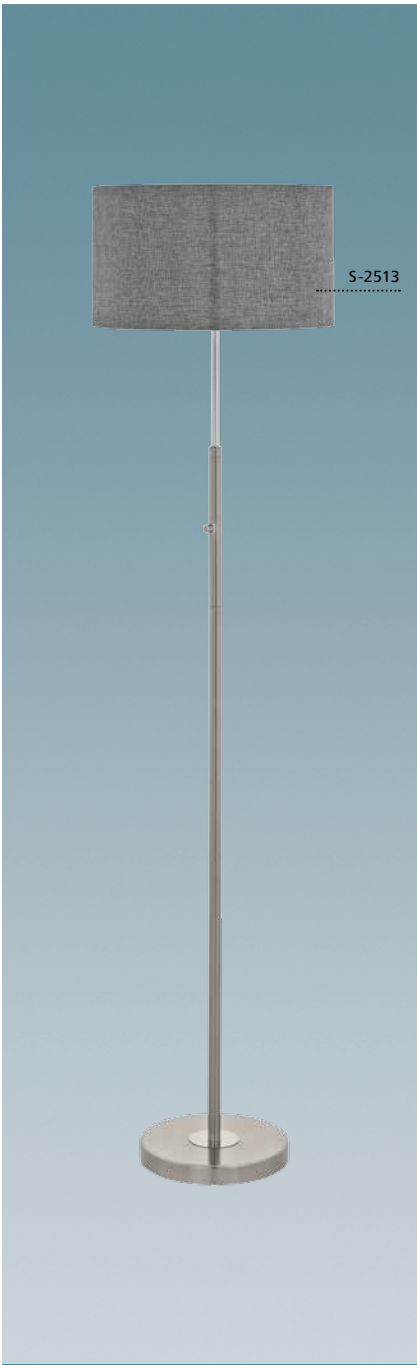

ROMAO / ROMAO 1 / ROMAO 2

95353 ROMAO

floor luminaire; steel, satin nickel, chrome / fabric, grey