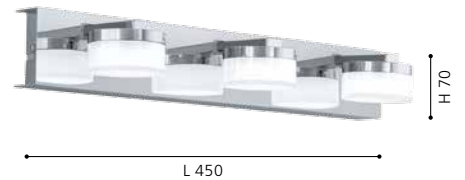

94652 ROMENDO

wall luminaire; steel, chrome / acrylic, frosted

L 300, H 70, A 125

2x 4,5W 960 lm

9 002759 946524

WARM WHITE