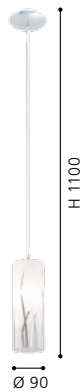

92741 RIVATO

pendant luminaire; steel, chrome / glass, opal with chrome decor

L 705, B 90, H 1100

E27 3x 60W