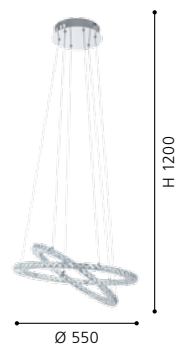

These luminaires come with high quality glass crystals.