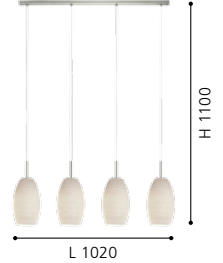

93192 BATISTA 3

wall luminaire; steel, satin nickel / wibe technique glass, opal

L 120, H 345, A 145