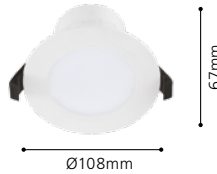

202619 ROYSTAR

white fixed downlight with 0.6m flex and plug; interchangeable trim – white flat ABS trim included; colour temp change via switch on back of downlight – 3000K/4000K/5000K

Ø 108, H 67