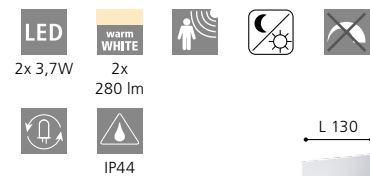

96022 SESIMBA 1

wall luminaire; galvanized steel, white / acrylic, clear

L 130, H 195, A 140