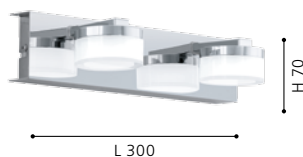

ROMENDO

94651 ROMENDO

wall luminaire; steel, chrome / acrylic, frosted

L 70, H 155, A 120

2x 4,5W 960 lm

9 002759 946517

WARM WHITE

94653 ROMENDO

wall luminaire; steel, chrome / acrylic, frosted

L 450, H 70, A 125

3x 4,5W 1440 lm

9 002759 946531

WARM WHITE

94652 ROMENDO

wall luminaire; steel, chrome / acrylic, frosted

L 300, H 70, A 125

2x 4,5W 960 lm

9 002759 946524

WARM WHITE