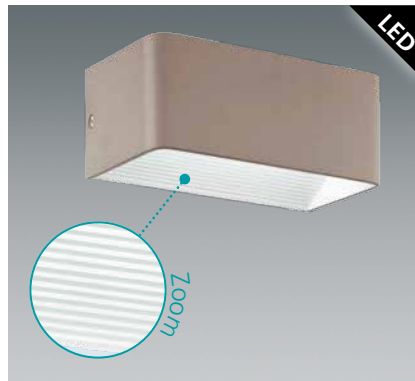

96302 SANIA 3
wall luminaire; aluminium, satin nickel

L 200, H 80, A 100