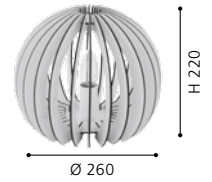

94442 COSSANO

pendant luminaire; steel, white / wood, white

H 1100, Ø 450

E27

1x 60W

9 002759 944421