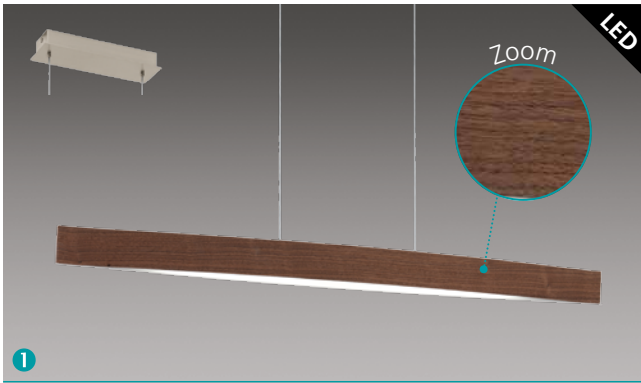

FORNES

93343 FORNES

pendant luminaire; steel, wood veneer, dark brown

L 970, B 85, H 1100

WARM WHITE