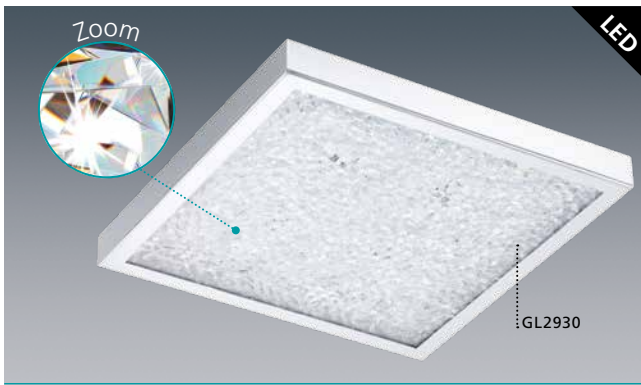

CARDITO

32025 CARDITO

ceiling luminaire; steel, chrome / glass, crystal, clear

L 365, B 365, H 75

16W 1700 lm

NEUTRAL WHITE