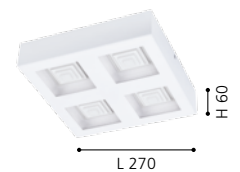

FERREROS

L 140, B 140, H 60

1x 6.3W 840 lm

L 225, B 140, H 60

2x 6.3W 1680 lm

L 370, B 140, H 60

3x 6.3W 2520 lm

L 270, B 270, H 60

4x 6.3W 3360 lm