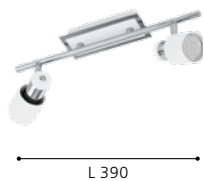

L 390, B 70

201997 DAVIDA
spot; steel, chrome, white