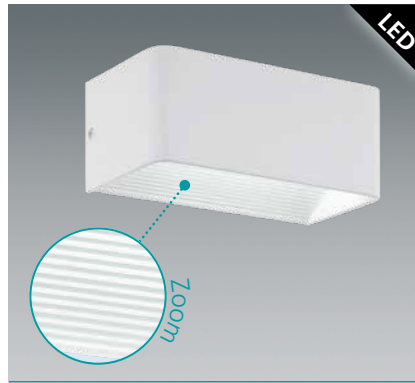

96205 SANIA 3
wall luminaire; aluminium, white

L 200, H 80, A 100