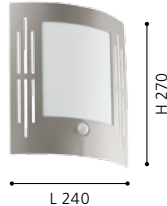

CITY / CITY-LED

94212 CITY LED

wall luminaire; stainless steel, acrylic, opal

L 235, H 260, A 90

1x 3,7W 320 lm

IP44

L 235

82309 CITY

wall luminaire; stainless steel, acrylic, opal

L 240, H 270, A 90

E27 1x 15W

IP44

L 240

88139 CITY

wall luminaire; stainless steel, acrylic, opal

L 240, H 270

E27 1x 15W

IP44

L 240

94213 CITY LED

wall luminaire; stainless steel, acrylic, opal

L 235, H 260, A 90

1x 3,7W 320 lm

IP44

90°, 7 m
10 - 300 sec.

L 235

88144 CITY

wall luminaire; stainless steel, acrylic, opal

L 240, H 270

E27 1x 15W 110°, 8 m,
10 - 240 sec.

IP44

L 240

88142 CITY

wall luminaire; stainless steel, acrylic, opal

L 240, H 270

E27 1x 15W 110°, 8 m,
10 - 240 sec.

IP44

L 240