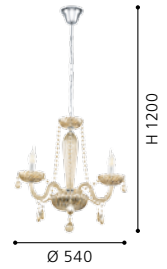

BASILANO

A 250 H 300, L 130

A 220, H 300, L 320

H 1200, L 590, Ø 540