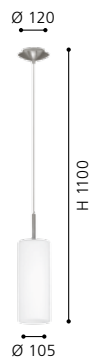

85978 TROY 3
pendant luminaire; steel, satin nickel / glass, opal

L 720, B 105, H 1100