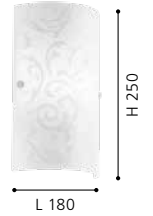

91857 CAPRICE

ceiling luminaire; steel, chrome / frosted glass with decor

L 280, H 290, A 90