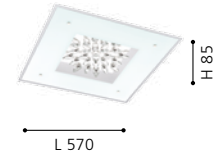

BENALUA

93574 BENALUA

ceiling luminaire; steel, white / frosted glass, mirror, crystal

L 470, B 470, H 75

24W 2000 lm

9 002759 935740

WARM
WHITE

93575 BENALUA

ceiling luminaire; steel, white / frosted glass, mirror, crystal

L 570, B 570, H 85

36W 2700 lm

9 002759 935757

WARM
WHITE