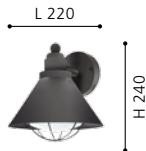

94805 BARROSELA

wall luminaire; galvanized steel, black / acrylic, opal

L 220, H 240, A 230