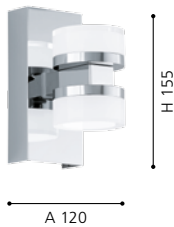

ROMENDO

94651 ROMENDO

wall luminaire; steel, chrome / acrylic, frosted

L 70, H 155, A 120

2x 4,5W 960 lm

9 002759 946517

WARM WHITE

94653 ROMENDO

wall luminaire; steel, chrome / acrylic, frosted

L 450, H 70, A 125

3x 4,5W 1440 lm

9 002759 946531

WARM WHITE

94652 ROMENDO

wall luminaire; steel, chrome / acrylic, frosted

L 300, H 70, A 125

2x 4,5W 960 lm

9 002759 946524

WARM WHITE