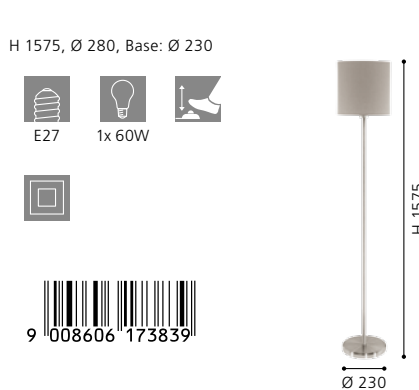

PASTERI

S-2400

1

95164 PASTERI

floor luminaire; steel, satin nickel / fabric

S-2403

1

95167 PASTERI

floor luminaire; steel, satin nickel / fabric, taupe

S-8405

1

96377 PASTERI

floor luminaire; steel, satin nickel / fabric, linen, grey