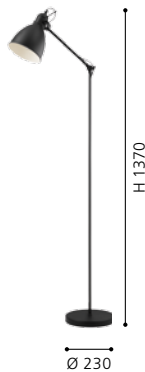

H 1530, Base: Ø 280

E27

1x 40W

9 008606 137787