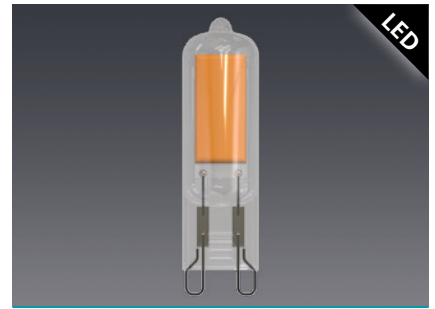

# LED G9 TWIN PACKS

**11674 3W G9 Twin Pack**

L 49, Ø 17

**11676 2W G9 Twin Pack**

L 47, Ø 14

**11677 2W G9 Twin Pack**

L 47, Ø 14

**11675 3W G9 Twin Pack**