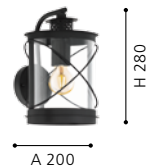

HILBURN

1

94844 HILBURN

post luminaire; galvanized steel, black / acrylic, clear

L 200, B 135, H 1030

9 002759 948443

94842 HILBURN

wall luminaire; galvanized steel, black / acrylic, clear

L 200, H 375, A 170

9 002759 948429

94843 HILBURN

wall luminaire; galvanized steel, black / acrylic, clear

L 200, H 280, A 200

9 002759 948436

94864 HILBURN

pillar luminaire; galvanized steel, black / acrylic, clear

L 200, B 135, H 410

9 002759 948641