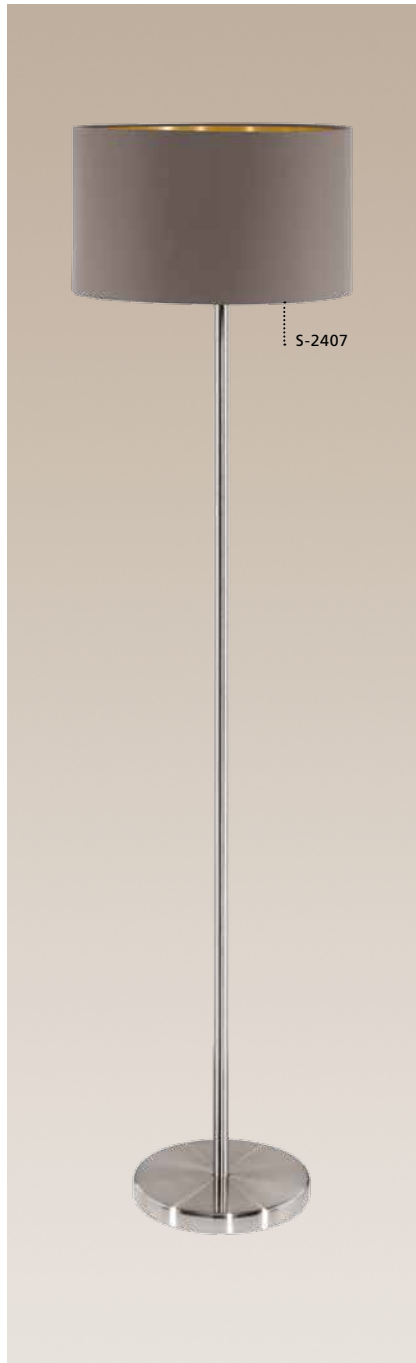

95172 MASERLO

floor luminaire; steel, satin nickel / fabric, cappuccino, gold foil lining

H 1510, Ø 380, Base: Ø 250