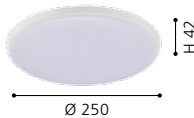

**202232 OZZIE**  
ceiling luminaire; acrylic, opal  
5000k

Ø 250, H 42

LED cool WHITE IP54

12 W 1200 lm

COOL WHITE

**202234 OZZIE**  
ceiling luminaire; acrylic, opal  
5000k

Ø 300, H 42

LED cool WHITE IP54