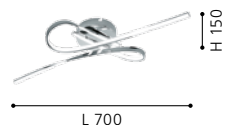

SELVINA

96306 SELVINA

ceiling luminaire; aluminium, chrome / acrylic

L 460, B 390, H 380

35W 3600 lm

96307 SELVINA

ceiling luminaire; aluminium, chrome / acrylic

H 180, Ø 460

24W 2700 lm

96329 SELVINA

ceiling luminaire; aluminium, chrome / acrylic

L 700, B 420, H 150

20W 2700 lm