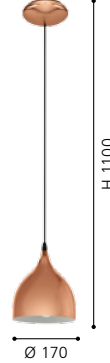

95838 PETTO LED
pendant luminaire; steel, copper