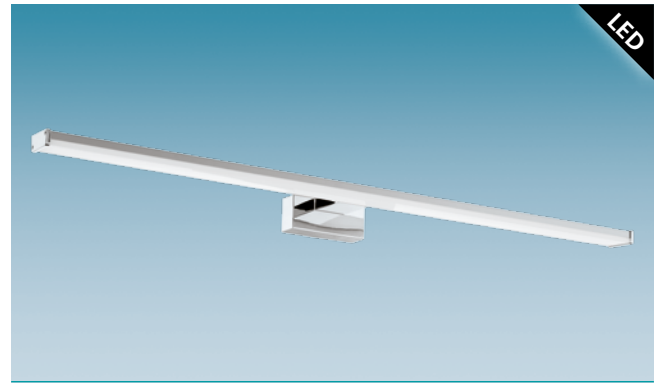

## 96065 PANDELLA 1

mirror luminaire; steel, chrome, silver / acrylic, opal

L 600, H 40, A 160

11W 1350 lm

NEUTRAL WHITE