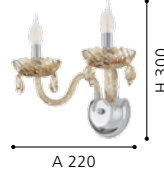

# BASILANO

**39096 BASILANO**  
wall luminaire; steel, chrome / acrylic, clear / glass, cognac

A 250 H 300, L 130

**39097 BASILANO**  
wall luminaire; steel, chrome / acrylic, clear / glass, cognac

A 220, H 300, L 320