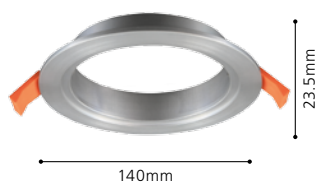

### 201025 CONVERSION PLATE

adapter plate, anodised brushed aluminium  
suits Bruno and Phantom ranges

Ø 110-130mm

9 008606 132959