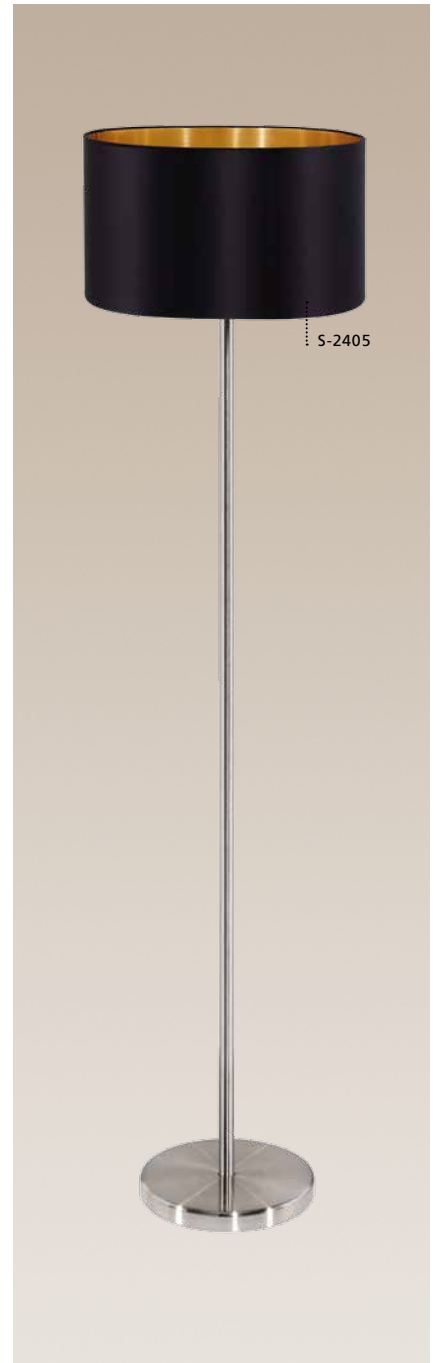

95169 MASERLO

floor luminaire; steel, satin nickel / fabric, black, gold foil lining

H 1510, Ø 380, Base: Ø 250