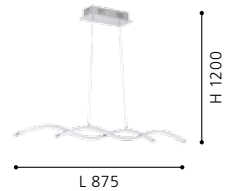

96104 LASANA 2

pendant luminaire; steel, aluminium, chrome / acrylic, opal

L 1200, B 110, H 1200

LED

28W

warm
WHITE

3800lm

9 002759 961046

WARM
WHITE