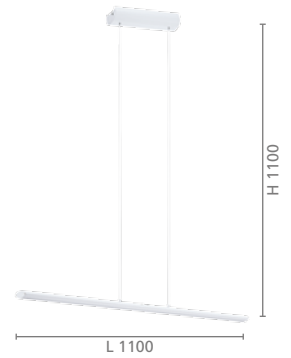

93896 PELLARO

pendant luminaire; aluminium, steel, matt black / acrylic lens
Tunable from 2700K - 5000K

L 1100, B 80, H 1100

30W 3200 lm