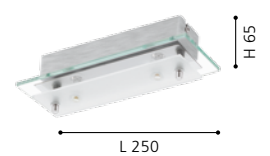

FRES 2

93884 FRES 2

wall / ceiling luminaire; steel, chrome / glass, frosted glass, clear

L 125, B 125, H 65

WARM WHITE

93885 FRES 2

wall / ceiling luminaire; steel, chrome / glass, frosted glass, clear

L 250, B 85, H 65

WARM WHITE

93886 FRES 2

wall / ceiling luminaire; steel, chrome / glass, glass, frosted glass, clear

L 450, B 85, H 65

WARM WHITE

93887 FRES 2

wall / ceiling luminaire; steel, chrome / glass, glass, frosted glass, clear

L 650, B 85, H 70

WARM WHITE