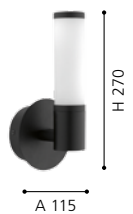

95142 PALMERA 1
wall luminaire; steel, chrome / opal glass