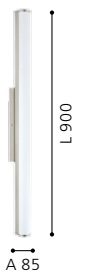

CALNOVA

94716 CALNOVA

mirror luminaire; steel, satin nickel / frosted glass

L 600, H 50, A 85

16W 1500 lm IP44

NEUTRAL WHITE

94717 CALNOVA

mirror luminaire; steel, satin nickel / frosted glass

L 900, H 50, A 85

24W 2200 lm IP44

NEUTRAL WHITE