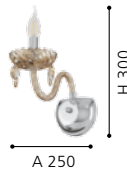

# BASILANO

**39096 BASILANO**  
wall luminaire; steel, chrome / acrylic, clear / glass, cognac

A 250 H 300, L 130

**39097 BASILANO**  
wall luminaire; steel, chrome / acrylic, clear / glass, cognac

A 220, H 300, L 320