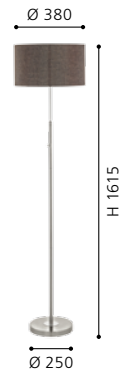

ROMAO / ROMAO 1 / ROMAO 2

95353 ROMAO

floor luminaire; steel, satin nickel, chrome / fabric, grey

95335 ROMAO 1

floor luminaire; steel, satin nickel, chrome / fabric, white

95344 ROMAO 2

floor luminaire; steel, satin nickel, chrome / fabric, brown

H 1615, Ø 380, Base: Ø 250

WARM WHITE

H 1615, Ø 380, Base: Ø 250

WARM WHITE

H 1615, Ø 380, Base: Ø 250

WARM WHITE