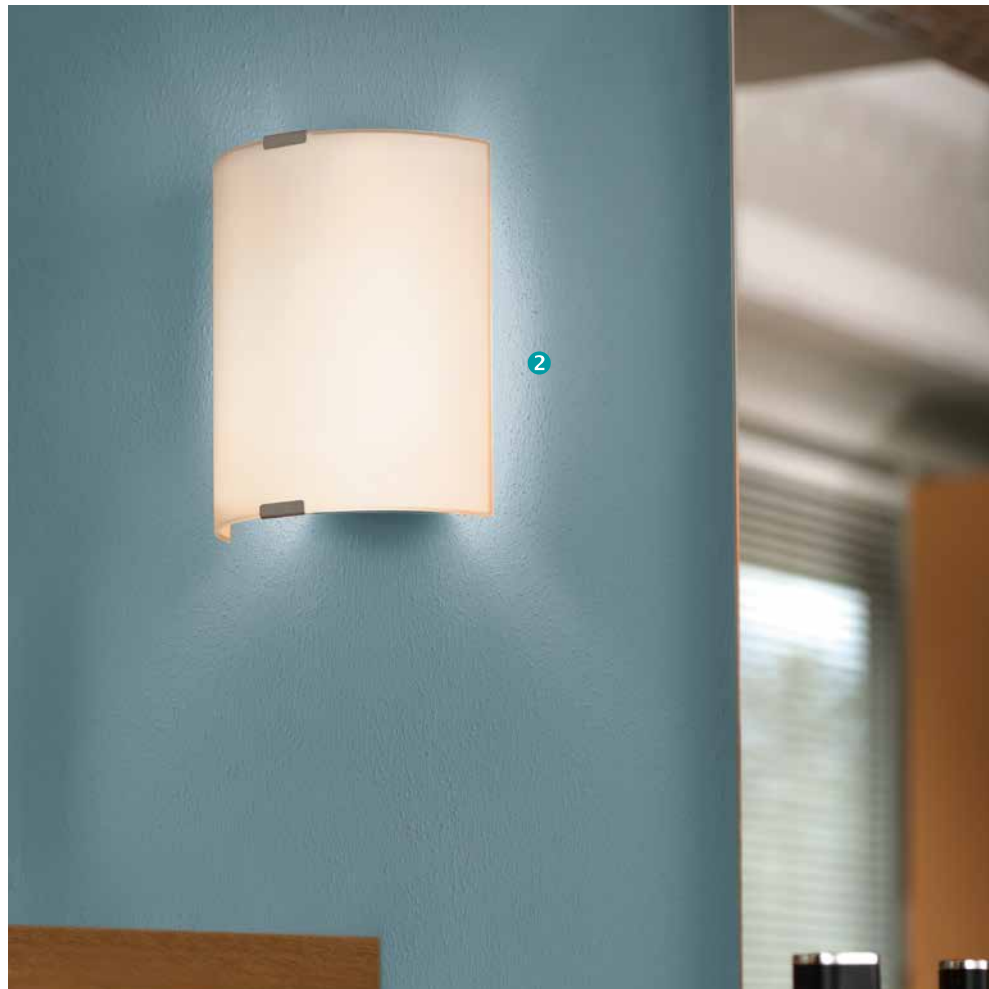

## 96038 METRASS

wall luminaire; aluminium, satin nickel / acrylic, frosted

L 200, H 105, A 60

6W 680 lm

1