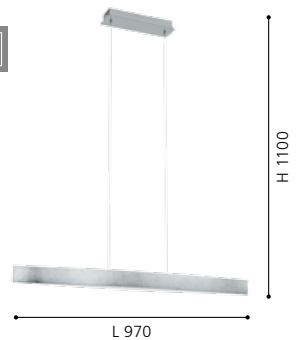

FORNES

93343 FORNES

pendant luminaire; steel, wood veneer, dark brown

L 970, B 85, H 1100

WARM WHITE

93342 FORNES

pendant luminaire; steel, wood veneer, oak

L 970, B 85, H 1100

WARM WHITE

93341 FORNES

pendant luminaire; steel, gold foil

L 970, B 85, H 1100

WARM WHITE

93339 FORNES

pendant luminaire; steel, silver foil

L 970, B 85, H 1100

WARM WHITE