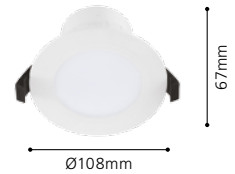

202621 ROYSTAR

white fixed downlight with 0.6m flex and plug; interchangeable trim – white flat ABS trim included; colour temp change via light switch - 3000K/4000K/5000K

Ø 108, H 67