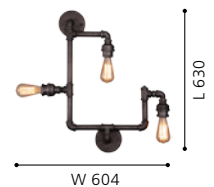

49468 PRIDDY

wall luminaire; steel, black

L 130, H 215, A 200

incl. bulb