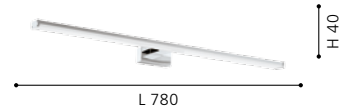

## 96066 PANDELLA 1

mirror luminaire; steel, chrome, silver / acrylic, opal

L 780, H 40, A 160

14W 1700 lm

NEUTRAL WHITE