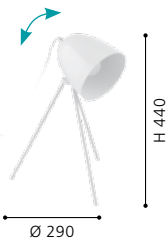

9 008606 124220