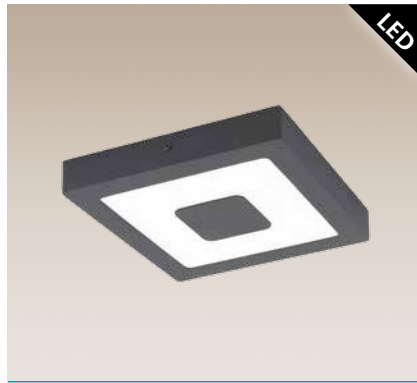

## 96488 IPHIAS

wall / ceiling luminaire; cast aluminium, white / acrylic, opal

L 225, B 225, H 40

16,5W 1260 lm

WARM WHITE