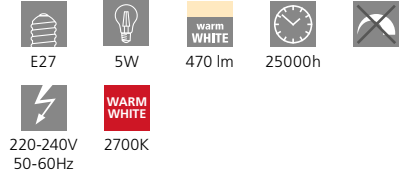

LED FILAMENT FROSTED - NON DIMMABLE

L 105, Ø 60

L 105, Ø 60

L 137, Ø 95

L 137, Ø 95

L 78, Ø 45

L 78, Ø 45

L 97, Ø 35

L 120, Ø 35