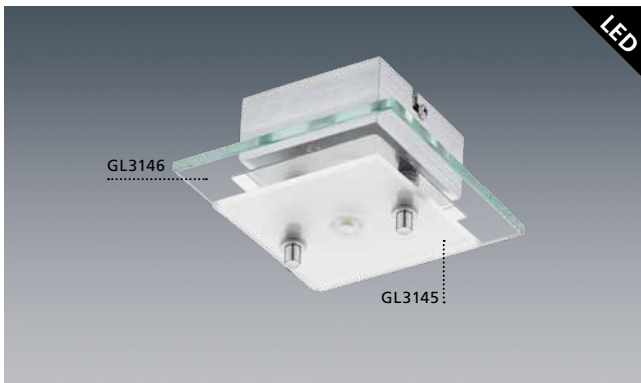

FRES 2

93884 FRES 2

wall / ceiling luminaire; steel, chrome / glass, frosted glass, clear

L 125, B 125, H 65

WARM WHITE