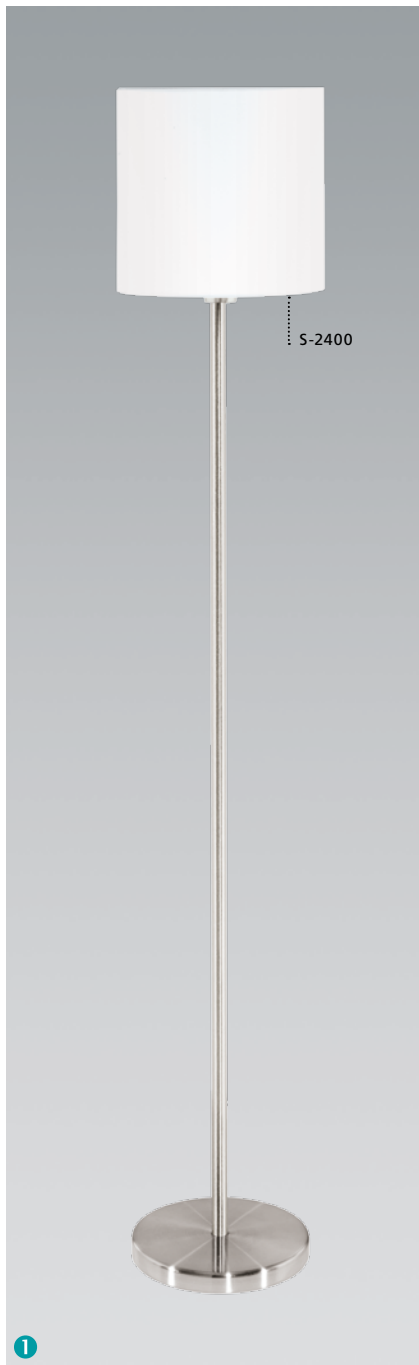

PASTERI

S-2400

1

95164 PASTERI

floor luminaire; steel, satin nickel / fabric