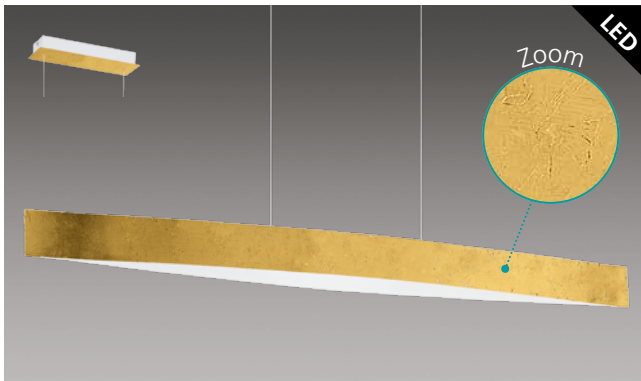

93341 FORNES

pendant luminaire; steel, gold foil

L 970, B 85, H 1100

WARM WHITE