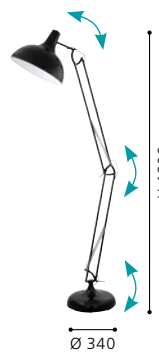

H 1900, Base: Ø 340

E27

1x 60W

9 008606 139279