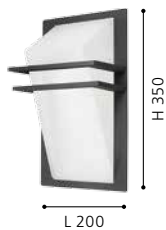

PARK

83432 PARK

wall lamp; cast aluminium, silver / frosted glass

L 200, H 350, A 145

E27

1x 60W

IP44

9 002759 834326

83433 PARK

wall lamp; cast aluminium, anthracite / frosted glass

L 200, H 350, A 145

E27

1x 60W

IP44

9 002759 834333