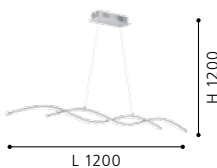

LASANA 2

96102 LASANA 2

pendant luminaire; steel, aluminium, chrome / acrylic, opal

L 1020, B 110, H 1200

LED

39W

warm
WHITE

5400lm

9 002759 961022

WARM
WHITE

96103 LASANA 2

pendant luminaire; steel, aluminium, chrome / acrylic, opal

L 875, B 110, H 1200

LED

20,6W

warm
WHITE

2800lm

9 002759 961039

WARM
WHITE

96104 LASANA 2

pendant luminaire; steel, aluminium, chrome / acrylic, opal

L 1200, B 110, H 1200

LED

28W

warm
WHITE

3800lm

9 002759 961046

WARM
WHITE