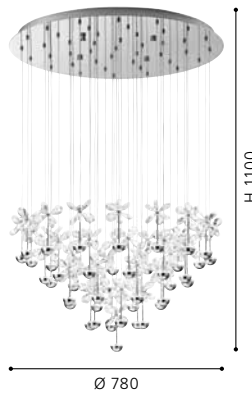

93663 PIANOPOLI

pendant luminaire; stainless steel, chrome / crystal, clear

L 870, B 100, H 1100

10x 2,5W 2700 lm