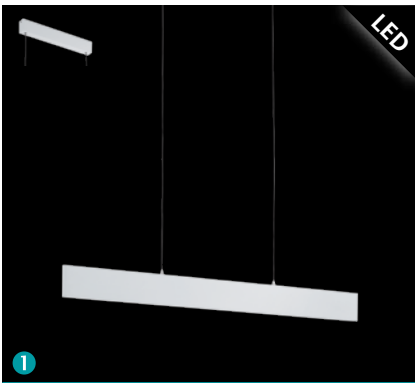

## 39265 CLIMENE

wall luminaire; aluminium, white / acrylic, white, up / down light

L 80, H 255, A 45

LED warm WHITE  
2x 4W 2x 500 lm

9 002759 392659

WARM WHITE