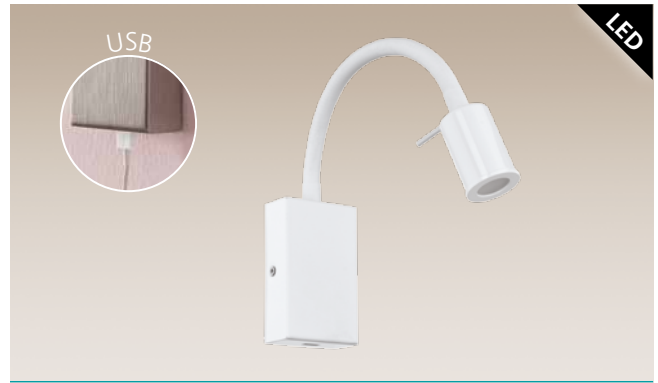

96566 TAZZOLI

wall luminaire; steel, white

L 65, H 300, A 160

WARM WHITE