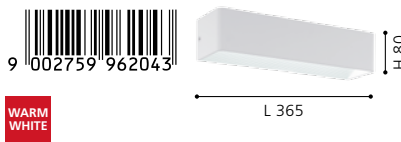

96205 SANIA 3
wall luminaire; aluminium, white

L 200, H 80, A 100