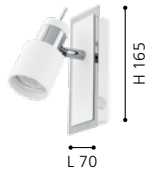

H 165, L 70

201998 DAVIDA
spot; steel, chrome, white