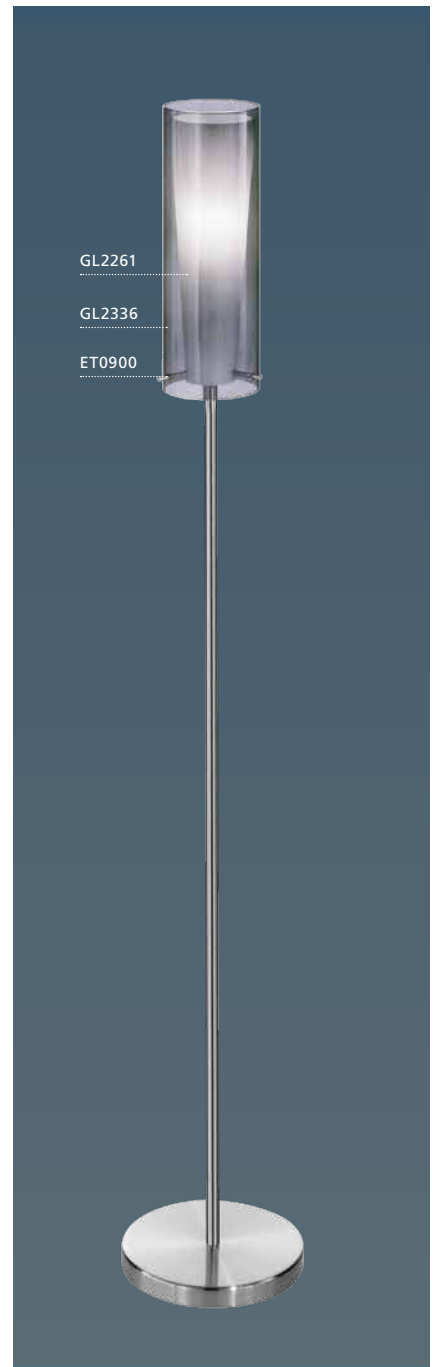

90309 PINTO NERO

floor luminaire; steel, satin nickel / smoked glass, opal glass

H 1470, Ø 110, Base: Ø 230

E27 1x 60W

9 008606 116218