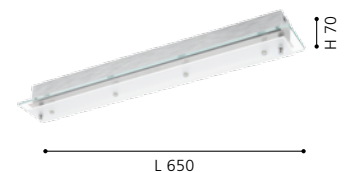

FRES 2

93884 FRES 2

wall / ceiling luminaire; steel, chrome / glass, frosted glass, clear

L 125, B 125, H 65

WARM WHITE

93885 FRES 2

wall / ceiling luminaire; steel, chrome / glass, frosted glass, clear

L 250, B 85, H 65

WARM WHITE

93886 FRES 2

wall / ceiling luminaire; steel, chrome / glass, glass, frosted glass, clear

L 450, B 85, H 65

WARM WHITE

93887 FRES 2

wall / ceiling luminaire; steel, chrome / glass, glass, frosted glass, clear

L 650, B 85, H 70

WARM WHITE