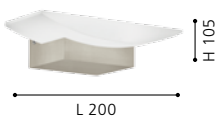

METRASS / GRAFIK

96037 METRASS

wall luminaire; aluminium, white / acrylic, frosted

L 200, H 105, A 60

6W 680 lm

84028 GRAFIK

wall luminaire; steel, silver / frosted glass

L 180, H 210, A 85

E27 1x 60W

84026 GRAFIK

wall luminaire; steel, silver / frosted glass

L 280, H 290, A 90

E27 1x 60W

96038 METRASS

wall luminaire; aluminium, satin nickel / acrylic, frosted

L 200, H 105, A 60

6W 680 lm