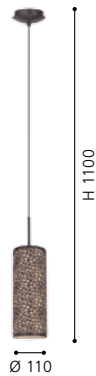

89115 ALMERA

wall luminaire; steel, antique brown / glass, champagne

L 180, H 250, A 75

9 002759 891152