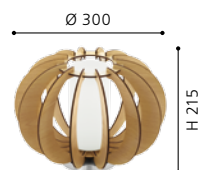

95603 STELLATO 1

table luminaire; steel, satin nickel / wood, maple / glass, opal

H 215, Ø 300