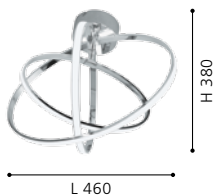

SELVINA

96306 SELVINA

ceiling luminaire; aluminium, chrome / acrylic

L 460, B 390, H 380

35W 3600 lm

96307 SELVINA

ceiling luminaire; aluminium, chrome / acrylic

H 180, Ø 460

24W 2700 lm

96329 SELVINA

ceiling luminaire; aluminium, chrome / acrylic

L 700, B 420, H 150

20W 2700 lm