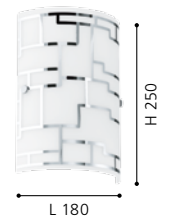

BAYMAN

92562 BAYMAN

pendant luminaire; steel, chrome / glass, opal with chrome decor

B 105, H 1100

92563 BAYMAN

pendant luminaire; steel, chrome / glass, opal with chrome decor

L 720, B 105, H 1100

92564 BAYMAN

wall luminaire; steel, chrome / glass, opal with chrome decor

L 180, H 250, A 80

91971 BAYMAN

table luminaire; chrome / glass, opal with chrome decor

H 270, Ø 105