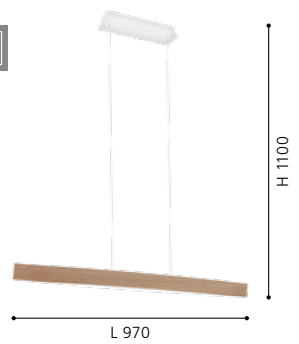

93341 FORNES

pendant luminaire; steel, gold foil

L 970, B 85, H 1100

WARM WHITE