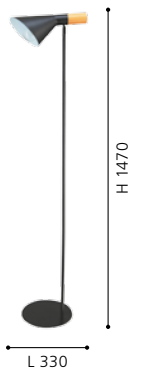

PRIDDY / CHANTRY / VINTAGE

H 1370, Base: Ø 230

E27

1x 40W

9 008606 153831

H 1530, Base: Ø 280

E27

1x 40W

9 008606 137787

H 1470, L 330

E27

1x 60W

9 008606 137824