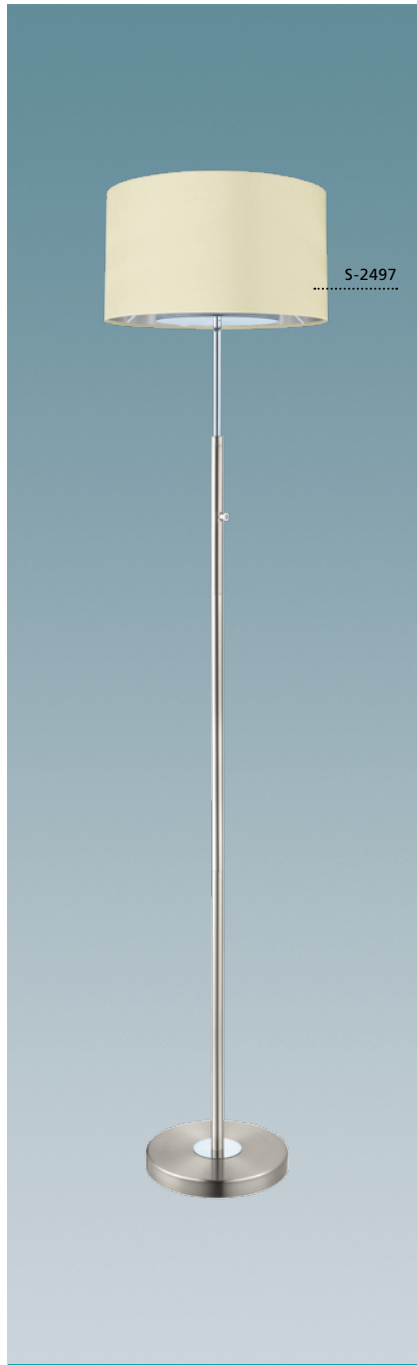

95335 ROMAO 1

floor luminaire; steel, satin nickel, chrome / fabric, white