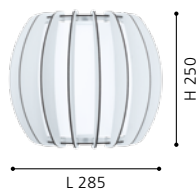

STELLATO 2

95606 STELLATO 2

pendant luminaire; steel, white / wood, white / glass, opal

H 1100, Ø 400

95607 STELLATO 2

pendant luminaire; steel, white / wood, white / glass, opal

H 1500, Ø 500

95608 STELLATO 2

pendant luminaire; steel, white / wood, white / glass, opal

H 1500, Ø 700

95609 STELLATO 2

wall luminaire; steel, white / wood, white / glass, opal

L 285, H 250, A 140

95611 STELLATO 2

table luminaire; steel, white / wood, white / glass, opal

H 215, Ø 300