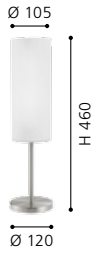

91242 GEO
table luminaire; printed glass, opal with pattern