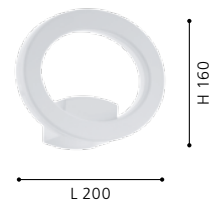

### 96274 EMOLLIO

wall luminaire; cast aluminium, white / acrylic, opal

L 200, H 160, A 80