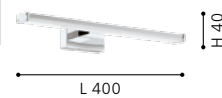

9 002759 960643

NEUTRAL WHITE