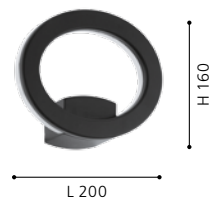

EMOLLIO

96274 EMOLLIO

wall luminaire; cast aluminium, white / acrylic, opal

L 200, H 160, A 80

96275 EMOLLIO

wall luminaire; cast aluminium, anthracite / acrylic, opal

L 200, H 160, A 80