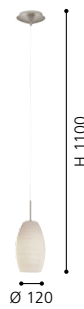

93189 BATISTA 3

pendant luminaire; steel, satin nickel / wibe technique glass, opal

L 720, B 120, H 1100