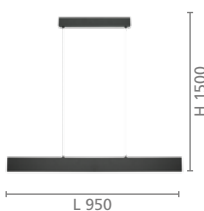

L 950, B 45, H 1500

LED warm WHITE  
 Up 4W 500 lm  
 Down 17W 2000 lm

9 008606 163397

**202219 CLIMENE**

pendant luminaire; aluminium, matt black / acrylic, white, up / down light

L 1180, B 50, H 1500

LED warm WHITE  
 Up 8W 1000 lm  
 Down 21W 2500 lm