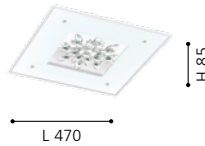

BENALUA

93574 BENALUA

ceiling luminaire; steel, white / frosted glass, mirror, crystal

L 470, B 470, H 75

24W 2000 lm

9 002759 935740

WARM
WHITE

93575 BENALUA

ceiling luminaire; steel, white / frosted glass, mirror, crystal

L 570, B 570, H 85

36W 2700 lm

9 002759 935757

WARM
WHITE