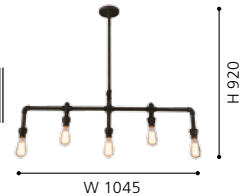

201524 FOUNDRY

wall luminaire; steel, water pipe finish, includes filament bulbs

W 200 H 288 D 259

E27 2x 25W

9 008606141401

incl. bulb