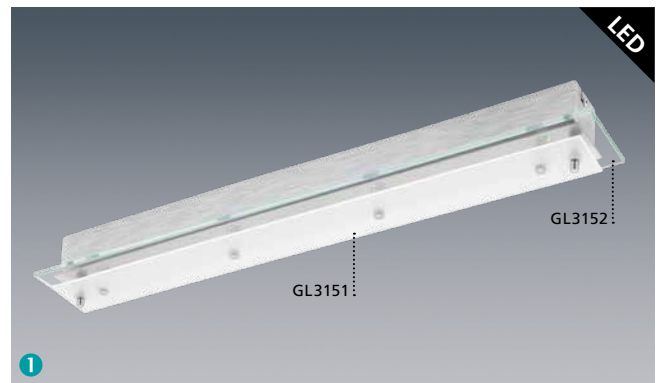

93887 FRES 2

wall / ceiling luminaire; steel, chrome / glass, glass, frosted glass, clear

L 650, B 85, H 70

WARM WHITE