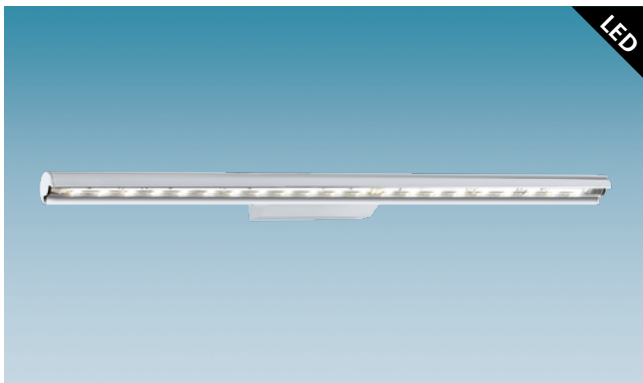

TERROS

201419 TERROS

wall luminaire; aluminium, steel, chrome / acrylic, frosted

L 570, H 45, A 85

10,5W 830 lm

NEUTRAL
WHITE