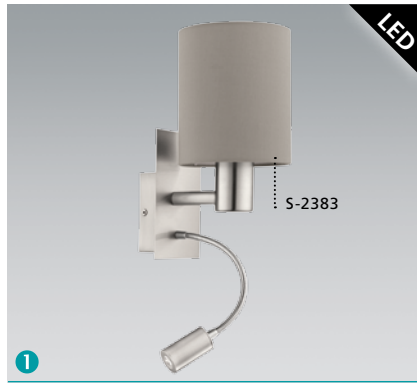

96478 PASTERI

wall luminaire; steel, satin nickel / fabric, taupe

L 150, H 380, A 195

WARM WHITE