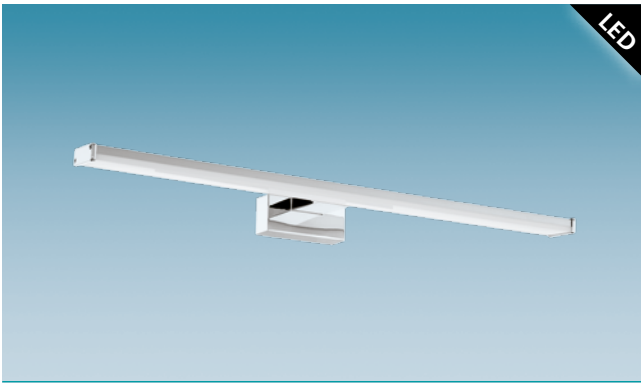

PANDELLA 1 / TORRETTA

96065 PANDELLA 1

mirror luminaire; steel, chrome, silver / acrylic, opal

L 600, H 40, A 160

11W 1350 lm

NEUTRAL WHITE