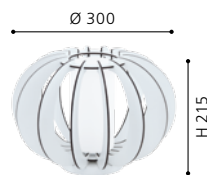

95611 STELLATO 2

table luminaire; steel, white / wood, white / glass, opal

H 215, Ø 300