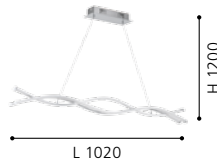

96103 LASANA 2

pendant luminaire; steel, aluminium, chrome / acrylic, opal

L 875, B 110, H 1200

LED

20,6W

warm
WHITE

2800lm

9 002759 961039

WARM
WHITE