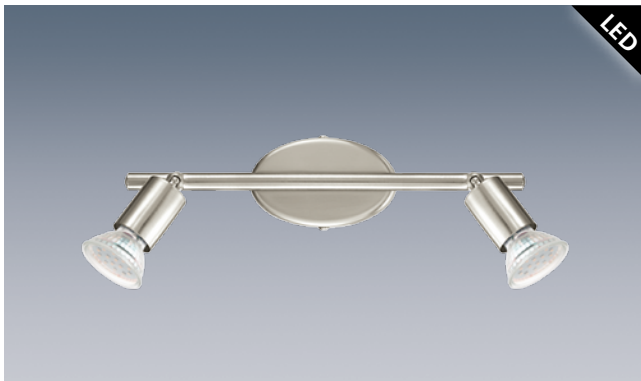

200693 BUZZ LED

spot; steel, satin nickel

L 285, B 65

GU10 2x 5W 2x 380 lm

9 008606 125876

L 285