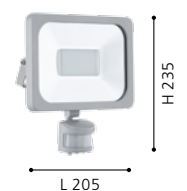

FAEDO 1

L 130, H 105, A 50

LED cold WHITE 10W 900 lm

IP65

DAY LIGHT

L 160, H 140, A 50

LED cold WHITE 20W 1900 lm

IP65

DAY LIGHT

L 205, H 155, A 50

LED cold WHITE 30W 2750 lm

IP65

DAY LIGHT

L 130, H 190, A 50

LED cold WHITE 10W 900 lm

IP44 180°, 12 m
3 sec - 5 min.

DAY LIGHT

L 160, H 220, A 50

LED cold WHITE 20W 1900 lm

IP44 180°, 12 m
3 sec - 5 min.

DAY LIGHT

L 205, H 235, A 50

LED cold WHITE 30W 2750 lm

IP44 180°, 12 m
3 sec - 5 min.

DAY LIGHT