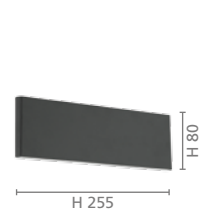

9 008606 163403

**202221 CLIMENE**

wall luminaire; aluminium, matt black / acrylic, white, up / down light

L 80, H 255, A 45

LED warm WHITE  
 2x 4W 2x 500 lm

9 008606 163410