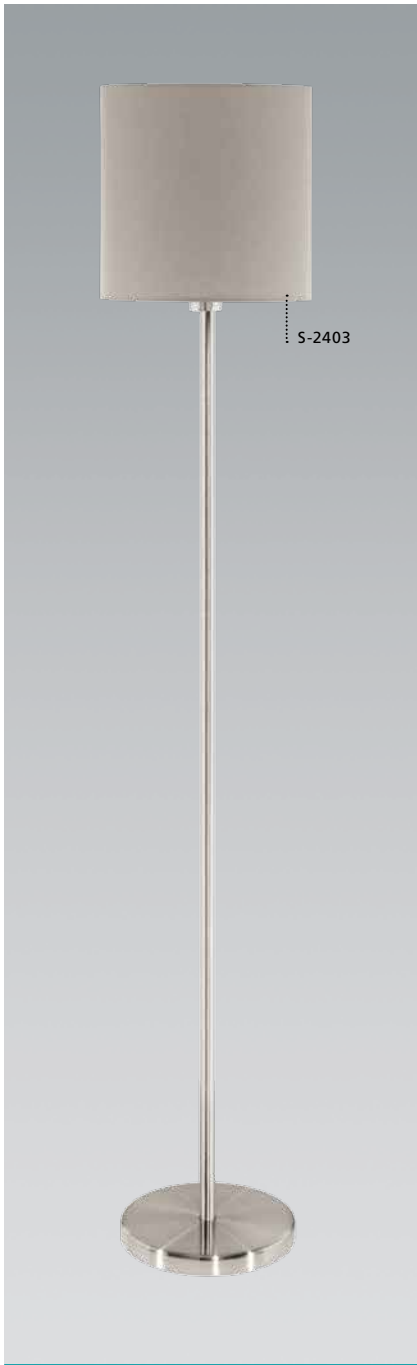

PASTERI

95167 PASTERI

floor luminaire; steel, satin nickel / fabric, taupe

H 1575, Ø 280, Base: Ø 230