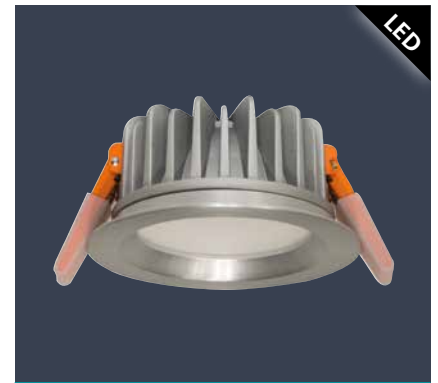

200638 BRUNO
anodised brushed aluminium fixed
with 1.2m flex and plug
6500K

LED day LIGHT 1x 13W 1100 lm 95° Ø 92mm IC-F

9 008606 125340