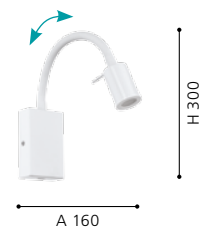

TAZZOLI

96567 TAZZOLI

wall luminaire; steel, satin nickel, black

L 65, H 300, A 160

WARM WHITE

96566 TAZZOLI

wall luminaire; steel, white

L 65, H 300, A 160

WARM WHITE