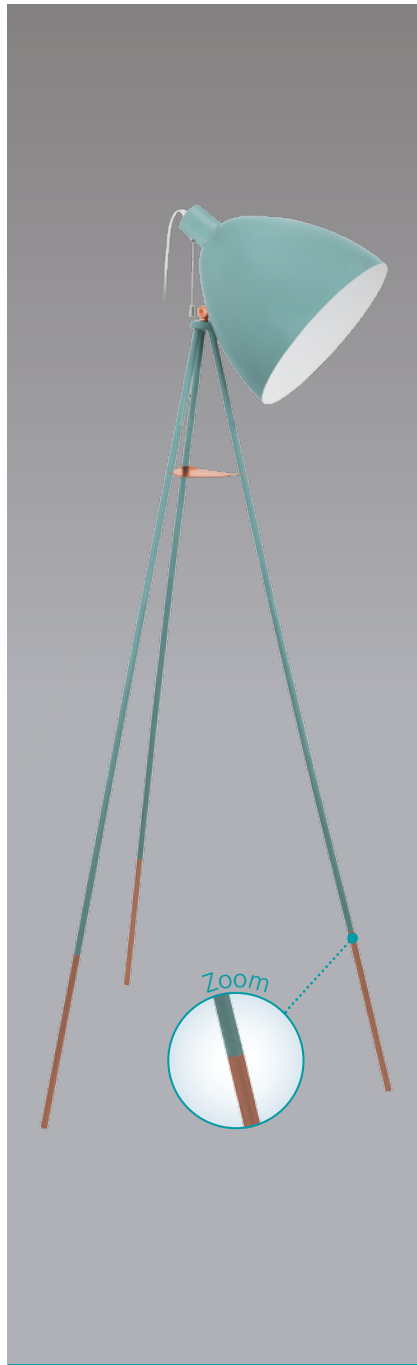

49342 DUNDEE
floor luminaire; steel, mint, coppery