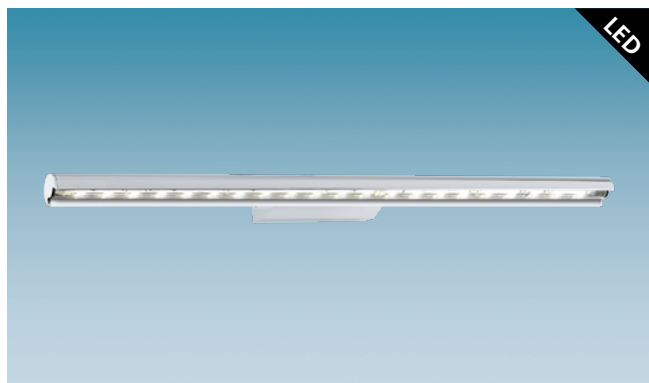

TERROS

93665 TERROS

wall luminaire; aluminium, steel, chrome / acrylic, frosted

L 570, H 45, A 85

10,5W 830 lm

9 002759 936655

WARM
WHITE

L 570