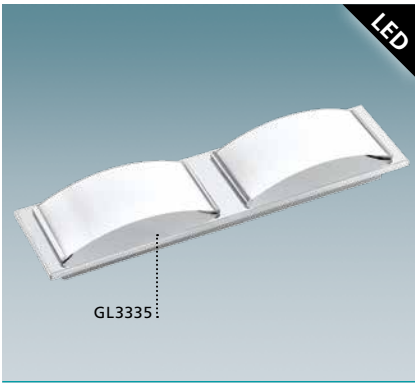

WASAO 1

94882 WASAO 1

mirror luminaire; stainless steel, chrome / opal glass

L 420, B 105, H 60

2x 5,4W 2x 510 lm

9 002759 948825

L 420