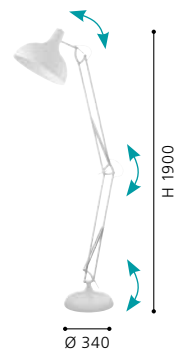

H 1900, Base: Ø 340

E27

1x 60W

9 008606 139293