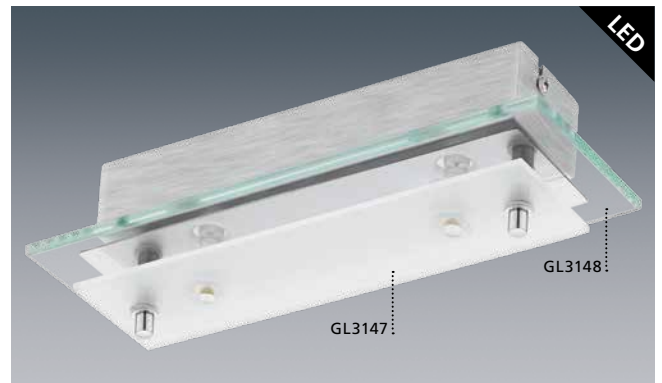

93885 FRES 2

wall / ceiling luminaire; steel, chrome / glass, frosted glass, clear

L 250, B 85, H 65

WARM WHITE