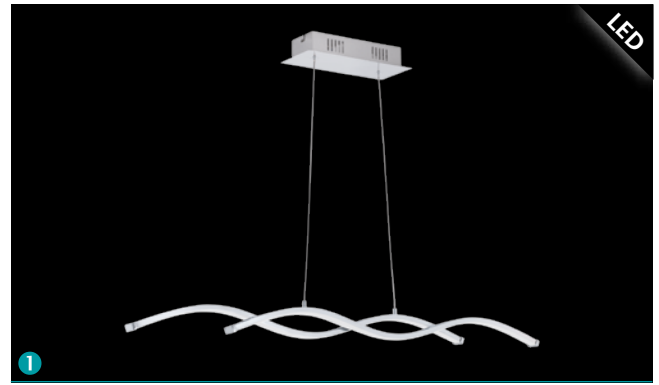

96103 LASANA 2

pendant luminaire; steel, aluminium, chrome / acrylic, opal

L 875, B 110, H 1200

LED

20,6W

warm
WHITE

2800lm

9 002759 961039

WARM
WHITE