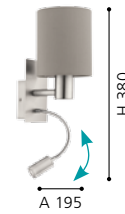

PASTERI

95167 PASTERI

floor luminaire; steel, satin nickel / fabric, taupe

H 1575, Ø 280, Base: Ø 230

96478 PASTERI

wall luminaire; steel, satin nickel / fabric, taupe

L 150, H 380, A 195

WARM WHITE

94925 PASTERI

wall luminaire; steel, satin nickel / fabric, taupe

L 145, H 305, A 195

95122 PASTERI

table luminaire; steel, satin nickel / fabric, taupe, touch lamp

H 255, Ø 120

31595 PASTERI

table luminaire; steel, satin nickel / fabric, taupe

H 400, Ø 180