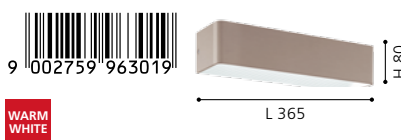

96302 SANIA 3
wall luminaire; aluminium, satin nickel

L 200, H 80, A 100