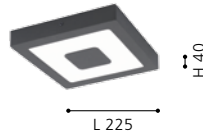

IPHIAS / ARGOLIS

96488 IPHIAS

wall / ceiling luminaire; cast aluminium, white / acrylic, opal

L 225, B 225, H 40

16,5W 1260 lm

WARM WHITE

96489 IPHIAS

wall / ceiling luminaire; cast aluminium, anthracite / acrylic, opal

L 225, B 225, H 40

16,5W 1260 lm

WARM WHITE

96494 ARGOLIS

wall / ceiling luminaire; cast aluminium, white / acrylic, opal

L 300, B 300, H 40

22W 2600 lm

WARM WHITE

96491 ARGOLIS

wall / ceiling luminaire; cast aluminium, white / acrylic, opal

H 35, Ø 225

16,5W 1600 lm

WARM WHITE

96492 ARGOLIS

wall / ceiling luminaire; cast aluminium, anthracite / acrylic, opal

H 35, Ø 225

16,5W 1600 lm

WARM WHITE

96495 ARGOLIS

wall / ceiling luminaire; cast aluminium, anthracite / acrylic, opal

L 300, B 300, H 40

22W 2600 lm

WARM WHITE