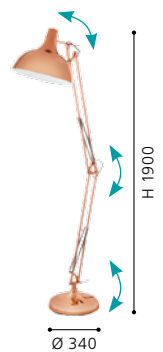

BORGILLIO

H 710, Base: Ø 190

E27 1x 60W

9 008606 139323

H 710, Base: Ø 190

E27 1x 60W

9 008606 139262

H 710, Base: Ø 190

E27 1x 60W

9 008606 139309

H 710, Base: Ø 190

E27 1x 60W

9 008606 139286

H 1900, Base: Ø 340

E27 1x 60W

9 008606 139330