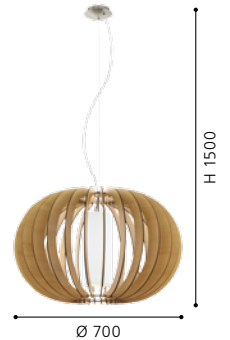

## 95598 STELLATO 1

pendant luminaire; steel, satin nickel / wood, maple / glass, opal

H 1100, Ø 400

## 95599 STELLATO 1

pendant luminaire; steel, satin nickel / wood, maple / glass, opal

H 1500, Ø 500

## 95601 STELLATO 1

pendant luminaire; steel, satin nickel / wood, maple / glass, opal

H 1500, Ø 700