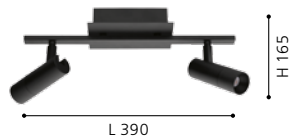

202002 TOMARES

spot; steel, matt black

L 580, H 165