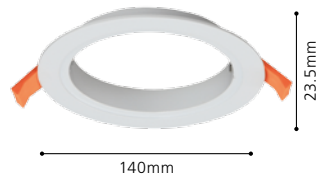

### 201024 CONVERSION PLATE

adapter plate, steel, white  
suits Bruno and Phantom ranges

Ø 110-130mm

9 008606 132942