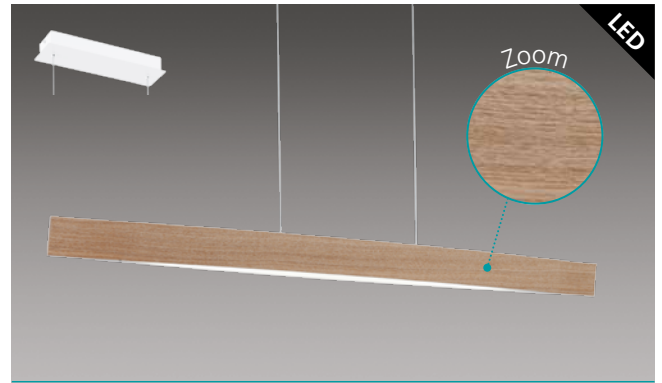

## 93343 FORNES

pendant luminaire; steel, wood veneer, dark brown

L 970, B 85, H 1100

WARM WHITE