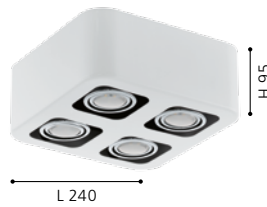

200676 TORENO

surface-mounted luminaire; steel, white, chrome

L 240, B 130, H 95