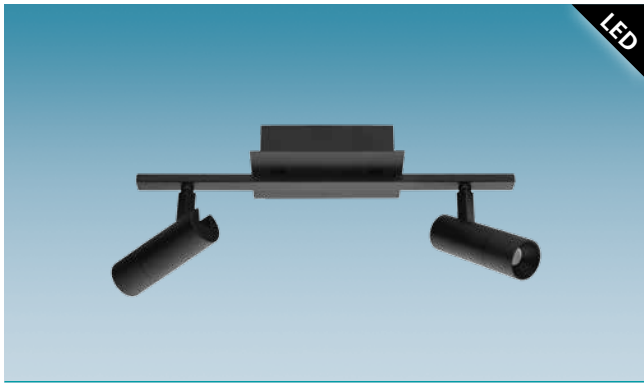

TOMARES

202001 TOMARES

spot; steel, matt black

L 390, H 165