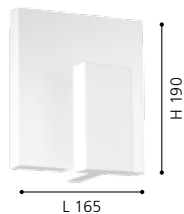

PARDELA / ESPARTA

93317 PARDELA

wall lamp; galvanized steel, white

L 165, H 190, A 95

LED

WARM
WHITE

2x 2,5W 360 lm

IP44

9 002759 933173

WARM
WHITE

93316 ESPARTA

wall lamp; stainless steel, chrome, white

L 245, H 170, A 85

LED

WARM
WHITE

2x 2,5W 360 lm

IP44

9 002759 933166

WARM
WHITE