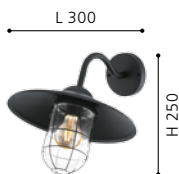

## 96206 ENTRIMO

wall luminaire; galvanized steel, hot-dip galvanised / acrylic, opal

L 200, H 185, A 235