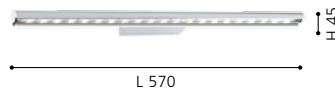

TERROS

201419 TERROS

wall luminaire; aluminium, steel, chrome / acrylic, frosted

L 570, H 45, A 85

10,5W 830 lm

NEUTRAL
WHITE

201422 TERROS

wall luminaire; aluminium, steel, chrome / acrylic, frosted

L 900, H 45, A 85

10,5W 830 lm

NEUTRAL
WHITE