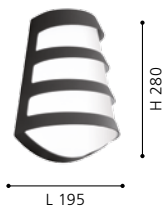

PASAIA

95111 PASAIA

wall luminaire; aluminium, white / acrylic, opal

L 195, H 280, A 130

4,5W 480 lm

IP44

9 002759 951115

WARM
WHITE

95112 PASAIA

wall luminaire; aluminium, anthracite / acrylic, opal

L 195, H 280, A 130

4,5W 480 lm

IP44

9 002759 951122

WARM
WHITE

1