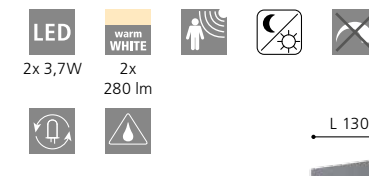

96019 SESIMBA 1

wall luminaire; galvanized steel, silver / acrylic, clear

L 130, H 195, A 140