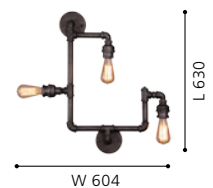

## 201526 FOUNDRY

wall/ceiling luminaire; steel, water pipe finish, includes filament bulbs

W 604 H 630 D 90

E27 3x 25W

9 008606141388

incl. bulb

1