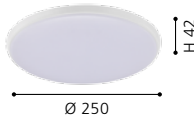

**OYSTERS & CTC**

**202231 OZZIE**  
ceiling luminaire; acrylic, opal  
3000k

Ø 250, H 42

LED warm WHITE IP54

12 W 1200 lm

WARM WHITE

**202233 OZZIE**  
ceiling luminaire; acrylic, opal  
3000k

Ø 300, H 42