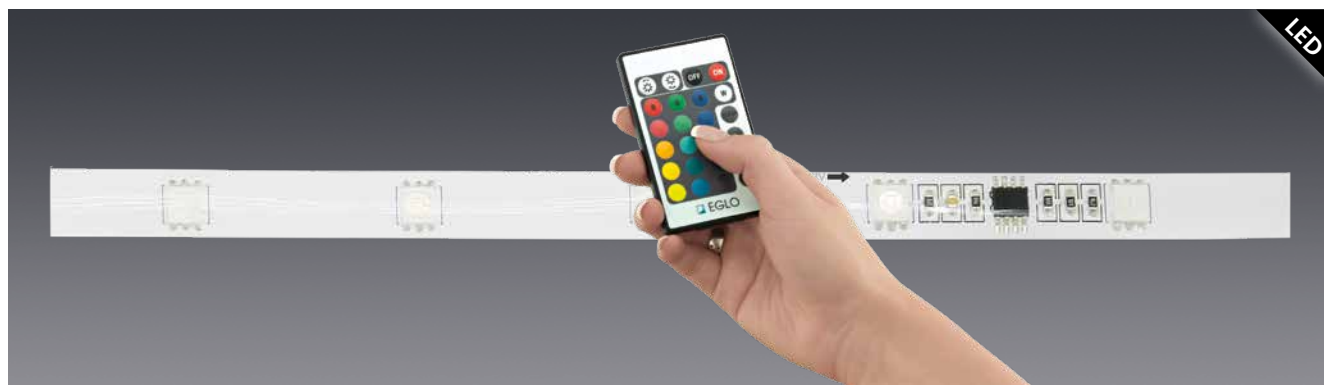

LEDSTRIP

201131 LED STRIP

bar / strip luminaire; plastic, white
LED-RGB-strip 5 Metre, 3M backing tape, IP20 plug in driver, remote receiver, 24-key IR-controller, 4 pcs rejoining connectors, IP44 strip

L 5000

LED 24W
RGB 1740 lm
25,000