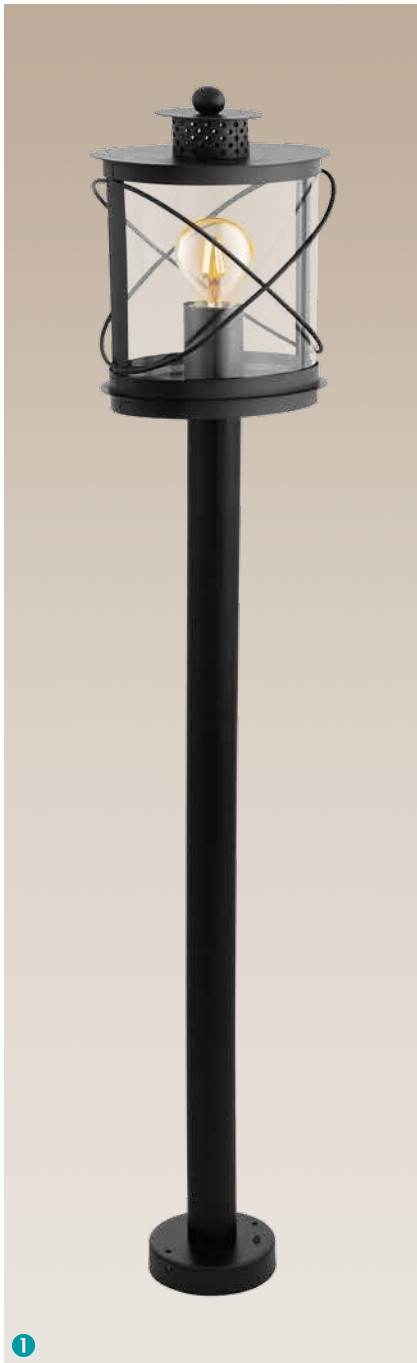

HILBURN

1

94844 HILBURN

post luminaire; galvanized steel, black / acrylic, clear

L 200, B 135, H 1030

9 002759 948443