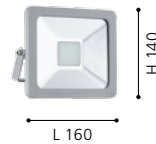

202025 FAEDO 1
wall luminaire; aluminium, silver / glass, clear
2m flex & plug