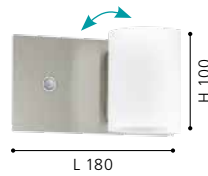

PACAO

95784 PACAO

wall luminaire; steel, aluminium, satin nickel / frosted glass

L 180, H 100, A 115

1x 5W 480 lm

9 002759 957841

WARM WHITE

95783 PACAO

wall luminaire; steel, aluminium, white / frosted glass

L 180, H 100, A 115

1x 5W 480 lm

9 002759 957834

WARM WHITE

95783, 95784

These luminaires can be mounted in two directions.