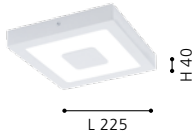

IPHIAS / ARGOLIS

96488 IPHIAS

wall / ceiling luminaire; cast aluminium, white / acrylic, opal

L 225, B 225, H 40

16,5W 1260 lm

WARM WHITE

96489 IPHIAS

wall / ceiling luminaire; cast aluminium, anthracite / acrylic, opal

L 225, B 225, H 40

16,5W 1260 lm

WARM WHITE

96494 ARGOLIS

wall / ceiling luminaire; cast aluminium, white / acrylic, opal

L 300, B 300, H 40

22W 2600 lm

WARM WHITE

96491 ARGOLIS

wall / ceiling luminaire; cast aluminium, white / acrylic, opal

H 35, Ø 225

16,5W 1600 lm

WARM WHITE

96492 ARGOLIS

wall / ceiling luminaire; cast aluminium, anthracite / acrylic, opal

H 35, Ø 225

16,5W 1600 lm

WARM WHITE

96495 ARGOLIS

wall / ceiling luminaire; cast aluminium, anthracite / acrylic, opal

L 300, B 300, H 40

22W 2600 lm

WARM WHITE