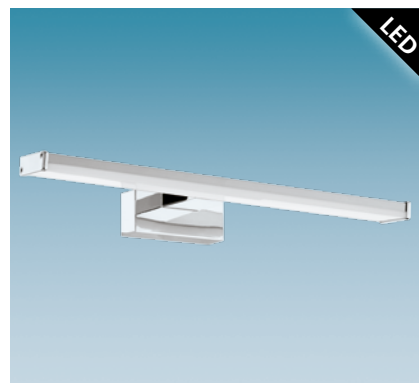

mirror luminaire; cast metal, chrome / acrylic, opal

L 900, B 75, H 75

24W 2600 lm

9 002759 947149

NEUTRAL WHITE

**96064 PANDELLA 1**

mirror luminaire; steel, chrome, silver / acrylic, opal

L 400, H 40, A 160