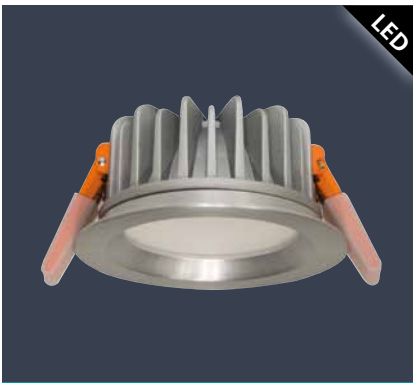

200582 BRUNO
anodised brushed aluminium fixed
with 1.2m flex and plug
3000K

LED warm WHITE 1x 13W 1000 lm 95° Ø 92mm IC-F

9 008606 125333