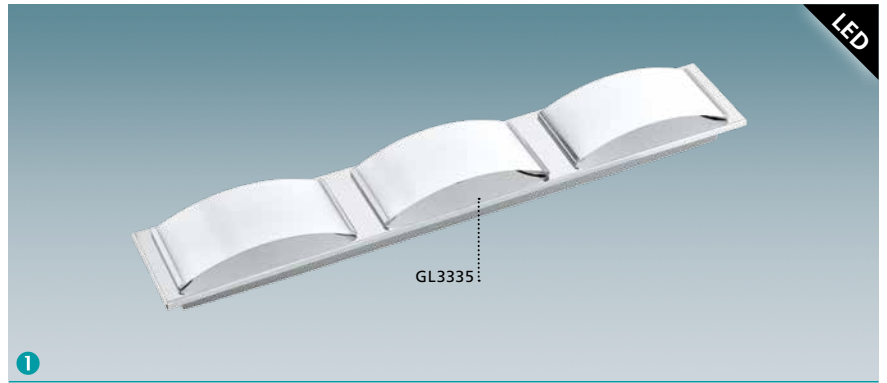

94883 WASAO 1

mirror luminaire; stainless steel, chrome / opal glass

L 630, B 105, H 60

3x 5,4W 3x 510 lm

9 002759 948832

L 630