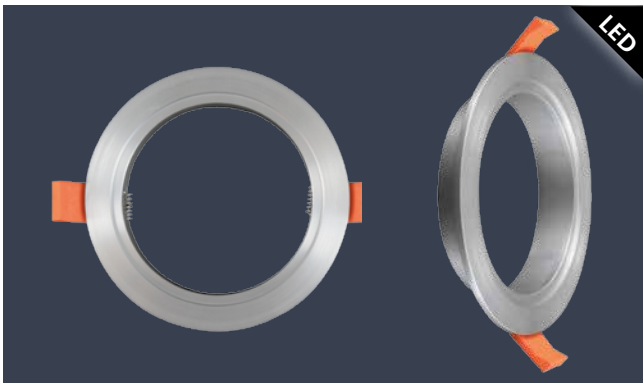

### 201024 CONVERSION PLATE

adapter plate, steel, white  
suits Bruno and Phantom ranges

Ø 110-130mm

9 008606 132942