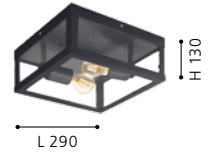

ALAMONTE 1

94788 ALAMONTE 1

pendant luminaire; galvanized steel, black / glass, clear

L 150, B 150, H 1285

E27 1x 60W IP44

9 002759 947880

94831 ALAMONTE 1

wall luminaire; galvanized steel, black / glass, clear

L 170, H 260, A 100

E27 1x 60W IP44

9 002759 948313

94832 ALAMONTE 1

wall / ceiling luminaire; galvanized steel, black / glass, clear

L 290, B 290, H 130

E27 2x 60W IP44

9 002759 948320