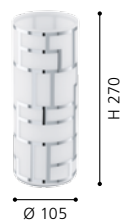

91971 BAYMAN

table luminaire; chrome / glass, opal with chrome decor

H 270, Ø 105