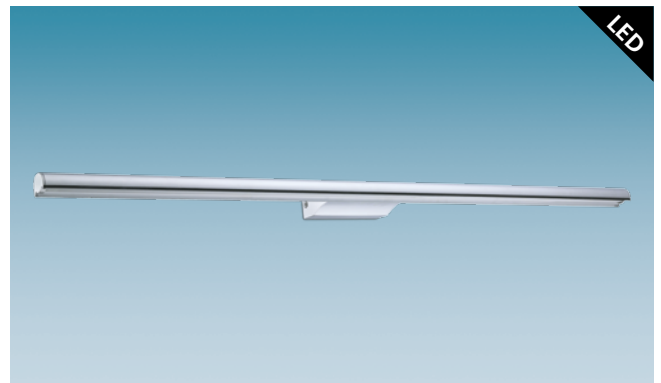

201422 TERROS

wall luminaire; aluminium, steel, chrome / acrylic, frosted

L 900, H 45, A 85

10,5W 830 lm

NEUTRAL
WHITE