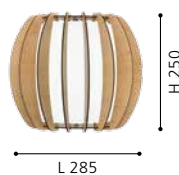

STELLATO 1

95598 STELLATO 1

pendant luminaire; steel, satin nickel / wood, maple / glass, opal

H 1100, Ø 400

95599 STELLATO 1

pendant luminaire; steel, satin nickel / wood, maple / glass, opal

H 1500, Ø 500

95601 STELLATO 1

pendant luminaire; steel, satin nickel / wood, maple / glass, opal

H 1500, Ø 700

95602 STELLATO 1

wall luminaire; steel, satin nickel / wood, maple / glass, opal

L 285, H 250, A 140

95603 STELLATO 1

table luminaire; steel, satin nickel / wood, maple / glass, opal

H 215, Ø 300