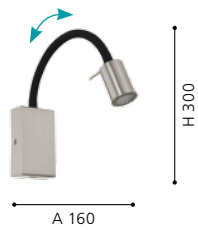

TAZZOLI

96567 TAZZOLI

wall luminaire; steel, satin nickel, black

L 65, H 300, A 160

WARM WHITE

96566 TAZZOLI

wall luminaire; steel, white

L 65, H 300, A 160

WARM WHITE