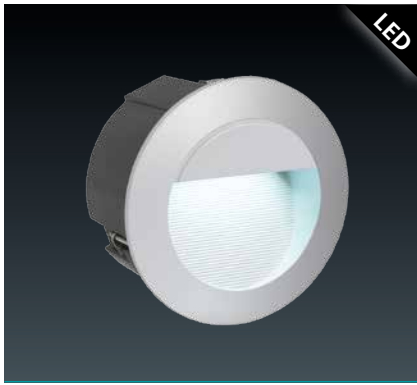

ZIMBA LED

95233 ZIMBA LED
recessed luminaire; cast aluminium, silver

Ø 125

2,5W 320 lm Ø 117

IP65

9 002759 952334

Ø 125