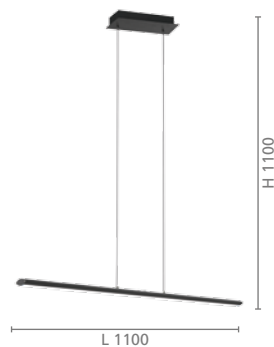

PELLARO

93894 PELLARO

pendant luminaire; aluminium, steel, satin nickel / acrylic lens
Tunable from 2700K - 5000K

L 1100, B 80, H 1100

30W 3200 lm

93898 PELLARO

pendant luminaire; aluminium, steel, white / acrylic lens
Tunable from 2700K - 5000K

L 1100, B 80, H 1100

30W 3200 lm

93896 PELLARO

pendant luminaire; aluminium, steel, matt black / acrylic lens
Tunable from 2700K - 5000K

L 1100, B 80, H 1100

30W 3200 lm