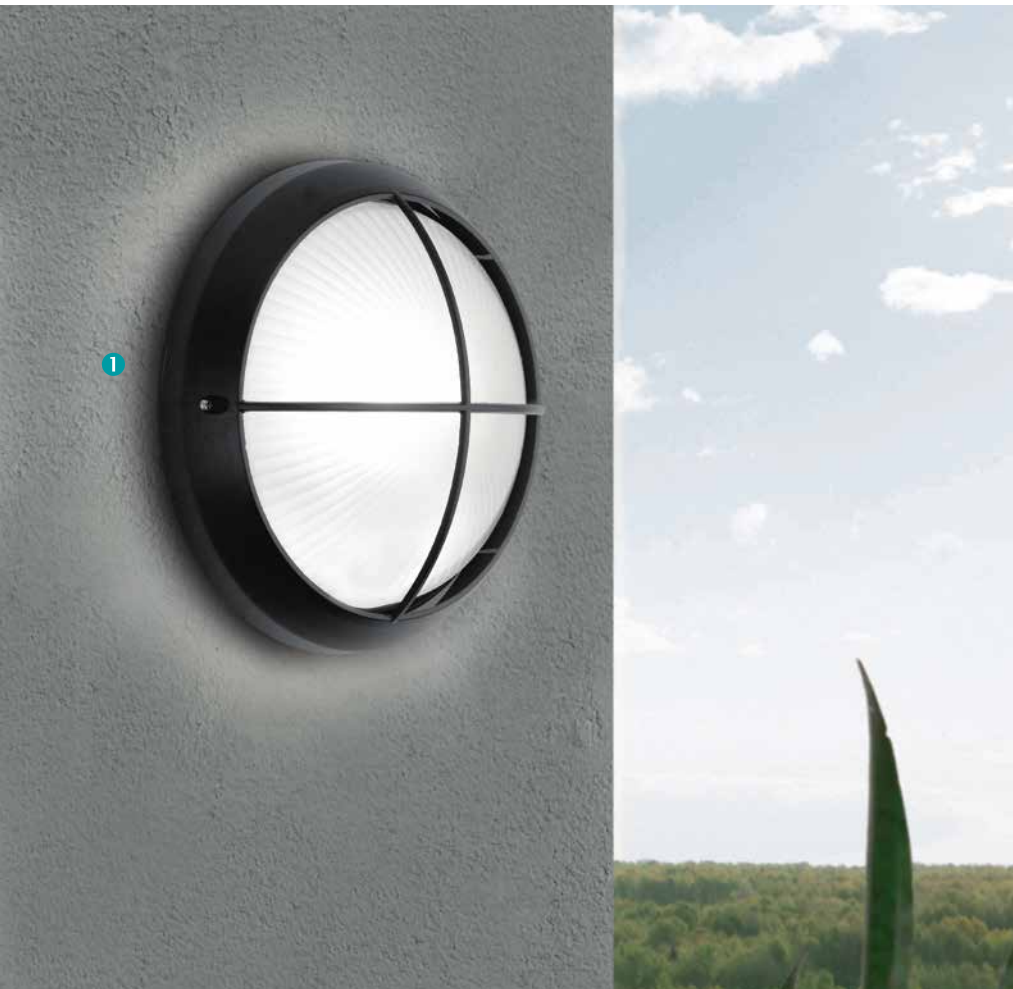

## 96341 SIONES 1

wall / ceiling luminaire; cast aluminium, white / frosted glass

Ø 260, A 100