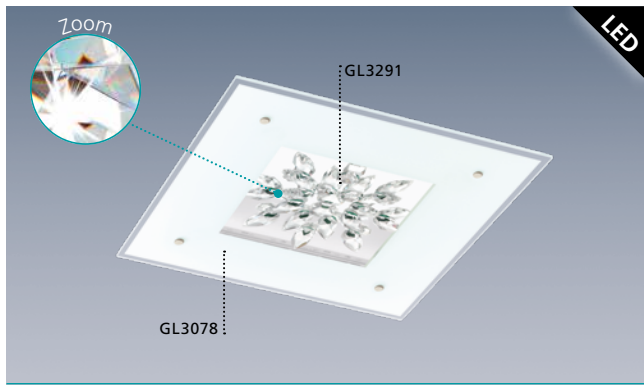

BENALUA

93574 BENALUA

ceiling luminaire; steel, white / frosted glass, mirror, crystal

L 470, B 470, H 75

24W 2000 lm

9 002759 935740

WARM
WHITE