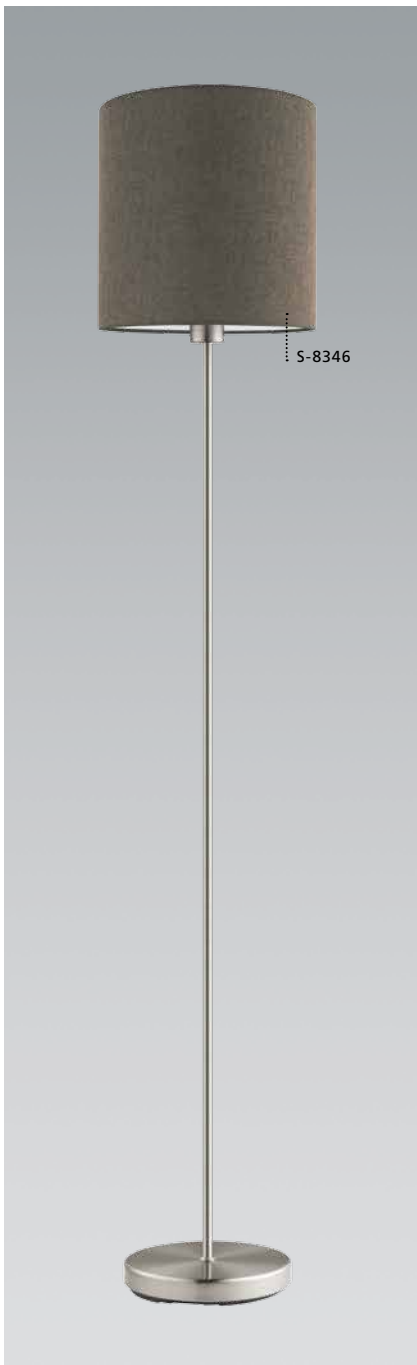

PASTERI

96378 PASTERI

floor luminaire; steel, satin nickel / fabric, linen, brown

H 1575, Ø 280, Base: Ø 230

E27

1x 60W

9 008606 174003

Ø 280

H 1575

Ø 230