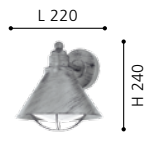

94859 BARROSELA

wall luminaire; galvanized steel, antique silver / acrylic, opal

L 220, H 240, A 230