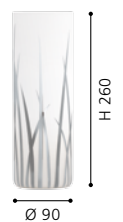

## 92743 RIVATO

table luminaire; glass, white, chrome / glass, opal with chrome decor

H 260, Ø 90

E27 1x 60W

9 008606 124138

2

1

3