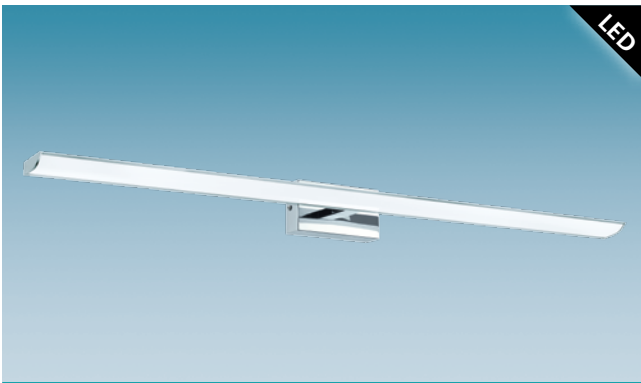

## 202086 TABIANO

mirror luminaire; steel, matt black / acrylic, opal

L 605, H 70, A 130

11W 900 lm

9 008606 160044

NEUTRAL  
WHITE

L 605