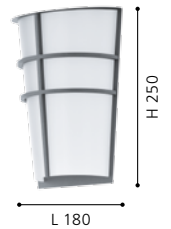

94138 BREGANZO

wall luminaire; galvanized steel, anthracite / acrylic,

L 180, H 250, A 115

LED warm WHITE 2x 2,5W 360 lm

IP44

9 002759 941383

WARM WHITE