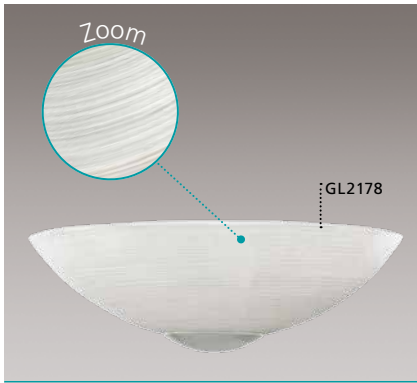

MALVA / NEMO / AMADORA / CAPRICE

90017 MALVA

wall luminaire; steel, white, satin nickel / wipe technique glass

L 300, H 95, A 150