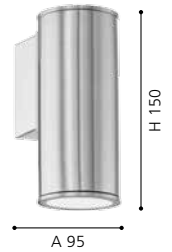

92735 RIGA-LED
wall luminaire; stainless steel, acrylic, frosted

L 65, H 160, A 95

LED neutral WHITE
1x 3W 1x 200 lm

IP44 GU10

9 002759 927356

NEUTRAL WHITE INCL. BULB