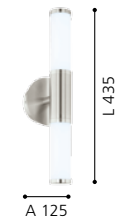

202112 PALMERA 1
wall luminaire; steel, matt black / opal glass