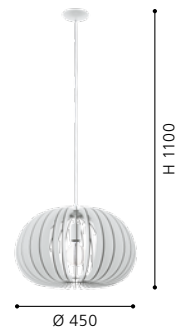

1

2

3

COSSANO

94949 COSSANO

table luminaire; steel, white / wood, white

H 220, Ø 260

E27

1x 60W

9 008606 174065

94442 COSSANO

pendant luminaire; steel, white / wood, white

H 1100, Ø 450

E27

1x 60W

9 002759 944421