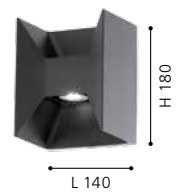

MORINO

93318 MORINO

wall lamp; cast aluminium, white

L 140, H 180, A 105

2x 2,5W 360 lm

IP44

WARM
WHITE

93319 MORINO

wall lamp; cast aluminium, anthracite

L 140, H 180, A 105

2x 2,5W 360 lm

IP44

WARM
WHITE