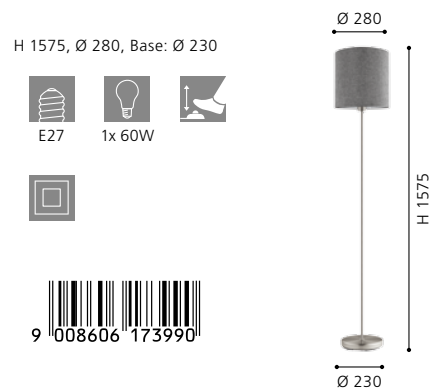

PASTERI

S-2400

1

95164 PASTERI

floor luminaire; steel, satin nickel / fabric

S-2403

1

95167 PASTERI

floor luminaire; steel, satin nickel / fabric, taupe

S-8405

1

96377 PASTERI

floor luminaire; steel, satin nickel / fabric, linen, grey