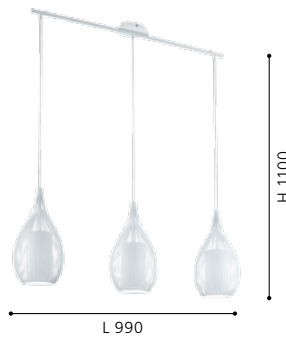

94389 RAZONI

pendant luminaire; steel, black / opal glass

L 990, B 190, H 1100