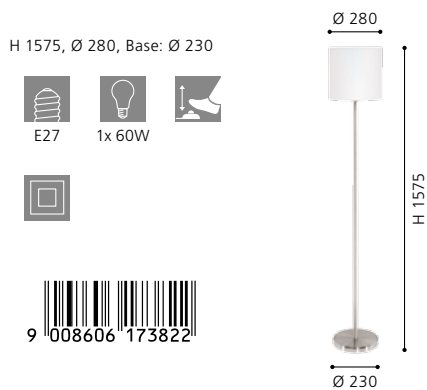

PASTERI

S-2400

1

95164 PASTERI

floor luminaire; steel, satin nickel / fabric

S-2403

1

95167 PASTERI

floor luminaire; steel, satin nickel / fabric, taupe

S-8405

1

96377 PASTERI

floor luminaire; steel, satin nickel / fabric, linen, grey