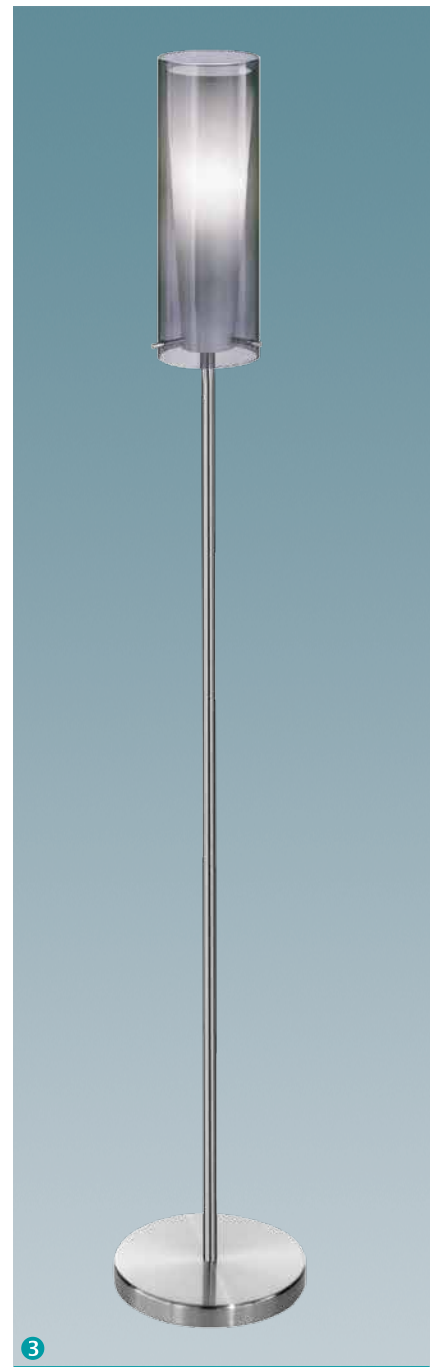

90309 PINTO NERO

floor luminaire; steel, satin nickel / glass, smoked / glass, opal