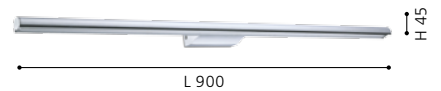

# PALERMO / CAILIN

**94991 PALERMO**  
wall luminaire; steel, chrome / opal glass

L 120, H 205, A 155

WARM WHITE INCL. BULB

**94988 CAILIN**  
wall luminaire; cast aluminium, chrome / opal glass

L 90, H 185, A 115