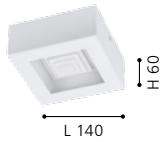

96792 FERREROS
ceiling luminaire; steel, white