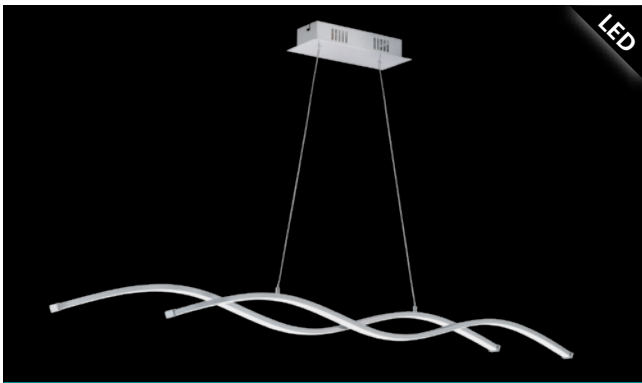

96104 LASANA 2

pendant luminaire; steel, aluminium, chrome / acrylic, opal

L 1200, B 110, H 1200

LED

28W

warm
WHITE

3800lm

9 002759 961046

WARM
WHITE