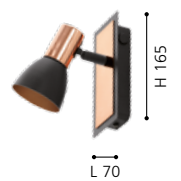

spot; steel, black, copper

L 165, B 70