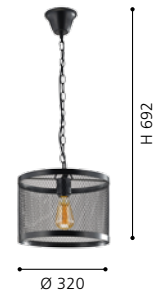

9 008606137732

**201206 LANCELOT**  
pendant luminaire; steel, black, filament bulb included

H 692 Ø 320

E27 1x 25W

9 008606137626

incl. bulb

**201209 VINCENT**  
pendant luminaire; steel, black, clear glass, filament bulb included