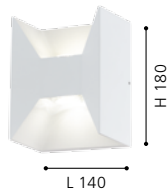

93319 MORINO

wall lamp; cast aluminium, anthracite

L 140, H 180, A 105

2x 2,5W 360 lm

IP44

WARM
WHITE