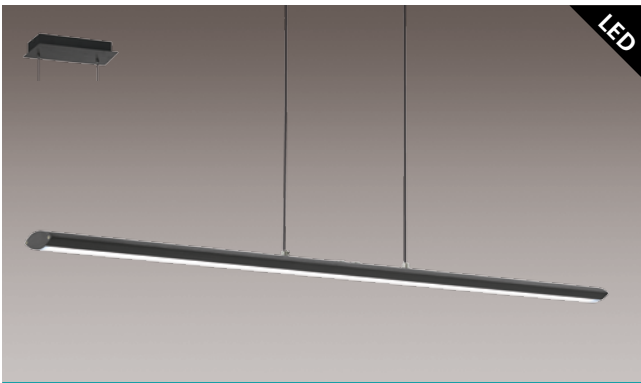

93896 PELLARO

pendant luminaire; aluminium, steel, matt black / acrylic lens
Tunable from 2700K - 5000K

L 1100, B 80, H 1100

30W 3200 lm