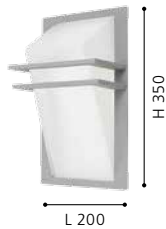

83433 PARK

wall lamp; cast aluminium, anthracite / frosted glass

L 200, H 350, A 145

E27

1x 60W

IP44

9 002759 834333