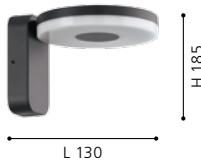

ALBEROLA

96289 ALBEROLA

wall luminaire; cast aluminium, anthracite / acrylic, opal

L 155, H 185, A 130

LED

11 W

warm
WHITE

950 lm

IP44

9 002759 962890

WARM
WHITE

L 130

H 185

96292 ALBEROLA

wall luminaire; cast aluminium, anthracite / acrylic, opal

L 155, H 185, A 130

LED

11 W

warm
WHITE

950 lm

IP44

9 002759 962920

WARM
WHITE

L 130

H 185