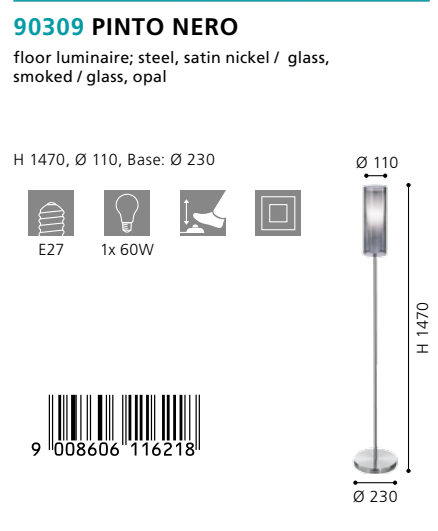

H 1470, Ø 110, Base: Ø 230