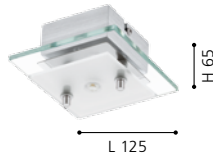

FRES 2

93884 FRES 2

wall / ceiling luminaire; steel, chrome / glass, frosted glass, clear

L 125, B 125, H 65

WARM WHITE

93885 FRES 2

wall / ceiling luminaire; steel, chrome / glass, frosted glass, clear

L 250, B 85, H 65

WARM WHITE

93886 FRES 2

wall / ceiling luminaire; steel, chrome / glass, glass, frosted glass, clear

L 450, B 85, H 65

WARM WHITE

93887 FRES 2

wall / ceiling luminaire; steel, chrome / glass, glass, frosted glass, clear

L 650, B 85, H 70

WARM WHITE