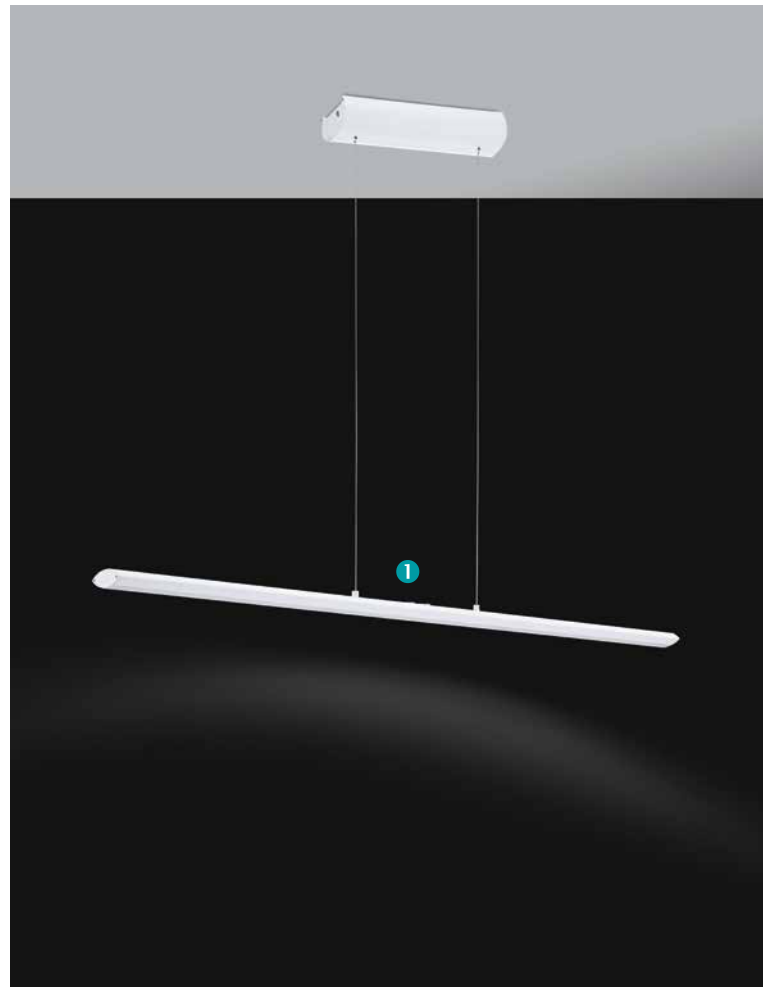

## 93894 PELLARO

pendant luminaire; aluminium, steel, satin nickel / acrylic lens  
Tunable from 2700K - 5000K

L 1100, B 80, H 1100

30W 3200 lm

## 93898 PELLARO

pendant luminaire; aluminium, steel, white / acrylic lens  
Tunable from 2700K - 5000K

L 1100, B 80, H 1100

30W 3200 lm

## 93896 PELLARO

pendant luminaire; aluminium, steel, matt black / acrylic lens  
Tunable from 2700K - 5000K

L 1100, B 80, H 1100

30W 3200 lm

1