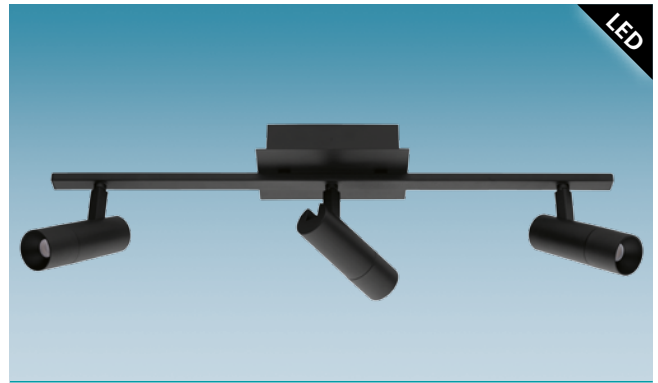

202002 TOMARES

spot; steel, matt black

L 580, H 165