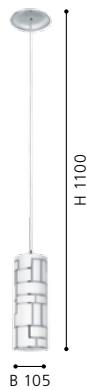

92562 BAYMAN

pendant luminaire; steel, chrome / glass, opal with chrome decor

B 105, H 1100

92563 BAYMAN

pendant luminaire; steel, chrome / glass, opal with chrome decor

L 720, B 105, H 1100