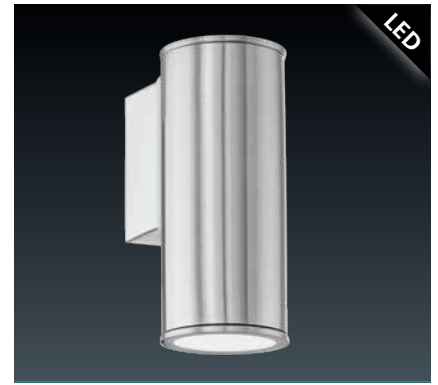

94106 RIGA
wall luminaire; stainless steel

L 65, H 150, A 95

LED warm WHITE
1x 3W 1x 200 lm

IP44 GU10

9 002759 941062

WARM WHITE INCL. BULB