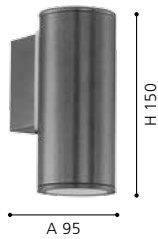

94103 RIGA
wall luminaire; galvanized steel, anthracite

L 65, H 200, A 95

LED warm WHITE
2x 3W 2x 200 lm

IP44 GU10

9 002759 941031

WARM WHITE INCL. BULB