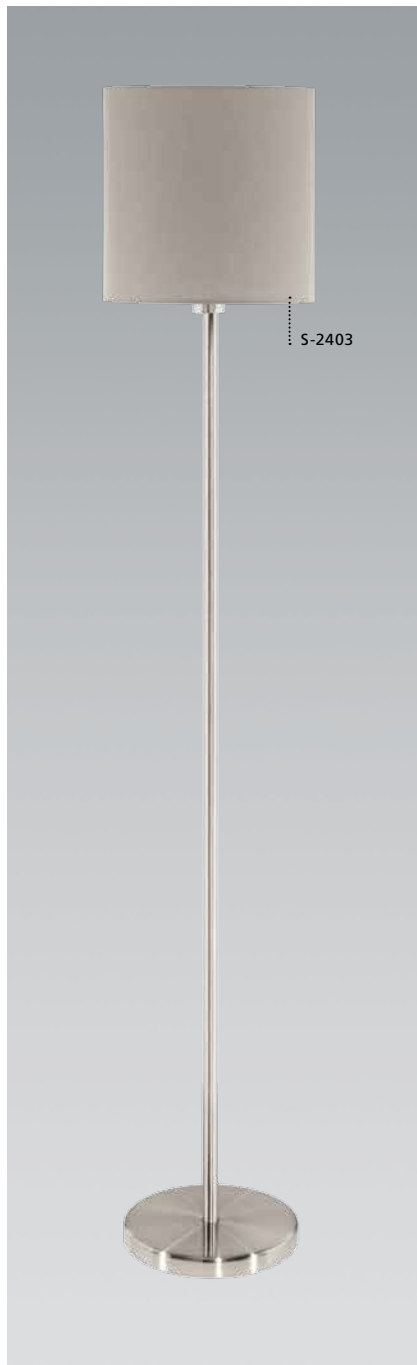

S-2403

1

95167 PASTERI

floor luminaire; steel, satin nickel / fabric, taupe