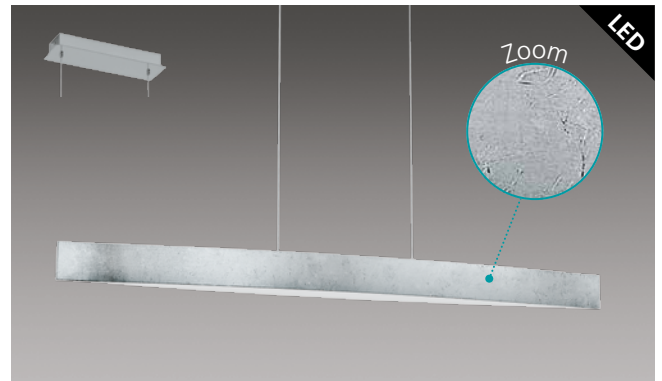

93339 FORNES

pendant luminaire; steel, silver foil

L 970, B 85, H 1100

WARM WHITE