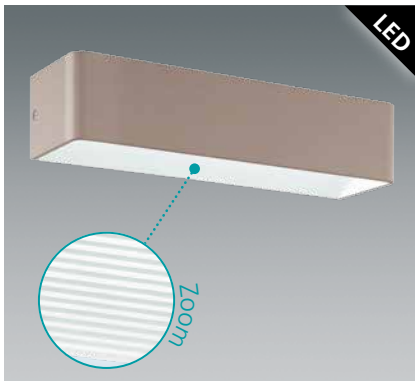

96301 SANIA 3
wall luminaire; aluminium, satin nickel

L 365, H 80, A 100