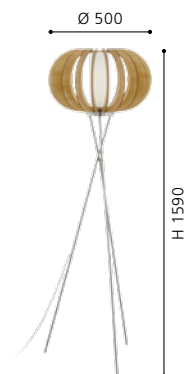

### 95604 STELLATO 1

floor luminaire; steel, satin nickel / wood, maple / glass, opal

H 1590, Ø 500