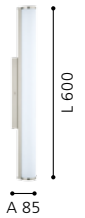

CALNOVA

94716 CALNOVA

mirror luminaire; steel, satin nickel / frosted glass

L 600, H 50, A 85

16W 1500 lm IP44

NEUTRAL WHITE

94717 CALNOVA

mirror luminaire; steel, satin nickel / frosted glass

L 900, H 50, A 85

24W 2200 lm IP44

NEUTRAL WHITE