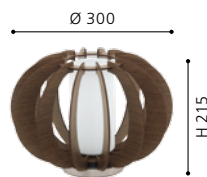

95595 STELLATO 3

table luminaire; steel, satin nickel / wood, dark brown / glass, opal

H 215, Ø 300