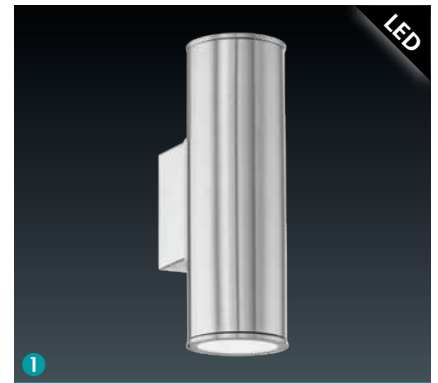

94107 RIGA
wall luminaire; stainless steel, acrylic, frosted

L 65, H 200, A 95

LED warm WHITE
2x 3W 2x 200 lm

IP44 GU10

9 002759 941079

WARM WHITE INCL. BULB