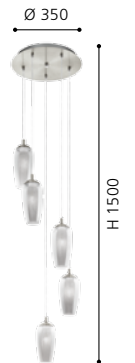

FARSALA

96344 FARSALA

pendant luminaire; steel, satin nickel / smoked glass, granille, black-transparent, clear

L 975, B 100, H 1100

G9

4x 2,5W

warm
WHITE
4x
300lm

9 002759 963446

WARM
WHITE

INCL.
BULB

GL3649

96343 FARSALA

pendant luminaire; steel, satin nickel / smoked glass, granille, black-transparent, clear

H 1100, Ø 125

G9

1x 2,5W

warm
WHITE
1x
300lm

9 002759 963439

WARM
WHITE

INCL.
BULB

96345 FARSALA

pendant luminaire; steel, satin nickel / smoked glass, granille, black-transparent, clear

H 1500, Ø 350

G9

5x 2,5W

warm
WHITE
5x
300lm

9 002759 963453

WARM
WHITE

INCL.
BULB