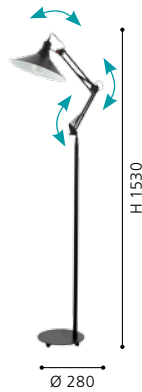

H 1470, L 330

E27

1x 60W

9 008606 137824