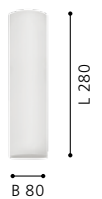

1

MONO / ZOLA

85337 MONO

wall luminaire; steel, chrome / frosted glass

L 245, B 70, A 65

E14

1x 40W

9 002759 853372

2

83407 ZOLA

wall luminaire; steel, white / opal glass

L 280, B 80

E14

1x 40W

9 002759 834074