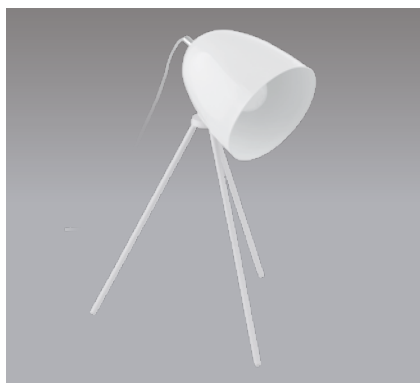

DON DIEGO / DUNDEE / CHESTER

92889 DON DIEGO

table luminaire; steel, white, chrome

Ø 290, H 440

E27 1x 40W

9 008606 124220