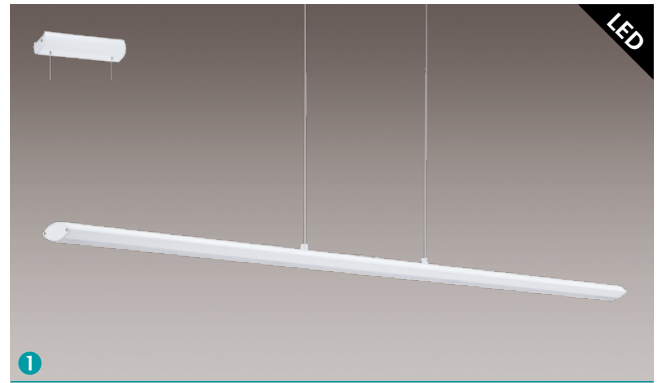

## 93894 PELLARO

pendant luminaire; aluminium, steel, satin nickel / acrylic lens  
Tunable from 2700K - 5000K

L 1100, B 80, H 1100

30W 3200 lm