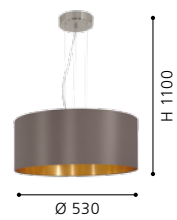

31605 MASERLO

pendant luminaire; steel, satin nickel / fabric, black, gold foil lining

H 1100, Ø 530

E27 3x 60W

9 002759 316051