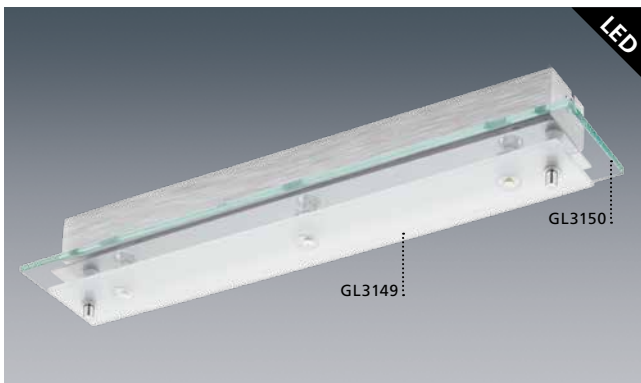

93886 FRES 2

wall / ceiling luminaire; steel, chrome / glass, glass, frosted glass, clear

L 450, B 85, H 65

WARM WHITE