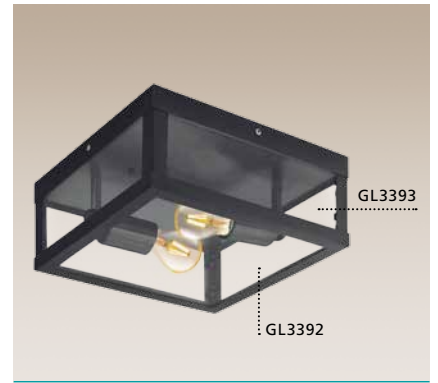

94832 ALAMONTE 1

wall / ceiling luminaire; galvanized steel, black / glass, clear

L 290, B 290, H 130

E27 2x 60W IP44

9 002759 948320