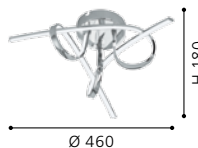

SELVINA

96306 SELVINA

ceiling luminaire; aluminium, chrome / acrylic

L 460, B 390, H 380

35W 3600 lm

96307 SELVINA

ceiling luminaire; aluminium, chrome / acrylic

H 180, Ø 460

24W 2700 lm

96329 SELVINA

ceiling luminaire; aluminium, chrome / acrylic

L 700, B 420, H 150

20W 2700 lm