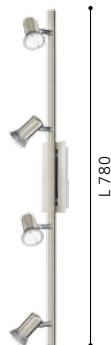

9 008606 138135