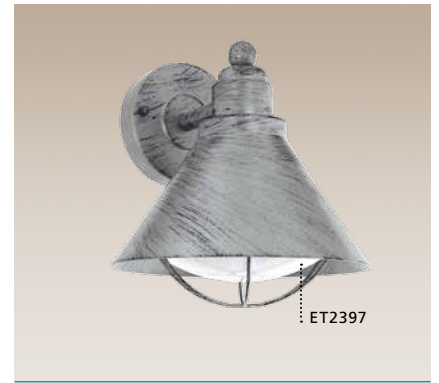

94859 BARROSELA

wall luminaire; galvanized steel, antique silver / acrylic, opal

L 220, H 240, A 230