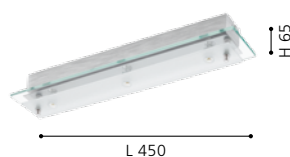

FRES 2

93884 FRES 2

wall / ceiling luminaire; steel, chrome / glass, frosted glass, clear

L 125, B 125, H 65

WARM WHITE

93885 FRES 2

wall / ceiling luminaire; steel, chrome / glass, frosted glass, clear

L 250, B 85, H 65

WARM WHITE

93886 FRES 2

wall / ceiling luminaire; steel, chrome / glass, glass, frosted glass, clear

L 450, B 85, H 65

WARM WHITE

93887 FRES 2

wall / ceiling luminaire; steel, chrome / glass, glass, frosted glass, clear

L 650, B 85, H 70

WARM WHITE