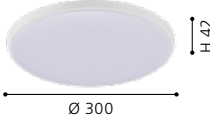

202235 OZZIE
ceiling luminaire; acrylic, opal
3000k