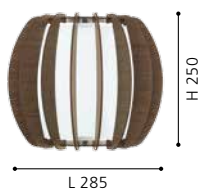

STELLATO 3

95591 STELLATO 3

pendant luminaire; steel, satin nickel / wood, dark brown / glass, opal

H 1100, Ø 400

95592 STELLATO 3

pendant luminaire; steel, satin nickel / wood, dark brown / glass, opal

H 1500, Ø 500

95593 STELLATO 3

pendant luminaire; steel, satin nickel / wood, dark brown / glass, opal

H 1500, Ø 700

95594 STELLATO 3

wall luminaire; steel, satin nickel / wood, dark brown / glass, opal

L 285, H 250, A 140

95595 STELLATO 3

table luminaire; steel, satin nickel / wood, dark brown / glass, opal

H 215, Ø 300