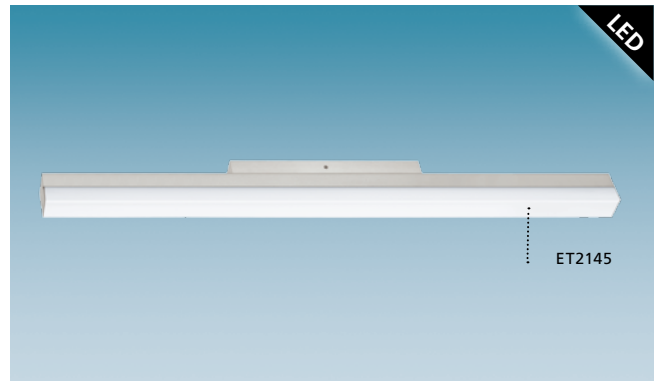

## 94617 TORRETTA

mirror luminaire; steel, satin nickel / acrylic, opal

L 600, H 40, A 75

16W 1500 lm

NEUTRAL WHITE