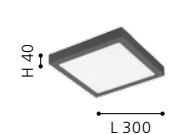

IPHIAS / ARGOLIS

96488 IPHIAS

wall / ceiling luminaire; cast aluminium, white / acrylic, opal

L 225, B 225, H 40

16,5W 1260 lm

WARM WHITE

96489 IPHIAS

wall / ceiling luminaire; cast aluminium, anthracite / acrylic, opal

L 225, B 225, H 40

16,5W 1260 lm

WARM WHITE

96494 ARGOLIS

wall / ceiling luminaire; cast aluminium, white / acrylic, opal

L 300, B 300, H 40

22W 2600 lm

WARM WHITE

96491 ARGOLIS

wall / ceiling luminaire; cast aluminium, white / acrylic, opal

H 35, Ø 225

16,5W 1600 lm

WARM WHITE

96492 ARGOLIS

wall / ceiling luminaire; cast aluminium, anthracite / acrylic, opal

H 35, Ø 225

16,5W 1600 lm

WARM WHITE

96495 ARGOLIS

wall / ceiling luminaire; cast aluminium, anthracite / acrylic, opal

L 300, B 300, H 40

22W 2600 lm

WARM WHITE