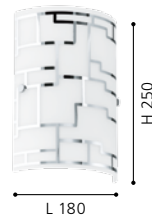

L 180, H 250, A 80

**92742 RIVATO**  
wall luminaire; steel, white, chrome / opal glass with chrome decor

L 180, H 250, A 80

**91416 CARMELIA**  
wall luminaire; steel, white

L 180, H 250, A 80

**90076 ALMERA 1**  
wall luminaire; steel, satin nickel / glass, opal