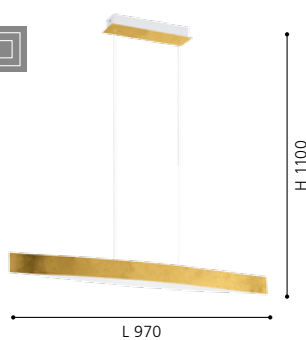

93339 FORNES

pendant luminaire; steel, silver foil

L 970, B 85, H 1100

WARM WHITE