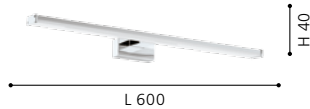

## 96065 PANDELLA 1

mirror luminaire; steel, chrome, silver / acrylic, opal

L 600, H 40, A 160

11W 1350 lm

NEUTRAL WHITE