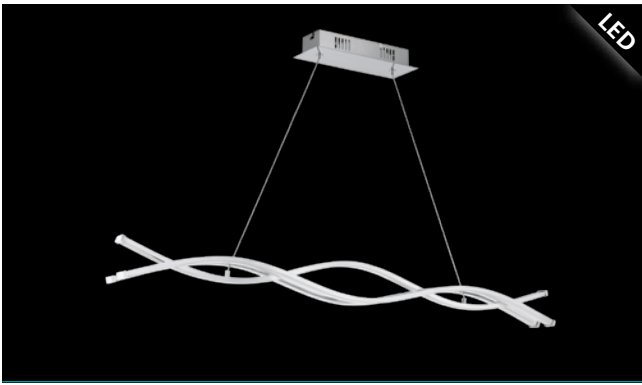

LASANA 2

96102 LASANA 2

pendant luminaire; steel, aluminium, chrome / acrylic, opal

L 1020, B 110, H 1200

LED

39W

warm
WHITE

5400lm

9 002759 961022

WARM
WHITE