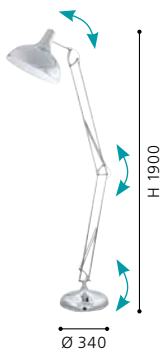

BORGILLIO

H 1900, Base: Ø 340

E27

1x 60W

9 008606 139316

H 1900, Base: Ø 340

E27

1x 60W

9 008606 139279

H 1900, Base: Ø 340

E27

1x 60W

9 008606 139293