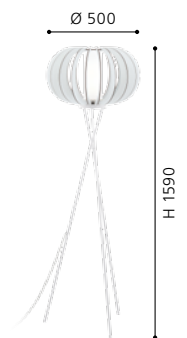

STELLATO 2

95612 STELLATO 2

floor luminaire; steel, white / wood, white / glass, opal

H 1590, Ø 500