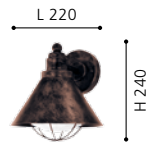

94858 BARROSELA

wall luminaire; galvanized steel, copper-antique / acrylic, opal

L 220, H 240, A 230