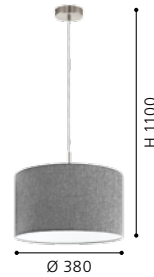

96368 PASTERI

pendant luminaire; steel, satin nickel / fabric, linen, grey

H 1100, Ø 530