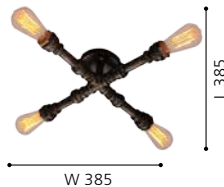

201526 FOUNDRY

wall / ceiling luminaire; steel, water pipe finish, includes filament bulbs

W 604 H 630 D 90

incl. bulb