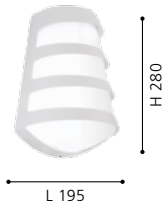

PASAIA

95111 PASAIA

wall luminaire; aluminium, white / acrylic, opal

L 195, H 280, A 130

4,5W 480 lm

IP44

9 002759 951115

WARM
WHITE

95112 PASAIA

wall luminaire; aluminium, anthracite / acrylic, opal

L 195, H 280, A 130

4,5W 480 lm

IP44

9 002759 951122

WARM
WHITE

1