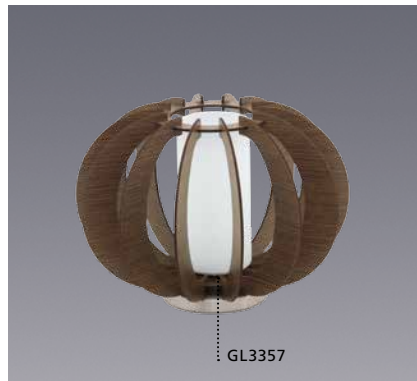

95595 STELLATO 3

table luminaire; steel, satin nickel / wood, dark brown / glass, opal

H 215, Ø 300