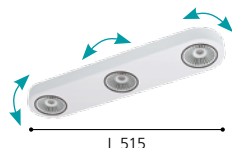

MONTALE

94177 MONTALE

spot; steel, aluminium, white

L 515, B 115, A 55

3x 5,4W 3x 510 lm

9 002759 941772

WARM WHITE

L 515

94176 MONTALE

spot; steel, aluminium, white

L 315, B 115, A 55

2x 5,4W 2x 510 lm

9 002759 941765

WARM WHITE

L 315

94178 MONTALE

spot; steel, aluminium, white

L 285, B 285, A 55

4x 5,4W 4x 510 lm

9 002759 941789

WARM WHITE

L 285

B 285

94175 MONTALE

spot; steel, aluminium, white

L 115, H 190, A 55

1x 5,4W 1x 510 lm

9 002759 941758

WARM WHITE

L 115

H 190