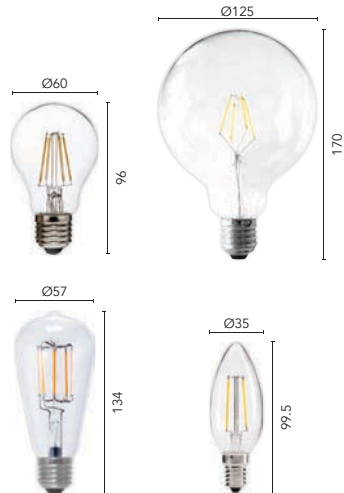

STYLE	MODEL NO. (BASE)			LUMENS (lm)
	E14	B22	E27	
A60	-	18612	18614	600
G125	-	-	18618	600
ST64	-	-	18620	400
Candle	18616	-	-	300