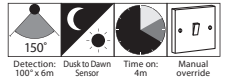

DENVER II

ADJUSTABLE WALL SPOTLIGHT

- Modern round design.
- Multi-directional adjustable heads.
- IP44 Weather resistant rated.
- Black, 304 stainless steel and marine grade 316 stainless steel finishes.
- Supplied with 4W 300 Lumen 3000K LED globes.
- 12 Month Warranty.