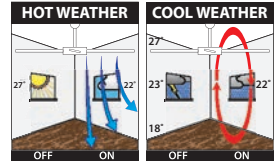

- Rating : Industrial Strength
- Motor/Size : 55W AC Motor
  - 3-blade 52" (1320mm) sweep
  - 4-blade 48" (1220mm) sweep
- : 75W AC Motor
  - 4-blade 52" (1320mm) sweep
  - 4-blade 56" (1420mm) sweep
- Construction : Stainless Steel (316) Body and Canopy
- Blades : Stainless Steel (316)
- Blade Pitch : 22 degree (17+5)
- Ceiling Rake : 32 degree max
- Control : Wall (3-speed)
- Warranty : 2 year In-Home + additional 3 years on the motor

Brilliant's All-Seasons technology for use all year round. Can be installed indoors or in undercover outdoor areas not exposed to the weather. Suitable for coastal locations. See installation conditions on page 75 for full details.