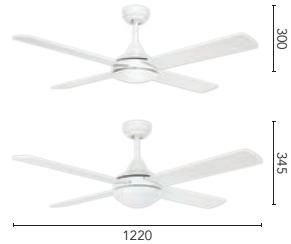

# TEMPO DC

48" DC CEILING FAN WITH & WITHOUT LIGHT

**INCLUDES REMOTE**

240V	30W	18W 1300lm	4200K COOL WHITE			PLYWOOD BLADES				
MOTOR		LED LIGHT								

- Size : 48" (1220mm)
- Motor : 30W DC Motor
- Construction : Steel Body and Canopy
- Blades : 4 x Painted Plywood
- Blade Pitch : 10 degree
- Light : 18W 1300 Lumen 4200K LED Array
- Ceiling Rake : 14 degree max
- Control : Remote (5-speed) with reverse function and timer
- Warranty : 2 year In-Home + additional 3 years on the motor