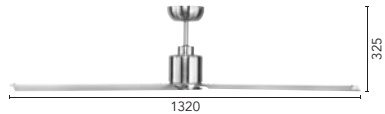

## 52" CEILING DC FAN

**INCLUDES  
REMOTE**

240V	35W	12W 750lm	4200K COOL WHITE		ALUMINIUM BLADES			
MOTOR		LED LIGHT KIT						

- Size : 52" (1320mm)
- Motor : 35W DC Motor
- Construction : Steel Body and Canopy
- Blades : 3 x Durable Aluminum
- Blade Pitch : 12 degree
- Light : Adaptable light kit
- Ceiling Rake : 15 degree max
- Control : Remote (6-speed) with reverse function
- Warranty : 2 year In-Home + additional 3 years on the motor