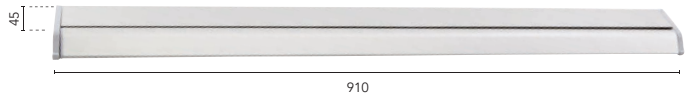

- Slimline adjustable vanity light.
- Smart silver finish.
- Specifically designed for use in bathrooms, kitchens, laundries or powder-rooms.
- Adjustable (rotating) head.
- Non-dimmable high lumen integrated LED array
- Acrylic diffuser to minimise shadows whilst providing ample light.
- 3 Year Warranty.