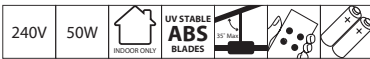

LATITUDE

52" DECORATIVE CEILING FAN

INCLUDES REMOTE

- Size : 52" (1320mm)
- Motor : 50W AC Motor
- Construction : Metal Body and Canopy
- Blades : 3 x Ezy-Fit ABS
- Blade Pitch : 15.5 degrees (average)
- Ceiling Rake : 35 degree max
- Control : Remote (3-speed)
- Warranty : 2 year In-Home + additional 3 years on the motor

Brilliant's All-Seasons technology for use all year round. Can be installed indoors or enclosed alfresco area not exposed to the weather. See installation conditions on page 75 for full details.

MODEL NO.	COLOURS	PRODUCT
18517/05	White	Fan only

SPEED	POWER	RPM	AIRFLOW
HIGH	48W	158	9360m³/hr
MEDIUM	21W	120	5760m³/hr
LOW	17W	90	3240m³/hr