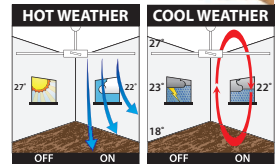

# AVIATOR

66" HIGH PERFORMANCE CEILING DC FAN

**INCLUDES  
REMOTE**

240V	35W	2x13W max	E27	INDOOR ONLY	UV STABLE ABS BLADES	25° MAX	25° MAX	25° MAX
MOTOR		LIGHT						

- Size : 66" (1670mm)
- Motor : 35W DC Motor
- Construction : Metal Body and Canopy
- Blades : 6 x Durable Moulded ABS
- Blade Pitch : 25 degree (average)
- Ceiling Rake : 25 degree max
- Light : 2 x 15W max. E27 (globes not included)
- Control : Remote (6-speed) with light on/off & reverse function
- Warranty : 2 year In-Home + additional 3 years on the motor