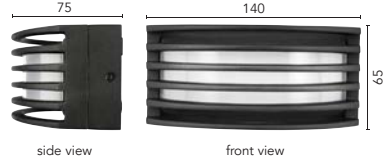

MODEL NO.	COLOUR	PRODUCT
19691/06	Black	Wall