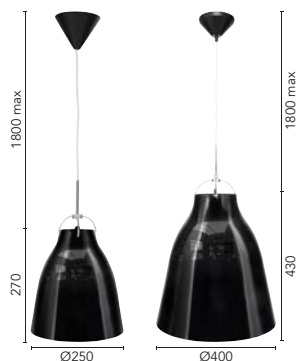

Brilliant recommends use with

MODEL NO.	DIAMETER	COLOUR
18675/05	200	Gloss White
18675/06	200	Gloss Black
18677/05	400	Gloss White
18677/06	400	Gloss Black