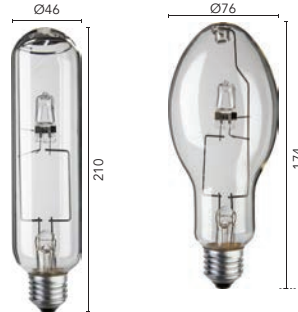

PRODUCT TYPE	MODEL NO.	BASE
Cigar T46	18077	E27
Pear ED76	18079	E27

[†] Relates to product life - actual life may vary depending on individual circumstances. Hours of life corresponds to approximately 6 hours of use per day.