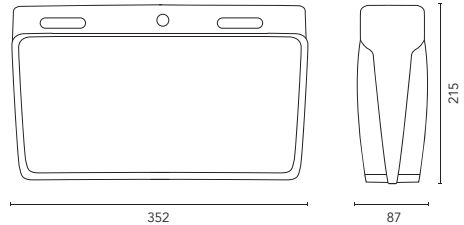

MODEL NO.	COLOURS	MAINTAINED LAMP WATTAGE (W)	NON-MAINTAINED LAMP WATTAGE (W)
19876/05	White	2	1
19876/06	Black