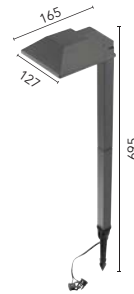

MODEL NO.	COLOUR	PRODUCT
19925/51	Charcoal	Path Light