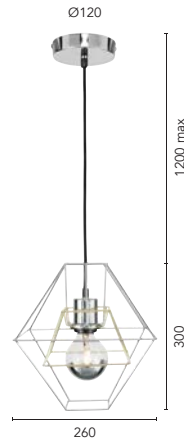

Brilliant recommends use with

MODEL NO.	COLOURS
18993/06	Black/Chrome
18993/18	Copper/Chrome
18993/45	Gold/Chrome