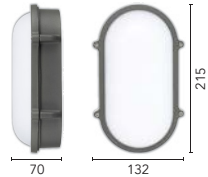

MODEL NO.	WATTAGE (W)	LUMENS (lm)	COLOUR TEMP (K)	COLOUR	PRODUCT
19694/51	12	500	3000	Charcoal	Small Wall
19695/51	20	1000	3000	Charcoal	Large Wall