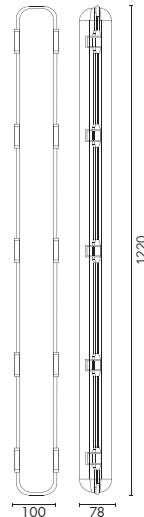

MODEL NO.	COLOURS	DESCRIPTION
19992/05	Grey	Emergency Model
19998/08	Grey	Non-Emergency Model