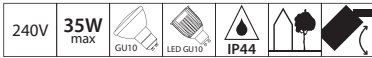

DENVER II

ADJUSTABLE WALL SPOTLIGHT

- Modern round design.
- Multi-directional adjustable heads.
- IP44 Weather resistant rated.
- Black, 304 stainless steel and marine grade 316 stainless steel finishes.
- Supplied with 4W 300 Lumen 3000K LED globes.
- 12 Month Warranty.