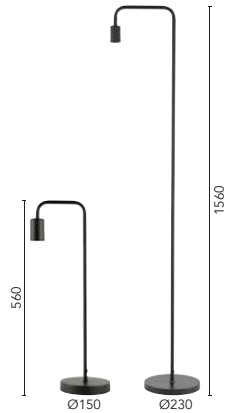

DOUGLAS

PIPE TABLE & FLOOR LAMPS

Inspired by industrial pipes the Douglas floor lamp pushes the industrial trend into an era of elegance. Well proportioned and sophisticated lines provide the perfect opportunity to frame this seasons trending decorative globe.

12 Month Warranty.

MODEL NO.	TYPE	COLOUR
18969/06	Table	Black
18969/18	Table	Copper
18969/45	Table	Gold
18972/06	Floor	Black
18972/18	Floor	Copper
18972/45	Floor	Gold

Brilliant recommends use with