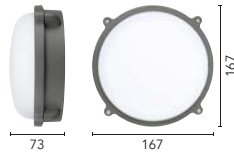

MODEL NO.	WATTAGE (W)	LUMENS (lm)	COLOUR TEMP (K)	COLOUR	PRODUCT
19692/51	12	600	3000	Charcoal	Small Wall
19693/51	20	800	3000	Charcoal	Large Wall