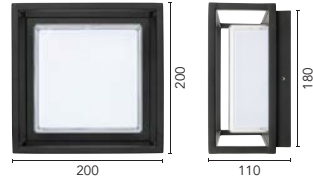

MODEL NO.	WATTAGE (W)	LUMENS (lm)	COLOUR TEMP (K)	COLOUR	PRODUCT
19688/06	12	650	4000	Black	Square Wall
19689/06	12	670	4000	Black	Rectangle Wall