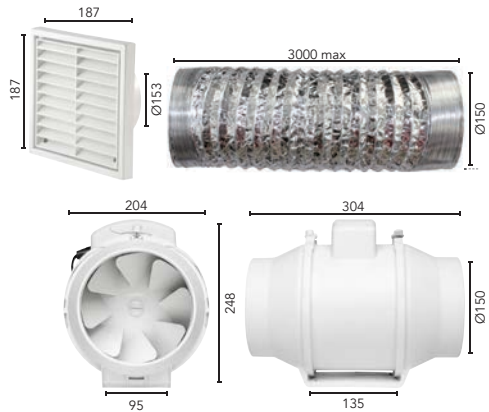

DETAILS			EXHAUST					
MODEL NO.	COLOUR	DUCT SIZE (mm)	WATT (w)	BLADE SIZE (mm)	NOISE (dB)	m³/MIN	m³/HR	L/SEC
19951/05	White	Ø150	47	175	≤50	≤8.3	≤500	≤139