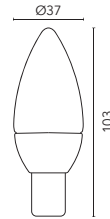

MODEL NO.	WATTAGE (W)	LUMENS (lm)	COLOUR TEMP	BASE	DIMMABLE^Δ	SIZE
18879	4	250	3000K Warm White	B15 Small Bayonet	No	Ø37 x 103mm
18545	4	250	3000K Warm White	E14 Small Screw	No	Ø37 x 103mm
18546	4	250	3000K Warm White	B22 Bayonet	No	Ø37 x 103mm
18547	4	250	3000K Warm White	E27 Screw	No	Ø37 x 103mm

^Δ Replacement wattages and lumens are approximates and are to be used as a guide only.

[‡] Actual life may vary depending on individual circumstances. Hours of life corresponds to approximately 6 hours of use per day.