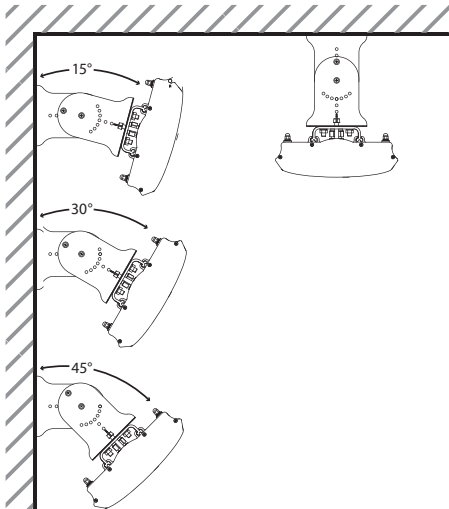

Mounting Options

The Fahrenheit heater can be mounted on ceiling or on the wall at three angles 15°, 30° or 45°.

Selecting the correct ceiling height is very important when installing your Fahrenheit Heater. Brilliant recommend mounting at a height of 2.4m or up to 3m in indoor applications. For higher ceilings, units can be lowered using chains & wires.