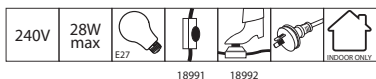

KYOTO

TABLE & FLOOR LAMP

A unique interpretation of Retro revival.

Inspired by the iconic 1947 silhouette of the grasshopper lamp. The Kyoto exaggerates these lines by mirroring the sharp angles of the tripod legs in the upper section.

Finished with a rounded cut away shade. Coordinating black details have been used throughout to highlight integral junctions of this piece.

12-Month Warranty