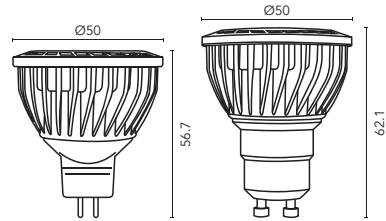

MODEL NO.	WATTAGE (W)	LUMENS (lm)	COLOUR TEMP	BASE	DIMMABLE	SIZE
18598	6	480	3000K Warm White	MR16 GU5.3	No	Ø50 x 56.7mm
18599	6	540	4000K Cool White	MR16 GU5.3	No	Ø50 x 56.7mm
18603	6	500	3000K Warm White	GU10	No	Ø50 x 56.7mm
18604	6	530	4000K Cool White	GU10	No	Ø50 x 56.7mm

* Replacement wattages and lumens are approximates and are to be used as a guide only.

† Actual life may vary depending on individual circumstances. Hours of life corresponds to approximately 6 hours of use per day.