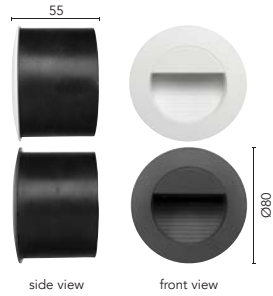

MODEL NO.	WATTAGE (W)	LUMENS (lm)	COLOUR	PRODUCT
19698/05	1.2	40	White	Step light
19698/51	1.2	20	Charcoal	Step light