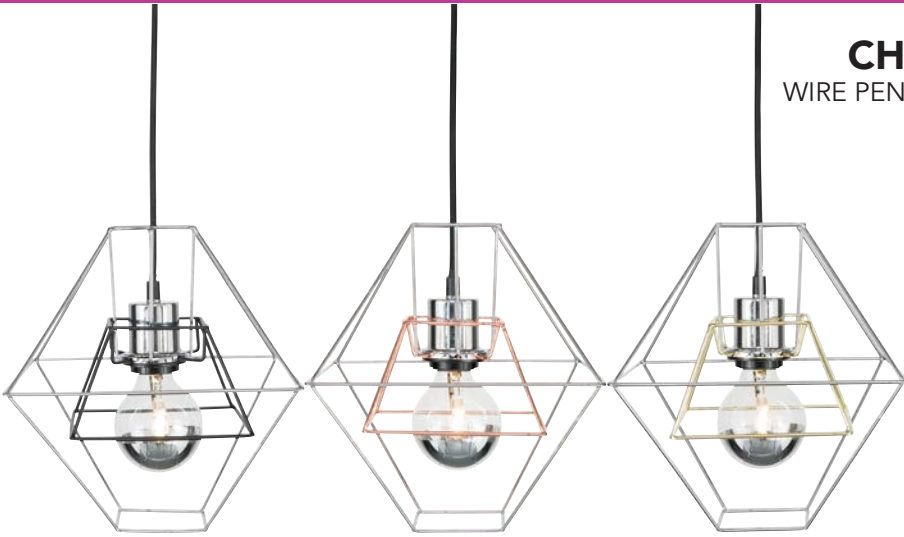

CHIME WIRE PENDANT

Globes are not included and are used for illustrative purposes only.

The exposed globe and cage like structure sits the Chime pendant within our ever evolving industrial interior trend. Elegantly delicate, the chime pendant shimmers with the two tone metals.

12 Month Warranty