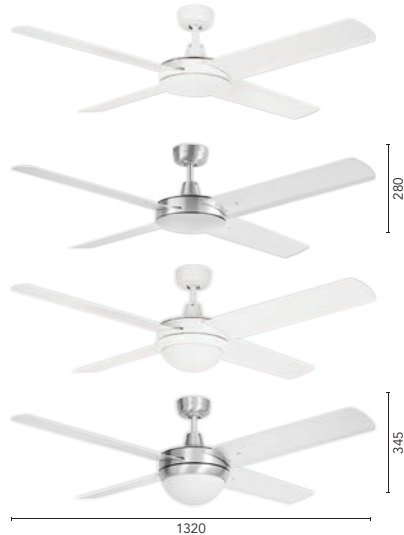

- Size :52" (1320mm)
- Motor :37W DC Motor
- Construction :Diecast Aluminium Body and Canopy
- Blades :4 x Durable Aluminium
- Blade Pitch :11 degree
- Light :24W 1600 Lumen LED Array
  Switchable between 3000K, 4200K & 6500K
- Ceiling Rake :14 degree max
- Control :Remote (5-speed) with reverse function and timer
- Warranty :2 year In-Home + additional 3 years on the motor

Brilliant's All-Seasons technology for use all year round.
Replacement LED panels available.

Can be installed indoors or enclosed alfresco area not exposed to the weather. See installation conditions on page 75 for full details.