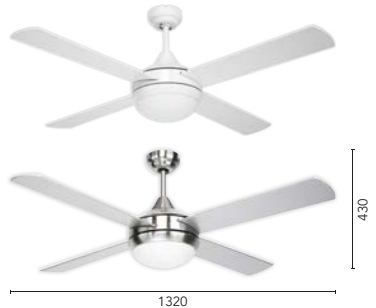

- Size : 52" (1320mm)
- Motor : 65W AC Motor
- Construction : Steel Body and Canopy
- Blades : 4 x Painted Plywood
- Blade Pitch : 11 degree
- Light : 2 x 40W max. E27 (globes not included)
- Ceiling Rake : 14 degree max
- Control : Remote control
- Warranty : 2 year In-Home + additional 3 years on the motor

Brilliant's All-Seasons technology for use all year round. Comes with integrated light kit. Can be installed in indoor locations around the home. See installation conditions on page 75 for full details.