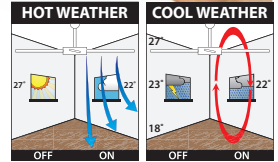

# TEMPO DC

48" DC CEILING FAN WITH & WITHOUT LIGHT

**INCLUDES REMOTE**

240V	30W	18W 1300lm	4200K COOL WHITE			PLYWOOD BLADES				
MOTOR		LED LIGHT								

- Size : 48" (1220mm)
- Motor : 30W DC Motor
- Construction : Steel Body and Canopy
- Blades : 4 x Painted Plywood
- Blade Pitch : 10 degree
- Light : 18W 1300 Lumen 4200K LED Array
- Ceiling Rake : 14 degree max
- Control : Remote (5-speed) with reverse function and timer
- Warranty : 2 year In-Home + additional 3 years on the motor