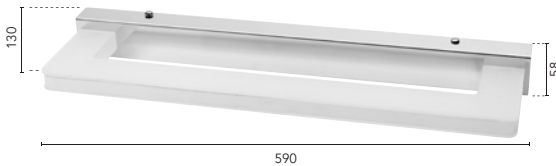

240V	12W w/driver	SMD LED	4000°K COOL WHITE		CRI(Ra) >83	INDOOR ONLY

- Sleek modern vanity light.
- Glossy chrome finish.
- Specifically designed for use in bathrooms, kitchens, laundries or powder-rooms.
- Non-dimmable high lumen integrated LED array.
- Acrylic diffuser to minimise shadows whilst providing ample light.
- 3 Year Warranty.