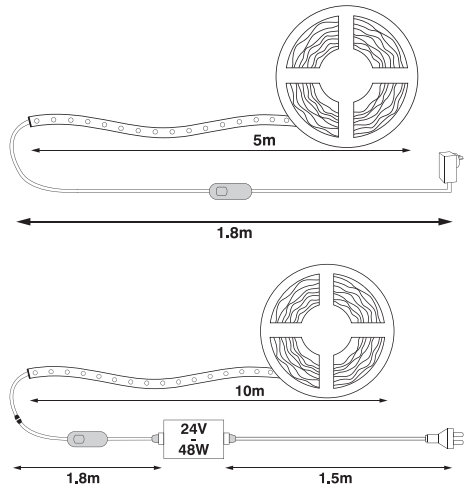

MAIN APPLICATIONS

All interior residential rooms

MODEL NO.	LENGTH (M)	WATTS PER METRE (W/M)	LUMENS PER METRE (lm/M)	STRIP ONLY IP RATING	COLOUR
17879	5	4.5	320	IP65	Warm White
17880	5	4.5	340	IP65	Cool White
19530	10	4.5	350	IP65	Warm White
19531	10	4.5	400	IP65	Cool White