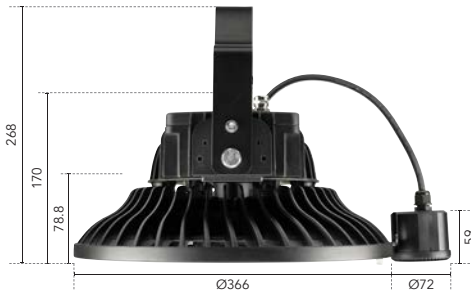

DISCUS

LED INDUSTRIAL Highbay WITH MICROWAVE SENSOR

VIA SENSOR

FEATURES

- Black Diecast alloy housing with painted steel bracket.
- 304 stainless steel hook and external bolts.
- High performance Nichia LED Array.
- High efficiency MeanWell LED driver with SAA approved 1m flex & plug.
- Long lasting, up to 50,000 hours.
- Includes 840mm high tensile steel safety lanyard with steel carabiner's.
- 1 Year Warranty.

BENEFITS

- Instant start, no re-strike delays.
- Easy-install fitting for fast, effortless retro-fitting.
- Improved illumination quality.
- Reduce your energy usage and save money on your utility bills.
- Reduce maintenance costs as our LED Highbay have longer life than traditional lighting solutions.
- Short payback period possible depending on usage.
- Suitable for dry, damp and wet locations.

APPROVALS

VEET (ESC)	4683
ESS (IPART)	99103S16-N0IFQIG 99103D16-LIFEBGGQ

MODEL NO.	WATTAGE (w)	COLOUR TEMP	LUMENS (lm)
19601 (Black)	150	7000K	17,000

HIGHBAY

Code	: 150W: 19601
Operating Voltage	: 240V 50/60Hz
Wattage	: 150W
Lumens	: 17,000 Lumens
LED Type	: 168pcs Nichia
Driver	: MeanWell HLG-150H-48B
Colour Temp	: 7000K
Beam Angle	: 110 degrees
IP Rating	: IP65
Dimmable	: No
CRI	: >83
Max. Ta (Safety)	: 60° Celsius
Rated Lifetime	: 50,000 hours (40°C Ambient)

MICROWAVE SENSOR

Power Consumption	: ≤0.8W (standby), ≤1.5W (operation)
Detection Zone	: Max. (D x H) 16 x 15m
Detection Sensitivity	: 100% / 50%
Hold Time	: 5s / 30s / 90s / 3min / 20min / 30min
Daylight Sensor	: 50lux / 100lux / 200lux / Disable
Stand-by Period	: 5s / 5min / 10min / 30min / 1h / +∞
Stand-by Dimming	: 10% / 20% / 30% / 50%
Mounting Height	: 15m Max.
Motion Detection	: 0.5~3m/s
Detection Angle	: 360°