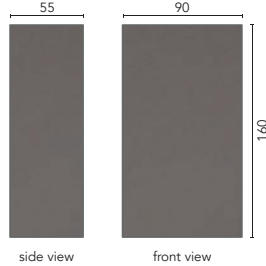

MODEL NO.	COLOUR	PRODUCT
19675/51	Charcoal	Wall