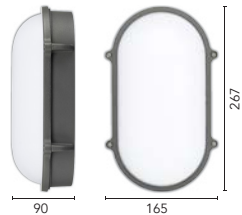

MODEL NO.	WATTAGE (W)	LUMENS (lm)	COLOUR TEMP (K)	COLOUR	PRODUCT
19694/51	12	500	3000	Charcoal	Small Wall
19695/51	20	1000	3000	Charcoal	Large Wall