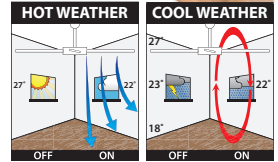

## 52" CEILING FAN WITH LIGHT

**INCLUDES REMOTE**

240V	65W	2x40W max	E27	INDOOR ONLY	PLYWOOD BLADES	12" MIN	
MOTOR		LIGHT					

- Size : 52" (1320mm)
- Motor : 65W AC Motor
- Construction : Steel Body and Canopy
- Blades : 4 x Painted Plywood
- Blade Pitch : 11 degree
- Light : 2 x 40W max. E27 (globes not included)
- Ceiling Rake : 14 degree max
- Control : Remote control
- Warranty : 2 year In-Home + additional 3 years on the motor