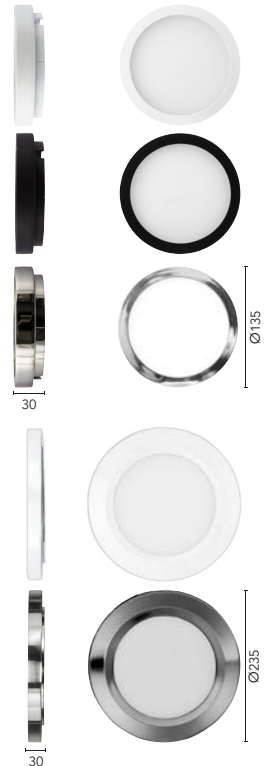

MODEL NO.	COLOURS	PRODUCT	TO SUIT
20071/05	White	Light kit only	Concorde-II
20071/06	Matt Black	Light kit only	Concorde-II
20071/13	Satin Nickel	Light kit only	Aluma
20099/05	White	Light kit only	Hercules
20099/13	Satin Nickel	Light kit only	Hercules