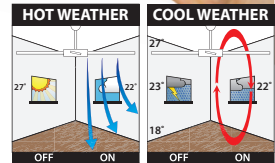

# TEMPEST DC ALUMINIUM

52" CEILING FAN WITH & WITHOUT LIGHT

**INCLUDES REMOTE**

240V	37W	24W 1600lm	3000K 4200K 6500K	SMD LED	INDOOR ONLY	ALUMINIUM BLADES	1" Max	1.4m	1.4m
MOTOR		LED LIGHT							

- Size :52" (1320mm)
- Motor :37W DC Motor
- Construction :Diecast Aluminium Body and Canopy
- Blades :4 x Durable Aluminium
- Blade Pitch :11 degree
- Light :24W 1600 Lumen LED Array  
Switchable between 3000K, 4200K & 6500K
- Ceiling Rake :14 degree max
- Control :Remote (5-speed) with reverse function and timer
- Warranty :2 year In-Home + additional 3 years on the motor