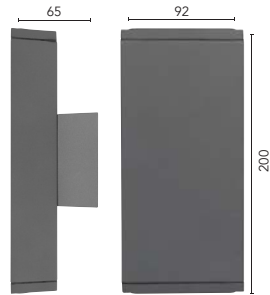

MODEL NO.	COLOUR
19931/51	Charcoal