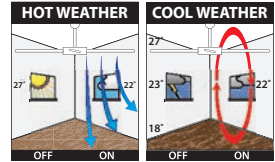

ATRIUM

STAINLESS STEEL CEILING FAN

240V	70W	80W				40W max.	
	20101 20102	20103					ADDITIONAL LIGHT KIT

- Rating : Industrial Strength
- Motor/Size : 70W AC Motor
  - 4-blade 48" (1220mm) sweep
  - 4-blade 52" (1320mm) sweep
- : 80W AC Motor
  - 4-blade 56" (1420mm) sweep
- Construction : Stainless Steel (316) Body and Canopy
- Blades : Easy-fit Stainless Steel (316)
- Blade Pitch : 5 degree
- Light : Adaptable light kit
- Ceiling Rake : 14 degree max
- Control : Wall (3-speed)
- Warranty : 2 year In-Home + additional 3 years on the motor

Brilliant's All-Seasons technology for use all year round.
Light kit sold separately.

Can be installed indoors or in undercover outdoor areas not exposed to the weather. Suitable for coastal locations. See installation conditions on page 75 for full details.

MODEL NO.	COLOUR	PRODUCT
20101/16	Stainless Steel (316)	48" Fan only
20102/16	Stainless Steel (316)	52" Fan only
20103/16	Stainless Steel (316)	56" Fan only
20108/16	Stainless Steel (316)	Light kit only

MODEL	SPEED	POWER	RPM	AIRFLOW
4 Blade 48"	HIGH	70W	301	8953m³/hr
	MED	29W	175	6077m³/hr
	LOW	14W	104	3268m³/hr
4 Blade 52"	HIGH	70W	265	12577m³/hr
	MED	29W	147	6538m³/hr
	LOW	14W	87	3310m³/hr
4 Blade 56"	HIGH	80W	242	13778m³/hr
	MED	29W	131	6922m³/hr
	LOW	13W	82	3863m³/hr