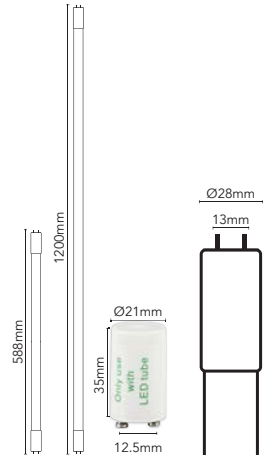

LED T8 TUBE

ACRYLIC

Lifespan:
Up to 20,000 hours[†]

Brilliant's new LED T8 linear tube is an ideal retrofit solution for traditional T8 fluorescent lamps. Offering both high performance and energy efficiency, it is an ideal solution for a wide range of applications. It also features an acrylic diffuser, making it safe for use in commercial kitchens.

Energy Saving

Regular T8 fluorescent lamps consume 36 Watts of power with a further ~9 Watts lost in the magnetic ballast. As a result, total power consumption per lamp is actually around 45 Watts. To the contrary, Brilliant LED tube consumes just 18 Watts in total. Resulting in up to 60% energy savings in some fittings.

Lumen Output

Lumens is a measure of total light output. It is true that the Brilliant LED tube produces less lumens than a modern T8 fluorescent tube. However, regular T8 tubes release their light in all directions (360°). Much of this light is lost in the fitting and to unused parts of the room.

The LED tube only directs its light output downward, where it is actually needed. It has a beam angle of about 140° so it still spreads light throughout the room, but without losing any light to the fixture or ceiling.

APPROVALS (18W only)
VEET (ESC) 3904

MODEL NO.	WATTAGE (w)	LUMENS (lm)	COLOUR TEMP	BASE	DIMMABLE	STARTER LINK SUPPLIED	SIZE
19273	9	900	6500K Daylight	G13	NO	YES	Ø28 x 600mm
18533	18	1690	4200K Cool White	G13	NO	YES	Ø28 x 1200mm
18534	18	1750	6500K Daylight	G13	NO	YES	Ø28 x 1200mm

* Replacement wattages and lumens are approximates and are to be used as a guide only.

[†] Relates to LED life - actual life may vary depending on individual circumstances. Hours of life corresponds to approximately 6 hours of use per day. Please note: Only suitable with iron-core magnetic ballast. DO NOT USE with electronic ballast. Ensure conventional starter is removed and replaced with LED starter link, supplied in box.