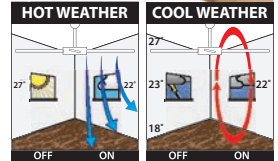

LATITUDE

52" DECORATIVE CEILING FAN

INCLUDES REMOTE

- Size : 52" (1320mm)
- Motor : 50W AC Motor
- Construction : Metal Body and Canopy
- Blades : 3 x Ezy-Fit ABS
- Blade Pitch : 15.5 degrees (average)
- Ceiling Rake : 35 degree max
- Control : Remote (3-speed)
- Warranty : 2 year In-Home + additional 3 years on the motor

Brilliant's All-Seasons technology for use all year round. Can be installed indoors or enclosed alfresco area not exposed to the weather. See installation conditions on page 75 for full details.

MODEL NO.	COLOURS	PRODUCT
18517/05	White	Fan only

SPEED	POWER	RPM	AIRFLOW
HIGH	48W	158	9360m³/hr
MEDIUM	21W	120	5760m³/hr
LOW	17W	90	3240m³/hr