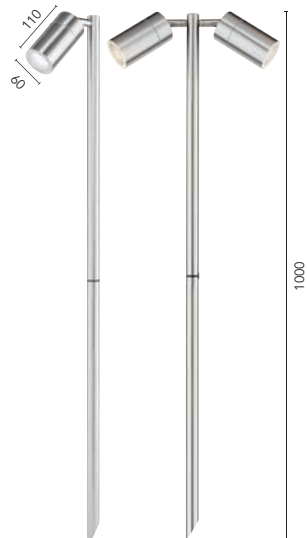

MODEL NO.	DESIGN	FITTING COLOUR
19399/16	Spike Single	Stainless Steel 304
19400/16	Spike Twin	Stainless Steel 304