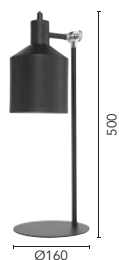

SYPHON

TABLE LAMP

Refined, industrial table lamps exercise restraint with clean lines, satin finishes and demure details. Creating a stunningly simple silhouette. The form of the shades repeated throughout this suite is a utilitarian interpretation of farm structures. The slim line steel base, minimalist post and metalware simplify the industrial form. Matching pendants also available.

12-Month Warranty

Brilliant recommends use with

MODEL NO.	TYPE	COLOUR
18985/05	Table	White
18985/06	Table	Black