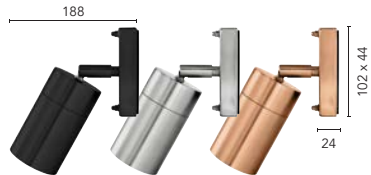

- Modern round design.
- IP44 Weather resistant rated.
- 304 stainless steel, copper stainless steel and marine grade 316 stainless steel finishes.
- Supplied with 4W 300 Lumen 3000K LED globes.
- 12 Month Warranty.