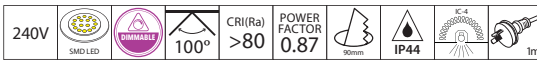

DELTA PLUS

COLOUR TEMPERATURE CHANGING DOWNLIGHT

FEATURES

- Includes colour change switch and toggle feature via wall switch.
- 7 configurations in 1.
- Switchable between Warm White (3000K), Cool White (4200K) & Daylight (6500K).
- Rated for IC-4 Abutted and Covered usage to allow for covering with thermal insulation.
- Fixed head downlight.
- Moulded plastic body.
- Includes two fascia rings in the box (White & Silver).
- Wide 100 degree beam angle.
- High efficiency LED SMD Array.
- SAA approved with integrated dimmable LED driver.
- Long lasting up to 30,000 hours¹.
- 1m flex & plug fitted.
- IP44 (front only).
- 3 Year Warranty.