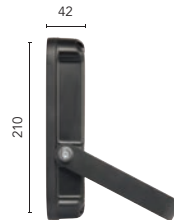

MODEL NO.	WATTAGE (w)	COLOUR TEMPERATURE (°K)	LUMENS (lm)	SENSOR
19499/06	30	RGB	900	No