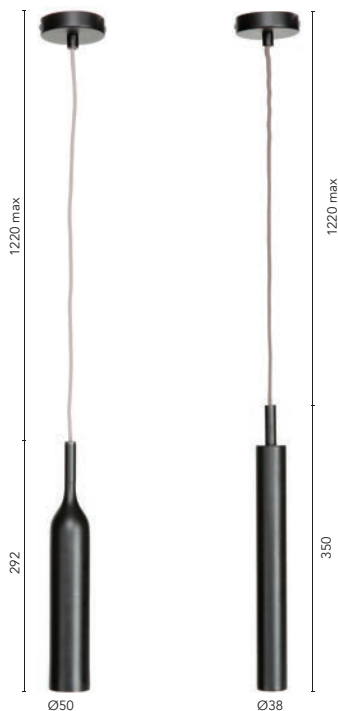

MAX LED

MODERN DROP PENDANTS

240V	5W 400lm	COB LED	4000K COOL WHITE	NON-DIMMABLE	↓	INDOOR ONLY

Inspired by modern architecture. A high lumen output COB LED chip.

Adjustable to suit ceiling height variations.

3 Year Warranty

MODEL NO.	TYPE	COLOURS
18121/05	Round	White
18121/06	Round	Black
18129/05	Straight	White
18129/06	Straight	Black