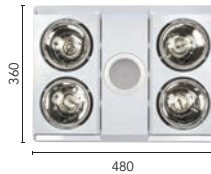

FEATURES

- LIGHT: 11W 800 Lumen Umbra-II with a 100° beam angle.
- HEAT: 275W infra-red heat globes.
- EXHAUST: High velocity exhaust fan.
- This unit is fitted with a thermostat switch that will automatically turn on if the internal temperature exceeds 90°C.
- 3 Year Replacement Warranty.
- Includes 4 gang wall switch; 3 gang for 2 light. 3m aluminium ducting and exterior vent.