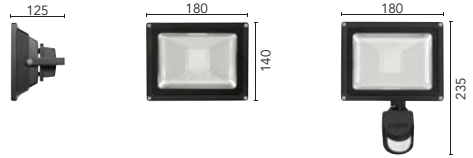

MODEL NO.	WATTAGE (w)	COLOUR TEMP (°K)	LUMENS (lm)	SENSOR
19665/06	20	4200	2000	NO
19667/06	20	4200	2000	YES
19668/06	30	4200	3000	NO
19669/06	30	4200	3000	YES
19670/06	50	4200	5000	NO
19671/06	50	4200	5000	YES