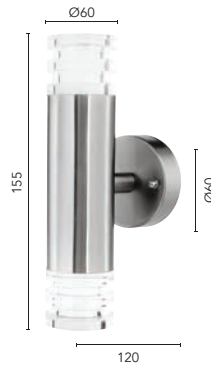

MODEL NO.	DESIGN	FITTING COLOUR
18047/16	Wall	Stainless Steel