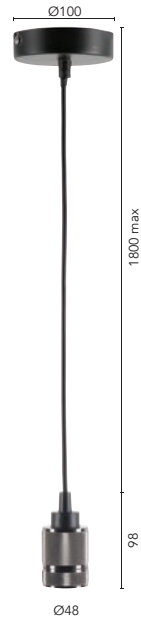

Brilliant recommends use with

MODEL NO.	COLOURS
18932/06	Black Pewter
18932/13	Pewter
18932/18	Copper
18932/22	Antique Brass