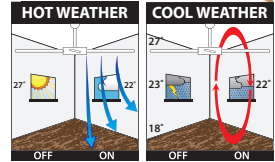

240V	35W	12W 750lm	4200K COOL WHITE			UV STABLE ABS BLADES			
MOTOR		LED LIGHT KIT							

- Size : 58" (1470mm)
- Motor : 35W DC Motor
- Construction : Diecast Aluminium and metal canopy
- Blades : 3 x Moulded Durable ABS
- Blade Pitch : 13 degree
- Light : Adaptable light kit
- Ceiling Rake : 14 degree max
- Control : Remote (6-speed) with reverse function
- Warranty : 2 year In-Home + additional 3 years on the motor

Brilliant's All-Seasons technology for use all year round.

Light kit sold separately.

Can be installed indoors or enclosed alfresco area not exposed to the weather. See installation conditions on page 75 for full details.