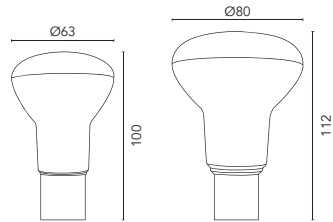

STYLE	MODEL NO.	WATTAGE (W)	LUMENS (lm)	COLOUR TEMP	BASE	DIMMABLE	SIZE
R63	19409	8	750	4200K Cool White	E27 Screw	No	Ø63 x 100mm
R80	19410	9	850	4200K Cool White	E27 Screw	No	Ø80 x 112mm

* Replacement wattages and lumens are approximates and are to be used as a guide only.

† Relates to LED life - actual life may vary depending on individual circumstances. Hours of life corresponds to approximately 6 hours of use per day.