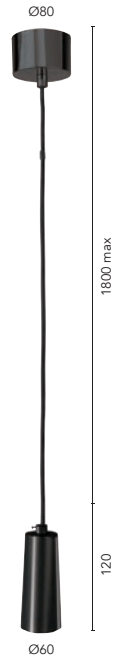

HELIX SUSPENSION KIT

The sleek metallic look of the Helix kit adds refined wow factor to most interiors.
Custom designed for use but not exclusive to the Helix globe.
Globe not included.

12 Month Warranty

MODEL NO.	TYPE	COLOUR
18645/05	Kit	White
18645/06	Kit	Black
18645/18	Kit	Copper
18561	E27 Globe	

Brilliant recommends use with