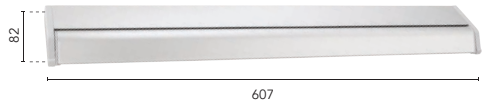

- Slimline adjustable vanity light.
- Smart silver finish.
- Specifically designed for use in bathrooms, kitchens, laundries or powder-rooms.
- Adjustable (rotating) head.
- Non-dimmable high lumen integrated LED array
- Acrylic diffuser to minimise shadows whilst providing ample light.
- 3 Year Warranty.