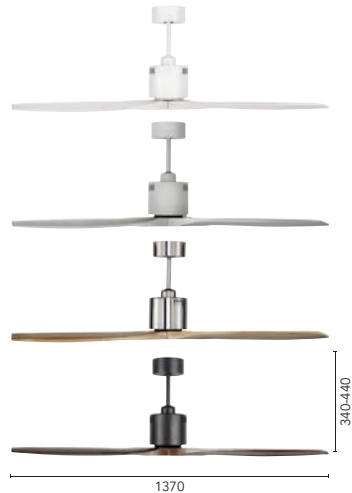

- Size : 54" (1370mm)
- Motor : 38W DC Motor
- Construction : Metal Body and Canopy
- Blades : 3 x Handcrafted Solid Timber
- Blade Pitch : 12 degree (effective)
- Ceiling Rake : 14 degree max
- Control : Remote (5-speed) with reverse function and timer
- Warranty : 2 year In-Home + additional 3 years on the motor

Brilliant's All-Seasons technology for use all year round.
Includes 2 down rods, 10cm and 20cm.
Can be installed in indoor locations around the home.
See installation conditions on page 75 for full details.