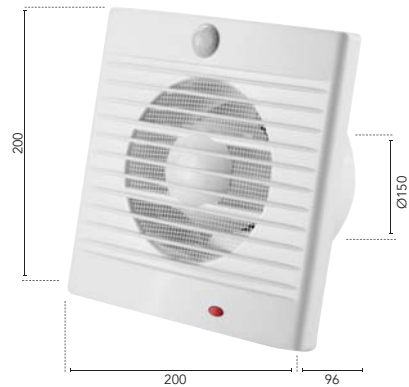

DETAILS			EXHAUST						
MODEL NO.	COLOUR	CUT-OUT (mm)	WATT (w)	BLADE SIZE (mm)	RPM	NOISE (dB)	m³/MIN	m³/HR	L/SEC
19934/05	White	Ø150	18	135	2000	≤35	≤5.3	≤320	≤89