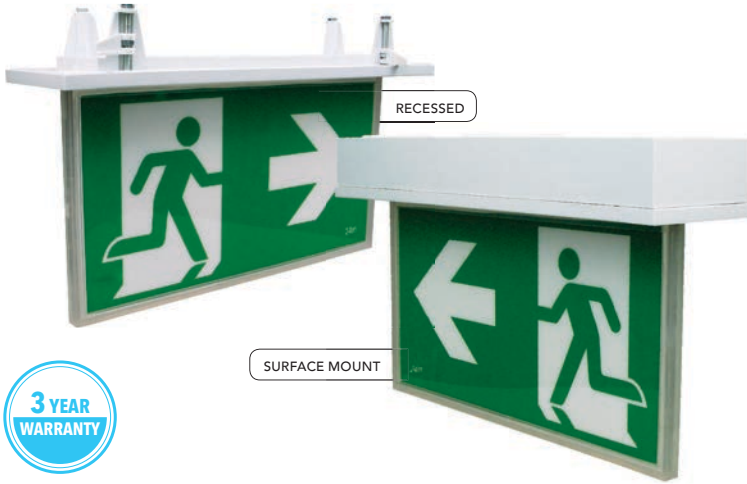

BLADE

LED EMERGENCY EXIT SIGN