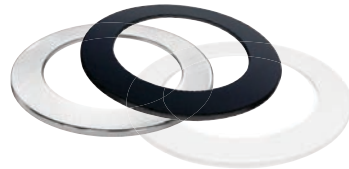

CHANGE THE LOOK

BLACK, BRUSHED NICKEL AND WHITE TRIMS SOLD SEPARATELY

MAIN APPLICATIONS

All interior residential rooms.

MODEL NO.	WATTAGE (w)	LUMENS @3000K (lm)	LUMENS @4200K (lm)	LUMENS @6500K (lm)	BLACK FACIA RING ONLY	BRUSHED NICKEL FACIA RING ONLY	MATT WHITE FACIA RING ONLY
19769/05	8	780	820	800	19598/06	19598/13	19598/35

¹ Actual life may vary depending on individual circumstances.