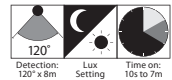

STEALTH

DIY LED SLIMLINE FLOODLIGHT

240V	DIY EASY INSTALLATION	10W 800lm	20W 1600lm	30W 2100lm	50W 3600lm	100W 9000lm		4200K COOL WHITE		
		19484	19485 19493	19487 19495	19489 19497	19491				

- High light out and energy efficient LED technology.
- Durable cast aluminium housing.
- Adjustable arm.
- Easy DIY installation.
- Supplied with 3-pin plug and 1.2m lead.
- Suitable for residential and commercial use.
- Available in 10W, 20W, 30W, 50W or 100W.
- 2 Year Warranty.

APPROVALS (50W & 100W only)
VEET (ESC) 4907
ESS (IPART) 99103S14-HGFIJBFG

MODEL NO.	WATTAGE (w)	COLOUR TEMP (°K)	LUMENS (lm)	SENSOR
19484/06	10	4200	800	NO
19485/06	20	4200	1600	NO
19493/06	20	4200	1600	YES
19487/06	30	4200	2100	NO
19495/06	30	4200	2100	YES
19489/06	50	4200	3600	NO
19497/06	50	4200	3600	YES
19491/06	100	4200	9000	NO