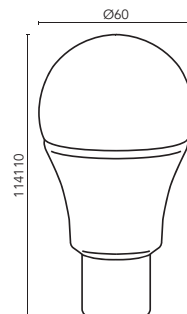

MODEL NO.	WATTAGE (W)	LUMENS (lm)	COLOUR TEMP	BASE	DIMMABLE	SIZE
19869	9W	840	3000K Warm White	E27 Screw	Yes²	Ø60 x 110mm
19870	9W	840	3000K Warm White	B22 Bayonet	Yes²	Ø60 x 110mm
19871	9W	860	4200K Cool White	E27 Screw	Yes²	Ø60 x 110mm
19872	9W	860	4200K Cool White	B22 Bayonet	Yes²	Ø60 x 110mm

¹ Actual life may vary depending on individual circumstances. Hours of life corresponds to approximately 6 hours of use per day.

² Compatibility may vary depending on dimmer used. Refer to our compatible dimming chart at the beginning of the catalogue for recommended dimmers.