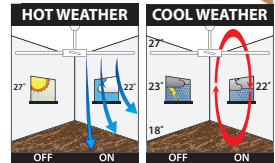

## INDUSTRIAL SIZED CEILING DC FAN

**INCLUDES  
REMOTE**

240V	35W	50W	18W 1000lm	4200K COOL WHITE			ALUMINIUM BLADES			
	84"	96"	LIGHT KIT							

- Size : 84" (2140mm) or 96" (2440mm)
- Motor : 84" 35W DC Motor  
96" 50W DC Motor
- Construction : Steel Body and Canopy
- Blades : 6 x Extruded Aluminium (Anodised)
- Blade Pitch : 10 degree (average)
- Light : Adaptable light kit
- Ceiling Rake : 17 degree max
- Control : Remote (6-speed) with light on/off & reverse function
- Warranty : 2 year In-Home + additional 3 years on the motor