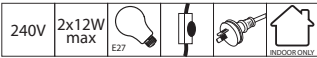

JACOBSEN

TABLE LAMP

The unique stance of the Jacobsen legs are cut straight from the Modernist movement of the mid-century. Darkening the recently popular beech timber into a teak finish strengthens the lines of the classic stance. Topped with a matt metal shade. A strong, sharp finish that balances and frame the angular legs. The timber has a depth of grain. A bold and beautifully balanced occasional lamp.

12-Month Warranty