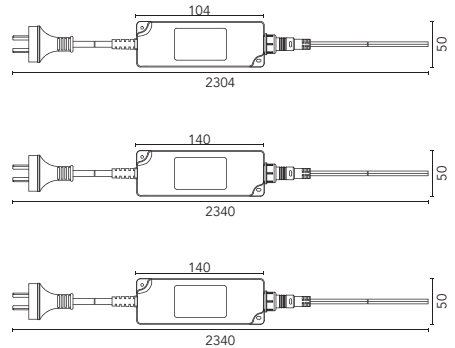

MODEL NO.	OUTPUT 12 DC	PRODUCT	IMAGE
19915/06	2A/24W	Transformer	A
19916/06	3A/36W	Transformer	B
19917/06	5A/60W	Transformer	C