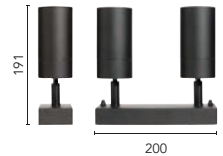

MODEL NO.	DESIGN	FITTING COLOUR
19396/16	2 Light Plate	Stainless Steel 304
19397/16	2 Light & Sensor	Stainless Steel 304
17531/06	2 Light Bar	Black
17531/16	2 Light Bar	Stainless Steel 304
19403/16	2 Light Bar	Stainless Steel 316
17532/06	3 Light Bar	Black
17532/16	3 Light Bar	Stainless Steel 304
19404/16	3 Light Bar	Stainless Steel 316