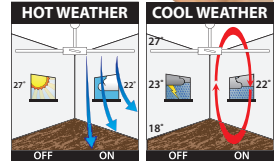

CAYMAN

52" CEILING DC FAN

**INCLUDES
REMOTE**

- Size : 52" (1320mm)
- Motor : 35W DC Motor
- Construction : Metal Body and Canopy
- Blades : 3 x Durable ABS blades
- Blade Pitch : 22 degree
- Ceiling Rake : 32 degree max
- Light : 15W 1000 Lumen 3500K LED Array
- Control : Remote (6-speed) with reverse function & natural wind function
- Warranty : 2 year In-Home + additional 3 years on the motor

Brilliant's All-Seasons technology for use all year round. Can be installed indoors or enclosed alfresco area not exposed to the weather. See installation conditions on page 75 for full details.

MODEL NO.	COLOURS	PRODUCT
19661/05	White	Fan only
19661/13	Satin Nickel	
19663/05	White	Fan w/Light
19663/13	Satin Nickel	

SPEED	POWER	RPM	AIRFLOW
VI	35W	200	9993m³/hr
V	16W	170	8493m³/hr
IV	9W	140	6994m³/hr
III	5W	110	5496m³/hr
II	3W	80	3996m³/hr
I	1W	50	2497m³/hr