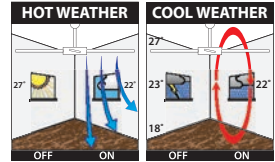

TEMPEST

52" CEILING FAN WITH & WITHOUT LIGHT

240V	50W	2x40W max	B22	24W 1600lm	3000K OR 4200K	SMD LED	NON-DIMMABLE	INDOOR ONLY	PLYWOOD BLADES
MOTOR		B22 LIGHT		LED LIGHT					

Re-engineered for quieter operation

- Size :52" (1320mm)
- Motor :50W AC Motor
- Construction :Diecast Aluminium Body and Canopy
- Blades :4 x Painted Plywood
- Blade Pitch :11 degree
- Ceiling Rake :32 degree max
- Control :Wall (3-speed)
- Warranty :2 year In-Home + additional 3 years on the motor

Brilliant's All-Seasons technology for use all year round. Can be installed in indoor locations around the home. See installation conditions on page 75 for full details.