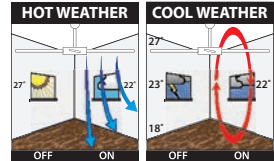

# TEMPO

48" CEILING FAN WITH & WITHOUT LIGHT

240V	65W	2x40W max				PLYWOOD BLADES	
MOTOR		LIGHT					

- Size : 48" (1220mm)
- Motor : 65W AC Motor
- Construction : Steel Body and Canopy
- Blades : 4 x Painted Plywood
- Blade Pitch : 11 degree
- Light : 2 x 40W max. E27 (globes not included)
- Ceiling Rake : 32 degree max
- Control : Wall (3-speed)
- Warranty : 2 year In-Home + additional 3 years on the motor