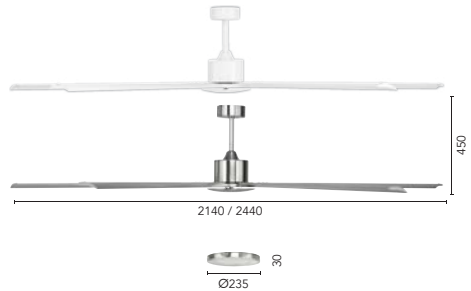

## INDUSTRIAL SIZED CEILING DC FAN

**INCLUDES  
REMOTE**

240V	35W	50W	18W 1000lm	4200K COOL WHITE			ALUMINIUM BLADES			
	84"	96"	LIGHT KIT							

- Size : 84" (2140mm) or 96" (2440mm)
- Motor : 84" 35W DC Motor  
96" 50W DC Motor
- Construction : Steel Body and Canopy
- Blades : 6 x Extruded Aluminium (Anodised)
- Blade Pitch : 10 degree (average)
- Light : Adaptable light kit
- Ceiling Rake : 17 degree max
- Control : Remote (6-speed) with light on/off & reverse function
- Warranty : 2 year In-Home + additional 3 years on the motor