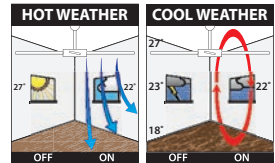

AUSTIN

48" CEILING FAN

240V	50W			
MOTOR				

- Size : 48" (1220mm)
- Motor : 50W AC Motor
- Construction : Metal Body and Canopy
- Blades : 4 x Painted MDF
- Blade Pitch : 12 degree
- Ceiling Rake : 18 degree max
- Control : 3-Speed Wall Control
- Warranty : 2 year In-Home + additional 3 years on the motor

Brilliant's All-Seasons technology for use all year round. Remote adaptable.

Can be installed in indoor locations around the home. See installation conditions on page 75 for full details.

MODEL NO.	COLOURS
19645/05	White
19645/06	Black/Maple
19645/11	Silver/Oak

SPEED	POWER	RPM	AIRFLOW
HIGH	50W	210	6000m³/hr
MEDIUM	23W	175	4400m³/hr
LOW	11W	125	2290m³/hr