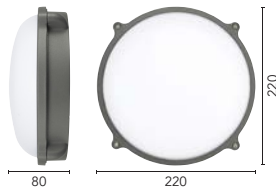

MODEL NO.	WATTAGE (W)	LUMENS (lm)	COLOUR TEMP (K)	COLOUR	PRODUCT
19692/51	12	600	3000	Charcoal	Small Wall
19693/51	20	800	3000	Charcoal	Large Wall