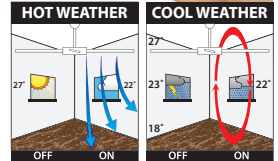

GALAXY-II

54" PROPELLER STYLE CEILING DC FAN

240V	38W	INDOOR ONLY	SOLID TIMBER BLADES	12° Blade Pitch		

- Size : 54" (1370mm)
- Motor : 38W DC Motor
- Construction : Metal Body and Canopy
- Blades : 3 x Handcrafted Solid Timber
- Blade Pitch : 12 degree (effective)
- Ceiling Rake : 14 degree max
- Control : Remote (5-speed) with reverse function and timer
- Warranty : 2 year In-Home + additional 3 years on the motor

Brilliant's All-Seasons technology for use all year round.
Includes 2 down rods, 10cm and 20cm.
Can be installed in indoor locations around the home.
See installation conditions on page 75 for full details.

MODEL NO.	COLOURS	PRODUCT
17997/05	White	Fan only
17997/11	Silver	
17997/13	Satin Nickel/Natural	
17997/14	Oil-Rubbed Bronze	

SPEED	POWER	RPM	AIRFLOW
V	38W	225	10471m³/hr
IV	23W	190	8908m³/hr
III	12W	160	5849m³/hr
II	8W	130	4907m³/hr
I	5W	95	3774m³/hr