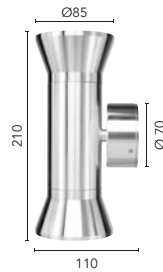

MODEL NO.	DESIGN	FITTING COLOUR
19683/20	Adjustable	Anodised Aluminium
19684/20	Up/Down	Anodised Aluminium
19685/20	Twin Adjustable	Anodised Aluminium