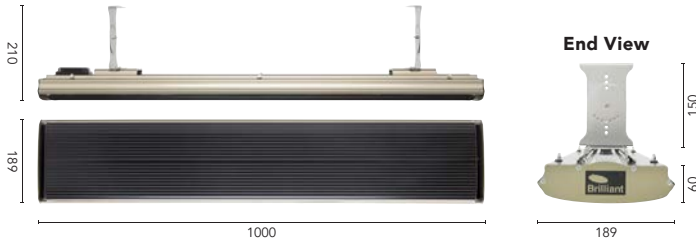

1800W Dimensions