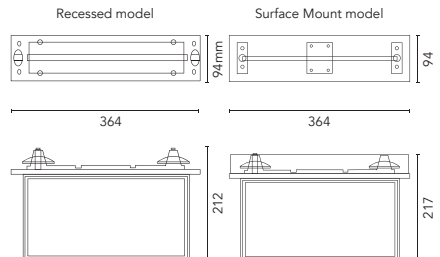

APPLICATIONS

Commercial office areas, hotels, shopping, apartments & hospitals.

For classification and spacing distances, see table on page 41.

MODEL NO.	COLOURS	MOUNT TYPE	MAINTAINED LAMP WATTAGE (W)	NON-MAINTAINED LAMP WATTAGE (W)
19878/05	White	Recessed	2	1
19878/06	Black			
19880/05	White	Surface	2	1
19880/06	Black			
19893/05	White	Surface Mount Box Only		
19893/06	Black