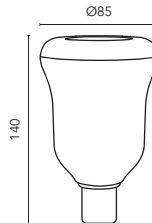

### DETAILS

Speaker: 2" 5 Watt RMS.

Range: Up to 20 metres.

MODEL NO.	WATTAGE (w)	LUMENS (lm)	COLOUR TEMP	BASE	DIMMABLE	BEAM ANGLE	SPEAKER WATTAGE
18633/05	7	400	4200K Cool White	E27	No	160°	5W
18634/05	7	400	4200K Cool White	B22	No	160°	5W