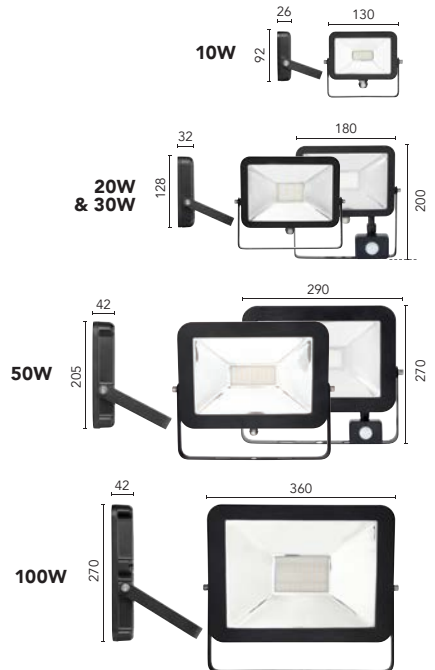

240V	DIY EASY INSTALLATION	10W 800lm	20W 1600lm	30W 2100lm	50W 3600lm	100W 9000lm		4200K COOL WHITE		
		19484	19485 19493	19487 19495	19489 19497	19491				

- High light out and energy efficient LED technology.
- Durable cast aluminium housing.
- Adjustable arm.
- Easy DIY installation.
- Supplied with 3-pin plug and 1.2m lead.
- Suitable for residential and commercial use.
- Available in 10W, 20W, 30W, 50W or 100W.
- 2 Year Warranty.

APPROVALS (50W & 100W only)
VEET (ESC) 4907
ESS (IPART) 99103S14-HGFIJBFG

MODEL NO.	WATTAGE (w)	COLOUR TEMP (°K)	LUMENS (lm)	SENSOR
19484/06	10	4200	800	NO
19485/06	20	4200	1600	NO
19493/06	20	4200	1600	YES
19487/06	30	4200	2100	NO
19495/06	30	4200	2100	YES
19489/06	50	4200	3600	NO
19497/06	50	4200	3600	YES
19491/06	100	4200	9000	NO