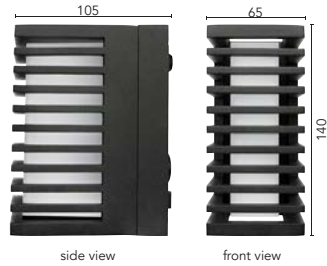

MODEL NO.	COLOUR	PRODUCT
19690/06	Black	Wall