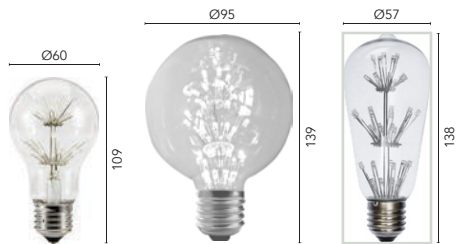

- A60** : Shaped like a classic globe and fits regular light fittings with 30 individual LED "globes".
- G95** : Shaped like a traditional standard round and fits regular light fittings with 47 individual LED "globes".
- ST57** : Shaped like the original Edison globe and fits regular light fitting with 47 individual LED "globes".