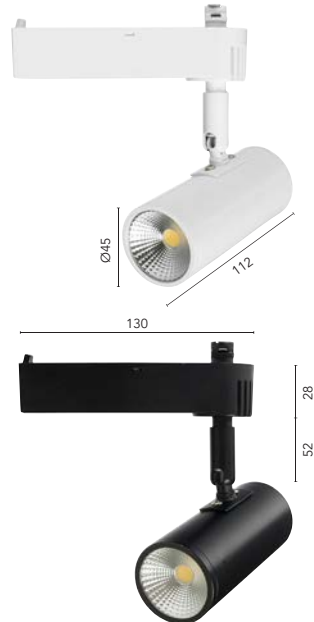

MODEL NO.	WATTAGE (W)	LUMENS	LUMENS PER WATT	COLOUR TEMP (K)	COLOUR
19276/05	9	700	77	4200	White
19276/06	9	700	77	4200	Black