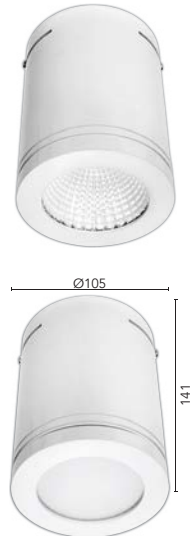

MODEL NO.	WATTAGE (w)	LUMENS OPAQUE	LUMENS CLEAR	COLOUR
18572/05	13	750	800	White