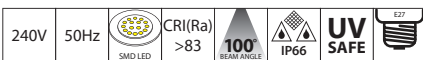

LED PAR38

REFLECTOR GLOBE