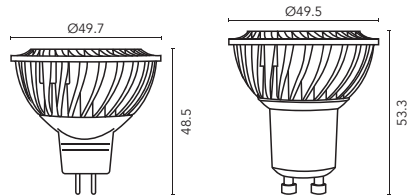

Lifespan:
Up to 10,000 hours[†]

Brilliant's MR16 & GU10 LED Globes are an excellent cost efficient and energy saving, lighting option. Our 5 watt globes give an output of 380 to 430 lumens, with a 60 degree beam spread to light up your room. Available in either a soft and inviting warm white or crisp and clear cool white.

LED globes are an ideal retro-fit solution as they can consume up to 85% less power. With an average life of 10,000 hours, they are long lasting and save you money, because you will buy replacements less often. When turned on, LED's achieve full brightness in microseconds and radiate very little heat, so they do not cause damage to sensitive objects or fabrics.