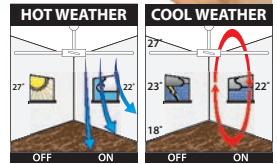

# BAHAMA

52" CEILING DC FAN

**INCLUDES REMOTE**

240V	32W	18W 800lm	4000K COOL WHITE	SMD LED	UV STABLE <b>ABS</b> BLADES	17° MAX		
		MOTOR		LED LIGHT				

- Size : 52" (1320mm)
- Motor : 32W DC Motor
- Construction : Metal Body and Canopy
- Blades : 3 x Moulded ABS
- Blade Pitch : 14 degree
- Light Model : 18W 800 Lumen LED Array 4000K
- Ceiling Rake : 17 degree max
- Control : Remote (5-speed) with reverse function and timer
- Warranty : 2 year In-Home + additional 3 years on the motor