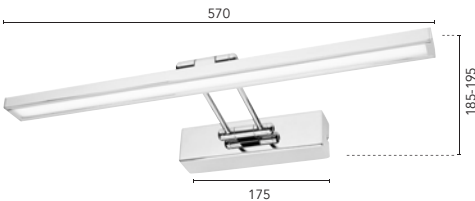

240V	12W w/driver	SMD LED	4000°K COOL WHITE	CRI(Ra) >83	INDOOR ONLY

- Sleek and minimalistic vanity light.
- Modern chrome finish.
- Specifically designed for use in bathrooms, kitchens, laundries or powder-rooms.
- Adjustable angle head and arm.
- Non-dimmable high lumen integrated LED array.
- Acrylic diffuser to minimise shadows whilst providing ample light.
- 3 Year Warranty.