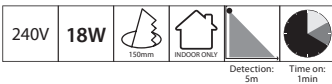

SENSA-FLOW

SQUARE WALL/WINDOW EXHAUST FAN WITH PIR SENSOR

Square design wall or window exhaust fan.

FEATURES

- P.I.R. Motion Sensor.
- Subsequent/new movement will restart the ON time (1 minute).
- Integrated fly-proof net.
- Ball bearing motor.
- Quiet operation.
- Mounting kit included.
- Fastening ring for window installation.
- Removable backdraft shutter.
- Includes 40cm 2-wire lead for hardwired installation.
- 3 Year Replacement Warranty.