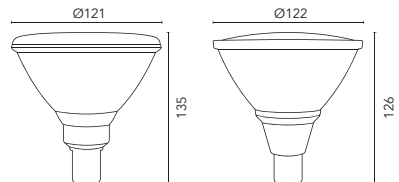

MODEL NO.	WATTAGE (W)	LUMENS (lm)	COLOUR TEMP	BASE	DIMMABLE	SIZE
19408	10	850	4200K Cool White	E27 Screw	No	Ø121 x 135mm
18486	13	1050	4000K Cool White	E27 Screw	No	Ø122 x 126mm

* Replacement wattages and lumens are approximates and are to be used as a guide only.

† Relates to LED life - actual life may vary depending on individual circumstances. Hours of life corresponds to approximately 6 hours of use per day.