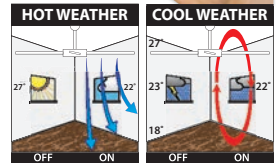

WING

50" CEILING FAN WITH LIGHT

**INCLUDES
REMOTE**

240V	90W	15W 900lm	4200K COOL WHITE			UV STABLE ABS BLADES		
MOTOR		LIGHT						

- Size : 50" (1270mm)
- Motor : 90W AC Motor
- Construction : Metal Canopy
- Blades : 3 x Durable Moulded ABS Plastic
- Ceiling Rake : 15 degree max
- Light : 15W 900 Lumen LED Array
- Control : Remote control
- Fan does not feature a reverse function
- Warranty : 2 year In-Home + additional 3 years on the motor

Comes with integrated light kit.
Can be installed in indoor locations around the home.
See installation conditions on page 75 for full details.

MODEL NO.	COLOURS	PRODUCT
19677/05	White	Fan w/Light
19677/62	Mahogany Timber-Look	

SPEED	POWER	RPM	AIRFLOW
HIGH	90W	180	12197m³/hr
MEDIUM	59W	148	9385m³/hr
LOW	24W	84	4614m³/hr