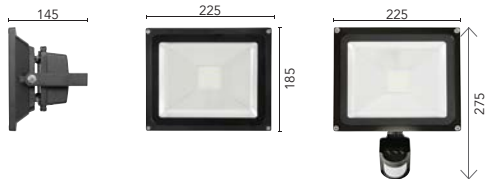

MODEL NO.	WATTAGE (w)	COLOUR TEMP (°K)	LUMENS (lm)	SENSOR
19665/06	20	4200	2000	NO
19667/06	20	4200	2000	YES
19668/06	30	4200	3000	NO
19669/06	30	4200	3000	YES
19670/06	50	4200	5000	NO
19671/06	50	4200	5000	YES