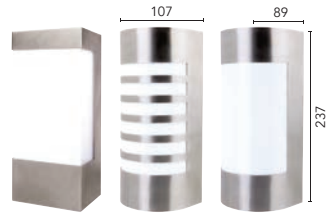

MODEL NO.	COLOUR	PRODUCT
18039/16	Stainless Steel (304)	Rectangular Wall
18040/16	Stainless Steel (304)	Grill Wall
18041/16	Stainless Steel (304)	Curve Wall