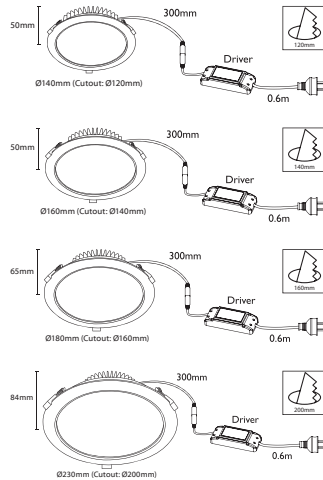

MAIN APPLICATIONS

All interior domestic and commercial rooms.

MODEL NO.	WATTAGE (W)	LUMENS @ 3000K (LM)	LUMENS @ 4200K (LM)	LUMENS @ 6500K (LM)	CUT-OUT (MM)	FITTING COLOUR
19761/05	13	820	920	820	120	White
19762/05	15	1150	1300	1150	140	White
19763/05	18	1300	1500	1300	160	White
19764/05	24	1800	2000	1800	200	White