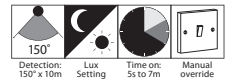

HUNTER-III

LED FLOODLIGHTS

240V	11W 750lm	22W 1500lm	4200K COOL WHITE		
	1 Light	2 Light			

- Modern LED floodlight.
- Ultra bright and long-life 11W COB LED Chip.
- Produces 750 lumens per head.
- Made from durable diecast aluminium.
- Fully adjustable heads.
- IP44 Weatherproof rated.
- 2 Year Warranty.

MODEL NO.	WATTAGE (w)	COLOUR TEMP (°K)	LUMENS (lm)	SENSOR
19239/05	1 x 11	4200	750	NO
19239/06	1 x 11	4200	750	NO
19239/13	1 x 11	4200	750	NO
19975/05	1 x 11	4200	750	YES
19975/06	1 x 11	4200	750	YES
19975/13	1 x 11	4200	750	YES
19242/05	2 x 11	4200	1500	NO
19242/06	2 x 11	4200	1500	NO
19242/13	2 x 11	4200	1500	NO
19245/05	2 x 11	4200	1500	YES
19245/06	2 x 11	4200	1500	YES
19245/13	2 x 11	4200	1500	YES