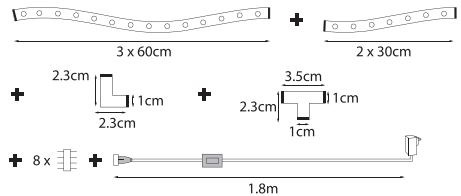

MODEL NO.	LENGTH (M)	WATTS PER METRE (W/M)	LUMENS PER METRE (lm/M)	STRIP ONLY IP RATING	COLOUR
17558/01	2.4	5	400	IP65	Warm White
17559/01	2.4	5	430	IP65	Cool White