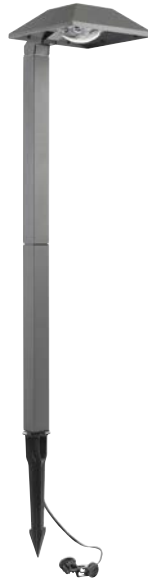

SOMERSET

12V LED PATH LIGHT

12V	DIY EASY INSTALLATION	2W	SMD LED	WARM WHITE	IP44

- Classic outdoor path light.
- Heavy-duty stake for quick and easy installation.
- Durable full-metal construction powder coated.
- Energy saving LED.
- Includes 30cm 18 0.8mm AWG wire and easy-to-use quick-clip connector.
- 2W/150lm Warm White.
- IP44 weather resistance.
- 12V AC/DC.
- 1 year warranty.
- Requires 12V LED transformer & power cable (sold separately).