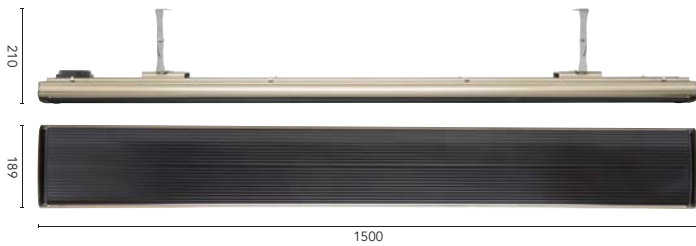

2400W Dimensions