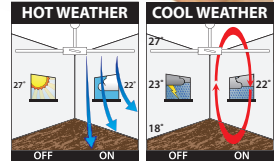

## 52" CEILING DC FAN

**INCLUDES REMOTE**

240V	37W	24W 1600lm	3000K 4200K 6500K			PLYWOOD BLADES			
MOTOR		LED LIGHT							

- Size : 52" (1320mm)
- Motor : 37W DC Motor
- Construction : Diecast Aluminium Body and Canopy
- Blades : 4 x Painted Plywood
- Blade Pitch : 11 degree
- Light : 24W 1600 Lumen LED Array Switchable between 3000K, 4200K & 6500K
- Ceiling Rake : 14 degree max
- Control : Remote (5-speed) with reverse function and timer
- Warranty : 2 year In-Home + additional 3 years on the motor