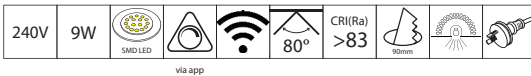

SPECTRUM

SMART RGB LED DOWNLIGHT

via app

Colourful: With 16 million colours to choose from, you can adjust the Spectrum downlight to suit every activity and mood. Play music on your phone and sync the colour changes to your favourite tune.

Convenient: Control multiple downlights in a room or in separate rooms within the range*.

Smart: Turn the light on and off at any time by programming each downlight or group of up to five lights. Pre-program downlight to turn on/off even if you are away (on holiday).

Simple: Download the free Spectrum Pro app, pair and start playing.

FEATURES

- Colour changing RGB.
- Rated for IC Abutted and Covered usage to allow for covering with thermal insulation.
- Control up to 5 lights.
- Timer and grouping functions.
- Pair with free Spectrum Pro app.
- SAA approved with integrated dimmable LED driver.
- 0.8m flex & plug fitted.
- 3 Year Warranty.

MAIN APPLICATIONS

- All interior residential rooms.