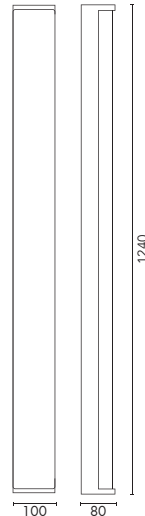

MODEL NO.	COLOURS	DESCRIPTION
19898/05	White	Emergency Model
19994/05	White	Non-Emergency Model