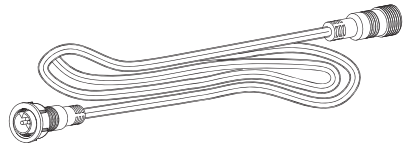

10m

LOW VOLTAGE GARDEN LIGHT CABLE 2 WAY SPLITTER

- Standard duty 22AWG 30cm.
- With one male & two female connectors.