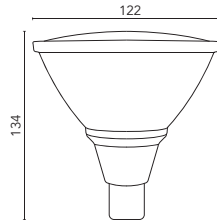

MODEL NO.	WATTAGE (W)	LUMENS (lm)	COLOUR	BASE	DIMMABLE	CRI (Ra)	SIZE
19705/01	15W	150	Red	E27 SCREW	NO	≤51	Ø122 x 134mm
19705/02	15W	1050	Yellow	E27 SCREW	NO	≤59	Ø122 x 134mm
19705/03	15W	60	Blue	E27 SCREW	NO	≤10	Ø122 x 134mm
19705/04	15W	250	Green	E27 SCREW	NO	≤12	Ø122 x 134mm

* Actual life may vary depending on individual circumstances. Hours of life corresponds to approximately 6 hours of use per day.