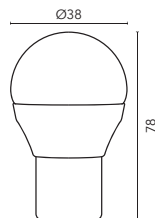

MODEL NO.	WATTAGE (W)	LUMENS (lm)	COLOUR TEMP	BASE	DIMMABLE^Δ	SIZE
18880	3	250	3000K Warm White	B15 Small Bayonet	No	Ø38 x 78mm
18549	3	250	3000K Warm White	E14 Small Screw	No	Ø38 x 78mm
18551	3	250	3000K Warm White	B22 Bayonet	No	Ø38 x 78mm
18550	3	250	3000K Warm White	E27 Screw	No	Ø38 x 78mm

^Δ Replacement wattages and lumens are approximates and are to be used as a guide only.

[†] Actual life may vary depending on individual circumstances. Hours of life corresponds to approximately 6 hours of use per day.