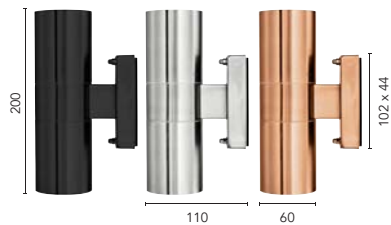

- Modern round design.
- IP44 Weather resistant rated.
- 304 stainless steel, copper stainless steel and marine grade 316 stainless steel finishes.
- Supplied with 4W 300 Lumen 3000K LED globes.
- 12 Month Warranty.