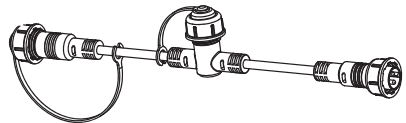

## LOW VOLTAGE GARDEN LIGHT CABLE 2 WAY SPLITTER

- Standard duty 22AWG 30cm.
- With one male & two female connectors.

30

MODEL NO.	LENGTH	PRODUCT	IMAGE
19918/06	10M	Cable	A
19919/06	30cm	2-Way Splitter Cable	B