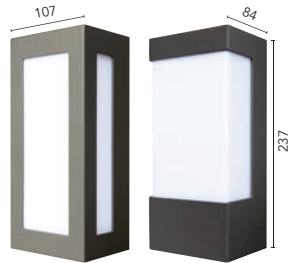

MODEL NO.	COLOUR	PRODUCT
18048/51	Charcoal	Lantern
18049/51	Charcoal	Wall