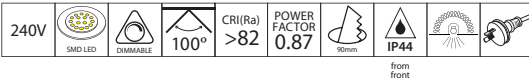

## LED DOWNLIGHT

CHANGE THE LOOK  
IN BLACK,  
BRUSHED NICKEL  
& MATT WHITE  
TRIMS SOLD SEPARATELY

Orion is a slim and compact trade quality downlight.