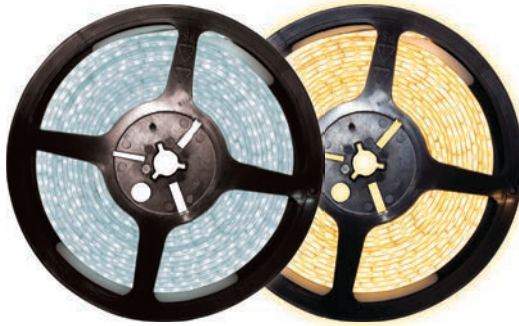

LED STRIP LIGHT KIT

5M & 10M ROLLS

FEATURES

- Do-It-Yourself installation.
- 60 LEDs per metre.
- Extra low voltage driver included with flex & plug.
- Pre-fitted with 3M™ self adhesive tape.
- Inline switch.
- Cuttable every 5cm or every 3 LEDs.
- Available in Warm White or Cool White.
- Comes in 5m or 10m Rolls.
- Supplied with 4 link cables.
- 1 Year Warranty.