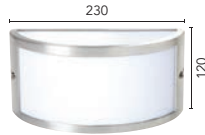

MODEL NO.	COLOUR	PRODUCT
17956/20	Brushed Aluminium	Wall