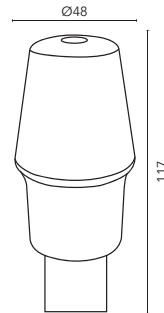

MODEL NO.	WATTAGE (W)	LUMENS (lm)	COLOUR TEMP	BASE	DIMMABLE	BEAM ANGLE	SIZE
19252	6	360	3000K Warm White	B22	YES	180°	Ø48 x 117mm
19253	6	360	3000K Warm White	E27	YES	180°	Ø48 x 117mm

* Relates to LED life - actual life may vary depending on individual circumstances. Hours of life corresponds to approximately 6 hours of use per day.