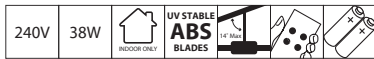

CONCORDE

60" CEILING DC FAN