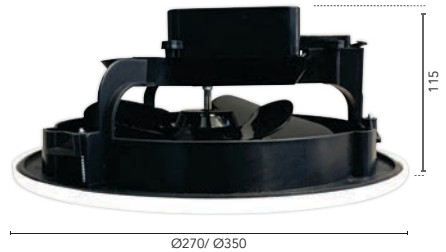

### FEATURES

- High velocity exhaust fan.
- Ball bearing motor.
- Easy installation clamps to secure fan into place.
- Removable grille for easy cleaning.
- Fitted with Australian approved plug and lead.
- Requires a switched surface socket for DIY installation.
- 3 Year Replacement Warranty.