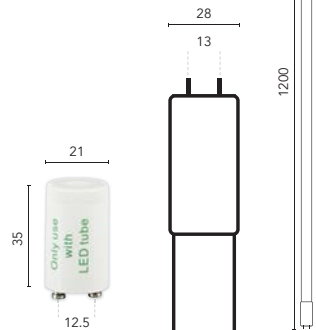

MODEL NO.	WATTAGE (w)	LUMENS (lm)	COLOUR TEMP	BASE	DIMMABLE	STARTER LINK SUPPLIED	REPLACES FLUORESCENT	SIZE
18533	18	1690	4200K Cool White	G13	No	Yes	36W* 3350 Lumens*	Ø28 x 1200mm
18534	18	1750	6500K Daylight	G13	No	Yes	36W* 3350 Lumens*	Ø28 x 1200mm

* Replacement wattages and lumens are approximates and are to be used as a guide only.

† Relates to LED life - actual life may vary depending on individual circumstances. Hours of life corresponds to approximately 6 hours of use per day. Please note: Only suitable with iron-core magnetic ballast. DO NOT USE with electronic ballast. Ensure conventional starter is removed and replaced with LED starter link, supplied in box.