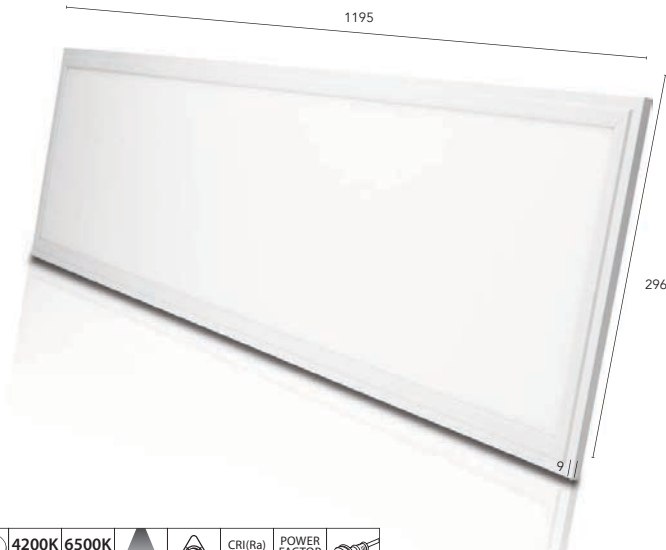

LED PANEL LIGHTING

240V	40W	SMD LED	4200K COOL WHITE	6500K DAY LIGHT	120° BEAM ANGLE	NON-DIMMABLE	CRI(Ra) >81	POWER FACTOR 0.97	

LED light panels are a cutting edge solution in the lighting industry and are considered to be a revolutionary replacement for traditional fluorescent tubes. Our LED light panels use a high brightness quality LED chip modules as a light source which consume up to 70% less energy and can last up to ten times longer than conventional fluorescent tubes. Designed for hotels, office, meeting room, home interior and school classrooms.

FEATURES

- Designed to fit standard T-Bar ceilings.
- Available with or without a surface mount and suspension kits in the box.
- Each panel uses SMD strip technology, which allows greater energy efficiencies and weight savings.
- High grade aluminium, with white powder coated finish.
- Long lasting up to 30,000 hours.
- SAA approved LED driver and flex & plug.
- High efficient and uniform light output.
- 3 Year Warranty.

APPROVALS

VEET (ESC)	44194
ESS (IPART)	99103S15-S0KEAD

BENEFITS

- Instant start, no re-strike delays
- Easy-installation for fast retro-fitting.
- Improved illumination quality

ACCESSORIES KIT

- Suspension Option
- Codes:19069/05 (4200K) and 19070/05 (6500K)

ACCESSORIES KIT:

- Surface Mount Option
- Codes:19069/05 (4200K) and 19070/05 (6500K)

RECESSED PLASTER KIT ONLY

- Code:19625/05

MODEL NO.	WATTAGE (w)	LUMENS (lm)	COLOUR TEMP	FITTING COLOUR	OTHER
19250/05	40	3100	4200K	White	Panel only
19069/05	40	3100	4200K	White	With suspension kit and surface mount accessories
19251/05	40	3200	6500K	White	Panel only
19070/05	40	3200	6500K	White	With suspension kit and surface mount accessories
19625/05	NA	NA	NA	White	Recessed plaster kit only