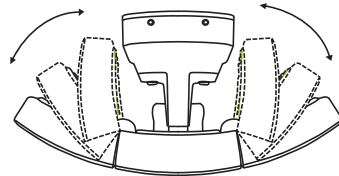

New modern design security light made from durable diecast aluminium. Features a distinct tri-head design that allows you to direct light from 180 degrees up to 270 degrees.

**Features:**

- 1 x 36 2835 LED Array, 2 x 12 2835 LED Arrays.
- Up to 270 degree adjustable light beam.
- Dual Illumination (2 light levels).
- Low light level adjustable (0% - 50%).
- Automatic illumination at dusk low light level.
- Automatic high level light activation when sensor is triggered.
- Additional sensor under fitting for closer detection.
- 2 Year Warranty.