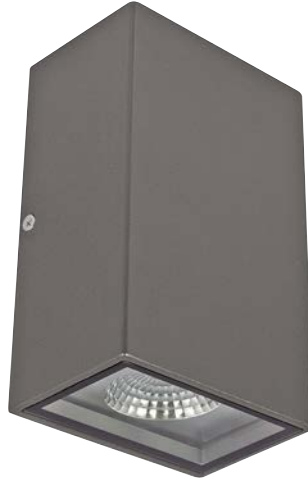

VERNIER-II

COB LED UP/DOWN WALL LIGHT

240V	9W	3000K WARM WHITE	500 TOTAL LUMENS	COB LED	IP54

- Modern rectangular exterior.
- Powdercoated diecast aluminium construction.
- Tempered glass lens.
- 2 x "Chip On Board" LED light sources.
- Total of 500 lumens.
- IP54 weatherproof rated.
- 2 Year Warranty.