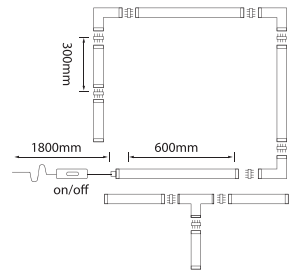

MODEL NO.	LENGTH (M)	WATTS PER METRE (W/M)	LUMENS PER METRE (lm/M)	STRIP ONLY IP RATING	COLOUR
17558/01	2.4	5	400	IP65	Warm White
17559/01	2.4	5	430	IP65	Cool White