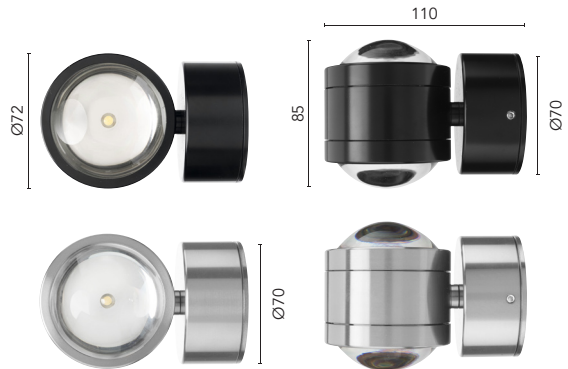

- Modern LED up/down wall lights.
- Anodised aluminium construction.
- Energy saving integrated LED.
- IP65 weather-resistant rated.
- 2 Year Warranty.