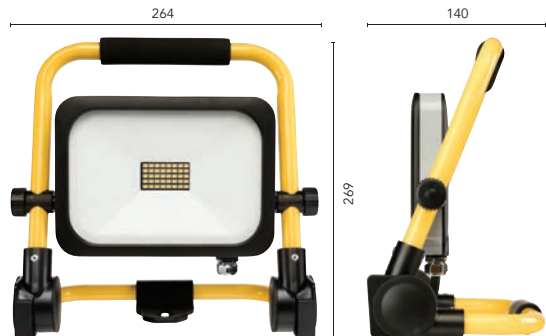

## TWIN LED WORKLIGHT WITH TRIPOD

240V	40W 3600lm	SMD LED	COOL WHITE	CRI: >80	IP54	3.0m	
------	---------------	---------	------------	----------	------	------	--

- Portable rugged design tripod worklight.
- Durable diecast aluminium light sources with steel tripod/stand.
- Energy saving SMD LED.
- Super bright 2 x 20W/1800lm light sources.
- Convenient head tilt.
- Swivel tripod for maximum light coverage.
- 1.6m telescopic tripod.
- IP54 Weather-resistant rated.
- 3m Power Cord and 3-Pin plug.
- Weight: 4.76kg.
- 3-Year Warranty.

## FOLDABLE LED WORKLIGHT

240V	20W 1800lm	SMD LED	COOL WHITE	CRI: >80	IP54	1.5m	
------	---------------	---------	---------------	-------------	------	------	--

- Portable slim design worklight.
- Folds flat for easy storage.
- Durable diecast aluminium construction light.
- Energy saving SMD LED.
- Super bright 20W/1800lm light source.
- Comfortable foam wrapped handle.
- Easy adjustable lighting angle.
- Lockable mechanism.
- IP54 Weather-resistant rated.
- 1.5m Power Cord and 3-pin plug.
- Weight: 1.4kg.
- 3-Year Warranty.