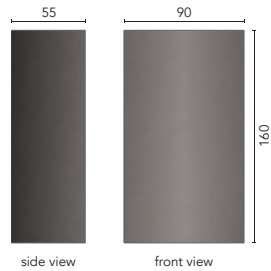

MODEL NO.	COLOUR	PRODUCT
19674/51	Charcoal	Wall