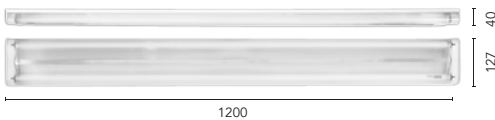

MODEL NO.	WATTAGE (w)	COLOUR TEMP (°K)	LUMENS (lm)	BEAM ANGLE (degrees)	TA (°C)	TC (°C)	COLOUR
100421/05	2x28	4000K	3200	120	0...50	65	White