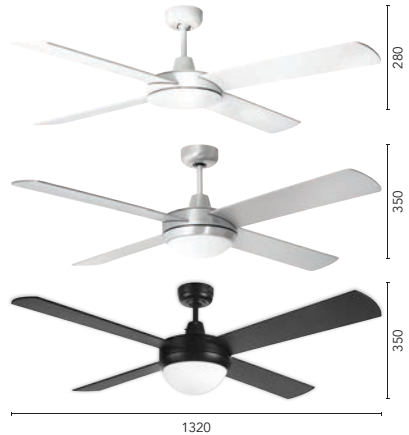

MODEL NO.	COLOURS	PRODUCT
99983/05	White	Fan only
99983/06	Black	
99983/13	Brushed Aluminium	
99983/14	Oil-Rubbed Bronze	
99988/05	White	Fan w/B22 light
99988/06	Black	
99988/13	Brushed Aluminium	
99988/14	Oil-Rubbed Bronze	
19376/05	White	Fan w/3000K LED light
19376/13	Brushed Aluminium	
17899/05	White	Fan w/4200K LED light
17899/13	Brushed Aluminium	

SPEED	POWER	RPM	AIRFLOW
HIGH	54W	188	10450m³/hr
MEDIUM	21W	116	6500m³/hr
LOW	12W	73	4250m³/hr