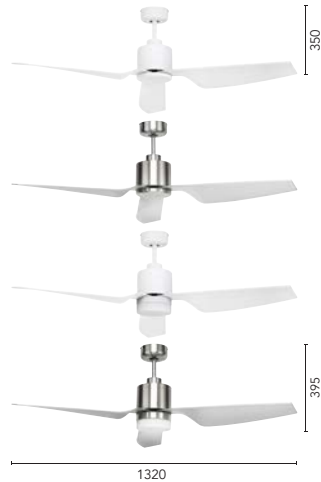

- Size : 52" (1320mm)
- Motor : 35W DC Motor
- Construction : Metal Body and Canopy
- Blades : 3 x Durable ABS blades
- Blade Pitch : 22 degree
- Ceiling Rake : 32 degree max
- Light : 15W 1000 Lumen 3500K LED Array
- Control : Remote (6-speed) with reverse function & natural wind function
- Warranty : 2 year In-Home + additional 3 years on the motor

Brilliant's All-Seasons technology for use all year round. Can be installed indoors or enclosed alfresco area not exposed to the weather. See installation conditions on page 75 for full details.