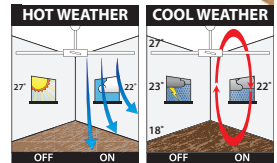

240V	35W	12W 750lm	4200K COOL WHITE		ALUMINIUM BLADES			
MOTOR		LED LIGHT KIT						

- Size : 52" (1320mm)
- Motor : 35W DC Motor
- Construction : Steel Body and Canopy
- Blades : 3 x Durable Aluminum
- Blade Pitch : 12 degree
- Light : Adaptable light kit
- Ceiling Rake : 15 degree max
- Control : Remote (6-speed) with reverse function
- Warranty : 2 year In-Home + additional 3 years on the motor