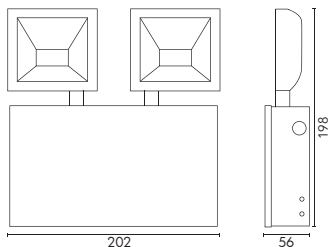

For classification and spacing distances, see table on page 41.

MODEL NO.	COLOURS	DESCRIPTION
19890/05	White	Emergency Model