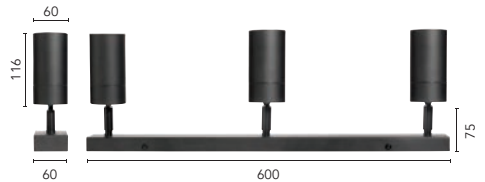

MODEL NO.	DESIGN	FITTING COLOUR
19396/16	2 Light Plate	Stainless Steel 304
19397/16	2 Light & Sensor	Stainless Steel 304
17531/06	2 Light Bar	Black
17531/16	2 Light Bar	Stainless Steel 304
19403/16	2 Light Bar	Stainless Steel 316
17532/06	3 Light Bar	Black
17532/16	3 Light Bar	Stainless Steel 304
19404/16	3 Light Bar	Stainless Steel 316