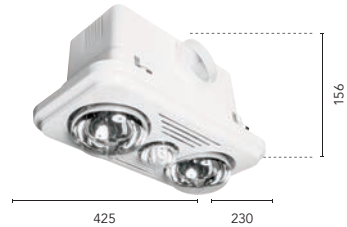

### FEATURES

- LIGHT: High lumen LED reflector globe.
- HEAT: 275W infra-red heat globes.
- EXHAUST: Powerful exhaust fan.
- This unit is fitted with a thermostat switch that will automatically turn on if the internal temperature exceeds 80°C.
- 3 Year Replacement Warranty.
- Includes wall switch, 1.5m x 100mm diameter ducting and exterior vent.