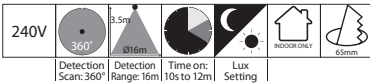

EYE 360° MICROWAVE

RECESSED MICROWAVE SECURITY SENSOR

- Automatically activated by motion and light level.
- Ceiling recessed mount.
- Wide detection area, up to 16m in diameter.
- Motion can be detected through plastic, glass and thin non-metal materials.
- Adjustable time, lux level and detection area.
- Reliable 3-wire design.
- Indoor use only.
- HF system : 5.8GHz
- Installation height : 1.5-3.5m
- Lux control level : 3-2000LUX (adjustable)
- Max Load : 1200W Incandescent Lamp
  300W Fluorescent Lamp
  150W LED Lamp
- 2 Year Warranty.