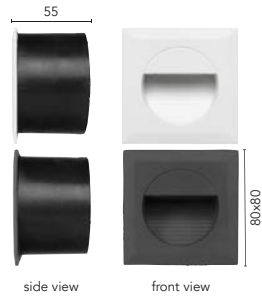

MODEL NO.	WATTAGE (W)	LUMENS (lm)	COLOUR	PRODUCT
19696/05	1.2	40	White	Step light
19696/51	1.2	20	Charcoal	Step light