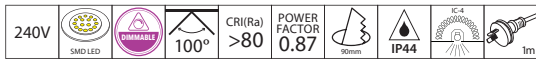

DELTA PLUS

COLOUR TEMPERATURE CHANGING DOWNLIGHT

FEATURES

- Includes colour change switch and toggle feature via wall switch.
- 7 configurations in 1.
- Switchable between Warm White (3000K), Cool White (4200K) & Daylight (6500K).
- Rated for IC-4 Abutted and Covered usage to allow for covering with thermal insulation.
- Fixed head downlight.
- Moulded plastic body.
- Includes two fascia rings in the box (White & Silver).
- Wide 100 degree beam angle.
- High efficiency LED SMD Array.
- SAA approved with integrated dimmable LED driver.
- Long lasting up to 30,000 hours¹.
- 1m flex & plug fitted.
- IP44 (front only).
- 3 Year Warranty.