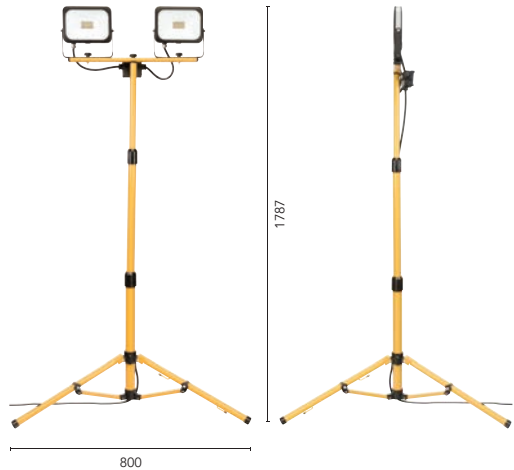

## FOLDABLE LED WORKLIGHT

240V	11W 950lm	COB LED	4000K COOL WHITE	CRI(Ra) >80	IP54		
------	--------------	---------	------------------------	----------------	------	--	--

Made from durable lightweight powdercoated aluminium with a robust steel stand.

- Super bright COB LED worklight.
- Fully collapsible.
- Easy to carry and store.
- Lockable stand.
- IP54 Weather-resistant rated.
- 1.8m Power Cord.
- Weight: 1.1kg.
- 3 Year Warranty.

## TWIN LED WORKLIGHT WITH TRIPOD

240V	40W 3600lm	SMD LED	COOL WHITE	CRI: >80	IP54	3.0m	
------	---------------	---------	------------	----------	------	------	--

- Portable rugged design tripod worklight.
- Durable diecast aluminium light sources with steel tripod/stand.
- Energy saving SMD LED.
- Super bright 2 x 20W/1800lm light sources.
- Convenient head tilt.
- Swivel tripod for maximum light coverage.
- 1.6m telescopic tripod.
- IP54 Weather-resistant rated.
- 3m Power Cord and 3-Pin plug.
- Weight: 4.76kg.
- 3-Year Warranty.