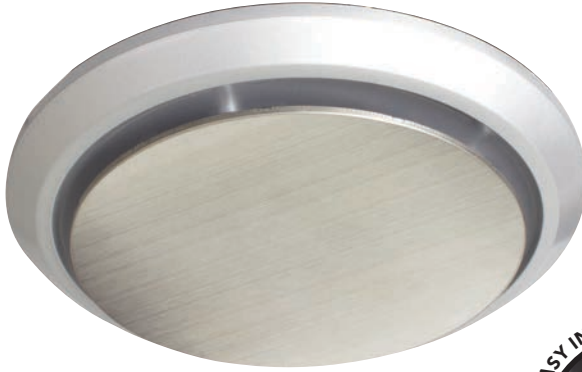

TALON

ROUND EXHAUST FAN

240V	DIY GET IT INSTALLED	25W max		28W max					
		FAN 18255		FAN 18190					

Round design exhaust fan with removable cover

FEATURES

- High velocity exhaust fan.
- Easy installation clamps to secure fan into place.
- 150mm side exhaust duct.
- IPX4 water-resistant rating.
- Removable facia for easy cleaning.
- Exhaust damper to prevent drafts.
- Requires a switched surface socket for DIY installation.
- 3 Year Replacement Warranty.