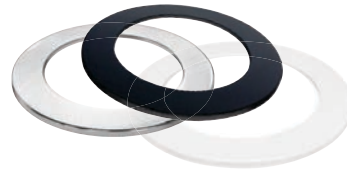

MAIN APPLICATIONS

All interior residential rooms.

CHANGE THE LOOK

BLACK, BRUSHED NICKEL AND WHITE TRIMS SOLD SEPARATELY

MODEL NO.	WATTAGE (w)	LUMENS @3000K (lm)	LUMENS @4200K (lm)	LUMENS @6500K (lm)	BLACK FACIA RING ONLY	BRUSHED NICKEL FACIA RING ONLY	MATT WHITE FACIA RING ONLY
19769/05	8	780	820	800	19598/06	19598/13	19598/35

¹ Actual life may vary depending on individual circumstances.