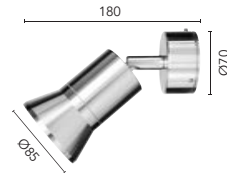

MODEL NO.	DESIGN	FITTING COLOUR
19683/20	Adjustable	Anodised Aluminium
19684/20	Up/Down	Anodised Aluminium
19685/20	Twin Adjustable	Anodised Aluminium