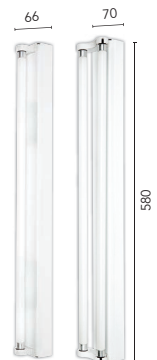

MODEL NO.	WATTAGE (w)	LUMENS (lm)	LUMENS/W
18891	1 x 14	880	63
18889	2 x 14	1845	65