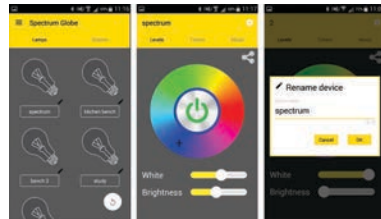

Scan QR code or go to App Store and Google Play to download the free Spectrum Pro app to your smart phone.

MODEL NO.	WATTAGE (w)	LUMENS @2700K (lm)	LUMENS @4200K (lm)	LUMENS @6000K (lm)
19673/05	9	680	720	700

* Typical range 15m+ (varies depending on the environment) Requires: iOS system: 7.0 or later. Compatible with iPhone, iPad and iPod touch. Android devices that support Bluetooth 4.0 with 4.3 or above system version. Smartphone is not included and is used for illustration purposes only.