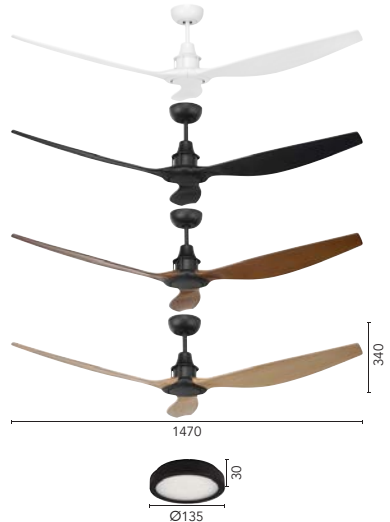

MODEL NO.	COLOURS	PRODUCT
20067/05	White	Fan only
20067/06	Matt Black	
20067/62	Mahogany/Matt Black	
20067/65	Maple/Matt Black	
20071/05	White	Light kit only
20071/06	Matt Black	

SPEED	POWER	RPM	AIRFLOW
VI	30W	185	11572m³/hr
V	11W	112	7526m³/hr
IV	8W	97	6463m³/hr
III	6W	80	5027m³/hr
II	5W	65	4086m³/hr
I	4W	51	2688m³/hr