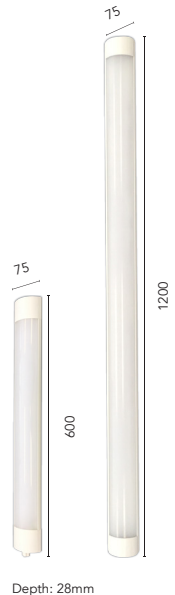

APPLICATIONS

General commercial interiors, corridors, warehousing, garage and indoor storage areas.