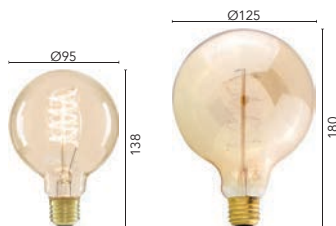

**G95/G125:** Edison inspired globes are a fantastic designer feature bulb for large fittings where you can see the bulb. They will certainly add a special touch of interest to any room. Features an amber coating.