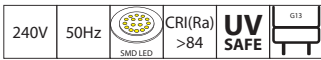

LED T8 TUBE

ACRYLIC

Lifespan:
Up to 20,000 hours[†]

Brilliant's new LED T8 linear tube is an ideal retrofit solution for traditional T8 fluorescent lamps. Offering both high performance and energy efficiency, it is an ideal solution for a wide range of applications. It also features an acrylic diffuser, making it safe for use in commercial kitchens.

Energy Saving

Regular T8 fluorescent lamps consume 36 Watts of power with a further ~9 Watts lost in the magnetic ballast. As a result, total power consumption per lamp is actually around 45 Watts. To the contrary, Brilliant LED tube consumes just 18 Watts in total. Resulting in up to 60% energy savings in some fittings.

Lumen Output

Lumens is a measure of total light output. It is true that the Brilliant LED tube produces less lumens than a modern T8 fluorescent tube. However, regular T8 tubes release their light in all directions (360°). Much of this light is lost in the fitting and to unused parts of the room.

The LED tube only directs its light output downward, where it is actually needed. It has a beam angle of about 140° so it still spreads light throughout the room, but without losing any light to the fixture or ceiling.

APPROVALS (18W only)
VEET (ESC) 3904

MODEL NO.	WATTAGE (w)	LUMENS (lm)	COLOUR TEMP	BASE	DIMMABLE	STARTER LINK SUPPLIED	SIZE
19273	9	900	6500K Daylight	G13	NO	YES	Ø28 x 600mm
18533	18	1690	4200K Cool White	G13	NO	YES	Ø28 x 1200mm
18534	18	1750	6500K Daylight	G13	NO	YES	Ø28 x 1200mm

* Replacement wattages and lumens are approximates and are to be used as a guide only.

[†] Relates to LED life - actual life may vary depending on individual circumstances. Hours of life corresponds to approximately 6 hours of use per day. Please note: Only suitable with iron-core magnetic ballast. DO NOT USE with electronic ballast. Ensure conventional starter is removed and replaced with LED starter link, supplied in box.