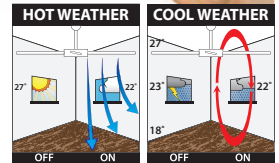

CONCORDE

60" CEILING DC FAN