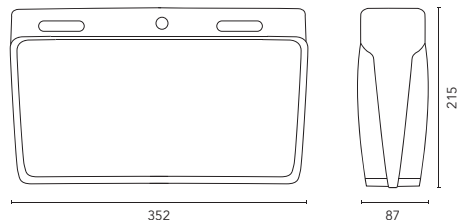

APPLICATIONS

Doorways, stairways, corridors and intersections on an emergency escape route.

For classification and spacing distances, see table on page 41.

MODEL NO.	COLOURS	MAINTAINED LAMP WATTAGE (W)	NON-MAINTAINED LAMP WATTAGE (W)
19874/05	White	2	-
19874/06	Black