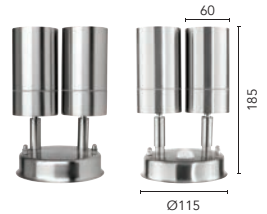

MODEL NO.	DESIGN	FITTING COLOUR
19396/16	2 Light Plate	Stainless Steel 304
19397/16	2 Light & Sensor	Stainless Steel 304
17531/06	2 Light Bar	Black
17531/16	2 Light Bar	Stainless Steel 304
19403/16	2 Light Bar	Stainless Steel 316
17532/06	3 Light Bar	Black
17532/16	3 Light Bar	Stainless Steel 304
19404/16	3 Light Bar	Stainless Steel 316