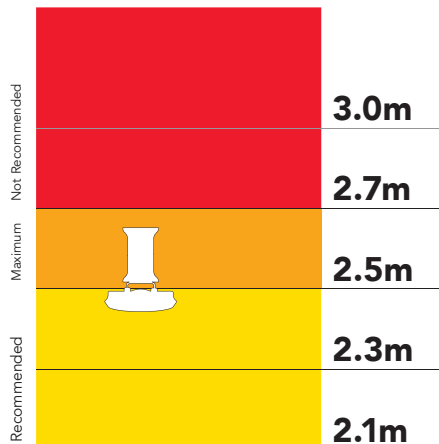

Mounting directly overhead disperses the maximum coverage

Angled mounting from the wall or ceiling is also feasible, yet the heating area will be reduced.

Can be mounted up to 3m in indoor applications. Above figures are based on protected outdoor site