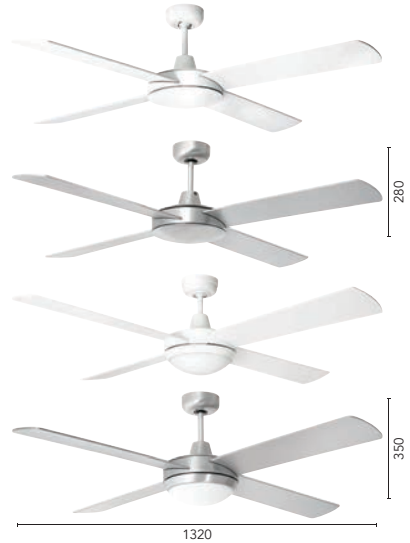

MODEL NO.	COLOURS	PRODUCT
19571/05	White	Fan only
19571/26	Brushed Aluminium	
19573/05	White	Fan with light
19573/26	Brushed Aluminium	

SPEED	POWER	RPM	AIRFLOW
V	37W	243	12503m³/hr
IV	21W	203	10448m³/hr
III	12W	163	7920m³/hr
II	8W	132	6792m³/hr
I	5W	96	4420m³/hr