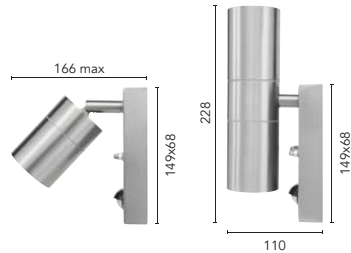

- Modern round design.
- IP44 Weather resistant rated.
- 304 stainless steel, copper stainless steel and marine grade 316 stainless steel finishes.
- Supplied with 4W 300 Lumen 3000K LED globes.
- 12 Month Warranty.