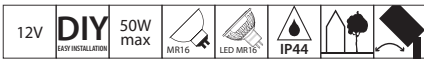

STILETTO

12V GARDEN SPIKE

- Stylish low voltage garden spotlight. Constructed of cast aluminium with a non-corroding polycarbonate spike.
- IP44 Weather-resistant rated.
- Adjustable head.
- 12V 50W MR16 (globe included).
- 2-core 0.9m cable.
- Requires a 12V transformer (not included).
- 1 Year Warranty.

* Note: Junction box for serial connection available separately from retailer.