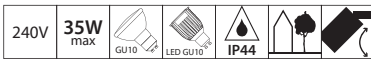

DENVER-II

LED EXTERIOR WALL LIGHT