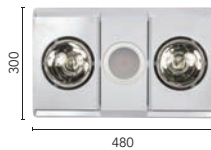

DETAILS		LIGHT				HEAT		EXHAUST				
MODEL NO.	COLOUR	CUT-OUT (mm)	LAMP TYPE	WATT (w)	COLOUR TEMP (K)	WATT (w)	WATT (w)	FAN SIZE (mm)	NOISE (dB)	m³/MIN	m³/HR	L/SEC
18271/05	White	250x430	SMD LED	11	4200	2x275	35	150	≤45	≤8.3	≤500	≤138
18271/11	Silver	250x430	SMD LED	11	4200	2x275	35	150	≤45	≤8.3	≤500	≤138
18273/05	White	270x430	SMD LED	11	4200	4x275	35	150	≤45	≤8.3	≤500	≤138
18273/11	Silver	270x430	SMD LED	11	4200	4x275	35	150	≤45	≤8.3	≤500	≤138