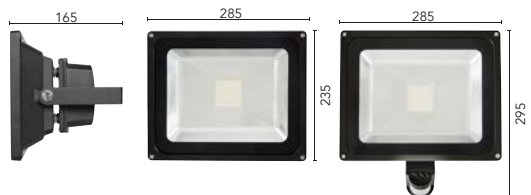

MODEL NO.	WATTAGE (w)	COLOUR TEMP (°K)	LUMENS (lm)	SENSOR
19665/06	20	4200	2000	NO
19667/06	20	4200	2000	YES
19668/06	30	4200	3000	NO
19669/06	30	4200	3000	YES
19670/06	50	4200	5000	NO
19671/06	50	4200	5000	YES