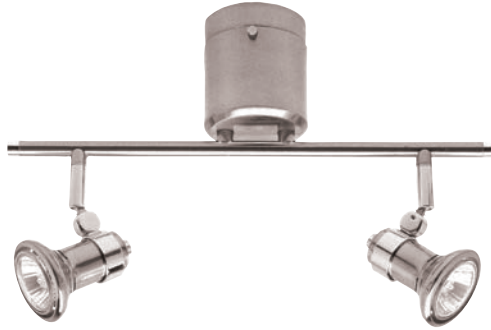

VOGUE

DIY HALOGEN SPOTLIGHT