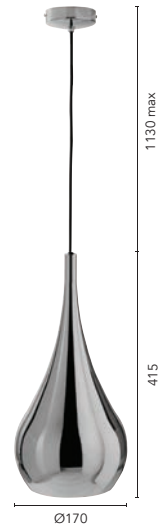

Brilliant recommends use with

Classic
A60 LED

MODEL NO.	COLOURS
100399/05	White
100029/15	Chrome