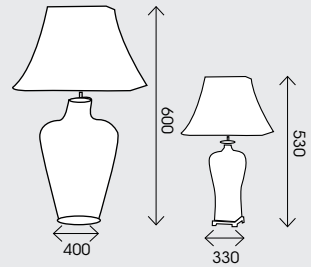

### Nashi 33 Table Lamp

40w E27  
(Globe not included)

Size: D: 330 x 530

### Nashi 40 Table Lamp

60w E27  
(Globe not included)

Size: D: 400 x 600

Colours: Antique brass & dark blue base with taupe shade

### Dono 35 Table Lamp

40w E27  
(Globe not included)

Size: D: 350 x 575

### Dono 40 Table Lamp

60w E27  
(Globe not included)

Size: D: 400 x 770

Colours: Chrome and grey & white floral base with white shade