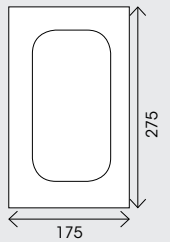

Kerry

Exterior Wall Lamp

Kerry Exterior Wall Lamp

14w E27

(Globe not included)

Size: D: 175 H: 275 P: 60

Colours: 304 stainless steel with frost

Benton

Exterior Bollard

Benton 3 EX Bollard

6w GU10 max 240v

(Globe not included)

Size: D: 90 x 800

Colours: Stainless Steel

LED upgrade available