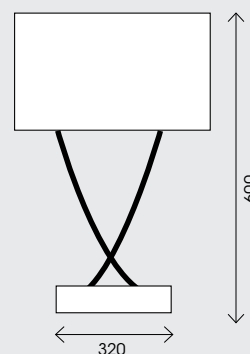

Jasmine

Table Lamps

Jasmine Table Lamp

40w E27

(Globe not included)

Size: D: 320 x 600

Colours: Chrome/grey

Rupert

Table Lamps

Rupert Table Lamp

40w B15 max

Size: D: 150 x 420

Colours: Green, cream or black