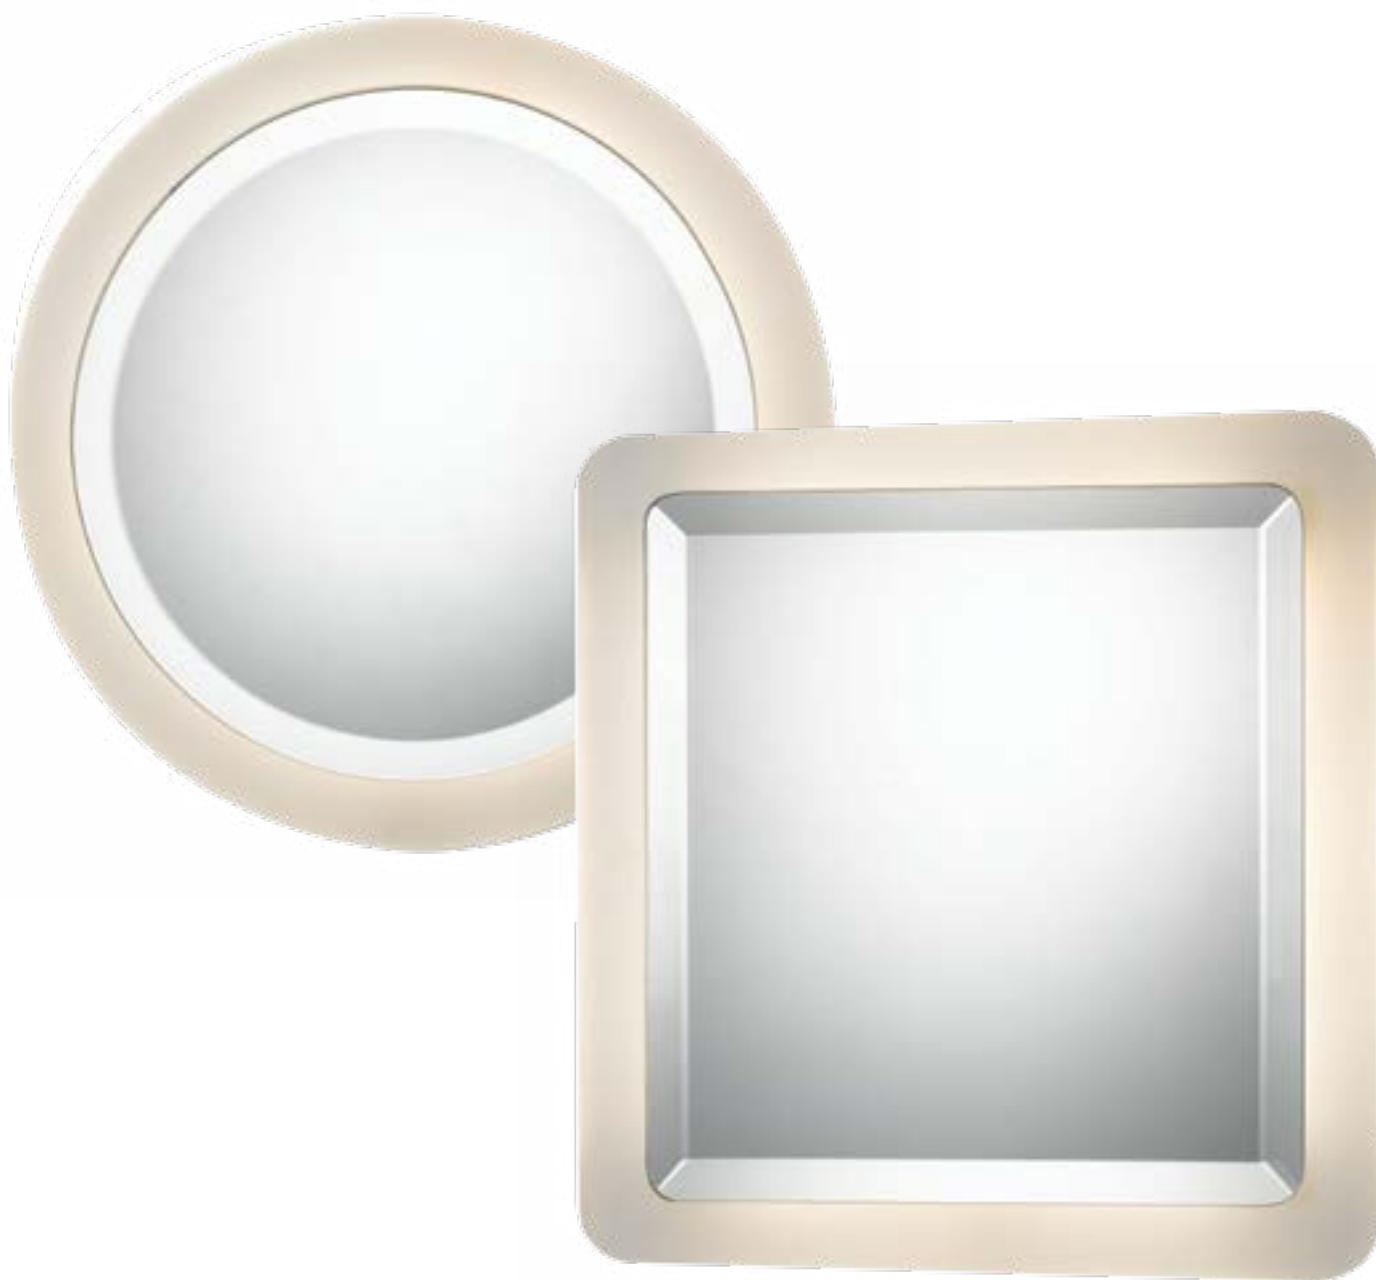

# GROVE

## WALL LAMPS

**Grove Square LED wall lamp**  
**Grove Round LED wall lamp**  
10w LED

**Size:** D: 290

**Colours:** Chrome/frost/3000k - 820LM