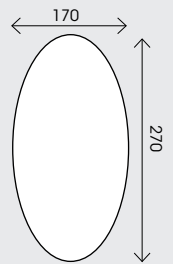

Ethan

Exterior Wall Lamp

Ethan EX Wall Lamp

14w E27max

(globe not included)

Size: D: 170 x 270 x 90

Colours: Black or Silver

Denali

Exterior Wall Lamp

LED

Denali EX Wall Lamp

4w LED 4000k

Size: D: 135 X 57 X 53

Colours: Black or Silver