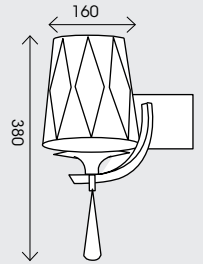

### Chevelle Wall Lamp

1x40w E14 max  
(Globe not included)

Size: D: 160 x 380

Colours: Chrome with crystal  
and silver shade

### Dias LED Wall Lamp

5w 4000k

Size: D: 150 H:95

Colours: Nickel