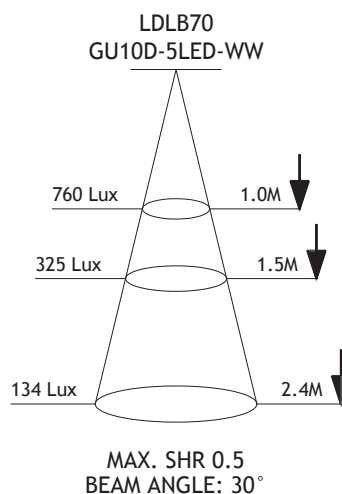

Lens Optimised Downlight

LED
GU10D-5LED-WW
Included

- 68 lm/W • 340 total lm • Dimmable
- 5Watts • 3,000K • CRI>80 • 30° Beam

LED 5 WATT

Dimmable

LDLB70-SC

LDLB70-WH

LDLB70-BL

IC **230V-240V** **5 Watt**

LDLB70

- Affordable dimmable energy efficient LED downlight
- 5 watt equivalent to 35 watt halogen
- Fixed downlight
- Downlight body shaped to prevent fitting of halogen lamps