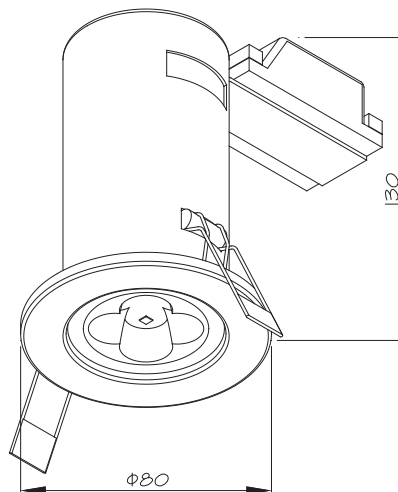

Lens Optimised Downlight

LED
GU10D-5LED-WW
Included

- 68 lm/W • 340 total lm • Dimmable
- 5Watts • 3,000K • CRI>80 • 30° Beam

LED 5 WATT

Dimmable

LDLB70-SC

LDLB70-WH

LDLB70-BL

IC **230V-240V** **5 Watt**

LDLB70

- Affordable dimmable energy efficient LED downlight
- 5 watt equivalent to 35 watt halogen
- Fixed downlight
- Downlight body shaped to prevent fitting of halogen lamps