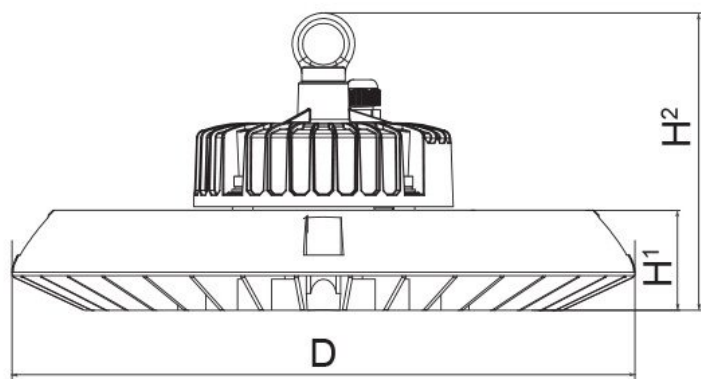

Dimensions