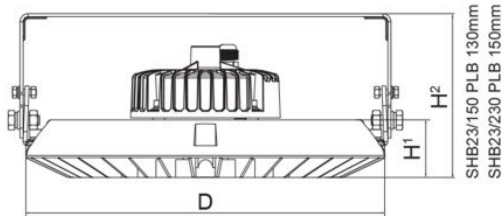

Technical Specification

Model No.	CRI	Body Colour	Dim (mm)	Mass (kg)
SHB23HE/100NDL	80	Black	220(W) x 186(H)	3.3
SHB23HE/150NDL	80	Black	330(W) x 185(H)	3.5
SHB23HE/200DL	80	Black	400(W) x 192(H)	4

Accessories: SHB23/150PCP, SHB23/230PCP Clear polycarbonate diffuser, SHB23/150PFP, SHB23/230PFP Frost polycarbonate diffuser, SHB23/150PPR Prismatic reflector, SHB23/150PMR, SHB23/230PMR Aluminium reflector, SHB23/150PWG, SHB23/230PWG Wire guard

Dimensions

SHB23HE High Bay

Dimensions

Low Bay

Floodlight

Product Images

Accessories