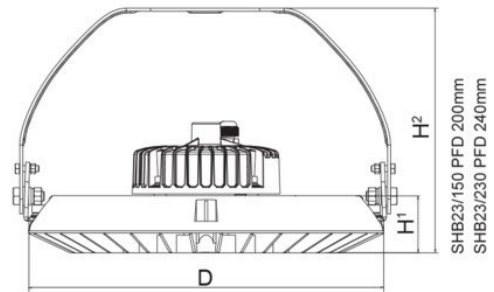

Technical Specification

Model No.	CRI	Body Colour	Dim (mm)	Mass (kg)
SHB23HE/100NDL	80	Black	220(W) x 186(H)	3.3
SHB23HE/150NDL	80	Black	330(W) x 185(H)	3.5
SHB23HE/200DL	80	Black	400(W) x 192(H)	4

Accessories: SHB23/150PCP, SHB23/230PCP Clear polycarbonate diffuser, SHB23/150PFP, SHB23/230PFP Frost polycarbonate diffuser, SHB23/150PPR Prismatic reflector, SHB23/150PMR, SHB23/230PMR Aluminium reflector, SHB23/150PWG, SHB23/230PWG Wire guard

Dimensions

SHB23HE High Bay

Dimensions

Low Bay

Floodlight

Product Images

Accessories