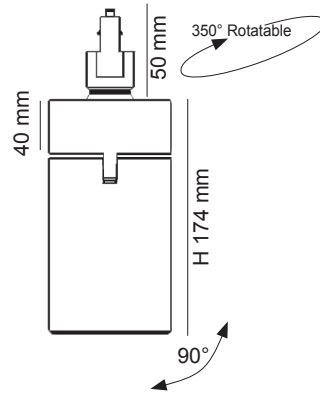

# THREE CIRCUIT LED TRACK LIGHT

### DIMENSIONS

### BEAM ANGLE

- 24° reflector (standard)
- 45° reflector (option)

Model No.	Input	Power	Lumen	CCT	Beam Angle	CRI	Fitting Colour
STR4886WW/WH	240V	30W	2600lm	3000K	24°	>80	White
STR4886WW/BK	240V	30W	2600lm	3000K	24°	>80	Black

**PHOTOMETRIC DATA** Unit: cd, B.A. 24° STR4886WW C0/C180 \_\_\_\_\_ C90/C270 \_\_\_\_\_