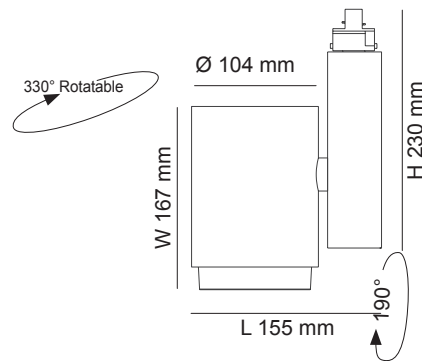

THREE CIRCUIT LED TRACK LIGHT

STR4882 UNIVERSAL II

STR4883 UNIVERSAL III

DIMENSIONS

CONSTRUCTION

- Extruded aluminium body
- Powder coated finish
- Clear tempered glass cover
- High output COB LED chip
- High performance multi-reflector system
- Built-in constant current non-dimmable LED driver

IP RATING

- IP20 suitable for interior use only

BEAM ANGLE

- 36° (standard)
- 24° (option)

Model No.	Input	Power	Lumen	CCT	Beam Angle	CRI	Fitting Colour
STR4882/36 WH WW	240V	36W	3280lm	3000K	36°	>84	White
STR4882/36 BK WW	240V	36W	3280lm	3000K	36°	>84	Black
STR4883WW/WH	240V	36W	3280lm	3000K	36°	>80	White
STR4883WW/BK	240V	36W	3280lm	3000K	36°	>80	Black

PHOTOMETRIC DATA

Unit: cd, C0/C180 —— C90/C270 ——

STR4882/36 WW B.A. 36° 3000K

STR4883WW B.A. 36° 3000K

Specifications above are for reference only and may vary without prior notice