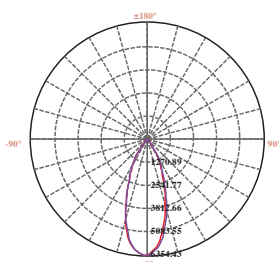

IP RATING

- IP20 suitable for interior use only

BEAM ANGLE

- 36° (standard)
- 24° (option)

Model No.	Input	Power	Lumen	CCT	Beam Angle	CRI	Fitting Colour
STR4882/36 WH WW	240V	36W	3280lm	3000K	36°	>84	White
STR4882/36 BK WW	240V	36W	3280lm	3000K	36°	>84	Black
STR4883WW/WH	240V	36W	3280lm	3000K	36°	>80	White
STR4883WW/BK	240V	36W	3280lm	3000K	36°	>80	Black

PHOTOMETRIC DATA

Unit: cd, C0/C180 —— C90/C270 ——

STR4882/36 WW B.A. 36° 3000K

STR4883WW B.A. 36° 3000K

Specifications above are for reference only and may vary without prior notice