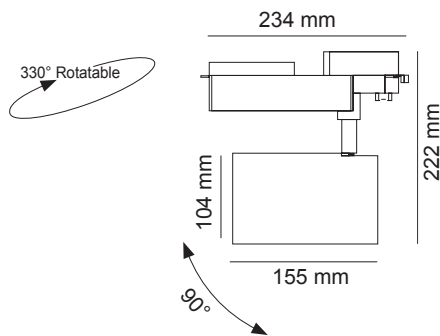

THREE CIRCUIT LED TRACK LIGHT

STR4882 UNIVERSAL II

STR4883 UNIVERSAL III

DIMENSIONS

CONSTRUCTION

- Extruded aluminium body
- Powder coated finish
- Clear tempered glass cover
- High output COB LED chip
- High performance multi-reflector system
- Built-in constant current non-dimmable LED driver

IP RATING

- IP20 suitable for interior use only

BEAM ANGLE

- 36° (standard)
- 24° (option)

Model No.	Input	Power	Lumen	CCT	Beam Angle	CRI	Fitting Colour
STR4882/36 WH WW	240V	36W	3280lm	3000K	36°	>84	White
STR4882/36 BK WW	240V	36W	3280lm	3000K	36°	>84	Black
STR4883WW/WH	240V	36W	3280lm	3000K	36°	>80	White
STR4883WW/BK	240V	36W	3280lm	3000K	36°	>80	Black

PHOTOMETRIC DATA

Unit: cd, C0/C180 —— C90/C270 ——

STR4882/36 WW B.A. 36° 3000K

STR4883WW B.A. 36° 3000K

Specifications above are for reference only and may vary without prior notice