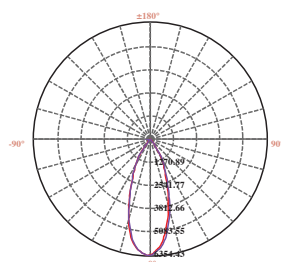

IP RATING

- IP20 suitable for interior use only

BEAM ANGLE

- 36° (standard)
- 24° (option)

Model No.	Input	Power	Lumen	CCT	Beam Angle	CRI	Fitting Colour
STR4882/36 WH WW	240V	36W	3280lm	3000K	36°	>84	White
STR4882/36 BK WW	240V	36W	3280lm	3000K	36°	>84	Black
STR4883WW/WH	240V	36W	3280lm	3000K	36°	>80	White
STR4883WW/BK	240V	36W	3280lm	3000K	36°	>80	Black

PHOTOMETRIC DATA

Unit: cd, C0/C180 —— C90/C270 ——

STR4882/36 WW B.A. 36° 3000K

STR4883WW B.A. 36° 3000K

Specifications above are for reference only and may vary without prior notice