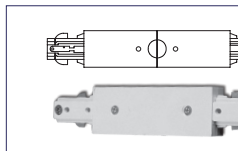

DIMENSIONS

Model No.	Length	Colour
STR4800/1 WH	1 m	White
STR4800/1 SL	1 m	Silver
STR4800/1 BK	1 m	Black
STR4800/2 WH	2 m	White
STR4800/2 SL	2 m	Silver
STR4800/2 BK	2 m	Black

TRACK COMPONENTS

STRAIGHT JOINER

Model No.	Colour
STR4801 WH	White
STR4801 SL	Silver
STR4801 BK	Black

T-SHAPED JOINER

Model No.	Colour
STR4805 WH	White
STR4805 SL	Silver
STR4805 BK	Black

LIVE END

Model No.	Colour
STR4802 WH	White
STR4802 SL	Silver
STR4802 BK	Black

CROSS JOINER

Model No.	Colour
STR4806 WH	White
STR4806 SL	Silver
STR4806 BK	Black

LIVE CENTRE FEED

Model No.	Colour
STR4803 WH	White
STR4803 SL	Silver
STR4803 BK	Black

TRACK ADAPTOR

Model No.	Colour
STR4808 WH	White
STR4808 SL	Silver
STR4808 BK	Black