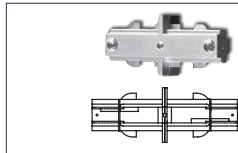

SINGLE CIRCUIT TRACK

STR4800/1, STR4800/2 UNIVERSAL

- Extruded aluminium profile
- Powder coated finish
- Length 1 m or 2 m
- Completed with end cap and live end

IP RATING

- IP20 suitable for interior use only

DIMENSIONS

Model No.	Length	Colour
STR4800/1 WH	1 m	White
STR4800/1 SL	1 m	Silver
STR4800/1 BK	1 m	Black
STR4800/2 WH	2 m	White
STR4800/2 SL	2 m	Silver
STR4800/2 BK	2 m	Black

TRACK COMPONENTS

STRAIGHT JOINER

Model No.	Colour
STR4801 WH	White
STR4801 SL	Silver
STR4801 BK	Black

T-SHAPED JOINER

Model No.	Colour
STR4805 WH	White
STR4805 SL	Silver
STR4805 BK	Black

LIVE END

Model No.	Colour
STR4802 WH	White
STR4802 SL	Silver
STR4802 BK	Black