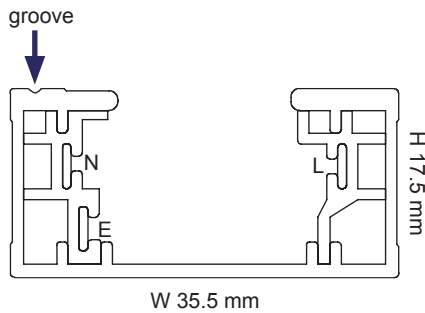

SINGLE CIRCUIT TRACK

STR4800/1, STR4800/2 UNIVERSAL

- Extruded aluminium profile
- Powder coated finish
- Length 1 m or 2 m
- Completed with end cap and live end

IP RATING

- IP20 suitable for interior use only

DIMENSIONS

Model No.	Length	Colour
STR4800/1 WH	1 m	White
STR4800/1 SL	1 m	Silver
STR4800/1 BK	1 m	Black
STR4800/2 WH	2 m	White
STR4800/2 SL	2 m	Silver
STR4800/2 BK	2 m	Black

TRACK COMPONENTS

STRAIGHT JOINER

Model No.	Colour
STR4801 WH	White
STR4801 SL	Silver
STR4801 BK	Black

T-SHAPED JOINER

Model No.	Colour
STR4805 WH	White
STR4805 SL	Silver
STR4805 BK	Black

LIVE END

Model No.	Colour
STR4802 WH	White
STR4802 SL	Silver
STR4802 BK	Black

CROSS JOINER

Model No.	Colour
STR4806 WH	White
STR4806 SL	Silver
STR4806 BK	Black

LIVE CENTRE FEED

Model No.	Colour
STR4803 WH	White
STR4803 SL	Silver
STR4803 BK	Black

TRACK ADAPTOR

Model No.	Colour
STR4808 WH	White
STR4808 SL	Silver
STR4808 BK	Black