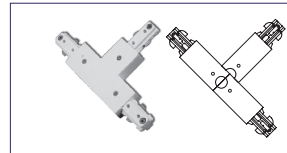

SINGLE CIRCUIT TRACK

STR4800/1, STR4800/2 UNIVERSAL

- Extruded aluminium profile
- Powder coated finish
- Length 1 m or 2 m
- Completed with end cap and live end

IP RATING

- IP20 suitable for interior use only

DIMENSIONS

Model No.	Length	Colour
STR4800/1 WH	1 m	White
STR4800/1 SL	1 m	Silver
STR4800/1 BK	1 m	Black
STR4800/2 WH	2 m	White
STR4800/2 SL	2 m	Silver
STR4800/2 BK	2 m	Black

TRACK COMPONENTS

STRAIGHT JOINER

Model No.	Colour
STR4801 WH	White
STR4801 SL	Silver
STR4801 BK	Black

T-SHAPED JOINER

Model No.	Colour
STR4805 WH	White
STR4805 SL	Silver
STR4805 BK	Black

LIVE END

Model No.	Colour
STR4802 WH	White
STR4802 SL	Silver
STR4802 BK	Black