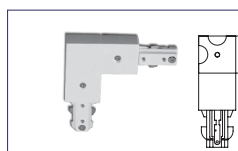

L-SHAPED JOINER

Model No.	Colour
STR4804 WH	White
STR4804 SL	Silver
STR4804 BK	Black