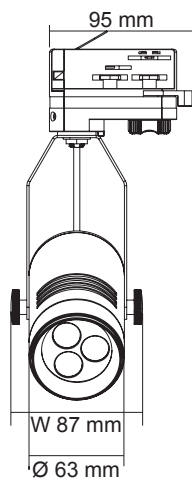

THREE CIRCUIT LED TRACK LIGHT

STR3/4863GU SPOT IV

350° Rotatable

DIMENSIONS

CONSTRUCTION

- Die-cast aluminium body
- Powder coated finish
- GU10 lamp base
- GU10L350 lamp included

LAMP OPTIONS

- GU10L550
- GU10LR750
- GU10LA750 (trailing edge dimmable)

IP RATING

- IP20 suitable for interior use only

Model No.	Input	Power	Lumen	CCT	Beam Angle	CRI	Fitting Colour
STR3/4863GU WH	240V	5W	350lm	3000K, 4000K or 6000K	38°	>80	White
STR3/4863GU BK	240V	5W	350lm	3000K, 4000K or 6000K	38°	>80	Black