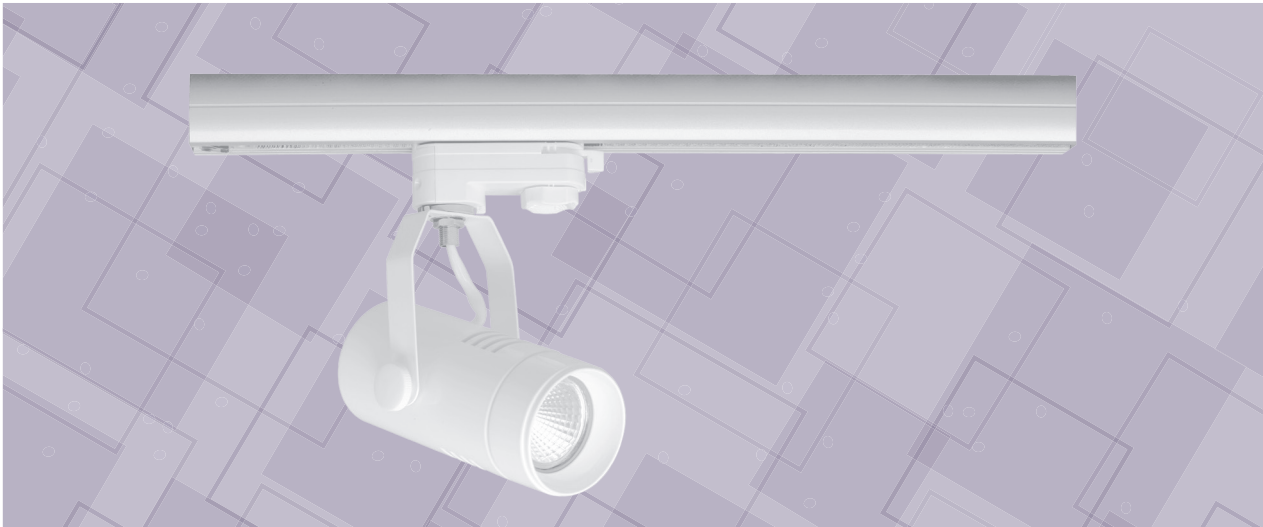

THREE CIRCUIT LED TRACK LIGHT

STR3/4863GU SPOT IV

350° Rotatable

DIMENSIONS

CONSTRUCTION

- Die-cast aluminium body
- Powder coated finish
- GU10 lamp base
- GU10L350 lamp included

LAMP OPTIONS

- GU10L550
- GU10LR750
- GU10LA750 (trailing edge dimmable)

IP RATING

- IP20 suitable for interior use only

Model No.	Input	Power	Lumen	CCT	Beam Angle	CRI	Fitting Colour
STR3/4863GU WH	240V	5W	350lm	3000K, 4000K or 6000K	38°	>80	White
STR3/4863GU BK	240V	5W	350lm	3000K, 4000K or 6000K	38°	>80	Black