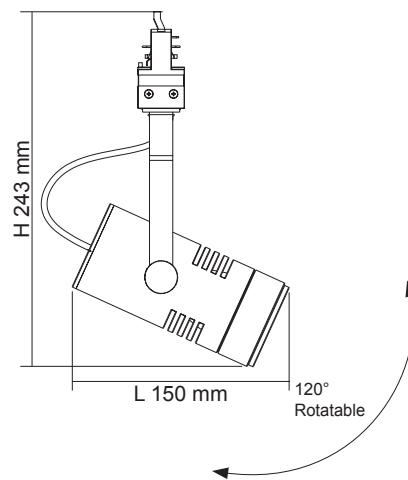

THREE CIRCUIT LED TRACK LIGHT

STR3/4863GU SPOT IV

350° Rotatable

DIMENSIONS

CONSTRUCTION

- Die-cast aluminium body
- Powder coated finish
- GU10 lamp base
- GU10L350 lamp included

LAMP OPTIONS

- GU10L550
- GU10LR750
- GU10LA750 (trailing edge dimmable)

IP RATING

- IP20 suitable for interior use only

Model No.	Input	Power	Lumen	CCT	Beam Angle	CRI	Fitting Colour
STR3/4863GU WH	240V	5W	350lm	3000K, 4000K or 6000K	38°	>80	White
STR3/4863GU BK	240V	5W	350lm	3000K, 4000K or 6000K	38°	>80	Black