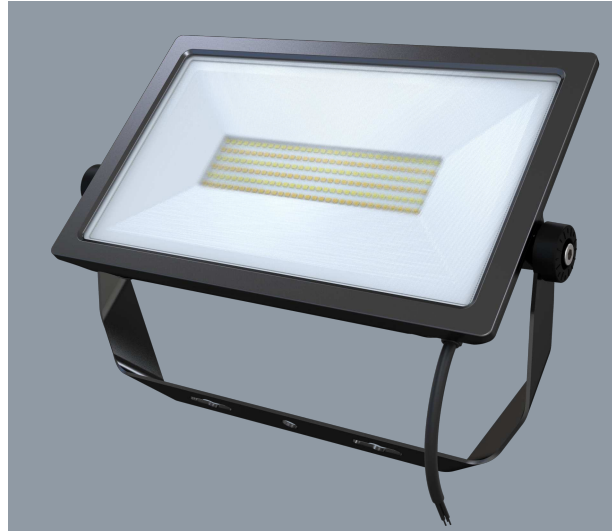

STARPAD SE7071TC - 15/100W

15-100 watt IP65 LED floodlight with integral selectable colour temperature

Application

A versatile floodlight solution for residential and commercial exterior spaces

Design Specifications

- Robust die-cast aluminium body, IK 07 rated
- Durable black, silver or white powder coated finish
- Textured tempered glass front cover
- High efficiency SMD LED chips, non-dimmable LED driver, CRI > 80, CCT selectable 3000, 4000 or 5000K
- High performance aluminium reflector, beam distribution 100 degree
- Nickel plated copper cable gland with 600 mm 3 core rubber flex (15-30 watt models), 800mm for (50-100 watt models)

Model No.	Body Colour	Dim (mm)	Mass (kg)
SE7071/15TC/WH	WHITE	153(L) x 153(W) x 33(H)	0.6
SE7071/15TC/SL	SILVER	153(L) x 153(W) x 33(H)	0.6
SE7071/15TC/BK	BLACK	153(L) x 153(W) x 33(H)	0.6
SE7071/30TC/WH	WHITE	204(L) x 36(W) x 207(H)	1
SE7071/30TC/SL	SILVER	204(L) x 36(W) x 207(H)	1
SE7071/30TC/BK	BLACK	204(L) x 36(W) x 207(H)	1
SE7071/50TC/WH	WHITE	246(L) x 261(W) x 39(H)	1.5
SE7071/50TC/SL	SILVER	246(L) x 39(W) x 261(H)	1.5
SE7071/50TC/BK	BLACK	246(L) x 39(W) x 261(H)	1.5
SE7071/100TC/WH	WHITE	290(L) x 40(W) x 342(H)	2.6
SE7071/100TC/SL	SILVER	290(L) x 40(W) x 342(H)	2.6
SE7071/100TC/BK	BLACK	290(L) x 40(W) x 342(H)	2.6