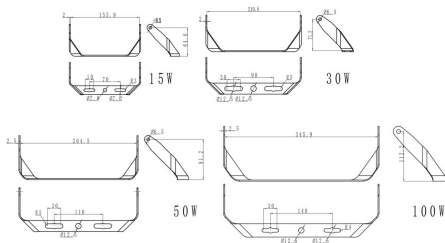

- Robust die-cast aluminium body, IK 07 rated
- Durable black, silver or white powder coated finish
- Textured tempered glass front cover
- High efficiency SMD LED chips, non-dimmable LED driver, CRI > 80, CCT selectable 3000, 4000 or 5000K
- High performance aluminium reflector, beam distribution 100 degree
- Nickel plated copper cable gland with 600 mm 3 core rubber flex (15-30 watt models), 800mm for (50-100 watt models)

Technical Specification

Model No.	Input Voltage (V/AC)	Power (W)	Lumens (lm)	CCT (K)	CRI	Beam Angle (°)
SE7071/15TC/WH	240	15	1275/1500/1350	3000/4000/5000	80	100
SE7071/15TC/SL	240	15	1275/1500/1350	3000/4000/5000	80	100
SE7071/15TC/BK	240	15	1275/1500/1350	3000/4000/5000	80	100
SE7071/30TC/WH	240	30	2550/3000/2700	3000/4000/5000	80	100
SE7071/30TC/SL	240	30	2550/3000/2700	3000/4000/5000	80	100
SE7071/30TC/BK	240	30	2550/3000/2700	3000/4000/5000	80	100
SE7071/50TC/WH	240	50	4250/5000/4500	3000/4000/5000	80	100
SE7071/50TC/SL	240	50	4250/5000/4500	3000/4000/5000	80	100
SE7071/50TC/BK	240	50	4250/5000/4500	3000/4000/5000	80	100
SE7071/100TC/WH	240	100	8500/10000/9000	3000/4000/5000	80	100
SE7071/100TC/SL	240	100	8500/10000/9000	3000/4000/5000	80	100
SE7071/100TC/BK	240	100	8500/10000/9000	3000/4000/5000	80	100

Model No.	Body Colour	Dim (mm)	Mass (kg)
SE7071/15TC/WH	WHITE	153(L) x 153(W) x 33(H)	0.6
SE7071/15TC/SL	SILVER	153(L) x 153(W) x 33(H)	0.6
SE7071/15TC/BK	BLACK	153(L) x 153(W) x 33(H)	0.6
SE7071/30TC/WH	WHITE	204(L) x 36(W) x 207(H)	1
SE7071/30TC/SL	SILVER	204(L) x 36(W) x 207(H)	1
SE7071/30TC/BK	BLACK	204(L) x 36(W) x 207(H)	1
SE7071/50TC/WH	WHITE	246(L) x 261(W) x 39(H)	1.5
SE7071/50TC/SL	SILVER	246(L) x 39(W) x 261(H)	1.5
SE7071/50TC/BK	BLACK	246(L) x 39(W) x 261(H)	1.5
SE7071/100TC/WH	WHITE	290(L) x 40(W) x 342(H)	2.6
SE7071/100TC/SL	SILVER	290(L) x 40(W) x 342(H)	2.6
SE7071/100TC/BK	BLACK	290(L) x 40(W) x 342(H)	2.6

Dimensions

Photometric Data

Unit: cd C0/C180 — C90/C270

SE7171/15TC/WH at 3000K

SE7171/100TC/WH at 3000K