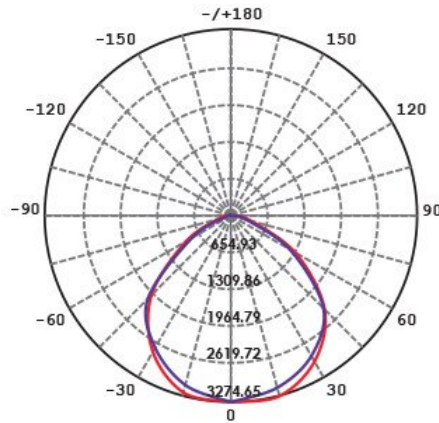

Photometric Data

Unit: cd C0/C180 _____ C90/C270 _____

SE7171/15TC/WH at 3000K

SE7171/100TC/WH at 3000K