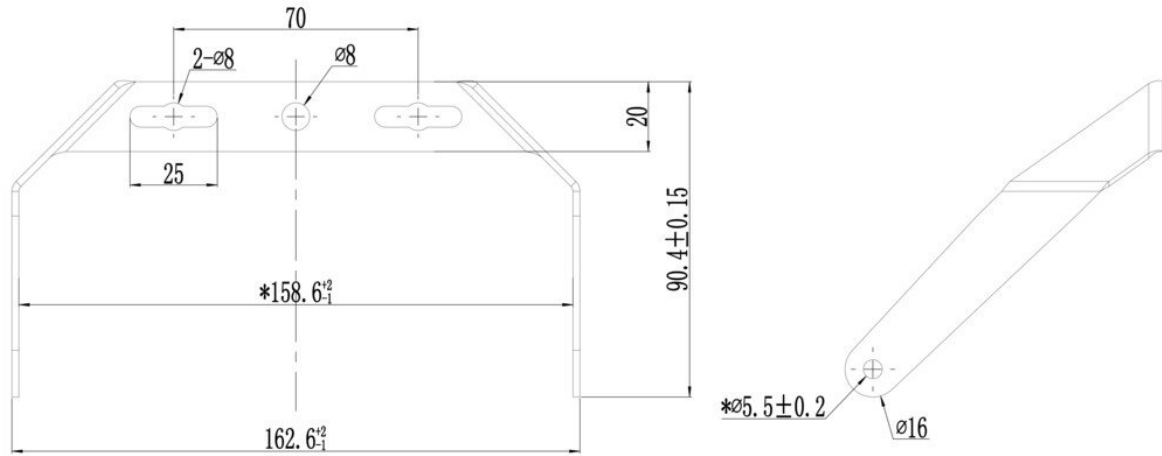

-
-
-
-
-
-
-
-
-

Technical Specification

Model No.	Description	Input Voltage (V/AC)	Power (W)	Lumens (lm)	CCT (K)	CRI
SE7171/15TC/WH	LED FLOODLIGHT 15W IP65 TC WH	240	15	1200/1425/1275	3000/4000/5700	80
SE7171/15TC/BK	LED FLOODLIGHT 15W IP65 TC BK	240	15	1200/1425/1275	3000/4000/5700	80
SE7171/30TC/WH	LED FLOODLIGHT 30W IP65 TC WH	240	30	2400/2850/2550	3000/4000/5700	80
SE7171/30TC/BK	LED FLOODLIGHT 30W IP65 TC BK	240	30	2400/2850/2550	3000/4000/5700	80
SE7171/50TC/WH	LED FLOODLIGHT 50W IP65 TC WH	240	50	4000/4750/4250	3000/4000/5700	80
SE7171/50TC/BK	LED FLOODLIGHT 50W IP65 TC BK	240	50	4000/4750/4250	3000/4000/5700	80
SE7171/100TC/WH	LED FLOODLIGHT 100W IP65 TC WH	240	100	8000/9500/8500	3000/4000/5700	80
SE7171/100TC/BK	LED FLOODLIGHT 100W IP65 TC BK	240	100	8000/9500/8500	3000/4000/5700	80

Technical Specification

Model No.	Beam Angle (°)	Body Colour	Dim (mm)	Mass (kg)
SE7171/15TC/WH	100	White	177(L) x 37(W) x 164(H)	0.63
SE7171/15TC/BK	100	Black	177(L) x 37(W) x 164(H)	0.63
SE7171/30TC/WH	100	White	217(L) x 40(W) x 200(H)	0.87
SE7171/30TC/BK	100	Black	217(L) x 40(W) x 200(H)	0.87
SE7171/50TC/WH	100	White	270(L) x 40(W) x 249(H)	1.35
SE7171/50TC/BK	100	Black	270(L) x 40(W) x 249(H)	1.35
SE7171/100TC/WH	100	White	330(L) x 43(W) x 325(H)	2.05
SE7171/100TC/BK	100	Black	330(L) x 43(W) x 325(H)	2.05

Dimensions

SE7171-15

SE7171-30

SE7171-50

SE7171-100

Photometric Data

Unit: cd C0/C180 _____ C90/C270 _____

SE7171/15TC/WH at 3000K