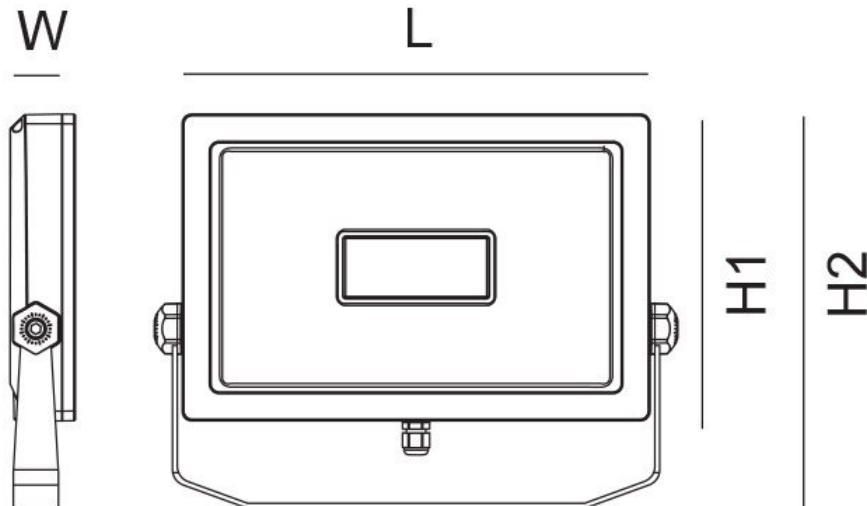

Technical Specification

Model No.	Beam Angle (°)	Body Colour	Dim (mm)	Mass (kg)
SE7171/15TC/WH	100	White	177(L) x 37(W) x 164(H)	0.63
SE7171/15TC/BK	100	Black	177(L) x 37(W) x 164(H)	0.63
SE7171/30TC/WH	100	White	217(L) x 40(W) x 200(H)	0.87
SE7171/30TC/BK	100	Black	217(L) x 40(W) x 200(H)	0.87
SE7171/50TC/WH	100	White	270(L) x 40(W) x 249(H)	1.35
SE7171/50TC/BK	100	Black	270(L) x 40(W) x 249(H)	1.35
SE7171/100TC/WH	100	White	330(L) x 43(W) x 325(H)	2.05
SE7171/100TC/BK	100	Black	330(L) x 43(W) x 325(H)	2.05

Due to continued product and technology enhancements, data sourced from sal.net.au shall not form part of any contract and or technical performance guarantee unless expressly confirmed in writing by SAL at the time of order. Products are sold in accordance with [SAL Terms and Conditions of sale](#) and all images shown are for illustration purposes only and may vary from the actual colour or finish. Unless specifically stated, all IP ratings nominated for Interior products are from "below the ceiling".

Dimensions