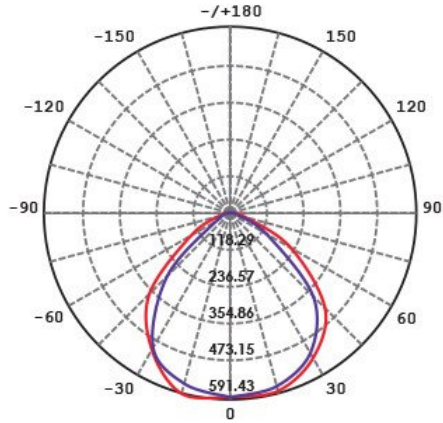

Photometric Data

Unit: cd C0/C180 _____ C90/C270 _____

SE7171/15TC/WH at 3000K

SE7171/100TC/WH at 3000K