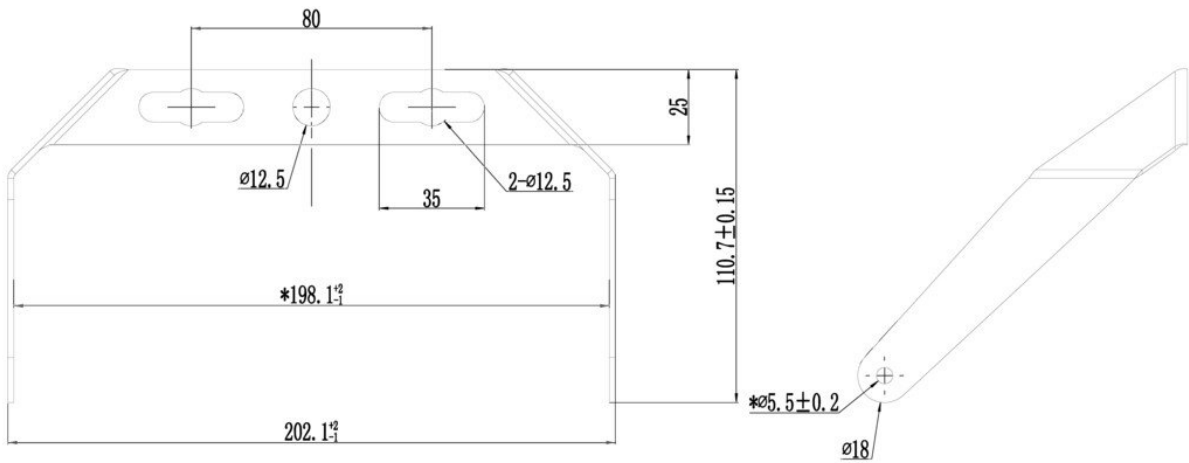

-
-
-
-
-
-
-
-
-

Technical Specification

Model No.	Description	Input Voltage (V/AC)	Power (W)	Lumens (lm)	CCT (K)	CRI
SE7171/15TC/WH	LED FLOODLIGHT 15W IP65 TC WH	240	15	1200/1425/1275	3000/4000/5700	80
SE7171/15TC/BK	LED FLOODLIGHT 15W IP65 TC BK	240	15	1200/1425/1275	3000/4000/5700	80
SE7171/30TC/WH	LED FLOODLIGHT 30W IP65 TC WH	240	30	2400/2850/2550	3000/4000/5700	80
SE7171/30TC/BK	LED FLOODLIGHT 30W IP65 TC BK	240	30	2400/2850/2550	3000/4000/5700	80
SE7171/50TC/WH	LED FLOODLIGHT 50W IP65 TC WH	240	50	4000/4750/4250	3000/4000/5700	80
SE7171/50TC/BK	LED FLOODLIGHT 50W IP65 TC BK	240	50	4000/4750/4250	3000/4000/5700	80
SE7171/100TC/WH	LED FLOODLIGHT 100W IP65 TC WH	240	100	8000/9500/8500	3000/4000/5700	80
SE7171/100TC/BK	LED FLOODLIGHT 100W IP65 TC BK	240	100	8000/9500/8500	3000/4000/5700	80

Technical Specification

Model No.	Beam Angle (°)	Body Colour	Dim (mm)	Mass (kg)
SE7171/15TC/WH	100	White	177(L) x 37(W) x 164(H)	0.63
SE7171/15TC/BK	100	Black	177(L) x 37(W) x 164(H)	0.63
SE7171/30TC/WH	100	White	217(L) x 40(W) x 200(H)	0.87
SE7171/30TC/BK	100	Black	217(L) x 40(W) x 200(H)	0.87
SE7171/50TC/WH	100	White	270(L) x 40(W) x 249(H)	1.35
SE7171/50TC/BK	100	Black	270(L) x 40(W) x 249(H)	1.35
SE7171/100TC/WH	100	White	330(L) x 43(W) x 325(H)	2.05
SE7171/100TC/BK	100	Black	330(L) x 43(W) x 325(H)	2.05

Due to continued product and technology enhancements, data sourced from sal.net.au shall not form part of any contract and or technical performance guarantee unless expressly confirmed in writing by SAL at the time of order. Products are sold in accordance with [SAL Terms and Conditions of sale](#) and all images shown are for illustration purposes only and may vary from the actual colour or finish. Unless specifically stated, all IP ratings nominated for Interior products are from "below the ceiling".

Dimensions

SE7171-15

SE7171-30

SE7171-50

SE7171-100

Photometric Data

Unit: cd C0/C180 _____ C90/C270 _____

SE7171/15TC/WH at 3000K