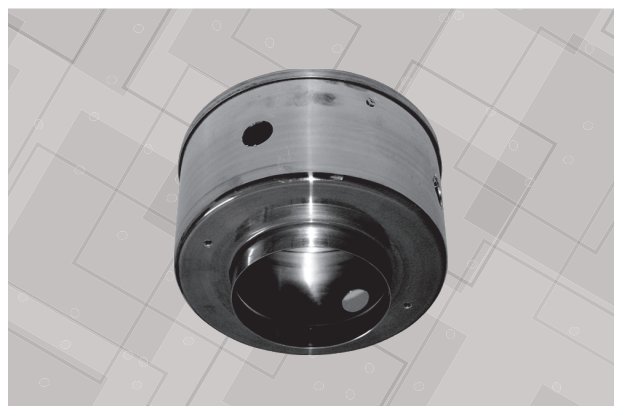

SUSPENSION KIT

SSI1512, SSY1512

- M10 size ceiling attachment
- 1.2 mm stainless steel cable carrying weight up to 45 kg
- M10 size griplock system

| Model No. | Length | Connection |
|-----------|--------|------------|
| SSI1512 | 1800mm | "I" Type |
| SSY1512 | 1800mm | "Y" Type |

DIMENSIONS

ALUMINIUM CONCRETE CAN

S9913

- Suitable fittings: S9003, S9041, S9141, S9046, S9065, S9071, S9048, S9146

| Model No. | Internal Ø | Overall Ø | Dimensions Ø x H |
|-----------|------------|-----------|------------------|
| S9913 | 95mm | 172mm | 172 x 115 mm |

DIMENSIONS