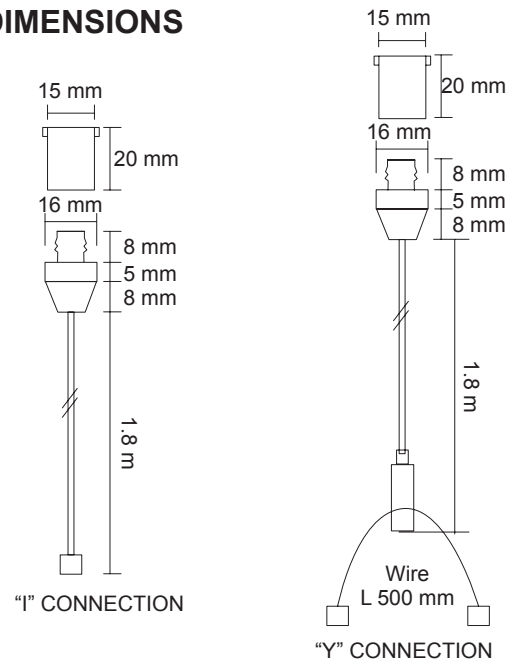

SUSPENSION KIT

SSI1512, SSY1512

- M10 size ceiling attachment
- 1.2 mm stainless steel cable carrying weight up to 45 kg
- M10 size griplock system

| Model No. | Length | Connection |
|-----------|--------|------------|
| SSI1512 | 1800mm | "I" Type |
| SSY1512 | 1800mm | "Y" Type |

DIMENSIONS

ALUMINIUM CONCRETE CAN

S9913

- Suitable fittings: S9003, S9041, S9141, S9046, S9065, S9071, S9048, S9146

| Model No. | Internal Ø | Overall Ø | Dimensions Ø x H |
|-----------|------------|-----------|------------------|
| S9913 | 95mm | 172mm | 172 x 115 mm |

DIMENSIONS