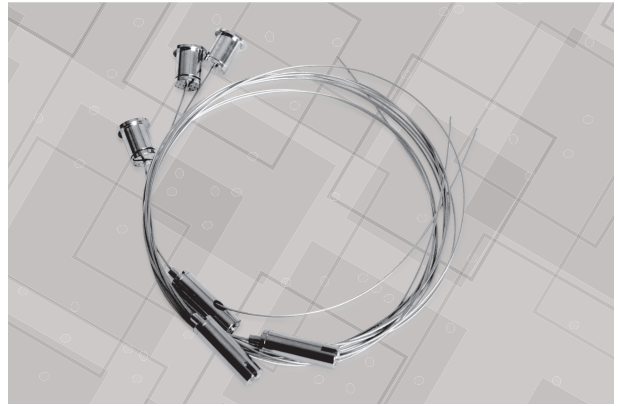

SUSPENSION KIT

SSI1512, SSY1512

- M10 size ceiling attachment
- 1.2 mm stainless steel cable carrying weight up to 45 kg
- M10 size griplock system

| Model No. | Length | Connection |
|-----------|--------|------------|
| SSI1512 | 1800mm | "I" Type |
| SSY1512 | 1800mm | "Y" Type |

DIMENSIONS

ALUMINIUM CONCRETE CAN

S9913

- Suitable fittings: S9003, S9041, S9141, S9046, S9065, S9071, S9048, S9146

| Model No. | Internal Ø | Overall Ø | Dimensions Ø x H |
|-----------|------------|-----------|------------------|
| S9913 | 95mm | 172mm | 172 x 115 mm |

DIMENSIONS