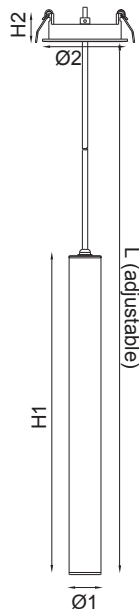

### CONSTRUCTION

- Ultra Slimline suspended tube profile
- Ultra slim recessed ceiling plate to suit standard 72 mm cut out
- Die-cast aluminium body
- High efficiency COB LED chip
- Recessed downlight mounting installation
- Standard adjustable wire length up to 1.2 m
- Built-in constant current non-dimmable LED driver

### FITTING COLOUR

- White (standard)
- Black (option)

### BEAM ANGLE

- 25° (standard)
- 10°, 40° optical reflector (option)

### DIMENSIONS

Model No.	Input	Power	Lumen	CCT	Beam Angle	CRI	Cut Out Ø	Dimension Ø1 x H1, Ø2 x H2
SPL020WW30	240V	5W	160lm	3000K	25°	>80	72 mm	30 x 300 mm, 80 x 26 mm
SPL020WW45	240V	5W	160lm	3000K	25°	>80	72 mm	30 x 450 mm, 80 x 26 mm