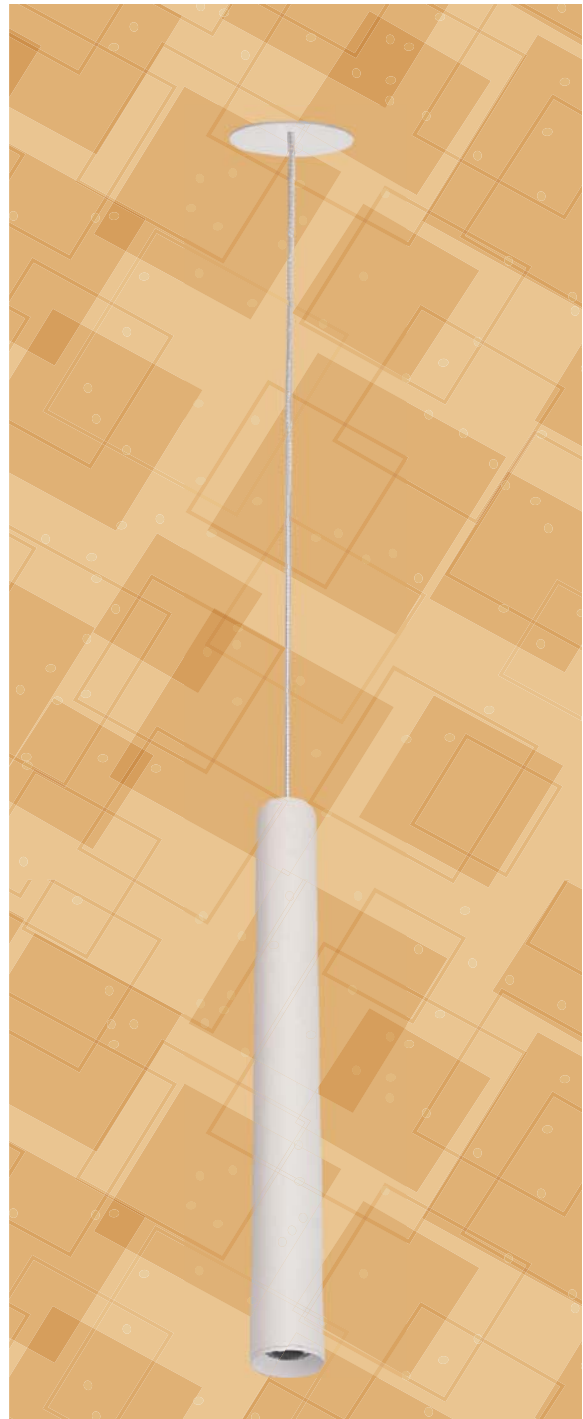

LED PENDANT LIGHT

SPL020 PIP

CONSTRUCTION

- Ultra Slimline suspended tube profile
- Ultra slim recessed ceiling plate to suit standard 72 mm cut out
- Die-cast aluminium body
- High efficiency COB LED chip
- Recessed downlight mounting installation
- Standard adjustable wire length up to 1.2 m
- Built-in constant current non-dimmable LED driver

IP RATING

- IP20 suitable for interior use only

FITTING COLOUR

- White (standard)
- Black (option)

BEAM ANGLE

- 25° (standard)
- 10°, 40° optical reflector (option)

COLOUR TEMPERATURE

- 3000K Warm White (standard)
- 4000K Cool White (option)
- 6000K Daylight (option)

DIMENSIONS

Model No.	Input	Power	Lumen	CCT	Beam Angle	CRI	Cut Out Ø	Dimension Ø1 x H1, Ø2 x H2
SPL020WW30	240V	5W	160lm	3000K	25°	>80	72 mm	30 x 300 mm, 80 x 26 mm
SPL020WW45	240V	5W	160lm	3000K	25°	>80	72 mm	30 x 450 mm, 80 x 26 mm