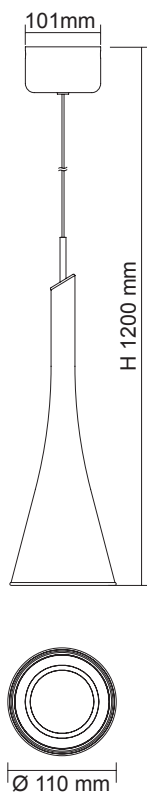

LED PENDANT LIGHT

SPL018 CHIC

CONSTRUCTION

- Extruded aluminium body with glass housing
- Frosted glass diffuser
- High output LED chips
- Built-in constant current non-dimmable LED driver

IP RATING

- IP20 suitable for interior use only

DIMENSIONS

Model No.	Input	Power	Lumen	CCT	Beam Angle	CRI	Fitting Colour
SPL018	240V	20W	1000lm	3000K	75°	>80	Anodized Silver