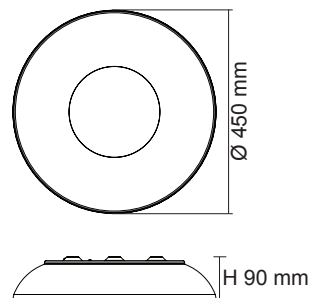

LED OYSTER LIGHT

SO3160 SHELL

DIMENSIONS

CONSTRUCTION

- Premier aluminium housing
- Chrome plated centre locking disc
- Opal acrylic diffuser
- High efficiency SMD LED chips
- Built-in constant current non-dimmable LED driver

IP RATING

- IP20 suitable for interior use only

Model No.	Input	Power	Lumen	CCT	Beam Angle	CRI	Fitting Colour	Dimensions Ø x H
SO3160/30	240V	14W	900lm	3000K	90°	>80	Anodized Silver	290 x 63 mm
SO3160/45	240V	30W	1800lm	3000K	90°	>80	Anodized Silver	450 x 90 mm