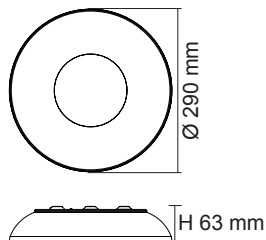

LED OYSTER LIGHT

SO3160 SHELL

DIMENSIONS

CONSTRUCTION

- Premier aluminium housing
- Chrome plated centre locking disc
- Opal acrylic diffuser
- High efficiency SMD LED chips
- Built-in constant current non-dimmable LED driver

IP RATING

- IP20 suitable for interior use only

Model No.	Input	Power	Lumen	CCT	Beam Angle	CRI	Fitting Colour	Dimensions Ø x H
SO3160/30	240V	14W	900lm	3000K	90°	>80	Anodized Silver	290 x 63 mm
SO3160/45	240V	30W	1800lm	3000K	90°	>80	Anodized Silver	450 x 90 mm