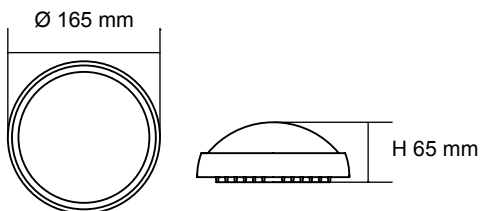

DIMENSIONS

SL7269

SL7270

SL7269

SL7270

Model No.	Input	Power	Lumen	CCT	CRI	Fitting Colour
SL7269DL WH	240V	6W	450lm	5000K	>80	White
SL7269DL BK	240V	6W	450lm	5000K	>80	Black

Model No.	Input	Power	Lumen	CCT	CRI	Fitting Colour
SL7270DL WH	240V	12W	800lm	5000K	>80	White
SL7270DL BK	240V	12W	800lm	5000K	>80	Black