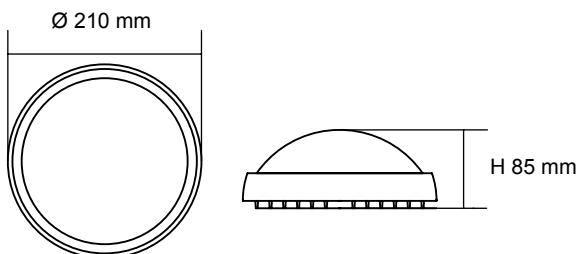

DIMENSIONS

SL7269

SL7270

SL7269

SL7270

Model No.	Input	Power	Lumen	CCT	CRI	Fitting Colour
SL7269DL WH	240V	6W	450lm	5000K	>80	White
SL7269DL BK	240V	6W	450lm	5000K	>80	Black

Model No.	Input	Power	Lumen	CCT	CRI	Fitting Colour
SL7270DL WH	240V	12W	800lm	5000K	>80	White
SL7270DL BK	240V	12W	800lm	5000K	>80	Black