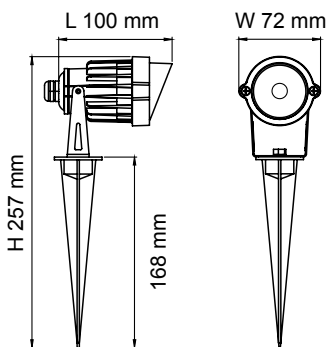

EXTERIOR DOMESTIC LEDS

LED SPIKE LIGHT SL7266 MINI SPIKE

CONSTRUCTION

- Die-cast aluminium body
- Powder coated finish
- Built in COB LED chip with aluminium reflector
- 12V AC or DC driver required
- 1.5 m double insulated cable fitted

IP RATING

- IP65 weatherproof

DIMENSIONS

Model No.	Input	Power	Lumen	CCT	CRI	Beam Angle	Fitting Colour
SL7266WW/BK	12V	6W	400lm	2900K	>80	30°	Black