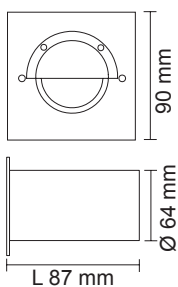

LED RECESSED WALL FITTING

SL7263, SL7268 NEWPORT

CONSTRUCTION

- Die-cast aluminium or stainless steel body
- Powder coated finish
- Clear glass cover
- Installation canister included
- GU5.3 lamp base
- Lamp NOT included
- 12V AC or DC transformer required

IP RATING

- IP65 weatherproof

LAMP OPTIONS

- MR16 5W
- MR16/7W
- MR16DIM9W

DIMENSIONS

SL7263

Installation canister

SL7268

Installation canister

INSTALLATION CANISTER ATTACHED

Model No.	Input	Lamp Base	Fitting Colour
SL7263 BK	12V	GU5.3	Black
SL7263 SL	12V	GU5.3	Silver
SL7263 SA	12V	GU5.3	Stainless Steel Cover
SL7263 SLS	12V	GU5.3	Stainless Steel

Model No.	Input	Lamp Base	Fitting Colour
SL7268 BK	12V	GU5.3	Black
SL7268 SL	12V	GU5.3	Silver
SL7268 SA	12V	GU5.3	Stainless Steel Cover
SL7268 SLS	12V	GU5.3	Stainless Steel