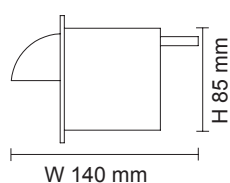

IP RATING

- IP65 weatherproof

LAMP OPTIONS

- MR16 5W
- MR16/7W
- MR16DIM9W

DIMENSIONS

SL7263

Installation canister

SL7268

Installation canister

INSTALLATION CANISTER ATTACHED

Model No.	Input	Lamp Base	Fitting Colour
SL7263 BK	12V	GU5.3	Black
SL7263 SL	12V	GU5.3	Silver
SL7263 SA	12V	GU5.3	Stainless Steel Cover
SL7263 SLS	12V	GU5.3	Stainless Steel