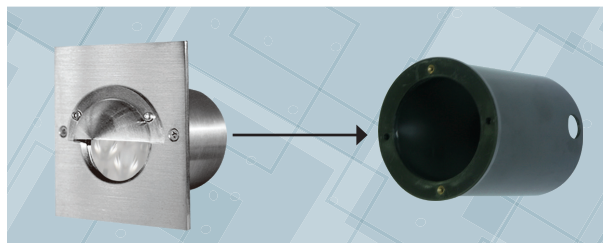

LED RECESSED WALL FITTING

SL7263, SL7268 NEWPORT

CONSTRUCTION

- Die-cast aluminium or stainless steel body
- Powder coated finish
- Clear glass cover
- Installation canister included
- GU5.3 lamp base
- Lamp NOT included
- 12V AC or DC transformer required

IP RATING

- IP65 weatherproof

LAMP OPTIONS

- MR16 5W
- MR16/7W
- MR16DIM9W

DIMENSIONS

SL7263

Installation canister

SL7268

Installation canister

INSTALLATION CANISTER ATTACHED

Model No.	Input	Lamp Base	Fitting Colour
SL7263 BK	12V	GU5.3	Black
SL7263 SL	12V	GU5.3	Silver
SL7263 SA	12V	GU5.3	Stainless Steel Cover
SL7263 SLS	12V	GU5.3	Stainless Steel

Model No.	Input	Lamp Base	Fitting Colour
SL7268 BK	12V	GU5.3	Black
SL7268 SL	12V	GU5.3	Silver
SL7268 SA	12V	GU5.3	Stainless Steel Cover
SL7268 SLS	12V	GU5.3	Stainless Steel