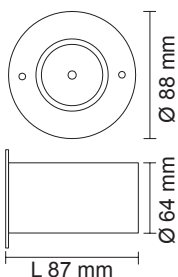

LED RECESSED WALL FITTING

SL7263, SL7268 NEWPORT

CONSTRUCTION

- Die-cast aluminium or stainless steel body
- Powder coated finish
- Clear glass cover
- Installation canister included
- GU5.3 lamp base
- Lamp NOT included
- 12V AC or DC transformer required

IP RATING

- IP65 weatherproof

LAMP OPTIONS

- MR16 5W
- MR16/7W
- MR16DIM9W

DIMENSIONS

SL7263

Installation canister

SL7268

Installation canister

INSTALLATION CANISTER ATTACHED

Model No.	Input	Lamp Base	Fitting Colour
SL7263 BK	12V	GU5.3	Black
SL7263 SL	12V	GU5.3	Silver
SL7263 SA	12V	GU5.3	Stainless Steel Cover
SL7263 SLS	12V	GU5.3	Stainless Steel

Model No.	Input	Lamp Base	Fitting Colour
SL7268 BK	12V	GU5.3	Black
SL7268 SL	12V	GU5.3	Silver
SL7268 SA	12V	GU5.3	Stainless Steel Cover
SL7268 SLS	12V	GU5.3	Stainless Steel