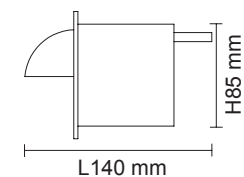

LED RECESSED WALL FITTING

SL7263, SL7268 NEWPORT

CONSTRUCTION

- Die-cast aluminium or stainless steel body
- Powder coated finish
- Clear glass cover
- Installation canister included
- GU5.3 lamp base
- Lamp NOT included
- 12V AC or DC transformer required

IP RATING

- IP65 weatherproof

LAMP OPTIONS

- MR16 5W
- MR16/7W
- MR16DIM9W

DIMENSIONS

SL7263

Installation canister

SL7268

Installation canister

INSTALLATION CANISTER ATTACHED

Model No.	Input	Lamp Base	Fitting Colour
SL7263 BK	12V	GU5.3	Black
SL7263 SL	12V	GU5.3	Silver
SL7263 SA	12V	GU5.3	Stainless Steel Cover
SL7263 SLS	12V	GU5.3	Stainless Steel