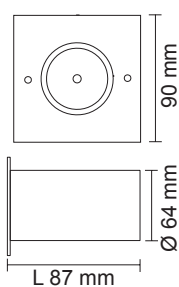

### DIMENSIONS

SL7262

Installation canister

SL7267

Installation canister

### INSTALLATION CANISTER

Model No.	Input	Lamp Base	Fitting Colour
SL7262 BK	12V	GU5.3	Black
SL7262 SL	12V	GU5.3	Silver
SL7262 SA	12V	GU5.3	Stainless Steel Cover
SL7262 SLS	12V	GU5.3	Stainless Steel
Model No.	Input	Lamp Base	Fitting Colour
SL7267 BK	12V	GU5.3	Black
SL7267 SL	12V	GU5.3	Silver
SL7267 SA	12V	GU5.3	Stainless Steel Cover
SL7267 SLS	12V	GU5.3	Stainless Steel