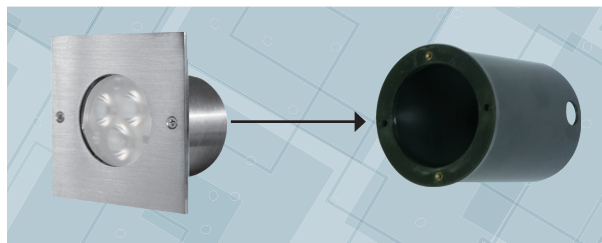

### CONSTRUCTION

- Die-cast aluminium or stainless steel body
- Powder coated finish
- Clear glass cover
- Installation canister included
- GU5.3 lamp base
- Lamp NOT included
- 12V AC or DC transformer required

### DIMENSIONS

SL7262

Installation canister

SL7267

Installation canister

### INSTALLATION CANISTER

Model No.	Input	Lamp Base	Fitting Colour
SL7262 BK	12V	GU5.3	Black
SL7262 SL	12V	GU5.3	Silver
SL7262 SA	12V	GU5.3	Stainless Steel Cover
SL7262 SLS	12V	GU5.3	Stainless Steel
Model No.	Input	Lamp Base	Fitting Colour
SL7267 BK	12V	GU5.3	Black
SL7267 SL	12V	GU5.3	Silver
SL7267 SA	12V	GU5.3	Stainless Steel Cover
SL7267 SLS	12V	GU5.3	Stainless Steel