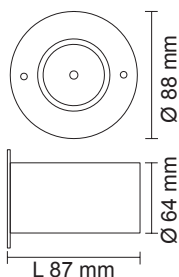

LED RECESSED WALL FITTING

SL7262, SL7267 NEWPORT

CONSTRUCTION

- Die-cast aluminium or stainless steel body
- Powder coated finish
- Clear glass cover
- Installation canister included
- GU5.3 lamp base
- Lamp NOT included
- 12V AC or DC transformer required

IP RATING

- IP65 weatherproof

LAMP OPTIONS

- MR16 5W
- MR16/7W
- MR16DIM9W

DIMENSIONS

SL7262