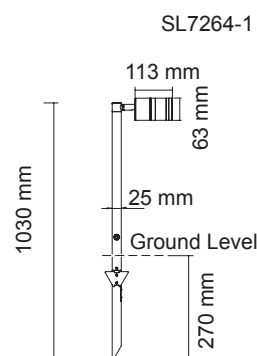

### DIMENSIONS

### CONSTRUCTION

- Machined 316L stainless steel or extruded aluminium body
- Clear tempered glass cover
- GU5.3 lamp base
- MR16 5W lamp included
- 600 mm 2 core rubber flex
- 12V AC or DC driver required

Model No.	Input	Lamp Base	Material	Fitting Colour	Type
SL7264/40-1 SLS	12V	GU5.3	Machined 316L Stainless Steel	Stainless Steel	Single Head
SL7264/40-1 SL	12V	GU5.3	Extruded Aluminium	Silver	Single Head
SL7264/40-1 BK	12V	GU5.3	Extruded Aluminium	Black	Single Head

Model No.	Input	Lamp Base	Material	Fitting Colour	Type
SL7264/40-2 SLS	12V	GU5.3	Machined 316L Stainless Steel	Stainless Steel	Twin Head
SL7264/40-2 SL	12V	GU5.3	Extruded Aluminium	Silver	Twin Head
SL7264/40-2 BK	12V	GU5.3	Extruded Aluminium	Black	Twin Head