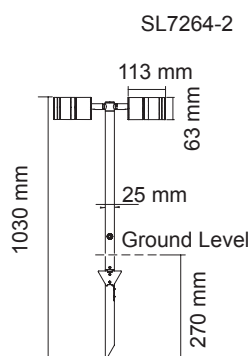

### DIMENSIONS

### CONSTRUCTION

- Machined 316L stainless steel or extruded aluminium body
- Clear tempered glass cover
- GU5.3 lamp base
- MR16 5W lamp included
- 600 mm 2 core rubber flex
- 12V AC or DC driver required

Model No.	Input	Lamp Base	Material	Fitting Colour	Type
SL7264/40-1 SLS	12V	GU5.3	Machined 316L Stainless Steel	Stainless Steel	Single Head
SL7264/40-1 SL	12V	GU5.3	Extruded Aluminium	Silver	Single Head
SL7264/40-1 BK	12V	GU5.3	Extruded Aluminium	Black	Single Head

Model No.	Input	Lamp Base	Material	Fitting Colour	Type
SL7264/40-2 SLS	12V	GU5.3	Machined 316L Stainless Steel	Stainless Steel	Twin Head
SL7264/40-2 SL	12V	GU5.3	Extruded Aluminium	Silver	Twin Head
SL7264/40-2 BK	12V	GU5.3	Extruded Aluminium	Black	Twin Head