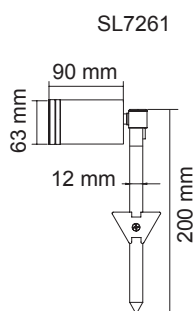

### DIMENSIONS

### CONSTRUCTION

- Machined 316L stainless steel or extruded aluminium body
- Clear tempered glass cover
- GU5.3 lamp base
- MR16 5W lamp included
- 600 mm 2 core rubber flex
- 12V AC or DC driver required

Model No.	Input	Lamp Base	Material	Fitting Colour	Type
SL7264/40-1 SLS	12V	GU5.3	Machined 316L Stainless Steel	Stainless Steel	Single Head
SL7264/40-1 SL	12V	GU5.3	Extruded Aluminium	Silver	Single Head
SL7264/40-1 BK	12V	GU5.3	Extruded Aluminium	Black	Single Head

Model No.	Input	Lamp Base	Material	Fitting Colour	Type
SL7264/40-2 SLS	12V	GU5.3	Machined 316L Stainless Steel	Stainless Steel	Twin Head
SL7264/40-2 SL	12V	GU5.3	Extruded Aluminium	Silver	Twin Head
SL7264/40-2 BK	12V	GU5.3	Extruded Aluminium	Black	Twin Head