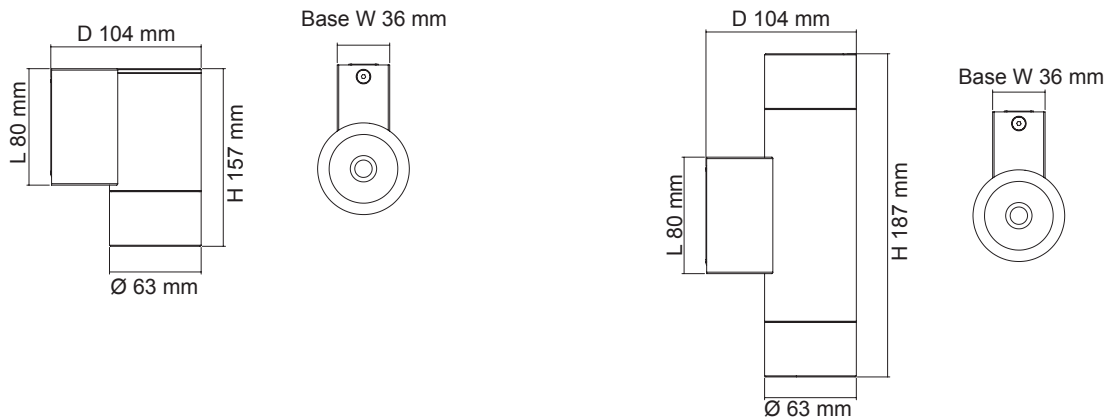

# LED WALL LIGHT

### DIMENSIONS

### PHOTOMETRIC DATA SL7223WW UNIT: cd C0/C180