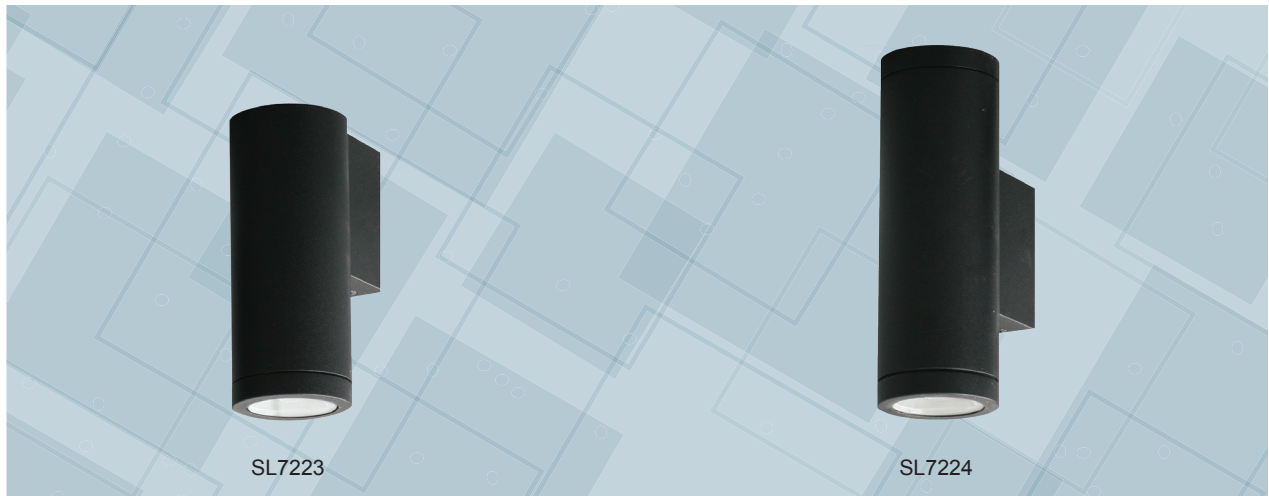

# LED WALL LIGHT

## SL7223, SL7224 NEW BONDI II

### CONSTRUCTION

- Premium aluminium body
- Powder coated finish
- Clear tempered glass cover
- Polycarbonate optical lens
- High efficiency SMD LED chips
- Built-in constant current non-dimmable LED driver

### COLOUR TEMPERATURE

- 3000K Warm White
- 4000K Cool White
- 6000K Daylight

Model No.	Input	Power	Lumen	CCT	Beam Angle	CRI	Fitting Colour
SL7223WW/BK	240V	6W	400lm	3000K	38°	>80	Black
SL7223WW/SL	240V	6W	400lm	3000K	38°	>80	Silver
SL7224WW/BK	240V	11W	2 x 400lm	3000K	38°	>80	Black
SL7224WW/SL	240V	11W	2 x 400lm	3000K	38°	>80	Silver