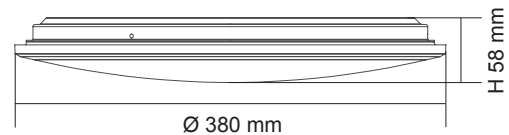

IP RATING

- IP44 weatherproof

TRIM COLOUR OPTION

- Silver trim option available (SL2108SL/RING)

DIMENSIONS

Model No.	Input	Power	Lumen	CCT	CRI
SL2108WW	240V	22W	1900lm	3000K	>80
SL2108DL	240V	22W	1900lm	5000K	>80

PHOTOMETRIC DATA

UNIT: cd C0/C180
SL2108WW

C90/C270
SL2108DL

LED OYSTER SO2107 PEARL

CONSTRUCTION

- Powder coated steel base
- Opal polycarbonate diffuser
- Built-in E27 lampholders
- Lamps NOT included

IP RATING