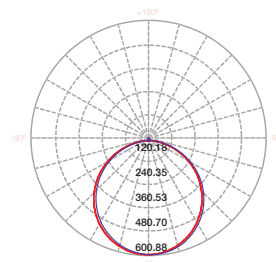

C90/C270
SL2108DL