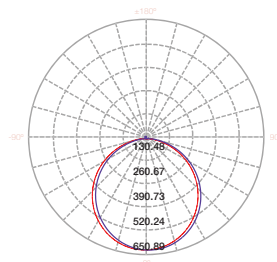

PHOTOMETRIC DATA

UNIT: cd C0/C180
SL2108WW