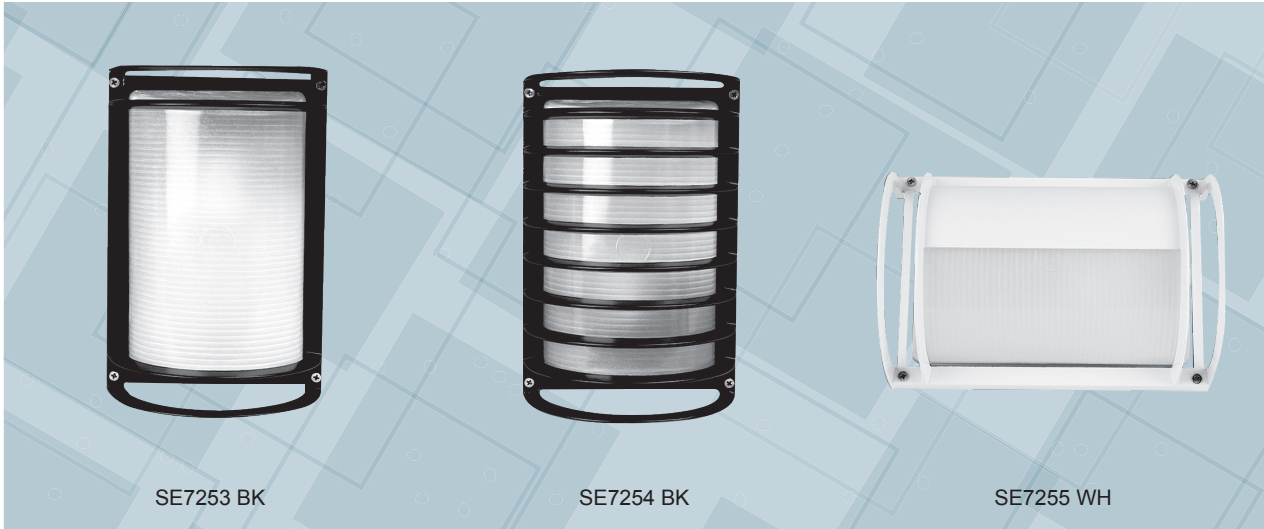

LED SURFACE FITTING

SE7253, SE7254, SE7255 C-SERIES

DIMENSIONS

CONSTRUCTION

- Die-cast aluminium body
- Powder coated finish
- Frosted glass diffuser
- E27 lamp base
- Lamp NOT included

IP RATING

- IP54 weatherproof

LAMP OPTIONS

- LG5, LG9
- LGS4, LGS8, LGS10, LGS14D
- LT407, LT409

Model No.	Input	Fitting Colour
SE7253 WH	240V	White
SE7253 SL	240V	Silver
SE7253 BK	240V	Black
SE7254 WH	240V	White
SE7254 SL	240V	Silver
SE7254 BK	240V	Black
SE7255 WH	240V	White
SE7255 SL	240V	Silver
SE7255 BK	240V	Black