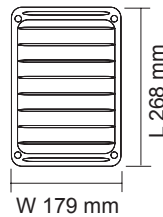

LED SURFACE FITTING

SE7253, SE7254, SE7255 C-SERIES

DIMENSIONS

CONSTRUCTION

- Die-cast aluminium body
- Powder coated finish
- Frosted glass diffuser
- E27 lamp base
- Lamp NOT included

IP RATING

- IP54 weatherproof

LAMP OPTIONS

- LG5, LG9
- LGS4, LGS8, LGS10, LGS14D
- LT407, LT409

Model No.	Input	Fitting Colour
SE7253 WH	240V	White
SE7253 SL	240V	Silver
SE7253 BK	240V	Black
SE7254 WH	240V	White
SE7254 SL	240V	Silver
SE7254 BK	240V	Black
SE7255 WH	240V	White
SE7255 SL	240V	Silver
SE7255 BK	240V	Black