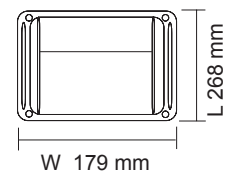

LED SURFACE FITTING

SE7253, SE7254, SE7255 C-SERIES

DIMENSIONS

CONSTRUCTION

- Die-cast aluminium body
- Powder coated finish
- Frosted glass diffuser
- E27 lamp base
- Lamp NOT included

IP RATING

- IP54 weatherproof

LAMP OPTIONS

- LG5, LG9
- LGS4, LGS8, LGS10, LGS14D
- LT407, LT409

Model No.	Input	Fitting Colour
SE7253 WH	240V	White
SE7253 SL	240V	Silver
SE7253 BK	240V	Black
SE7254 WH	240V	White
SE7254 SL	240V	Silver
SE7254 BK	240V	Black
SE7255 WH	240V	White
SE7255 SL	240V	Silver
SE7255 BK	240V	Black