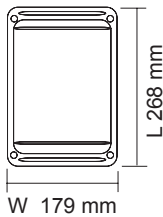

LED SURFACE FITTING

SE7253, SE7254, SE7255 C-SERIES

DIMENSIONS

CONSTRUCTION

- Die-cast aluminium body
- Powder coated finish
- Frosted glass diffuser
- E27 lamp base
- Lamp NOT included

IP RATING

- IP54 weatherproof

LAMP OPTIONS

- LG5, LG9
- LGS4, LGS8, LGS10, LGS14D
- LT407, LT409

Model No.	Input	Fitting Colour
SE7253 WH	240V	White
SE7253 SL	240V	Silver
SE7253 BK	240V	Black
SE7254 WH	240V	White
SE7254 SL	240V	Silver
SE7254 BK	240V	Black
SE7255 WH	240V	White
SE7255 SL	240V	Silver
SE7255 BK	240V	Black