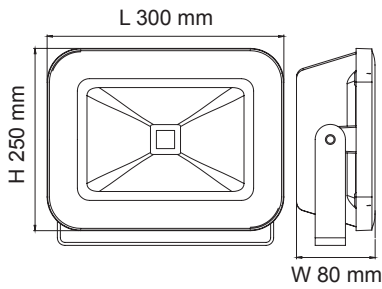

- Built-in constant current non-dimmable LED driver
- IP67 nickel plated copper cable gland
- 600 mm 3 core rubber flex

IP RATING

- IP65 weatherproof

Model No.	Input	Power	Lumen	CCT	Beam Angle	CRI	Fitting Colour
SE7174/10WW/SL	240V	10W	700lm	3000K	120°	>80	Silver
SE7174/10WW/BK	240V	10W	700lm	3000K	120°	>80	Black
SE7174/10DL/SL	240V	10W	800lm	5700K	120°	>80	Silver
SE7174/10DL/BK	240V	10W	800lm	5700K	120°	>80	Black
SE7174/20WW/SL	240V	20W	1500lm	3000K	120°	>80	Silver
SE7174/20WW/BK	240V	20W	1500lm	3000K	120°	>80	Black
SE7174/20DL/SL	240V	20W	1700lm	5700K	120°	>80	Silver
SE7174/20DL/BK	240V	20W	1700lm	5700K	120°	>80	Black
SE7174/30WW/SL	240V	30W	2300lm	3000K	120°	>80	Silver
SE7174/30WW/BK	240V	30W	2300lm	3000K	120°	>80	Black
SE7174/30DL/SL	240V	30W	2500lm	5700K	120°	>80	Silver
SE7174/30DL/BK	240V	30W	2500lm	5700K	120°	>80	Black

PHOTOMETRIC DATA Unit: cd C0/C180 — C90/C270

SE7174/50 BK

SE7174/100 BK

DIMENSIONS

Model No.	Input	Power	Lumen	CCT	Beam Angle	CRI	Fitting Colour
SE7174/50WW/SL	240V	50W	3900lm	3000K	120°	>80	Silver
SE7174/50WW/BK	240V	50W	3900lm	3000K	120°	>80	Black
SE7174/50DL/SL	240V	50W	4200lm	5700K	120°	>80	Silver
SE7174/50DL/BK	240V	50W	4200lm	5700K	120°	>80	Black
SE7174/100WW/SL	240V	100W	8000lm	3000K	120°	>80	Silver
SE7174/100WW/BK	240V	100W	8000lm	3000K	120°	>80	Black
SE7174/100DL/SL	240V	100W	8000lm	5700K	120°	>80	Silver
SE7174/100DL/BK	240V	100W	8000lm	5700K	120°	>80	Black