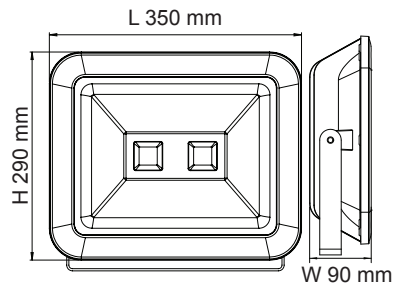

- Built-in constant current non-dimmable LED driver
- IP67 nickel plated copper cable gland
- 600 mm 3 core rubber flex

IP RATING

- IP65 weatherproof

Model No.	Input	Power	Lumen	CCT	Beam Angle	CRI	Fitting Colour
SE7174/10WW/SL	240V	10W	700lm	3000K	120°	>80	Silver
SE7174/10WW/BK	240V	10W	700lm	3000K	120°	>80	Black
SE7174/10DL/SL	240V	10W	800lm	5700K	120°	>80	Silver
SE7174/10DL/BK	240V	10W	800lm	5700K	120°	>80	Black
SE7174/20WW/SL	240V	20W	1500lm	3000K	120°	>80	Silver
SE7174/20WW/BK	240V	20W	1500lm	3000K	120°	>80	Black
SE7174/20DL/SL	240V	20W	1700lm	5700K	120°	>80	Silver
SE7174/20DL/BK	240V	20W	1700lm	5700K	120°	>80	Black
SE7174/30WW/SL	240V	30W	2300lm	3000K	120°	>80	Silver
SE7174/30WW/BK	240V	30W	2300lm	3000K	120°	>80	Black
SE7174/30DL/SL	240V	30W	2500lm	5700K	120°	>80	Silver
SE7174/30DL/BK	240V	30W	2500lm	5700K	120°	>80	Black

PHOTOMETRIC DATA Unit: cd C0/C180 — C90/C270

SE7174/50 BK

SE7174/100 BK

DIMENSIONS

Model No.	Input	Power	Lumen	CCT	Beam Angle	CRI	Fitting Colour
SE7174/50WW/SL	240V	50W	3900lm	3000K	120°	>80	Silver
SE7174/50WW/BK	240V	50W	3900lm	3000K	120°	>80	Black
SE7174/50DL/SL	240V	50W	4200lm	5700K	120°	>80	Silver
SE7174/50DL/BK	240V	50W	4200lm	5700K	120°	>80	Black
SE7174/100WW/SL	240V	100W	8000lm	3000K	120°	>80	Silver
SE7174/100WW/BK	240V	100W	8000lm	3000K	120°	>80	Black
SE7174/100DL/SL	240V	100W	8000lm	5700K	120°	>80	Silver
SE7174/100DL/BK	240V	100W	8000lm	5700K	120°	>80	Black