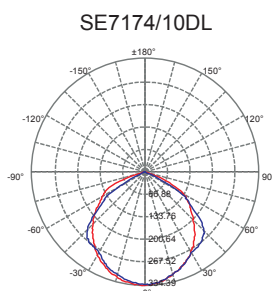

LED FLOOD LIGHT

SE7174 NEW STAR

DIMENSIONS

CONSTRUCTION

- Die-cast aluminium body
- Powder coated finish
- Clear tempered glass front cover
- High output COB LED chip
- High performance aluminium reflector

- Built-in constant current non-dimmable LED driver
- IP67 nickel plated copper cable gland
- 600 mm 3 core rubber flex

IP RATING

- IP65 weatherproof

Model No.	Input	Power	Lumen	CCT	Beam Angle	CRI	Fitting Colour
SE7174/10WW/SL	240V	10W	700lm	3000K	120°	>80	Silver
SE7174/10WW/BK	240V	10W	700lm	3000K	120°	>80	Black
SE7174/10DL/SL	240V	10W	800lm	5700K	120°	>80	Silver
SE7174/10DL/BK	240V	10W	800lm	5700K	120°	>80	Black
SE7174/20WW/SL	240V	20W	1500lm	3000K	120°	>80	Silver
SE7174/20WW/BK	240V	20W	1500lm	3000K	120°	>80	Black
SE7174/20DL/SL	240V	20W	1700lm	5700K	120°	>80	Silver
SE7174/20DL/BK	240V	20W	1700lm	5700K	120°	>80	Black
SE7174/30WW/SL	240V	30W	2300lm	3000K	120°	>80	Silver
SE7174/30WW/BK	240V	30W	2300lm	3000K	120°	>80	Black
SE7174/30DL/SL	240V	30W	2500lm	5700K	120°	>80	Silver
SE7174/30DL/BK	240V	30W	2500lm	5700K	120°	>80	Black

PHOTOMETRIC DATA Unit: cd C0/C180 — C90/C270

SE7174/50 BK

SE7174/100 BK

DIMENSIONS

Model No.	Input	Power	Lumen	CCT	Beam Angle	CRI	Fitting Colour
SE7174/50WW/SL	240V	50W	3900lm	3000K	120°	>80	Silver
SE7174/50WW/BK	240V	50W	3900lm	3000K	120°	>80	Black
SE7174/50DL/SL	240V	50W	4200lm	5700K	120°	>80	Silver
SE7174/50DL/BK	240V	50W	4200lm	5700K	120°	>80	Black
SE7174/100WW/SL	240V	100W	8000lm	3000K	120°	>80	Silver
SE7174/100WW/BK	240V	100W	8000lm	3000K	120°	>80	Black
SE7174/100DL/SL	240V	100W	8000lm	5700K	120°	>80	Silver
SE7174/100DL/BK	240V	100W	8000lm	5700K	120°	>80	Black

PHOTOMETRIC DATA Unit: cd C0/C180 — C90/C270