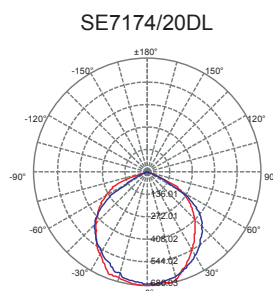

LED FLOOD LIGHT

SE7174 NEW STAR

DIMENSIONS

CONSTRUCTION

- Die-cast aluminium body
- Powder coated finish
- Clear tempered glass front cover
- High output COB LED chip
- High performance aluminium reflector

- Built-in constant current non-dimmable LED driver
- IP67 nickel plated copper cable gland
- 600 mm 3 core rubber flex

IP RATING

- IP65 weatherproof

Model No.	Input	Power	Lumen	CCT	Beam Angle	CRI	Fitting Colour
SE7174/10WW/SL	240V	10W	700lm	3000K	120°	>80	Silver
SE7174/10WW/BK	240V	10W	700lm	3000K	120°	>80	Black
SE7174/10DL/SL	240V	10W	800lm	5700K	120°	>80	Silver
SE7174/10DL/BK	240V	10W	800lm	5700K	120°	>80	Black
SE7174/20WW/SL	240V	20W	1500lm	3000K	120°	>80	Silver
SE7174/20WW/BK	240V	20W	1500lm	3000K	120°	>80	Black
SE7174/20DL/SL	240V	20W	1700lm	5700K	120°	>80	Silver
SE7174/20DL/BK	240V	20W	1700lm	5700K	120°	>80	Black
SE7174/30WW/SL	240V	30W	2300lm	3000K	120°	>80	Silver
SE7174/30WW/BK	240V	30W	2300lm	3000K	120°	>80	Black
SE7174/30DL/SL	240V	30W	2500lm	5700K	120°	>80	Silver
SE7174/30DL/BK	240V	30W	2500lm	5700K	120°	>80	Black

PHOTOMETRIC DATA Unit: cd C0/C180 — C90/C270

SE7174/50 BK

SE7174/100 BK

DIMENSIONS

Model No.	Input	Power	Lumen	CCT	Beam Angle	CRI	Fitting Colour
SE7174/50WW/SL	240V	50W	3900lm	3000K	120°	>80	Silver
SE7174/50WW/BK	240V	50W	3900lm	3000K	120°	>80	Black
SE7174/50DL/SL	240V	50W	4200lm	5700K	120°	>80	Silver
SE7174/50DL/BK	240V	50W	4200lm	5700K	120°	>80	Black
SE7174/100WW/SL	240V	100W	8000lm	3000K	120°	>80	Silver
SE7174/100WW/BK	240V	100W	8000lm	3000K	120°	>80	Black
SE7174/100DL/SL	240V	100W	8000lm	5700K	120°	>80	Silver
SE7174/100DL/BK	240V	100W	8000lm	5700K	120°	>80	Black

PHOTOMETRIC DATA Unit: cd C0/C180 — C90/C270