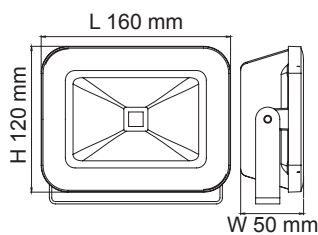

LED FLOOD LIGHT

SE7174 NEW STAR

DIMENSIONS

CONSTRUCTION

- Die-cast aluminium body
- Powder coated finish
- Clear tempered glass front cover
- High output COB LED chip
- High performance aluminium reflector

- Built-in constant current non-dimmable LED driver
- IP67 nickel plated copper cable gland
- 600 mm 3 core rubber flex

IP RATING

- IP65 weatherproof

Model No.	Input	Power	Lumen	CCT	Beam Angle	CRI	Fitting Colour
SE7174/10WW/SL	240V	10W	700lm	3000K	120°	>80	Silver
SE7174/10WW/BK	240V	10W	700lm	3000K	120°	>80	Black
SE7174/10DL/SL	240V	10W	800lm	5700K	120°	>80	Silver
SE7174/10DL/BK	240V	10W	800lm	5700K	120°	>80	Black
SE7174/20WW/SL	240V	20W	1500lm	3000K	120°	>80	Silver
SE7174/20WW/BK	240V	20W	1500lm	3000K	120°	>80	Black
SE7174/20DL/SL	240V	20W	1700lm	5700K	120°	>80	Silver
SE7174/20DL/BK	240V	20W	1700lm	5700K	120°	>80	Black
SE7174/30WW/SL	240V	30W	2300lm	3000K	120°	>80	Silver
SE7174/30WW/BK	240V	30W	2300lm	3000K	120°	>80	Black
SE7174/30DL/SL	240V	30W	2500lm	5700K	120°	>80	Silver
SE7174/30DL/BK	240V	30W	2500lm	5700K	120°	>80	Black

PHOTOMETRIC DATA Unit: cd C0/C180 — C90/C270

SE7174/50 BK

SE7174/100 BK

DIMENSIONS

Model No.	Input	Power	Lumen	CCT	Beam Angle	CRI	Fitting Colour
SE7174/50WW/SL	240V	50W	3900lm	3000K	120°	>80	Silver
SE7174/50WW/BK	240V	50W	3900lm	3000K	120°	>80	Black
SE7174/50DL/SL	240V	50W	4200lm	5700K	120°	>80	Silver
SE7174/50DL/BK	240V	50W	4200lm	5700K	120°	>80	Black
SE7174/100WW/SL	240V	100W	8000lm	3000K	120°	>80	Silver
SE7174/100WW/BK	240V	100W	8000lm	3000K	120°	>80	Black
SE7174/100DL/SL	240V	100W	8000lm	5700K	120°	>80	Silver
SE7174/100DL/BK	240V	100W	8000lm	5700K	120°	>80	Black