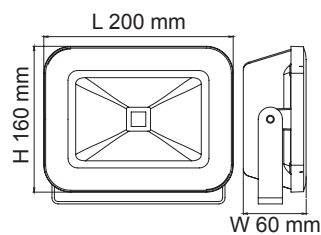

LED FLOOD LIGHT

SE7174 NEW STAR

DIMENSIONS

CONSTRUCTION

- Die-cast aluminium body
- Powder coated finish
- Clear tempered glass front cover
- High output COB LED chip
- High performance aluminium reflector

- Built-in constant current non-dimmable LED driver
- IP67 nickel plated copper cable gland
- 600 mm 3 core rubber flex

IP RATING

- IP65 weatherproof

Model No.	Input	Power	Lumen	CCT	Beam Angle	CRI	Fitting Colour
SE7174/10WW/SL	240V	10W	700lm	3000K	120°	>80	Silver
SE7174/10WW/BK	240V	10W	700lm	3000K	120°	>80	Black
SE7174/10DL/SL	240V	10W	800lm	5700K	120°	>80	Silver
SE7174/10DL/BK	240V	10W	800lm	5700K	120°	>80	Black
SE7174/20WW/SL	240V	20W	1500lm	3000K	120°	>80	Silver
SE7174/20WW/BK	240V	20W	1500lm	3000K	120°	>80	Black
SE7174/20DL/SL	240V	20W	1700lm	5700K	120°	>80	Silver
SE7174/20DL/BK	240V	20W	1700lm	5700K	120°	>80	Black
SE7174/30WW/SL	240V	30W	2300lm	3000K	120°	>80	Silver
SE7174/30WW/BK	240V	30W	2300lm	3000K	120°	>80	Black
SE7174/30DL/SL	240V	30W	2500lm	5700K	120°	>80	Silver
SE7174/30DL/BK	240V	30W	2500lm	5700K	120°	>80	Black

PHOTOMETRIC DATA Unit: cd C0/C180 — C90/C270

SE7174/50 BK

SE7174/100 BK

DIMENSIONS

Model No.	Input	Power	Lumen	CCT	Beam Angle	CRI	Fitting Colour
SE7174/50WW/SL	240V	50W	3900lm	3000K	120°	>80	Silver
SE7174/50WW/BK	240V	50W	3900lm	3000K	120°	>80	Black
SE7174/50DL/SL	240V	50W	4200lm	5700K	120°	>80	Silver
SE7174/50DL/BK	240V	50W	4200lm	5700K	120°	>80	Black
SE7174/100WW/SL	240V	100W	8000lm	3000K	120°	>80	Silver
SE7174/100WW/BK	240V	100W	8000lm	3000K	120°	>80	Black
SE7174/100DL/SL	240V	100W	8000lm	5700K	120°	>80	Silver
SE7174/100DL/BK	240V	100W	8000lm	5700K	120°	>80	Black