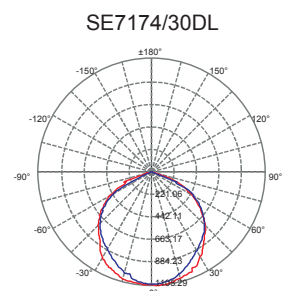

LED FLOOD LIGHT

SE7174 NEW STAR

DIMENSIONS

CONSTRUCTION

- Die-cast aluminium body
- Powder coated finish
- Clear tempered glass front cover
- High output COB LED chip
- High performance aluminium reflector

- Built-in constant current non-dimmable LED driver
- IP67 nickel plated copper cable gland
- 600 mm 3 core rubber flex

IP RATING

- IP65 weatherproof

Model No.	Input	Power	Lumen	CCT	Beam Angle	CRI	Fitting Colour
SE7174/10WW/SL	240V	10W	700lm	3000K	120°	>80	Silver
SE7174/10WW/BK	240V	10W	700lm	3000K	120°	>80	Black
SE7174/10DL/SL	240V	10W	800lm	5700K	120°	>80	Silver
SE7174/10DL/BK	240V	10W	800lm	5700K	120°	>80	Black
SE7174/20WW/SL	240V	20W	1500lm	3000K	120°	>80	Silver
SE7174/20WW/BK	240V	20W	1500lm	3000K	120°	>80	Black
SE7174/20DL/SL	240V	20W	1700lm	5700K	120°	>80	Silver
SE7174/20DL/BK	240V	20W	1700lm	5700K	120°	>80	Black
SE7174/30WW/SL	240V	30W	2300lm	3000K	120°	>80	Silver
SE7174/30WW/BK	240V	30W	2300lm	3000K	120°	>80	Black
SE7174/30DL/SL	240V	30W	2500lm	5700K	120°	>80	Silver
SE7174/30DL/BK	240V	30W	2500lm	5700K	120°	>80	Black

PHOTOMETRIC DATA Unit: cd C0/C180 — C90/C270

SE7174/50 BK

SE7174/100 BK

DIMENSIONS

Model No.	Input	Power	Lumen	CCT	Beam Angle	CRI	Fitting Colour
SE7174/50WW/SL	240V	50W	3900lm	3000K	120°	>80	Silver
SE7174/50WW/BK	240V	50W	3900lm	3000K	120°	>80	Black
SE7174/50DL/SL	240V	50W	4200lm	5700K	120°	>80	Silver
SE7174/50DL/BK	240V	50W	4200lm	5700K	120°	>80	Black
SE7174/100WW/SL	240V	100W	8000lm	3000K	120°	>80	Silver
SE7174/100WW/BK	240V	100W	8000lm	3000K	120°	>80	Black
SE7174/100DL/SL	240V	100W	8000lm	5700K	120°	>80	Silver
SE7174/100DL/BK	240V	100W	8000lm	5700K	120°	>80	Black

PHOTOMETRIC DATA Unit: cd C0/C180 — C90/C270