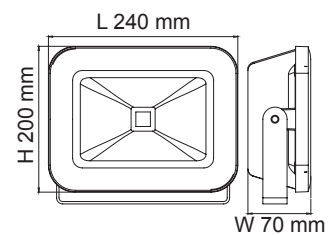

LED FLOOD LIGHT

SE7174 NEW STAR

DIMENSIONS

CONSTRUCTION

- Die-cast aluminium body
- Powder coated finish
- Clear tempered glass front cover
- High output COB LED chip
- High performance aluminium reflector

- Built-in constant current non-dimmable LED driver
- IP67 nickel plated copper cable gland
- 600 mm 3 core rubber flex

IP RATING

- IP65 weatherproof

Model No.	Input	Power	Lumen	CCT	Beam Angle	CRI	Fitting Colour
SE7174/10WW/SL	240V	10W	700lm	3000K	120°	>80	Silver
SE7174/10WW/BK	240V	10W	700lm	3000K	120°	>80	Black
SE7174/10DL/SL	240V	10W	800lm	5700K	120°	>80	Silver
SE7174/10DL/BK	240V	10W	800lm	5700K	120°	>80	Black
SE7174/20WW/SL	240V	20W	1500lm	3000K	120°	>80	Silver
SE7174/20WW/BK	240V	20W	1500lm	3000K	120°	>80	Black
SE7174/20DL/SL	240V	20W	1700lm	5700K	120°	>80	Silver
SE7174/20DL/BK	240V	20W	1700lm	5700K	120°	>80	Black
SE7174/30WW/SL	240V	30W	2300lm	3000K	120°	>80	Silver
SE7174/30WW/BK	240V	30W	2300lm	3000K	120°	>80	Black
SE7174/30DL/SL	240V	30W	2500lm	5700K	120°	>80	Silver
SE7174/30DL/BK	240V	30W	2500lm	5700K	120°	>80	Black

PHOTOMETRIC DATA Unit: cd C0/C180 — C90/C270

SE7174/50 BK

SE7174/100 BK

DIMENSIONS

Model No.	Input	Power	Lumen	CCT	Beam Angle	CRI	Fitting Colour
SE7174/50WW/SL	240V	50W	3900lm	3000K	120°	>80	Silver
SE7174/50WW/BK	240V	50W	3900lm	3000K	120°	>80	Black
SE7174/50DL/SL	240V	50W	4200lm	5700K	120°	>80	Silver
SE7174/50DL/BK	240V	50W	4200lm	5700K	120°	>80	Black
SE7174/100WW/SL	240V	100W	8000lm	3000K	120°	>80	Silver
SE7174/100WW/BK	240V	100W	8000lm	3000K	120°	>80	Black
SE7174/100DL/SL	240V	100W	8000lm	5700K	120°	>80	Silver
SE7174/100DL/BK	240V	100W	8000lm	5700K	120°	>80	Black