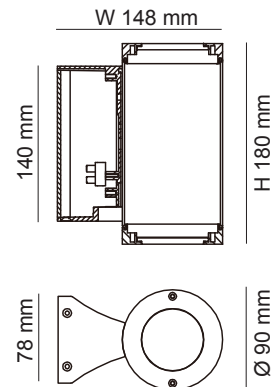

### BEAM STANDARD

- Upward & downward

SE7147 CB

### BEAM OPTION

- Can be installed upward or downward facing

### DIMENSIONS

Model No.	Input	Power	Lumen	CCT	Beam Angle	CRI	Fitting Colour
SE7147WW/BK	240V	16W	2 x 400lm	3000K	25°	>80	Black
SE7147WW/CB	240V	16W	2 x 400lm	3000K	25°	>80	Charcoal Black
SE7147CW/BK	240V	16W	2 x 400lm	4000K	25°	>80	Black
SE7147CW/CB	240V	16W	2 x 400lm	4000K	25°	>80	Charcoal Black