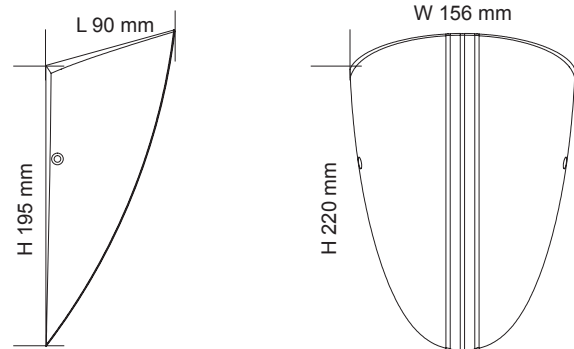

IP RATING

- IP65 weatherproof

BEAM OPTION

- Can be installed upward or downward facing

DIMENSIONS

Model No.	Input	Power	Lumen	CCT	Beam Angle	CRI	Fitting Colour
SE7145WW/BK	240V	15W	800lm	3000K	30°	>80	Black
SE7145WW/SL	240V	15W	800lm	3000K	30°	>80	Silver
SE7145CW/BK	240V	15W	900lm	4000K	30°	>80	Black
SE7145CW/SL	240V	15W	900lm	4000K	30°	>80	Silver

PHOTOMETRIC DATA Unit: cd C0/C180 — C90/C270