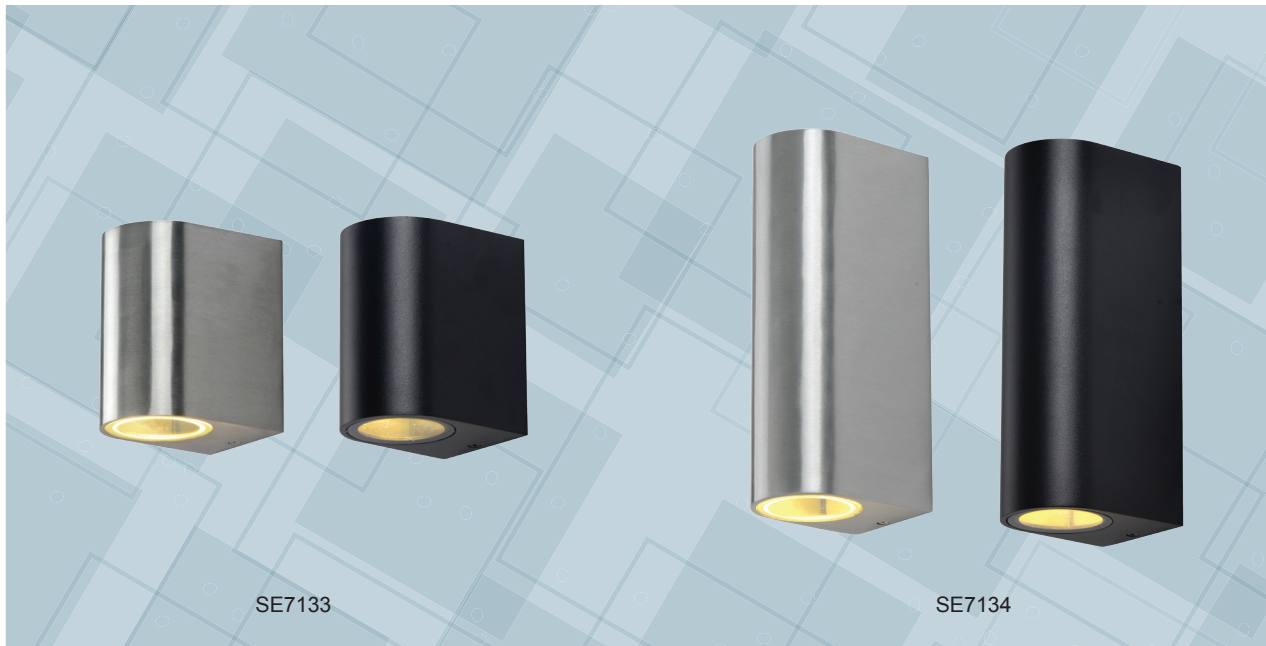

LED WALL FITTING

SE7133, SE7134 ETON

DIMENSIONS

CONSTRUCTION

- Die-cast aluminium body
- Powder coated finish
- Clear tempered glass cover
- GU10 lamp base
- Lamp NOT included

LAMP OPTIONS

- GU10L350
- GU10L550
- GU10LR750
- GU10LA750

IP RATING

- IP54 weatherproof

Model No.	Input	Fitting Colour	Number of Lamps required
SE7133BK GU10	240V	Black	1
SE7133SL GU10	240V	Silver	1
SE7134BK GU10	240V	Black	2
SE7134SL GU10	240V	Silver	2