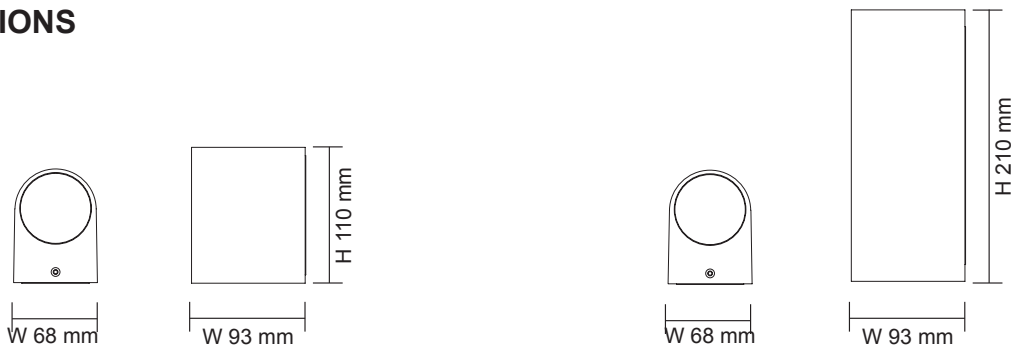

LED WALL FITTING

SE7133, SE7134 ETON

DIMENSIONS

CONSTRUCTION

- Die-cast aluminium body
- Powder coated finish
- Clear tempered glass cover
- GU10 lamp base
- Lamp NOT included

LAMP OPTIONS

- GU10L350
- GU10L550
- GU10LR750
- GU10LA750

IP RATING

- IP54 weatherproof

Model No.	Input	Fitting Colour	Number of Lamps required
SE7133BK GU10	240V	Black	1
SE7133SL GU10	240V	Silver	1
SE7134BK GU10	240V	Black	2
SE7134SL GU10	240V	Silver	2