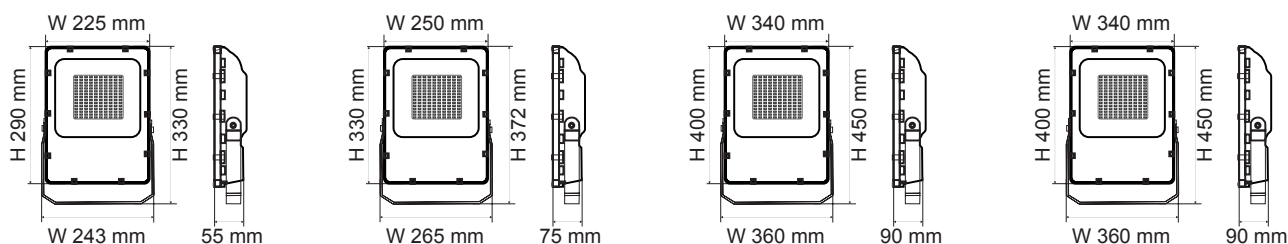

LED COMMERCIAL FLOOD LIGHT

SE7099 MAXISTAR

DIMENSIONS

CONSTRUCTION

- Premium grade aluminium body
- Powder coated finish
- Textured tempered glass cover
- High efficiency SMD LED chips
- Built-in constant current non-dimmable LED driver
- 1.5 m 3 core rubber flex

IP RATING

- IP66 weatherproof

FITTING COLOUR

- Black, Silver

COLOUR TEMPERATURE

- 3000K Warm White
- 5700K Daylight

Model No.	Input	Power	Lumen	CCT	Beam Angle	CRI	Fitting Colour	Net Weight
SE7099/50WW/BK	240V	50W	4500lm	3000K	120°	>80	Black	3.1 kg
SE7099/50WW/SL	240V	50W	4500lm	3000K	120°	>80	Silver	3.1 kg
SE7099/50DL/BK	240V	50W	5000lm	5700K	120°	>80	Black	3.1 kg
SE7099/50DL/SL	240V	50W	5000lm	5700K	120°	>80	Silver	3.1 kg

Model No.	Input	Power	Lumen	CCT	Beam Angle	CRI	Fitting Colour	Net Weight
SE7099/75WW/BK	240V	75W	6500lm	3000K	120°	>80	Black	4.8 kg
SE7099/75WW/SL	240V	75W	6500lm	3000K	120°	>80	Silver	4.8 kg
SE7099/75DL/BK	240V	75W	7500lm	5700K	120°	>80	Black	4.8 kg
SE7099/75DL/SL	240V	75W	7500lm	5700K	120°	>80	Silver	4.8 kg

ACCESSORIES

SE7099SPK/BK

SE7099PMB/BK

SE7099AMB/BK5, SE7099AMB/BK8, SE7099AMB/BK10

Model No.	Description	Dimensions
SE7099SPK/BK	Spike	Ø 60 mm x H 263 mm
SE7099PMB/BK	Pole mounting bracket (for SE7099/50 & SE7099/75 only)	Ø 62 mm x H 200 mm
SE7099AMB/BK5	Arm mounting bracket	L 500 mm
SE7099AMB/BK8	Arm mounting bracket	L 800 mm
SE7099AMB/BK10	Arm mounting bracket	L 1000 mm