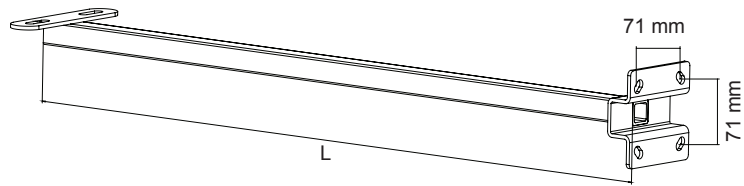

Model No.	Input	Power	Lumen	CCT	Beam Angle	CRI	Fitting Colour	Net Weight
SE7099/200WW/BK	240V	200W	20000lm	3000K	120°	>80	Black	8.3 kg
SE7099/200WW/SL	240V	200W	20000lm	3000K	120°	>80	Silver	8.3 kg
SE7099/200DL/BK	240V	200W	22000lm	5700K	120°	>80	Black	8.3 kg
SE7099/200DL/SL	240V	200W	22000lm	5700K	120°	>80	Silver	8.3 kg

ACCESSORIES

SE7099SPK/BK

SE7099PMB/BK

SE7099AMB/BK5, SE7099AMB/BK8, SE7099AMB/BK10

Model No.	Description	Dimensions
SE7099SPK/BK	Spike	Ø 60 mm x H 263 mm
SE7099PMB/BK	Pole mounting bracket (for SE7099/50 & SE7099/75 only)	Ø 62 mm x H 200 mm
SE7099AMB/BK5	Arm mounting bracket	L 500 mm
SE7099AMB/BK8	Arm mounting bracket	L 800 mm
SE7099AMB/BK10	Arm mounting bracket	L 1000 mm