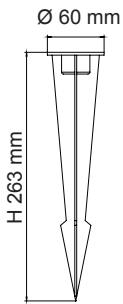

IP RATING

- IP66 weatherproof

FITTING COLOUR

- Black, Silver

COLOUR TEMPERATURE

- 3000K Warm White
- 5700K Daylight

Model No.	Input	Power	Lumen	CCT	Beam Angle	CRI	Fitting Colour	Net Weight
SE7099/50WW/BK	240V	50W	4500lm	3000K	120°	>80	Black	3.1 kg
SE7099/50WW/SL	240V	50W	4500lm	3000K	120°	>80	Silver	3.1 kg
SE7099/50DL/BK	240V	50W	5000lm	5700K	120°	>80	Black	3.1 kg
SE7099/50DL/SL	240V	50W	5000lm	5700K	120°	>80	Silver	3.1 kg

Model No.	Input	Power	Lumen	CCT	Beam Angle	CRI	Fitting Colour	Net Weight
SE7099/75WW/BK	240V	75W	6500lm	3000K	120°	>80	Black	4.8 kg
SE7099/75WW/SL	240V	75W	6500lm	3000K	120°	>80	Silver	4.8 kg
SE7099/75DL/BK	240V	75W	7500lm	5700K	120°	>80	Black	4.8 kg
SE7099/75DL/SL	240V	75W	7500lm	5700K	120°	>80	Silver	4.8 kg

Model No.	Input	Power	Lumen	CCT	Beam Angle	CRI	Fitting Colour	Net Weight
SE7099/150WW/BK	240V	150W	13000lm	3000K	120°	>80	Black	8.1 kg
SE7099/150WW/SL	240V	150W	13000lm	3000K	120°	>80	Silver	8.1 kg
SE7099/150DL/BK	240V	150W	15000lm	5700K	120°	>80	Black	8.1 kg
SE7099/150DL/SL	240V	150W	15000lm	5700K	120°	>80	Silver	8.1 kg

ACCESSORIES

SE7099SPK/BK

SE7099PMB/BK

SE7099AMB/BK5, SE7099AMB/BK8, SE7099AMB/BK10

Model No.	Description	Dimensions
SE7099SPK/BK	Spike	Ø 60 mm x H 263 mm
SE7099PMB/BK	Pole mounting bracket (for SE7099/50 & SE7099/75 only)	Ø 62 mm x H 200 mm
SE7099AMB/BK5	Arm mounting bracket	L 500 mm
SE7099AMB/BK8	Arm mounting bracket	L 800 mm
SE7099AMB/BK10	Arm mounting bracket	L 1000 mm