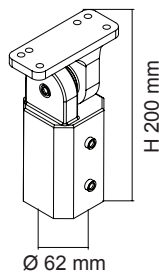

Model No.	Input	Power	Lumen	CCT	Beam Angle	CRI	Fitting Colour	Net Weight
SE7099/75WW/BK	240V	75W	6500lm	3000K	120°	>80	Black	4.8 kg
SE7099/75WW/SL	240V	75W	6500lm	3000K	120°	>80	Silver	4.8 kg
SE7099/75DL/BK	240V	75W	7500lm	5700K	120°	>80	Black	4.8 kg
SE7099/75DL/SL	240V	75W	7500lm	5700K	120°	>80	Silver	4.8 kg

Model No.	Input	Power	Lumen	CCT	Beam Angle	CRI	Fitting Colour	Net Weight
SE7099/150WW/BK	240V	150W	13000lm	3000K	120°	>80	Black	8.1 kg
SE7099/150WW/SL	240V	150W	13000lm	3000K	120°	>80	Silver	8.1 kg
SE7099/150DL/BK	240V	150W	15000lm	5700K	120°	>80	Black	8.1 kg
SE7099/150DL/SL	240V	150W	15000lm	5700K	120°	>80	Silver	8.1 kg

Model No.	Input	Power	Lumen	CCT	Beam Angle	CRI	Fitting Colour	Net Weight
SE7099/200WW/BK	240V	200W	20000lm	3000K	120°	>80	Black	8.3 kg
SE7099/200WW/SL	240V	200W	20000lm	3000K	120°	>80	Silver	8.3 kg
SE7099/200DL/BK	240V	200W	22000lm	5700K	120°	>80	Black	8.3 kg
SE7099/200DL/SL	240V	200W	22000lm	5700K	120°	>80	Silver	8.3 kg

ACCESSORIES

SE7099SPK/BK

SE7099PMB/BK

SE7099AMB/BK5, SE7099AMB/BK8, SE7099AMB/BK10

Model No.	Description	Dimensions
SE7099SPK/BK	Spike	Ø 60 mm x H 263 mm
SE7099PMB/BK	Pole mounting bracket (for SE7099/50 & SE7099/75 only)	Ø 62 mm x H 200 mm
SE7099AMB/BK5	Arm mounting bracket	L 500 mm
SE7099AMB/BK8	Arm mounting bracket	L 800 mm
SE7099AMB/BK10	Arm mounting bracket	L 1000 mm