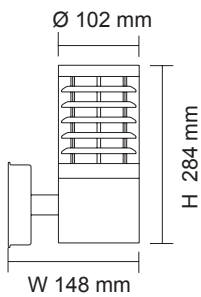

LED WALL & POST FITTING

SE7085, SE7086 SWAN

CONSTRUCTION

- Stainless steel body
- Clear acrylic diffuser
- E27 lamp base
- Lamp NOT included

IP RATING

- IP44 weatherproof

LAMP OPTIONS

- LG5, LG9
- LGS4, LGS8, LGS10
- LT407, LT409

Model No.	Input	Fitting Colour
SE7085	240V	Stainless Steel
SE7086/55	240V	Stainless Steel
SE7086/100	240V	Stainless Steel

DIMENSIONS

SE7085

SE7086/100

SE7086/55