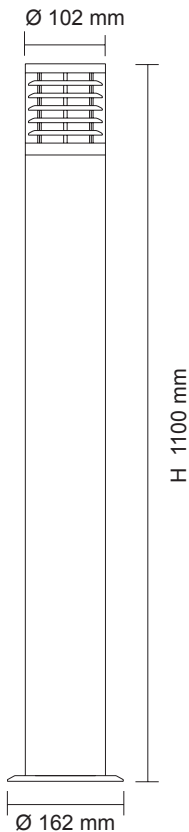

LED WALL & POST FITTING

SE7085, SE7086 SWAN

CONSTRUCTION

- Stainless steel body
- Clear acrylic diffuser
- E27 lamp base
- Lamp NOT included

IP RATING

- IP44 weatherproof

LAMP OPTIONS

- LG5, LG9
- LGS4, LGS8, LGS10
- LT407, LT409

Model No.	Input	Fitting Colour
SE7085	240V	Stainless Steel
SE7086/55	240V	Stainless Steel
SE7086/100	240V	Stainless Steel

DIMENSIONS

SE7085

SE7086/100

SE7086/55