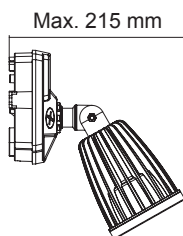

LED FLOOD LIGHT

SE7080/1, SE7080/2 STARGEM

DIMENSIONS

CONSTRUCTION

- Independently adjustable heads
- Polycarbonate construction base
- Die-cast aluminium heat sink
- Powder coated finish
- Opal polycarbonate lens
- Clear tempered glass cover

- High efficiency SMD LED chips
- High efficiency aluminium reflector
- Built-in constant current non-dimmable LED driver

IP RATING

- IP54 weatherproof

Model No.	Input	Power	Lumen	CCT	CRI	Fitting Colour
SE7080/1 WW BK	240V	15W	1100lm	3000K	>80	Black
SE7080/1 DL BK	240V	15W	1200lm	6000K	>80	Black