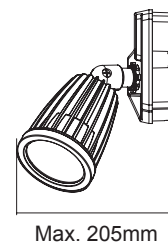

LED FLOOD LIGHT

SE7080/1, SE7080/2 STARGEM

DIMENSIONS

CONSTRUCTION

- Independently adjustable heads
- Polycarbonate construction base
- Die-cast aluminium heat sink
- Powder coated finish
- Opal polycarbonate lens
- Clear tempered glass cover

- High efficiency SMD LED chips
- High efficiency aluminium reflector
- Built-in constant current non-dimmable LED driver

IP RATING

- IP54 weatherproof

Model No.	Input	Power	Lumen	CCT	CRI	Fitting Colour
SE7080/1 WW BK	240V	15W	1100lm	3000K	>80	Black
SE7080/1 DL BK	240V	15W	1200lm	6000K	>80	Black