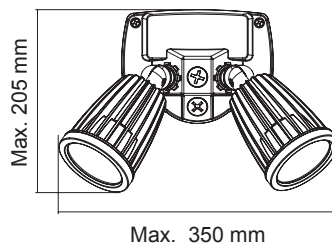

LED FLOOD LIGHT

SE7080/1, SE7080/2 STARGEM

DIMENSIONS

CONSTRUCTION

- Independently adjustable heads
- Polycarbonate construction base
- Die-cast aluminium heat sink
- Powder coated finish
- Opal polycarbonate lens
- Clear tempered glass cover

- High efficiency SMD LED chips
- High efficiency aluminium reflector
- Built-in constant current non-dimmable LED driver

IP RATING

- IP54 weatherproof

Model No.	Input	Power	Lumen	CCT	CRI	Fitting Colour
SE7080/1 WW BK	240V	15W	1100lm	3000K	>80	Black
SE7080/1 DL BK	240V	15W	1200lm	6000K	>80	Black