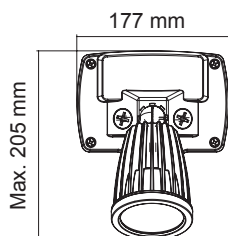

LED FLOOD LIGHT

SE7080/1, SE7080/2 STARGEM

DIMENSIONS

CONSTRUCTION

- Independently adjustable heads
- Polycarbonate construction base
- Die-cast aluminium heat sink
- Powder coated finish
- Opal polycarbonate lens
- Clear tempered glass cover

- High efficiency SMD LED chips
- High efficiency aluminium reflector
- Built-in constant current non-dimmable LED driver

IP RATING

- IP54 weatherproof

Model No.	Input	Power	Lumen	CCT	CRI	Fitting Colour
SE7080/1 WW BK	240V	15W	1100lm	3000K	>80	Black
SE7080/1 DL BK	240V	15W	1200lm	6000K	>80	Black

Model No.	Input	Power	Lumen	CCT	CRI	Fitting Colour
SE7080/2 WW SL	240V	2 x 15W	2 x 1100lm	3000K	>80	Silver
SE7080/2 WW BK	240V	2 x 15W	2 x 1100lm	3000K	>80	Black
SE7080/2 DL SL	240V	2 x 15W	2 x 1200lm	6000K	>80	Silver
SE7080/2 DL BK	240V	2 x 15W	2 x 1200lm	6000K	>80	Black