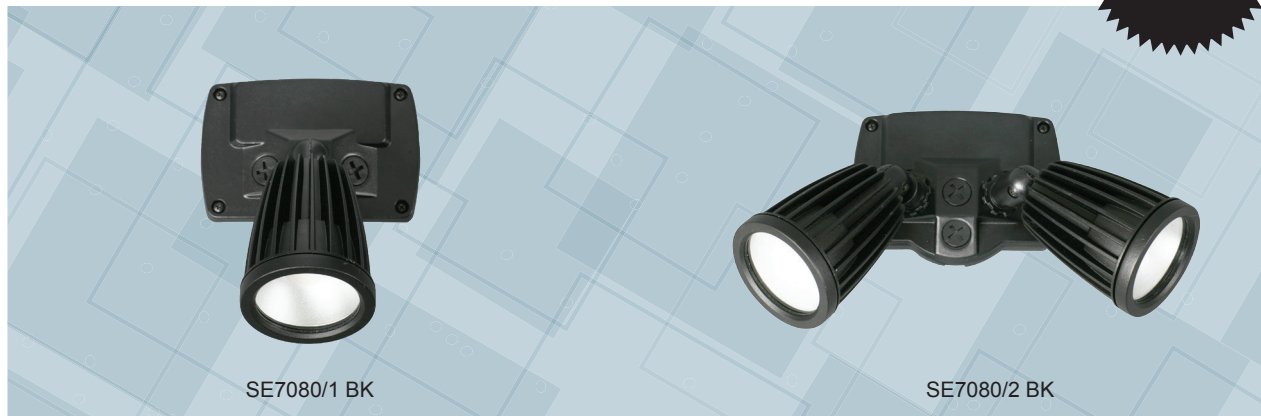

LED FLOOD LIGHT

SE7080/1, SE7080/2 STARGEM

DIMENSIONS

CONSTRUCTION

- Independently adjustable heads
- Polycarbonate construction base
- Die-cast aluminium heat sink
- Powder coated finish
- Opal polycarbonate lens
- Clear tempered glass cover

- High efficiency SMD LED chips
- High efficiency aluminium reflector
- Built-in constant current non-dimmable LED driver

IP RATING

- IP54 weatherproof

Model No.	Input	Power	Lumen	CCT	CRI	Fitting Colour
SE7080/1 WW BK	240V	15W	1100lm	3000K	>80	Black
SE7080/1 DL BK	240V	15W	1200lm	6000K	>80	Black

Model No.	Input	Power	Lumen	CCT	CRI	Fitting Colour
SE7080/2 WW SL	240V	2 x 15W	2 x 1100lm	3000K	>80	Silver
SE7080/2 WW BK	240V	2 x 15W	2 x 1100lm	3000K	>80	Black
SE7080/2 DL SL	240V	2 x 15W	2 x 1200lm	6000K	>80	Silver
SE7080/2 DL BK	240V	2 x 15W	2 x 1200lm	6000K	>80	Black