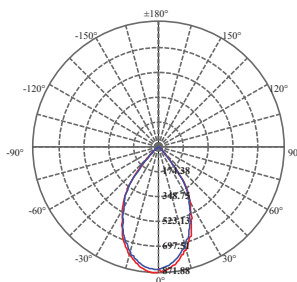

PHOTOMETRIC DATA

Unit: cd C0/C180 — C90/C270

S9902F-S9053 WP