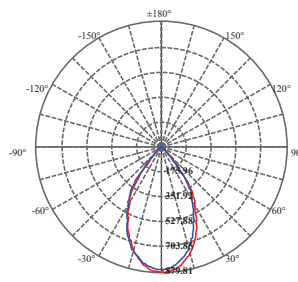

### BEAM ANGLE

- 60° (standard)
- 25° reflector (option)
- 40° reflector (option)

### PHOTOMETRIC DATA

Unit: cd C0/C180 — C90/C270

S9902F-S9053 WP

S9902F-S9053 CP

S9902F-S9053 DP