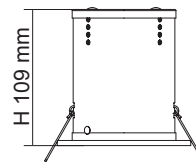

### BEAM ANGLE

- 60° (standard)
- 25° reflector (option)
- 40° reflector (option)

### DIMENSIONS

Ø 85 mm

In the event of ceiling fire, the rise in temperature causes the insulation in the can to expand and thus closes the fitting ventilation holes, preventing the spread of fire between ceiling void and room.