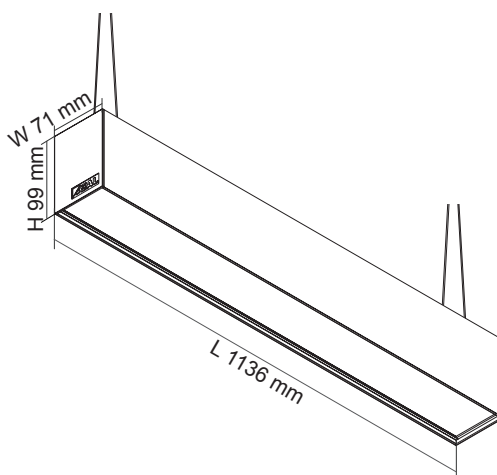

### DIMENSIONS

### ACCESSORY OPTION

- Straight link (S9776IP)

Model No.	Input	Power	Lumen	CCT	Beam Angle	CRI	Fitting Colour	Dimensions L x W x H
<b>S9776/40CW</b>	240V	40W	3000lm	4000K	90°	>80	White	1136 x 71 x 99 mm
<b>S9776/80CW</b>	240V	80W	6000lm	4000K	90°	>80	White	2256 x 71 x 99 mm