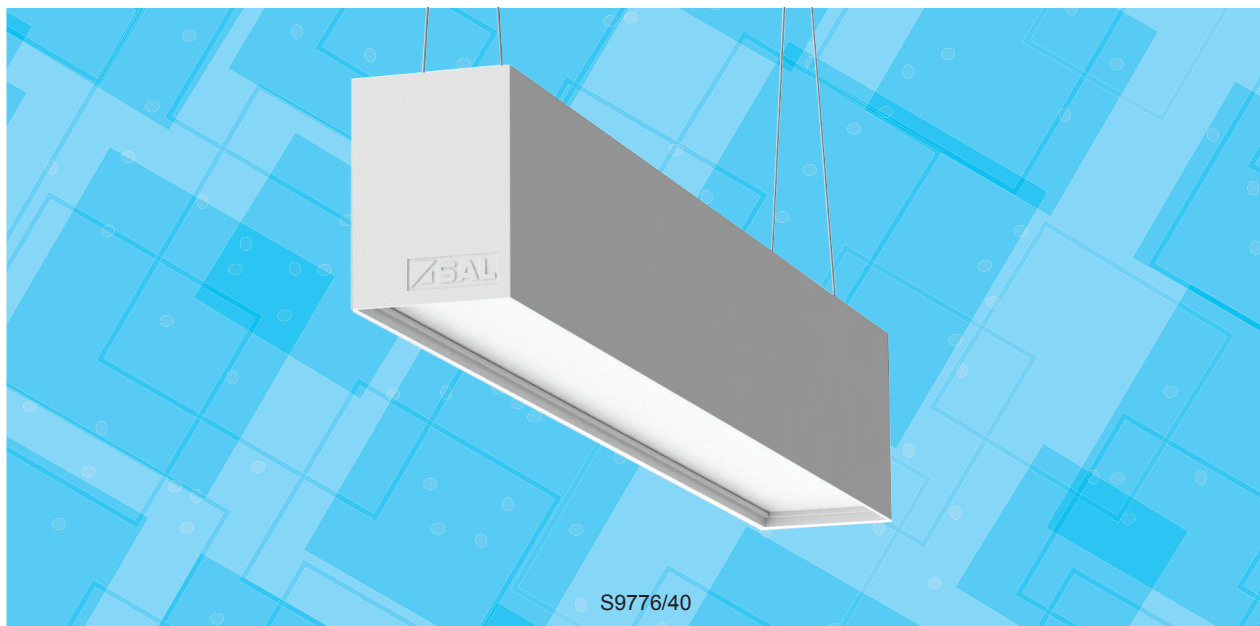

# LED CONNECTABLE PROFILE

## S9776 TITAN

### DIMENSIONS

### CONSTRUCTION

- Extruded aluminium profile
- Opal polycarbonate diffuser
- High efficiency SMD LED chips
- Constant current non-dimmable LED driver fitted
- Adjustable suspension kit fitted (2 x SSY1512)
- Surface mounted (allow min. 70 mm clearance at both ends)
- Loop in loop out cable duct