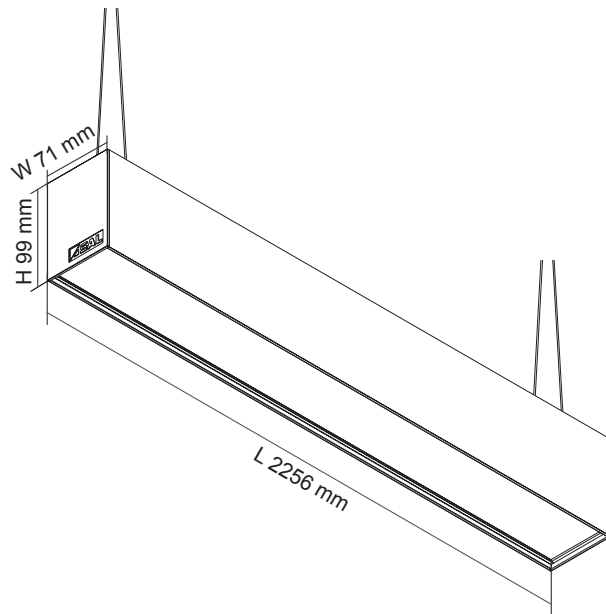

### DIMENSIONS

### ACCESSORY OPTION

- Straight link (S9776IP)

Model No.	Input	Power	Lumen	CCT	Beam Angle	CRI	Fitting Colour	Dimensions L x W x H
<b>S9776/40CW</b>	240V	40W	3000lm	4000K	90°	>80	White	1136 x 71 x 99 mm
<b>S9776/80CW</b>	240V	80W	6000lm	4000K	90°	>80	White	2256 x 71 x 99 mm