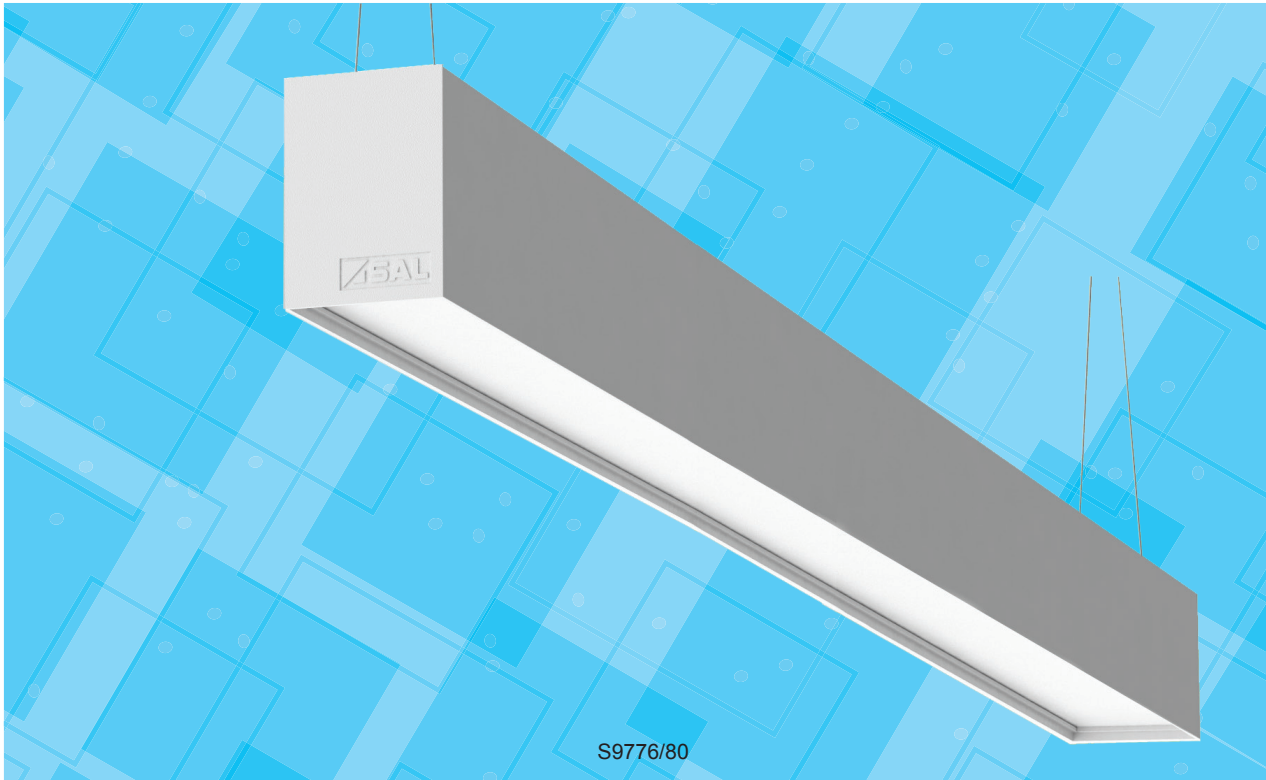

## S9776 TITAN

### CONSTRUCTION

- Extruded aluminium profile
- Opal polycarbonate diffuser
- High efficiency SMD LED chips
- Constant current non-dimmable LED driver fitted
- Adjustable suspension kit fitted (2 x SSY1512)
- Surface mounted (allow min. 70 mm clearance at both ends)
- Loop in loop out cable duct

### ACCESSORY OPTION

- Straight link (S9776IP)

Model No.	Input	Power	Lumen	CCT	Beam Angle	CRI	Fitting Colour	Dimensions L x W x H
<b>S9776/40CW</b>	240V	40W	3000lm	4000K	90°	>80	White	1136 x 71 x 99 mm
<b>S9776/80CW</b>	240V	80W	6000lm	4000K	90°	>80	White	2256 x 71 x 99 mm