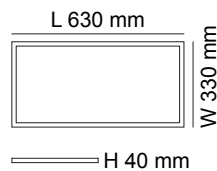

LED PANEL INSTALLATION TYPE

S9704 RECESSED CEILING FRAME

DIMENSIONS

S9704/214 FRAME  L x W: 310 x 610 mm

S9704/414 FRAME  L x W: 610 x 610 mm

S9704/228 FRAME  L x W: 310 x 1210 mm

S9704/328 FRAME  L x W: 610 x 1210 mm

CONSTRUCTION

- Pressed steel frame
- Powder coated finish

Model No.*	Suitable LED Fittings	Fitting Colour
S9704/214 FRAME	S9714/306, S9714/306EM, S9724/306, S9734/306L	White
S9704/414 FRAME	S9714/606, S9714HO/606TC, S9714HC/606CW, S9714/606EM, S9724/606, S9734/606L	White
S9704/228 FRAME	S9714/312, S9714HO/312TC, S9714HC/312CW, S9714/312EM, S9724/312, S9734/312L	White
S9704/328 FRAME	S9714/612, S9714HC/612CW, S9714/612EM	White