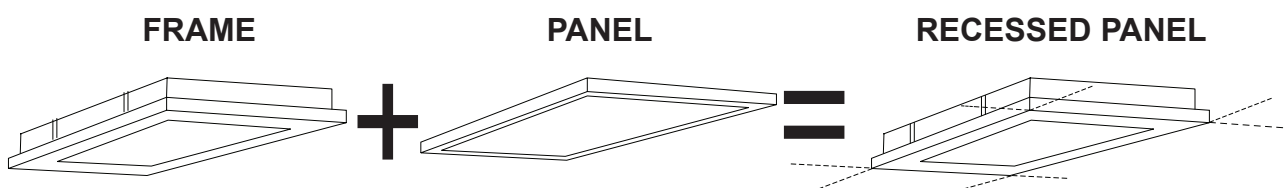

CONSTRUCTION

- Pressed steel frame
- Powder coated finish

Model No.*	Suitable LED Fittings	Fitting Colour
S9704/214 FRAME	S9714/306, S9714/306EM, S9724/306, S9734/306L	White
S9704/414 FRAME	S9714/606, S9714HO/606TC, S9714HC/606CW, S9714/606EM, S9724/606, S9734/606L	White
S9704/228 FRAME	S9714/312, S9714HO/312TC, S9714HC/312CW, S9714/312EM, S9724/312, S9734/312L	White
S9704/328 FRAME	S9714/612, S9714HC/612CW, S9714/612EM	White

*LED fitting ordered separately