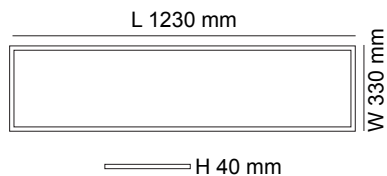

LED PANEL INSTALLATION TYPE

S9704 RECESSED CEILING FRAME

DIMENSIONS

S9704/214 FRAME  L x W: 310 x 610 mm

S9704/414 FRAME  L x W: 610 x 610 mm

S9704/228 FRAME  L x W: 310 x 1210 mm

S9704/328 FRAME  L x W: 610 x 1210 mm

CONSTRUCTION

- Pressed steel frame
- Powder coated finish

Model No.*	Suitable LED Fittings	Fitting Colour
S9704/214 FRAME	S9714/306, S9714/306EM, S9724/306, S9734/306L	White
S9704/414 FRAME	S9714/606, S9714HO/606TC, S9714HC/606CW, S9714/606EM, S9724/606, S9734/606L	White
S9704/228 FRAME	S9714/312, S9714HO/312TC, S9714HC/312CW, S9714/312EM, S9724/312, S9734/312L	White
S9704/328 FRAME	S9714/612, S9714HC/612CW, S9714/612EM	White