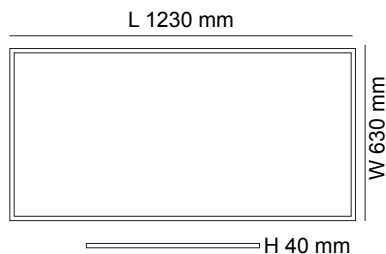

LED PANEL INSTALLATION TYPE

S9704 RECESSED CEILING FRAME

DIMENSIONS

S9704/214 FRAME  L x W: 310 x 610 mm

S9704/414 FRAME  L x W: 610 x 610 mm

S9704/228 FRAME  L x W: 310 x 1210 mm

S9704/328 FRAME  L x W: 610 x 1210 mm

CONSTRUCTION

- Pressed steel frame
- Powder coated finish

Model No.*	Suitable LED Fittings	Fitting Colour
S9704/214 FRAME	S9714/306, S9714/306EM, S9724/306, S9734/306L	White
S9704/414 FRAME	S9714/606, S9714HO/606TC, S9714HC/606CW, S9714/606EM, S9724/606, S9734/606L	White
S9704/228 FRAME	S9714/312, S9714HO/312TC, S9714HC/312CW, S9714/312EM, S9724/312, S9734/312L	White
S9704/328 FRAME	S9714/612, S9714HC/612CW, S9714/612EM	White