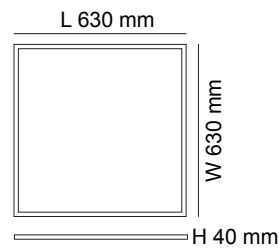

LED PANEL INSTALLATION TYPE

S9704 RECESSED CEILING FRAME

DIMENSIONS

S9704/214 FRAME  L x W: 310 x 610 mm

S9704/414 FRAME  L x W: 610 x 610 mm

S9704/228 FRAME  L x W: 310 x 1210 mm

S9704/328 FRAME  L x W: 610 x 1210 mm

CONSTRUCTION

- Pressed steel frame
- Powder coated finish

Model No.*	Suitable LED Fittings	Fitting Colour
S9704/214 FRAME	S9714/306, S9714/306EM, S9724/306, S9734/306L	White
S9704/414 FRAME	S9714/606, S9714HO/606TC, S9714HC/606CW, S9714/606EM, S9724/606, S9734/606L	White
S9704/228 FRAME	S9714/312, S9714HO/312TC, S9714HC/312CW, S9714/312EM, S9724/312, S9734/312L	White
S9704/328 FRAME	S9714/612, S9714HC/612CW, S9714/612EM	White