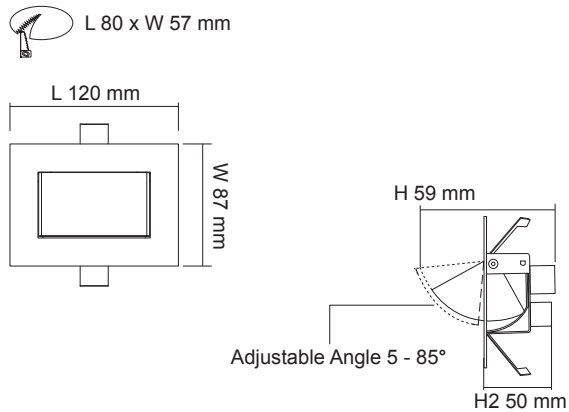

LED RECESSED WALL LIGHT

S9515 BEACON

CONSTRUCTION

- Pressed steel body
- Powder coated finish (White)
- Aluminium reflector
- Adjustable hood 5°~85°
- High efficiency SMD LED chips
- 12V AC or DC LED driver required

IP RATING

- IP20 suitable for interior use only

SUITABLE DRIVERS

- PLUTO EGL12V/6W
- PLUTO EGL12V/15W
- PLUTO 30/12V
- PLUTO 50/12V
- PLUTO 100/12V
- PLUTO 200/12V

DIMENSIONS

Model No.	Input	Power	Lumen	CCT	CRI	Fitting Colour
S9515 LED WH	12V	3W	110lm	3000K	>80	White
S9515 LED SN	12V	3W	110lm	3000K	>80	Satin Nickel