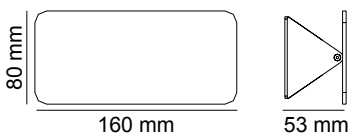

#### CONSTRUCTION

- Aluminium body
- Powder coated finish
- High efficiency SMD LED chips
- Up & Down beam angle adjustable from 0° to 120°
- Constant current LED driver fitted

#### DIMENSIONS

S9356/160

S9356/610

Model No.	Input	Power	Lumen	CCT	CRI	Beam Angle	Fitting Colour
S9356/160WW/WH	240V	3W	250lm	3000K	>80	0° ~ 120°	White
S9356/610WW/WH	240V	12W	800lm	3000K	>80	0° ~ 120°	White