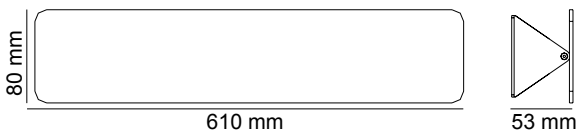

#### DIMENSIONS

S9356/160

S9356/610

Model No.	Input	Power	Lumen	CCT	CRI	Beam Angle	Fitting Colour
S9356/160WW/WH	240V	3W	250lm	3000K	>80	0° ~ 120°	White
S9356/610WW/WH	240V	12W	800lm	3000K	>80	0° ~ 120°	White