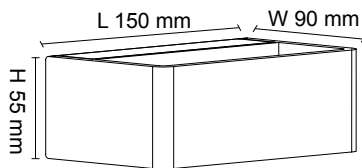

#### DIMENSIONS

S9327

S9328

S9327

S9328

Model No.	Input	Power	Lumen	CCT	CRI	Installation Type	Fitting Colour
S9327	240V	4W	200lm	3000K	>80	Surface Mounted	White

Model No.	Input	Power	Lumen	CCT	CRI	Installation Type	Fitting Colour
S9328	240V	9W	450lm	3000K	>80	Surface Mounted	White