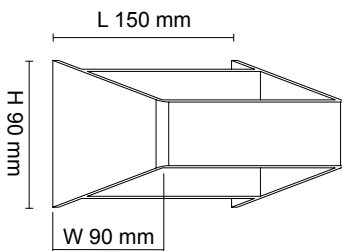

#### CONSTRUCTION

- Aluminium body
- High efficiency COB chip (S9327)
- High efficiency SMD chips (S9328)
- Constant current LED driver fitted

#### DIMENSIONS

S9327

S9328

S9327

S9328

Model No.	Input	Power	Lumen	CCT	CRI	Installation Type	Fitting Colour
S9327	240V	4W	200lm	3000K	>80	Surface Mounted	White

Model No.	Input	Power	Lumen	CCT	CRI	Installation Type	Fitting Colour
S9328	240V	9W	450lm	3000K	>80	Surface Mounted	White