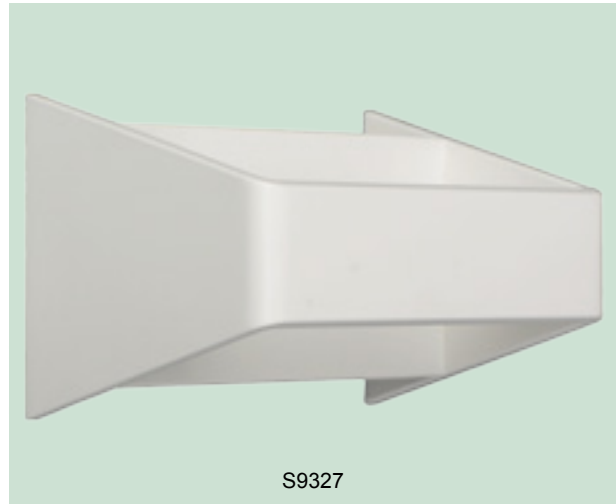

#### CONSTRUCTION

- Aluminium body
- High efficiency COB chip (S9327)
- High efficiency SMD chips (S9328)
- Constant current LED driver fitted

#### DIMENSIONS

S9327

S9328

S9327

S9328

Model No.	Input	Power	Lumen	CCT	CRI	Installation Type	Fitting Colour
S9327	240V	4W	200lm	3000K	>80	Surface Mounted	White

Model No.	Input	Power	Lumen	CCT	CRI	Installation Type	Fitting Colour
S9328	240V	9W	450lm	3000K	>80	Surface Mounted	White