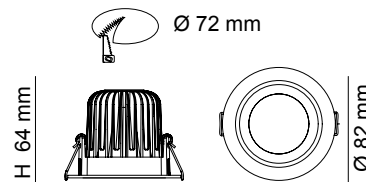

### BEAM ANGLE OPTIONS

- 40° beam angle reflector

**IC**  
ABUTTED &  
COVERED

### DIMENSIONS

Model No.	Input	Power	Lumen	CCT	CRI	Beam Angle	Dimmable	Fitting Colour
S9045 WW WH	240V	9W	700lm	3000K	>82	60°	Yes	White
S9045 DL WH	240V	9W	800lm	6000K	>80	60°	Yes	White
S9045 WW SN	240V	9W	700lm	3000K	>82	60°	Yes	Satin Nickel
S9045 DL SN	240V	9W	800lm	6000K	>80	60°	Yes	Satin Nickel