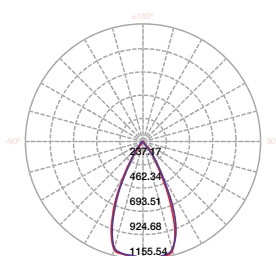

### BEAM ANGLE OPTIONS

- 40° beam angle reflector

**IC**  
ABUTTED &  
COVERED

### DIMENSIONS

Model No.	Input	Power	Lumen	CCT	CRI	Beam Angle	Dimmable	Fitting Colour
S9045 WW WH	240V	9W	700lm	3000K	>82	60°	Yes	White
S9045 DL WH	240V	9W	800lm	6000K	>80	60°	Yes	White
S9045 WW SN	240V	9W	700lm	3000K	>82	60°	Yes	Satin Nickel
S9045 DL SN	240V	9W	800lm	6000K	>80	60°	Yes	Satin Nickel

### PHOTOMETRIC DATA

Unit: cd

S9045 WW

C0/C180 —  
C90/C270 —

S9045 DL